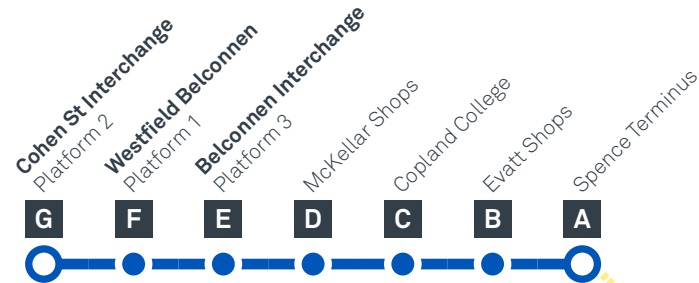

BELCONNEN TO SPENCE

via McKellar and Evatt

Effective 18 July 2020

Multiple connections available - see interchange maps for details

R3 Belconnen, City, Russell, Airport

MONDAY TO FRIDAY

AM	43	5:20	5:22	5:24	5:33	5:36	5:39	5:44
	43	5:50	5:52	5:54	6:03	6:06	6:09	6:14
	43	6:20	6:22	6:24	6:33	6:36	6:39	6:44
	43	6:41	6:43	6:45	6:54	6:57	7:00	7:05
	43	7:02	7:04	7:06	7:15	7:18	7:21	7:26
	43	7:18	7:20	7:22	7:31	7:35	7:38	7:43
	43	7:47	7:49	7:51	8:02	8:06	8:09	8:14
	43	8:23	8:25	8:27	8:38	8:42	8:45	8:50
	43	8:52	8:54	8:56	9:07	9:11	9:14	9:19
	43	9:21	9:23	9:25	9:35	9:39	9:42	9:47
	43	9:50	9:52	9:54	10:04	10:08	10:11	10:16
	43	10:20	10:22	10:24	10:34	10:38	10:41	10:46
	43	10:50	10:52	10:54	11:04	11:08	11:11	11:16
	43	11:20	11:22	11:24	11:34	11:38	11:41	11:46
	43	11:50	11:52	11:54	12:04	12:08	12:11	12:16
PM	43	12:20	12:22	12:24	12:34	12:38	12:41	12:46
	43	12:50	12:52	12:54	1:04	1:08	1:11	1:16
	43	1:20	1:22	1:24	1:34	1:38	1:41	1:46
	43	1:50	1:52	1:54	2:04	2:08	2:11	2:16
	43	2:20	2:22	2:24	2:35	2:39	2:42	2:47
	43	2:50	2:52	2:54	3:06	3:10	3:13	3:18
	43	S3:09	S3:11	S3:13	S3:25	S3:29	S3:32	S3:37
	43	H3:20	H3:22	H3:24	H3:36	H3:40	H3:43	H3:48
	43	S3:25	S3:27	S3:29	S3:41	S3:45	S3:48	S3:53
	43	S3:41	S3:43	S3:45	S3:57	S4:01	S4:04	S4:09
	43	H3:50	H3:52	H3:54	H4:06	H4:10	H4:13	H4:18
	43	S3:58	S4:00	S4:02	S4:14	S4:18	S4:21	S4:26
	43	4:12	4:14	4:16	4:28	4:32	4:35	4:40
	43	4:31	4:33	4:35	4:47	4:51	4:54	4:59
	43	4:52	4:54	4:56	5:08	5:12	5:15	5:20
	43	5:11	5:13	5:15	5:27	5:31	5:34	5:39
	43	5:30	5:32	5:34	5:45	5:49	5:52	5:57
	43	5:50	5:52	5:54	6:05	6:09	6:12	6:17
	43	6:10	6:12	6:14	6:25	6:29	6:32	6:37
	43	6:40	6:42	6:44	6:55	6:59	7:02	7:07
	43	7:10	7:12	7:14	7:23	7:26	7:29	7:34
	43	7:40	7:42	7:44	7:53	7:56	7:59	8:04
	43	8:40	8:42	8:44	8:53	8:56	8:59	9:04
	43	9:40	9:42	9:44	9:53	9:56	9:59	10:04
	43	10:40	10:42	10:44	10:53	10:56	10:59	11:04

Explanations

- H Operates School Holidays Only
- S Operates School Days Only