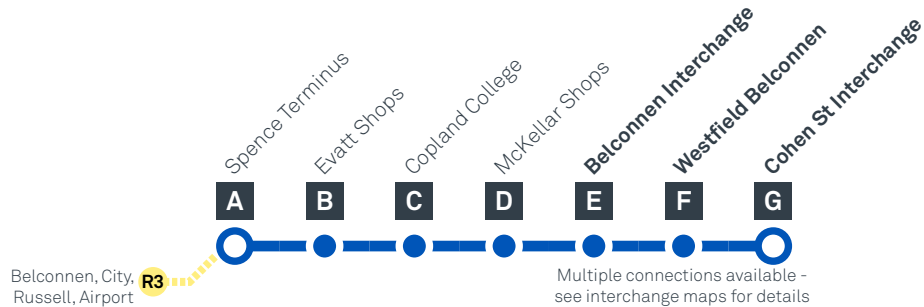

SPENCE TO BELCONNEN

via Evatt and McKellar

Effective 18 July 2020

MONDAY TO FRIDAY

AM	43	5:35	5:39	5:42	5:45	5:54	5:56	5:58
	43	5:52	5:56	5:59	6:02	6:11	6:13	6:15
	43	6:13	6:17	6:20	6:23	6:32	6:34	6:36
	43	6:34	6:38	6:41	6:44	6:53	6:55	6:57
	43	6:52	6:56	6:59	7:02	7:11	7:13	7:15
	43	7:10	7:14	7:17	7:20	7:29	7:31	7:33
	43	7:31	7:36	7:39	7:43	7:54	7:56	7:58
	43	7:51	7:56	7:59	8:03	8:14	8:16	8:18
	43	8:12	8:17	8:20	8:24	8:35	8:37	8:39
	43	8:35	8:40	8:43	8:47	8:58	9:00	9:02
	43	8:55	9:00	9:03	9:06	9:16	9:18	9:20
	43	9:24	9:28	9:31	9:35	9:45	9:47	9:49
	43	9:52	9:56	9:59	10:03	10:13	10:15	10:17
	43	10:22	10:26	10:29	10:33	10:43	10:45	10:47
	43	10:52	10:56	10:59	11:03	11:13	11:15	11:17
	43	11:22	11:26	11:29	11:33	11:43	11:45	11:47
	43	11:52	11:56	11:59	12:03	12:13	12:15	12:17
PM	43	12:22	12:26	12:29	12:33	12:43	12:45	12:47
	43	12:52	12:56	12:59	1:03	1:13	1:15	1:17
	43	1:22	1:26	1:29	1:33	1:43	1:45	1:47
	43	1:52	1:56	1:59	2:03	2:13	2:15	2:17
	43	2:22	2:26	2:29	2:32	2:43	2:45	2:47
	43	2:52	2:56	2:59	3:02	3:13	3:15	3:17
	43	3:23	3:26	3:29	3:32	3:43	3:45	3:47
	43	3:42	3:46	3:49	3:52	4:03	4:05	4:07
	43	4:01	4:05	4:08	4:11	4:22	4:24	4:26
	43	4:22	4:26	4:29	4:32	4:43	4:45	4:47
	43	4:45	4:49	4:52	4:55	5:06	5:08	5:10
	43	5:03	5:07	5:10	5:13	5:24	5:26	5:28
	43	5:21	5:25	5:28	5:31	5:41	5:43	5:45
	43	5:42	5:46	5:49	5:52	6:02	6:04	6:06
	43	6:02	6:06	6:09	6:12	6:22	6:24	6:26
	43	6:22	6:26	6:29	6:32	6:42	6:44	6:46
	43	6:42	6:46	6:49	6:52	7:02	7:04	7:06
	43	7:12	7:16	7:19	7:22	7:31	7:33	7:35
	43	7:42	7:46	7:49	7:52	8:01	8:03	8:05
	43	8:12	8:16	8:19	8:22	8:31	8:33	8:35
	43	9:12	9:16	9:19	9:22	9:31	9:33	9:35
	43	10:12	10:16	10:19	10:22	10:31	10:33	10:35

SPENCE TO BELCONNEN

via Evatt and McKellar

Effective 18 July 2020

43

ROUTE MAP

- Bus route
- Bus interchange
- Mode interchange
- Educational institution
- Hospital
- Bicycle lockers
- Park and Ride
- R2 RAPID route
- Bus terminus
- Route number
- Shopping centre
- Bicycle rails
- Bicycle cage
- Bus stop / this side only