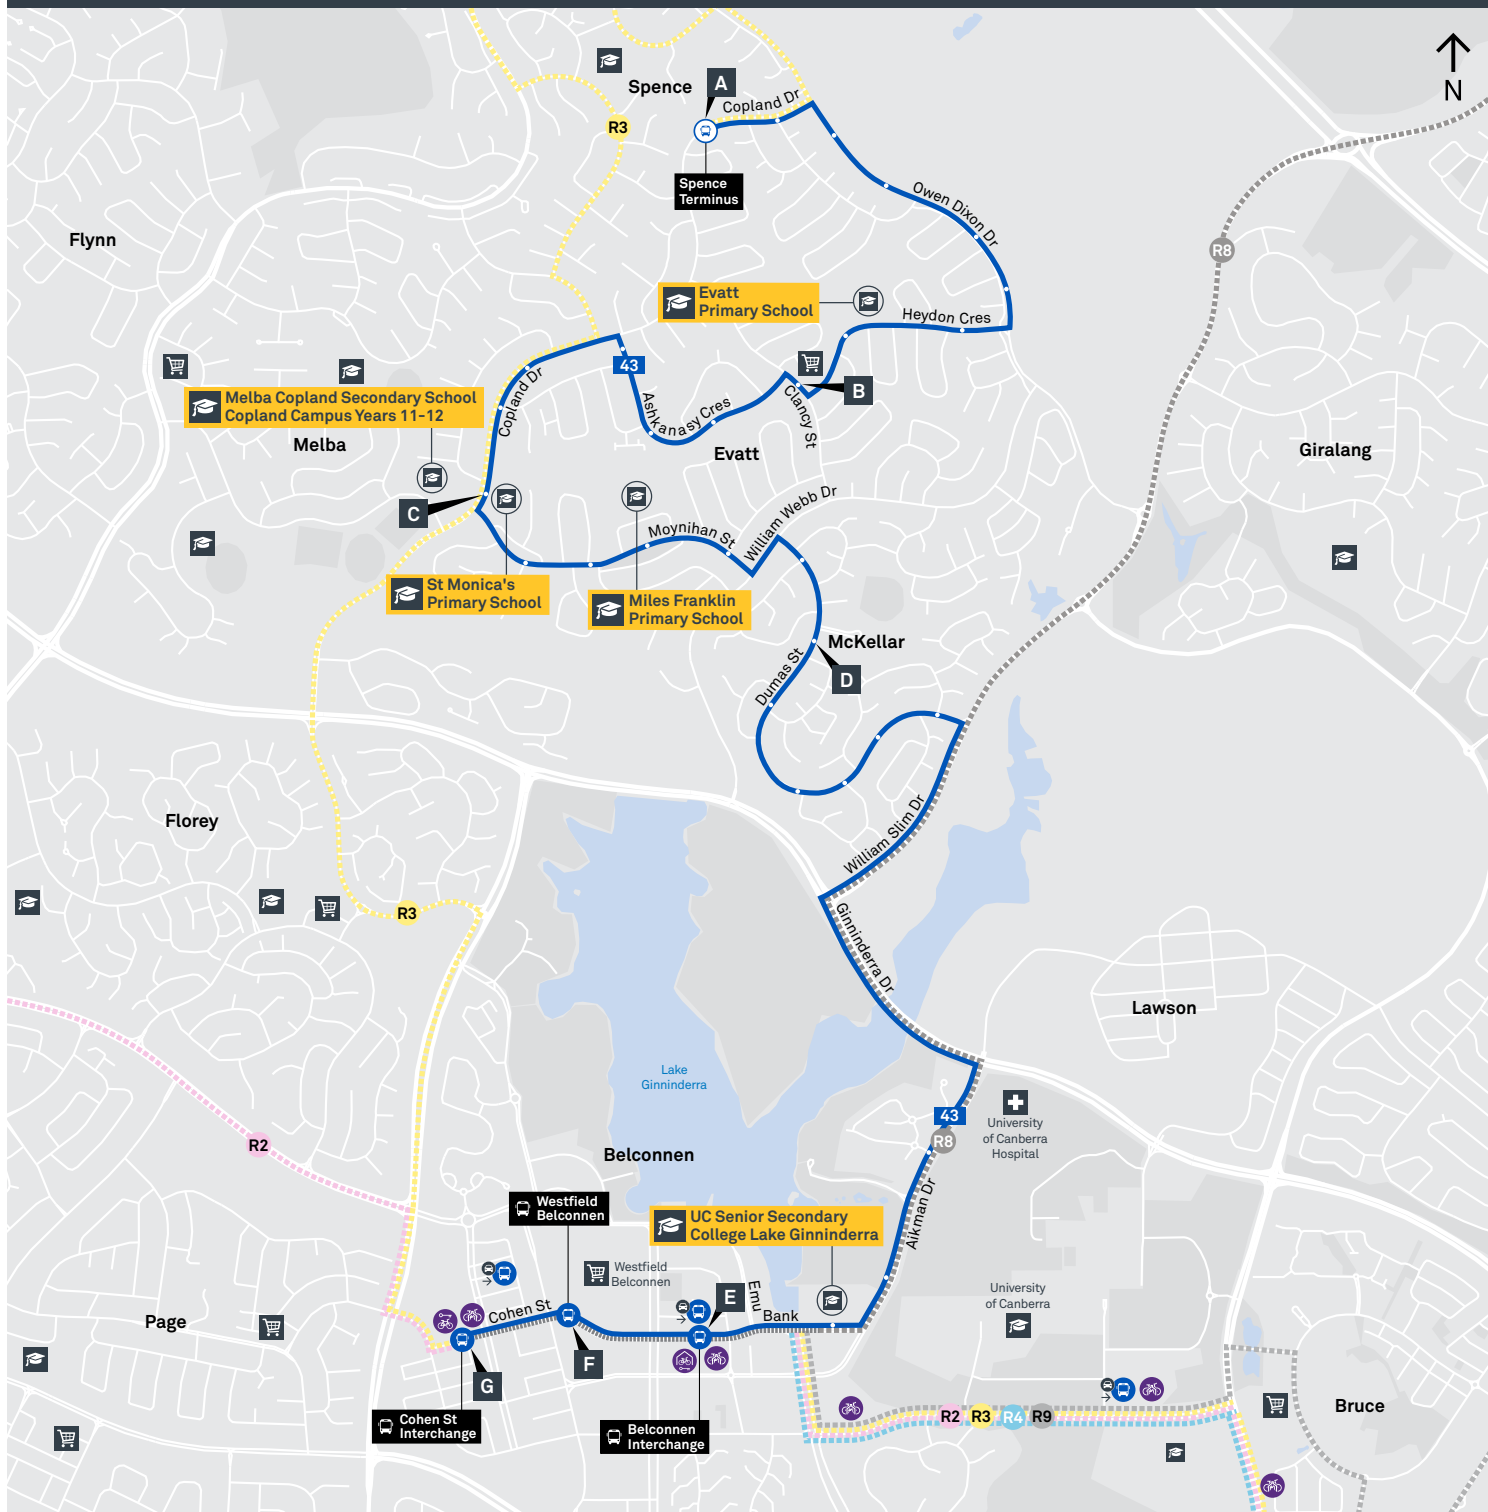

ROUTE MAP

- Bus route
- Bus interchange
- Mode interchange
- Educational institution
- Hospital
- Bicycle lockers
- Park and Ride
- R2 RAPID route
- Bus terminus
- Route number
- Shopping centre
- Bicycle rails
- Bicycle cage
- Bus stop / this side only