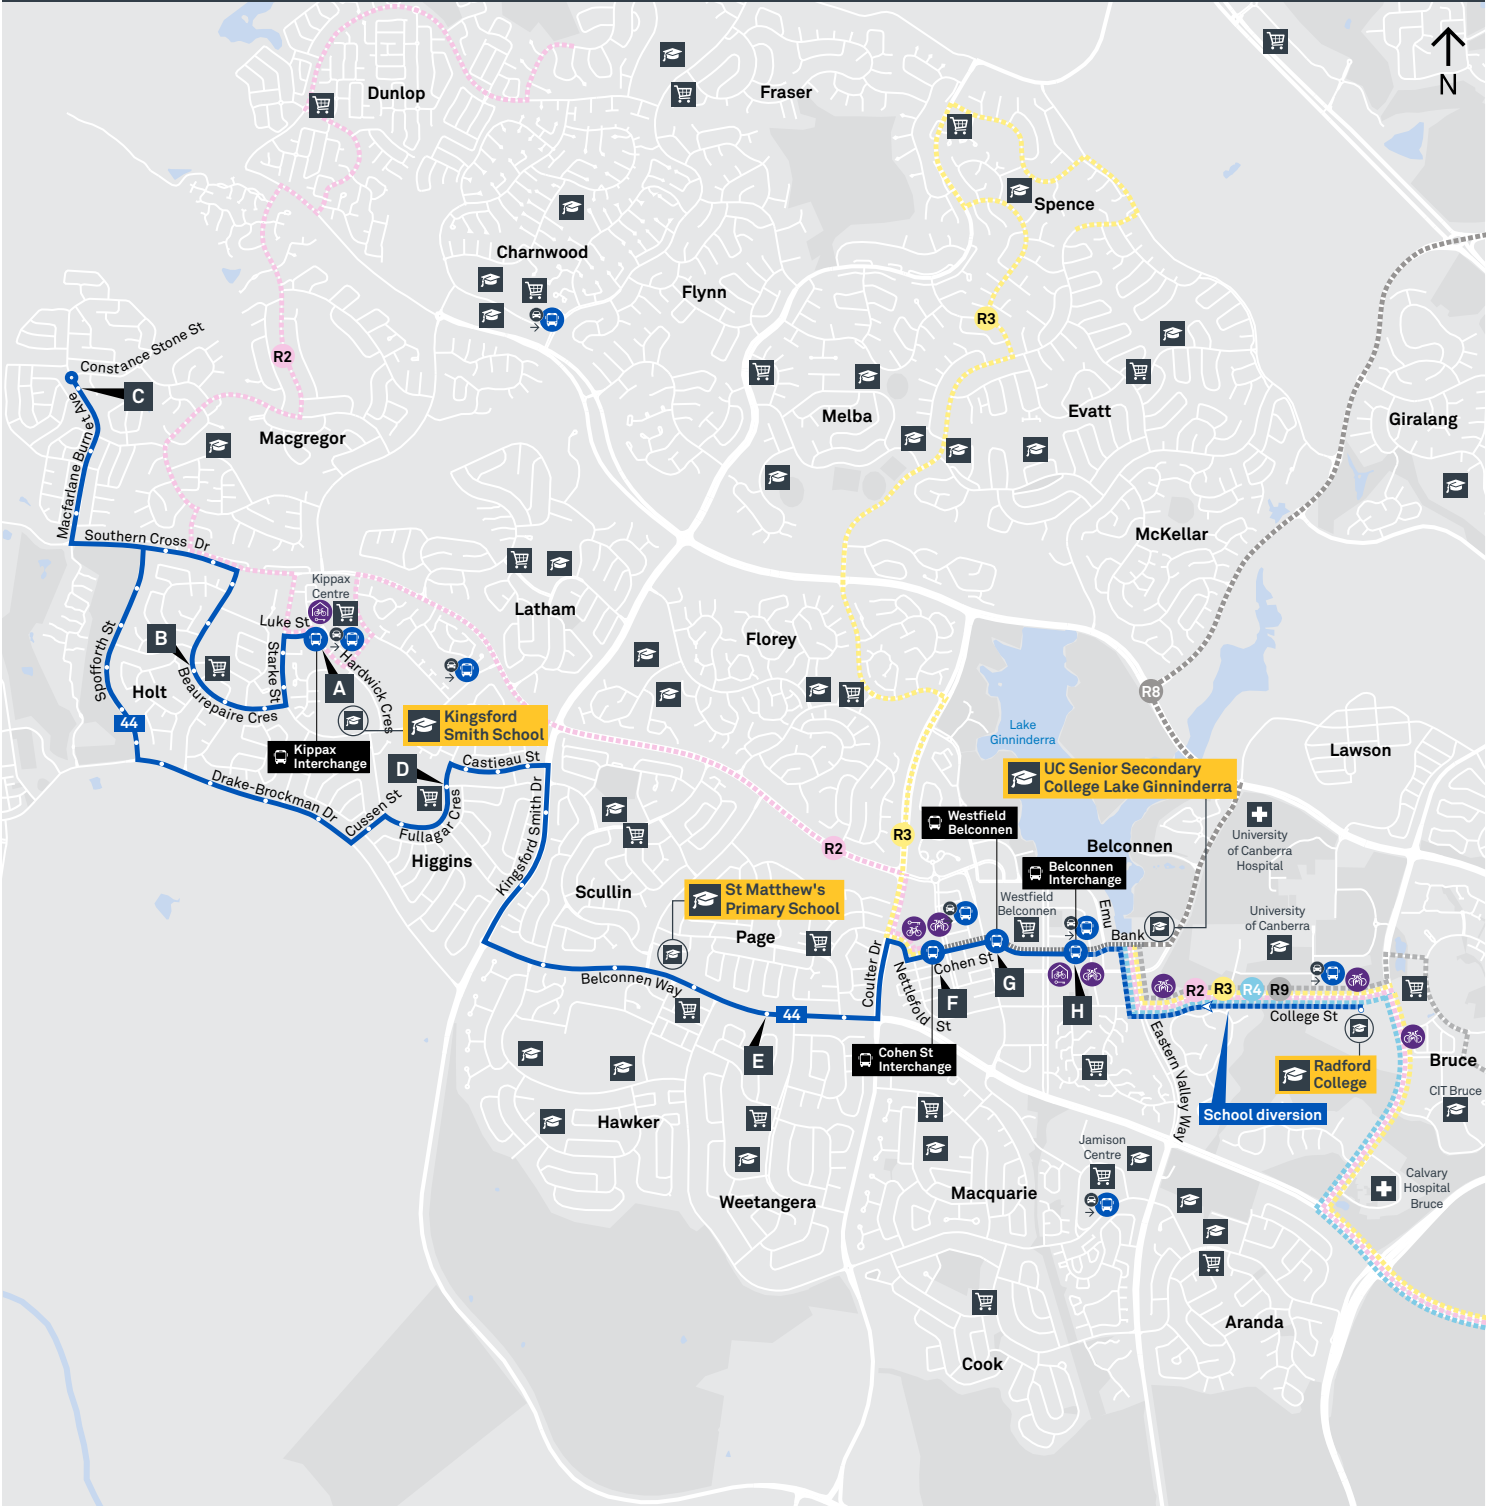

Explanations

R Operates School Days Only and starts from Radford College 6 minutes earlier

S Operates School Days Only

BELCONNEN TO KIPPAX

via Higgins and Macgregor

Effective 18 July 2020

Multiple connections available - see interchange maps for details

KIPPAX TO BELCONNEN

via Macgregor and Higgins

Effective 18 July 2020

44

ROUTE MAP

- Bus route
- Bus interchange
- Mode interchange
- Educational institution
- Hospital
- Bicycle lockers
- Park and Ride
- R2 RAPID route
- Bus terminus
- 44 Route number
- Shopping centre
- Bicycle rails
- Bicycle cage
- Bus stop / this side only