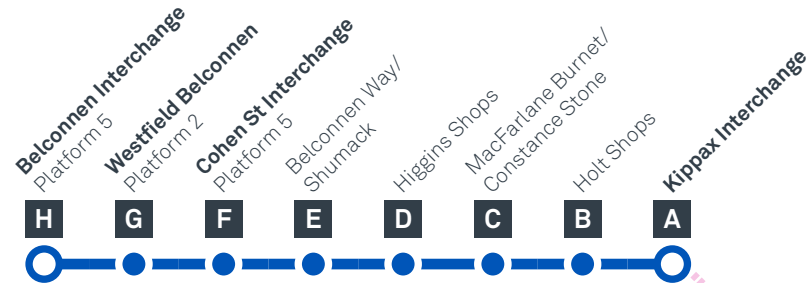

Explanations

R Operates School Days Only and starts from Radford College 6 minutes earlier

S Operates School Days Only

BELCONNEN TO KIPPAX

via Higgins and Macgregor

Effective 18 July 2020

Multiple connections available - see interchange maps for details

R2 Fraser, Belconnen, City, Barton, Fyshwick

SATURDAY

AM	44	6:36	6:38	6:40	6:43	6:48	6:56	7:01	7:05
	44	8:36	8:38	8:40	8:43	8:48	8:56	9:01	9:05
	44	10:36	10:38	10:40	10:43	10:49	10:58	11:03	11:07
PM	44	12:36	12:38	12:40	12:43	12:49	12:58	1:03	1:07
	44	2:36	2:38	2:40	2:43	2:49	2:58	3:03	3:07
	44	4:36	4:38	4:40	4:43	4:49	4:58	5:03	5:07
	44	6:36	6:38	6:40	6:43	6:49	6:57	7:02	7:06
	44	8:36	8:38	8:40	8:43	8:48	8:56	9:01	9:05
	44	10:36	10:38	10:40	10:43	10:48	10:56	11:01	11:05