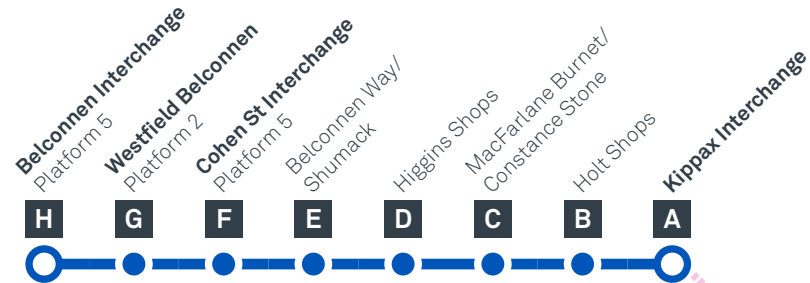

BELCONNEN TO KIPPAX

via Higgins and Macgregor

Effective 18 July 2020

Multiple connections available - see interchange maps for details

R2 Fraser, Belconnen, City, Barton, Fyshwick

MONDAY TO FRIDAY

AM	44	5:25	5:27	5:29	5:32	5:37	5:46	5:51	5:54
	44	5:54	5:56	5:58	6:01	6:06	6:15	6:20	6:23
	44	6:25	6:27	6:29	6:32	6:37	6:46	6:51	6:54
	44	6:53	6:55	6:57	7:00	7:05	7:14	7:19	7:22
	44	7:19	7:21	7:23	7:26	7:31	7:40	7:45	7:48
	44	7:52	7:54	7:56	8:00	8:05	8:14	8:19	8:22
	44	8:24	8:26	8:28	8:32	8:37	8:46	8:51	8:54
	44	8:55	8:57	8:59	9:02	9:07	9:16	9:21	9:24
	44	9:23	9:25	9:27	9:30	9:35	9:44	9:49	9:52
	44	9:53	9:55	9:57	10:00	10:05	10:14	10:19	10:22
	44	10:22	10:24	10:26	10:29	10:34	10:43	10:48	10:51
	44	10:52	10:54	10:56	10:59	11:04	11:13	11:18	11:21
	44	11:22	11:24	11:26	11:29	11:34	11:43	11:48	11:51
	44	11:52	11:54	11:56	11:59	12:04	12:13	12:18	12:21
PM	44	12:22	12:24	12:26	12:29	12:34	12:43	12:48	12:51
	44	12:52	12:54	12:56	12:59	1:04	1:13	1:18	1:21
	44	1:22	1:24	1:26	1:29	1:34	1:43	1:48	1:51
	44	1:52	1:54	1:56	1:59	2:04	2:13	2:18	2:21
	44	2:22	2:24	2:26	2:29	2:35	2:44	2:49	2:52
	44	2:51	2:53	2:55	2:59	3:05	3:14	3:19	3:22
	44	3:12	3:14	3:16	3:20	3:26	3:35	3:40	3:43
	44	3:35	3:37	3:39	3:43	3:49	3:58	4:03	4:06
	44	R3:57	S3:59	S4:01	S4:05	S4:11	S4:20	S4:25	S4:28
	44	4:04	4:06	4:08	4:12	4:18	4:27	4:32	4:35
	44	4:25	4:27	4:29	4:33	4:39	4:48	4:53	4:56
	44	4:45	4:47	4:49	4:53	4:59	5:08	5:13	5:16
	44	5:03	5:05	5:07	5:11	5:17	5:26	5:31	5:34
	44	5:22	5:24	5:26	5:30	5:36	5:45	5:50	5:53
	44	5:41	5:43	5:45	5:49	5:55	6:04	6:09	6:12
	44	6:01	6:03	6:05	6:09	6:15	6:24	6:29	6:32
	44	6:21	6:23	6:25	6:29	6:35	6:44	6:49	6:52
	44	6:52	6:54	6:56	7:00	7:05	7:13	7:18	7:21
	44	7:22	7:24	7:26	7:29	7:34	7:42	7:47	7:50
	44	7:52	7:54	7:56	7:59	8:04	8:12	8:17	8:20
	44	8:20	8:22	8:24	8:27	8:32	8:40	8:45	8:48
	44	8:51	8:53	8:55	8:58	9:03	9:11	9:16	9:19
	44	9:52	9:54	9:56	9:59	10:04	10:12	10:17	10:20
	44	10:52	10:54	10:56	10:59	11:04	11:12	11:17	11:20

Explanations

R Operates School Days Only and starts from Radford College 6 minutes earlier

S Operates School Days Only