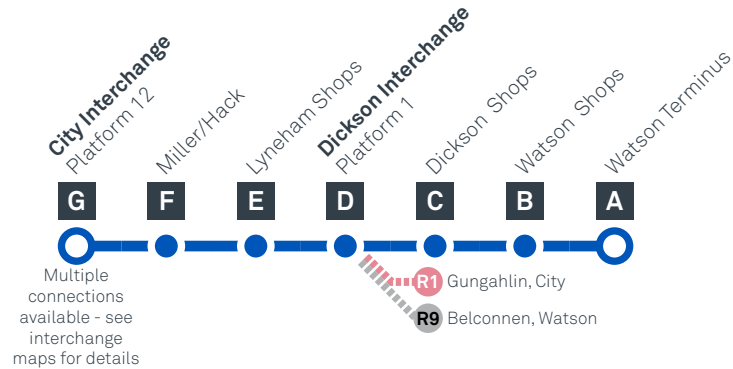

Explanations

H Operates School Holidays Only

S Operates School Days Only

CITY TO WATSON

via Lyneham and Dickson

Effective 18 July 2020

SATURDAY

AM 50	6:16	6:23	6:27	6:31	6:33	6:37	6:44
50	8:16	8:23	8:27	8:31	8:33	8:37	8:44
50	10:16	10:26	10:31	10:35	10:37	10:42	10:49
PM 50	12:16	12:26	12:31	12:35	12:37	12:42	12:49
50	2:16	2:26	2:31	2:35	2:37	2:42	2:49
50	4:16	4:26	4:31	4:35	4:37	4:42	4:49
50	6:16	6:25	6:30	6:34	6:36	6:41	6:48
50	8:16	8:24	8:28	8:32	8:34	8:39	8:46
50	10:16	10:24	10:28	10:32	10:34	10:39	10:46
AM 50	12:16	12:24	12:28	12:32	12:34	12:39	12:46

WATSON TO CITY

via Dickson and Lyneham

Effective 18 July 2020

50

ROUTE MAP

- Bus route
- Bus interchange
- Mode interchange
- Educational institution
- Hospital
- Bicycle lockers
- Park and Ride
- R1 RAPID route
- Bus terminus
- Route number
- Shopping centre
- Bicycle rails
- Bicycle cage
- Bus stop / this side only