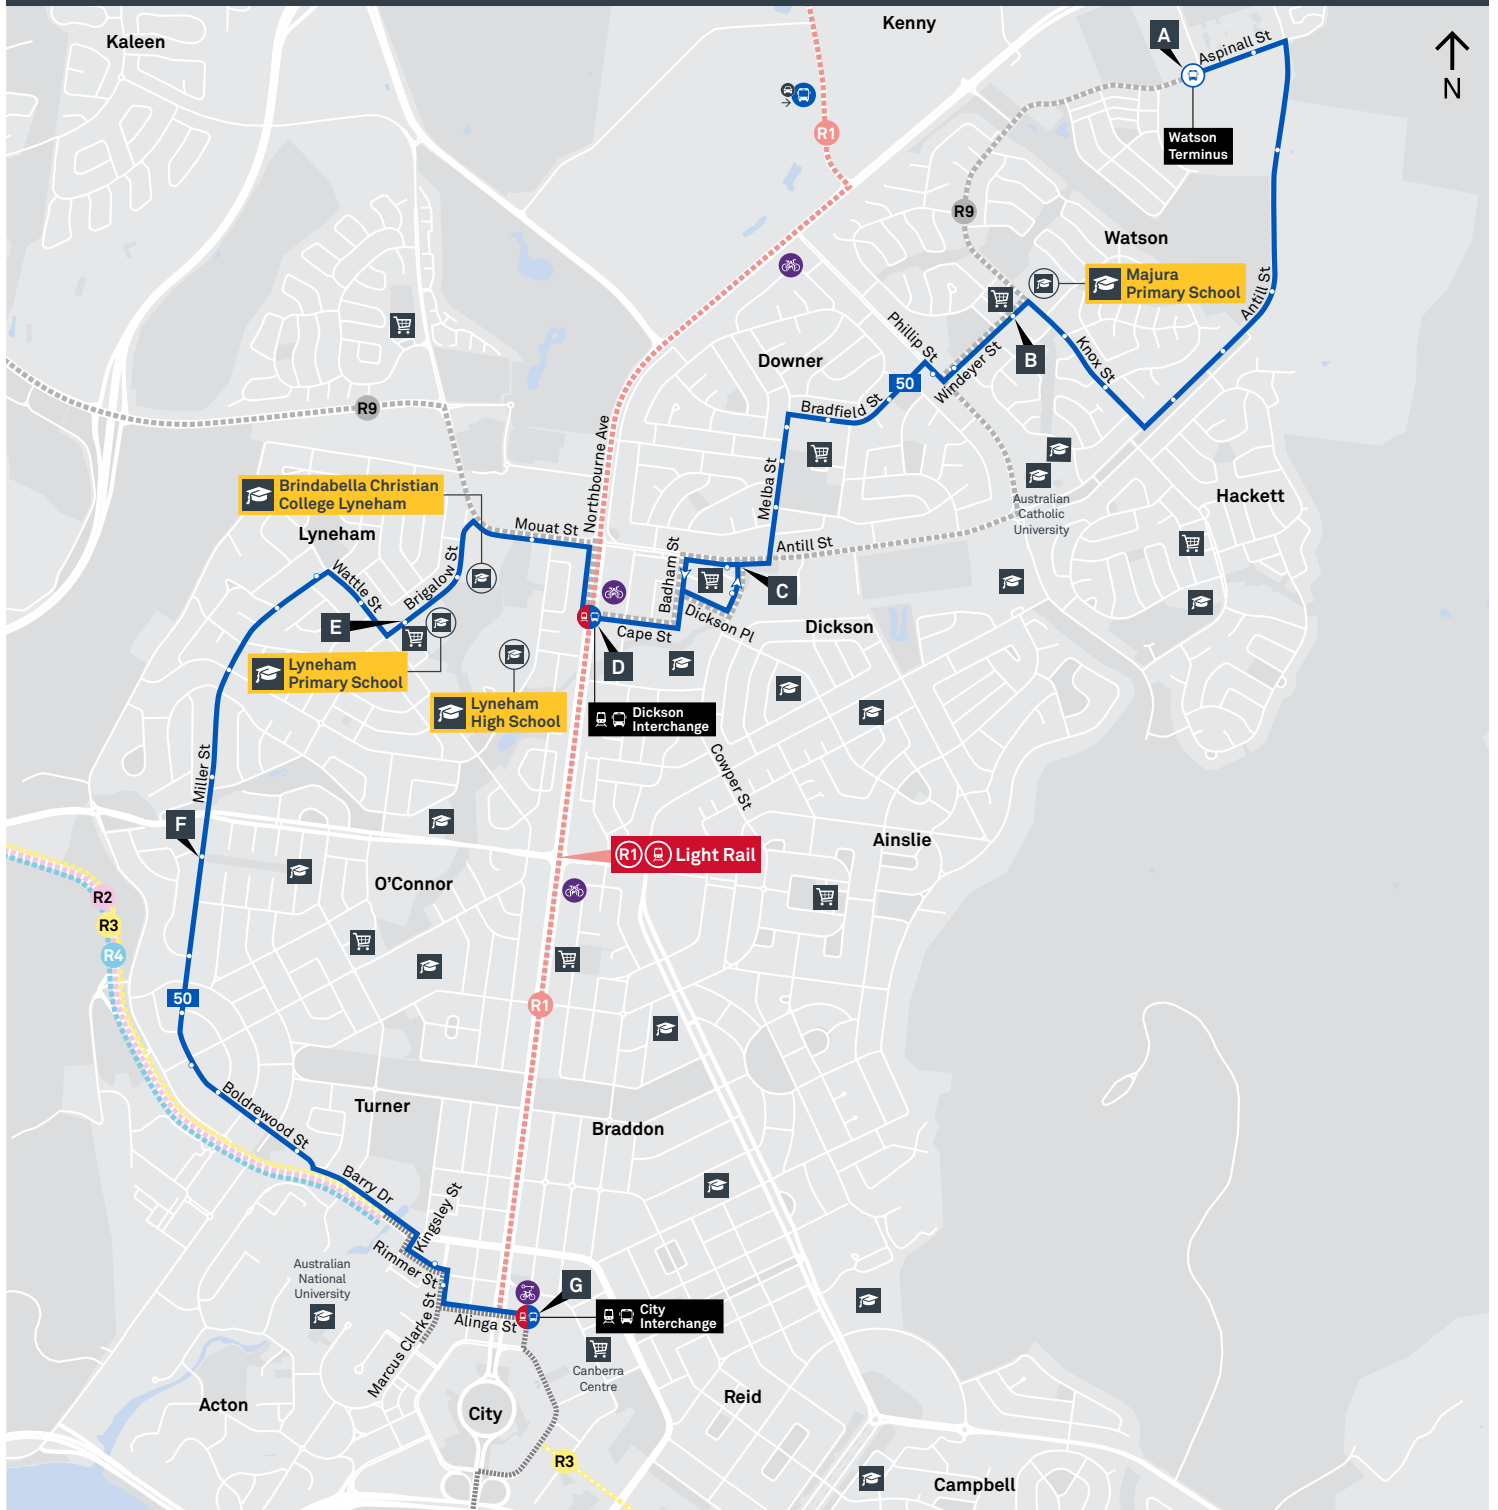

WATSON TO CITY

via Dickson and Lyneham

Effective 18 July 2020

50

ROUTE MAP

- Bus route
- Bus interchange
- Mode interchange
- Educational institution
- Hospital
- Bicycle lockers
- Park and Ride
- R1 RAPID route
- Bus terminus
- Route number
- Shopping centre
- Bicycle rails
- Bicycle cage
- Bus stop / this side only