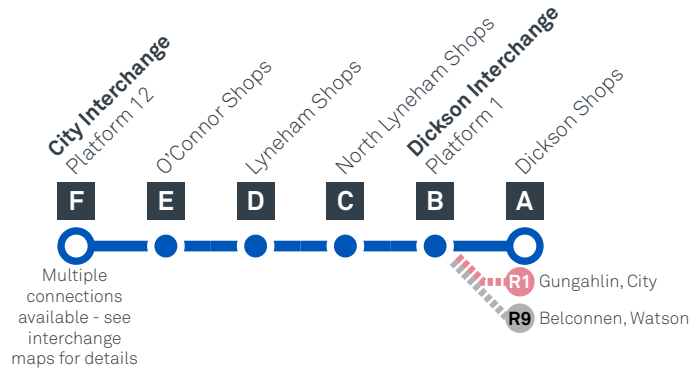

CITY TO DICKSON

via O'Connor and North Lyneham

Effective 18 July 2020

SATURDAY

AM	51	7:15	7:22	7:26	7:33	7:37	7:42
	51	9:15	9:23	9:27	9:34	9:39	9:44
	51	11:15	11:23	11:27	11:34	11:39	11:44
PM	51	1:15	1:23	1:27	1:34	1:39	1:44
	51	3:15	3:23	3:27	3:34	3:39	3:44
	51	5:15	5:22	5:26	5:33	5:38	5:43
	51	7:15	7:22	7:26	7:33	7:38	7:43
	51	9:15	9:22	9:26	9:32	9:36	9:41
	51	11:15	11:22	11:26	11:32	11:36	11:41

DICKSON TO CITY

via North Lyneham and O'Connor

Effective 18 July 2020

51

ROUTE MAP

- Bus route
- Bus interchange
- Mode interchange
- Educational institution
- Hospital
- Bicycle lockers
- Park and Ride
- R1** RAPID route
- Bus terminus
- 51 Route number
- Shopping centre
- Bicycle rails
- Bicycle cage
- Bus stop / this side only