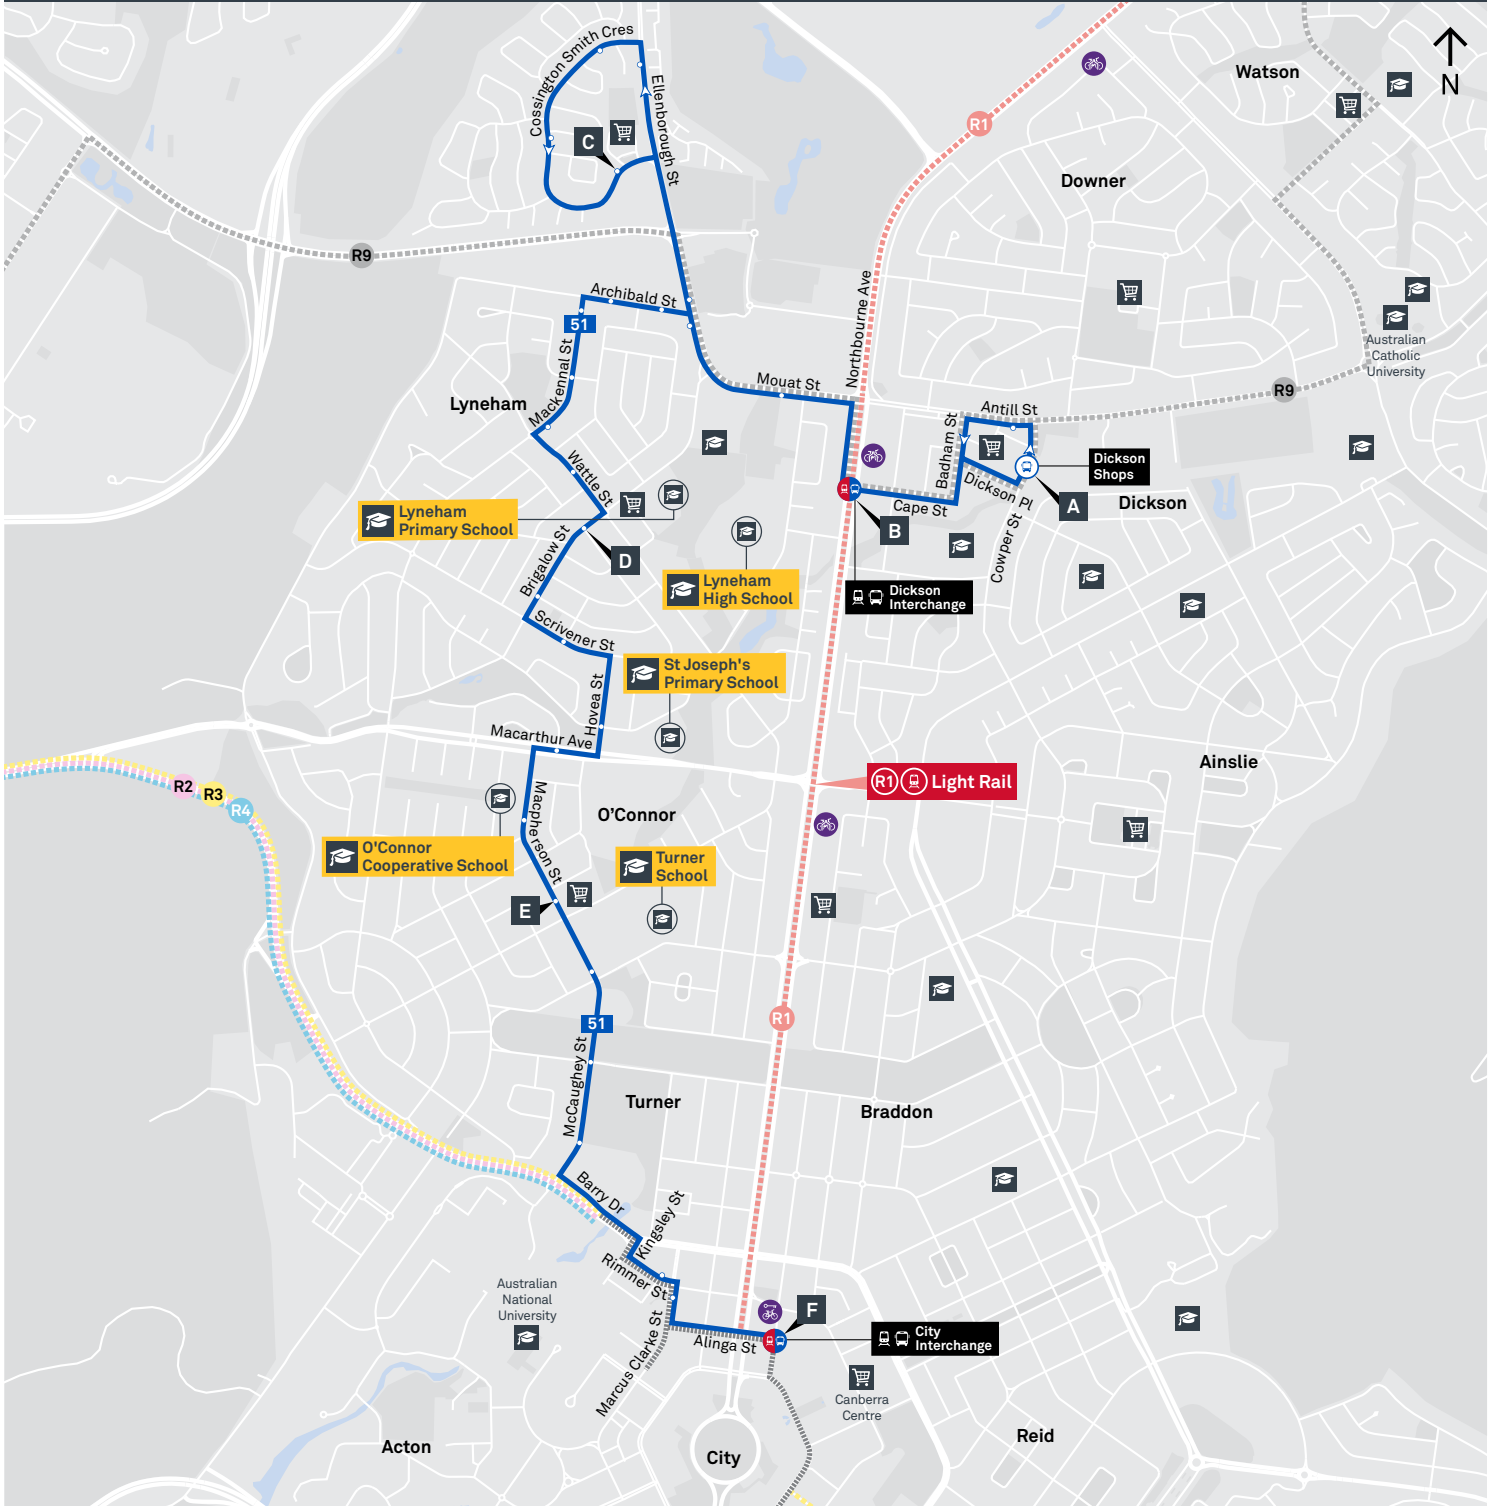

Explanations

H Operates School Holidays Only

S Operates School Days Only

DICKSON TO CITY

via North Lyneham and O'Connor

Effective 18 July 2020

SATURDAY

AM	51	6:08	6:12	6:18	6:23	6:27	6:34
	51	8:08	8:12	8:18	8:23	8:27	8:34
	51	10:08	10:12	10:19	10:25	10:29	10:36
PM	51	12:08	12:12	12:19	12:25	12:29	12:36
	51	2:08	2:12	2:19	2:25	2:29	2:36
	51	4:08	4:12	4:19	4:25	4:29	4:36
	51	6:08	6:12	6:19	6:24	6:28	6:35
	51	8:08	8:11	8:17	8:22	8:26	8:33
AM	51	10:08	10:11	10:17	10:22	10:26	10:33
AM	51	12:08	12:11	12:17	12:22	12:26	12:33

DICKSON TO CITY

via North Lyneham and O'Connor

Effective 18 July 2020

51

ROUTE MAP

- Bus route
- Bus interchange
- Mode interchange
- Educational institution
- Hospital
- Bicycle lockers
- Park and Ride
- R1** RAPID route
- Bus terminus
- 51 Route number
- Shopping centre
- Bicycle rails
- Bicycle cage
- Bus stop / this side only