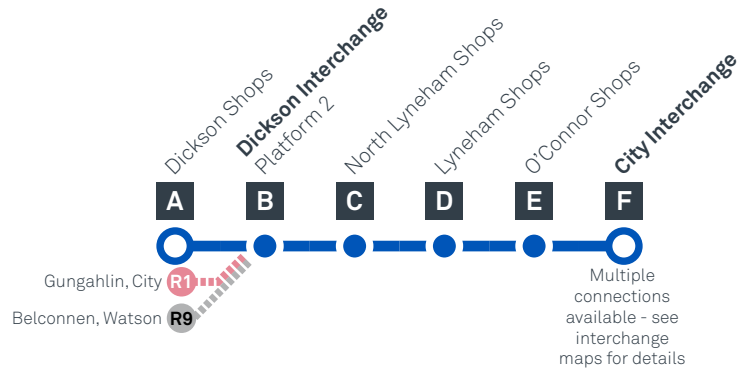

Explanations

H Operates School Holidays Only

S Operates School Days Only

DICKSON TO CITY

via North Lyneham and O'Connor

Effective 18 July 2020

SATURDAY

AM	51	6:08	6:12	6:18	6:23	6:27	6:34
	51	8:08	8:12	8:18	8:23	8:27	8:34
	51	10:08	10:12	10:19	10:25	10:29	10:36
PM	51	12:08	12:12	12:19	12:25	12:29	12:36
	51	2:08	2:12	2:19	2:25	2:29	2:36
	51	4:08	4:12	4:19	4:25	4:29	4:36
	51	6:08	6:12	6:19	6:24	6:28	6:35
	51	8:08	8:11	8:17	8:22	8:26	8:33
AM	51	10:08	10:11	10:17	10:22	10:26	10:33
AM	51	12:08	12:11	12:17	12:22	12:26	12:33

CITY TO DICKSON

via O'Connor and North Lyneham

Effective 18 July 2020

SATURDAY

AM	51	7:15	7:22	7:26	7:33	7:37	7:42
	51	9:15	9:23	9:27	9:34	9:39	9:44
	51	11:15	11:23	11:27	11:34	11:39	11:44
PM	51	1:15	1:23	1:27	1:34	1:39	1:44
	51	3:15	3:23	3:27	3:34	3:39	3:44
	51	5:15	5:22	5:26	5:33	5:38	5:43
	51	7:15	7:22	7:26	7:33	7:38	7:43
	51	9:15	9:22	9:26	9:32	9:36	9:41
	51	11:15	11:22	11:26	11:32	11:36	11:41

DICKSON TO CITY

via North Lyneham and O'Connor

Effective 18 July 2020

51

ROUTE MAP

- Bus route
- Bus interchange
- Mode interchange
- Educational institution
- Hospital
- Bicycle lockers
- Park and Ride
- R1** RAPID route
- Bus terminus
- 51 Route number
- Shopping centre
- Bicycle rails
- Bicycle cage
- Bus stop / this side only