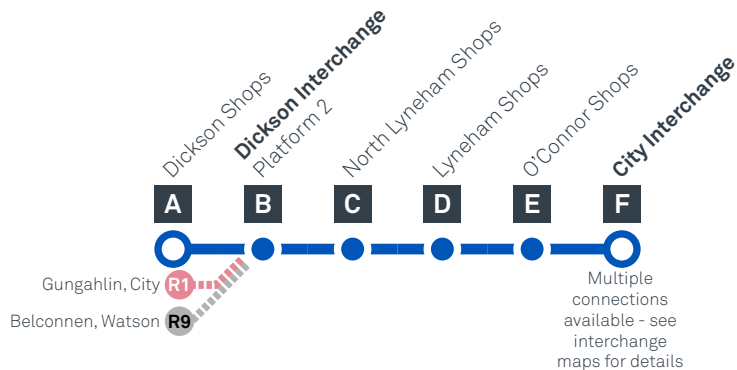

DICKSON TO CITY

via North Lyneham and O'Connor

Effective 18 July 2020

MONDAY TO FRIDAY

AM	51	5:36	5:39	5:47	5:53	5:57	6:05
	51	5:59	6:02	6:10	6:16	6:20	6:28
	51	6:19	6:22	6:30	6:36	6:40	6:48
	51	6:36	6:39	6:47	6:53	6:57	7:05
	51	6:54	6:57	7:05	7:11	7:15	7:23
	51	7:13	7:16	7:24	7:30	7:35	7:45
	51	7:33	7:36	7:44	7:51	7:56	8:06
	51	7:53	7:56	8:04	8:11	8:16	8:26
	51	8:18	8:21	8:29	8:36	8:41	8:51
	51	8:39	8:42	8:50	8:57	9:02	9:09
	51	8:57	9:00	9:07	9:12	9:16	9:23
	51	9:17	9:20	9:27	9:32	9:36	9:43
	51	9:48	9:51	9:58	10:03	10:07	10:14
	51	10:16	10:19	10:26	10:31	10:35	10:42
	51	10:46	10:49	10:56	11:01	11:05	11:12
	51	11:16	11:19	11:26	11:31	11:35	11:42
	51	11:46	11:49	11:56	12:01	12:05	12:12
PM	51	12:16	12:19	12:26	12:31	12:35	12:42
	51	12:46	12:49	12:56	1:01	1:05	1:12
	51	1:16	1:19	1:26	1:31	1:35	1:42
	51	1:46	1:49	1:56	2:01	2:05	2:12
	51	2:16	2:19	2:26	2:31	2:35	2:44
	51	2:46	2:50	2:58	3:05	3:09	3:18
	51	S3:05	S3:09	S3:17	S3:24	S3:28	S3:37
	51	H3:16	H3:20	H3:28	H3:35	H3:39	H3:48
	51	S3:24	S3:28	S3:36	S3:43	S3:47	S3:56
	51	H3:46	H3:50	H3:58	H4:05	H4:09	H4:18
	51	S3:49	S3:53	S4:01	S4:08	S4:12	S4:21
	51	4:09	4:13	4:21	4:28	4:32	4:41
	51	4:27	4:31	4:39	4:46	4:50	4:59
	51	4:46	4:50	4:58	5:05	5:09	5:18
	51	5:06	5:10	5:18	5:25	5:29	5:37
	51	5:26	5:30	5:37	5:43	5:47	5:55
	51	5:46	5:50	5:57	6:03	6:07	6:15
	51	6:16	6:20	6:27	6:33	6:37	6:45
	51	6:46	6:50	6:57	7:03	7:07	7:13
	51	7:16	7:19	7:26	7:31	7:35	7:41
	51	7:46	7:49	7:56	8:01	8:05	8:11
	51	8:16	8:19	8:26	8:31	8:35	8:41
	51	8:46	8:49	8:56	9:01	9:05	9:11
	51	9:16	9:19	9:26	9:31	9:35	9:41
	51	10:16	10:19	10:26	10:31	10:35	10:41

DICKSON TO CITY

via North Lyneham and O'Connor

Effective 18 July 2020

51

ROUTE MAP

- Bus route
- Bus interchange
- Mode interchange
- Educational institution
- Hospital
- Bicycle lockers
- Park and Ride
- R1** RAPID route
- Bus terminus
- 51 Route number
- Shopping centre
- Bicycle rails
- Bicycle cage
- Bus stop / this side only