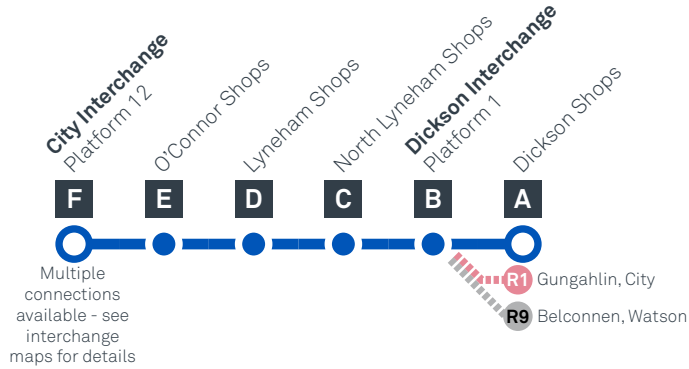

CITY TO DICKSON

via O'Connor and North Lyneham

Effective 18 July 2020

MONDAY TO FRIDAY

AM	51	5:53	5:59	6:03	6:10	6:16	6:21
	51	6:19	6:25	6:29	6:36	6:42	6:47
	51	6:34	6:40	6:44	6:51	6:57	7:02
	51	6:51	6:57	7:01	7:08	7:14	7:19
	51	7:12	7:18	7:22	7:29	7:36	7:41
	51	7:30	7:38	7:42	7:50	7:57	8:02
	51	7:53	8:01	8:05	8:13	8:20	8:25
	51	8:17	8:25	8:29	8:37	8:44	8:49
	51	8:35	8:43	8:47	8:55	9:01	9:06
	51	8:53	9:01	9:05	9:12	9:17	9:22
	51	9:13	9:21	9:25	9:32	9:37	9:42
	51	9:34	9:42	9:46	9:53	9:58	10:03
	51	10:03	10:11	10:15	10:22	10:27	10:32
	51	10:33	10:41	10:45	10:52	10:57	11:02
	51	11:03	11:11	11:15	11:22	11:27	11:32
	51	11:33	11:41	11:45	11:52	11:57	12:02
PM	51	12:03	12:11	12:15	12:22	12:27	12:32
	51	12:33	12:41	12:45	12:52	12:57	1:02
	51	1:03	1:11	1:15	1:22	1:27	1:32
	51	1:33	1:41	1:45	1:52	1:57	2:02
	51	2:03	2:11	2:15	2:22	2:27	2:32
	51	2:33	2:42	2:46	2:56	3:03	3:08
	51	3:03	3:12	3:16	3:26	3:33	3:38
	51	3:33	3:42	3:46	3:56	4:03	4:08
	51	4:03	4:12	4:16	4:26	4:33	4:38
	51	4:33	4:42	4:46	4:56	5:03	5:08
	51	4:53	5:02	5:06	5:16	5:23	5:28
	51	5:13	5:22	5:26	5:35	5:42	5:47
	51	5:33	5:42	5:47	5:56	6:03	6:08
	51	5:53	6:02	6:07	6:16	6:23	6:28
	51	6:13	6:22	6:27	6:36	6:43	6:48
	51	6:33	6:42	6:47	6:56	7:02	7:07
	51	6:53	7:02	7:06	7:13	7:18	7:23
	51	7:23	7:31	7:35	7:42	7:47	7:52
	51	7:53	8:01	8:05	8:12	8:17	8:22
	51	8:23	8:31	8:35	8:42	8:47	8:52
	51	8:53	9:01	9:05	9:12	9:17	9:22
	51	9:53	10:01	10:05	10:12	10:17	10:22
	51	10:53	11:01	11:05	11:12	11:17	11:22

DICKSON TO CITY

via North Lyneham and O'Connor

Effective 18 July 2020

51

ROUTE MAP

- Bus route
- Bus interchange
- Mode interchange
- Educational institution
- Hospital
- Bicycle lockers
- Park and Ride
- R1** RAPID route
- Bus terminus
- 51 Route number
- Shopping centre
- Bicycle rails
- Bicycle cage
- Bus stop / this side only