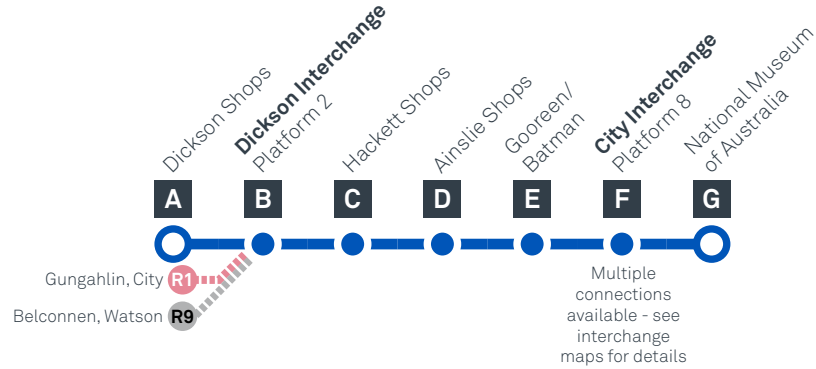

DICKSON TO MUSEUM

via Hackett and Ainslie

Effective 18 July 2020

53

MONDAY TO FRIDAY

AM	53	5:44	5:47	5:55	6:03	6:08	6:15	.....
	53	6:06	6:09	6:17	6:25	6:30	6:37	.....
	53	6:26	6:29	6:37	6:45	6:50	6:57	7:08
	53	6:47	6:50	6:58	7:06	7:11	7:18	7:29
	53	7:03	7:06	7:14	7:22	7:27	7:35	7:47
	53	7:24	7:27	7:36	7:45	7:51	7:59	8:11
	53	7:46	7:49	7:58	8:07	8:13	8:21	8:33
	53	8:07	8:10	8:19	8:28	8:34	8:42	8:54
	53	8:29	8:32	8:41	8:50	8:56	9:04	9:15
	53	8:47	8:50	8:59	9:07	9:12	9:20	9:31
	53	9:11	9:14	9:22	9:30	9:35	9:43	9:54
	53	9:37	9:40	9:48	9:56	10:01	10:09	10:20
	53	10:06	10:09	10:17	10:25	10:30	10:38	10:49
	53	10:36	10:39	10:47	10:55	11:00	11:08	11:19
	53	11:06	11:09	11:17	11:25	11:30	11:38	11:49
	53	11:36	11:39	11:47	11:55	12:00	12:08	12:19
PM	53	12:06	12:09	12:17	12:25	12:30	12:38	12:49
	53	12:36	12:39	12:47	12:55	1:00	1:08	1:19
	53	1:06	1:09	1:17	1:25	1:30	1:38	1:49
	53	1:36	1:39	1:47	1:55	2:00	2:08	2:19
	53	2:06	2:09	2:17	2:25	2:30	2:38	2:49
	53	2:36	2:39	2:47	2:55	3:00	3:08	3:20
	53	2:57	3:01	3:10	3:19	3:25	3:35	3:47
	53	3:20	3:24	3:33	3:42	3:48	3:58	4:10
	53	3:39	3:43	3:52	4:01	4:07	4:17	4:29
	53	3:59	4:03	4:12	4:21	4:27	4:37	4:49
	53	4:19	4:23	4:32	4:41	4:47	4:57	5:09
	53	4:37	4:41	4:50	4:59	5:05	5:15	5:27
	53	4:56	5:00	5:09	5:18	5:24	5:34	5:44
	53	5:16	5:20	5:29	5:37	5:42	5:52	6:02
	53	5:36	5:40	5:49	5:57	6:02	6:12	6:22
	53	5:55	5:59	6:08	6:16	6:21	6:31	6:41
	53	6:13	6:17	6:26	6:34	6:39	6:49	6:59
	53	6:36	6:40	6:49	6:57	7:02	7:10	.....
	53	6:56	7:00	7:08	7:15	7:20	7:28	.....
	53	7:22	7:25	7:33	7:40	7:45	7:53	.....
	53	7:50	7:53	8:01	8:08	8:13	8:21	.....
	53	8:20	8:23	8:31	8:38	8:43	8:51	.....
	53	9:20	9:23	9:31	9:38	9:43	9:51	.....
	53	10:20	10:23	10:31	10:38	10:43	10:51	.....