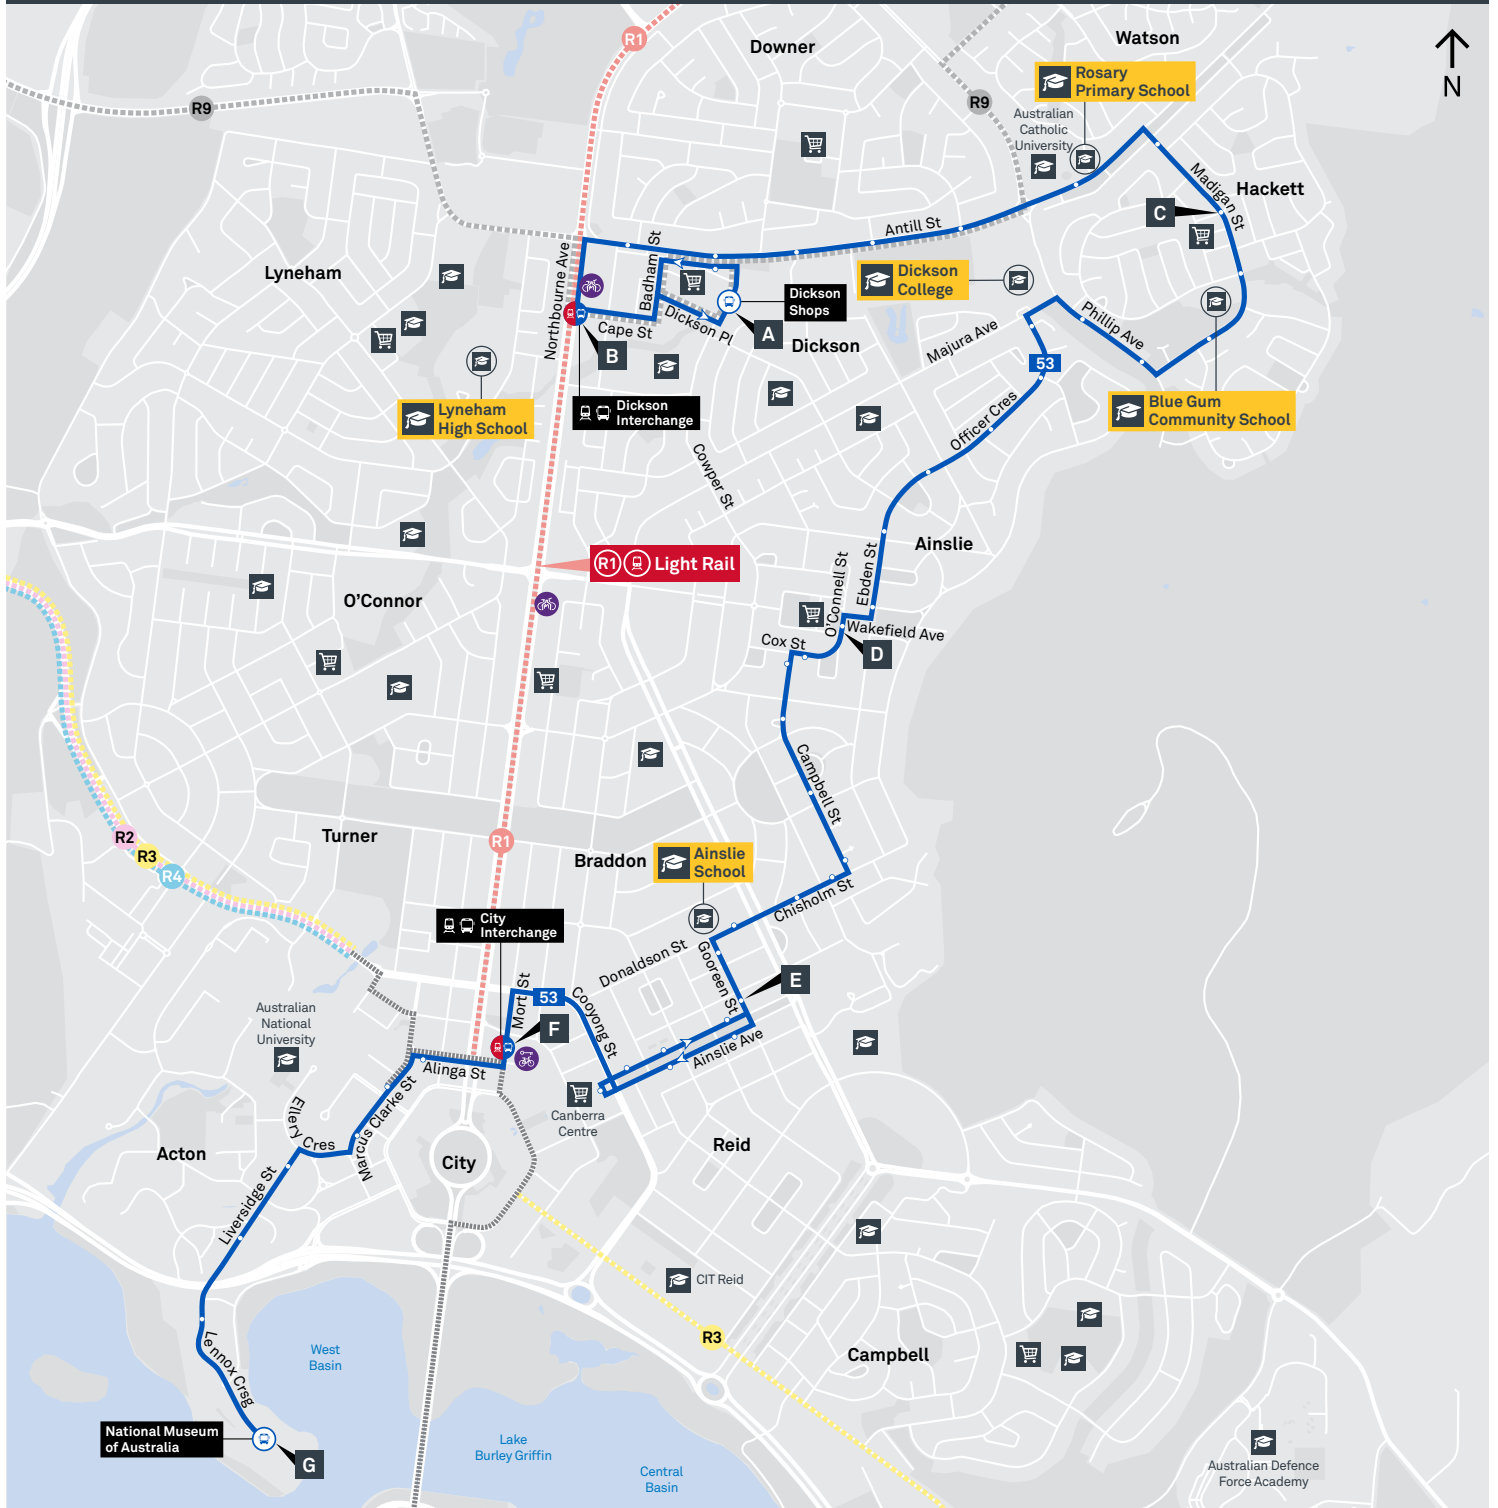

MUSEUM TO DICKSON

via Ainslie and Hackett

Effective 18 July 2020

SATURDAY

AM 53	6:12	6:20	6:25	6:32	6:38	6:43
53	8:03	8:11	8:19	8:24	8:31	8:37	8:42
53	10:03	10:12	10:21	10:26	10:33	10:40	10:45
PM 53	12:03	12:12	12:21	12:26	12:33	12:40	12:45
53	2:03	2:12	2:21	2:26	2:33	2:40	2:45
53	4:03	4:12	4:21	4:26	4:33	4:40	4:45
53	6:04	6:12	6:20	6:25	6:32	6:38	6:43
53	8:12	8:19	8:24	8:31	8:37	8:42
53	10:12	10:19	10:24	10:31	10:37	10:42
AM 53	12:12	12:19	12:24	12:31	12:37	12:42

DICKSON TO MUSEUM

via Hackett and Ainslie

Effective 18 July 2020

53

ROUTE MAP

- Bus route
- Bus interchange
- Mode interchange
- Educational institution
- Hospital
- Bicycle lockers
- Park and Ride
- R1** RAPID route
- Bus terminus
- 53** Route number
- Shopping centre
- Bicycle rails
- Bicycle cage
- Bus stop / this side only