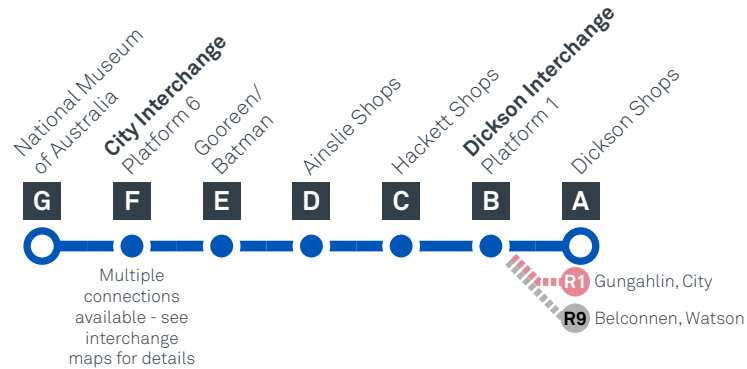

MUSEUM TO DICKSON

via Ainslie and Hackett

Effective 18 July 2020

SATURDAY

AM 53	.....	6:12	6:20	6:25	6:32	6:38	6:43
53	8:03	8:11	8:19	8:24	8:31	8:37	8:42
53	10:03	10:12	10:21	10:26	10:33	10:40	10:45
PM 53	12:03	12:12	12:21	12:26	12:33	12:40	12:45
53	2:03	2:12	2:21	2:26	2:33	2:40	2:45
53	4:03	4:12	4:21	4:26	4:33	4:40	4:45
53	6:04	6:12	6:20	6:25	6:32	6:38	6:43
53	.....	8:12	8:19	8:24	8:31	8:37	8:42
53	.....	10:12	10:19	10:24	10:31	10:37	10:42
AM 53	.....	12:12	12:19	12:24	12:31	12:37	12:42

SUNDAY AND PUBLIC HOLIDAYS

AM 53	8:03	8:11	8:19	8:24	8:31	8:37	8:42
53	10:03	10:12	10:21	10:26	10:33	10:40	10:45
PM 53	12:03	12:12	12:21	12:26	12:33	12:40	12:45
53	2:03	2:12	2:21	2:26	2:33	2:40	2:45
53	4:03	4:12	4:21	4:26	4:33	4:40	4:45
53	6:04	6:12	6:20	6:25	6:32	6:38	6:43
53	.....	8:12	8:19	8:24	8:31	8:37	8:42