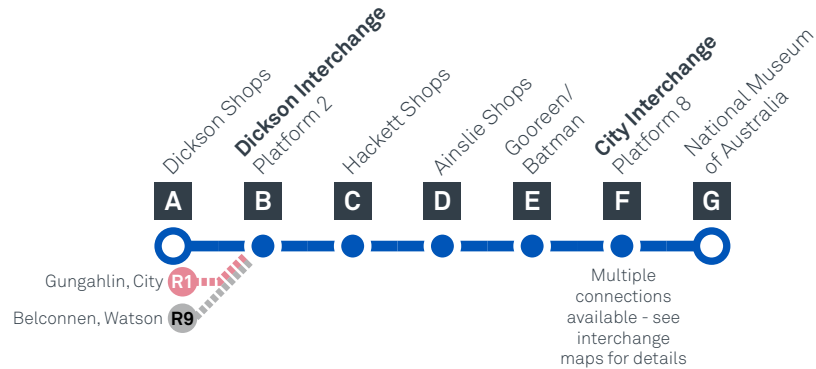

DICKSON TO MUSEUM

via Hackett and Ainslie

Effective 18 July 2020

SATURDAY

AM	53	7:18	7:22	7:30	7:37	7:42	7:47	7:55
	53	9:18	9:22	9:30	9:37	9:43	9:50	9:58
	53	11:18	11:22	11:30	11:37	11:43	11:50	11:58
PM	53	1:18	1:22	1:30	1:37	1:43	1:50	1:58
	53	3:18	3:22	3:30	3:37	3:43	3:50	3:58
	53	5:18	5:22	5:29	5:36	5:42	5:49	5:57
	53	7:18	7:22	7:29	7:36	7:42	7:49
	53	9:18	9:21	9:28	9:34	9:39	9:46
	53	11:18	11:21	11:28	11:34	11:39	11:46

DICKSON TO MUSEUM

via Hackett and Ainslie

Effective 18 July 2020

53

ROUTE MAP

- Bus route
- Bus interchange
- Mode interchange
- Educational institution
- Hospital
- Bicycle lockers
- Park and Ride
- R1** RAPID route
- Bus terminus
- 53** Route number
- Shopping centre
- Bicycle rails
- Bicycle cage
- Bus stop / this side only