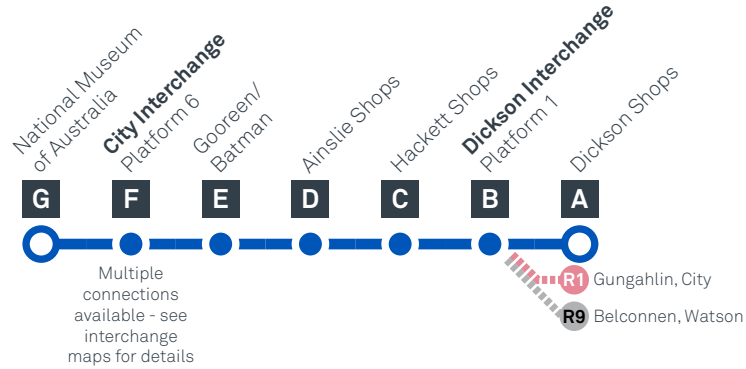

MUSEUM TO DICKSON

via Ainslie and Hackett

Effective 18 July 2020

MONDAY TO FRIDAY

AM	53	5:55	6:03	6:09	6:16	6:24	6:29
	53	6:21	6:29	6:35	6:42	6:50	6:55
	53	6:49	6:57	7:03	7:10	7:18	7:23
	53	7:06	7:14	7:20	7:27	7:36	7:41
	53	7:13	7:23	7:31	7:37	7:45	7:55	8:00
	53	7:34	7:46	7:55	8:01	8:09	8:19	8:24
	53	7:52	8:04	8:13	8:19	8:27	8:37	8:42
	53	8:16	8:28	8:37	8:43	8:51	9:01	9:06
	53	8:39	8:51	9:00	9:06	9:13	9:21	9:26
	53	8:59	9:09	9:17	9:23	9:30	9:38	9:43
	53	9:26	9:36	9:44	9:50	9:57	10:05	10:10
	53	9:55	10:05	10:13	10:19	10:26	10:34	10:39
	53	10:25	10:35	10:43	10:49	10:56	11:04	11:09
	53	10:55	11:05	11:13	11:19	11:26	11:34	11:39
	53	11:25	11:35	11:43	11:49	11:56	12:04	12:09
	53	11:55	12:05	12:13	12:19	12:26	12:34	12:39
PM	53	12:25	12:35	12:43	12:49	12:56	1:04	1:09
	53	12:55	1:05	1:13	1:19	1:26	1:34	1:39
	53	1:25	1:35	1:43	1:49	1:56	2:04	2:09
	53	1:55	2:05	2:13	2:19	2:26	2:35	2:40
	53	2:25	2:36	2:45	2:51	2:59	3:09	3:14
	53	2:55	3:07	3:16	3:21	3:29	3:39	3:44
	53	3:25	3:37	3:46	3:52	4:00	4:11	4:16
	53	3:45	3:57	4:06	4:12	4:20	4:31	4:36
	53	4:05	4:17	4:26	4:32	4:40	4:51	4:56
	53	4:25	4:37	4:46	4:52	5:00	5:11	5:16
	53	4:45	4:57	5:06	5:12	5:20	5:31	5:36
	53	5:05	5:17	5:26	5:32	5:40	5:49	5:54
	53	5:25	5:36	5:45	5:51	5:59	6:08	6:13
	53	5:45	5:56	6:05	6:11	6:19	6:28	6:33
	53	6:05	6:16	6:25	6:31	6:39	6:48	6:53
	53	6:25	6:36	6:45	6:51	6:59	7:08	7:13
	53	6:45	6:56	7:04	7:10	7:17	7:26	7:31
	53	7:05	7:15	7:23	7:29	7:36	7:45	7:50
	53	7:45	7:53	7:59	8:06	8:15	8:20
	53	8:15	8:23	8:29	8:36	8:45	8:50
	53	9:15	9:23	9:29	9:36	9:45	9:50
	53	10:15	10:23	10:29	10:36	10:45	10:50
	53	11:15	11:23	11:29	11:36	11:45	11:50

DICKSON TO MUSEUM

via Hackett and Ainslie

Effective 18 July 2020

53

ROUTE MAP

- Bus route
- Bus interchange
- Mode interchange
- Educational institution
- Hospital
- Bicycle lockers
- Park and Ride
- R1** RAPID route
- Bus terminus
- 53** Route number
- Shopping centre
- Bicycle rails
- Bicycle cage
- Bus stop / this side only