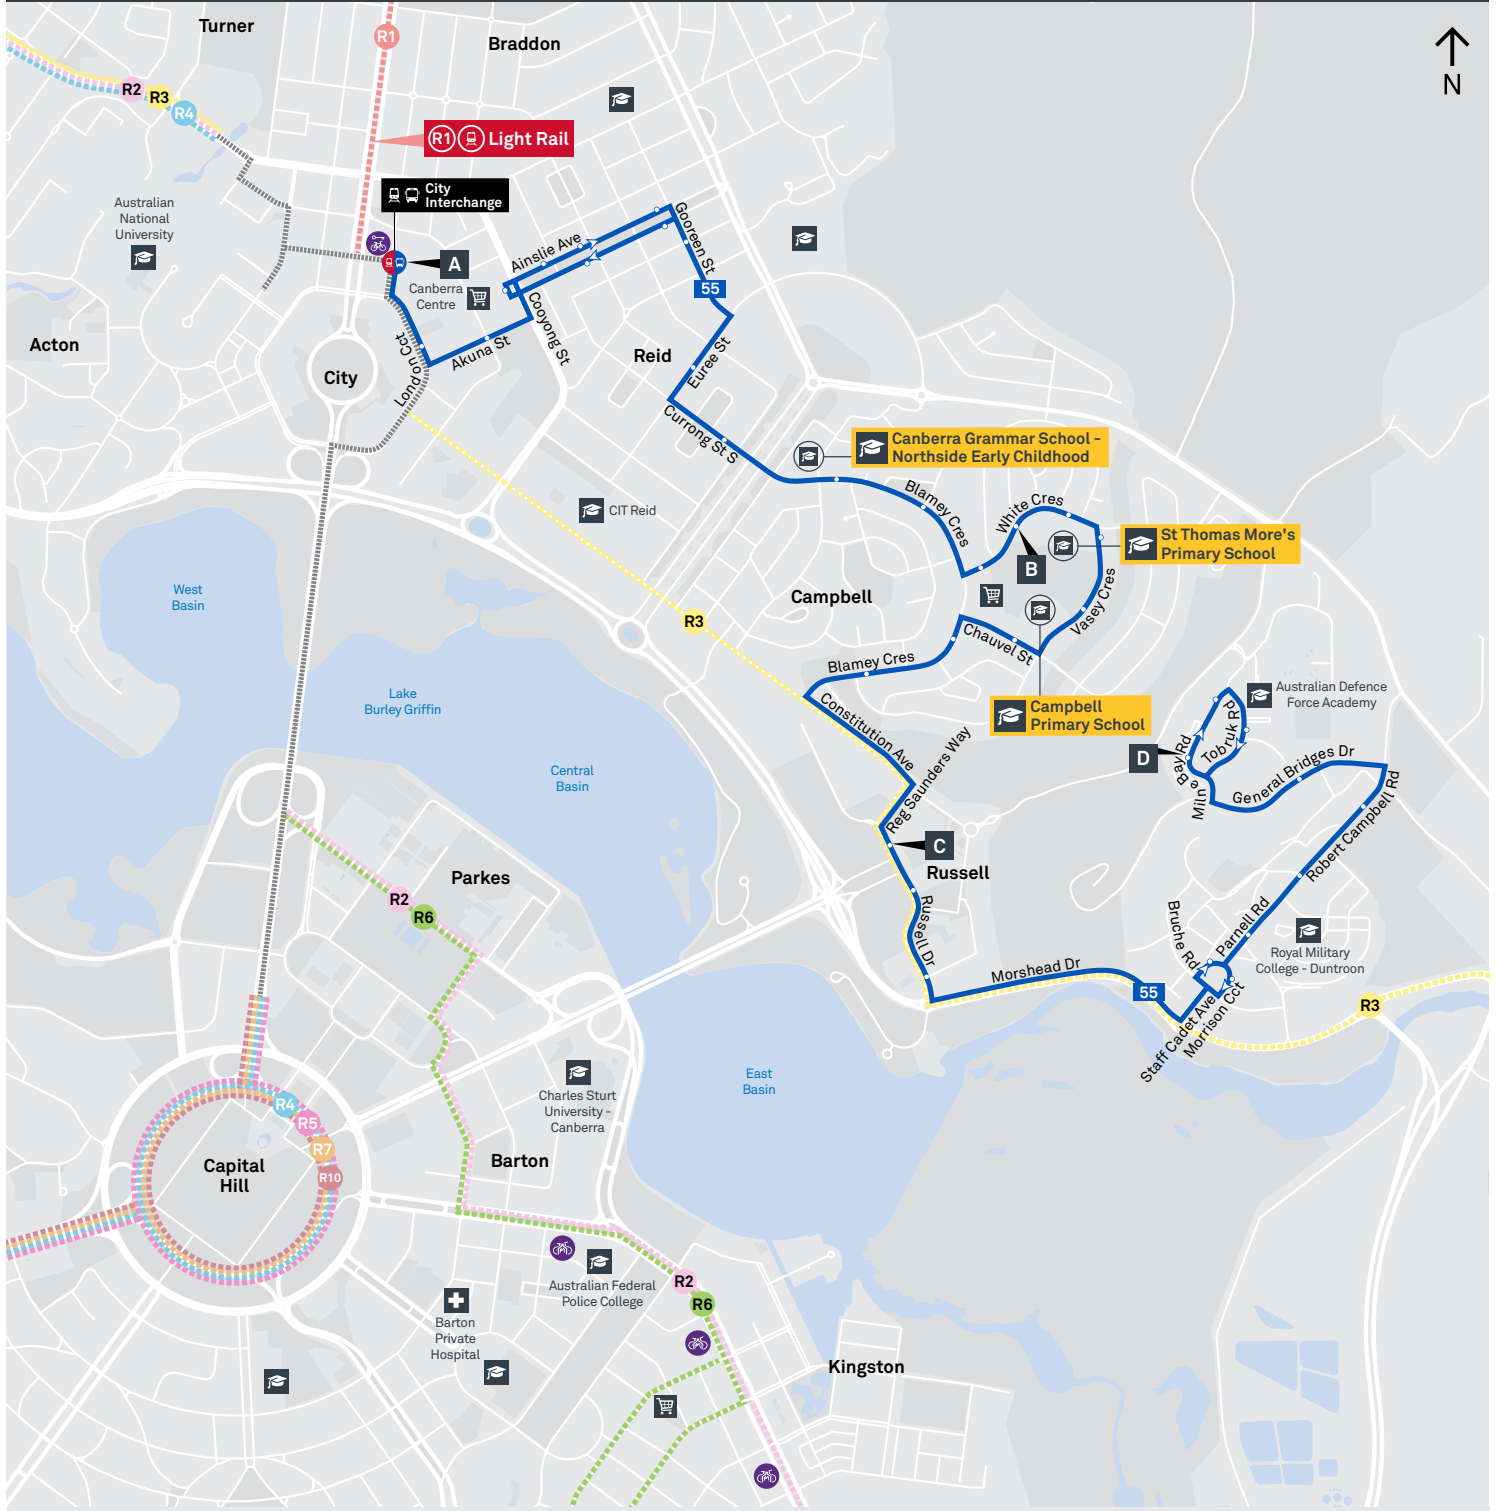

Explanations

C Diverts via Campbell PS on School Days Only

DUNTROON LOOP via Campbell and Reid

Effective 18 July 2020

SATURDAY

AM 55	6:48	6:59	7:04	7:11	7:20	7:25	7:36
55	8:48	8:59	9:04	9:11	9:20	9:25	9:37
55	10:48	11:01	11:06	11:13	11:22	11:27	11:39
PM 55	12:48	1:01	1:06	1:13	1:22	1:27	1:39
55	2:48	3:01	3:06	3:13	3:22	3:27	3:39
55	4:48	5:01	5:06	5:13	5:22	5:27	5:39
55	6:48	7:00	7:05	7:12	7:21	7:26	7:38
55	8:48	9:00	9:05	9:12	9:21	9:26	9:36
55	10:48	11:00	11:05	11:12	11:21	11:26	11:36

DUNTROON LOOP

via Campbell and Reid

Effective 18 July 2020

ROUTE MAP

- Bus route
- Bus interchange
- Mode interchange
- Educational institution
- Hospital
- Bicycle lockers
- Park and Ride
- R1 RAPID route
- Bus terminus
- 55 Route number
- Shopping centre
- Bicycle rails
- Bicycle cage
- Bus stop / this side only