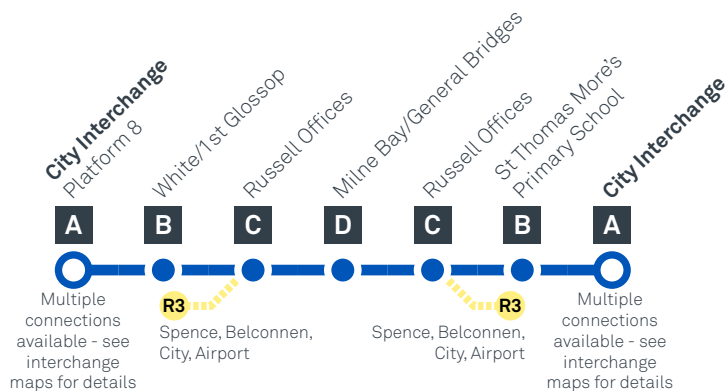

DUNTROON LOOP via Campbell and Reid

Effective 18 July 2020

MONDAY TO FRIDAY

AM	55	5:41	5:52	5:57	6:04	6:17	6:23	6:38
	55	6:01	6:12	6:17	6:24	6:37	6:43	6:58
	55	6:20	6:31	6:36	6:43	6:56	7:02	7:17
	55	6:39	6:50	6:55	7:02	7:15	7:21	7:36
	55	6:59	7:10	7:15	7:22	7:35	7:42	7:58
	55	7:18	7:29	7:35	7:42	7:55	8:02	8:18
	55	7:39	7:51	7:57	8:04	8:17	8:24	8:40
	55	8:00	8:12	8:18	8:25	C8:38	8:45	9:01
	55	8:21	8:33	8:39	8:46	8:59	9:05	9:20
	55	8:45	8:57	9:03	9:10	9:21	9:27	9:42
	55	9:13	9:25	9:31	9:38	9:49	9:55	10:10
	55	9:42	9:54	10:00	10:07	10:18	10:24	10:39
	55	10:12	10:24	10:30	10:37	10:48	10:54	11:09
	55	10:42	10:54	11:00	11:07	11:18	11:24	11:39
	55	11:12	11:24	11:30	11:37	11:48	11:54	12:09
	55	11:42	11:54	12:00	12:07	12:18	12:24	12:39
PM	55	12:12	12:24	12:30	12:37	12:48	12:54	1:09
	55	12:42	12:54	1:00	1:07	1:18	1:24	1:39
	55	1:12	1:24	1:30	1:37	1:48	1:54	2:09
	55	1:42	1:54	2:00	2:07	2:18	2:24	2:39
	55	2:11	2:23	2:29	2:37	2:49	2:55	3:10
	55	2:39	2:53	2:59	3:07	3:19	3:25	3:40
	55	3:09	C3:23	3:29	3:37	3:49	3:55	4:10
	55	3:39	3:53	3:59	4:07	4:19	4:25	4:40
	55	4:09	4:23	4:29	4:37	4:49	4:55	5:10
	55	4:39	4:53	4:59	5:07	5:19	5:25	5:40
	55	5:09	5:23	5:29	5:36	5:47	5:53	6:08
	55	5:39	5:53	5:59	6:06	6:17	6:23	6:38
	55	6:09	6:23	6:29	6:36	6:47	6:53	7:07
	55	6:39	6:53	6:59	7:06	7:15	7:20	7:34
	55	7:09	7:21	7:27	7:34	7:43	7:48	8:02
	55	7:39	7:51	7:57	8:04	8:13	8:18	8:32
	55	8:09	8:21	8:27	8:34	8:43	8:48	9:02
	55	9:09	9:21	9:27	9:34	9:43	9:48	10:02
	55	10:09	10:21	10:27	10:34	10:43	10:48	11:02

Explanations

C Diverts via Campbell PS on School Days Only