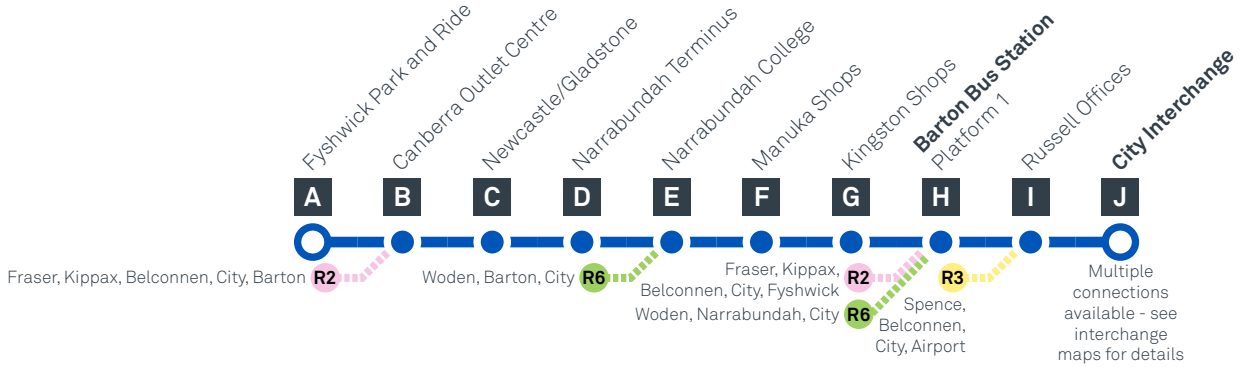

FYSHWICK TO CITY

via Red Hill and Kingston

Effective 18 July 2020

MONDAY TO FRIDAY

AM	56	5:57	5:58	6:05	.....	6:16	6:29	6:32	6:38	6:41	6:50
	56	6:20	6:21	6:28	.....	6:39	6:52	6:55	7:01	7:04	7:13
	56	6:40	6:41	6:48	.....	6:59	7:12	7:15	7:21	7:24	7:34
	56	6:56	6:57	7:04	.....	7:15	7:28	7:31	7:37	7:41	7:52
	56	7:15	7:16	7:23	.....	7:34	7:46	7:49	7:55	7:59	8:10
	56	7:35	7:36	7:43	.....	7:55	8:07	8:10	8:16	8:20	8:31
	56	7:55	7:56	8:03	.....	8:15	8:27	8:30	8:36	8:40	8:51
	56	H8:19	H8:20	H8:27	.....	H8:39	H8:51	H8:54	H9:00	H9:03	H9:14
	56	S8:19	S8:20	S8:27	.....	R8:39	S8:56	S8:59	S9:05	S9:09	S9:20
	56	8:37	8:38	8:45	.....	8:57	9:08	9:11	9:16	9:19	9:30
	56	8:57	8:58	9:06	.....	9:18	9:29	9:32	9:37	9:40	9:51
	56	9:17	9:18	9:26	.....	9:38	9:49	9:52	9:57	10:00	10:11
	56	9:37	9:38	9:46	.....	9:58	10:09	10:12	10:17	10:20	10:31
	56	9:57	9:58	10:06	.....	10:18	10:29	10:32	10:37	10:40	10:51
	56	10:27	10:28	10:36	.....	10:48	10:59	11:02	11:07	11:10	11:21
	56	10:57	10:58	11:06	.....	11:18	11:29	11:32	11:37	11:40	11:51
	56	11:27	11:28	11:36	.....	11:48	11:59	12:02	12:07	12:10	12:21
	56	11:57	11:58	12:06	.....	12:18	12:29	12:32	12:37	12:40	12:51
PM	56	12:27	12:28	12:36	.....	12:48	12:59	1:02	1:07	1:10	1:21
	56	12:57	12:58	1:06	.....	1:18	1:29	1:32	1:37	1:40	1:51
	56	1:27	1:28	1:36	.....	1:48	1:59	2:02	2:07	2:10	2:21
	56	1:57	1:58	2:06	.....	2:18	2:29	2:32	2:38	2:42	2:54
	56	2:27	2:28	2:36	.....	2:48	3:01	3:04	3:10	3:14	3:26
	56	H2:57	H2:58	H3:06	.....	H3:18	H3:31	H3:34	H3:40	H3:44	H3:56
	56	S2:57	S2:58	S3:06	.....	R3:18	S3:35	S3:38	S3:44	S3:48	S4:00
	56	3:28	3:29	3:37	.....	3:49	4:02	4:05	4:11	4:15	4:27
	56	3:53	3:54	4:02	.....	4:14	4:27	4:30	4:36	4:40	4:52
	56	4:10	4:11	4:19	.....	4:31	4:44	4:47	4:53	4:57	5:09
	56	4:32	4:33	4:41	.....	4:53	5:06	5:09	5:15	5:19	5:31
	56	4:51	4:52	5:00	.....	5:12	5:25	5:28	5:33	5:36	5:48
	56	5:11	5:12	5:20	.....	5:32	5:44	5:47	5:52	5:55	6:07
	56	5:31	5:32	5:40	.....	5:52	6:04	6:07	6:12	6:15	6:27
	56	5:50	5:51	5:59	.....	6:11	6:23	6:26	6:31	6:34	6:46
	56	6:10	6:11	6:19	.....	6:31	6:43	6:46	6:51	6:54	7:05
	56	6:30	6:31	6:39	.....	6:51	7:03	7:05	7:10	7:13	7:22
	56	6:50	6:51	6:59	.....	7:09	7:20	7:22	7:27	7:30	7:39
	56	7:10	7:11	7:18	.....	7:28	7:39	7:41	7:46	7:49	7:58
	56	.....	.....	.....	7:45	7:52	8:03	8:05	8:09	8:12	8:21
	56	.....	.....	.....	8:15	8:22	8:33	8:35	8:39	8:42	8:51
	56	.....	.....	.....	8:45	8:52	9:03	9:05	9:09	9:12	9:21
	56	.....	.....	.....	9:45	9:52	10:03	10:05	10:09	10:12	10:21

Explanations

- H Operates School Holidays Only
- R Operates School Days Only & Diverts via Red Hill PS
- S Operates School Days Only