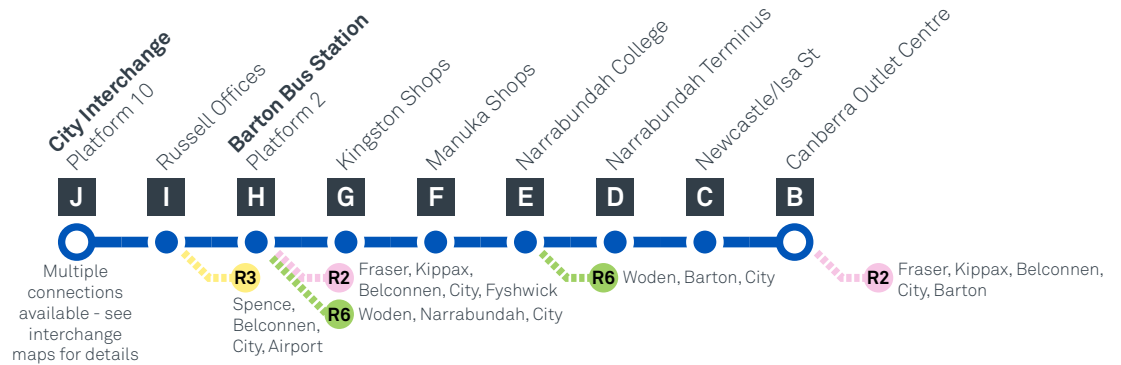

CITY TO FYSHWICK via Kingston and Red Hill

Effective 18 July 2020

MONDAY TO FRIDAY

AM	56	5:45	5:54	5:57	6:02	6:06	6:17	.....	6:28	6:38
	56	6:05	6:14	6:17	6:22	6:26	6:37	.....	6:48	6:58
	56	6:24	6:33	6:36	6:41	6:45	6:56	.....	7:07	7:17
	56	6:42	6:51	6:54	6:59	7:03	7:14	.....	7:25	7:36
	56	7:00	7:09	7:12	7:17	7:21	7:32	.....	7:44	7:56
	56	7:24	7:34	7:37	7:42	7:46	7:58	.....	8:10	8:22
	56	7:44	7:56	7:59	8:04	8:08	8:20	.....	8:32	8:44
	56	8:05	8:17	8:20	8:25	8:29	8:41	.....	8:53	9:05
	56	S8:24	S8:36	S8:39	S8:44	R8:48	S9:05	.....	S9:18	S9:29
	56	H8:25	H8:37	H8:40	H8:45	H8:49	H9:01	.....	H9:14	H9:25
	56	8:54	9:05	9:08	9:13	9:17	9:29	.....	9:42	9:53
	56	9:22	9:31	9:34	9:39	9:43	9:55	.....	10:08	10:19
	56	9:52	10:01	10:04	10:09	10:13	10:25	.....	10:38	10:49
	56	10:22	10:31	10:34	10:39	10:43	10:55	.....	11:08	11:19
	56	10:52	11:01	11:04	11:09	11:13	11:25	.....	11:38	11:49
	56	11:22	11:31	11:34	11:39	11:43	11:55	.....	12:08	12:19
	56	11:52	12:01	12:04	12:09	12:13	12:25	.....	12:38	12:49
PM	56	12:22	12:31	12:34	12:39	12:43	12:55	.....	1:08	1:19
	56	12:52	1:01	1:04	1:09	1:13	1:25	.....	1:38	1:49
	56	1:22	1:31	1:34	1:39	1:43	1:55	.....	2:08	2:19
	56	1:52	2:01	2:04	2:09	2:13	2:25	.....	2:37	2:49
	56	2:22	2:31	2:34	2:39	2:43	2:55	.....	3:07	3:19
	56	H2:52	H3:02	H3:05	H3:11	H3:15	H3:28	.....	H3:40	H3:52
	56	S2:52	S3:02	S3:05	S3:11	R3:15	S3:32	.....	S3:45	S3:58
	56	3:22	3:32	3:35	3:41	3:45	3:58	.....	4:10	4:22
	56	3:43	3:53	3:56	4:02	4:06	4:19	.....	4:31	4:43
	56	4:03	4:13	4:16	4:22	4:26	4:39	.....	4:51	5:03
	56	4:23	4:33	4:36	4:42	4:46	4:59	.....	5:11	5:23
	56	4:44	4:54	4:57	5:03	5:07	5:20	.....	5:32	5:42
	56	5:02	5:12	5:15	5:21	5:25	5:38	.....	5:48	5:58
	56	5:22	5:32	5:35	5:41	5:45	5:58	.....	6:08	6:18
	56	5:42	5:52	5:55	6:01	6:05	6:18	.....	6:28	6:38
	56	6:02	6:12	6:15	6:21	6:25	6:38	.....	6:48	6:58
	56	6:32	6:42	6:45	6:51	6:55	7:07	7:15	.....	.....
	56	7:02	7:09	7:12	7:17	7:21	7:32	7:40	.....	.....
	56	7:32	7:39	7:42	7:47	7:51	8:02	8:10	.....	.....
	56	8:02	8:09	8:12	8:17	8:21	8:32	8:40	.....	.....
	56	9:02	9:09	9:12	9:17	9:21	9:32	9:40	.....	.....
	56	10:02	10:09	10:12	10:17	10:21	10:32	10:40	.....	.....
	56	11:02	11:09	11:12	11:17	11:21	11:32	11:40	.....	.....

Explanations

- H Operates School Holidays Only
- R Operates School Days Only & Diverts via Red Hill PS
- S Operates School Days Only