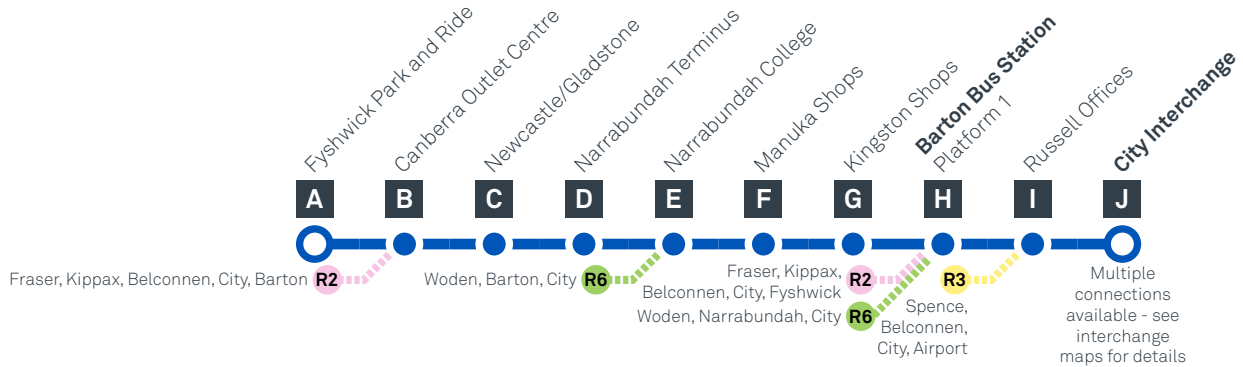

Explanations

- H Operates School Holidays Only
- R Operates School Days Only & Diverts via Red Hill PS
- S Operates School Days Only

FYSHWICK TO CITY via Red Hill and Kingston

Effective 18 July 2020

SATURDAY

FYSHWICK TO CITY

via Red Hill and Kingston

Effective 18 July 2020

56

ROUTE MAP

- Bus route
- Bus interchange
- Mode interchange
- Educational institution
- Hospital
- Bicycle lockers
- Park and Ride
- R2 RAPID route
- Bus terminus
- 56 Route number
- Shopping centre
- Bicycle rails
- Bicycle cage
- Bus stop / this side only