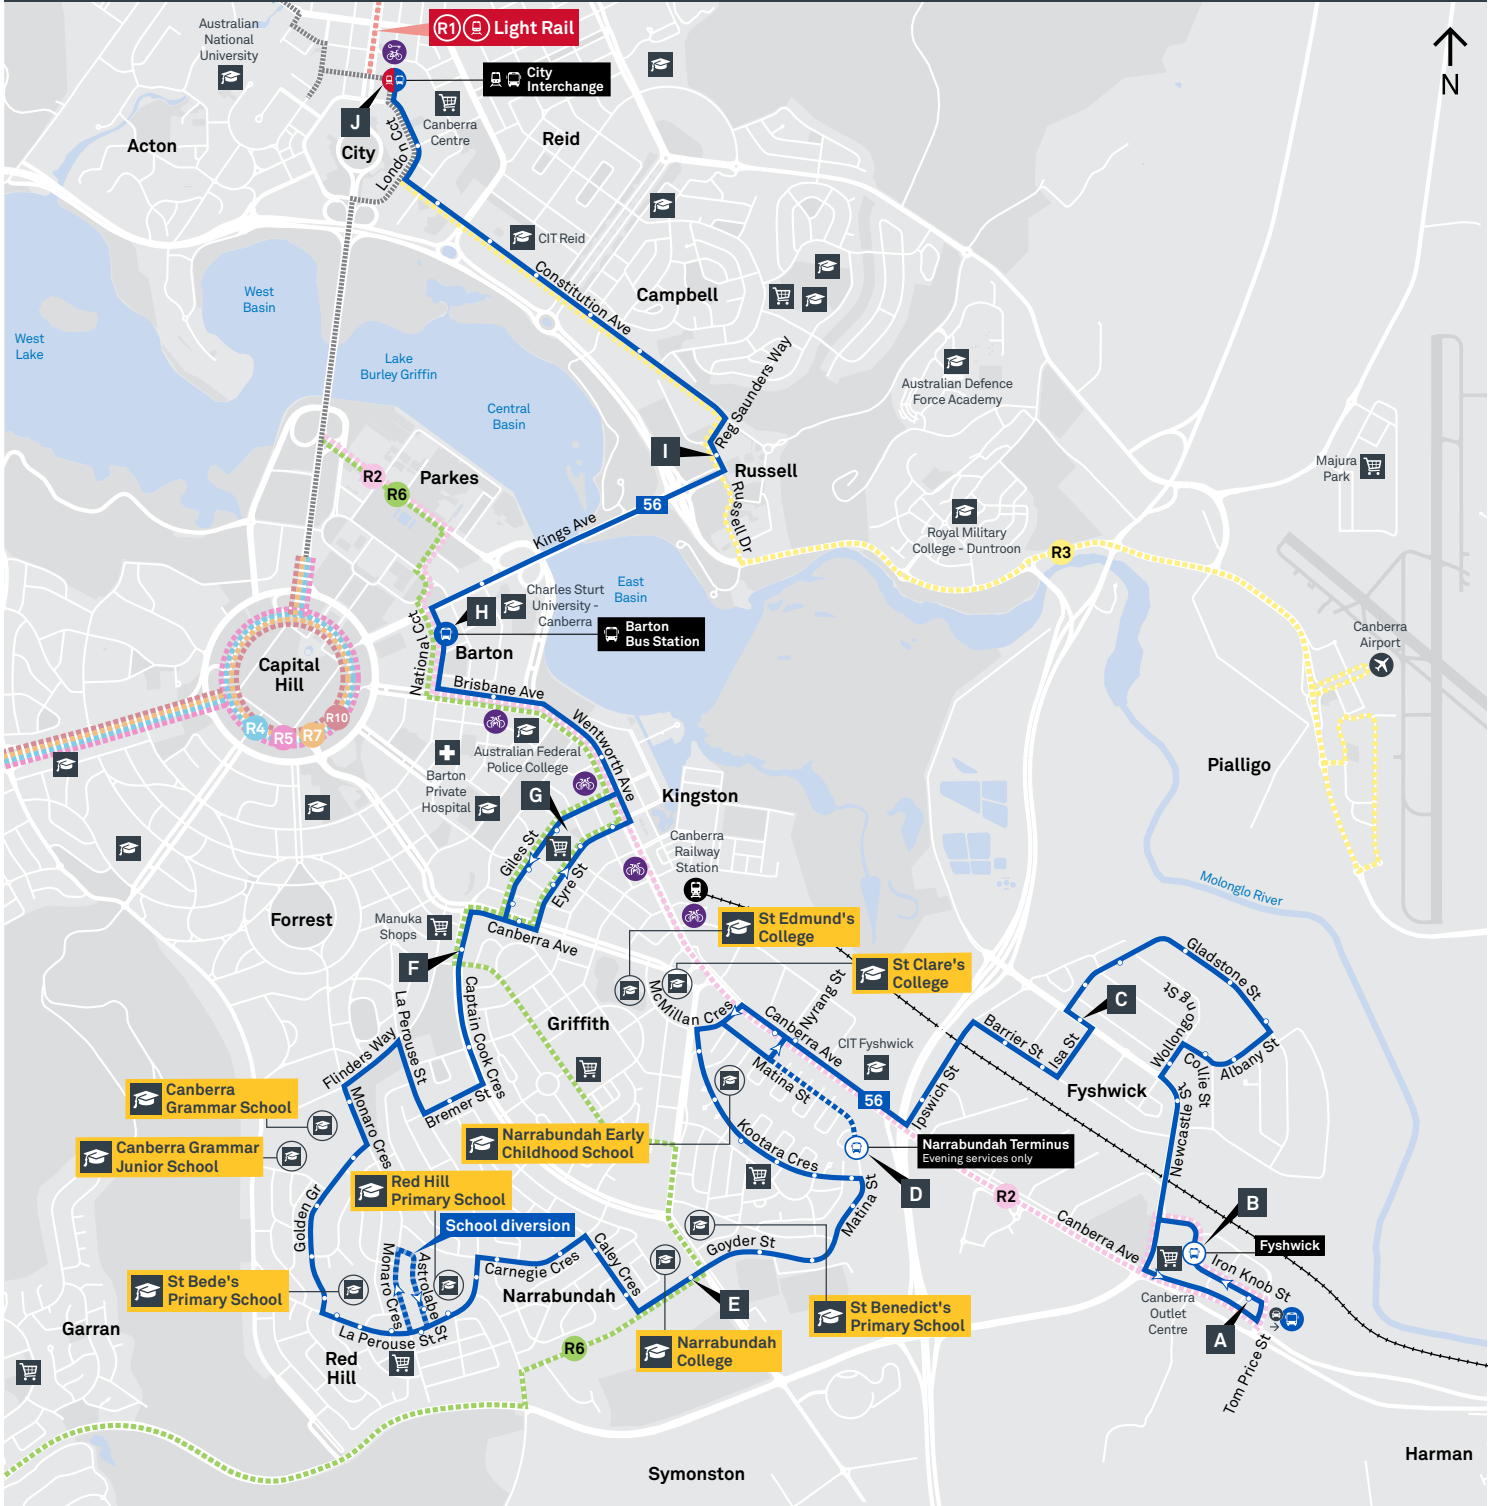

Explanations

- H Operates School Holidays Only
- R Operates School Days Only & Diverts via Red Hill PS
- S Operates School Days Only

FYSHWICK TO CITY via Red Hill and Kingston

Effective 18 July 2020

SATURDAY

Explanations

- H Operates School Holidays Only
- R Operates School Days Only & Diverts via Red Hill PS
- S Operates School Days Only

CITY TO FYSHWICK via Kingston and Red Hill

Effective 18 July 2020

56

SATURDAY

FYSHWICK TO CITY

via Red Hill and Kingston

Effective 18 July 2020

56

ROUTE MAP

- Bus route
- Bus interchange
- Mode interchange
- Educational institution
- Hospital
- Bicycle lockers
- Park and Ride
- R2 RAPID route
- Bus terminus
- 56 Route number
- Shopping centre
- Bicycle rails
- Bicycle cage
- Bus stop / this side only