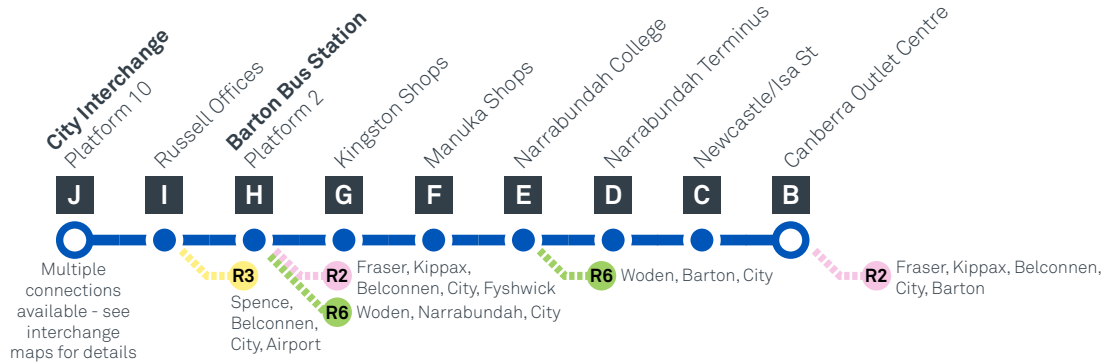

Explanations

- H Operates School Holidays Only
- R Operates School Days Only & Diverts via Red Hill PS
- S Operates School Days Only

CITY TO FYSHWICK via Kingston and Red Hill

Effective 18 July 2020

56

SATURDAY

FYSHWICK TO CITY

via Red Hill and Kingston

Effective 18 July 2020

56

ROUTE MAP

- Bus route
- Bus interchange
- Mode interchange
- Educational institution
- Hospital
- Bicycle lockers
- Park and Ride
- R2 RAPID route
- Bus terminus
- 56 Route number
- Shopping centre
- Bicycle rails
- Bicycle cage
- Bus stop / this side only