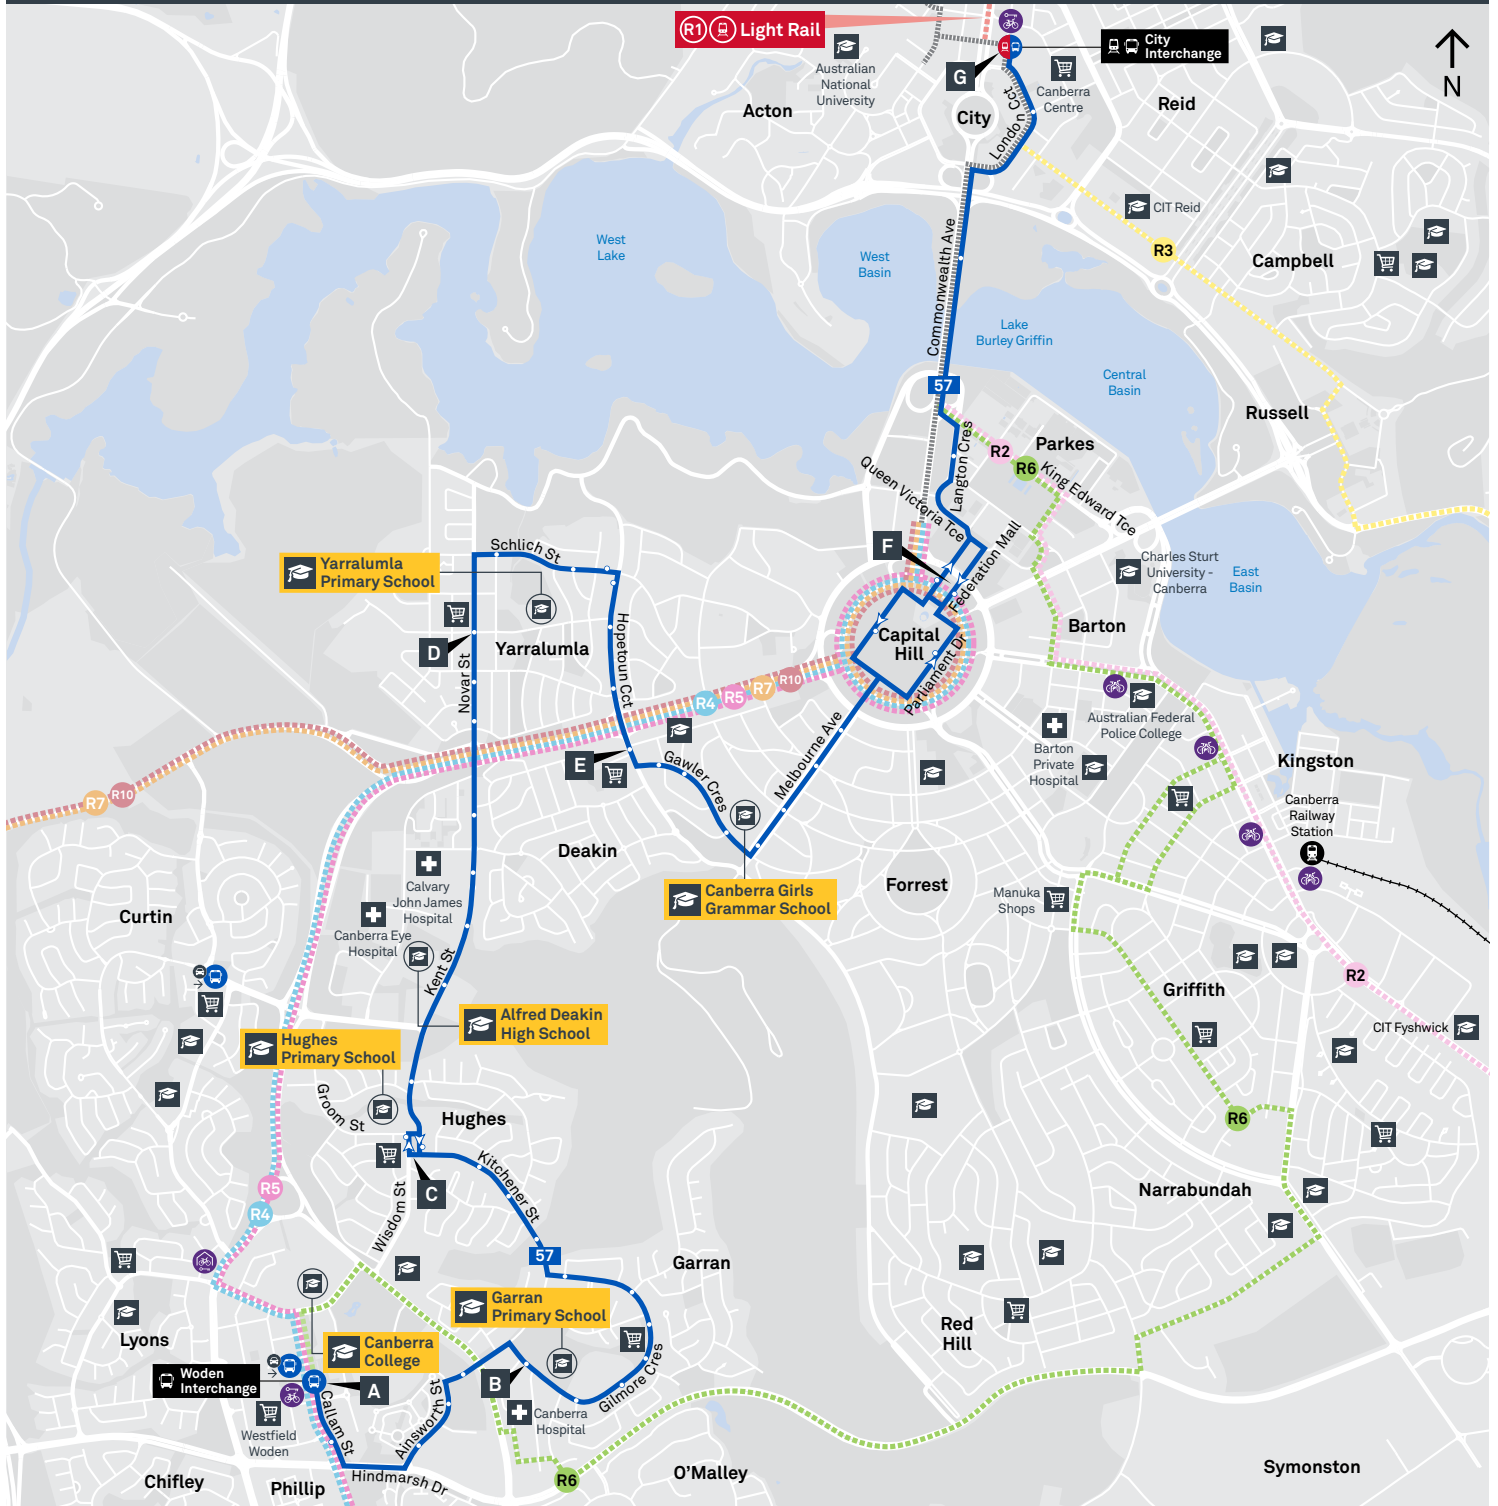

CITY TO WODEN via Yarralumla and Hughes

Effective 18 July 2020

SATURDAY

AM	57	6:46	6:53	6:59	7:03	7:08	7:13	7:21
	57	8:47	8:54	9:00	9:04	9:09	9:14	9:22
	57	10:47	10:55	11:01	11:05	11:10	11:15	11:23
PM	57	12:47	12:55	1:01	1:05	1:10	1:15	1:23
	57	2:47	2:55	3:01	3:05	3:10	3:15	3:23
	57	4:47	4:55	5:01	5:05	5:10	5:15	5:22
	57	6:47	6:55	7:01	7:05	7:10	7:15	7:22
	57	8:47	8:54	9:00	9:04	9:08	9:13	9:20
	57	10:47	10:54	11:00	11:04	11:08	11:13	11:20

WODEN TO CITY

via Hughes and Yarralumla

Effective 18 July 2020

57

ROUTE MAP

- Bus route
- Bus interchange
- Mode interchange
- Educational institution
- Hospital
- Bicycle lockers
- Park and Ride
- R2 RAPID route
- Bus terminus
- 57 Route number
- Shopping centre
- Bicycle rails
- Bicycle cage
- Bus stop / this side only