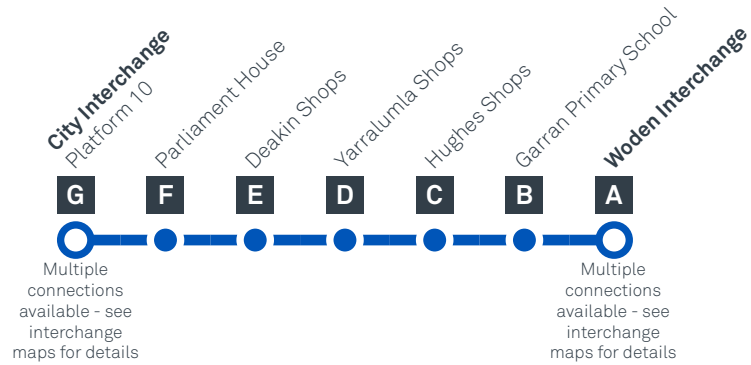

CITY TO WODEN via Yarralumla and Hughes

Effective 18 July 2020

SATURDAY

AM	57	6:46	6:53	6:59	7:03	7:08	7:13	7:21
	57	8:47	8:54	9:00	9:04	9:09	9:14	9:22
	57	10:47	10:55	11:01	11:05	11:10	11:15	11:23
PM	57	12:47	12:55	1:01	1:05	1:10	1:15	1:23
	57	2:47	2:55	3:01	3:05	3:10	3:15	3:23
	57	4:47	4:55	5:01	5:05	5:10	5:15	5:22
	57	6:47	6:55	7:01	7:05	7:10	7:15	7:22
	57	8:47	8:54	9:00	9:04	9:08	9:13	9:20
	57	10:47	10:54	11:00	11:04	11:08	11:13	11:20

SUNDAY AND PUBLIC HOLIDAYS

AM	57	8:47	8:54	9:00	9:04	9:09	9:14	9:22
	57	10:47	10:55	11:01	11:05	11:10	11:15	11:23
PM	57	12:47	12:55	1:01	1:05	1:10	1:15	1:23
	57	2:47	2:55	3:01	3:05	3:10	3:15	3:23
	57	4:47	4:55	5:01	5:05	5:10	5:15	5:22
	57	6:47	6:55	7:01	7:05	7:10	7:15	7:22
	57	8:47	8:54	9:00	9:04	9:08	9:13	9:20