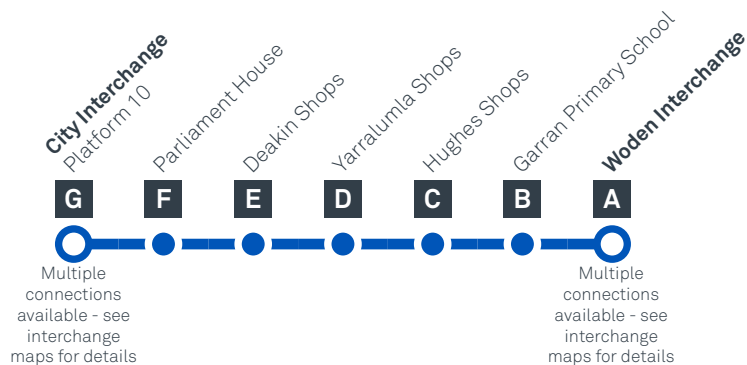

CITY TO WODEN via Yarralumla and Hughes

Effective 18 July 2020

MONDAY TO FRIDAY

AM	57	5:37	5:41	5:48	5:54	6:01	6:08	6:16
	57	6:06	6:10	6:17	6:23	6:30	6:37	6:45
	57	6:22	6:26	6:33	6:39	6:46	6:53	7:01
	57	6:44	6:48	6:55	7:01	7:08	7:15	7:23
	57	7:04	7:08	7:15	7:21	7:28	7:36	7:46
	57	7:24	7:28	7:36	7:43	7:51	7:59	8:09
	57	7:44	7:49	7:57	8:04	8:12	8:20	8:30
	57	8:06	8:11	8:19	8:26	8:34	8:42	8:52
	57	8:25	8:30	8:38	8:45	8:53	9:01	9:09
	57	8:45	8:50	8:58	9:04	9:11	9:17	9:25
	57	9:06	9:11	9:18	9:24	9:31	9:37	9:45
	57	9:24	9:29	9:36	9:42	9:49	9:55	10:03
	57	9:54	9:59	10:06	10:12	10:19	10:25	10:33
	57	10:24	10:29	10:36	10:42	10:49	10:55	11:03
	57	10:54	10:59	11:06	11:12	11:19	11:25	11:33
	57	11:24	11:29	11:36	11:42	11:49	11:55	12:03
	57	11:54	11:59	12:06	12:12	12:19	12:25	12:33
PM	57	12:24	12:29	12:36	12:42	12:49	12:55	1:03
	57	12:54	12:59	1:06	1:12	1:19	1:25	1:33
	57	1:24	1:29	1:36	1:42	1:49	1:55	2:03
	57	1:54	1:59	2:06	2:12	2:19	2:25	2:35
	57	2:23	2:28	2:36	2:43	2:51	2:59	3:11
	57	2:51	2:57	3:06	3:13	3:21	3:29	3:41
	57	3:24	3:30	3:39	3:46	3:54	4:02	4:14
	57	3:53	3:59	4:08	4:15	4:23	4:31	4:43
	57	4:12	4:18	4:27	4:34	4:42	4:50	5:02
	57	4:34	4:40	4:49	4:56	5:04	5:12	5:24
	57	4:54	5:00	5:09	5:16	5:24	5:32	5:42
	57	5:15	5:21	5:30	5:37	5:44	5:51	6:01
	57	5:33	5:39	5:47	5:54	6:01	6:08	6:18
	57	5:54	6:00	6:08	6:15	6:22	6:29	6:39
	57	6:14	6:20	6:28	6:35	6:42	6:49	6:59
	57	6:34	6:40	6:48	6:55	7:02	7:08	7:16
	57	7:04	7:08	7:15	7:21	7:27	7:33	7:41
	57	7:34	7:38	7:45	7:51	7:57	8:03	8:11
	57	8:04	8:08	8:15	8:21	8:27	8:33	8:41
	57	8:34	8:38	8:45	8:51	8:57	9:03	9:11
	57	9:04	9:08	9:15	9:21	9:27	9:33	9:41
	57	10:04	10:08	10:15	10:21	10:27	10:33	10:41
	57	11:04	11:08	11:15	11:21	11:27	11:33	11:41