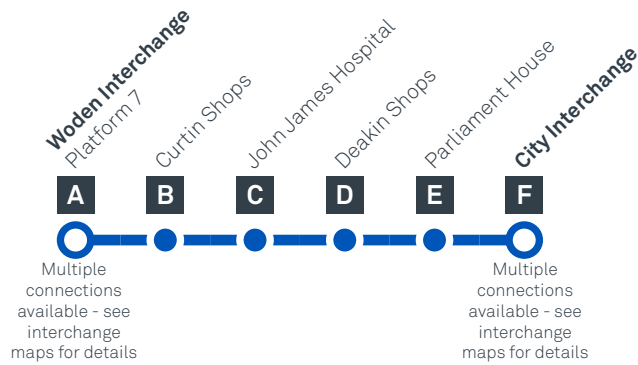

WODEN TO CITY

via Curtin and Deakin

Effective 18 July 2020

58

MONDAY TO FRIDAY

AM	58	5:46	5:56	6:00	6:03	6:10	6:17
	58	6:16	6:26	6:30	6:33	6:40	6:47
	58	6:35	6:45	6:49	6:52	6:59	7:06
	58	6:54	7:04	7:08	7:11	7:18	7:25
	58	7:13	7:23	7:27	7:30	7:38	7:46
	58	7:34	7:47	7:51	7:55	8:03	8:11
	58	7:52	8:05	8:09	8:13	8:21	8:29
	58	8:14	8:27	8:31	8:35	8:43	8:51
	58	H8:35	H8:48	H8:52	H8:56	H9:04	H9:11
	58	S8:35	A8:48	S8:56	S9:00	S9:07	S9:14
	58	9:04	9:17	9:21	9:24	9:31	9:38
	58	9:34	9:47	9:51	9:54	10:01	10:08
	58	10:04	10:17	10:21	10:24	10:31	10:38
	58	10:34	10:47	10:51	10:54	11:01	11:08
	58	11:04	11:17	11:21	11:24	11:31	11:38
	58	11:34	11:47	11:51	11:54	12:01	12:08
PM	58	12:04	12:17	12:21	12:24	12:31	12:38
	58	12:34	12:47	12:51	12:54	1:01	1:08
	58	1:04	1:17	1:21	1:24	1:31	1:38
	58	1:34	1:47	1:51	1:54	2:01	2:08
	58	2:04	2:17	2:21	2:24	2:31	2:43
	58	2:34	2:47	2:51	2:55	3:03	3:15
	58	3:02	3:15	3:19	3:23	3:31	3:43
	58	E3:38	S3:42	S3:50	S4:02
	58	3:35	3:48	3:52	3:56	4:04	4:16
	58	3:55	4:08	4:12	4:16	4:24	4:36
	58	4:16	4:29	4:33	4:37	4:45	4:57
	58	4:35	4:48	4:52	4:56	5:04	5:16
	58	4:54	5:07	5:11	5:15	5:23	5:33
	58	5:14	5:27	5:31	5:35	5:42	5:50
	58	5:44	5:58	6:02	6:06	6:13	6:21
	58	6:14	6:28	6:32	6:36	6:43	6:51
	58	6:44	6:58	7:02	7:05	7:12	7:19
	58	7:14	7:23	7:26	7:29	7:36	7:43
	58	7:44	7:53	7:56	7:59	8:06	8:13
	58	8:14	8:23	8:26	8:29	8:36	8:43
	58	9:14	9:23	9:26	9:29	9:36	9:43
	58	10:14	10:23	10:26	10:29	10:36	10:43
	58	11:14	11:23	11:26	11:29	11:36	11:43

Explanations

- A Operates School Days Only and travels via Alfred Deakin High School
- E Operates School Days Only and starts from Alfred Deakin High School 4 minutes earlier
- H Operates School Holidays Only
- S Operates School Days Only