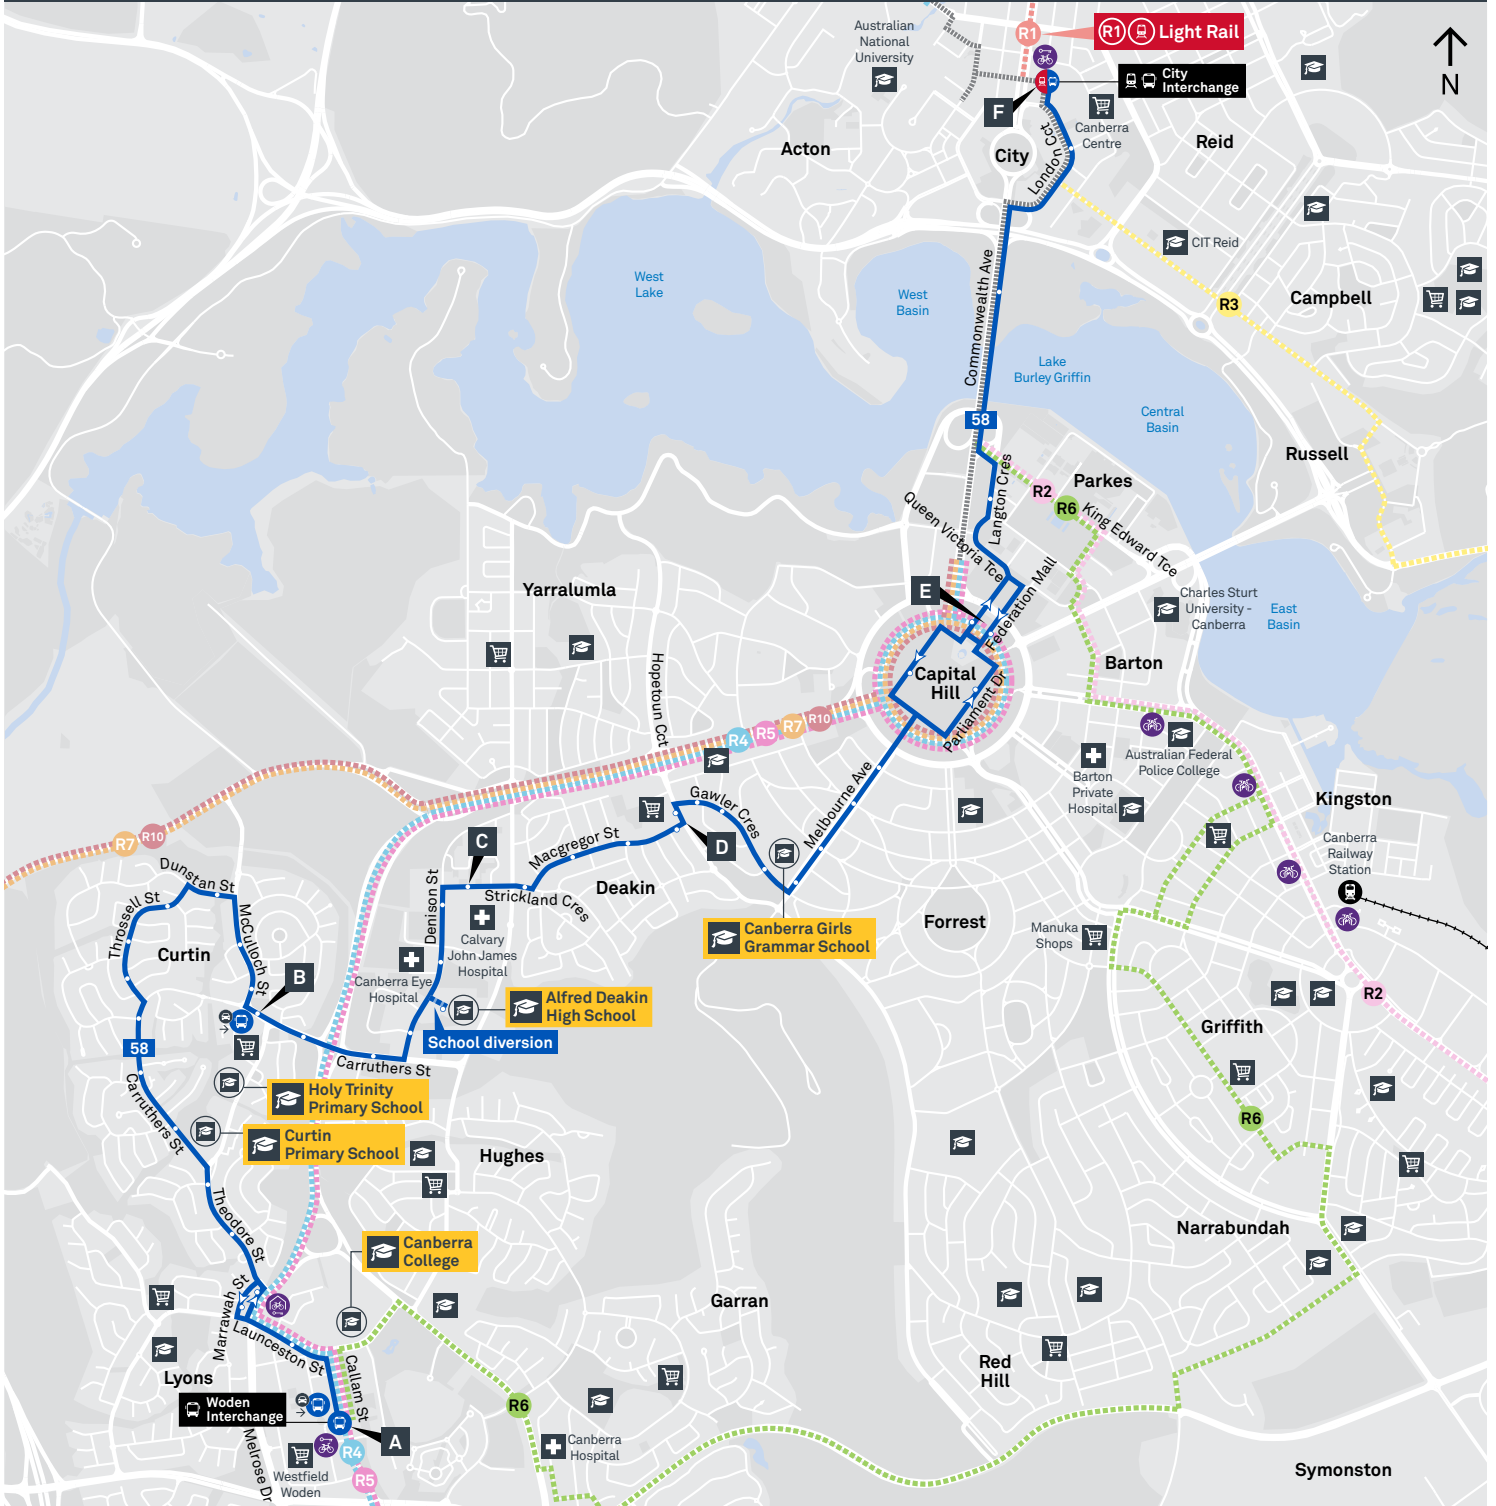

Explanations

- A Operates School Days Only and travels via Alfred Deakin High School
- E Operates School Days Only and starts from Alfred Deakin High School 4 minutes earlier
- H Operates School Holidays Only
- S Operates School Days Only

CITY TO WODEN via Deakin and Curtin

Effective 18 July 2020

58

SATURDAY

AM 58	7:48	7:55	8:01	8:04	8:07	8:17
58	9:48	9:56	10:02	10:05	10:09	10:21
58	11:48	11:56	12:02	12:05	12:09	12:21
PM 58	1:48	1:56	2:02	2:05	2:09	2:21
58	3:48	3:56	4:02	4:05	4:09	4:21
58	5:48	5:56	6:02	6:05	6:08	6:19
58	7:48	7:56	8:02	8:05	8:08	8:18
58	9:48	9:55	10:01	10:04	10:07	10:17
58	11:48	11:55	12:01	12:04	12:07	12:17

WODEN TO CITY

via Curtin and Deakin

Effective 18 July 2020

58

ROUTE MAP

- Bus route
- Bus interchange
- Mode interchange
- Educational institution
- Hospital
- Bicycle lockers
- Park and Ride
- RAPID route
- Bus terminus
- 58 Route number
- Shopping centre
- Bicycle rails
- Bicycle cage
- Bus stop / this side only