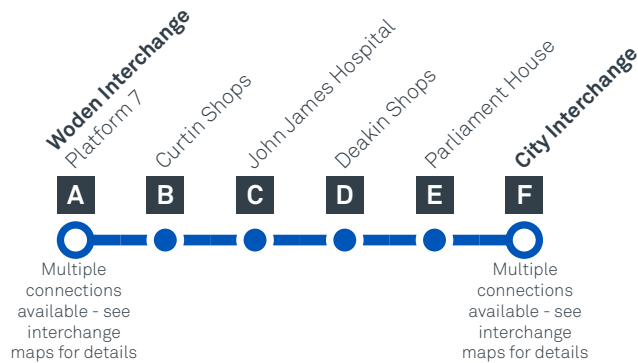

Explanations

- A Operates School Days Only and travels via Alfred Deakin High School
- E Operates School Days Only and starts from Alfred Deakin High School 4 minutes earlier
- H Operates School Holidays Only
- S Operates School Days Only

WODEN TO CITY via Curtin and Deakin

Effective 18 July 2020

58

SATURDAY

AM	58	6:32	6:42	6:45	6:48	6:54	7:04
	58	8:32	8:42	8:45	8:48	8:54	9:04
	58	10:32	10:43	10:47	10:50	10:56	11:06
PM	58	12:32	12:43	12:47	12:50	12:56	1:06
	58	2:32	2:43	2:47	2:50	2:56	3:06
	58	4:32	4:43	4:47	4:50	4:56	5:06
	58	6:32	6:43	6:46	6:49	6:55	7:05
	58	8:32	8:42	8:45	8:48	8:54	9:04
	58	10:32	10:42	10:45	10:48	10:54	11:04

WODEN TO CITY

via Curtin and Deakin

Effective 18 July 2020

58

ROUTE MAP

- Bus route
- Bus interchange
- Mode interchange
- Educational institution
- Hospital
- Bicycle lockers
- Park and Ride
- RAPID route
- Bus terminus
- 58 Route number
- Shopping centre
- Bicycle rails
- Bicycle cage
- Bus stop / this side only