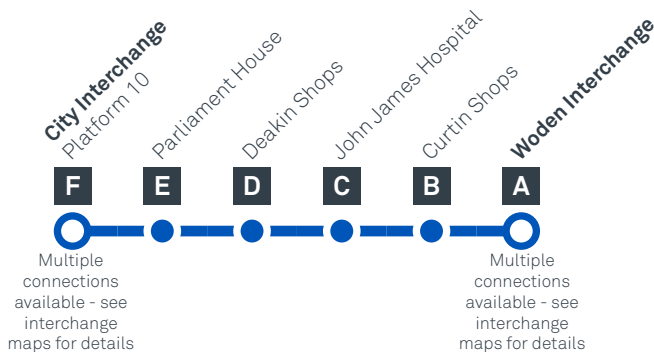

CITY TO WODEN via Deakin and Curtin

Effective 18 July 2020

58

MONDAY TO FRIDAY

AM	58	5:49	5:53	6:00	6:03	6:07	6:18
	58	6:09	6:13	6:20	6:23	6:27	6:38
	58	6:30	6:34	6:41	6:44	6:48	6:59
	58	6:48	6:52	6:59	7:02	7:06	7:17
	58	7:09	7:13	7:20	7:23	7:27	7:39
	58	7:29	7:34	7:42	7:46	7:51	8:04
	58	7:47	7:52	8:00	8:04	8:09	8:22
	58	H8:09	H8:14	H8:22	H8:26	H8:31	H8:44
	58	S8:09	S8:14	S8:22	A8:26	S8:34	S8:47
	58	8:31	8:36	8:44	8:48	8:53	9:05
	58	8:51	8:56	9:04	9:07	9:11	9:22
	58	9:09	9:14	9:21	9:24	9:28	9:39
	58	9:39	9:44	9:51	9:54	9:58	10:09
	58	10:09	10:14	10:21	10:24	10:28	10:39
	58	10:39	10:44	10:51	10:54	10:58	11:09
	58	11:09	11:14	11:21	11:24	11:28	11:39
	58	11:39	11:44	11:51	11:54	11:58	12:09
PM	58	12:09	12:14	12:21	12:24	12:28	12:39
	58	12:39	12:44	12:51	12:54	12:58	1:09
	58	1:09	1:14	1:21	1:24	1:28	1:39
	58	1:39	1:44	1:51	1:54	1:58	2:09
	58	2:09	2:14	2:21	2:24	2:28	2:41
	58	2:38	2:44	2:53	2:57	3:02	3:15
	58	B3:28	S3:41
	58	3:06	3:12	3:21	3:25	3:30	3:43
	58	3:36	3:42	3:51	3:55	4:00	4:13
	58	4:02	4:08	4:17	4:21	4:26	4:39
	58	4:20	4:26	4:35	4:39	4:44	4:57
	58	4:39	4:45	4:54	4:58	5:03	5:16
	58	4:59	5:05	5:14	5:18	5:23	5:36
	58	5:19	5:25	5:34	5:38	5:42	5:54
	58	5:39	5:45	5:53	5:57	6:01	6:13
	58	5:58	6:04	6:12	6:16	6:20	6:32
	58	6:17	6:23	6:31	6:35	6:39	6:51
	58	6:47	6:53	7:01	7:04	7:07	7:17
	58	7:17	7:21	7:28	7:31	7:34	7:44
	58	7:47	7:51	7:58	8:01	8:04	8:14
	58	8:17	8:21	8:28	8:31	8:34	8:44
	58	8:47	8:51	8:58	9:01	9:04	9:14
	58	9:17	9:21	9:28	9:31	9:34	9:44
	58	10:17	10:21	10:28	10:31	10:34	10:44
	58	11:17	11:21	11:28	11:31	11:34	11:44

Explanations

- A** Operates School Days Only and travels via Alfred Deakin High School
- B** Operates School Days Only and starts from Alfred Deakin High School 6 minutes earlier
- H** Operates School Holidays Only
- S** Operates School Days Only