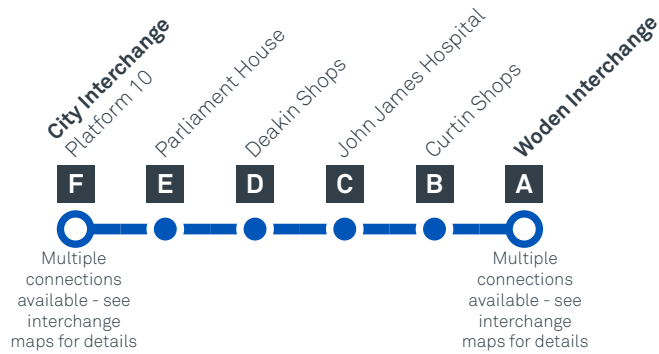

Explanations

- A** Operates School Days Only and travels via Alfred Deakin High School
- B** Operates School Days Only and starts from Alfred Deakin High School 6 minutes earlier
- H** Operates School Holidays Only
- S** Operates School Days Only

CITY TO WODEN via Deakin and Curtin

Effective 18 July 2020

58

SATURDAY

AM 58	7:48	7:55	8:01	8:04	8:07	8:17
58	9:48	9:56	10:02	10:05	10:09	10:21
58	11:48	11:56	12:02	12:05	12:09	12:21
PM 58	1:48	1:56	2:02	2:05	2:09	2:21
58	3:48	3:56	4:02	4:05	4:09	4:21
58	5:48	5:56	6:02	6:05	6:08	6:19
58	7:48	7:56	8:02	8:05	8:08	8:18
58	9:48	9:55	10:01	10:04	10:07	10:17
58	11:48	11:55	12:01	12:04	12:07	12:17

WODEN TO CITY

via Curtin and Deakin

Effective 18 July 2020

58

ROUTE MAP

- Bus route
- Bus interchange
- Mode interchange
- Educational institution
- Hospital
- Bicycle lockers
- Park and Ride
- RAPID route
- Bus terminus
- 58 Route number
- Shopping centre
- Bicycle rails
- Bicycle cage
- Bus stop / this side only