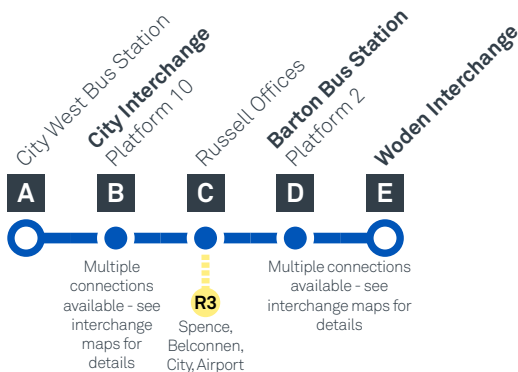

CITY WEST TO WODEN

via City, Russell, Barton and Forrest

Effective 18 July 2020

59

SATURDAY

AM	59	6:40	6:43	6:50	6:53	7:06
	59	8:40	8:43	8:50	8:53	9:07
	59	10:40	10:44	10:52	10:55	11:10
PM	59	12:40	12:44	12:52	12:55	1:10
	59	2:40	2:44	2:52	2:55	3:10
	59	4:40	4:44	4:52	4:55	5:09
	59	6:40	6:44	6:52	6:55	7:09
	59	8:40	8:43	8:50	8:53	9:06
	59	10:40	10:43	10:50	10:53	11:06

SUNDAY AND PUBLIC HOLIDAYS

AM	59	8:40	8:43	8:50	8:53	9:07
	59	10:40	10:44	10:52	10:55	11:10
PM	59	12:40	12:44	12:52	12:55	1:10
	59	2:40	2:44	2:52	2:55	3:10
	59	4:40	4:44	4:52	4:55	5:09
	59	6:40	6:44	6:52	6:55	7:09
	59	8:40	8:43	8:50	8:53	9:06