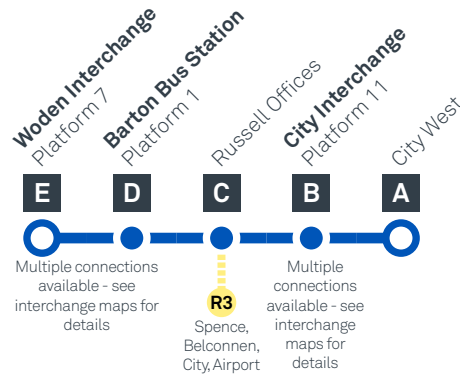

WODEN TO CITY WEST

via Forrest, Barton, Russell and City

Effective 18 July 2020

MONDAY TO FRIDAY

AM	59	5:41	5:56	5:59	6:08	6:13
	59	5:54	6:09	6:12	6:21	6:26
	59	6:08	6:23	6:26	6:35	6:40
	59	6:23	6:38	6:41	6:50	6:55
	59	6:39	6:54	6:57	7:06	7:11
	59	6:54	7:09	7:12	7:21	7:26
	59	7:08	7:23	7:26	7:36	7:41
	59	7:22	7:38	7:42	7:53	7:58
	59	7:38	7:56	8:00	8:11	8:16
	59	7:53	8:11	8:15	8:26	8:31
	59	H8:09	H8:27	H8:31	H8:42	H8:47
	59	T8:09	S8:28	S8:33	S8:44	S8:46
	59	8:25	8:43	8:47	8:58	9:03
	59	8:41	8:59	9:02	9:13	9:18
	59	8:56	9:12	9:15	9:26	9:31
	59	9:09	9:24	9:27	9:38	9:43
	59	9:23	9:38	9:41	9:52	9:57
	59	9:38	9:53	9:56	10:07	10:12
	59	9:53	10:08	10:11	10:22	10:27
	59	10:08	10:23	10:26	10:37	10:42
	59	10:23	10:38	10:41	10:52	10:57
	59	10:38	10:53	10:56	11:07	11:12
	59	10:53	11:08	11:11	11:22	11:27
	59	11:08	11:23	11:26	11:37	11:42
	59	11:23	11:38	11:41	11:52	11:57
	59	11:38	11:53	11:56	12:07	12:12
	59	11:53	12:08	12:11	12:22	12:27
PM	59	12:08	12:23	12:26	12:37	12:42
	59	12:23	12:38	12:41	12:52	12:57
	59	12:38	12:53	12:56	1:07	1:12
	59	12:53	1:08	1:11	1:22	1:27
	59	1:08	1:23	1:26	1:37	1:42
	59	1:23	1:38	1:41	1:52	1:57
	59	1:38	1:53	1:56	2:07	2:12
	59	1:53	2:08	2:11	2:22	2:27
	59	2:08	2:23	2:26	2:38	2:43
	59	2:23	2:39	2:43	2:55	3:00

Explanations

H Operates School Holidays Only

S Operates School Days Only

T Operates School Days Only & Diverts via Sydney Ave for Telopea Park School

WODEN TO CITY WEST

via Forrest, Barton, Russell and City

CITY WEST TO WODEN

via City, Russell, Barton and Forrest

Effective 18 July 2020

59

ROUTE MAP

FREQUENT ROUTE

Buses depart every 15 minutes or better between 6:30am and 6:30pm Monday to Friday

- Bus route
- Bus interchange
- Mode interchange
- Educational institution
- Hospital
- Bicycle lockers
- Park and Ride
- R2 RAPID route
- Bus terminus
- 59 Route number
- Shopping centre
- Bicycle rails
- Bicycle cage
- Bus stop / this side only