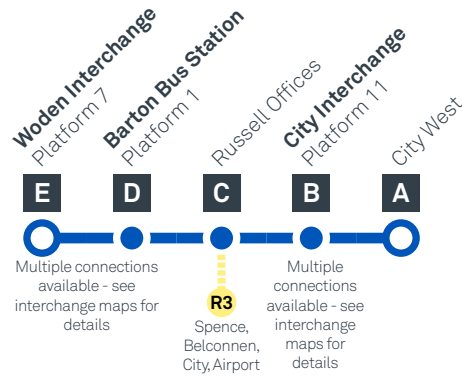

WODEN TO CITY WEST

via Forrest, Barton, Russell and City

Effective 18 July 2020

59

MONDAY TO FRIDAY (CONTINUED)

PM	59	2:38	2:55	2:59	3:11	3:16
	59	2:53	3:10	3:14	3:26	3:31
	59	T3:05	S3:24	S3:29	S3:40	S3:45
	59	H3:08	H3:25	H3:29	H3:41	H3:46
	59	3:24	3:41	3:45	3:57	4:02
	59	3:41	3:58	4:02	4:14	4:19
	59	3:56	4:13	4:17	4:29	4:34
	59	4:09	4:26	4:30	4:42	4:47
	59	4:23	4:40	4:44	4:56	5:01
	59	4:38	4:55	4:59	5:11	5:16
	59	4:53	5:10	5:14	5:26	5:31
	59	5:08	5:25	5:29	5:41	5:46
	59	5:22	5:38	5:41	5:53	5:58
	59	5:35	5:51	5:54	6:06	6:11
	59	5:52	6:08	6:11	6:23	6:28
	59	6:08	6:24	6:27	6:39	6:44
	59	6:23	6:39	6:42	6:54	6:59
	59	6:43	6:59	7:02	7:11	7:16
	59	7:03	7:17	7:20	7:29	7:34
	59	7:33	7:47	7:50	7:59	8:04
	59	8:33	8:47	8:50	8:59	9:04
	59	9:33	9:47	9:50	9:59	10:04
	59	10:33	10:47	10:50	10:59	11:04
	59	11:33	11:47	11:50	11:59	12:04

Explanations

H Operates School Holidays Only

S Operates School Days Only

T Operates School Days Only & Diverts via Sydney Ave for Telopea Park School

transport.act.gov.au

ACT
Government

Transport
Canberra