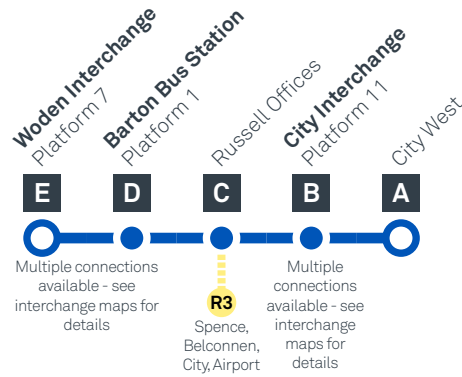

Explanations

H Operates School Holidays Only

S Operates School Days Only

T Operates School Days Only & Diverts via Sydney Ave for Telopea Park School

WODEN TO CITY WEST

via Forrest, Barton, Russell and City

Explanations

H Operates School Holidays Only

S Operates School Days Only

T Operates School Days Only & Diverts via Sydney Ave for Telopea Park School

transport.act.gov.au

ACT
Government

Transport
Canberra

WODEN TO CITY WEST

via Forrest, Barton, Russell and City

Effective 18 July 2020

59

SATURDAY

AM	59	7:28	7:41	7:44	7:53	7:58
	59	9:28	9:43	9:46	9:55	10:00
	59	11:28	11:43	11:46	11:55	12:00
PM	59	1:28	1:43	1:46	1:55	2:00
	59	3:28	3:43	3:46	3:55	4:00
	59	5:28	5:42	5:45	5:53	5:58
	59	7:28	7:42	7:45	7:53	7:58
	59	9:28	9:41	9:44	9:52	9:57
	59	11:28	11:41	11:44	11:52	11:57

CITY WEST TO WODEN

via City, Russell, Barton and Forrest

Effective 18 July 2020

59

ROUTE MAP

FREQUENT ROUTE

Buses depart every 15 minutes or better between 6:30am and 6:30pm Monday to Friday

- Bus route
- Bus interchange
- Mode interchange
- Educational institution
- Hospital
- Bicycle lockers
- Park and Ride
- R2 RAPID route
- Bus terminus
- 59 Route number
- Shopping centre
- Bicycle rails
- Bicycle cage
- Bus stop / this side only