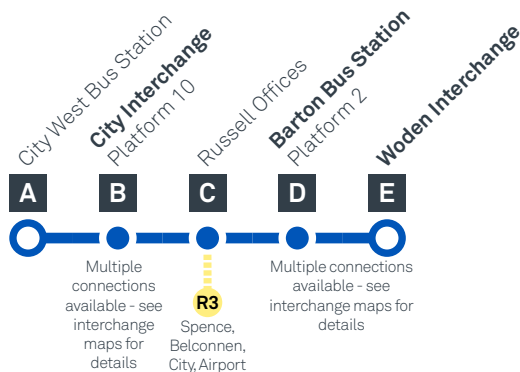

CITY WEST TO WODEN

via City, Russell, Barton and Forrest

Effective 18 July 2020

59

MONDAY TO FRIDAY (CONTINUED)

PM	59	2:41	2:46	2:56	2:59	3:15
	59	2:56	3:01	3:11	3:14	3:30
	59	H3:11	H3:16	H3:26	H3:29	H3:45
	59	S3:14	S3:18	S3:28	T3:31	S3:51
	59	3:27	3:32	3:42	3:45	4:01
	59	3:42	3:47	3:57	4:00	4:16
	59	3:59	4:04	4:14	4:17	4:33
	59	4:14	4:19	4:29	4:32	4:48
	59	4:29	4:34	4:44	4:47	5:03
	59	4:42	4:47	4:57	5:00	5:16
	59	4:56	5:01	5:11	5:14	5:30
	59	5:11	5:16	5:26	5:29	5:44
	59	5:26	5:31	5:41	5:44	5:59
	59	5:41	5:46	5:56	5:59	6:14
	59	5:56	6:01	6:11	6:14	6:29
	59	6:11	6:16	6:26	6:29	6:44
	59	6:26	6:31	6:41	6:44	6:59
	59	6:41	6:46	6:56	6:59	7:13
	59	6:56	7:01	7:08	7:11	7:25
	59	7:11	7:16	7:23	7:26	7:40
	59	7:26	7:31	7:38	7:41	7:55
	59	7:46	7:51	7:58	8:01	8:15
	59	8:16	8:21	8:28	8:31	8:45
	59	9:16	9:21	9:28	9:31	9:45
	59	10:16	10:21	10:28	10:31	10:45
	59	11:16	11:21	11:28	11:31	11:45

Explanations

H Operates School Holidays Only

S Operates School Days Only

T Operates School Days Only & Diverts via Sydney Ave for Telopea Park School