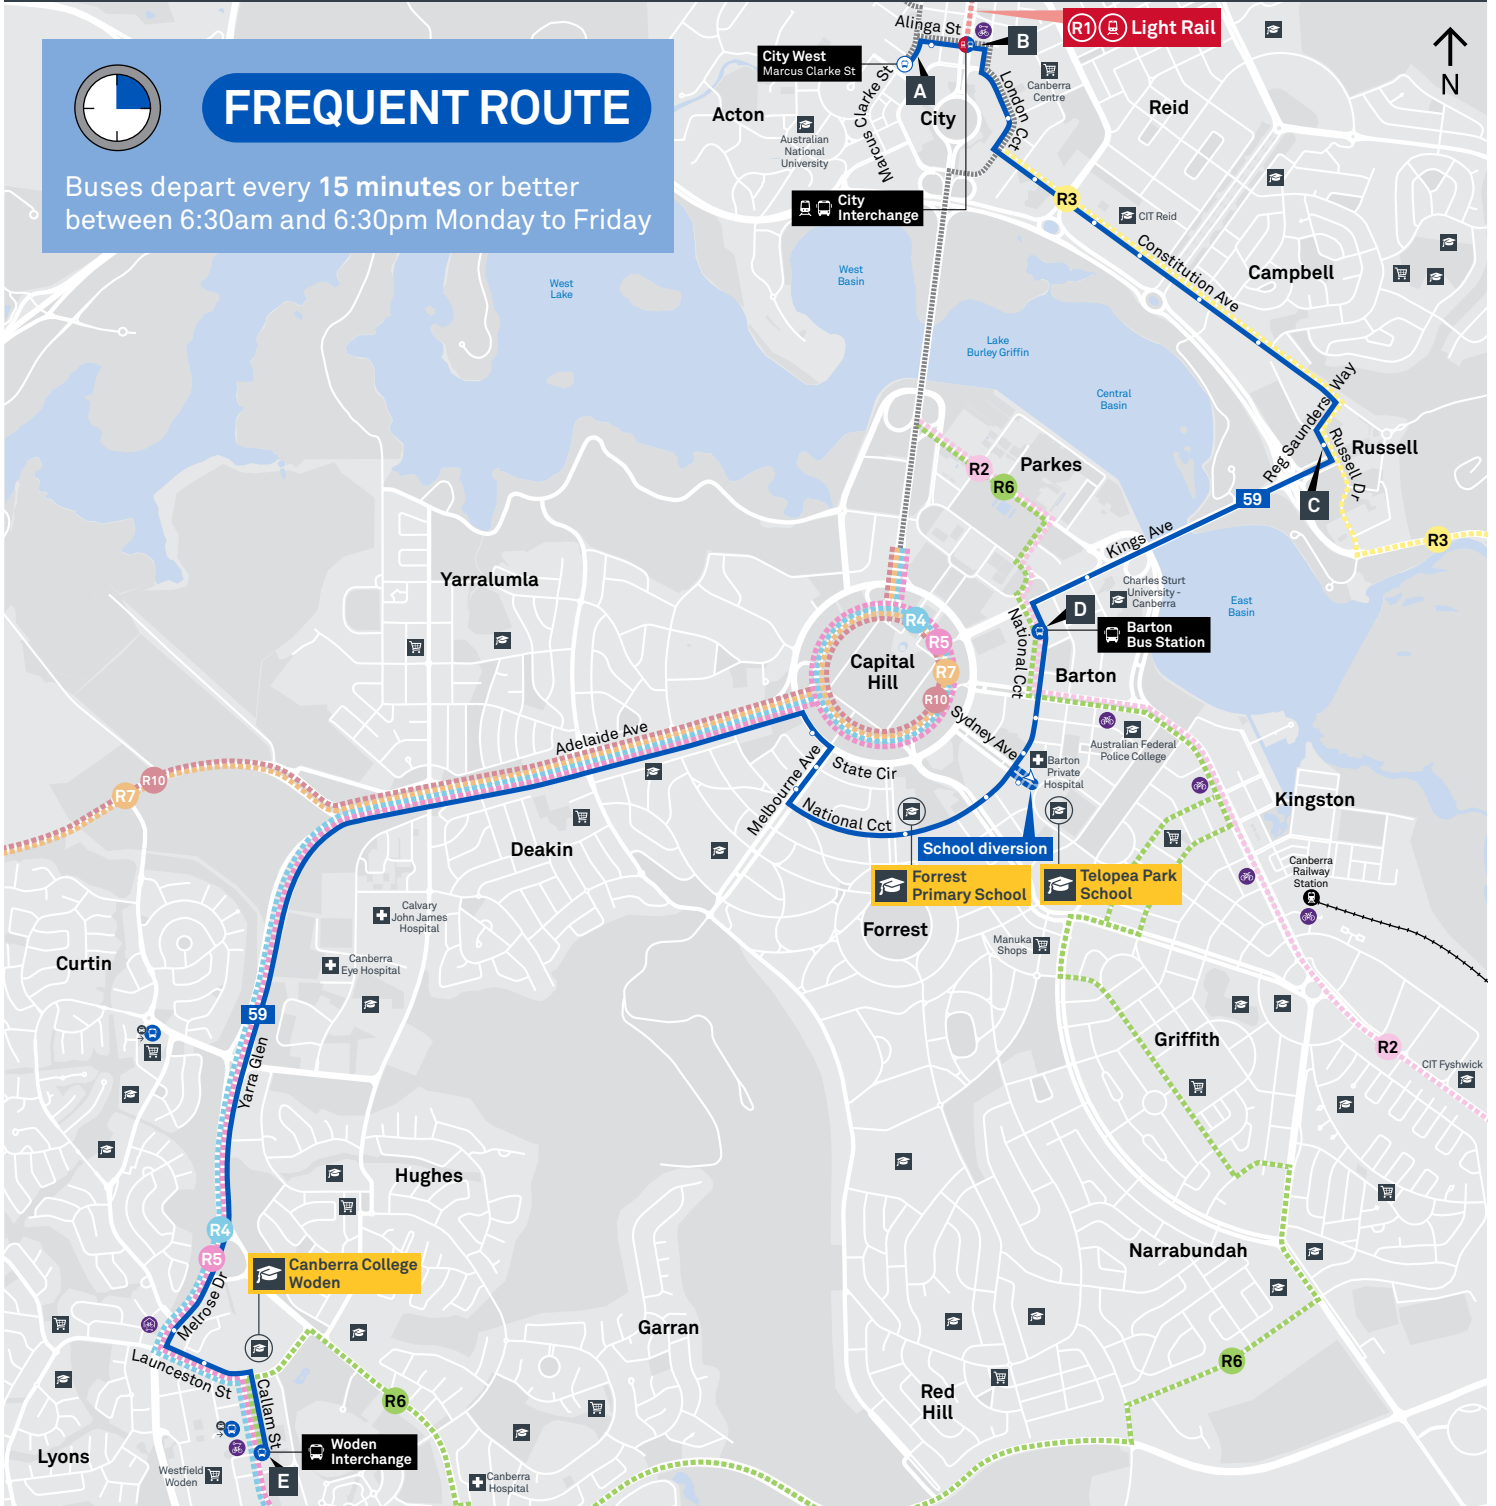

WODEN TO CITY WEST

via Forrest, Barton, Russell and City

Effective 18 July 2020

MONDAY TO FRIDAY

AM	59	5:41	5:56	5:59	6:08	6:13
	59	5:54	6:09	6:12	6:21	6:26
	59	6:08	6:23	6:26	6:35	6:40
	59	6:23	6:38	6:41	6:50	6:55
	59	6:39	6:54	6:57	7:06	7:11
	59	6:54	7:09	7:12	7:21	7:26
	59	7:08	7:23	7:26	7:36	7:41
	59	7:22	7:38	7:42	7:53	7:58
	59	7:38	7:56	8:00	8:11	8:16
	59	7:53	8:11	8:15	8:26	8:31
	59	H8:09	H8:27	H8:31	H8:42	H8:47
	59	T8:09	S8:28	S8:33	S8:44	S8:46
	59	8:25	8:43	8:47	8:58	9:03
	59	8:41	8:59	9:02	9:13	9:18
	59	8:56	9:12	9:15	9:26	9:31
	59	9:09	9:24	9:27	9:38	9:43
	59	9:23	9:38	9:41	9:52	9:57
	59	9:38	9:53	9:56	10:07	10:12
	59	9:53	10:08	10:11	10:22	10:27
	59	10:08	10:23	10:26	10:37	10:42
	59	10:23	10:38	10:41	10:52	10:57
	59	10:38	10:53	10:56	11:07	11:12
	59	10:53	11:08	11:11	11:22	11:27
	59	11:08	11:23	11:26	11:37	11:42
	59	11:23	11:38	11:41	11:52	11:57
	59	11:38	11:53	11:56	12:07	12:12
	59	11:53	12:08	12:11	12:22	12:27
PM	59	12:08	12:23	12:26	12:37	12:42
	59	12:23	12:38	12:41	12:52	12:57
	59	12:38	12:53	12:56	1:07	1:12
	59	12:53	1:08	1:11	1:22	1:27
	59	1:08	1:23	1:26	1:37	1:42
	59	1:23	1:38	1:41	1:52	1:57
	59	1:38	1:53	1:56	2:07	2:12
	59	1:53	2:08	2:11	2:22	2:27
	59	2:08	2:23	2:26	2:38	2:43
	59	2:23	2:39	2:43	2:55	3:00

Explanations

H Operates School Holidays Only

S Operates School Days Only

T Operates School Days Only & Diverts via Sydney Ave for Telopea Park School

WODEN TO CITY WEST

via Forrest, Barton, Russell and City

CITY WEST TO WODEN

via City, Russell, Barton and Forrest

Effective 18 July 2020

59

ROUTE MAP

FREQUENT ROUTE

Buses depart every 15 minutes or better between 6:30am and 6:30pm Monday to Friday

- Bus route
- Bus interchange
- Mode interchange
- Educational institution
- Hospital
- Bicycle lockers
- Park and Ride
- R2 RAPID route
- Bus terminus
- 59 Route number
- Shopping centre
- Bicycle rails
- Bicycle cage
- Bus stop / this side only