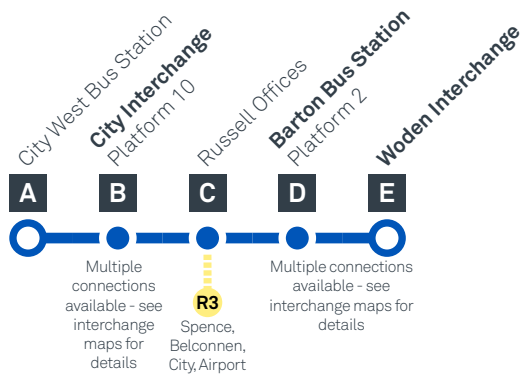

CITY WEST TO WODEN

via City, Russell, Barton and Forrest

Effective 18 July 2020

59

MONDAY TO FRIDAY

AM	59	5:49	5:54	6:03	6:06	6:21
	59	6:04	6:09	6:18	6:21	6:36
	59	6:19	6:24	6:33	6:36	6:51
	59	6:34	6:39	6:48	6:51	7:06
	59	6:49	6:54	7:03	7:06	7:21
	59	7:04	7:09	7:18	7:21	7:36
	59	7:19	7:24	7:34	7:37	7:53
	59	7:34	7:39	7:51	7:54	8:10
	59	7:49	7:54	8:06	8:09	8:25
	59	H8:02	H8:07	H8:19	H8:22	H8:38
	59	S8:02	S8:05	S8:17	T8:20	S8:40
	59	8:14	8:19	8:31	8:34	8:50
	59	8:27	8:32	8:44	8:47	9:03
	59	8:42	8:47	8:59	9:02	9:17
	59	8:58	9:03	9:12	9:15	9:30
	59	9:13	9:18	9:27	9:30	9:45
	59	9:28	9:33	9:42	9:45	10:00
	59	9:41	9:46	9:55	9:58	10:13
	59	9:56	10:01	10:10	10:13	10:28
	59	10:11	10:16	10:25	10:28	10:43
	59	10:26	10:31	10:40	10:43	10:58
	59	10:41	10:46	10:55	10:58	11:13
	59	10:56	11:01	11:10	11:13	11:28
	59	11:11	11:16	11:25	11:28	11:43
	59	11:26	11:31	11:40	11:43	11:58
	59	11:41	11:46	11:55	11:58	12:13
	59	11:56	12:01	12:10	12:13	12:28
PM	59	12:11	12:16	12:25	12:28	12:43
	59	12:26	12:31	12:40	12:43	12:58
	59	12:41	12:46	12:55	12:58	1:13
	59	12:56	1:01	1:10	1:13	1:28
	59	1:11	1:16	1:25	1:28	1:43
	59	1:26	1:31	1:40	1:43	1:58
	59	1:41	1:46	1:55	1:58	2:13
	59	1:56	2:01	2:10	2:13	2:28
	59	2:11	2:16	2:25	2:28	2:44
	59	2:26	2:31	2:41	2:44	3:00

Explanations

H Operates School Holidays Only

S Operates School Days Only

T Operates School Days Only & Diverts via Sydney Ave for Telopea Park School