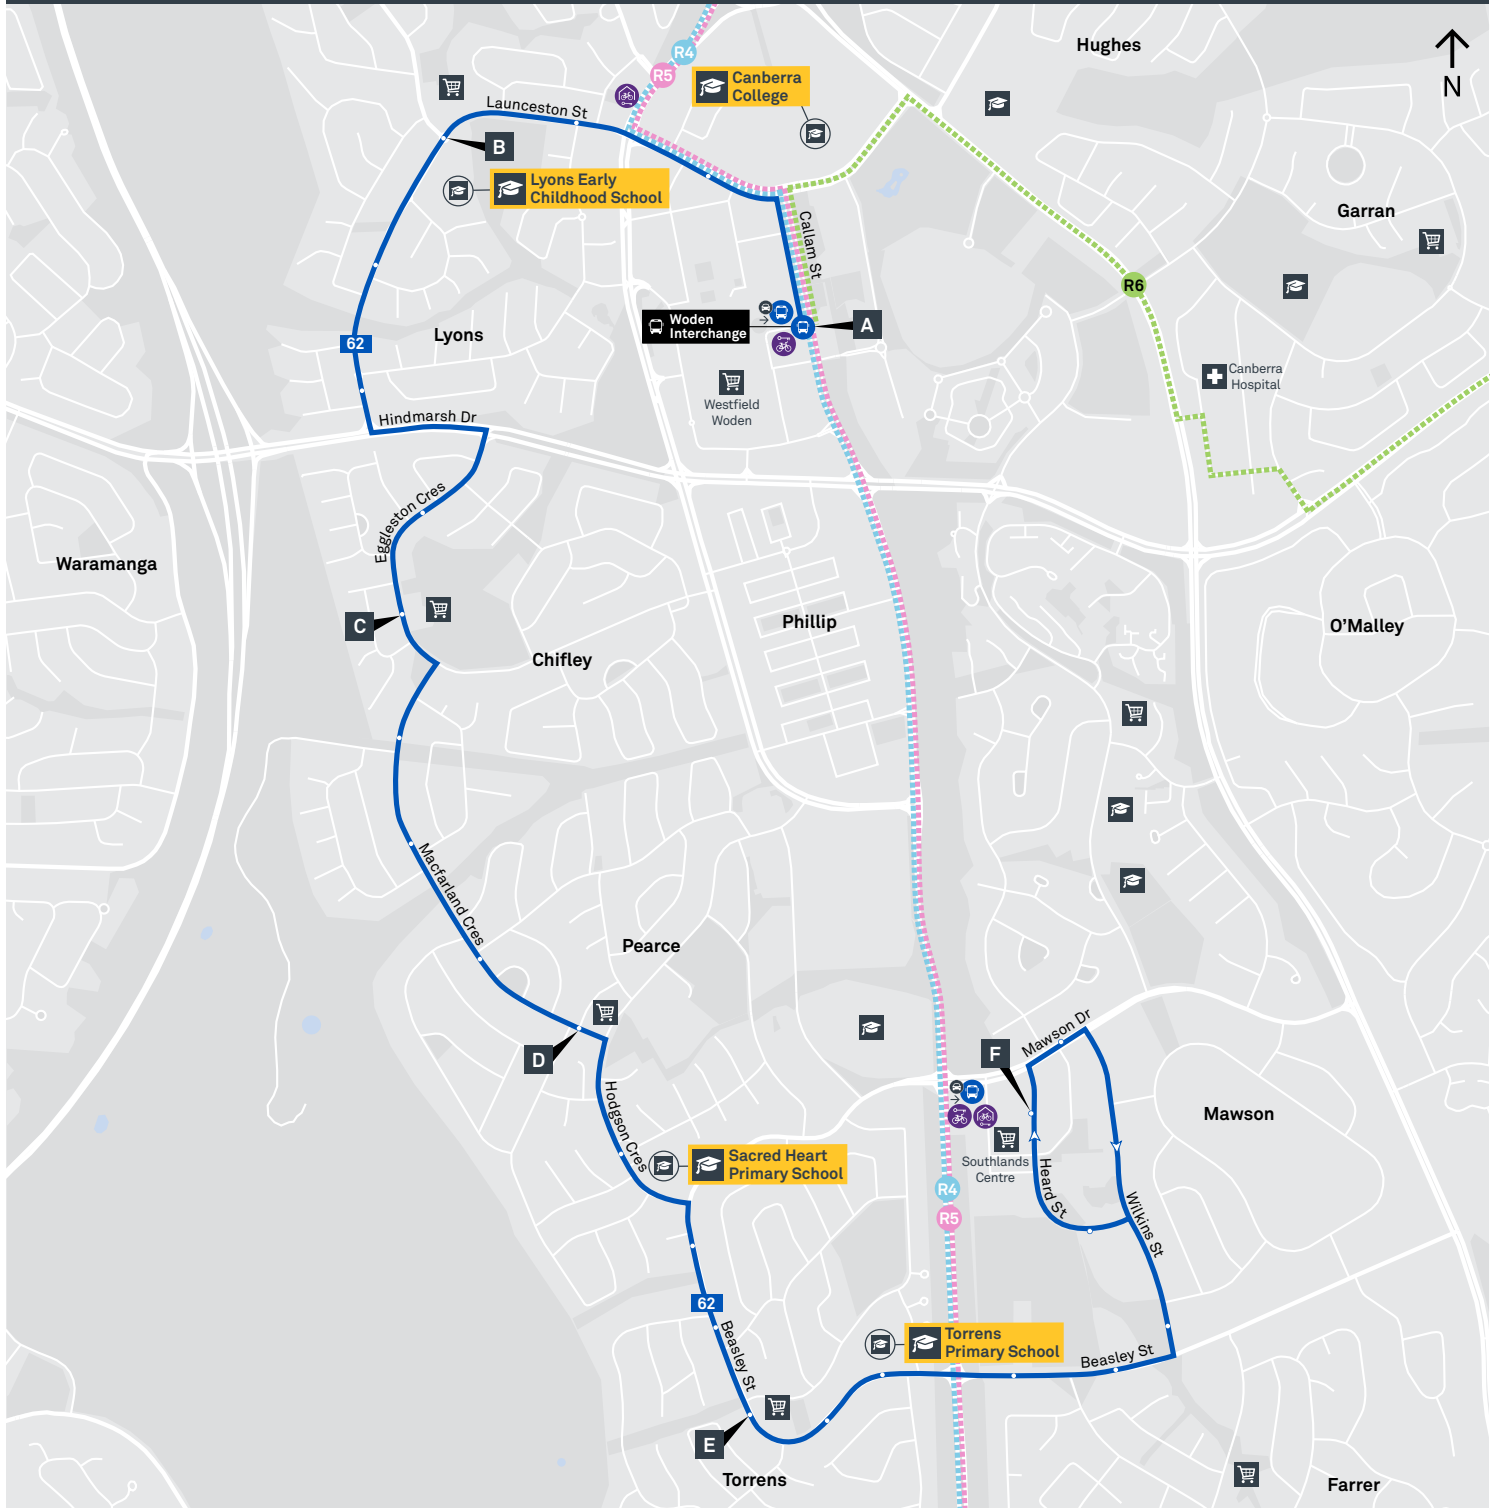

TORRENS LOOP via Chifley and Mawson

Effective 18 July 2020

SATURDAY

AM	62	6:36	6:39	6:43	6:45	6:47	6:51	6:56	6:58	7:00	7:04	7:10
	62	8:36	8:39	8:43	8:45	8:47	8:51	8:56	8:58	9:00	9:05	9:11
	62	10:36	10:41	10:45	10:47	10:49	10:53	10:58	11:00	11:02	11:07	11:13
PM	62	12:36	12:41	12:45	12:47	12:49	12:53	12:58	1:00	1:02	1:07	1:13
	62	2:36	2:41	2:45	2:47	2:49	2:53	2:58	3:00	3:02	3:07	3:13
	62	4:36	4:41	4:45	4:47	4:49	4:53	4:58	5:00	5:03	5:07	5:13
	62	6:36	6:40	6:44	6:46	6:48	6:52	6:57	6:59	7:02	7:06	7:12
	62	8:36	8:40	8:44	8:46	8:48	8:52	8:56	8:58	9:00	9:04	9:10
	62	10:36	10:40	10:44	10:46	10:48	10:52	10:56	10:58	11:00	11:04	11:10

SUNDAY AND PUBLIC HOLIDAYS

AM	62	8:36	8:39	8:43	8:45	8:47	8:51	8:56	8:58	9:00	9:05	9:11
	62	10:36	10:41	10:45	10:47	10:49	10:53	10:58	11:00	11:02	11:07	11:13
PM	62	12:36	12:41	12:45	12:47	12:49	12:53	12:58	1:00	1:02	1:07	1:13
	62	2:36	2:41	2:45	2:47	2:49	2:53	2:58	3:00	3:02	3:07	3:13
	62	4:36	4:41	4:45	4:47	4:49	4:53	4:58	5:00	5:03	5:07	5:13
	62	6:36	6:40	6:44	6:46	6:48	6:52	6:57	6:59	7:02	7:06	7:12
	62	8:36	8:40	8:44	8:46	8:48	8:52	8:56	8:58	9:00	9:04	9:10

TORRENS LOOP via Chifley and Mawson

Effective 18 July 2020

62

ROUTE MAP

- Bus route
- Bus interchange
- Mode interchange
- Educational institution
- Hospital
- Bicycle lockers
- Park and Ride
- R4** RAPID route
- Bus terminus
- 62** Route number
- Shopping centre
- Bicycle rails
- Bicycle cage
- Bus stop / this side only