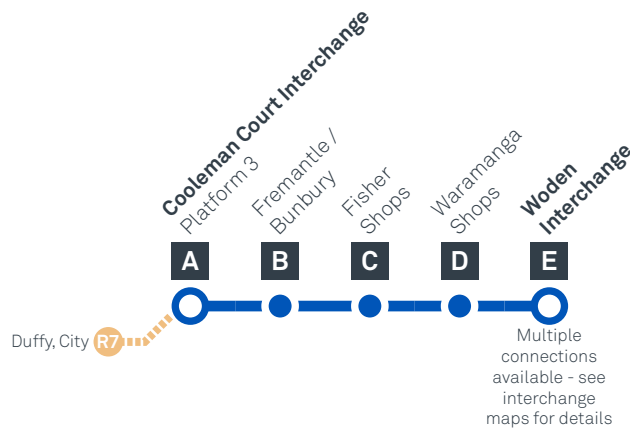

COOLEMAN COURT TO WODEN

via Stirling and Fisher

Effective 18 July 2020

63

MONDAY TO FRIDAY

	AM 63	5:50	5:55	6:00	6:03	6:11
	63	6:10	6:15	6:20	6:23	6:31
	63	6:30	6:35	6:40	6:43	6:51
	63	6:50	6:55	7:00	7:03	7:11
	63	7:09	7:14	7:19	7:22	7:30
	63	7:28	7:34	7:39	7:43	7:54
	63	7:46	7:52	7:57	8:01	8:12
	63	8:10	8:16	8:21	8:25	8:36
	63	H8:30	H8:36	H8:41	H8:45	H8:56
	63	S8:30	M8:36	S8:44	S8:48	S8:58
	63	8:54	9:00	9:05	9:08	9:18
	63	9:20	9:26	9:31	9:34	9:44
	63	9:50	9:56	10:01	10:04	10:14
	63	10:20	10:26	10:31	10:34	10:44
	63	10:50	10:56	11:01	11:04	11:14
	63	11:20	11:26	11:31	11:34	11:44
	63	11:50	11:56	12:01	12:04	12:14
	PM 63	12:20	12:26	12:31	12:34	12:44
	63	12:50	12:56	1:01	1:04	1:14
	63	1:20	1:26	1:31	1:34	1:44
	63	1:50	1:56	2:01	2:04	2:14
	63	2:20	2:26	2:31	2:35	2:45
	63	2:50	2:56	3:01	3:05	3:15
	63	H3:08	H3:14	H3:19	H3:23	H3:33
	63	S3:08	M3:14	S3:20	S3:24	S3:34
	63	3:28	3:34	3:39	3:43	3:53
	63	3:59	4:05	4:10	4:14	4:24
	63	4:21	4:27	4:32	4:36	4:46
	63	4:39	4:45	4:50	4:54	5:04
	63	4:58	5:04	5:09	5:13	5:23
	63	5:15	5:21	5:26	5:30	5:40
	63	5:36	5:42	5:47	5:50	6:00
	63	5:55	6:01	6:06	6:09	6:19
	63	6:16	6:22	6:27	6:30	6:40
	63	6:36	6:42	6:47	6:50	7:00
	63	7:08	7:13	7:17	7:20	7:28
	63	7:38	7:43	7:47	7:50	7:58
	63	8:08	8:13	8:17	8:20	8:28
	63	8:38	8:43	8:47	8:50	8:58
	63	9:38	9:43	9:47	9:50	9:58
	63	10:38	10:43	10:47	10:50	10:58

Explanations

- H** Operates School Holidays Only
- M** Operates School Days Only and travels via Mount Stromlo HS
- S** Operates School Days Only

COOLEMAN COURT TO WODEN via Stirling and Fisher

Effective 18 July 2020

COOLEMAN COURT TO WODEN

via Stirling and Fisher

Effective 18 July 2020

63

ROUTE MAP

- Bus route
- Bus interchange
- Mode interchange
- Educational institution
- Hospital
- Bicycle lockers
- Park and Ride
- R4 RAPID route
- Bus terminus
- 63 Route number
- Shopping centre
- Bicycle rails
- Bicycle cage
- Bus stop / this side only