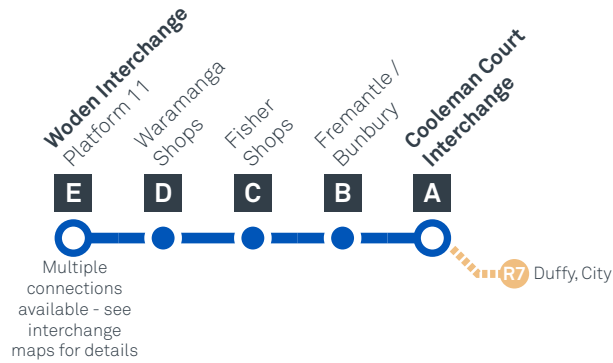

WODEN TO COOLEMAN COURT via Fisher and Stirling

Effective 18 July 2020

63

MONDAY TO FRIDAY

AM	63	5:38	5:47	5:50	5:54	6:02
	63	6:00	6:09	6:12	6:16	6:24
	63	6:18	6:27	6:30	6:34	6:42
	63	6:38	6:47	6:50	6:54	7:02
	63	6:57	7:06	7:09	7:13	7:21
	63	7:16	7:25	7:28	7:33	7:41
	63	7:38	7:48	7:51	7:56	8:04
	63	7:59	8:09	8:12	8:17	8:25
	63	H8:20	H8:30	H8:33	H8:38	H8:46
	63	S8:20	S8:32	M8:36	S8:41	S8:49
	63	8:49	8:59	9:02	9:07	9:14
	63	9:19	9:29	9:32	9:37	9:44
	63	9:48	9:58	10:01	10:06	10:13
	63	10:18	10:28	10:31	10:36	10:43
	63	10:48	10:58	11:01	11:06	11:13
	63	11:18	11:28	11:31	11:36	11:43
	63	11:48	11:58	12:01	12:06	12:13
PM	63	12:18	12:28	12:31	12:36	12:43
	63	12:48	12:58	1:01	1:06	1:13
	63	1:18	1:28	1:31	1:36	1:43
	63	1:48	1:58	2:01	2:06	2:13
	63	2:17	2:27	2:30	2:35	2:43
	63	H2:45	H2:57	H3:01	H3:06	H3:14
	63	S2:45	S2:57	M3:01	S3:10	S3:18
	63	3:16	3:28	3:32	3:37	3:45
	63	3:46	3:58	4:02	4:07	4:15
	63	4:04	4:16	4:20	4:25	4:33
	63	4:23	4:35	4:39	4:44	4:52
	63	4:41	4:53	4:57	5:02	5:10
	63	5:02	5:14	5:18	5:23	5:31
	63	5:22	5:34	5:38	5:43	5:50
	63	5:43	5:55	5:59	6:04	6:11
	63	6:03	6:15	6:19	6:24	6:31
	63	6:33	6:45	6:49	6:54	7:01
	63	7:03	7:11	7:14	7:19	7:26
	63	7:33	7:41	7:44	7:49	7:56
	63	8:03	8:11	8:14	8:19	8:26
	63	9:03	9:11	9:14	9:19	9:26
	63	10:03	10:11	10:14	10:19	10:26
	63	11:03	11:11	11:14	11:19	11:26

Explanations

- H** Operates School Holidays Only
- M** Operates School Days Only and travels via Mount Stromlo HS
- S** Operates School Days Only

WODEN TO COOLEMAN COURT via Fisher and Stirling

Effective 18 July 2020

COOLEMAN COURT TO WODEN

via Stirling and Fisher

Effective 18 July 2020

63

ROUTE MAP

- Bus route
- Bus interchange
- Mode interchange
- Educational institution
- Hospital
- Bicycle lockers
- Park and Ride
- R4 RAPID route
- Bus terminus
- 63 Route number
- Shopping centre
- Bicycle rails
- Bicycle cage
- Bus stop / this side only