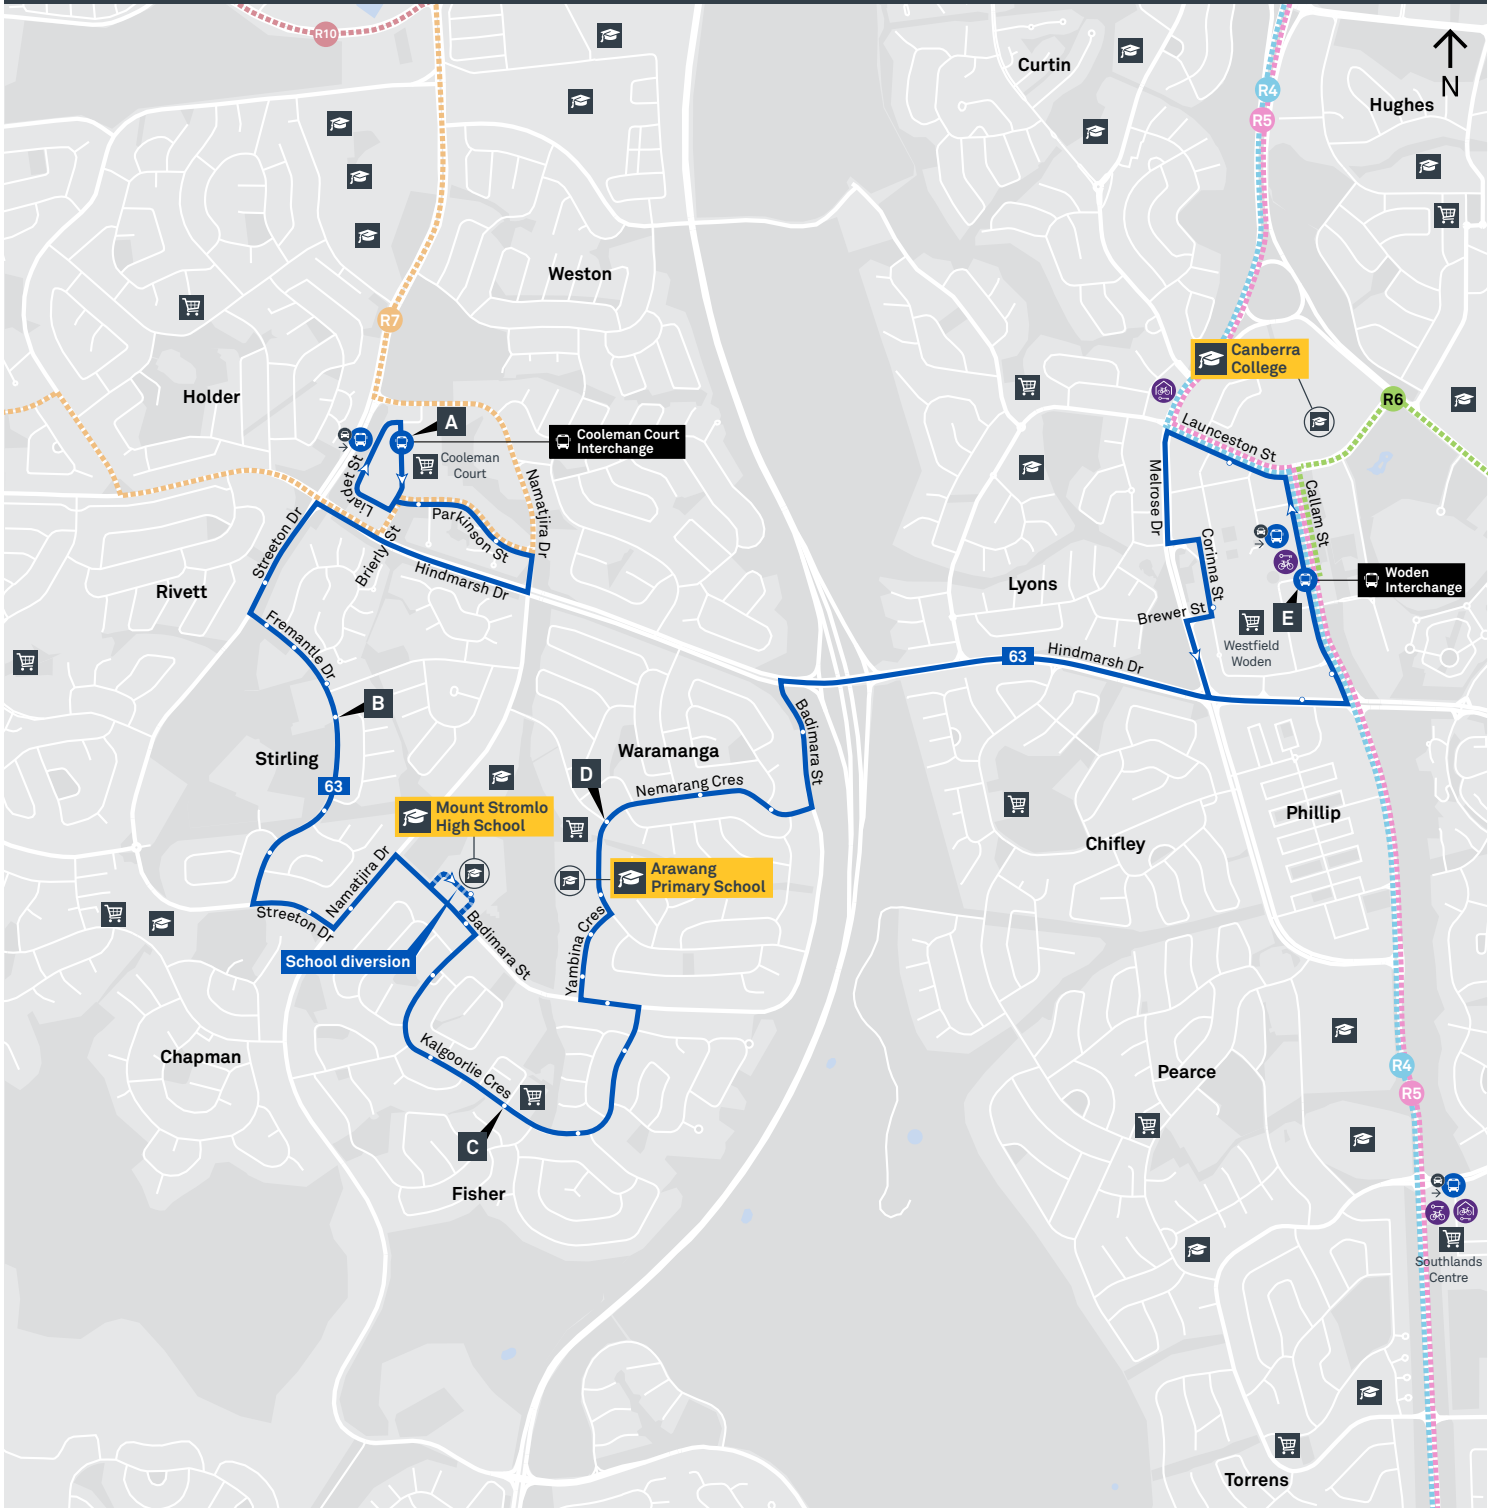

WODEN TO COOLEMAN COURT via Fisher and Stirling

Effective 18 July 2020

63

MONDAY TO FRIDAY

AM	63	5:38	5:47	5:50	5:54	6:02
	63	6:00	6:09	6:12	6:16	6:24
	63	6:18	6:27	6:30	6:34	6:42
	63	6:38	6:47	6:50	6:54	7:02
	63	6:57	7:06	7:09	7:13	7:21
	63	7:16	7:25	7:28	7:33	7:41
	63	7:38	7:48	7:51	7:56	8:04
	63	7:59	8:09	8:12	8:17	8:25
	63	H8:20	H8:30	H8:33	H8:38	H8:46
	63	S8:20	S8:32	M8:36	S8:41	S8:49
	63	8:49	8:59	9:02	9:07	9:14
	63	9:19	9:29	9:32	9:37	9:44
	63	9:48	9:58	10:01	10:06	10:13
	63	10:18	10:28	10:31	10:36	10:43
	63	10:48	10:58	11:01	11:06	11:13
	63	11:18	11:28	11:31	11:36	11:43
	63	11:48	11:58	12:01	12:06	12:13
PM	63	12:18	12:28	12:31	12:36	12:43
	63	12:48	12:58	1:01	1:06	1:13
	63	1:18	1:28	1:31	1:36	1:43
	63	1:48	1:58	2:01	2:06	2:13
	63	2:17	2:27	2:30	2:35	2:43
	63	H2:45	H2:57	H3:01	H3:06	H3:14
	63	S2:45	S2:57	M3:01	S3:10	S3:18
	63	3:16	3:28	3:32	3:37	3:45
	63	3:46	3:58	4:02	4:07	4:15
	63	4:04	4:16	4:20	4:25	4:33
	63	4:23	4:35	4:39	4:44	4:52
	63	4:41	4:53	4:57	5:02	5:10
	63	5:02	5:14	5:18	5:23	5:31
	63	5:22	5:34	5:38	5:43	5:50
	63	5:43	5:55	5:59	6:04	6:11
	63	6:03	6:15	6:19	6:24	6:31
	63	6:33	6:45	6:49	6:54	7:01
	63	7:03	7:11	7:14	7:19	7:26
	63	7:33	7:41	7:44	7:49	7:56
	63	8:03	8:11	8:14	8:19	8:26
	63	9:03	9:11	9:14	9:19	9:26
	63	10:03	10:11	10:14	10:19	10:26
	63	11:03	11:11	11:14	11:19	11:26

Explanations

- H** Operates School Holidays Only
- M** Operates School Days Only and travels via Mount Stromlo HS
- S** Operates School Days Only

WODEN TO COOLEMAN COURT via Fisher and Stirling

Effective 18 July 2020

COOLEMAN COURT TO WODEN

via Stirling and Fisher

Effective 18 July 2020

63

ROUTE MAP

- Bus route
- Bus interchange
- Mode interchange
- Educational institution
- Hospital
- Bicycle lockers
- Park and Ride
- R4 RAPID route
- Bus terminus
- 63 Route number
- Shopping centre
- Bicycle rails
- Bicycle cage
- Bus stop / this side only