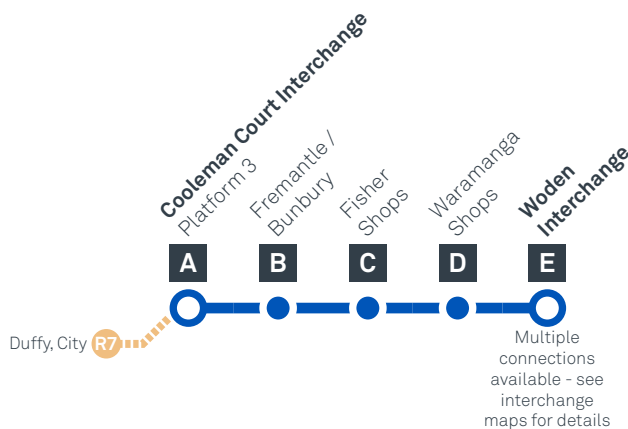

COOLEMAN COURT TO WODEN

via Stirling and Fisher

Effective 18 July 2020

63

MONDAY TO FRIDAY

	AM 63	5:50	5:55	6:00	6:03	6:11
	63	6:10	6:15	6:20	6:23	6:31
	63	6:30	6:35	6:40	6:43	6:51
	63	6:50	6:55	7:00	7:03	7:11
	63	7:09	7:14	7:19	7:22	7:30
	63	7:28	7:34	7:39	7:43	7:54
	63	7:46	7:52	7:57	8:01	8:12
	63	8:10	8:16	8:21	8:25	8:36
	63	H8:30	H8:36	H8:41	H8:45	H8:56
	63	S8:30	M8:36	S8:44	S8:48	S8:58
	63	8:54	9:00	9:05	9:08	9:18
	63	9:20	9:26	9:31	9:34	9:44
	63	9:50	9:56	10:01	10:04	10:14
	63	10:20	10:26	10:31	10:34	10:44
	63	10:50	10:56	11:01	11:04	11:14
	63	11:20	11:26	11:31	11:34	11:44
	63	11:50	11:56	12:01	12:04	12:14
	PM 63	12:20	12:26	12:31	12:34	12:44
	63	12:50	12:56	1:01	1:04	1:14
	63	1:20	1:26	1:31	1:34	1:44
	63	1:50	1:56	2:01	2:04	2:14
	63	2:20	2:26	2:31	2:35	2:45
	63	2:50	2:56	3:01	3:05	3:15
	63	H3:08	H3:14	H3:19	H3:23	H3:33
	63	S3:08	M3:14	S3:20	S3:24	S3:34
	63	3:28	3:34	3:39	3:43	3:53
	63	3:59	4:05	4:10	4:14	4:24
	63	4:21	4:27	4:32	4:36	4:46
	63	4:39	4:45	4:50	4:54	5:04
	63	4:58	5:04	5:09	5:13	5:23
	63	5:15	5:21	5:26	5:30	5:40
	63	5:36	5:42	5:47	5:50	6:00
	63	5:55	6:01	6:06	6:09	6:19
	63	6:16	6:22	6:27	6:30	6:40
	63	6:36	6:42	6:47	6:50	7:00
	63	7:08	7:13	7:17	7:20	7:28
	63	7:38	7:43	7:47	7:50	7:58
	63	8:08	8:13	8:17	8:20	8:28
	63	8:38	8:43	8:47	8:50	8:58
	63	9:38	9:43	9:47	9:50	9:58
	63	10:38	10:43	10:47	10:50	10:58

Explanations

- H** Operates School Holidays Only
- M** Operates School Days Only and travels via Mount Stromlo HS
- S** Operates School Days Only

COOLEMAN COURT TO WODEN via Stirling and Fisher

Effective 18 July 2020

COOLEMAN COURT TO WODEN

via Stirling and Fisher

Effective 18 July 2020

63

ROUTE MAP

- Bus route
- Bus interchange
- Mode interchange
- Educational institution
- Hospital
- Bicycle lockers
- Park and Ride
- R4 RAPID route
- Bus terminus
- 63 Route number
- Shopping centre
- Bicycle rails
- Bicycle cage
- Bus stop / this side only