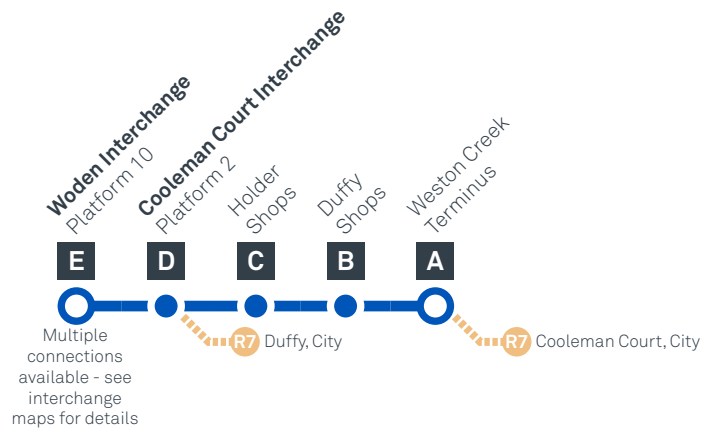

WODEN TO WESTON CREEK

via Cooleman Court and Rivett

Effective 18 July 2020

MONDAY TO FRIDAY

AM	65	5:57	6:08	6:12	6:15	6:20
	65	6:26	6:37	6:41	6:44	6:49
	65	6:58	7:09	7:13	7:16	7:21
	65	7:18	7:29	7:33	7:36	7:40
	65	7:33	7:46	7:50	7:53	7:57
	65	7:56	8:09	8:13	8:16	8:20
	65	8:31	8:44	8:48	8:51	8:55
	65	9:00	9:13	9:17	9:21	9:25
	65	9:27	9:40	9:44	9:48	9:52
	65	9:55	10:08	10:12	10:16	10:20
	65	10:25	10:38	10:42	10:46	10:50
	65	10:55	11:08	11:12	11:16	11:20
	65	11:25	11:38	11:42	11:46	11:50
	65	11:55	12:08	12:12	12:16	12:20
PM	65	12:25	12:38	12:42	12:46	12:50
	65	12:55	1:08	1:12	1:16	1:20
	65	1:25	1:38	1:42	1:46	1:50
	65	1:55	2:08	2:12	2:16	2:20
	65	2:25	2:39	2:44	2:48	2:52
	65	2:55	3:09	3:14	3:18	3:22
	65	3:25	3:39	3:44	3:48	3:52
	65	3:55	4:09	4:14	4:18	4:22
	65	4:10	4:24	4:29	4:33	4:37
	65	4:29	4:43	4:48	4:52	4:56
	65	4:59	5:13	5:18	5:22	5:26
	65	5:27	5:39	5:44	5:48	5:52
	65	5:55	6:07	6:12	6:16	6:20
	65	6:24	6:36	6:41	6:45	6:49
	65	6:53	7:05	7:09	7:12	7:16
	65	7:25	7:36	7:40	7:43	7:47
	65	7:55	8:06	8:10	8:13	8:17
	65	8:55	9:06	9:10	9:13	9:17
	65	9:55	10:06	10:10	10:13	10:17
	65	10:55	11:06	11:10	11:13	11:17

WODEN TO WESTON CREEK via Cooleman Court and Rivett

Effective 18 July 2020

SATURDAY

AM	65	8:00	8:10	8:15	8:18	8:23
	65	10:00	10:12	10:17	10:20	10:25
PM	65	12:00	12:12	12:17	12:20	12:25
	65	2:00	2:12	2:17	2:20	2:25
	65	4:00	4:12	4:17	4:20	4:25
	65	6:00	6:11	6:16	6:19	6:24
	65	8:00	8:10	8:15	8:18	8:23
	65	10:00	10:10	10:15	10:18	10:23
AM	65	12:00	12:10	12:15	12:18	12:23

WESTON CREEK TO WODEN

via Duffy and Cooleman Court

Effective 18 July 2020

65

ROUTE MAP

- Bus route
- Bus interchange
- Mode interchange
- Educational institution
- Hospital
- Bicycle lockers
- Park and Ride
- R4 RAPID route
- Bus terminus
- 65 Route number
- Shopping centre
- Bicycle rails
- Bicycle cage
- Bus stop / this side only