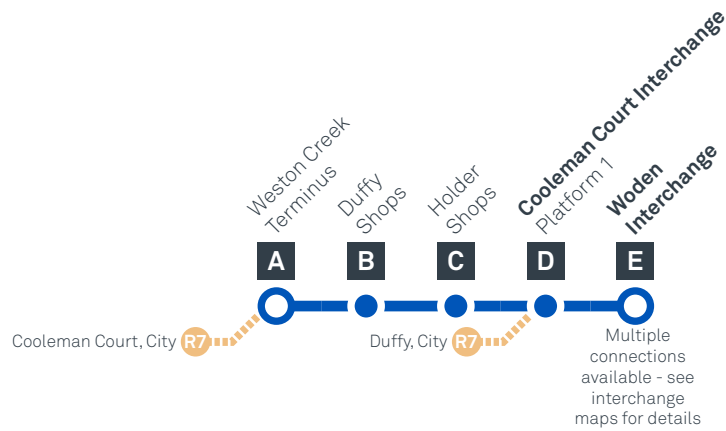

WESTON CREEK TO WODEN

via Duffy and Cooleman Court

Effective 18 July 2020

MONDAY TO FRIDAY

AM	65	5:39	5:41	5:44	5:48	5:57
	65	6:05	6:07	6:10	6:14	6:23
	65	6:25	6:27	6:30	6:34	6:43
	65	6:45	6:47	6:50	6:54	7:03
	65	7:08	7:10	7:13	7:17	7:26
	65	S 7:16	S 7:18	S 7:21	S 7:25	S 7:35
	65	7:26	7:28	7:31	7:37	7:49
	65	7:46	7:48	7:52	7:58	8:10
	65	8:02	8:04	8:08	8:14	8:26
	65	8:15	8:17	8:21	8:27	8:39
	65	8:47	8:49	8:53	8:59	9:09
	65	9:17	9:19	9:23	9:29	9:39
	65	9:43	9:45	9:49	9:55	10:05
	65	10:13	10:15	10:19	10:25	10:35
	65	10:43	10:45	10:49	10:55	11:05
	65	11:13	11:15	11:19	11:25	11:35
	65	11:43	11:45	11:49	11:55	12:05
PM	65	12:13	12:15	12:19	12:25	12:35
	65	12:43	12:45	12:49	12:55	1:05
	65	1:13	1:15	1:19	1:25	1:35
	65	1:43	1:45	1:49	1:55	2:05
	65	2:11	2:13	2:17	2:23	2:34
	65	2:40	2:42	2:46	2:52	3:04
	65	S 3:07	S 3:09	S 3:13	S 3:19	S 3:31
	65	H 3:10	H 3:12	H 3:16	H 3:22	H 3:34
	65	3:41	3:43	3:47	3:53	4:05
	65	4:13	4:15	4:19	4:25	4:37
	65	4:43	4:45	4:49	4:55	5:07
	65	5:13	5:15	5:19	5:25	5:35
	65	5:43	5:45	5:48	5:53	6:02
	65	6:11	6:13	6:16	6:21	6:30
	65	6:41	6:43	6:46	6:51	7:00
	65	7:11	7:13	7:16	7:20	7:28
	65	7:41	7:43	7:46	7:50	7:58
	65	8:11	8:13	8:16	8:20	8:28
	65	9:11	9:13	9:16	9:20	9:28
	65	10:11	10:13	10:16	10:20	10:28

WODEN TO WESTON CREEK via Cooleman Court and Rivett

Effective 18 July 2020

SATURDAY

AM	65	8:00	8:10	8:15	8:18	8:23
	65	10:00	10:12	10:17	10:20	10:25
PM	65	12:00	12:12	12:17	12:20	12:25
	65	2:00	2:12	2:17	2:20	2:25
	65	4:00	4:12	4:17	4:20	4:25
	65	6:00	6:11	6:16	6:19	6:24
	65	8:00	8:10	8:15	8:18	8:23
	65	10:00	10:10	10:15	10:18	10:23
AM	65	12:00	12:10	12:15	12:18	12:23

WESTON CREEK TO WODEN

via Duffy and Cooleman Court

Effective 18 July 2020

65

ROUTE MAP

- Bus route
- Bus interchange
- Mode interchange
- Educational institution
- Hospital
- Bicycle lockers
- Park and Ride
- R4 RAPID route
- Bus terminus
- 65 Route number
- Shopping centre
- Bicycle rails
- Bicycle cage
- Bus stop / this side only