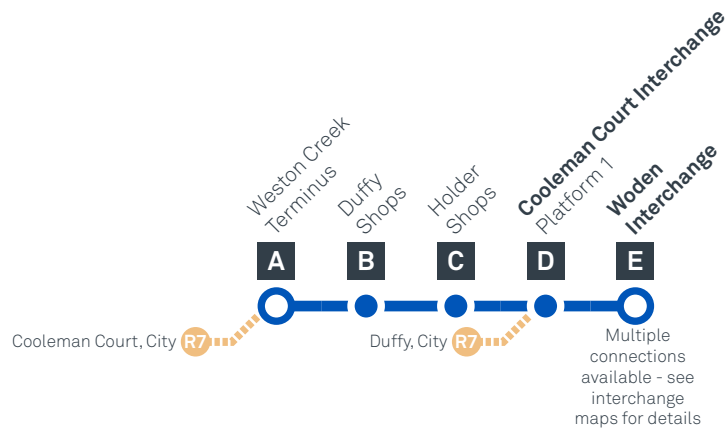

WESTON CREEK TO WODEN via Duffy and Cooleman Court

Effective 18 July 2020

SATURDAY

AM	65	7:33	7:35	7:38	7:44	7:54
	65	9:33	9:35	9:39	9:45	9:58
	65	11:33	11:35	11:39	11:45	11:58
PM	65	1:33	1:35	1:39	1:45	1:58
	65	3:33	3:35	3:39	3:45	3:58
	65	5:33	5:35	5:38	5:44	5:56
	65	7:33	7:35	7:38	7:44	7:56
	65	9:33	9:35	9:38	9:44	9:54
	65	11:33	11:35	11:38	11:44	11:54

SUNDAY AND PUBLIC HOLIDAYS

AM	65	7:33	7:35	7:38	7:44	7:54
	65	9:33	9:35	9:39	9:45	9:58
	65	11:33	11:35	11:39	11:45	11:58
PM	65	1:33	1:35	1:39	1:45	1:58
	65	3:33	3:35	3:39	3:45	3:58
	65	5:33	5:35	5:38	5:44	5:56
	65	7:33	7:35	7:38	7:44	7:56
	65	9:33	9:35	9:38	9:44	9:54