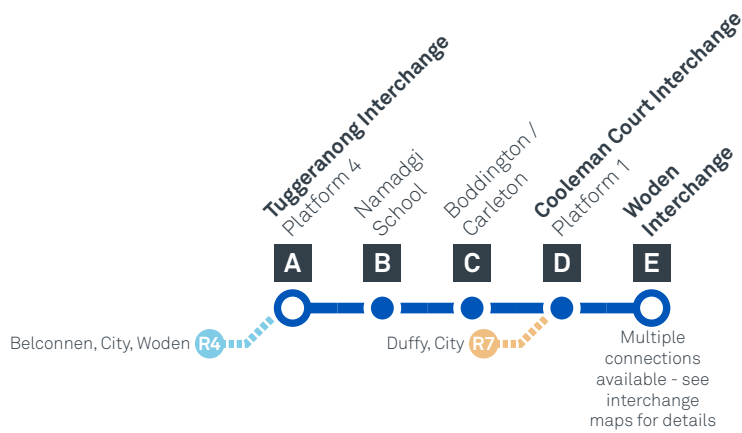

TUGGERANONG TO WODEN

via Kambah West and Cooleman Court

Effective 18 July 2020

MONDAY TO FRIDAY

AM	70	5:34	5:42	5:48	5:57	6:06
	70	5:53	6:01	6:07	6:16	6:25
	70	6:12	6:20	6:26	6:35	6:44
	70	6:31	6:39	6:45	6:54	7:03
	70	6:52	7:00	7:06	7:15	7:24
	70	7:09	7:17	7:23	7:32	7:44
	70	7:28	7:38	7:45	7:55	8:07
	70	7:51	8:02	8:09	8:19	8:31
	70	8:11	8:22	8:29	8:39	8:51
	70	8:33	8:44	8:51	9:01	9:11
	70	9:03	9:14	9:20	9:29	9:39
	70	9:31	9:42	9:48	9:57	10:07
	70	10:01	10:12	10:18	10:27	10:37
	70	10:31	10:42	10:48	10:57	11:07
	70	11:01	11:12	11:18	11:27	11:37
	70	11:31	11:42	11:48	11:57	12:07
PM	70	12:01	12:12	12:18	12:27	12:37
	70	12:31	12:42	12:48	12:57	1:07
	70	1:01	1:12	1:18	1:27	1:37
	70	1:31	1:42	1:48	1:57	2:07
	70	2:00	2:11	2:17	2:26	2:37
	70	2:29	2:40	2:47	2:57	3:09
	70	2:57	3:08	3:15	3:25	3:37
	70	3:31	3:42	3:49	3:59	4:11
	70	4:02	4:13	4:20	4:30	4:42
	70	4:31	4:42	4:49	4:59	5:11
	70	5:01	5:12	5:19	5:29	5:38
	70	5:31	5:42	5:48	5:57	6:06
	70	6:00	6:11	6:17	6:26	6:35
	70	6:30	6:41	6:47	6:56	7:04
	70	7:01	7:09	7:14	7:23	7:31
	70	7:31	7:39	7:44	7:53	8:01
	70	8:01	8:09	8:14	8:23	8:31
	70	8:31	8:39	8:44	8:53	9:01
	70	9:01	9:09	9:14	9:23	9:31
	70	10:01	10:09	10:14	10:23	10:31
	70	11:01	11:09	11:14	11:23	11:31

TUGGERANONG TO WODEN via Kambah West and Cooleman Court

Effective 18 July 2020

SATURDAY

AM	70	6:46	6:55	7:00	7:09	7:18
	70	8:46	8:55	9:00	9:09	9:20
	70	10:46	10:55	11:00	11:09	11:20
PM	70	12:46	12:55	1:00	1:09	1:20
	70	2:46	2:55	3:00	3:09	3:20
	70	4:46	4:55	5:00	5:09	5:19
	70	6:46	6:55	7:00	7:09	7:19
	70	8:46	8:54	8:59	9:08	9:16
	70	10:46	10:54	10:59	11:08	11:16

TUGGERANONG TO WODEN

via Kambah West and Coleman Court

Effective 18 July 2020

ROUTE MAP

- Bus route
- Bus interchange
- Mode interchange
- Educational institution
- Hospital
- Bicycle lockers
- Bicycle cage
- Park and Ride
- R4 RAPID route
- Bus terminus
- Route number
- Shopping centre
- Bicycle rails
- Bus stop / this side only