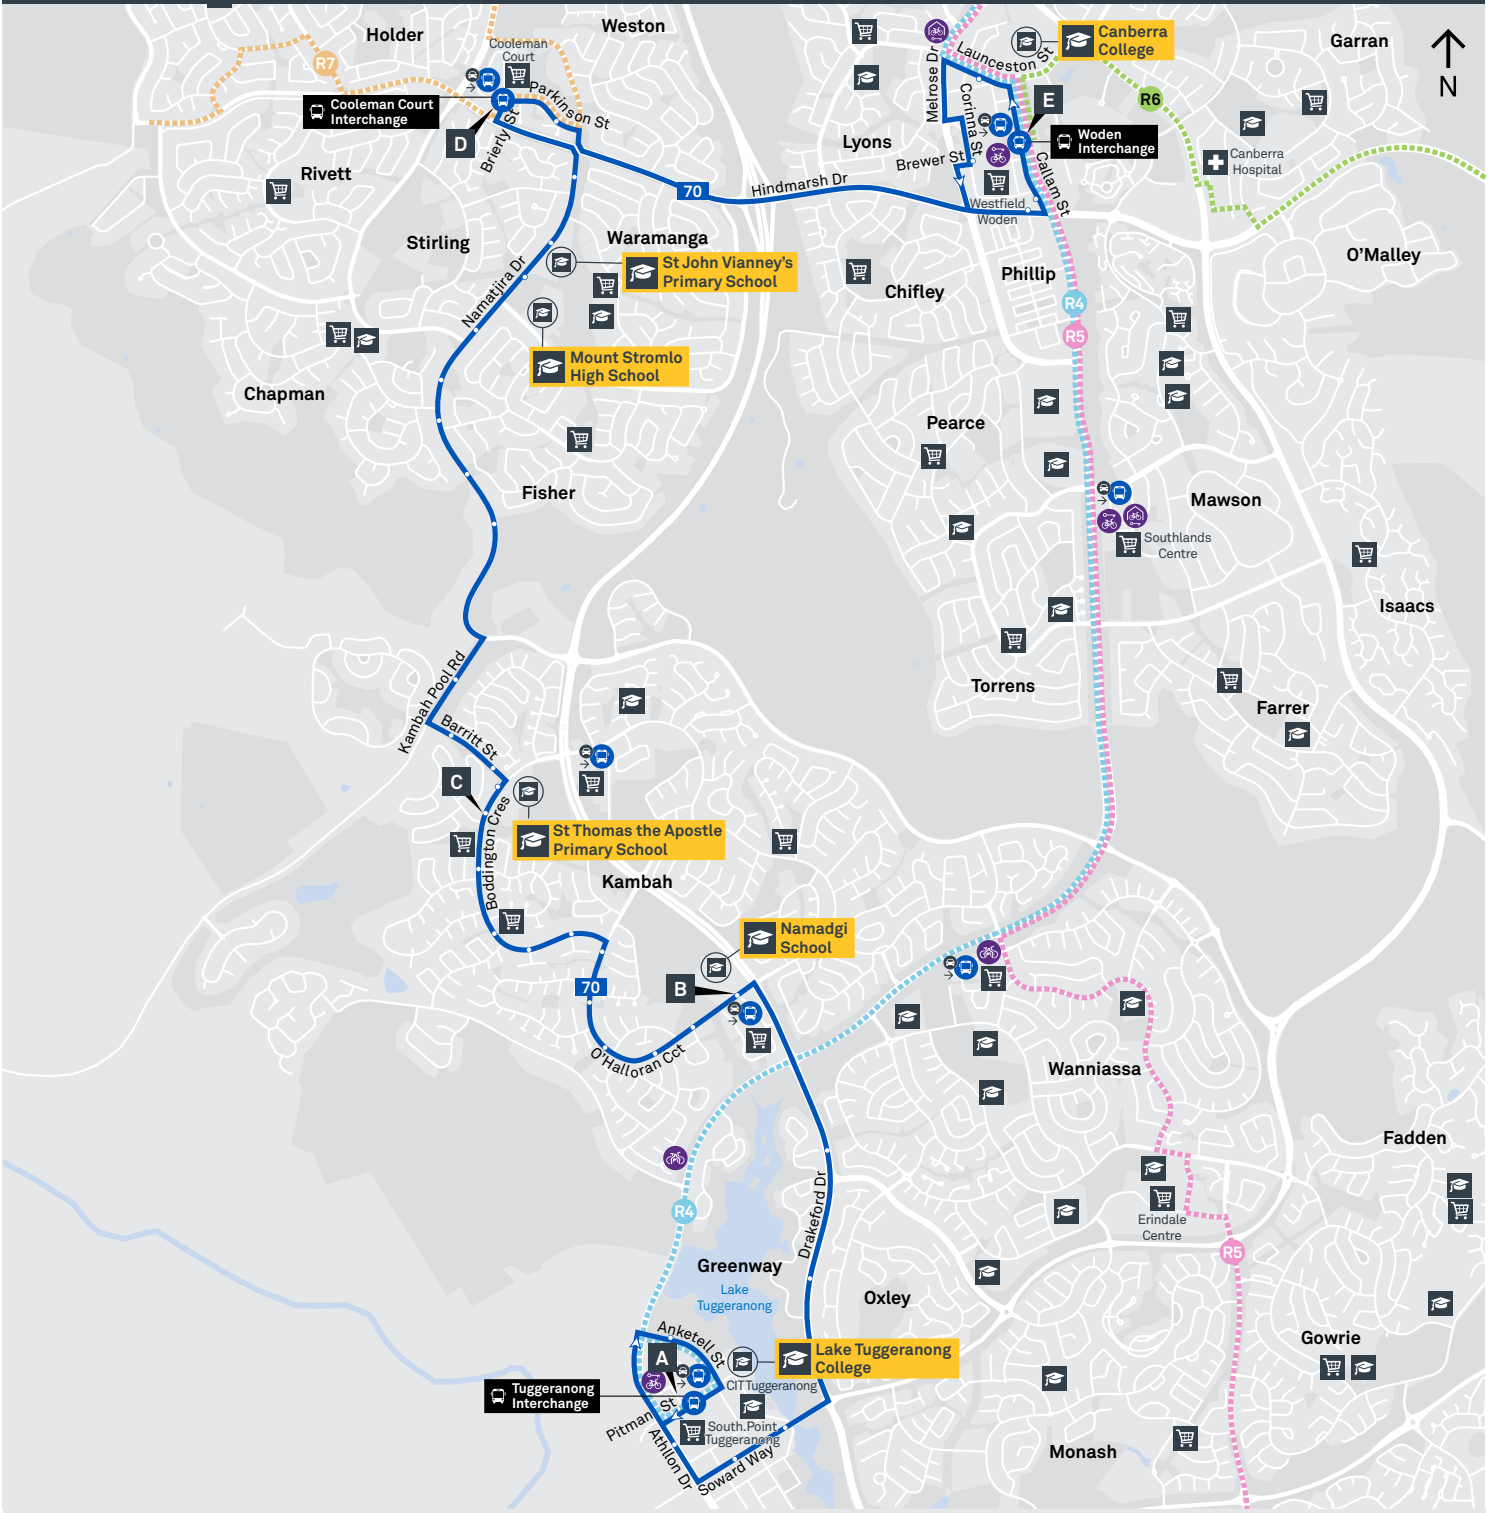

WODEN TO TUGGERANONG via Coleman Court and Kambah West

Effective 18 July 2020

MONDAY TO FRIDAY

AM	70	5:36	5:45	5:53	5:58	6:14
	70	5:55	6:04	6:12	6:17	6:33
	70	6:16	6:25	6:33	6:38	6:54
	70	6:36	6:45	6:53	6:58	7:14
	70	6:57	7:06	7:14	7:19	7:35
	70	7:20	7:29	7:39	7:45	8:01
	70	7:35	7:47	7:57	8:03	8:19
	70	7:58	8:10	8:20	8:26	8:42
	70	8:28	8:40	8:50	8:56	9:11
	70	8:56	9:07	9:16	9:21	9:35
	70	9:25	9:36	9:45	9:50	10:04
	70	9:54	10:05	10:14	10:19	10:33
	70	10:24	10:35	10:44	10:49	11:03
	70	10:54	11:05	11:14	11:19	11:33
	70	11:24	11:35	11:44	11:49	12:03
	70	11:54	12:05	12:14	12:19	12:33
PM	70	12:24	12:35	12:44	12:49	1:03
	70	12:54	1:05	1:14	1:19	1:33
	70	1:24	1:35	1:44	1:49	2:03
	70	1:54	2:05	2:14	2:19	2:33
	70	2:25	2:37	2:47	2:53	3:09
	70	2:55	3:07	3:17	3:23	3:39
	70	3:29	3:41	3:51	3:57	4:13
	70	3:58	4:10	4:20	4:26	4:42
	70	S4:06	S4:18	S4:28	S4:34	S4:50
	70	4:24	4:36	4:46	4:52	5:08
	70	4:53	5:05	5:15	5:21	5:37
	70	5:21	5:33	5:44	5:50	6:05
	70	5:53	6:06	6:17	6:23	6:38
	70	6:24	6:37	6:48	6:54	7:08
	70	6:54	7:05	7:14	7:19	7:32
	70	7:24	7:34	7:43	7:48	8:01
	70	7:54	8:04	8:13	8:18	8:31
	70	8:22	8:32	8:41	8:46	8:59
	70	8:54	9:04	9:13	9:18	9:31
	70	9:54	10:04	10:13	10:18	10:31
	70	10:54	11:04	11:13	11:18	11:31

Explanations

S Operates School Days Only

WODEN TO TUGGERANONG via Cooleman Court and Kambah West

Effective 18 July 2020

SATURDAY

AM	70	7:29	7:38	7:47	7:52	8:06
	70	9:29	9:40	9:49	9:54	10:09
	70	11:29	11:40	11:49	11:54	12:09
PM	70	1:29	1:40	1:49	1:54	2:09
	70	3:29	3:40	3:49	3:54	4:09
	70	5:29	5:40	5:49	5:54	6:08
	70	7:29	7:40	7:49	7:54	8:08
	70	9:29	9:39	9:48	9:53	10:07
	70	11:29	11:39	11:48	11:53	12:07

TUGGERANONG TO WODEN

via Kambah West and Coleman Court

Effective 18 July 2020

ROUTE MAP

- Bus route
- Bus interchange
- Mode interchange
- Educational institution
- Hospital
- Bicycle lockers
- Bicycle cage
- Park and Ride
- R4 RAPID route
- Bus terminus
- Route number
- Shopping centre
- Bicycle rails
- Bus stop / this side only