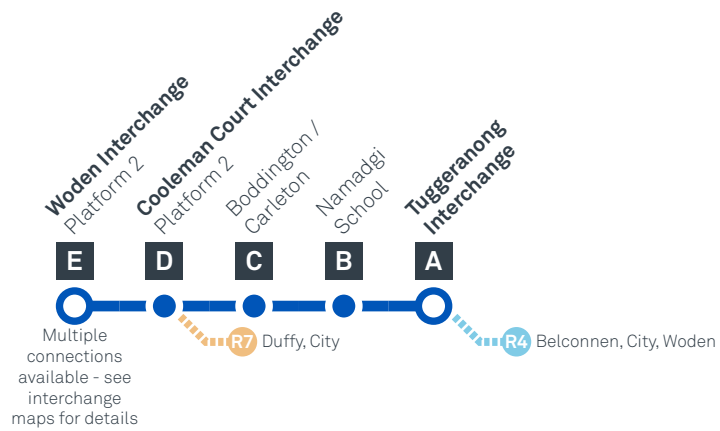

WODEN TO TUGGERANONG via Coleman Court and Kambah West

Effective 18 July 2020

MONDAY TO FRIDAY

AM	70	5:36	5:45	5:53	5:58	6:14
	70	5:55	6:04	6:12	6:17	6:33
	70	6:16	6:25	6:33	6:38	6:54
	70	6:36	6:45	6:53	6:58	7:14
	70	6:57	7:06	7:14	7:19	7:35
	70	7:20	7:29	7:39	7:45	8:01
	70	7:35	7:47	7:57	8:03	8:19
	70	7:58	8:10	8:20	8:26	8:42
	70	8:28	8:40	8:50	8:56	9:11
	70	8:56	9:07	9:16	9:21	9:35
	70	9:25	9:36	9:45	9:50	10:04
	70	9:54	10:05	10:14	10:19	10:33
	70	10:24	10:35	10:44	10:49	11:03
	70	10:54	11:05	11:14	11:19	11:33
	70	11:24	11:35	11:44	11:49	12:03
	70	11:54	12:05	12:14	12:19	12:33
PM	70	12:24	12:35	12:44	12:49	1:03
	70	12:54	1:05	1:14	1:19	1:33
	70	1:24	1:35	1:44	1:49	2:03
	70	1:54	2:05	2:14	2:19	2:33
	70	2:25	2:37	2:47	2:53	3:09
	70	2:55	3:07	3:17	3:23	3:39
	70	3:29	3:41	3:51	3:57	4:13
	70	3:58	4:10	4:20	4:26	4:42
	70	S4:06	S4:18	S4:28	S4:34	S4:50
	70	4:24	4:36	4:46	4:52	5:08
	70	4:53	5:05	5:15	5:21	5:37
	70	5:21	5:33	5:44	5:50	6:05
	70	5:53	6:06	6:17	6:23	6:38
	70	6:24	6:37	6:48	6:54	7:08
	70	6:54	7:05	7:14	7:19	7:32
	70	7:24	7:34	7:43	7:48	8:01
	70	7:54	8:04	8:13	8:18	8:31
	70	8:22	8:32	8:41	8:46	8:59
	70	8:54	9:04	9:13	9:18	9:31
	70	9:54	10:04	10:13	10:18	10:31
	70	10:54	11:04	11:13	11:18	11:31

Explanations

S Operates School Days Only

WODEN TO TUGGERANONG via Cooleman Court and Kambah West

Effective 18 July 2020

SATURDAY

AM	70	7:29	7:38	7:47	7:52	8:06
	70	9:29	9:40	9:49	9:54	10:09
	70	11:29	11:40	11:49	11:54	12:09
PM	70	1:29	1:40	1:49	1:54	2:09
	70	3:29	3:40	3:49	3:54	4:09
	70	5:29	5:40	5:49	5:54	6:08
	70	7:29	7:40	7:49	7:54	8:08
	70	9:29	9:39	9:48	9:53	10:07
	70	11:29	11:39	11:48	11:53	12:07

TUGGERANONG TO WODEN

via Kambah West and Coleman Court

Effective 18 July 2020

ROUTE MAP

- Bus route
- Bus interchange
- Mode interchange
- Educational institution
- Hospital
- Bicycle lockers
- Bicycle cage
- Park and Ride
- R4 RAPID route
- Bus terminus
- Route number
- Shopping centre
- Bicycle rails
- Bus stop / this side only