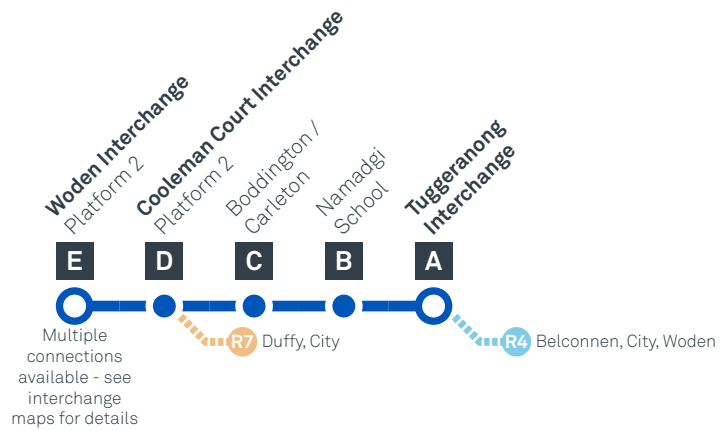

TUGGERANONG TO WODEN via Kambah West and Cooleman Court

Effective 18 July 2020

SATURDAY

AM	70	6:46	6:55	7:00	7:09	7:18
	70	8:46	8:55	9:00	9:09	9:20
	70	10:46	10:55	11:00	11:09	11:20
PM	70	12:46	12:55	1:00	1:09	1:20
	70	2:46	2:55	3:00	3:09	3:20
	70	4:46	4:55	5:00	5:09	5:19
	70	6:46	6:55	7:00	7:09	7:19
	70	8:46	8:54	8:59	9:08	9:16
	70	10:46	10:54	10:59	11:08	11:16

WODEN TO TUGGERANONG via Coleman Court and Kambah West

Effective 18 July 2020

MONDAY TO FRIDAY

AM	70	5:36	5:45	5:53	5:58	6:14
	70	5:55	6:04	6:12	6:17	6:33
	70	6:16	6:25	6:33	6:38	6:54
	70	6:36	6:45	6:53	6:58	7:14
	70	6:57	7:06	7:14	7:19	7:35
	70	7:20	7:29	7:39	7:45	8:01
	70	7:35	7:47	7:57	8:03	8:19
	70	7:58	8:10	8:20	8:26	8:42
	70	8:28	8:40	8:50	8:56	9:11
	70	8:56	9:07	9:16	9:21	9:35
	70	9:25	9:36	9:45	9:50	10:04
	70	9:54	10:05	10:14	10:19	10:33
	70	10:24	10:35	10:44	10:49	11:03
	70	10:54	11:05	11:14	11:19	11:33
	70	11:24	11:35	11:44	11:49	12:03
	70	11:54	12:05	12:14	12:19	12:33
PM	70	12:24	12:35	12:44	12:49	1:03
	70	12:54	1:05	1:14	1:19	1:33
	70	1:24	1:35	1:44	1:49	2:03
	70	1:54	2:05	2:14	2:19	2:33
	70	2:25	2:37	2:47	2:53	3:09
	70	2:55	3:07	3:17	3:23	3:39
	70	3:29	3:41	3:51	3:57	4:13
	70	3:58	4:10	4:20	4:26	4:42
	70	S4:06	S4:18	S4:28	S4:34	S4:50
	70	4:24	4:36	4:46	4:52	5:08
	70	4:53	5:05	5:15	5:21	5:37
	70	5:21	5:33	5:44	5:50	6:05
	70	5:53	6:06	6:17	6:23	6:38
	70	6:24	6:37	6:48	6:54	7:08
	70	6:54	7:05	7:14	7:19	7:32
	70	7:24	7:34	7:43	7:48	8:01
	70	7:54	8:04	8:13	8:18	8:31
	70	8:22	8:32	8:41	8:46	8:59
	70	8:54	9:04	9:13	9:18	9:31
	70	9:54	10:04	10:13	10:18	10:31
	70	10:54	11:04	11:13	11:18	11:31

TUGGERANONG TO WODEN

via Kambah West and Coleman Court

Effective 18 July 2020

ROUTE MAP

- Bus route
- Bus interchange
- Mode interchange
- Educational institution
- Hospital
- Bicycle lockers
- Bicycle cage
- Park and Ride
- R4 RAPID route
- Bus terminus
- Route number
- Shopping centre
- Bicycle rails
- Bus stop / this side only