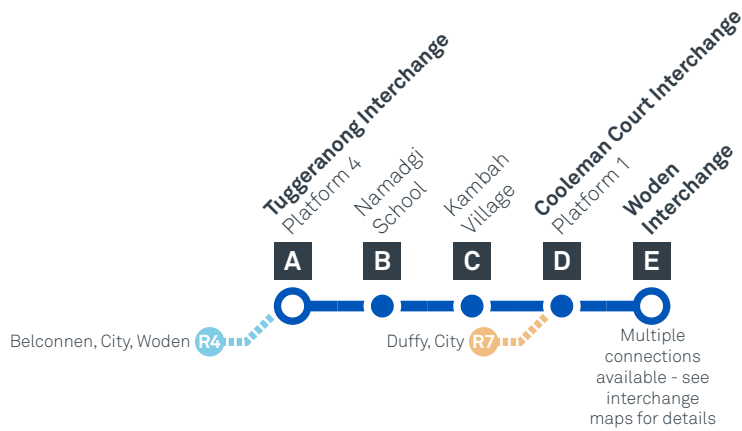

TUGGERANONG TO WODEN via Kambah East and Coolman Court

Effective 18 July 2020

MONDAY TO FRIDAY

AM	71	5:38	5:45	5:52	6:02	6:11
	71	5:58	6:05	6:12	6:22	6:31
	71	6:20	6:27	6:34	6:44	6:53
	71	6:36	6:43	6:50	7:00	7:09
	71	6:58	7:05	7:12	7:22	7:31
	71	7:19	7:26	7:33	7:45	7:57
	71	7:35	7:45	7:53	8:05	8:17
	71	7:56	8:06	8:14	8:26	8:38
	71	8:20	8:30	8:38	8:50	9:02
	71	8:47	8:57	9:04	9:14	9:24
	71	9:17	9:26	9:33	9:43	9:53
	71	9:46	9:55	10:02	10:12	10:22
	71	10:16	10:25	10:32	10:42	10:52
	71	10:46	10:55	11:02	11:12	11:22
	71	11:16	11:25	11:32	11:42	11:52
	71	11:46	11:55	12:02	12:12	12:22
PM	71	12:16	12:25	12:32	12:42	12:52
	71	12:46	12:55	1:02	1:12	1:22
	71	1:16	1:25	1:32	1:42	1:52
	71	1:46	1:55	2:02	2:12	2:22
	71	2:14	2:23	2:30	2:41	2:53
	71	2:42	2:53	3:01	3:12	3:24
	71	S2:57	S3:08	S3:16	S3:27	S3:39
	71	3:16	3:27	3:35	3:46	3:58
	71	3:49	4:00	4:08	4:19	4:31
	71	4:20	4:31	4:39	4:50	5:02
	71	4:48	4:59	5:07	5:18	5:30
	71	5:14	5:25	5:33	5:43	5:52
	71	5:45	5:55	6:02	6:12	6:21
	71	6:15	6:25	6:32	6:42	6:51
	71	6:44	6:54	7:01	7:10	7:18
	71	7:13	7:20	7:26	7:35	7:43
	71	7:43	7:50	7:56	8:05	8:13
	71	8:13	8:20	8:26	8:35	8:43
	71	8:43	8:50	8:56	9:05	9:13
	71	9:30	9:37	9:43	9:52	10:00
	71	10:30	10:37	10:43	10:52	11:00
	71	11:30	11:37	11:43	11:52	12:00

Explanations

S Operates School Days Only

TUGGERANONG TO WODEN via Kambah East and Cooleman Court

Effective 18 July 2020

SATURDAY

AM	71	7:47	7:55	8:01	8:10	8:19
	71	9:47	9:56	10:03	10:13	10:24
	71	11:47	11:56	12:03	12:13	12:24
PM	71	1:47	1:56	2:03	2:13	2:24
	71	3:47	3:56	4:03	4:13	4:24
	71	5:47	5:55	6:01	6:11	6:21
	71	7:47	7:55	8:01	8:10	8:18
	71	9:47	9:54	9:59	10:08	10:16
	71	11:47	11:54	11:59	12:08	12:16