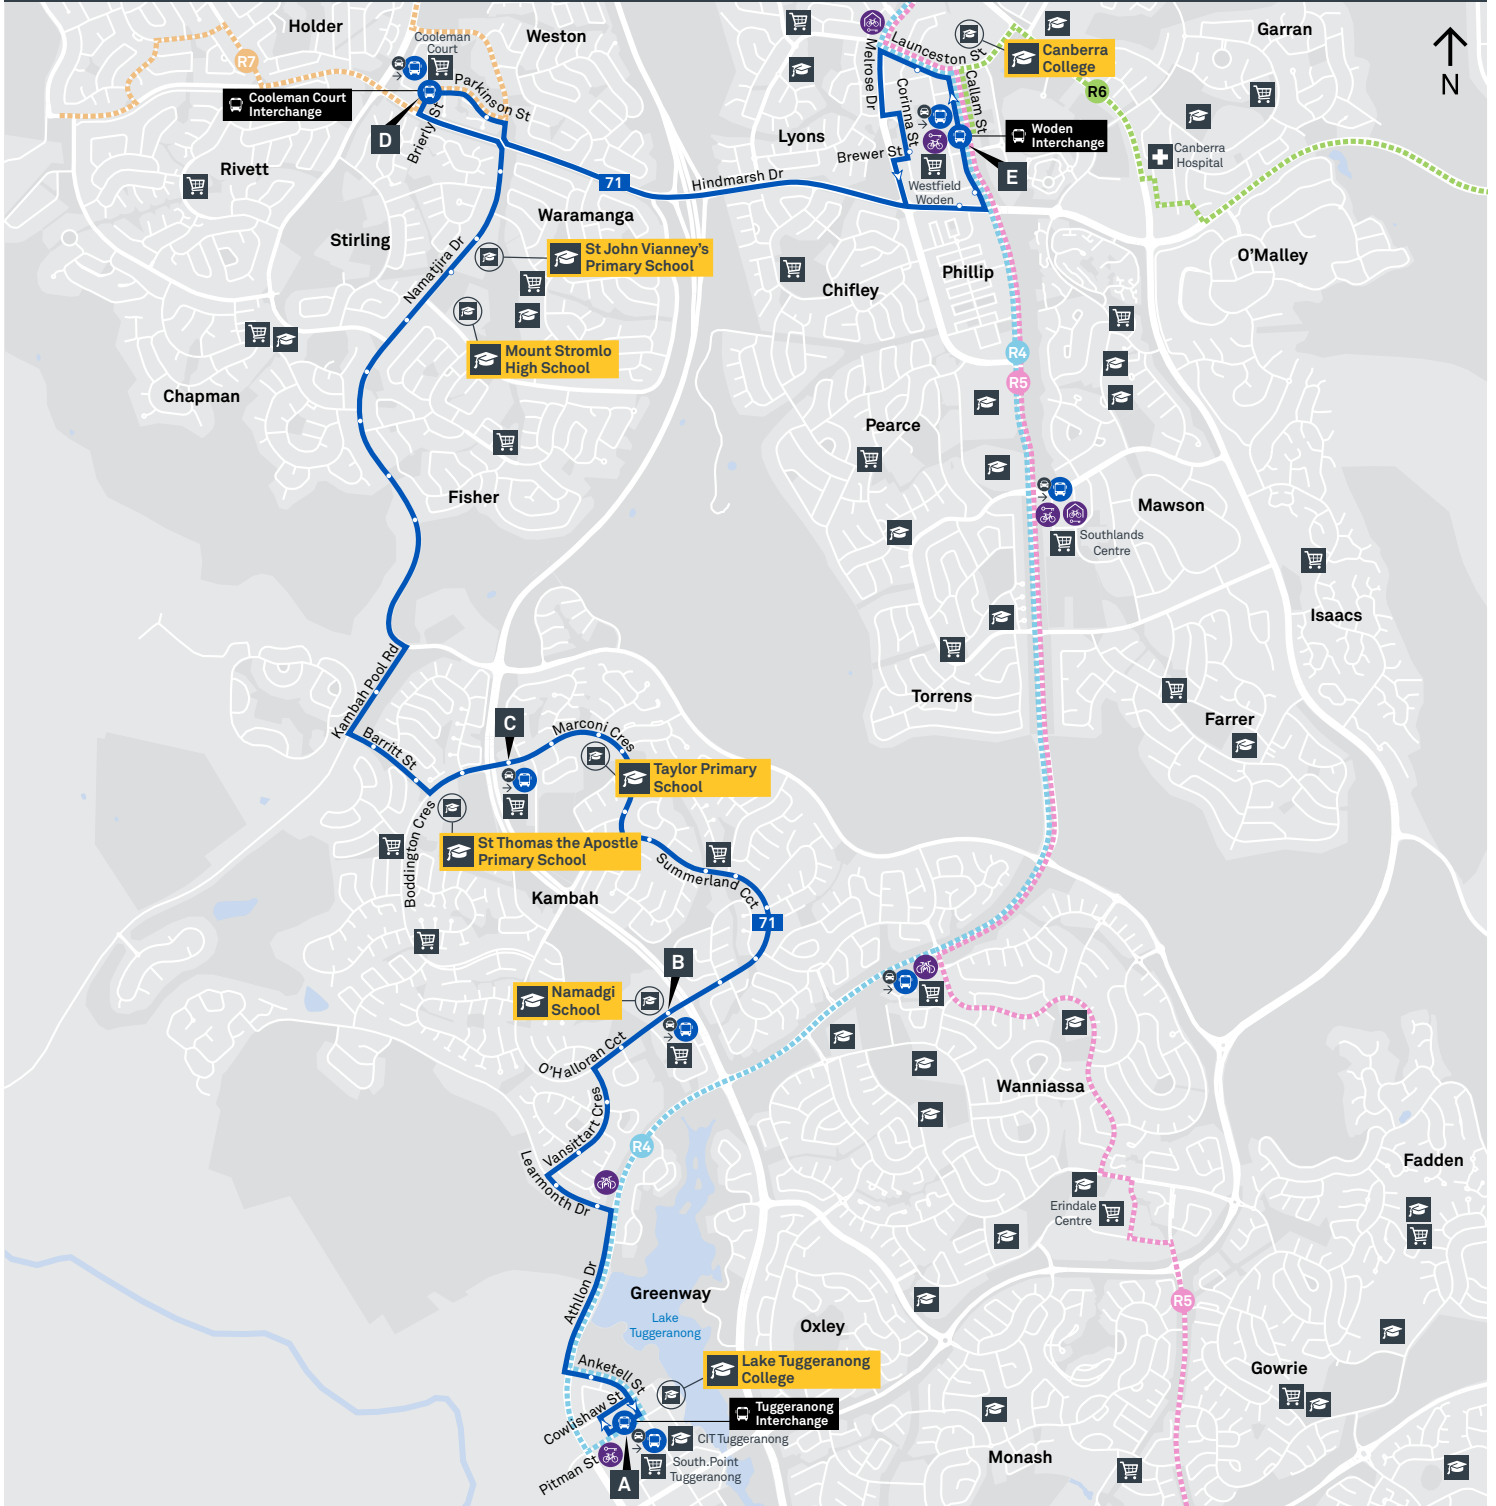

WODEN TO TUGGERANONG via Coleman Court and Kambah East

Effective 18 July 2020

MONDAY TO FRIDAY

AM	71	5:41	5:50	6:00	6:06	6:14
	71	6:09	6:18	6:28	6:34	6:42
	71	6:38	6:47	6:57	7:03	7:11
	71	7:08	7:17	7:27	7:34	7:43
	71	7:37	7:49	8:00	8:08	8:17
	71	8:13	8:25	8:36	8:44	8:53
	71	8:43	8:55	9:05	9:12	9:20
	71	9:07	9:18	9:28	9:35	9:43
	71	9:39	9:50	10:00	10:07	10:15
	71	10:09	10:20	10:30	10:37	10:45
	71	10:39	10:50	11:00	11:07	11:15
	71	11:09	11:20	11:30	11:37	11:45
	71	11:39	11:50	12:00	12:07	12:15
PM	71	12:09	12:20	12:30	12:37	12:45
	71	12:39	12:50	1:00	1:07	1:15
	71	1:09	1:20	1:30	1:37	1:45
	71	1:39	1:50	2:00	2:07	2:15
	71	2:09	2:20	2:30	2:38	2:46
	71	2:38	2:50	3:01	3:09	3:17
	71	3:09	3:21	3:32	3:40	3:48
	71	3:42	3:54	4:05	4:13	4:21
	71	4:10	4:22	4:33	4:41	4:49
	71	4:39	4:51	5:02	5:10	5:18
	71	5:09	5:21	5:32	5:39	5:47
	71	5:39	5:52	6:03	6:10	6:18
	71	6:07	6:20	6:31	6:38	6:46
	71	6:36	6:49	7:00	7:06	7:12
	71	7:05	7:15	7:25	7:31	7:37
	71	7:37	7:47	7:57	8:03	8:09
	71	8:05	8:15	8:25	8:31	8:37
	71	8:38	8:48	8:58	9:04	9:10
	71	9:23	9:33	9:43	9:49	9:55
	71	10:23	10:33	10:43	10:49	10:55

WODEN TO TUGGERANONG via Cooleman Court and Kambah East

Effective 18 July 2020

SATURDAY

AM	71	6:30	6:39	6:49	6:55	7:03
	71	8:30	8:39	8:49	8:55	9:03
	71	10:30	10:41	10:51	10:57	11:06
PM	71	12:30	12:41	12:51	12:57	1:06
	71	2:30	2:41	2:51	2:57	3:06
	71	4:30	4:41	4:51	4:57	5:05
	71	6:30	6:41	6:51	6:57	7:05
	71	8:30	8:40	8:49	8:55	9:03
	71	10:30	10:40	10:49	10:55	11:03
AM	71	12:30	12:40	12:49	12:55	1:03

TUGGERANONG TO WODEN

via Kambah East and Coleman Court

Effective 18 July 2020

71

ROUTE MAP

- Bus route
- Bus interchange
- Mode interchange
- Educational institution
- Hospital
- Bicycle lockers
- Park and Ride
- R4 RAPID route
- Bus terminus
- 71 Route number
- Shopping centre
- Bicycle rails
- Bicycle cage
- Bus stop / this side only