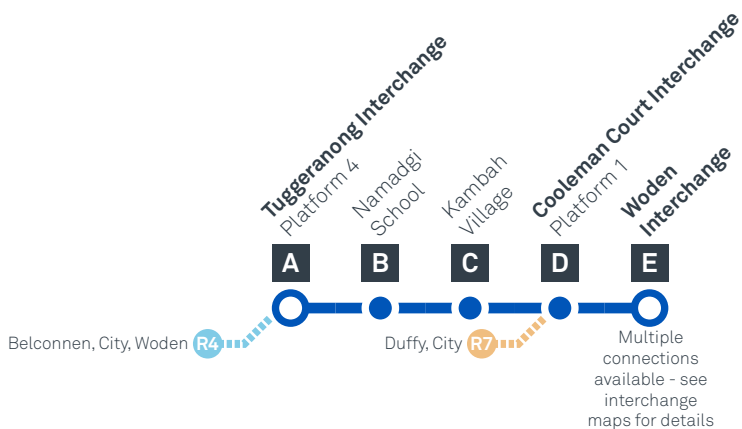

TUGGERANONG TO WODEN via Kambah East and Cooleman Court

Effective 18 July 2020

SATURDAY

AM	71	7:47	7:55	8:01	8:10	8:19
	71	9:47	9:56	10:03	10:13	10:24
	71	11:47	11:56	12:03	12:13	12:24
PM	71	1:47	1:56	2:03	2:13	2:24
	71	3:47	3:56	4:03	4:13	4:24
	71	5:47	5:55	6:01	6:11	6:21
	71	7:47	7:55	8:01	8:10	8:18
	71	9:47	9:54	9:59	10:08	10:16
	71	11:47	11:54	11:59	12:08	12:16

SUNDAY AND PUBLIC HOLIDAYS

AM	71	7:47	7:55	8:01	8:10	8:19
	71	9:47	9:56	10:03	10:13	10:24
	71	11:47	11:56	12:03	12:13	12:24
PM	71	1:47	1:56	2:03	2:13	2:24
	71	3:47	3:56	4:03	4:13	4:24
	71	5:47	5:55	6:01	6:11	6:21
	71	7:47	7:55	8:01	8:10	8:18