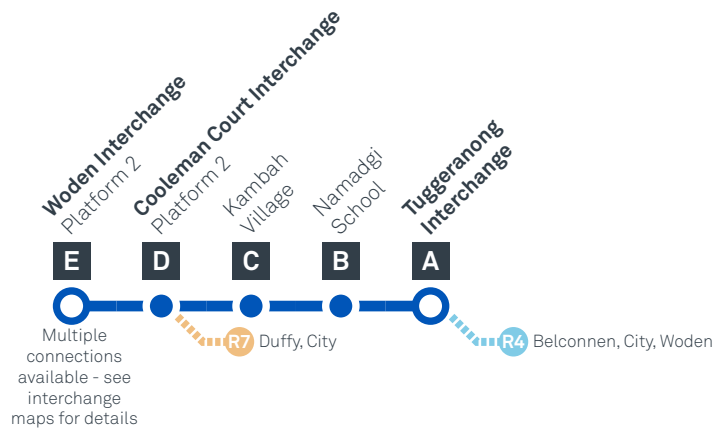

WODEN TO TUGGERANONG via Coleman Court and Kambah East

Effective 18 July 2020

MONDAY TO FRIDAY

AM	71	5:41	5:50	6:00	6:06	6:14
	71	6:09	6:18	6:28	6:34	6:42
	71	6:38	6:47	6:57	7:03	7:11
	71	7:08	7:17	7:27	7:34	7:43
	71	7:37	7:49	8:00	8:08	8:17
	71	8:13	8:25	8:36	8:44	8:53
	71	8:43	8:55	9:05	9:12	9:20
	71	9:07	9:18	9:28	9:35	9:43
	71	9:39	9:50	10:00	10:07	10:15
	71	10:09	10:20	10:30	10:37	10:45
	71	10:39	10:50	11:00	11:07	11:15
	71	11:09	11:20	11:30	11:37	11:45
	71	11:39	11:50	12:00	12:07	12:15
PM	71	12:09	12:20	12:30	12:37	12:45
	71	12:39	12:50	1:00	1:07	1:15
	71	1:09	1:20	1:30	1:37	1:45
	71	1:39	1:50	2:00	2:07	2:15
	71	2:09	2:20	2:30	2:38	2:46
	71	2:38	2:50	3:01	3:09	3:17
	71	3:09	3:21	3:32	3:40	3:48
	71	3:42	3:54	4:05	4:13	4:21
	71	4:10	4:22	4:33	4:41	4:49
	71	4:39	4:51	5:02	5:10	5:18
	71	5:09	5:21	5:32	5:39	5:47
	71	5:39	5:52	6:03	6:10	6:18
	71	6:07	6:20	6:31	6:38	6:46
	71	6:36	6:49	7:00	7:06	7:12
	71	7:05	7:15	7:25	7:31	7:37
	71	7:37	7:47	7:57	8:03	8:09
	71	8:05	8:15	8:25	8:31	8:37
	71	8:38	8:48	8:58	9:04	9:10
	71	9:23	9:33	9:43	9:49	9:55
	71	10:23	10:33	10:43	10:49	10:55

WODEN TO TUGGERANONG via Cooleman Court and Kambah East

Effective 18 July 2020

SATURDAY

AM	71	6:30	6:39	6:49	6:55	7:03
	71	8:30	8:39	8:49	8:55	9:03
	71	10:30	10:41	10:51	10:57	11:06
PM	71	12:30	12:41	12:51	12:57	1:06
	71	2:30	2:41	2:51	2:57	3:06
	71	4:30	4:41	4:51	4:57	5:05
	71	6:30	6:41	6:51	6:57	7:05
	71	8:30	8:40	8:49	8:55	9:03
	71	10:30	10:40	10:49	10:55	11:03
AM	71	12:30	12:40	12:49	12:55	1:03

TUGGERANONG TO WODEN

via Kambah East and Coleman Court

Effective 18 July 2020

71

ROUTE MAP

- Bus route
- Bus interchange
- Mode interchange
- Educational institution
- Hospital
- Bicycle lockers
- Park and Ride
- R4 RAPID route
- Bus terminus
- 71 Route number
- Shopping centre
- Bicycle rails
- Bicycle cage
- Bus stop / this side only