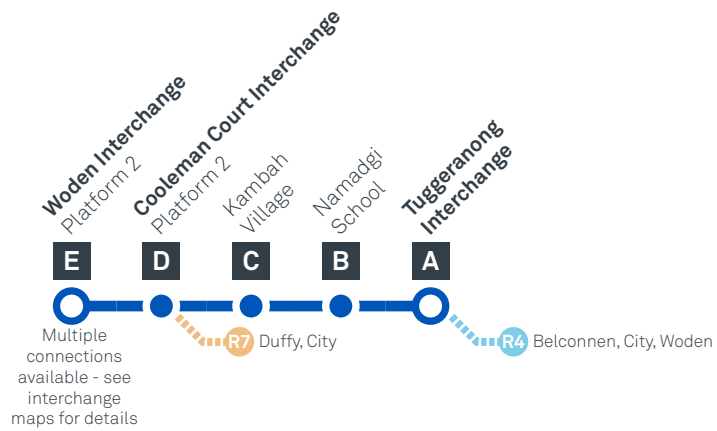

Explanations

S Operates School Days Only

TUGGERANONG TO WODEN via Kambah East and Cooleman Court

Effective 18 July 2020

SATURDAY

AM	71	7:47	7:55	8:01	8:10	8:19
	71	9:47	9:56	10:03	10:13	10:24
	71	11:47	11:56	12:03	12:13	12:24
PM	71	1:47	1:56	2:03	2:13	2:24
	71	3:47	3:56	4:03	4:13	4:24
	71	5:47	5:55	6:01	6:11	6:21
	71	7:47	7:55	8:01	8:10	8:18
	71	9:47	9:54	9:59	10:08	10:16
	71	11:47	11:54	11:59	12:08	12:16

WODEN TO TUGGERANONG via Coleman Court and Kambah East

Effective 18 July 2020

MONDAY TO FRIDAY

AM	71	5:41	5:50	6:00	6:06	6:14
	71	6:09	6:18	6:28	6:34	6:42
	71	6:38	6:47	6:57	7:03	7:11
	71	7:08	7:17	7:27	7:34	7:43
	71	7:37	7:49	8:00	8:08	8:17
	71	8:13	8:25	8:36	8:44	8:53
	71	8:43	8:55	9:05	9:12	9:20
	71	9:07	9:18	9:28	9:35	9:43
	71	9:39	9:50	10:00	10:07	10:15
	71	10:09	10:20	10:30	10:37	10:45
	71	10:39	10:50	11:00	11:07	11:15
	71	11:09	11:20	11:30	11:37	11:45
	71	11:39	11:50	12:00	12:07	12:15
PM	71	12:09	12:20	12:30	12:37	12:45
	71	12:39	12:50	1:00	1:07	1:15
	71	1:09	1:20	1:30	1:37	1:45
	71	1:39	1:50	2:00	2:07	2:15
	71	2:09	2:20	2:30	2:38	2:46
	71	2:38	2:50	3:01	3:09	3:17
	71	3:09	3:21	3:32	3:40	3:48
	71	3:42	3:54	4:05	4:13	4:21
	71	4:10	4:22	4:33	4:41	4:49
	71	4:39	4:51	5:02	5:10	5:18
	71	5:09	5:21	5:32	5:39	5:47
	71	5:39	5:52	6:03	6:10	6:18
	71	6:07	6:20	6:31	6:38	6:46
	71	6:36	6:49	7:00	7:06	7:12
	71	7:05	7:15	7:25	7:31	7:37
	71	7:37	7:47	7:57	8:03	8:09
	71	8:05	8:15	8:25	8:31	8:37
	71	8:38	8:48	8:58	9:04	9:10
	71	9:23	9:33	9:43	9:49	9:55
	71	10:23	10:33	10:43	10:49	10:55

WODEN TO TUGGERANONG via Cooleman Court and Kambah East

Effective 18 July 2020

SATURDAY

AM	71	6:30	6:39	6:49	6:55	7:03
	71	8:30	8:39	8:49	8:55	9:03
	71	10:30	10:41	10:51	10:57	11:06
PM	71	12:30	12:41	12:51	12:57	1:06
	71	2:30	2:41	2:51	2:57	3:06
	71	4:30	4:41	4:51	4:57	5:05
	71	6:30	6:41	6:51	6:57	7:05
	71	8:30	8:40	8:49	8:55	9:03
	71	10:30	10:40	10:49	10:55	11:03
AM	71	12:30	12:40	12:49	12:55	1:03