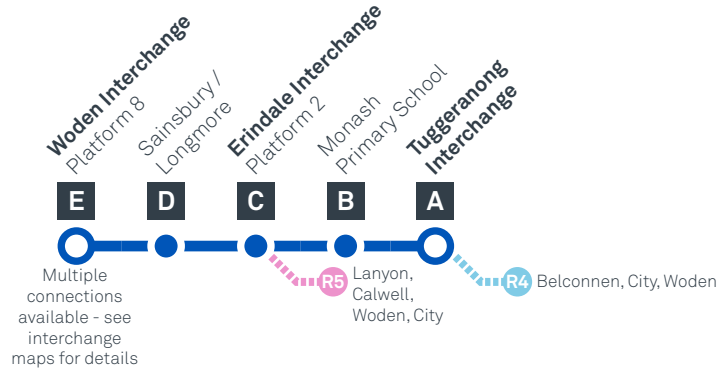

WODEN TO TUGGERANONG

via Wanniassa, Erindale and Monash

Effective 18 July 2020

MONDAY TO FRIDAY

AM	73	5:46	5:56	6:06	6:10	6:23
	73	6:20	6:30	6:40	6:44	6:57
	73	6:48	6:58	7:08	7:12	7:25
	73	7:17	7:27	7:37	7:42	7:56
	73	7:49	7:59	8:09	8:14	8:28
	73	8:20	8:30	8:40	8:45	8:59
	73	8:50	9:00	9:10	9:14	9:27
	73	9:17	9:27	9:37	9:41	9:54
	73	9:45	9:55	10:05	10:09	10:22
	73	10:15	10:25	10:35	10:39	10:52
	73	10:45	10:55	11:05	11:09	11:22
	73	11:15	11:25	11:35	11:39	11:52
	73	11:45	11:55	12:05	12:09	12:22
PM	73	12:15	12:25	12:35	12:39	12:52
	73	12:45	12:55	1:05	1:09	1:22
	73	1:15	1:25	1:35	1:39	1:52
	73	1:45	1:55	2:05	2:09	2:22
	73	2:14	2:24	2:34	2:39	2:53
	73	2:42	2:52	3:02	3:07	3:21
	73	3:16	3:26	3:36	3:41	3:55
	73	3:49	3:59	4:09	4:14	4:28
	73	4:19	4:29	4:39	4:44	4:58
	73	4:45	4:55	5:05	5:10	5:24
	73	5:14	5:24	5:34	5:38	5:50
	73	5:45	5:55	6:05	6:09	6:21
	73	6:15	6:25	6:35	6:39	6:51
	73	6:45	6:55	7:05	7:09	7:21
	73	7:15	7:25	7:35	7:39	7:51
	73	7:45	7:55	8:05	8:09	8:21
	73	8:15	8:25	8:35	8:39	8:51
	73	9:15	9:25	9:35	9:39	9:51
	73	10:15	10:25	10:35	10:39	10:51
	73	11:15	11:25	11:35	11:39	11:51

WODEN TO TUGGERANONG via Wanniassa, Erindale and Monash

Effective 18 July 2020

SATURDAY

AM	73	7:24	7:34	7:44	7:48	8:01
	73	9:24	9:34	9:44	9:49	10:03
	73	11:24	11:34	11:44	11:49	12:03
PM	73	1:24	1:34	1:44	1:49	2:03
	73	3:24	3:34	3:44	3:49	4:03
	73	5:24	5:34	5:44	5:49	6:02
	73	7:24	7:34	7:44	7:49	8:02
	73	9:24	9:34	9:44	9:48	10:00
	73	11:24	11:34	11:44	11:48	12:00

TUGGERANONG TO WODEN via Monash, Erindale and Wanniasa

Effective 18 July 2020

73

ROUTE MAP

- Bus route
- Bus interchange
- Mode interchange
- Educational institution
- Hospital
- Bicycle lockers
- Park and Ride
- R4 RAPID route
- Bus terminus
- 73 Route number
- Shopping centre
- Bicycle rails
- Bicycle cage
- Bus stop / this side only