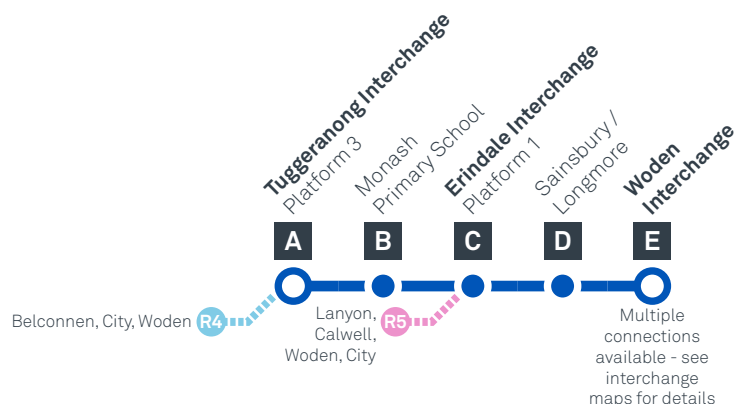

TUGGERANONG TO WODEN

via Monash, Erindale and Wanniasa

Effective 18 July 2020

MONDAY TO FRIDAY

AM	73	5:30	5:38	5:44	5:54	6:04
	73	5:57	6:05	6:11	6:21	6:31
	73	6:29	6:37	6:43	6:53	7:03
	73	6:57	7:05	7:11	7:21	7:31
	73	7:21	7:29	7:36	7:46	7:56
	73	7:53	8:03	8:10	8:20	8:30
	73	8:27	8:37	8:44	8:54	9:04
	73	8:57	9:07	9:12	9:22	9:32
	73	9:23	9:33	9:38	9:48	9:58
	73	9:53	10:03	10:08	10:18	10:28
	73	10:23	10:33	10:38	10:48	10:58
	73	10:53	11:03	11:08	11:18	11:28
	73	11:23	11:33	11:38	11:48	11:58
	73	11:53	12:03	12:08	12:18	12:28
PM	73	12:23	12:33	12:38	12:48	12:58
	73	12:53	1:03	1:08	1:18	1:28
	73	1:23	1:33	1:38	1:48	1:58
	73	1:53	2:03	2:08	2:18	2:28
	73	2:24	2:34	2:41	2:51	3:01
	73	2:51	3:02	3:09	3:19	3:29
	73	3:09	3:20	3:27	3:37	3:47
	73	3:27	3:38	3:45	3:55	4:05
	73	3:58	4:09	4:16	4:26	4:36
	73	4:16	4:27	4:34	4:44	4:54
	73	4:34	4:45	4:52	5:02	5:12
	73	4:53	5:04	5:11	5:21	5:31
	73	5:23	5:34	5:40	5:50	6:00
	73	5:54	6:05	6:11	6:21	6:31
	73	6:24	6:35	6:41	6:51	7:01
	73	6:53	7:03	7:08	7:18	7:28
	73	7:23	7:31	7:36	7:46	7:56
	73	7:52	8:00	8:05	8:15	8:25
	73	8:23	8:31	8:36	8:46	8:56
	73	9:23	9:31	9:36	9:46	9:56
	73	10:23	10:31	10:36	10:46	10:56
	73	11:23	11:31	11:36	11:46	11:56

TUGGERANONG TO WODEN via Monash, Erindale and Wanniasa

Effective 18 July 2020

SATURDAY

AM 73	6:16	6:24	6:30	6:40	6:50
73	8:16	8:24	8:30	8:40	8:50
73	10:16	10:25	10:32	10:42	10:52
PM 73	12:16	12:25	12:32	12:42	12:52
73	2:16	2:25	2:32	2:42	2:52
73	4:16	4:25	4:32	4:42	4:52
73	6:16	6:25	6:31	6:41	6:51
73	8:16	8:23	8:28	8:38	8:48
73	10:16	10:23	10:28	10:38	10:48
AM 73	12:16	12:23	12:28	12:38	12:48

TUGGERANONG TO WODEN via Monash, Erindale and Wanniasa

Effective 18 July 2020

73

ROUTE MAP

- Bus route
- Bus interchange
- Mode interchange
- Educational institution
- Hospital
- Bicycle lockers
- Park and Ride
- R4 RAPID route
- Bus terminus
- 73 Route number
- Shopping centre
- Bicycle rails
- Bicycle cage
- Bus stop / this side only