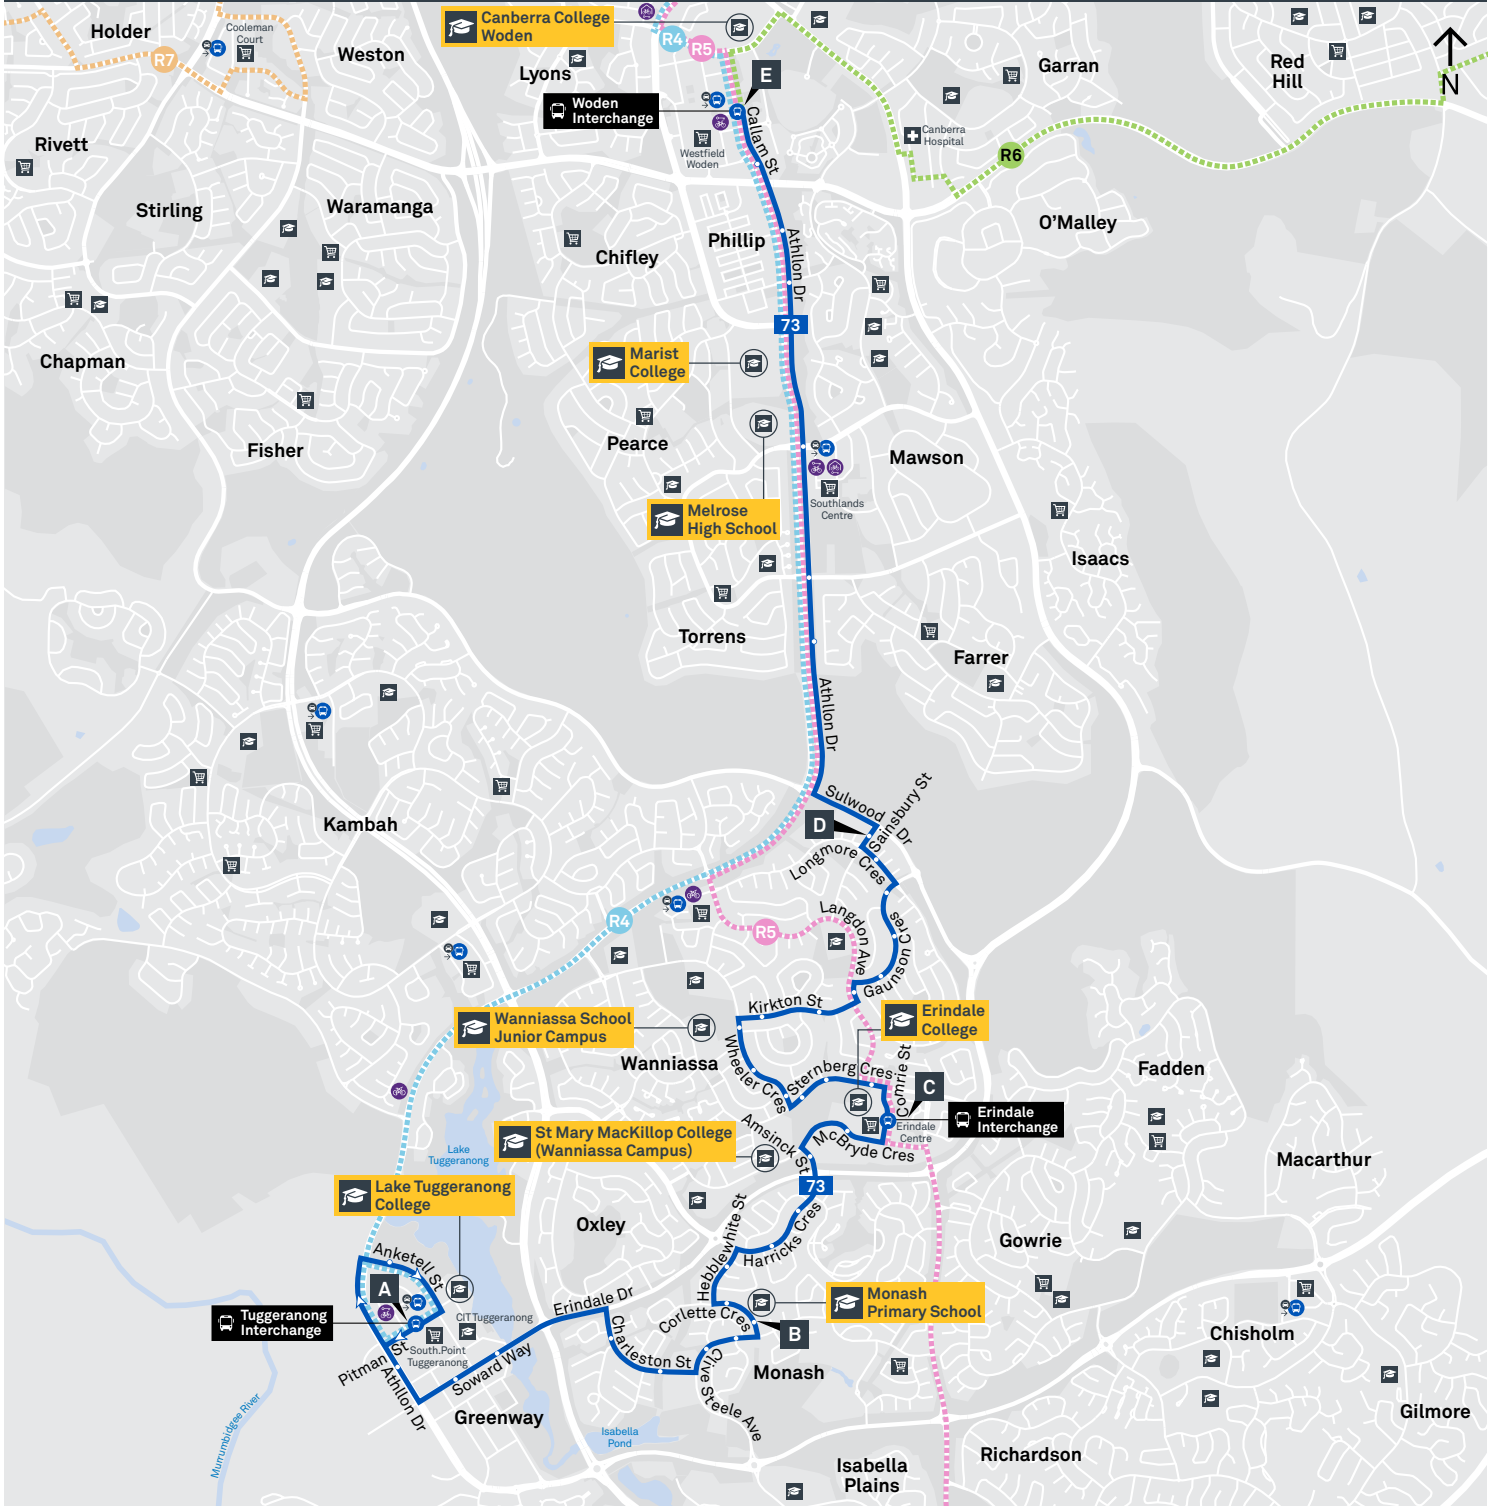

WODEN TO TUGGERANONG

via Wanniassa, Erindale and Monash

Effective 18 July 2020

MONDAY TO FRIDAY

AM	73	5:46	5:56	6:06	6:10	6:23
	73	6:20	6:30	6:40	6:44	6:57
	73	6:48	6:58	7:08	7:12	7:25
	73	7:17	7:27	7:37	7:42	7:56
	73	7:49	7:59	8:09	8:14	8:28
	73	8:20	8:30	8:40	8:45	8:59
	73	8:50	9:00	9:10	9:14	9:27
	73	9:17	9:27	9:37	9:41	9:54
	73	9:45	9:55	10:05	10:09	10:22
	73	10:15	10:25	10:35	10:39	10:52
	73	10:45	10:55	11:05	11:09	11:22
	73	11:15	11:25	11:35	11:39	11:52
	73	11:45	11:55	12:05	12:09	12:22
PM	73	12:15	12:25	12:35	12:39	12:52
	73	12:45	12:55	1:05	1:09	1:22
	73	1:15	1:25	1:35	1:39	1:52
	73	1:45	1:55	2:05	2:09	2:22
	73	2:14	2:24	2:34	2:39	2:53
	73	2:42	2:52	3:02	3:07	3:21
	73	3:16	3:26	3:36	3:41	3:55
	73	3:49	3:59	4:09	4:14	4:28
	73	4:19	4:29	4:39	4:44	4:58
	73	4:45	4:55	5:05	5:10	5:24
	73	5:14	5:24	5:34	5:38	5:50
	73	5:45	5:55	6:05	6:09	6:21
	73	6:15	6:25	6:35	6:39	6:51
	73	6:45	6:55	7:05	7:09	7:21
	73	7:15	7:25	7:35	7:39	7:51
	73	7:45	7:55	8:05	8:09	8:21
	73	8:15	8:25	8:35	8:39	8:51
	73	9:15	9:25	9:35	9:39	9:51
	73	10:15	10:25	10:35	10:39	10:51
	73	11:15	11:25	11:35	11:39	11:51

WODEN TO TUGGERANONG via Wanniassa, Erindale and Monash

Effective 18 July 2020

SATURDAY

AM	73	7:24	7:34	7:44	7:48	8:01
	73	9:24	9:34	9:44	9:49	10:03
	73	11:24	11:34	11:44	11:49	12:03
PM	73	1:24	1:34	1:44	1:49	2:03
	73	3:24	3:34	3:44	3:49	4:03
	73	5:24	5:34	5:44	5:49	6:02
	73	7:24	7:34	7:44	7:49	8:02
	73	9:24	9:34	9:44	9:48	10:00
	73	11:24	11:34	11:44	11:48	12:00

TUGGERANONG TO WODEN via Monash, Erindale and Wanniasa

Effective 18 July 2020

73

ROUTE MAP

- Bus route
- Bus interchange
- Mode interchange
- Educational institution
- Hospital
- Bicycle lockers
- Park and Ride
- R4 RAPID route
- Bus terminus
- 73 Route number
- Shopping centre
- Bicycle rails
- Bicycle cage
- Bus stop / this side only