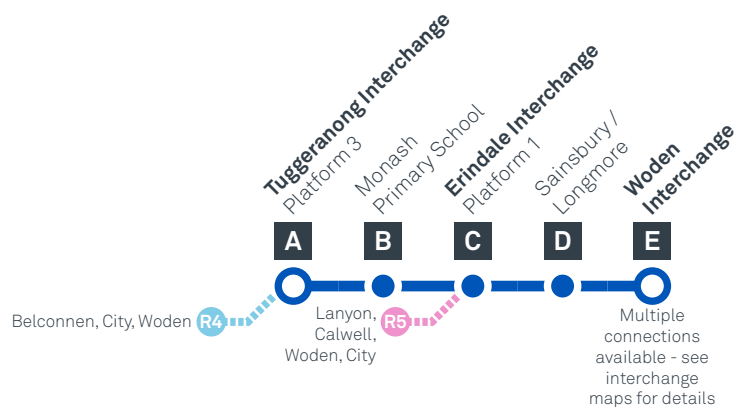

TUGGERANONG TO WODEN via Monash, Erindale and Wanniasa

Effective 18 July 2020

SATURDAY

AM 73	6:16	6:24	6:30	6:40	6:50
73	8:16	8:24	8:30	8:40	8:50
73	10:16	10:25	10:32	10:42	10:52
PM 73	12:16	12:25	12:32	12:42	12:52
73	2:16	2:25	2:32	2:42	2:52
73	4:16	4:25	4:32	4:42	4:52
73	6:16	6:25	6:31	6:41	6:51
73	8:16	8:23	8:28	8:38	8:48
73	10:16	10:23	10:28	10:38	10:48
AM 73	12:16	12:23	12:28	12:38	12:48

SUNDAY AND PUBLIC HOLIDAYS

AM 73	8:16	8:24	8:30	8:40	8:50
73	10:16	10:25	10:32	10:42	10:52
PM 73	12:16	12:25	12:32	12:42	12:52
73	2:16	2:25	2:32	2:42	2:52
73	4:16	4:25	4:32	4:42	4:52
73	6:16	6:25	6:31	6:41	6:51
73	8:16	8:23	8:28	8:38	8:48