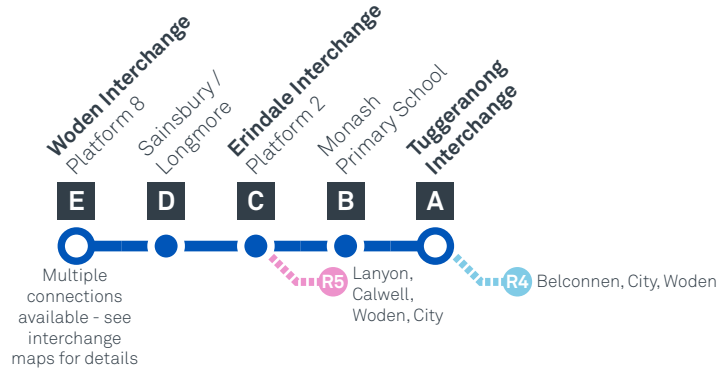

SUNDAY AND PUBLIC HOLIDAYS

AM 73	8:16	8:24	8:30	8:40	8:50
73	10:16	10:25	10:32	10:42	10:52
PM 73	12:16	12:25	12:32	12:42	12:52
73	2:16	2:25	2:32	2:42	2:52
73	4:16	4:25	4:32	4:42	4:52
73	6:16	6:25	6:31	6:41	6:51
73	8:16	8:23	8:28	8:38	8:48

WODEN TO TUGGERANONG

via Wanniassa, Erindale and Monash

Effective 18 July 2020

MONDAY TO FRIDAY

AM	73	5:46	5:56	6:06	6:10	6:23
	73	6:20	6:30	6:40	6:44	6:57
	73	6:48	6:58	7:08	7:12	7:25
	73	7:17	7:27	7:37	7:42	7:56
	73	7:49	7:59	8:09	8:14	8:28
	73	8:20	8:30	8:40	8:45	8:59
	73	8:50	9:00	9:10	9:14	9:27
	73	9:17	9:27	9:37	9:41	9:54
	73	9:45	9:55	10:05	10:09	10:22
	73	10:15	10:25	10:35	10:39	10:52
	73	10:45	10:55	11:05	11:09	11:22
	73	11:15	11:25	11:35	11:39	11:52
	73	11:45	11:55	12:05	12:09	12:22
PM	73	12:15	12:25	12:35	12:39	12:52
	73	12:45	12:55	1:05	1:09	1:22
	73	1:15	1:25	1:35	1:39	1:52
	73	1:45	1:55	2:05	2:09	2:22
	73	2:14	2:24	2:34	2:39	2:53
	73	2:42	2:52	3:02	3:07	3:21
	73	3:16	3:26	3:36	3:41	3:55
	73	3:49	3:59	4:09	4:14	4:28
	73	4:19	4:29	4:39	4:44	4:58
	73	4:45	4:55	5:05	5:10	5:24
	73	5:14	5:24	5:34	5:38	5:50
	73	5:45	5:55	6:05	6:09	6:21
	73	6:15	6:25	6:35	6:39	6:51
	73	6:45	6:55	7:05	7:09	7:21
	73	7:15	7:25	7:35	7:39	7:51
	73	7:45	7:55	8:05	8:09	8:21
	73	8:15	8:25	8:35	8:39	8:51
	73	9:15	9:25	9:35	9:39	9:51
	73	10:15	10:25	10:35	10:39	10:51
	73	11:15	11:25	11:35	11:39	11:51

TUGGERANONG TO WODEN via Monash, Erindale and Wanniasa

Effective 18 July 2020

73

ROUTE MAP

- Bus route
- Bus interchange
- Mode interchange
- Educational institution
- Hospital
- Bicycle lockers
- Park and Ride
- R4 RAPID route
- Bus terminus
- 73 Route number
- Shopping centre
- Bicycle rails
- Bicycle cage
- Bus stop / this side only