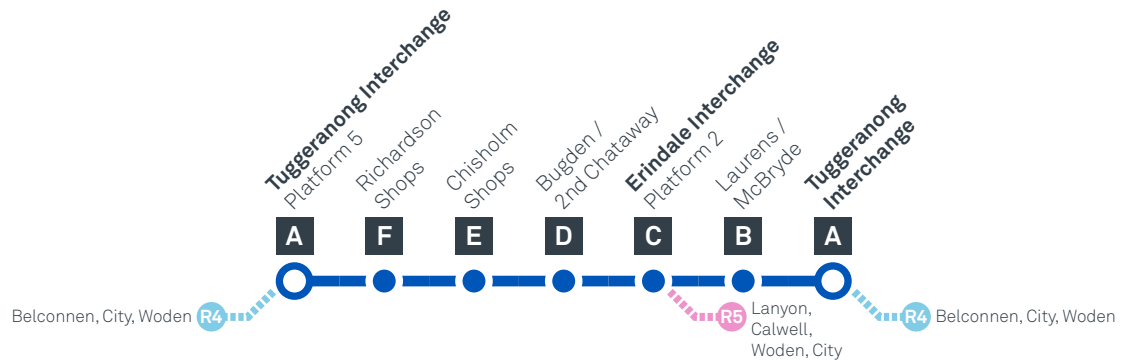

CHISHOLM LOOP via Richardson and Erindale

Effective 18 July 2020

MONDAY TO FRIDAY

AM	75	5:37	5:49	5:59	6:06	6:11	6:14	6:26
	75	6:08	6:20	6:30	6:37	6:42	6:45	6:57
	75	6:38	6:50	7:00	7:07	7:12	7:15	7:27
	75	7:07	7:19	7:29	7:36	7:41	7:44	7:57
	75	7:37	7:52	8:04	8:11	8:16	8:19	8:32
	75	8:07	8:22	8:34	8:41	8:46	8:49	9:02
	75	8:38	8:53	9:04	9:10	9:14	9:17	9:29
	75	9:08	9:22	9:32	9:38	9:42	9:45	9:57
	75	9:37	9:51	10:01	10:07	10:11	10:14	10:26
	75	10:07	10:21	10:31	10:37	10:41	10:44	10:56
	75	10:37	10:51	11:01	11:07	11:11	11:14	11:26
	75	11:07	11:21	11:31	11:37	11:41	11:44	11:56
	75	11:37	11:51	12:01	12:07	12:11	12:14	12:26
PM	75	12:07	12:21	12:31	12:37	12:41	12:44	12:56
	75	12:37	12:51	1:01	1:07	1:11	1:14	1:26
	75	1:07	1:21	1:31	1:37	1:41	1:44	1:56
	75	1:37	1:51	2:01	2:07	2:11	2:14	2:26
	75	2:07	2:21	2:31	2:38	2:43	2:46	2:59
	75	S2:33	S2:49	S3:00	S3:07	S3:12	S3:15	S3:28
	75	H2:37	H2:53	H3:04	H3:11	H3:16	H3:19	H3:32
	75	S2:50	S3:06	S3:17	S3:24	S3:29	S3:32	S3:45
	75	S3:04	S3:20	S3:31	S3:38	S3:43	S3:46	S3:59
	75	H3:07	H3:23	H3:34	H3:41	H3:46	H3:49	H4:02
	75	3:38	3:54	4:05	4:12	4:17	4:20	4:33
	75	4:09	4:25	4:36	4:43	4:48	4:51	5:04
	75	4:38	4:54	5:05	5:12	5:17	5:20	5:33
	75	5:07	5:23	5:34	5:41	5:47	5:50	6:02
	75	5:36	5:54	6:06	6:13	6:19	6:22	6:34
	75	6:07	6:25	6:37	6:44	6:50	6:53	7:05
	75	6:37	6:55	7:06	7:12	7:17	7:20	7:31
	75	7:07	7:19	7:29	7:35	7:40	7:43	7:54
	75	7:37	7:49	7:59	8:05	8:10	8:13	8:24
	75	8:05	8:17	8:27	8:33	8:38	8:41	8:52
	75	8:37	8:49	8:59	9:05	9:10	9:13	9:24
	75	9:37	9:49	9:59	10:05	10:10	10:13	10:24
	75	10:37	10:49	10:59	11:05	11:10	11:13	11:24

Explanations

H Operates School Holidays Only

S Operates School Days Only

transport.act.gov.au

TTC Transport Canberra