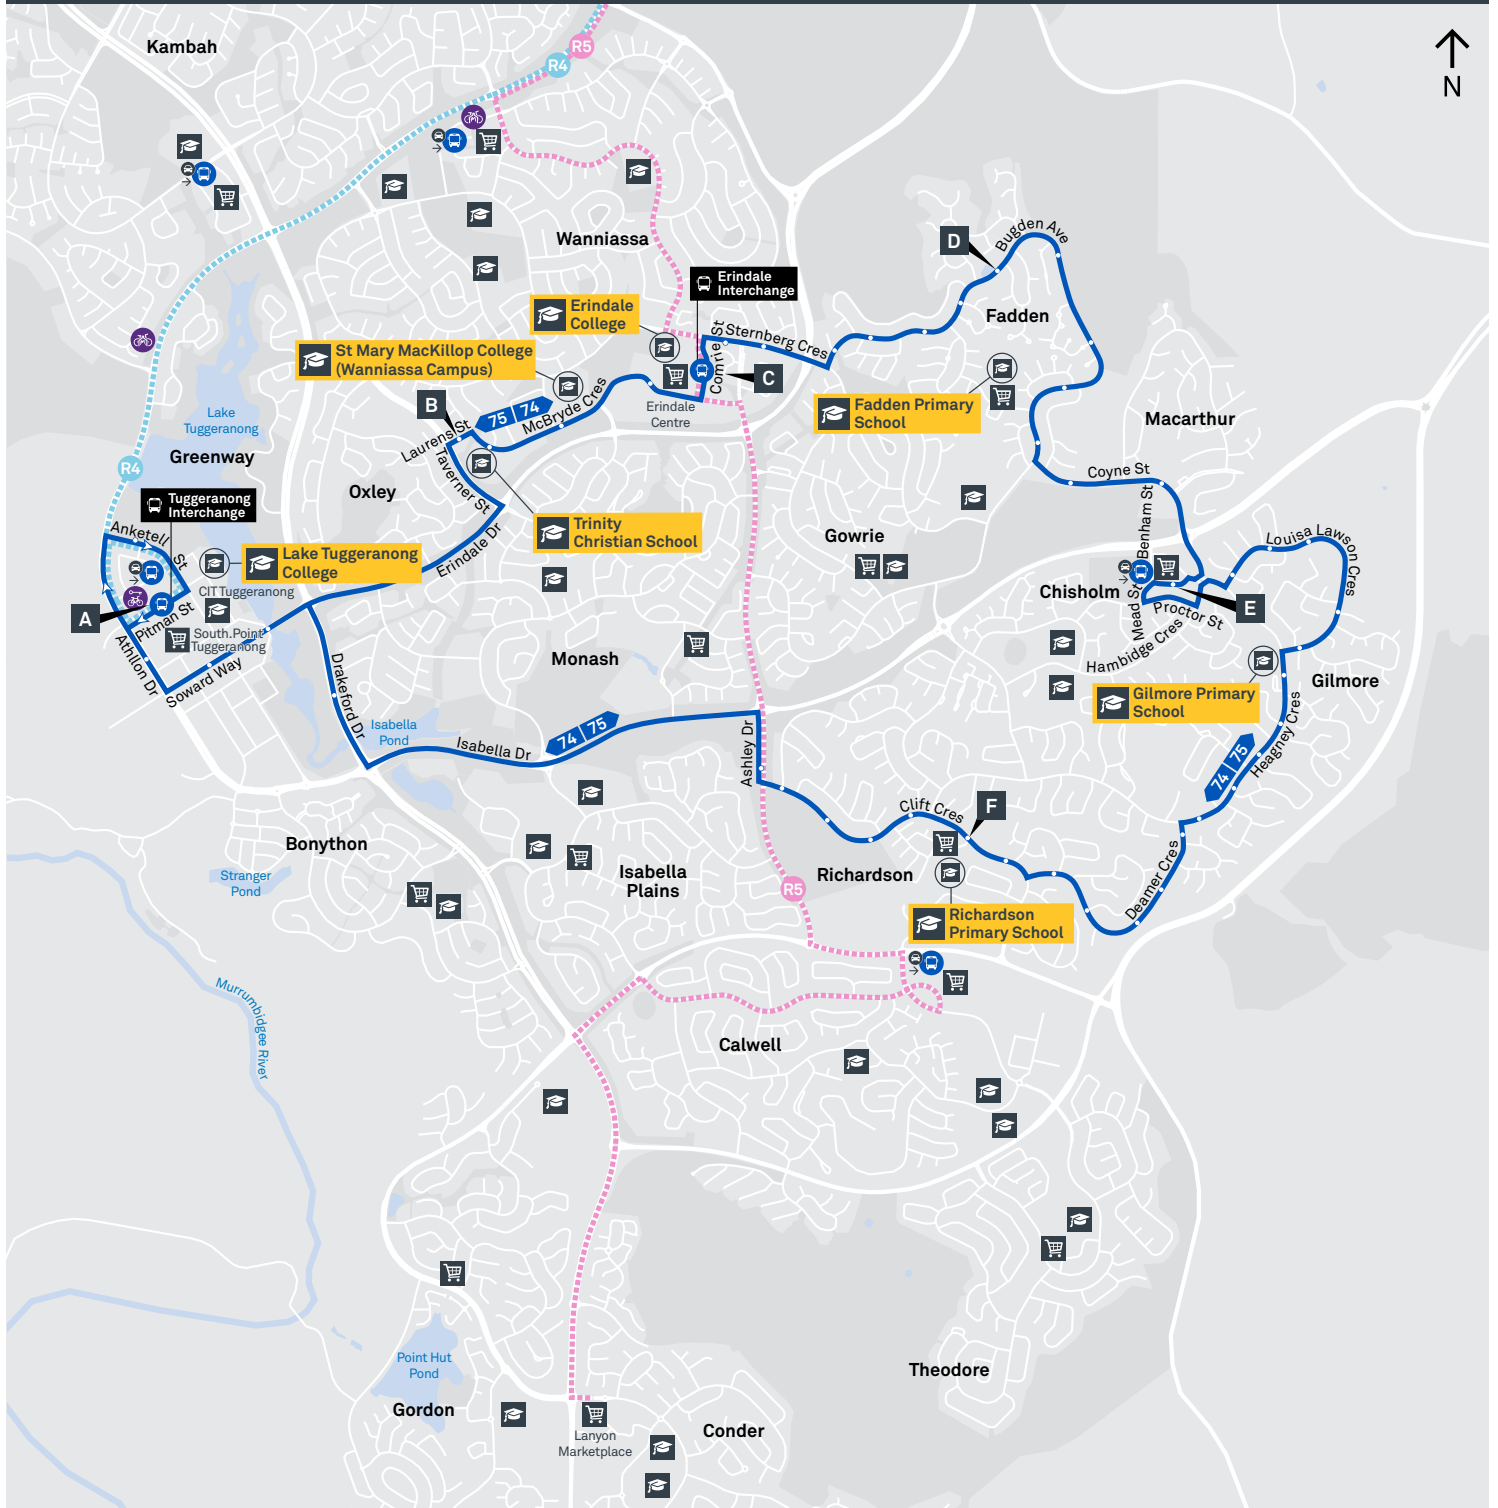

CHISHOLM LOOP via Richardson and Erindale

Effective 18 July 2020

MONDAY TO FRIDAY

AM	75	5:37	5:49	5:59	6:06	6:11	6:14	6:26
	75	6:08	6:20	6:30	6:37	6:42	6:45	6:57
	75	6:38	6:50	7:00	7:07	7:12	7:15	7:27
	75	7:07	7:19	7:29	7:36	7:41	7:44	7:57
	75	7:37	7:52	8:04	8:11	8:16	8:19	8:32
	75	8:07	8:22	8:34	8:41	8:46	8:49	9:02
	75	8:38	8:53	9:04	9:10	9:14	9:17	9:29
	75	9:08	9:22	9:32	9:38	9:42	9:45	9:57
	75	9:37	9:51	10:01	10:07	10:11	10:14	10:26
	75	10:07	10:21	10:31	10:37	10:41	10:44	10:56
	75	10:37	10:51	11:01	11:07	11:11	11:14	11:26
	75	11:07	11:21	11:31	11:37	11:41	11:44	11:56
	75	11:37	11:51	12:01	12:07	12:11	12:14	12:26
PM	75	12:07	12:21	12:31	12:37	12:41	12:44	12:56
	75	12:37	12:51	1:01	1:07	1:11	1:14	1:26
	75	1:07	1:21	1:31	1:37	1:41	1:44	1:56
	75	1:37	1:51	2:01	2:07	2:11	2:14	2:26
	75	2:07	2:21	2:31	2:38	2:43	2:46	2:59
	75	S2:33	S2:49	S3:00	S3:07	S3:12	S3:15	S3:28
	75	H2:37	H2:53	H3:04	H3:11	H3:16	H3:19	H3:32
	75	S2:50	S3:06	S3:17	S3:24	S3:29	S3:32	S3:45
	75	S3:04	S3:20	S3:31	S3:38	S3:43	S3:46	S3:59
	75	H3:07	H3:23	H3:34	H3:41	H3:46	H3:49	H4:02
	75	3:38	3:54	4:05	4:12	4:17	4:20	4:33
	75	4:09	4:25	4:36	4:43	4:48	4:51	5:04
	75	4:38	4:54	5:05	5:12	5:17	5:20	5:33
	75	5:07	5:23	5:34	5:41	5:47	5:50	6:02
	75	5:36	5:54	6:06	6:13	6:19	6:22	6:34
	75	6:07	6:25	6:37	6:44	6:50	6:53	7:05
	75	6:37	6:55	7:06	7:12	7:17	7:20	7:31
	75	7:07	7:19	7:29	7:35	7:40	7:43	7:54
	75	7:37	7:49	7:59	8:05	8:10	8:13	8:24
	75	8:05	8:17	8:27	8:33	8:38	8:41	8:52
	75	8:37	8:49	8:59	9:05	9:10	9:13	9:24
	75	9:37	9:49	9:59	10:05	10:10	10:13	10:24
	75	10:37	10:49	10:59	11:05	11:10	11:13	11:24

CHISHOLM LOOP via Erindale and Richardson

Effective 18 July 2020

74

75

ROUTE MAP

- Bus route
- Bus interchange
- Mode interchange
- Educational institution
- Hospital
- Bicycle lockers
- Park and Ride
- R4 RAPID route
- Bus terminus
- 74 Route number
- Shopping centre
- Bicycle rails
- Bicycle cage
- Bus stop / this side only