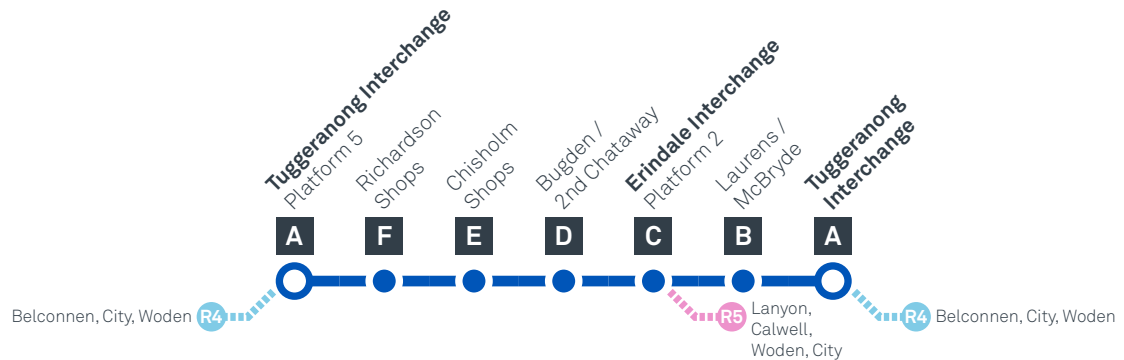

Explanations

H Operates School Holidays Only

S Operates School Days Only

transport.act.gov.au

TTC Transport Canberra

CHISHOLM LOOP via Richardson and Erindale

Effective 18 July 2020

SATURDAY

CHISHOLM LOOP via Erindale and Richardson

Effective 18 July 2020

74

75

ROUTE MAP

- Bus route
- Bus interchange
- Mode interchange
- Educational institution
- Hospital
- Bicycle lockers
- Park and Ride
- R4 RAPID route
- Bus terminus
- 74 Route number
- Shopping centre
- Bicycle rails
- Bicycle cage
- Bus stop / this side only