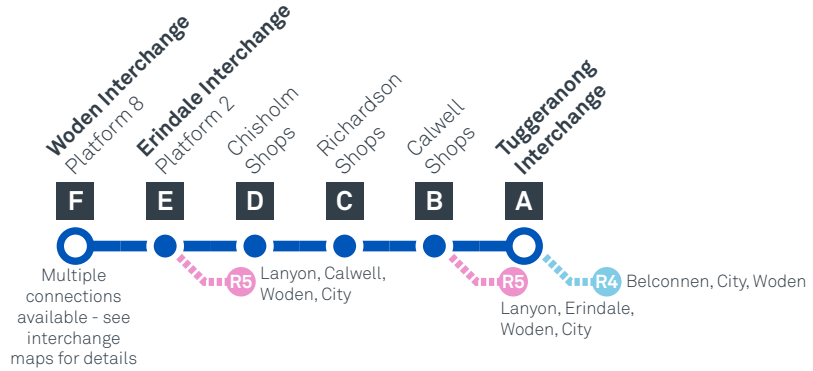

WODEN TO TUGGERANONG

via Erindale, Chisholm and Calwell

Effective 18 July 2020

MONDAY TO FRIDAY

AM	76	.....	5:44	5:55	6:01	6:05	6:21
	76	5:54	6:11	6:22	6:28	6:32	6:48
	76	6:20	6:37	6:48	6:54	6:58	7:14
	76	6:54	7:11	7:22	7:28	7:32	7:50
	76	7:25	7:44	7:55	8:01	8:05	8:23
	76	7:54	8:14	8:25	8:31	8:35	8:53
	76	.....	S8:22	S8:34	S8:40	C8:44	S9:07
	76	8:27	8:47	8:58	9:04	9:08	9:25
	76	8:57	9:14	9:26	9:32	9:36	9:53
	76	9:23	9:40	9:52	9:58	10:02	10:19
	76	9:53	10:10	10:22	10:28	10:32	10:49
	76	10:23	10:40	10:52	10:58	11:02	11:19
	76	10:53	11:10	11:22	11:28	11:32	11:49
	76	11:23	11:40	11:52	11:58	12:02	12:19
	76	11:53	12:10	12:22	12:28	12:32	12:49
PM	76	12:23	12:40	12:52	12:58	1:02	1:19
	76	12:53	1:10	1:22	1:28	1:32	1:49
	76	1:23	1:40	1:52	1:58	2:02	2:19
	76	1:53	2:10	2:22	2:28	2:32	2:51
	76	2:20	2:38	2:50	2:57	3:01	3:20
	76	S2:36	S2:56	S3:08	S3:15	S3:19	S3:38
	76	2:50	3:10	3:25	3:32	3:36	3:52
	76	3:22	3:42	3:54	4:01	4:05	4:24
	76	3:55	4:15	4:27	4:34	4:38	4:57
	76	4:23	4:43	4:55	5:02	5:06	5:25
	76	4:53	5:13	5:25	5:32	5:36	5:53
	76	5:24	5:44	5:55	6:01	6:05	6:22
	76	5:53	6:13	6:24	6:30	6:34	6:51
	76	6:23	6:43	6:54	7:00	7:04	7:21
	76	6:51	7:09	7:19	7:24	7:28	7:45
	76	7:23	7:40	7:50	7:55	7:59	8:16
	76	7:51	8:08	8:18	8:23	8:27	8:44
	76	8:21	8:38	8:48	8:53	8:57	9:14
	76	8:51	9:08	9:18	9:23	9:27	9:44
	76	9:21	9:38	9:48	9:53	9:57	10:14
	76	10:21	10:38	10:48	10:53	10:57	11:14
	76	11:21	11:38	11:48	11:53	11:57	12:14

Explanations

- **C** Operates School Days Only & diverts via Calwell PS/HS & St Francis of Assisi PS
- **S** Operates School Days Only