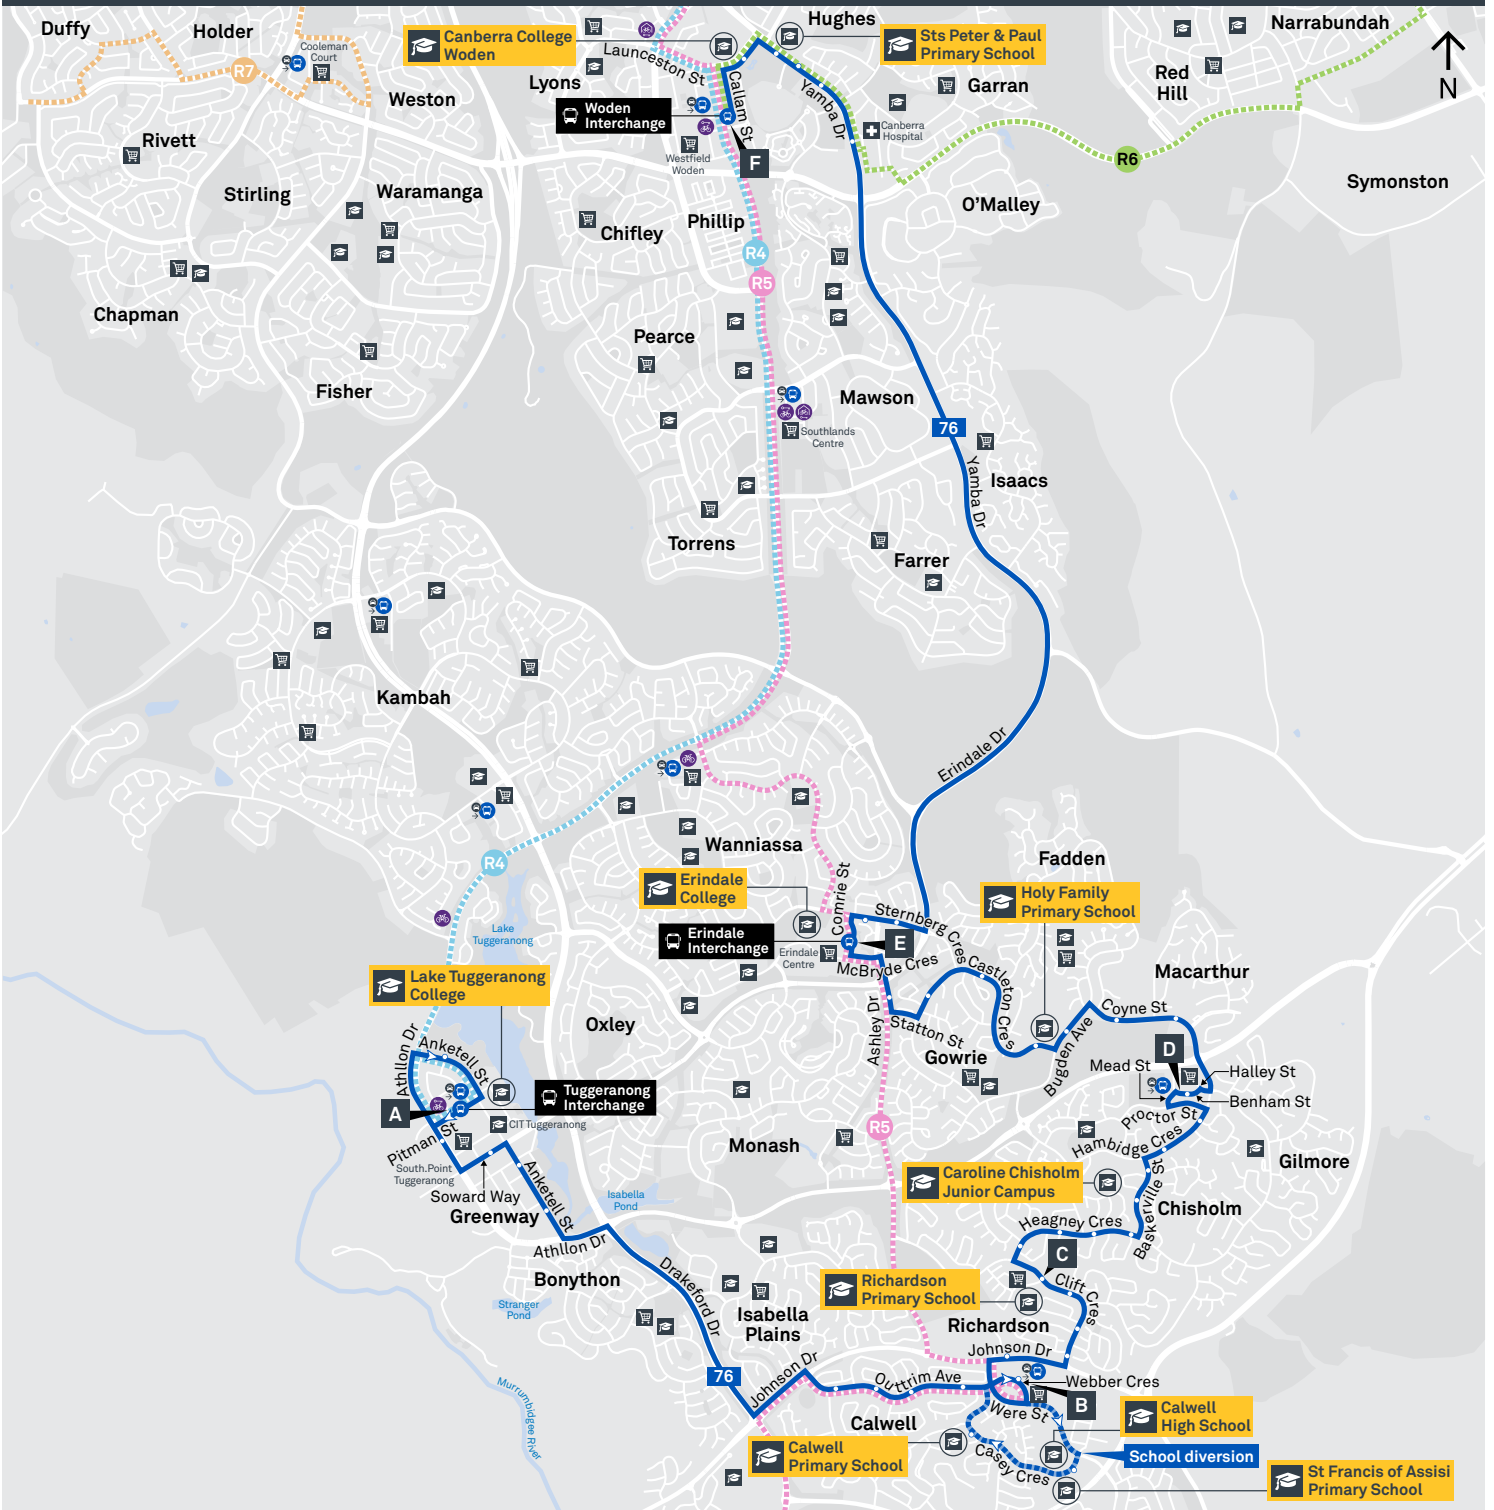

## via Erindale, Chisholm and Calwell

Effective 18 July 2020

### SUNDAY AND PUBLIC HOLIDAYS

AM	<b>76</b>	8:39	8:56	9:05	9:11	9:14	9:32
	<b>76</b>	10:39	10:58	11:07	11:13	11:16	11:34
PM	<b>76</b>	<b>12:39</b>	<b>12:58</b>	<b>1:07</b>	<b>1:13</b>	<b>1:16</b>	<b>1:34</b>
	<b>76</b>	<b>2:39</b>	<b>2:58</b>	<b>3:07</b>	<b>3:13</b>	<b>3:16</b>	<b>3:34</b>
	<b>76</b>	<b>4:39</b>	<b>4:58</b>	<b>5:07</b>	<b>5:13</b>	<b>5:16</b>	<b>5:33</b>
	<b>76</b>	<b>6:39</b>	<b>6:57</b>	<b>7:06</b>	<b>7:12</b>	<b>7:15</b>	<b>7:32</b>
	<b>76</b>	<b>8:39</b>	<b>8:56</b>	<b>9:05</b>	<b>9:11</b>	<b>9:14</b>	<b>9:30</b>

# TUGGERANONG TO WODEN via Calwell, Chisholm and Erindale

Effective 18 July 2020

## ROUTE MAP

- Bus route
- Bus interchange
- Mode interchange
- Educational institution
- Hospital
- Bicycle lockers
- Park and Ride
- RAPID route
- Bus terminus
- 76 Route number
- Shopping centre
- Bicycle rails
- Bicycle cage
- Bus stop / this side only