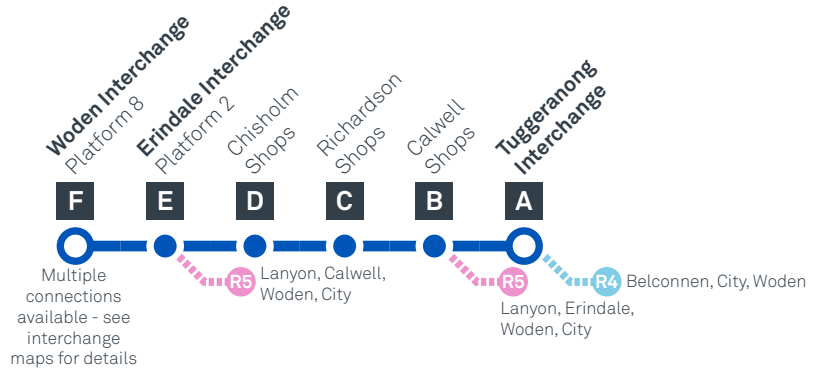

### Explanations

- C** Operates School Days Only & diverts via Calwell PS/HS & St Francis of Assisi PS
- S** Operates School Days Only

# WODEN TO TUGGERANONG

## via Erindale, Chisholm and Calwell

Effective 18 July 2020