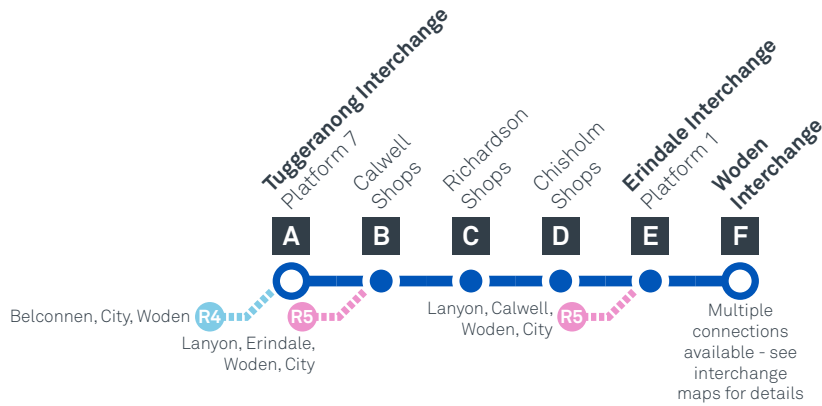

TUGGERANONG TO WODEN

via Calwell, Chisholm and Erindale

Effective 18 July 2020

MONDAY TO FRIDAY

AM	76	5:27	5:38	5:42	5:48	5:58	6:15
	76	6:01	6:12	6:16	6:22	6:32	6:49
	76	6:24	6:35	6:39	6:45	6:55	7:12
	76	6:58	7:09	7:13	7:19	7:29	7:49
	76	7:24	7:36	7:40	7:47	7:58	8:18
	76	7:49	8:03	8:07	8:14	8:25	8:45
	76	8:21	8:35	8:39	8:46	8:57	9:14
	76	8:52	9:06	9:10	9:18	9:28	9:45
	76	9:18	9:31	9:35	9:43	9:53	10:10
	76	9:48	10:01	10:05	10:13	10:23	10:40
	76	10:18	10:31	10:35	10:43	10:53	11:10
	76	10:48	11:01	11:05	11:13	11:23	11:40
	76	11:18	11:31	11:35	11:43	11:53	12:10
	76	11:48	12:01	12:05	12:13	12:23	12:40
PM	76	12:18	12:31	12:35	12:43	12:53	1:10
	76	12:48	1:01	1:05	1:13	1:23	1:40
	76	1:18	1:31	1:35	1:43	1:53	2:10
	76	1:48	2:01	2:05	2:13	2:23	2:42
	76	2:18	2:31	2:35	2:42	2:53	3:13
	76	S2:45	S3:00	S3:04	S3:11	S3:22	S3:42
	76	H2:48	H3:03	H3:07	H3:14	H3:25	H3:45
	76	C2:59	S3:17	S3:21	S3:28	S3:39	S3:59
	76	3:19	3:34	3:38	3:45	3:56	4:16
	76	3:51	4:06	4:10	4:17	4:28	4:48
	76	4:22	4:37	4:41	4:48	4:59	5:19
	76	4:49	5:04	5:08	5:15	5:26	5:46
	76	5:18	5:33	5:37	5:43	5:54	6:14
	76	5:48	6:01	6:05	6:11	6:22	6:42
	76	6:18	6:31	6:35	6:41	6:52	7:10
	76	6:48	7:01	7:05	7:11	7:21	7:38
	76	7:18	7:30	7:34	7:40	7:50	8:07
	76	7:47	7:59	8:03	8:09	8:19	8:36
	76	8:18	8:30	8:34	8:40	8:50	9:07
	76	8:48	9:00	9:04	9:10	9:20	9:37
	76	9:18	9:30	9:34	9:40	9:50	10:07
	76	9:48	10:00	10:04	10:10	10:20	10:37
	76	10:48	11:00	11:04	11:10	11:20	11:37
	76	11:48	12:00	12:04	12:10	12:20	12:37

Explanations

- **C** Operates School Days Only & diverts via Calwell PS, Calwell HS and St Francis of Assisi PS
- **H** Operates School Holidays Only
- **S** Operates School Days Only