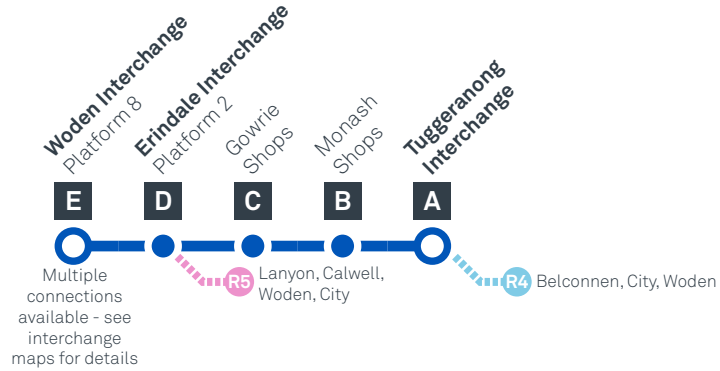

WODEN TO TUGGERANONG via Erindale, Gowrie and Monash

Effective 18 July 2020

MONDAY TO FRIDAY

AM	77	5:31	5:35	5:41	5:58
	77	5:44	6:01	6:05	6:11	6:28
	77	6:15	6:32	6:36	6:42	6:59
	77	6:39	6:56	7:00	7:06	7:23
	77	7:14	7:31	7:36	7:43	8:00
	77	7:47	8:07	8:12	8:19	8:36
	77	8:15	8:35	8:40	8:47	9:04
	77	8:46	9:05	9:09	9:16	9:34
	77	9:13	9:30	9:34	9:41	9:59
	77	9:43	10:00	10:04	10:11	10:29
	77	10:13	10:30	10:34	10:41	10:59
	77	10:43	11:00	11:04	11:11	11:29
	77	11:13	11:30	11:34	11:41	11:59
	77	11:43	12:00	12:04	12:11	12:29
PM	77	12:13	12:30	12:34	12:41	12:59
	77	12:43	1:00	1:04	1:11	1:29
	77	1:13	1:30	1:34	1:41	1:59
	77	1:43	2:00	2:04	2:11	2:29
	77	2:11	2:28	2:33	2:40	2:58
	77	2:38	2:58	3:03	3:10	3:28
	77	S2:55	S3:15	S3:20	S3:27	S3:45
	77	3:12	3:32	3:37	3:44	4:02
	77	3:46	4:06	4:11	4:18	4:36
	77	4:14	4:34	4:39	4:46	5:04
	77	4:45	5:05	5:10	5:17	5:35
	77	5:13	5:33	5:38	5:45	6:03
	77	5:40	6:00	6:05	6:12	6:30
	77	6:11	6:31	6:36	6:43	7:01
	77	6:39	6:59	7:03	7:09	7:26
	77	7:13	7:30	7:34	7:40	7:57
	77	7:43	8:00	8:04	8:10	8:27
	77	8:13	8:30	8:34	8:40	8:57
	77	9:03	9:20	9:24	9:30	9:47
	77	10:03	10:20	10:24	10:30	10:47
	77	11:03	11:20	11:24	11:30	11:47

Explanations

S Operates School Days Only

WODEN TO TUGGERANONG via Erindale, Gowrie and Monash

Effective 18 July 2020

SATURDAY

AM	77	7:22	7:39	7:42	7:48	8:05
	77	9:22	9:41	9:46	9:52	10:09
	77	11:22	11:41	11:46	11:52	12:09
PM	77	1:22	1:41	1:46	1:52	2:09
	77	3:22	3:41	3:46	3:52	4:09
	77	5:22	5:40	5:43	5:49	6:06
	77	7:22	7:40	7:43	7:49	8:06
	77	9:22	9:39	9:42	9:48	10:05
	77	11:22	11:39	11:42	11:48	12:05

TUGGERANONG TO WODEN

via Monash, Gowrie and Erindale

Effective 18 July 2020

ROUTE MAP

- Bus route
- Bus interchange
- Mode interchange
- Educational institution
- Hospital
- Bicycle lockers
- Park and Ride
- R4 RAPID route
- Bus terminus
- Route number
- Shopping centre
- Bicycle rails
- Bicycle cage
- Bus stop / this side only