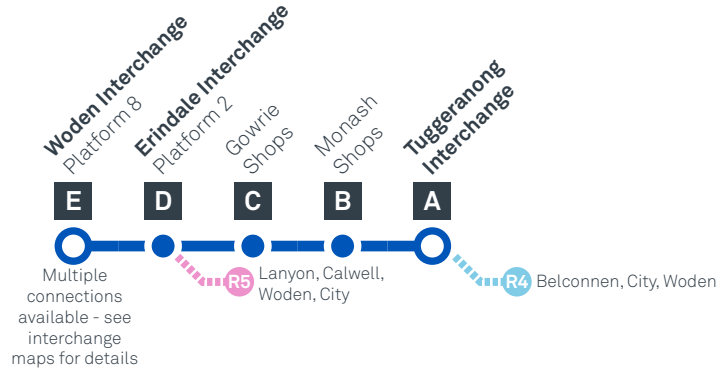

TUGGERANONG TO WODEN via Monash, Gowrie and Erindale

Effective 18 July 2020

SATURDAY

AM 77	6:21	6:31	6:37	6:41	6:58
77	8:21	8:31	8:37	8:41	8:58
77	10:21	10:32	10:38	10:43	11:02
PM 77	12:21	12:32	12:38	12:43	1:02
77	2:21	2:32	2:38	2:43	3:02
77	4:21	4:32	4:38	4:43	5:02
77	6:21	6:32	6:38	6:43	7:01
77	8:21	8:32	8:38	8:42	8:59
77	10:21	10:32	10:38	10:42	10:59
AM 77	12:21	12:32	12:38	12:42	12:59

WODEN TO TUGGERANONG via Erindale, Gowrie and Monash

Effective 18 July 2020

MONDAY TO FRIDAY

AM	77	5:31	5:35	5:41	5:58
	77	5:44	6:01	6:05	6:11	6:28
	77	6:15	6:32	6:36	6:42	6:59
	77	6:39	6:56	7:00	7:06	7:23
	77	7:14	7:31	7:36	7:43	8:00
	77	7:47	8:07	8:12	8:19	8:36
	77	8:15	8:35	8:40	8:47	9:04
	77	8:46	9:05	9:09	9:16	9:34
	77	9:13	9:30	9:34	9:41	9:59
	77	9:43	10:00	10:04	10:11	10:29
	77	10:13	10:30	10:34	10:41	10:59
	77	10:43	11:00	11:04	11:11	11:29
	77	11:13	11:30	11:34	11:41	11:59
	77	11:43	12:00	12:04	12:11	12:29
PM	77	12:13	12:30	12:34	12:41	12:59
	77	12:43	1:00	1:04	1:11	1:29
	77	1:13	1:30	1:34	1:41	1:59
	77	1:43	2:00	2:04	2:11	2:29
	77	2:11	2:28	2:33	2:40	2:58
	77	2:38	2:58	3:03	3:10	3:28
	77	S2:55	S3:15	S3:20	S3:27	S3:45
	77	3:12	3:32	3:37	3:44	4:02
	77	3:46	4:06	4:11	4:18	4:36
	77	4:14	4:34	4:39	4:46	5:04
	77	4:45	5:05	5:10	5:17	5:35
	77	5:13	5:33	5:38	5:45	6:03
	77	5:40	6:00	6:05	6:12	6:30
	77	6:11	6:31	6:36	6:43	7:01
	77	6:39	6:59	7:03	7:09	7:26
	77	7:13	7:30	7:34	7:40	7:57
	77	7:43	8:00	8:04	8:10	8:27
	77	8:13	8:30	8:34	8:40	8:57
	77	9:03	9:20	9:24	9:30	9:47
	77	10:03	10:20	10:24	10:30	10:47
	77	11:03	11:20	11:24	11:30	11:47

TUGGERANONG TO WODEN

via Monash, Gowrie and Erindale

Effective 18 July 2020

ROUTE MAP

- Bus route
- Bus interchange
- Mode interchange
- Educational institution
- Hospital
- Bicycle lockers
- Park and Ride
- R4 RAPID route
- Bus terminus
- Route number
- Shopping centre
- Bicycle rails
- Bicycle cage
- Bus stop / this side only