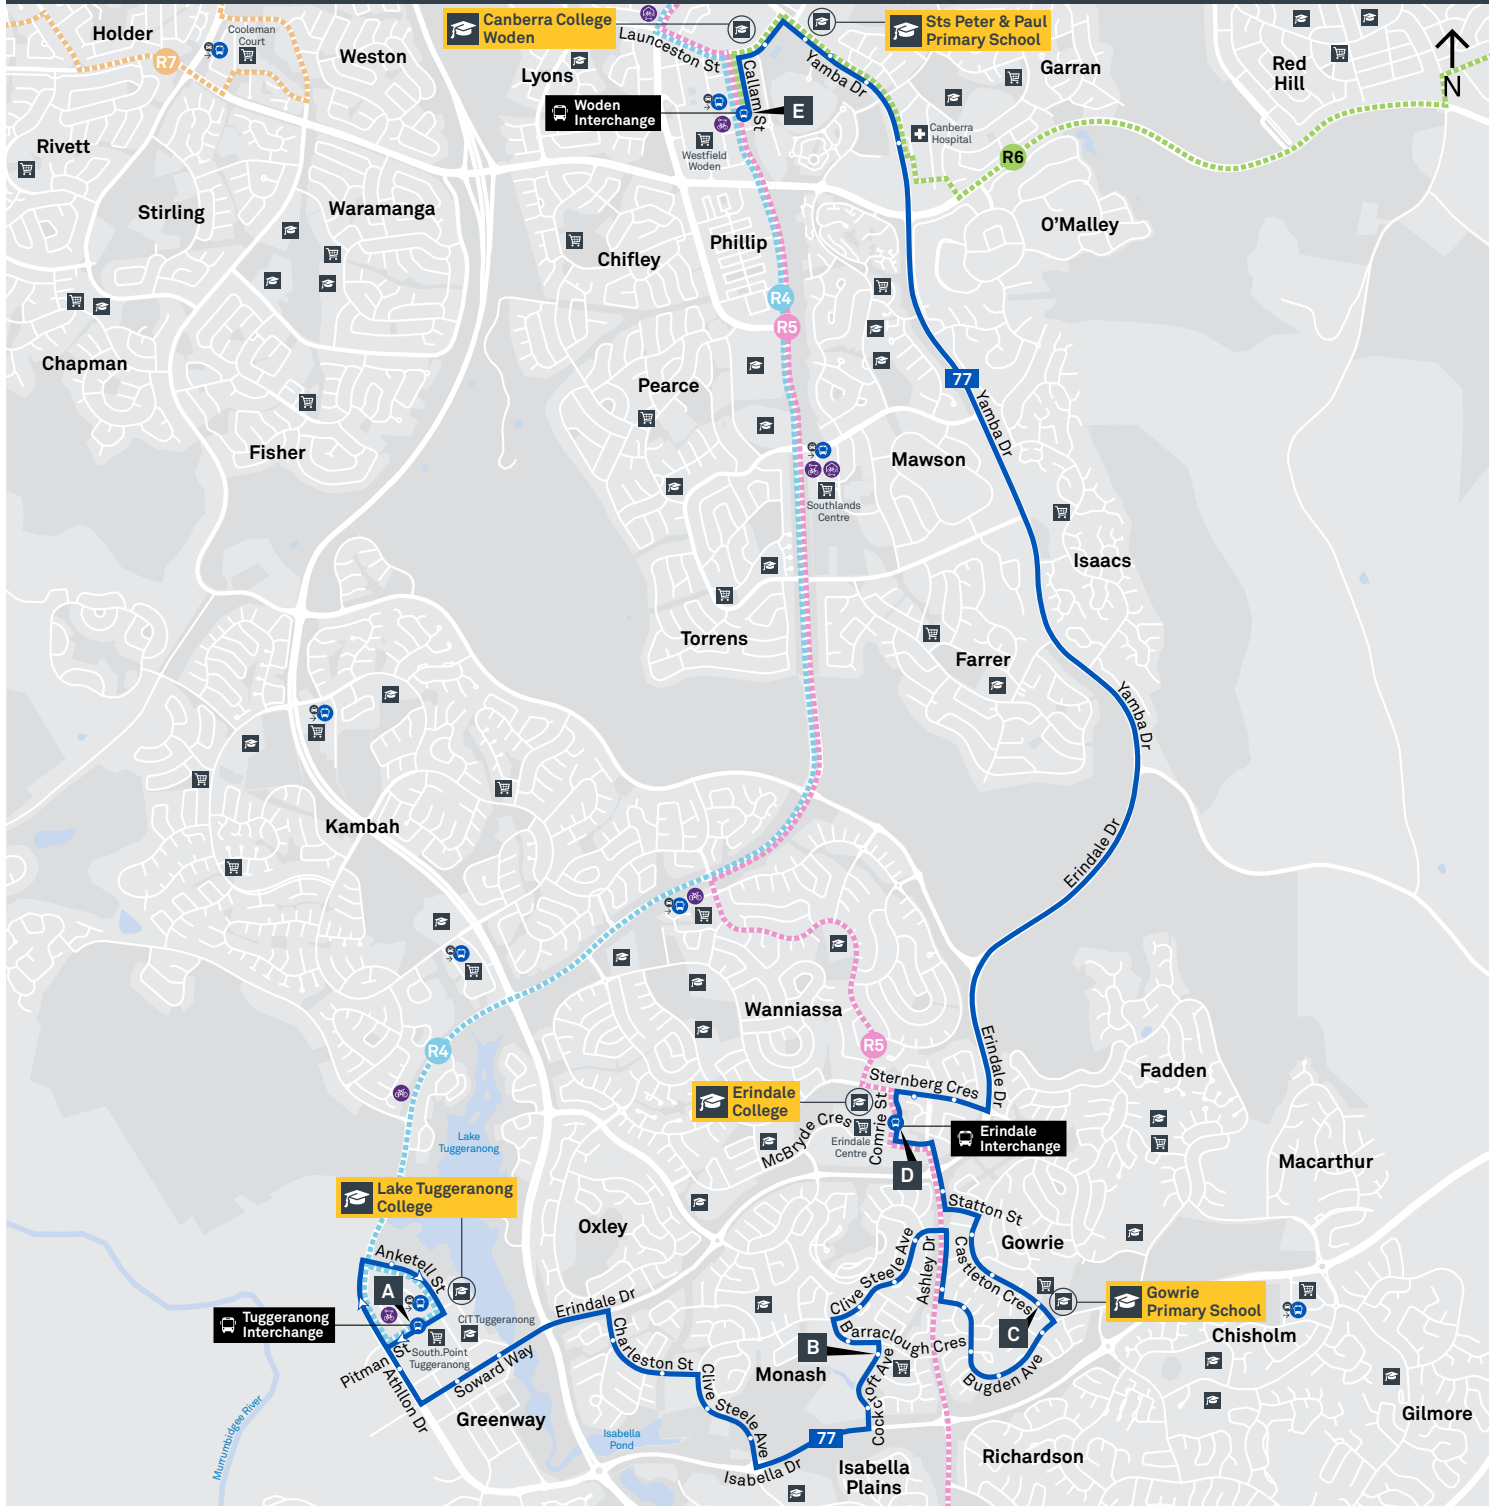

WODEN TO TUGGERANONG via Erindale, Gowrie and Monash

Effective 18 July 2020

MONDAY TO FRIDAY

AM	77	5:31	5:35	5:41	5:58
	77	5:44	6:01	6:05	6:11	6:28
	77	6:15	6:32	6:36	6:42	6:59
	77	6:39	6:56	7:00	7:06	7:23
	77	7:14	7:31	7:36	7:43	8:00
	77	7:47	8:07	8:12	8:19	8:36
	77	8:15	8:35	8:40	8:47	9:04
	77	8:46	9:05	9:09	9:16	9:34
	77	9:13	9:30	9:34	9:41	9:59
	77	9:43	10:00	10:04	10:11	10:29
	77	10:13	10:30	10:34	10:41	10:59
	77	10:43	11:00	11:04	11:11	11:29
	77	11:13	11:30	11:34	11:41	11:59
	77	11:43	12:00	12:04	12:11	12:29
PM	77	12:13	12:30	12:34	12:41	12:59
	77	12:43	1:00	1:04	1:11	1:29
	77	1:13	1:30	1:34	1:41	1:59
	77	1:43	2:00	2:04	2:11	2:29
	77	2:11	2:28	2:33	2:40	2:58
	77	2:38	2:58	3:03	3:10	3:28
	77	S2:55	S3:15	S3:20	S3:27	S3:45
	77	3:12	3:32	3:37	3:44	4:02
	77	3:46	4:06	4:11	4:18	4:36
	77	4:14	4:34	4:39	4:46	5:04
	77	4:45	5:05	5:10	5:17	5:35
	77	5:13	5:33	5:38	5:45	6:03
	77	5:40	6:00	6:05	6:12	6:30
	77	6:11	6:31	6:36	6:43	7:01
	77	6:39	6:59	7:03	7:09	7:26
	77	7:13	7:30	7:34	7:40	7:57
	77	7:43	8:00	8:04	8:10	8:27
	77	8:13	8:30	8:34	8:40	8:57
	77	9:03	9:20	9:24	9:30	9:47
	77	10:03	10:20	10:24	10:30	10:47
	77	11:03	11:20	11:24	11:30	11:47

Explanations

S Operates School Days Only

WODEN TO TUGGERANONG via Erindale, Gowrie and Monash

Effective 18 July 2020

SATURDAY

AM	77	7:22	7:39	7:42	7:48	8:05
	77	9:22	9:41	9:46	9:52	10:09
	77	11:22	11:41	11:46	11:52	12:09
PM	77	1:22	1:41	1:46	1:52	2:09
	77	3:22	3:41	3:46	3:52	4:09
	77	5:22	5:40	5:43	5:49	6:06
	77	7:22	7:40	7:43	7:49	8:06
	77	9:22	9:39	9:42	9:48	10:05
	77	11:22	11:39	11:42	11:48	12:05

TUGGERANONG TO WODEN

via Monash, Gowrie and Erindale

Effective 18 July 2020

ROUTE MAP

- Bus route
- Bus interchange
- Mode interchange
- Educational institution
- Hospital
- Bicycle lockers
- Park and Ride
- R4 RAPID route
- Bus terminus
- Route number
- Shopping centre
- Bicycle rails
- Bicycle cage
- Bus stop / this side only