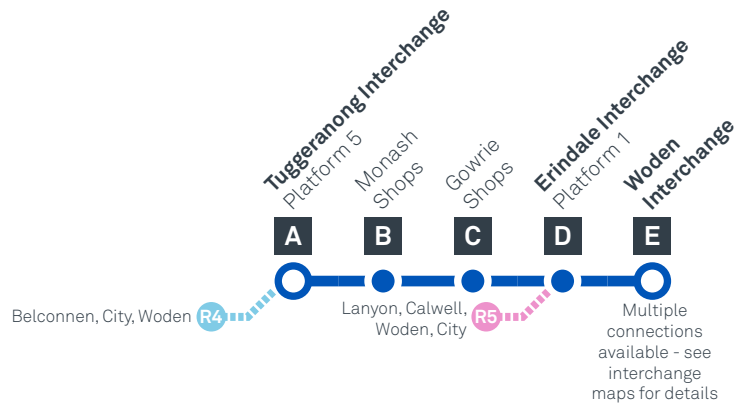

TUGGERANONG TO WODEN

via Monash, Gowrie and Erindale

Effective 18 July 2020

MONDAY TO FRIDAY

AM	77	5:33	5:43	5:48	5:53	6:10
	77	5:57	6:07	6:12	6:17	6:34
	77	6:22	6:32	6:37	6:42	6:59
	77	6:52	7:02	7:07	7:12	7:29
	77	7:21	7:31	7:37	7:42	8:02
	77	7:49	8:02	8:08	8:13	8:33
	77	8:25	8:38	8:44	8:49	9:08
	77	8:54	9:07	9:12	9:16	9:33
	77	9:21	9:34	9:39	9:43	10:00
	77	9:51	10:04	10:09	10:13	10:30
	77	10:21	10:34	10:39	10:43	11:00
	77	10:51	11:04	11:09	11:13	11:30
	77	11:21	11:34	11:39	11:43	12:00
	77	11:51	12:04	12:09	12:13	12:30
PM	77	12:21	12:34	12:39	12:43	1:00
	77	12:51	1:04	1:09	1:13	1:30
	77	1:21	1:34	1:39	1:43	2:00
	77	1:51	2:04	2:09	2:13	2:30
	77	2:19	2:32	2:38	2:43	3:03
	77	2:47	3:01	3:07	3:12	3:32
	77	3:24	3:38	3:44	3:49	4:09
	77	3:55	4:09	4:15	4:20	4:40
	77	4:23	4:37	4:43	4:48	5:08
	77	4:50	5:04	5:10	5:15	5:35
	77	5:20	5:34	5:39	5:44	6:04
	77	5:50	6:03	6:08	6:13	6:33
	77	6:20	6:33	6:38	6:43	7:03
	77	6:50	7:03	7:08	7:12	7:29
	77	7:20	7:31	7:36	7:40	7:57
	77	7:50	8:01	8:06	8:10	8:27
	77	8:19	8:30	8:35	8:39	8:56
	77	8:46	8:57	9:02	9:06	9:23
	77	9:20	9:31	9:36	9:40	9:57
	77	9:50	10:01	10:06	10:10	10:27
	77	10:40	10:51	10:56	11:00	11:17
	77	11:40	11:51	11:56	12:00	12:17

TUGGERANONG TO WODEN via Monash, Gowrie and Erindale

Effective 18 July 2020

SATURDAY

AM 77	6:21	6:31	6:37	6:41	6:58
77	8:21	8:31	8:37	8:41	8:58
77	10:21	10:32	10:38	10:43	11:02
PM 77	12:21	12:32	12:38	12:43	1:02
77	2:21	2:32	2:38	2:43	3:02
77	4:21	4:32	4:38	4:43	5:02
77	6:21	6:32	6:38	6:43	7:01
77	8:21	8:32	8:38	8:42	8:59
77	10:21	10:32	10:38	10:42	10:59
AM 77	12:21	12:32	12:38	12:42	12:59

TUGGERANONG TO WODEN

via Monash, Gowrie and Erindale

Effective 18 July 2020

ROUTE MAP

- Bus route
- Bus interchange
- Mode interchange
- Educational institution
- Hospital
- Bicycle lockers
- Park and Ride
- R4 RAPID route
- Bus terminus
- Route number
- Shopping centre
- Bicycle rails
- Bicycle cage
- Bus stop / this side only