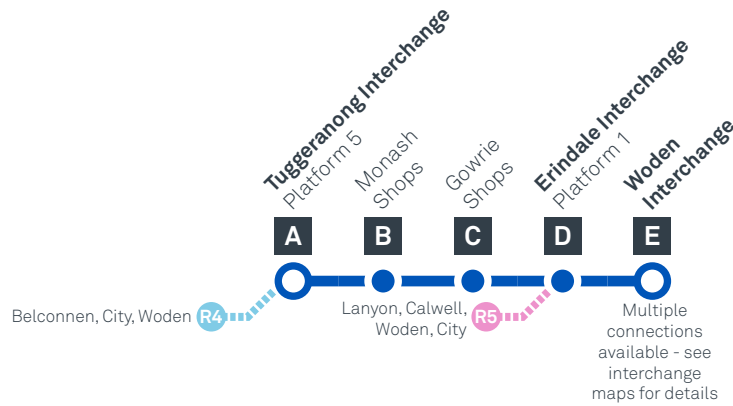

TUGGERANONG TO WODEN

via Monash, Gowrie and Erindale

Effective 18 July 2020

MONDAY TO FRIDAY

AM	77	5:33	5:43	5:48	5:53	6:10
	77	5:57	6:07	6:12	6:17	6:34
	77	6:22	6:32	6:37	6:42	6:59
	77	6:52	7:02	7:07	7:12	7:29
	77	7:21	7:31	7:37	7:42	8:02
	77	7:49	8:02	8:08	8:13	8:33
	77	8:25	8:38	8:44	8:49	9:08
	77	8:54	9:07	9:12	9:16	9:33
	77	9:21	9:34	9:39	9:43	10:00
	77	9:51	10:04	10:09	10:13	10:30
	77	10:21	10:34	10:39	10:43	11:00
	77	10:51	11:04	11:09	11:13	11:30
	77	11:21	11:34	11:39	11:43	12:00
	77	11:51	12:04	12:09	12:13	12:30
PM	77	12:21	12:34	12:39	12:43	1:00
	77	12:51	1:04	1:09	1:13	1:30
	77	1:21	1:34	1:39	1:43	2:00
	77	1:51	2:04	2:09	2:13	2:30
	77	2:19	2:32	2:38	2:43	3:03
	77	2:47	3:01	3:07	3:12	3:32
	77	3:24	3:38	3:44	3:49	4:09
	77	3:55	4:09	4:15	4:20	4:40
	77	4:23	4:37	4:43	4:48	5:08
	77	4:50	5:04	5:10	5:15	5:35
	77	5:20	5:34	5:39	5:44	6:04
	77	5:50	6:03	6:08	6:13	6:33
	77	6:20	6:33	6:38	6:43	7:03
	77	6:50	7:03	7:08	7:12	7:29
	77	7:20	7:31	7:36	7:40	7:57
	77	7:50	8:01	8:06	8:10	8:27
	77	8:19	8:30	8:35	8:39	8:56
	77	8:46	8:57	9:02	9:06	9:23
	77	9:20	9:31	9:36	9:40	9:57
	77	9:50	10:01	10:06	10:10	10:27
	77	10:40	10:51	10:56	11:00	11:17
	77	11:40	11:51	11:56	12:00	12:17

TUGGERANONG TO WODEN via Monash, Gowrie and Erindale

Effective 18 July 2020

SATURDAY

AM 77	6:21	6:31	6:37	6:41	6:58
77	8:21	8:31	8:37	8:41	8:58
77	10:21	10:32	10:38	10:43	11:02
PM 77	12:21	12:32	12:38	12:43	1:02
77	2:21	2:32	2:38	2:43	3:02
77	4:21	4:32	4:38	4:43	5:02
77	6:21	6:32	6:38	6:43	7:01
77	8:21	8:32	8:38	8:42	8:59
77	10:21	10:32	10:38	10:42	10:59
AM 77	12:21	12:32	12:38	12:42	12:59

TUGGERANONG TO WODEN

via Monash, Gowrie and Erindale

Effective 18 July 2020

ROUTE MAP

- Bus route
- Bus interchange
- Mode interchange
- Educational institution
- Hospital
- Bicycle lockers
- Park and Ride
- R4 RAPID route
- Bus terminus
- Route number
- Shopping centre
- Bicycle rails
- Bicycle cage
- Bus stop / this side only