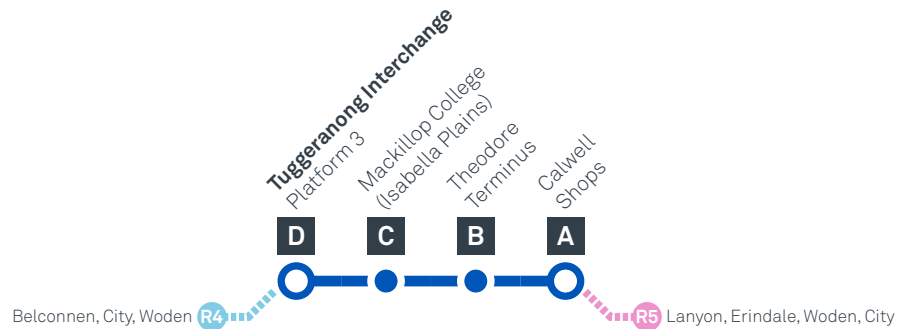

SUNDAY AND PUBLIC HOLIDAYS

AM	79	7:20	7:28	7:37	7:52
	79	9:20	9:28	9:38	9:53
	79	11:20	11:28	11:38	11:53
PM	79	1:20	1:28	1:38	1:53
	79	3:20	3:28	3:38	3:53
	79	5:20	5:27	5:36	5:51
	79	7:20	7:27	7:36	7:51
	79	9:20	9:27	9:36	9:51

TUGGERANONG TO CALWELL

via Isabella Plains and Theodore

Effective 18 July 2020

MONDAY TO FRIDAY

AM	79	5:46	5:54	6:04	6:12
	79	6:16	6:24	6:34	6:42
	79	6:43	6:51	7:01	7:09
	79	S6:55	S7:03	S7:13	S7:21
	79	7:10	7:18	7:28	7:37
	79	7:40	7:49	7:59	8:08
	79	8:11	8:20	8:30	8:39
	79	8:45	8:54	9:04	9:12
	79	9:12	9:22	9:32	9:40
	79	9:42	9:52	10:02	10:10
	79	10:12	10:22	10:32	10:40
	79	10:42	10:52	11:02	11:10
	79	11:12	11:22	11:32	11:40
	79	11:42	11:52	12:02	12:10
PM	79	12:12	12:22	12:32	12:40
	79	12:42	12:52	1:02	1:10
	79	1:12	1:22	1:32	1:40
	79	1:42	1:52	2:02	2:10
	79	2:11	2:21	2:31	2:39
	79	2:38	2:50	3:01	3:10
	79	H3:08	H3:20	H3:31	H3:40
	79	S3:13	S3:25	S3:36	S3:45
	79	3:38	3:50	4:01	4:10
	79	4:05	4:17	4:28	4:37
	79	4:34	4:46	4:57	5:06
	79	5:08	5:20	5:31	5:39
	79	5:37	5:48	5:58	6:06
	79	6:05	6:16	6:26	6:34
	79	6:36	6:47	6:57	7:05
	79	7:07	7:15	7:24	7:32
	79	7:37	7:45	7:54	8:02
	79	8:07	8:15	8:24	8:32
	79	8:37	8:45	8:54	9:02
	79	9:07	9:15	9:24	9:32
	79	10:07	10:15	10:24	10:32
	79	11:07	11:15	11:24	11:32

Explanations

- H Operates School Holidays Only
- S Operates School Days Only

TUGGERANONG TO CALWELL

via Isabella Plains and Theodore

Effective 18 July 2020

79

SATURDAY

AM	79	7:09	7:16	7:25	7:35
	79	9:09	9:18	9:27	9:37
	79	11:09	11:18	11:27	11:37
PM	79	1:09	1:18	1:27	1:37
	79	3:09	3:18	3:27	3:37
	79	5:09	5:17	5:26	5:36
	79	7:09	7:17	7:26	7:36
	79	9:09	9:16	9:25	9:35
	79	11:09	11:16	11:25	11:35

CALWELL TO TUGGERANONG via Theodore and Isabella Plains

Effective 18 July 2020

79

ROUTE MAP

- Bus route
- Bus interchange
- Mode interchange
- Educational institution
- Hospital
- Bicycle lockers
- Park and Ride
- R4 RAPID route
- Bus terminus
- 79 Route number
- Shopping centre
- Bicycle rails
- Bicycle cage
- Bus stop / this side only