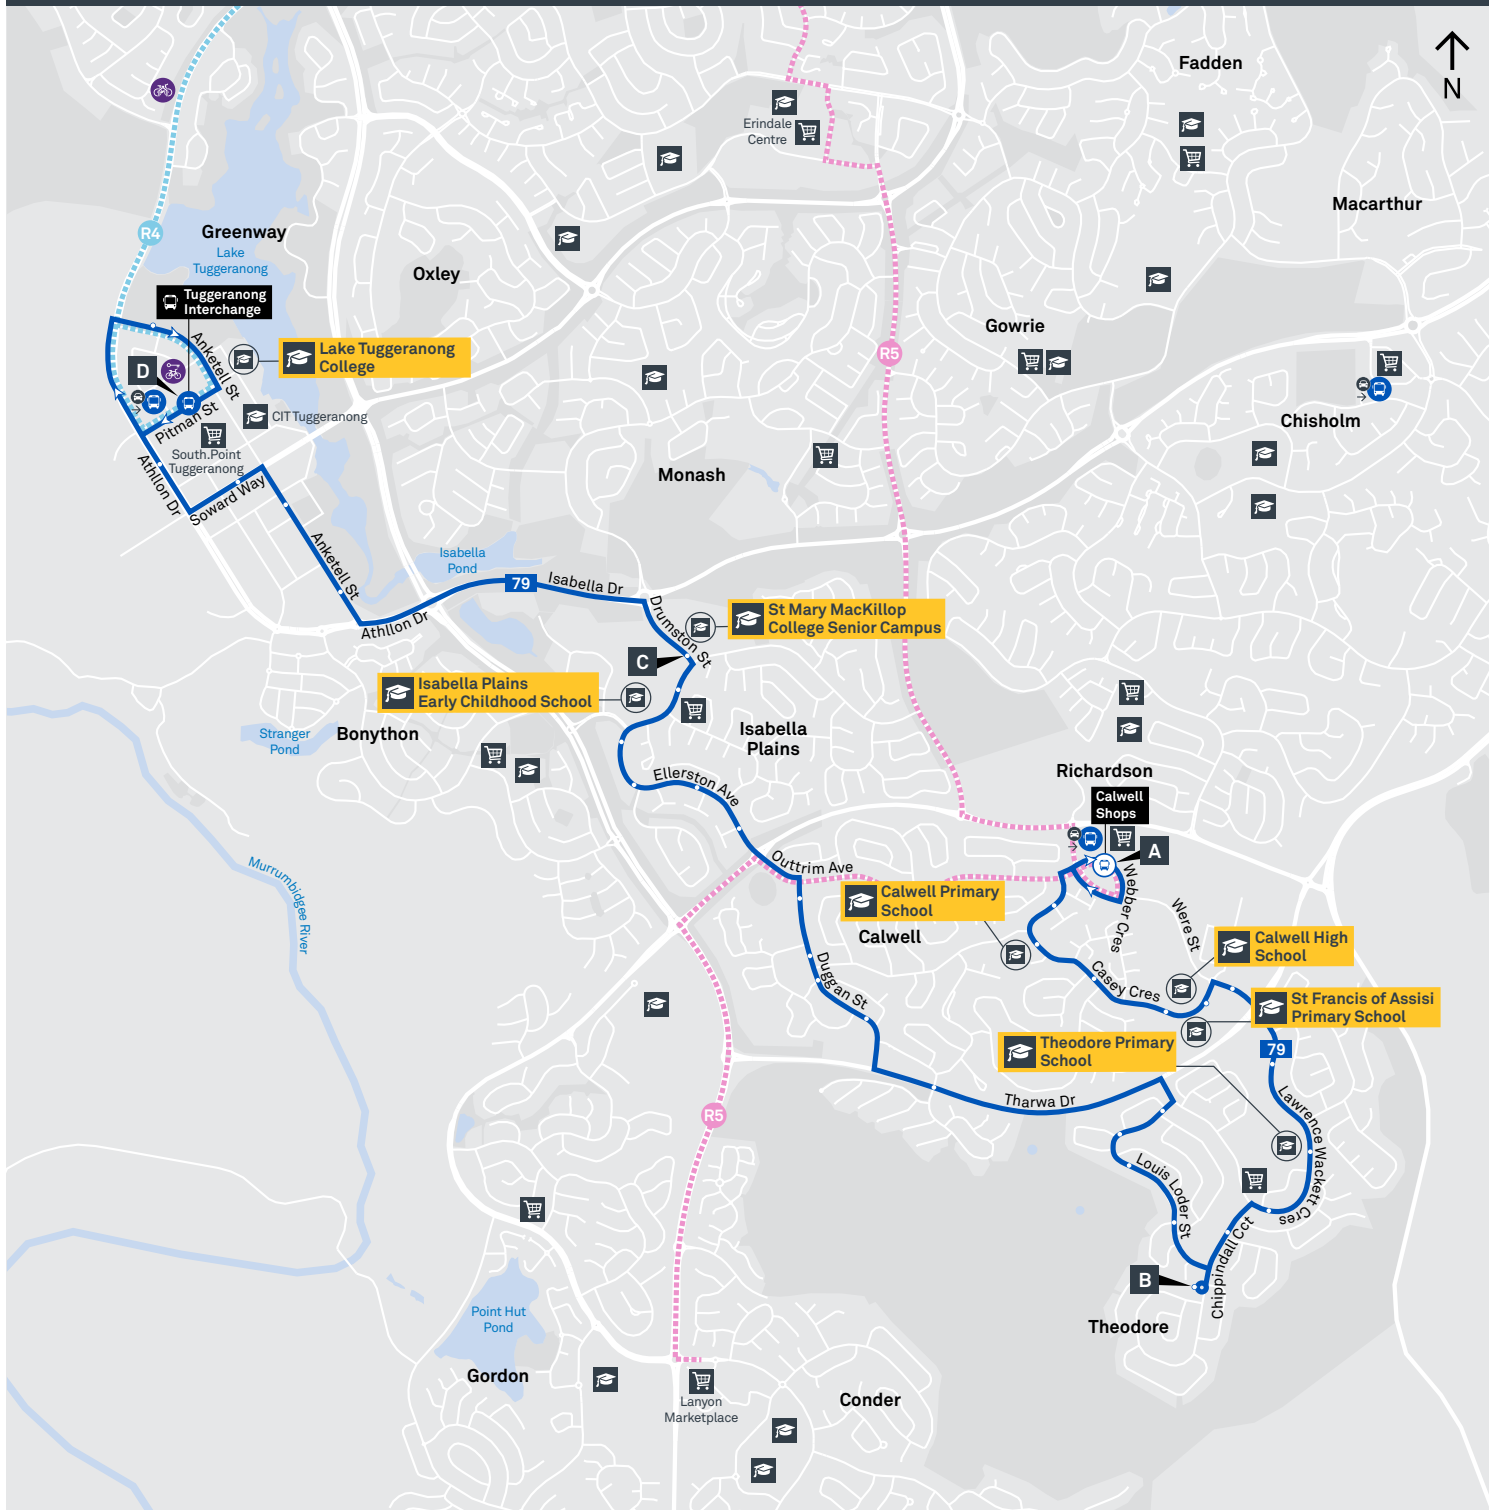

TUGGERANONG TO CALWELL

via Isabella Plains and Theodore

Effective 18 July 2020

MONDAY TO FRIDAY

AM	79	5:46	5:54	6:04	6:12
	79	6:16	6:24	6:34	6:42
	79	6:43	6:51	7:01	7:09
	79	S6:55	S7:03	S7:13	S7:21
	79	7:10	7:18	7:28	7:37
	79	7:40	7:49	7:59	8:08
	79	8:11	8:20	8:30	8:39
	79	8:45	8:54	9:04	9:12
	79	9:12	9:22	9:32	9:40
	79	9:42	9:52	10:02	10:10
	79	10:12	10:22	10:32	10:40
	79	10:42	10:52	11:02	11:10
	79	11:12	11:22	11:32	11:40
	79	11:42	11:52	12:02	12:10
PM	79	12:12	12:22	12:32	12:40
	79	12:42	12:52	1:02	1:10
	79	1:12	1:22	1:32	1:40
	79	1:42	1:52	2:02	2:10
	79	2:11	2:21	2:31	2:39
	79	2:38	2:50	3:01	3:10
	79	H3:08	H3:20	H3:31	H3:40
	79	S3:13	S3:25	S3:36	S3:45
	79	3:38	3:50	4:01	4:10
	79	4:05	4:17	4:28	4:37
	79	4:34	4:46	4:57	5:06
	79	5:08	5:20	5:31	5:39
	79	5:37	5:48	5:58	6:06
	79	6:05	6:16	6:26	6:34
	79	6:36	6:47	6:57	7:05
	79	7:07	7:15	7:24	7:32
	79	7:37	7:45	7:54	8:02
	79	8:07	8:15	8:24	8:32
	79	8:37	8:45	8:54	9:02
	79	9:07	9:15	9:24	9:32
	79	10:07	10:15	10:24	10:32
	79	11:07	11:15	11:24	11:32

Explanations

- H Operates School Holidays Only
- S Operates School Days Only

TUGGERANONG TO CALWELL

via Isabella Plains and Theodore

Effective 18 July 2020

79

SATURDAY

AM	79	7:09	7:16	7:25	7:35
	79	9:09	9:18	9:27	9:37
	79	11:09	11:18	11:27	11:37
PM	79	1:09	1:18	1:27	1:37
	79	3:09	3:18	3:27	3:37
	79	5:09	5:17	5:26	5:36
	79	7:09	7:17	7:26	7:36
	79	9:09	9:16	9:25	9:35
	79	11:09	11:16	11:25	11:35

SUNDAY AND PUBLIC HOLIDAYS

AM	79	7:09	7:16	7:25	7:35
	79	9:09	9:18	9:27	9:37
	79	11:09	11:18	11:27	11:37
PM	79	1:09	1:18	1:27	1:37
	79	3:09	3:18	3:27	3:37
	79	5:09	5:17	5:26	5:36
	79	7:09	7:17	7:26	7:36
	79	9:09	9:16	9:25	9:35

CALWELL TO TUGGERANONG via Theodore and Isabella Plains

Effective 18 July 2020

79

ROUTE MAP

- Bus route
- Bus interchange
- Mode interchange
- Educational institution
- Hospital
- Bicycle lockers
- Park and Ride
- R4 RAPID route
- Bus terminus
- 79 Route number
- Shopping centre
- Bicycle rails
- Bicycle cage
- Bus stop / this side only