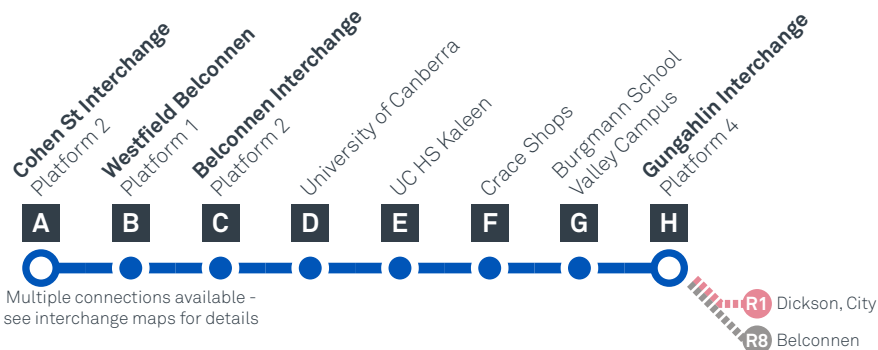

BELCONNEN TO GUNGAHLIN

via Giralang, Crace and Palmerston

Effective 18 July 2020

SATURDAY

AM	23	6:03	6:05	6:07	6:11	6:16	6:25	6:32	6:39
	23	8:03	8:05	8:07	8:11	8:16	8:25	8:32	8:39
	23	10:03	10:05	10:07	10:12	10:18	10:28	10:35	10:42
PM	23	12:03	12:05	12:07	12:12	12:18	12:28	12:35	12:42
	23	2:03	2:05	2:07	2:12	2:18	2:28	2:35	2:42
	23	4:03	4:05	4:07	4:12	4:18	4:28	4:35	4:42
	23	6:03	6:05	6:07	6:12	6:18	6:28	6:35	6:42
	23	8:03	8:05	8:07	8:11	8:16	8:25	8:31	8:38
	23	10:03	10:05	10:07	10:11	10:16	10:25	10:31	10:38
AM	23	12:03	12:05	12:07	12:11	12:16	12:25	12:31	12:38

SUNDAY AND PUBLIC HOLIDAYS

AM	23	8:03	8:05	8:07	8:11	8:16	8:25	8:32	8:39
	23	10:03	10:05	10:07	10:12	10:18	10:28	10:35	10:42
PM	23	12:03	12:05	12:07	12:12	12:18	12:28	12:35	12:42
	23	2:03	2:05	2:07	2:12	2:18	2:28	2:35	2:42
	23	4:03	4:05	4:07	4:12	4:18	4:28	4:35	4:42
	23	6:03	6:05	6:07	6:12	6:18	6:28	6:35	6:42
	23	8:03	8:05	8:07	8:11	8:16	8:25	8:31	8:38