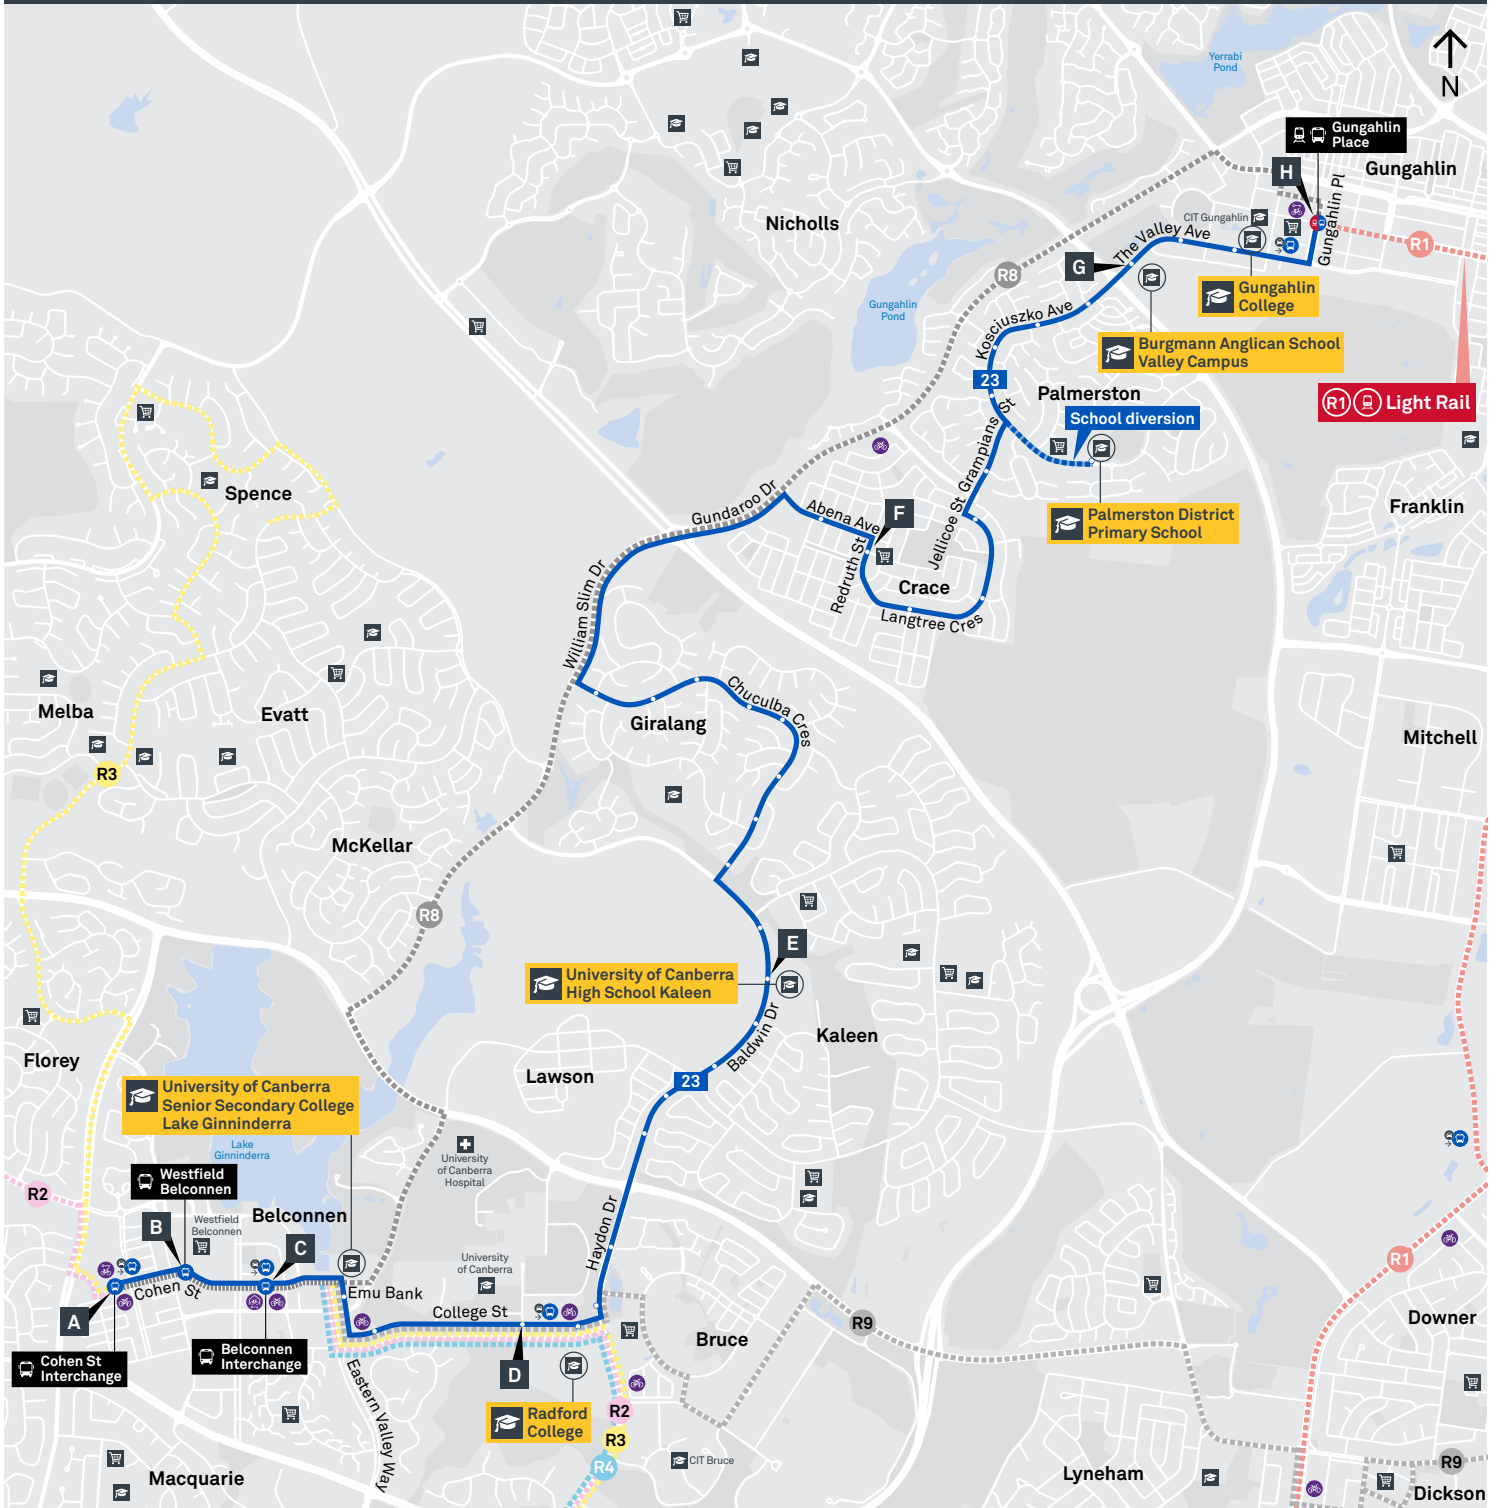

BELCONNEN TO GUNGAHLIN

via Giralang, Crace and Palmerston

Effective 18 July 2020

23

ROUTE MAP

- Bus route
- Bus interchange
- Mode interchange
- Educational institution
- Hospital
- Bicycle lockers
- Park and Ride
- **R1** RAPID route
- Bus terminus
- **23** Route number
- Shopping centre
- Bicycle rails
- Bicycle cage
- Bus stop / this side only