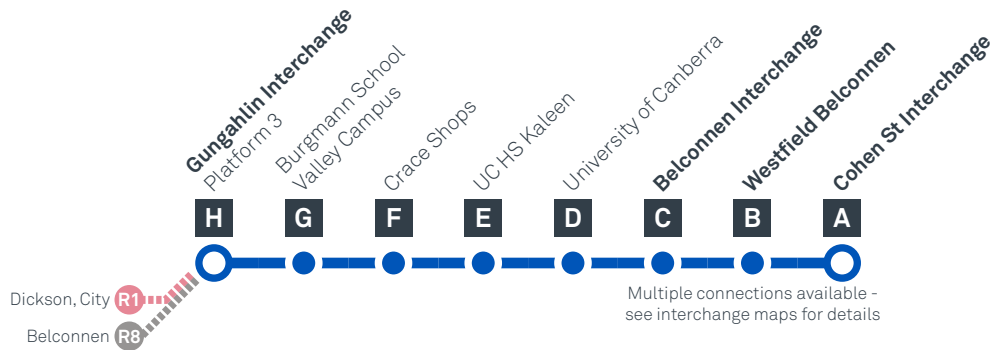

GUNGAHLIN TO BELCONNEN

via Palmerston, Crace and Giralang

Effective 18 July 2020

23

MONDAY TO FRIDAY

AM	23	5:50	5:53	6:00	6:10	6:16	6:20	6:22	6:27
	23	6:19	6:22	6:29	6:39	6:45	6:49	6:51	6:56
	23	6:38	6:41	6:48	6:58	7:04	7:08	7:10	7:15
	23	6:58	7:01	7:08	7:18	7:24	7:28	7:30	7:35
	23	7:17	7:20	7:27	7:37	7:45	7:50	7:52	7:57
	23	7:37	7:41	7:48	7:58	8:06	8:11	8:13	8:18
	23	7:57	8:01	8:08	8:18	8:26	8:31	8:33	8:38
	23	8:17	8:21	8:28	8:38	8:46	8:51	8:53	8:58
	23	8:42	8:46	8:53	9:03	9:09	9:14	9:16	9:21
	23	9:07	9:11	9:18	9:28	9:34	9:39	9:41	9:46
	23	9:37	9:41	9:48	9:58	10:04	10:09	10:11	10:16
	23	10:07	10:11	10:18	10:28	10:34	10:39	10:41	10:46
	23	10:37	10:41	10:48	10:58	11:04	11:09	11:11	11:16
	23	11:07	11:11	11:18	11:28	11:34	11:39	11:41	11:46
	23	11:37	11:41	11:48	11:58	12:04	12:09	12:11	12:16
PM	23	12:07	12:11	12:18	12:28	12:34	12:39	12:41	12:46
	23	12:37	12:41	12:48	12:58	1:04	1:09	1:11	1:16
	23	1:07	1:11	1:18	1:28	1:34	1:39	1:41	1:46
	23	1:37	1:41	1:48	1:58	2:04	2:09	2:11	2:16
	23	2:07	2:11	2:18	2:28	2:35	2:40	2:42	2:47
	23	2:37	2:42	2:50	3:00	3:08	3:13	3:15	3:20
	23	H3:07	H3:12	H3:20	H3:30	H3:38	H3:43	H3:45	H3:50
	23	S3:07	P3:12	S3:23	S3:33	S3:42	S3:47	S3:49	S3:51
	23	.....	C3:28	S3:36	S3:46	S3:54	S3:59	S4:01	S4:03
	23	3:30	3:35	3:43	3:53	4:01	4:06	4:08	4:13
	23	3:50	3:55	4:03	4:13	4:21	4:26	4:28	4:33
	23	4:09	4:14	4:22	4:32	4:40	4:45	4:47	4:52
	23	4:27	4:32	4:40	4:50	4:58	5:03	5:05	5:10
	23	4:47	4:52	5:00	5:10	5:18	5:23	5:25	5:30
	23	5:07	5:12	5:20	5:30	5:37	5:42	5:44	5:49
	23	5:26	5:31	5:40	5:50	5:57	6:02	6:04	6:09
	23	5:44	5:49	5:58	6:08	6:15	6:20	6:22	6:27
	23	6:07	6:12	6:21	6:31	6:38	6:43	6:45	6:50
	23	6:32	6:37	6:46	6:56	7:03	7:07	7:09	7:14
	23	7:02	7:06	7:13	7:23	7:29	7:33	7:35	7:40
	23	7:32	7:36	7:43	7:53	7:59	8:03	8:05	8:10
	23	8:02	8:06	8:13	8:23	8:29	8:33	8:35	8:40
	23	8:32	8:36	8:43	8:53	8:59	9:03	9:05	9:10
	23	9:02	9:06	9:13	9:23	9:29	9:33	9:35	9:40
	23	9:32	9:36	9:43	9:53	9:59	10:03	10:05	10:10
	23	10:32	10:36	10:43	10:53	10:59	11:03	11:05	11:10
	23	11:32	11:36	11:43	11:53	11:59	12:03	12:05	12:10

Explanations

- **C** Operates School Days Only and starts from Burgmann Valley Campus
- **H** Operates School Holidays Only
- **P** Operates School Days Only and travels via Palmerston Primary School
- **S** Operates School Days Only