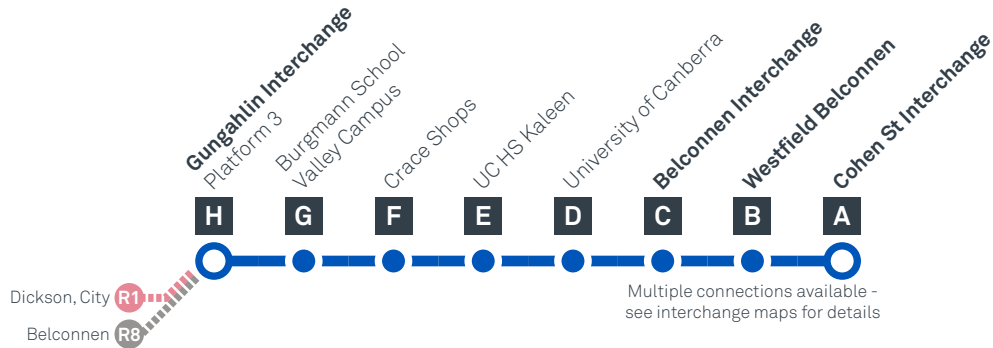

GUNGAHLIN TO BELCONNEN

via Palmerston, Crace and Giralang

Effective 18 July 2020

23

SATURDAY

AM	23	7:26	7:30	7:37	7:47	7:53	7:57	7:59	8:04
	23	9:26	9:30	9:37	9:47	9:55	10:00	10:02	10:07
	23	11:26	11:30	11:37	11:47	11:55	12:00	12:02	12:07
PM	23	1:26	1:30	1:37	1:47	1:55	2:00	2:02	2:07
	23	3:26	3:30	3:37	3:47	3:55	4:00	4:02	4:07
	23	5:26	5:29	5:36	5:46	5:53	5:58	6:00	6:05
	23	7:26	7:29	7:36	7:46	7:53	7:58	8:00	8:05
	23	9:26	9:29	9:36	9:46	9:52	9:56	9:58	10:03
	23	11:26	11:29	11:36	11:46	11:52	11:56	11:58	12:03

SUNDAY AND PUBLIC HOLIDAYS

AM	23	7:26	7:30	7:37	7:47	7:53	7:57	7:59	8:04
	23	9:26	9:30	9:37	9:47	9:55	10:00	10:02	10:07
	23	11:26	11:30	11:37	11:47	11:55	12:00	12:02	12:07
PM	23	1:26	1:30	1:37	1:47	1:55	2:00	2:02	2:07
	23	3:26	3:30	3:37	3:47	3:55	4:00	4:02	4:07
	23	5:26	5:29	5:36	5:46	5:53	5:58	6:00	6:05
	23	7:26	7:29	7:36	7:46	7:53	7:58	8:00	8:05
	23	9:26	9:29	9:36	9:46	9:52	9:56	9:58	10:03