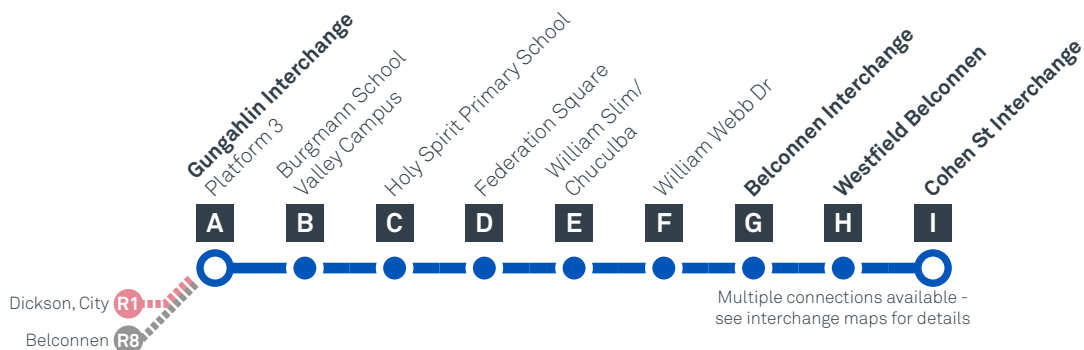

GUNG AHLIN TO BELCONNEN

via Nicholls, Evatt and McKellar

Effective 18 July 2020

24

Multiple connections available - see interchange maps for details

MONDAY TO FRIDAY

AM	24	5:42	5:45	5:50	6:01	6:06	6:11	6:16	6:18	6:23
	24	6:01	6:04	6:09	6:20	6:25	6:30	6:35	6:37	6:42
	24	6:23	6:26	6:31	6:42	6:47	6:52	6:57	6:59	7:04
	24	6:38	6:41	6:46	6:57	7:02	7:07	7:12	7:14	7:19
	24	6:57	7:00	7:05	7:16	7:21	7:26	7:31	7:33	7:38
	24	7:18	7:21	7:26	7:38	7:44	7:50	7:56	7:58	8:03
	24	7:42	7:46	7:51	8:03	8:09	8:15	8:21	8:23	8:28
	24	8:04	8:08	8:13	8:25	8:31	8:37	8:43	8:45	8:50
	24	8:32	8:36	8:41	8:53	8:59	9:04	9:09	9:11	9:16
	24	9:02	9:06	9:11	9:22	9:28	9:33	9:38	9:40	9:45
	24	9:32	9:36	9:41	9:52	9:58	10:03	10:08	10:10	10:15
	24	10:02	10:06	10:11	10:22	10:28	10:33	10:38	10:40	10:45
	24	10:32	10:36	10:41	10:52	10:58	11:03	11:08	11:10	11:15
	24	11:02	11:06	11:11	11:22	11:28	11:33	11:38	11:40	11:45
	24	11:32	11:36	11:41	11:52	11:58	12:03	12:08	12:10	12:15
PM	24	12:02	12:06	12:11	12:22	12:28	12:33	12:38	12:40	12:45
	24	12:32	12:36	12:41	12:52	12:58	1:03	1:08	1:10	1:15
	24	1:02	1:06	1:11	1:22	1:28	1:33	1:38	1:40	1:45
	24	1:32	1:36	1:41	1:52	1:58	2:03	2:08	2:10	2:15
	24	2:01	2:05	2:10	2:21	2:27	2:31	2:36	2:38	2:43
	24	2:28	2:33	2:38	2:50	2:56	3:02	3:08	3:10	3:15
	24	2:56	3:01	3:06	3:18	3:24	3:30	3:36	3:38	3:43
	24	3:20	3:25	3:30	3:42	3:48	3:54	4:00	4:02	4:07
	24	3:38	3:43	3:48	4:00	4:06	4:12	4:18	4:20	4:25
	24	4:01	4:06	4:11	4:23	4:29	4:35	4:41	4:43	4:48
	24	4:18	4:23	4:28	4:40	4:46	4:52	4:58	5:00	5:05
	24	4:37	4:42	4:47	4:59	5:05	5:11	5:17	5:19	5:24
	24	4:54	4:59	5:04	5:16	5:22	5:28	5:34	5:36	5:41
	24	5:14	5:19	5:24	5:36	5:42	5:47	5:53	5:55	6:00
	24	5:32	5:37	5:42	5:54	6:00	6:05	6:11	6:13	6:18
	24	5:51	5:56	6:01	6:13	6:19	6:24	6:30	6:32	6:37
	24	6:17	6:22	6:27	6:39	6:45	6:50	6:56	6:58	7:03
	24	6:37	6:42	6:47	6:59	7:04	7:09	7:14	7:16	7:21
	24	6:57	7:02	7:07	7:18	7:23	7:28	7:33	7:35	7:40
	24	7:22	7:26	7:31	7:42	7:47	7:52	7:57	7:59	8:04
	24	7:52	7:56	8:01	8:12	8:17	8:22	8:27	8:29	8:34
	24	8:22	8:26	8:31	8:42	8:47	8:52	8:57	8:59	9:04
	24	8:52	8:56	9:01	9:12	9:17	9:22	9:27	9:29	9:34
	24	9:22	9:26	9:31	9:42	9:47	9:52	9:57	9:59	10:04
	24	9:52	9:56	10:01	10:12	10:17	10:22	10:27	10:29	10:34
	24	10:52	10:56	11:01	11:12	11:17	11:22	11:27	11:29	11:34
	24	11:52	11:56	12:01	12:12	12:17	12:22	12:27	12:29	12:34