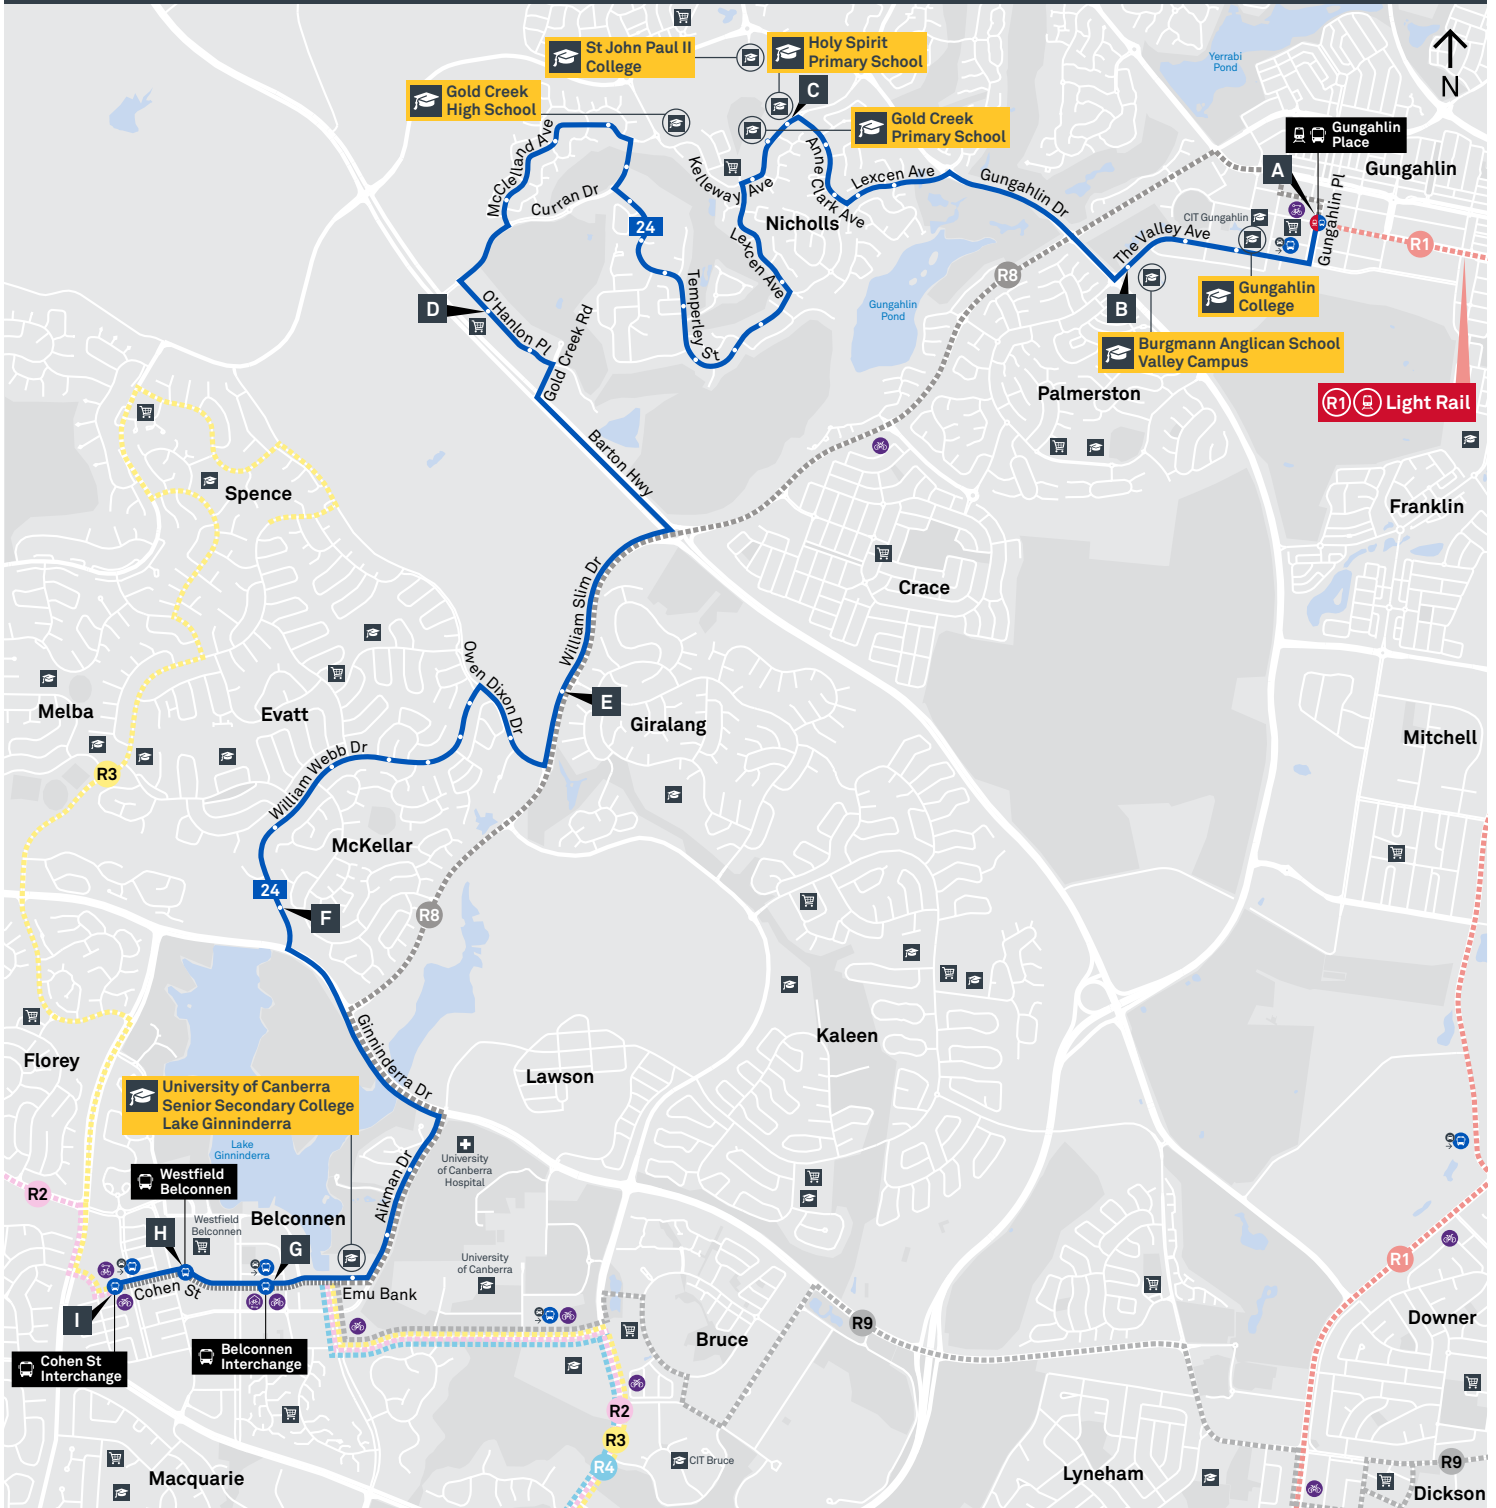

BELCONNEN TO GUNGAHLIN

via McKellar, Evatt and Nicholls

Effective 18 July 2020

24

SATURDAY

AM	24	6:16	6:18	6:20	6:25	6:31	6:36	6:47	6:52	7:00
	24	8:16	8:18	8:20	8:25	8:31	8:36	8:47	8:52	9:00
	24	10:16	10:18	10:20	10:26	10:33	10:38	10:50	10:55	11:03
PM	24	12:16	12:18	12:20	12:26	12:33	12:38	12:50	12:55	1:03
	24	2:16	2:18	2:20	2:26	2:33	2:38	2:50	2:55	3:03
	24	4:16	4:18	4:20	4:26	4:33	4:38	4:50	4:55	5:03
	24	6:16	6:18	6:20	6:26	6:33	6:38	6:49	6:54	7:02
	24	8:16	8:18	8:20	8:25	8:31	8:36	8:46	8:51	8:59
	24	10:16	10:18	10:20	10:25	10:31	10:36	10:46	10:51	10:59
AM	24	12:16	12:18	12:20	12:25	12:31	12:36	12:46	12:51	12:59

GUNGAHLIN TO BELCONNEN

via Nicholls, Evatt and McKellar

Effective 18 July 2020

24

ROUTE MAP

- Bus route
- Bus interchange
- Mode interchange
- Educational institution
- Hospital
- Bicycle lockers
- Park and Ride
- RAPID route
- Bus terminus
- 24 Route number
- Shopping centre
- Bicycle rails
- Bicycle cage
- Bus stop / this side only