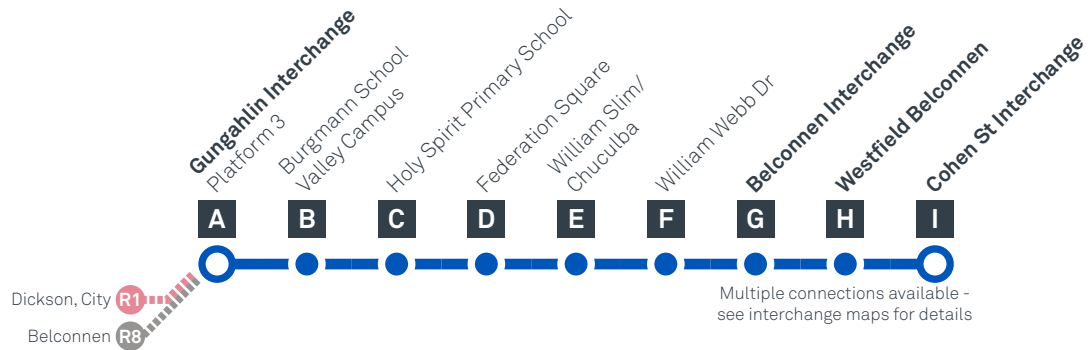

GUNGAHLIN TO BELCONNEN

via Nicholls, Evatt and McKellar

Effective 18 July 2020

SATURDAY

AM	24	6:40	6:44	6:49	6:59	7:04	7:09	7:14	7:16	7:21
	24	8:40	8:44	8:49	8:59	9:05	9:11	9:17	9:19	9:24
	24	10:40	10:44	10:49	11:00	11:06	11:12	11:18	11:20	11:25
PM	24	12:40	12:44	12:49	1:00	1:06	1:12	1:18	1:20	1:25
	24	2:40	2:44	2:49	3:00	3:06	3:12	3:18	3:20	3:25
	24	4:40	4:44	4:49	5:00	5:06	5:12	5:18	5:20	5:25
	24	6:40	6:43	6:48	6:59	7:05	7:11	7:17	7:19	7:24
	24	8:40	8:43	8:48	8:58	9:03	9:08	9:13	9:15	9:20
	24	10:40	10:43	10:48	10:58	11:03	11:08	11:13	11:15	11:20

GUNGAHLIN TO BELCONNEN

via Nicholls, Evatt and McKellar

Effective 18 July 2020

24

ROUTE MAP

- Bus route
- Bus interchange
- Mode interchange
- Educational institution
- Hospital
- Bicycle lockers
- Park and Ride
- RAPID route
- Bus terminus
- 24 Route number
- Shopping centre
- Bicycle rails
- Bicycle cage
- Bus stop / this side only