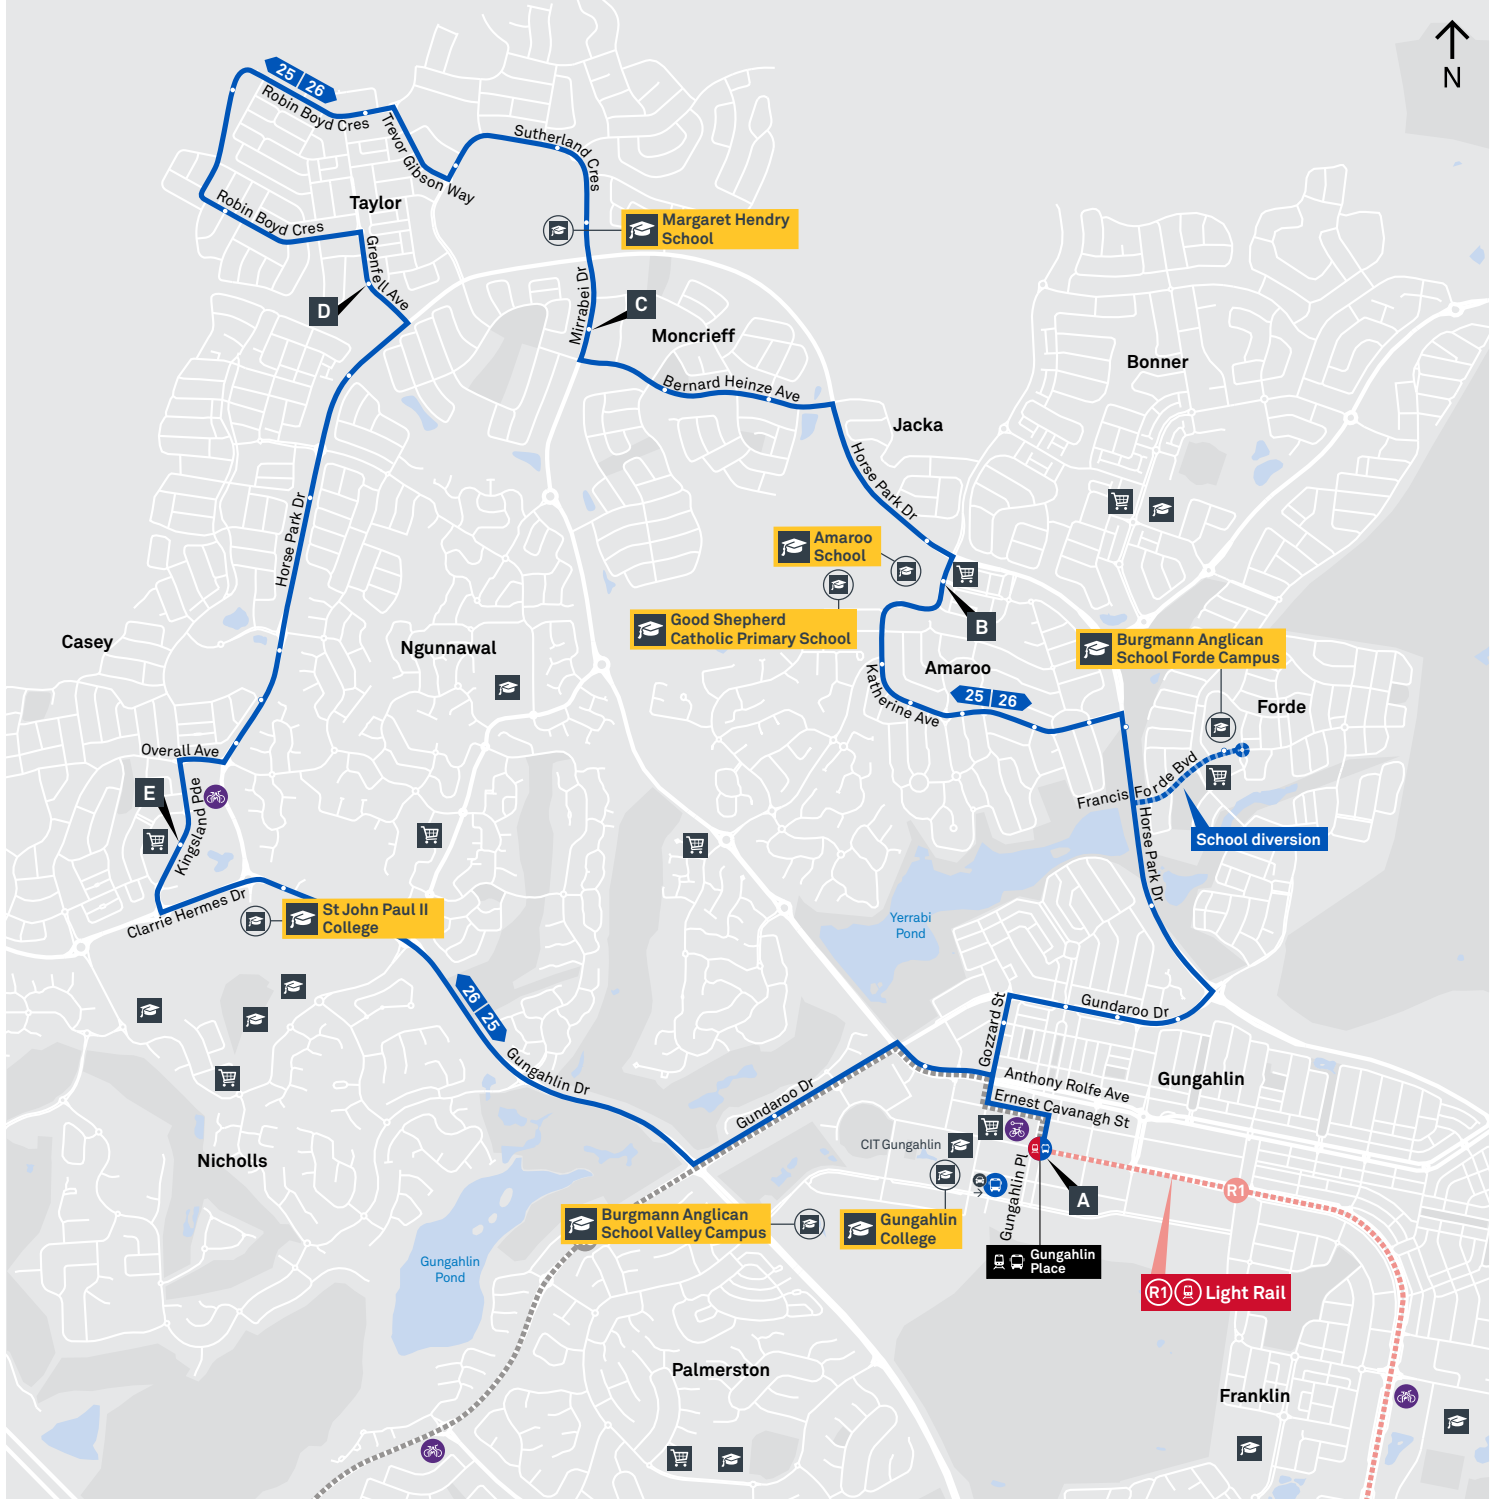

# TAYLOR LOOP via Moncrieff and Casey

Effective 18 July 2020

25

26

## ROUTE MAP

- Bus route
- Bus interchange
- Mode interchange
- Educational institution
- Hospital
- Bicycle lockers
- Park and Ride
- R1** RAPID route
- Bus terminus
- 25 Route number
- Shopping centre
- Bicycle rails
- Bicycle cage
- Bus stop / this side only