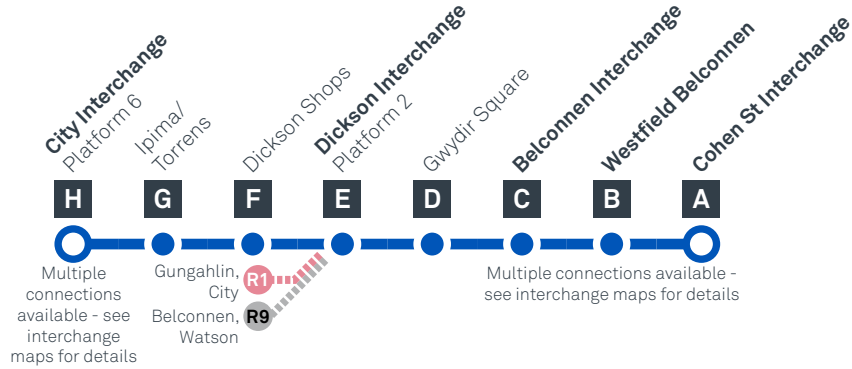

CITY TO BELCONNEN

via Dickson and Kaleen

Effective 18 July 2020

MONDAY TO FRIDAY

AM	31	.....	.....	5:43	5:46	5:56	6:04	6:06	6:11
	31	5:59	6:08	6:13	6:16	6:26	6:34	6:36	6:41
	31	6:16	6:25	6:30	6:33	6:43	6:51	6:53	6:58
	31	6:36	6:45	6:50	6:53	7:03	7:11	7:13	7:18
	31	6:55	7:04	7:09	7:12	7:22	7:30	7:32	7:37
	31	7:13	7:22	7:27	7:30	7:40	7:49	7:51	7:56
	31	7:33	7:45	7:52	7:55	8:05	8:14	8:16	8:21
	31	7:53	8:05	8:12	8:15	8:25	8:34	8:36	8:41
	31	H8:13	H8:25	H8:32	H8:35	H8:45	H8:54	H8:56	H9:01
	31	S8:19	S8:31	S8:38	S8:41	S8:51	S9:00	S9:02	S9:07
	31	8:36	8:48	8:55	8:58	9:07	9:16	9:18	9:23
	31	8:59	9:10	9:16	9:19	9:28	9:37	9:39	9:44
	31	9:17	9:28	9:34	9:37	9:46	9:55	9:57	10:02
	31	9:46	9:57	10:03	10:06	10:15	10:24	10:26	10:31
	31	10:16	10:27	10:33	10:36	10:45	10:54	10:56	11:01
	31	10:46	10:57	11:03	11:06	11:15	11:24	11:26	11:31
	31	11:16	11:27	11:33	11:36	11:45	11:54	11:56	12:01
	31	11:46	11:57	12:03	12:06	12:15	12:24	12:26	12:31
PM	31	12:16	12:27	12:33	12:36	12:45	12:54	12:56	1:01
	31	12:46	12:57	1:03	1:06	1:15	1:24	1:26	1:31
	31	1:16	1:27	1:33	1:36	1:45	1:54	1:56	2:01
	31	1:46	1:57	2:03	2:06	2:15	2:24	2:26	2:31
	31	2:16	2:27	2:34	2:38	2:48	2:57	2:59	3:04
	31	.....	.....	.....	.....	K3:17	S3:26	S3:27	S3:29
	31	2:46	2:59	3:06	3:10	3:20	3:29	3:31	3:36
	31	3:06	3:19	3:26	3:30	3:40	3:49	3:51	3:56
	31	3:25	3:38	3:45	3:49	3:59	4:08	4:10	4:15
	31	3:41	3:54	4:01	4:05	4:15	4:24	4:26	4:31
	31	3:56	4:09	4:16	4:20	4:30	4:39	4:41	4:46
	31	4:11	4:24	4:31	4:35	4:45	4:54	4:56	5:01
	31	4:27	4:40	4:47	4:51	5:01	5:10	5:12	5:17
	31	4:41	4:54	5:01	5:05	5:15	5:24	5:26	5:31
	31	4:56	5:09	5:16	5:20	5:30	5:38	5:40	5:45
	31	5:08	5:21	5:28	5:32	5:42	5:50	5:52	5:57
	31	5:24	5:36	5:43	5:47	5:57	6:05	6:07	6:12
	31	5:40	5:52	5:59	6:03	6:13	6:21	6:23	6:28
	31	5:55	6:07	6:14	6:18	6:28	6:36	6:38	6:43
	31	6:16	6:28	6:35	6:39	6:49	6:57	6:59	7:04
	31	6:36	6:48	6:55	6:59	7:08	7:16	7:18	7:23
	31	6:56	7:07	7:12	7:15	7:24	7:32	7:34	7:39
	31	7:26	7:36	7:41	7:44	7:53	8:01	8:03	8:08
	31	7:56	8:06	8:11	8:14	8:23	8:31	8:33	8:38
	31	8:26	8:36	8:41	8:44	8:53	9:01	9:03	9:08
	31	8:53	9:03	9:08	9:11	9:20	9:28	9:30	9:35
	31	9:53	10:03	10:08	10:11	10:20	10:28	10:30	10:35
	31	10:56	11:06	11:11	11:14	11:23	11:31	11:33	11:38

Explanations

- **H** Operates School Holidays Only
- **S** Operates School Days Only
- **K** Operates School Days Only and starts from Kaleen Primary School then travels via St Michaels Primary School 8 minutes earlier