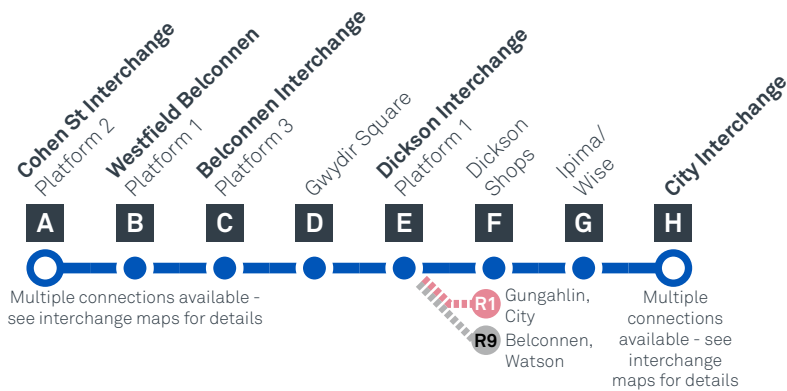

BELCONNEN TO CITY

via Kaleen and Dickson

Effective 18 July 2020

SATURDAY

AM	31	6:10	6:12	6:14	6:23	6:32	6:35	6:40	6:50
	31	8:10	8:12	8:14	8:23	8:32	8:35	8:40	8:50
	31	10:10	10:12	10:14	10:24	10:34	10:37	10:42	10:52
PM	31	12:10	12:12	12:14	12:24	12:34	12:37	12:42	12:52
	31	2:10	2:12	2:14	2:24	2:34	2:37	2:42	2:52
	31	4:10	4:12	4:14	4:24	4:34	4:37	4:42	4:52
	31	6:10	6:12	6:14	6:24	6:33	6:36	6:41	6:51
	31	8:11	8:13	8:15	8:24	8:33	8:36	8:41	8:51
	31	10:10	10:12	10:14	10:23	10:32	10:35	10:40	10:50
AM	31	12:10	12:12	12:14	12:23	12:32	12:35	12:40	12:50

SUNDAY AND PUBLIC HOLIDAYS

AM	31	8:10	8:12	8:14	8:23	8:32	8:35	8:40	8:50
	31	10:10	10:12	10:14	10:24	10:34	10:37	10:42	10:52
PM	31	12:10	12:12	12:14	12:24	12:34	12:37	12:42	12:52
	31	2:10	2:12	2:14	2:24	2:34	2:37	2:42	2:52
	31	4:10	4:12	4:14	4:24	4:34	4:37	4:42	4:52
	31	6:10	6:12	6:14	6:24	6:33	6:36	6:41	6:51
	31	8:11	8:13	8:15	8:24	8:33	8:36	8:41	8:51