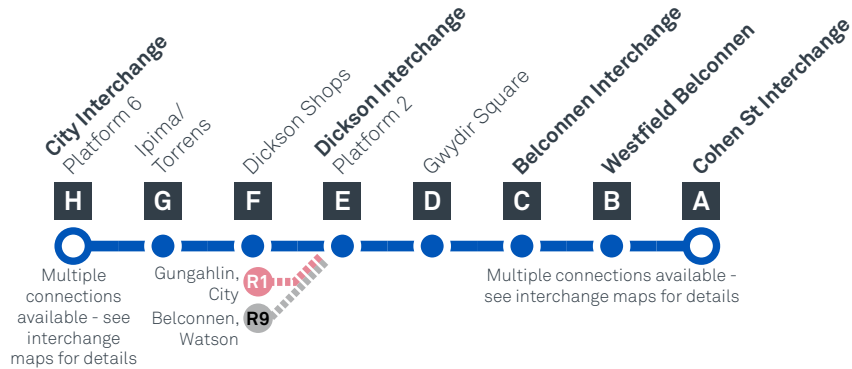

CITY TO BELCONNEN

via Dickson and Kaleen

Effective 18 July 2020

SATURDAY

AM	31	7:03	7:13	7:19	7:23	7:31	7:38	7:40	7:45
	31	9:02	9:13	9:19	9:23	9:32	9:41	9:43	9:48
	31	11:02	11:13	11:19	11:23	11:32	11:41	11:43	11:48
PM	31	1:02	1:13	1:19	1:23	1:32	1:41	1:43	1:48
	31	3:02	3:13	3:19	3:23	3:32	3:41	3:43	3:48
	31	5:02	5:13	5:19	5:23	5:31	5:40	5:42	5:47
	31	7:02	7:13	7:19	7:23	7:31	7:40	7:42	7:47
	31	9:02	9:13	9:19	9:22	9:30	9:38	9:40	9:45
	31	11:02	11:13	11:19	11:22	11:30	11:38	11:40	11:45

SUNDAY AND PUBLIC HOLIDAYS

AM	31	7:03	7:13	7:19	7:23	7:31	7:38	7:40	7:45
	31	9:02	9:13	9:19	9:23	9:32	9:41	9:43	9:48
	31	11:02	11:13	11:19	11:23	11:32	11:41	11:43	11:48
PM	31	1:02	1:13	1:19	1:23	1:32	1:41	1:43	1:48
	31	3:02	3:13	3:19	3:23	3:32	3:41	3:43	3:48
	31	5:02	5:13	5:19	5:23	5:31	5:40	5:42	5:47
	31	7:02	7:13	7:19	7:23	7:31	7:40	7:42	7:47
	31	9:02	9:13	9:19	9:22	9:30	9:38	9:40	9:45