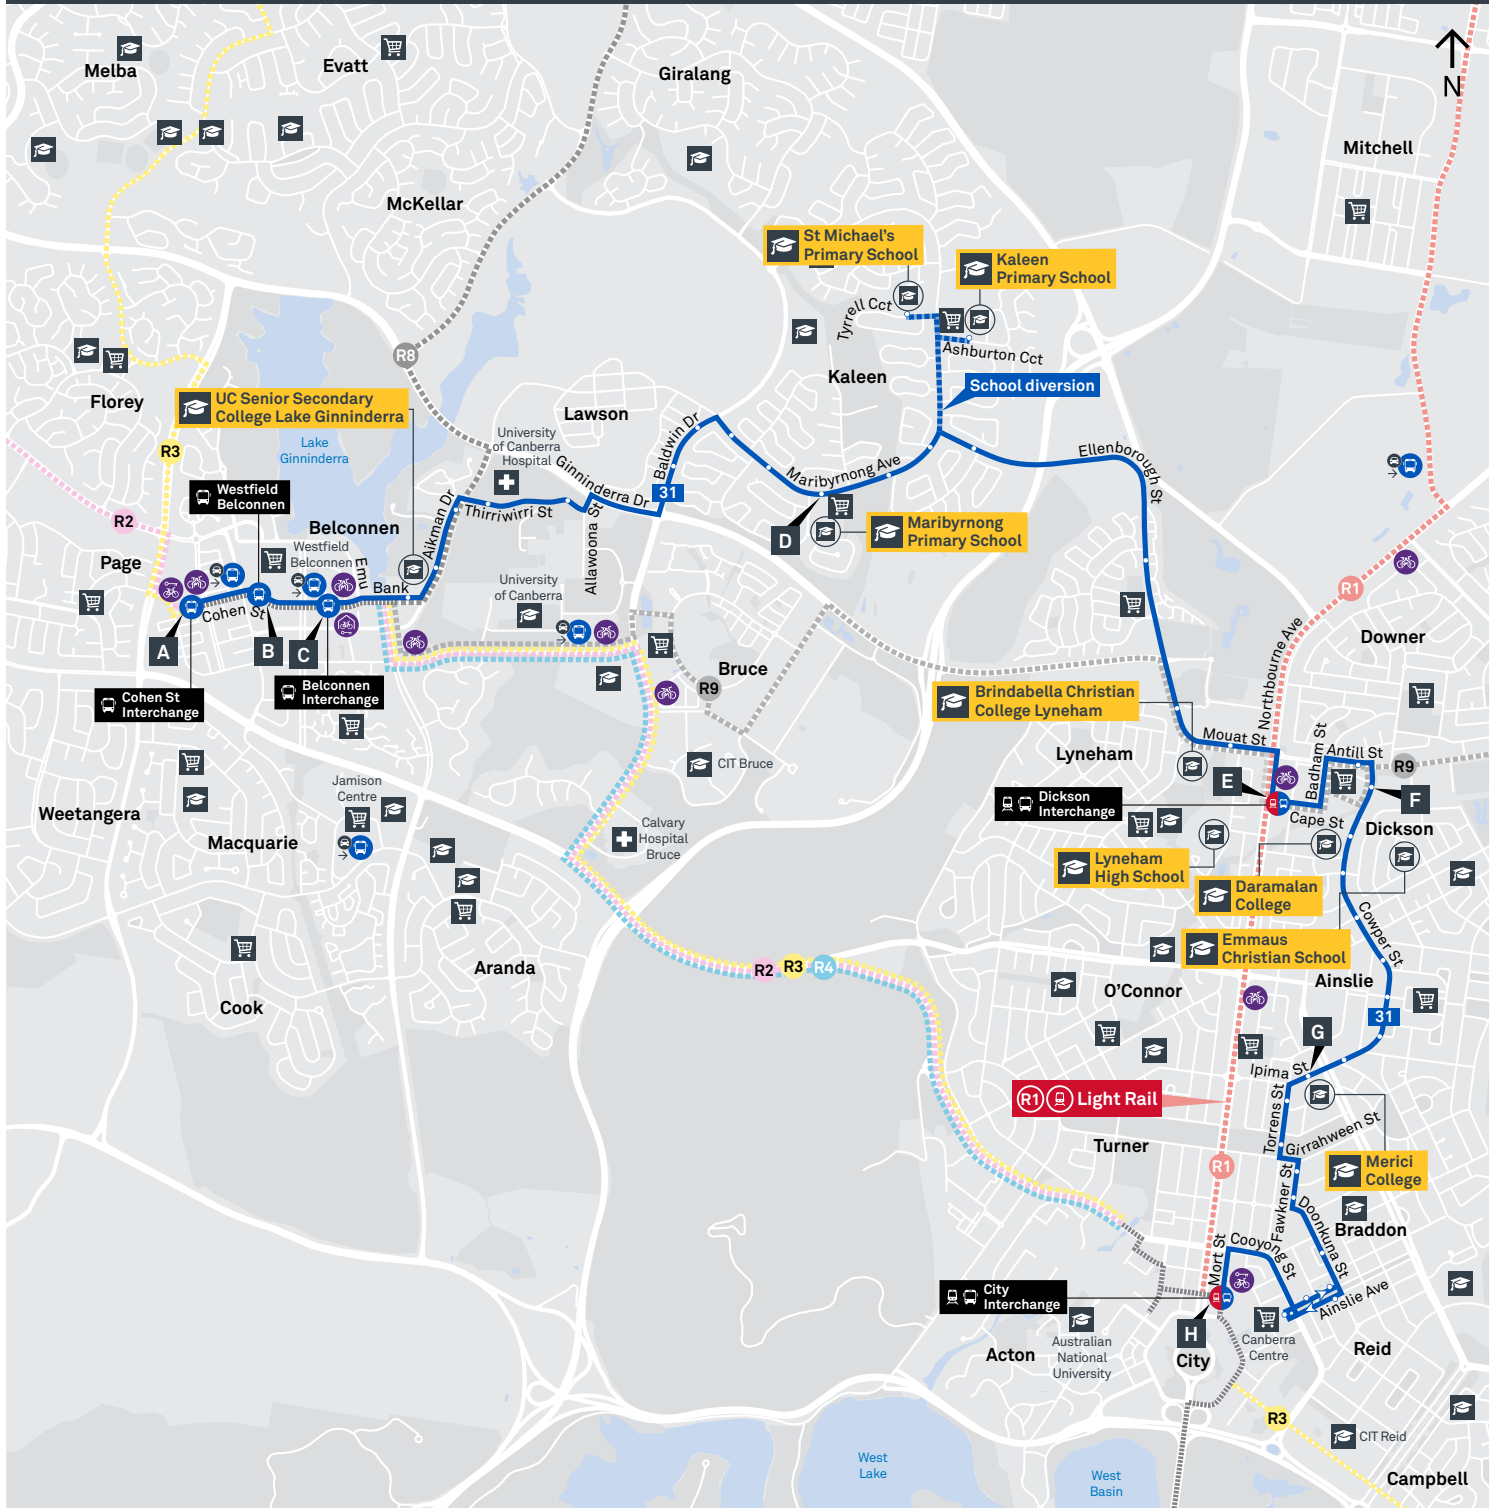

#### Explanations

- H** Operates School Holidays Only
- S** Operates School Days Only
- K** Operates School Days Only and starts from Kaleen Primary School then travels via St Michaels Primary School 8 minutes earlier

# CITY TO BELCONNEN

# BELCONNEN TO CITY via Kaleen and Dickson

Effective 18 July 2020

## ROUTE MAP

- Bus route
- Bus interchange
- Mode interchange
- Educational institution
- Hospital
- Bicycle lockers
- Park and Ride
- RAPID route
- Bus terminus
- 31 Route number
- Shopping centre
- Bicycle rails
- Bicycle cage
- Bus stop / this side only