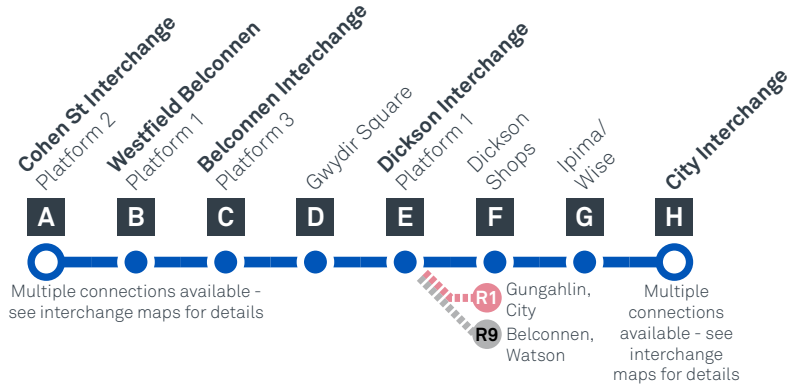

BELCONNEN TO CITY

via Kaleen and Dickson

Effective 18 July 2020

MONDAY TO FRIDAY

AM	31	5:28	5:30	5:32	5:41	5:51	5:54	6:00	6:09
	31	5:48	5:50	5:52	6:01	6:11	6:14	6:20	6:29
	31	6:08	6:10	6:12	6:21	6:31	6:34	6:40	6:49
	31	6:28	6:30	6:32	6:41	6:51	6:54	7:00	7:09
	31	6:46	6:48	6:50	6:59	7:09	7:12	7:18	7:27
	31	7:03	7:05	7:07	7:16	7:26	7:29	7:37	7:49
	31	7:15	7:17	7:19	7:28	7:40	7:43	7:51	8:03
	31	7:29	7:31	7:33	7:45	7:57	8:00	8:08	8:20
	31	7:43	7:45	7:47	7:59	8:11	8:14	8:22	8:34
	31	8:01	8:03	8:05	8:17	8:29	8:32	8:40	8:52
	31	H8:17	H8:19	H8:21	H8:33	H8:45	H8:48	H8:56	H9:07
	31	S8:17	S8:19	S8:21	K8:33	S8:49	S8:52	S9:00	S9:11
	31	8:37	8:39	8:41	8:53	9:04	9:07	9:13	9:24
	31	8:56	8:58	9:00	9:11	9:21	9:24	9:30	9:41
	31	9:17	9:19	9:21	9:32	9:42	9:45	9:51	10:02
	31	9:46	9:48	9:50	10:01	10:11	10:14	10:20	10:31
	31	10:16	10:18	10:20	10:31	10:41	10:44	10:50	11:01
	31	10:46	10:48	10:50	11:01	11:11	11:14	11:20	11:31
	31	11:16	11:18	11:20	11:31	11:41	11:44	11:50	12:01
	31	11:46	11:48	11:50	12:01	12:11	12:14	12:20	12:31
PM	31	12:16	12:18	12:20	12:31	12:41	12:44	12:50	1:01
	31	12:46	12:48	12:50	1:01	1:11	1:14	1:20	1:31
	31	1:16	1:18	1:20	1:31	1:41	1:44	1:50	2:01
	31	1:46	1:48	1:50	2:01	2:11	2:14	2:20	2:31
	31	2:16	2:18	2:20	2:31	2:43	2:46	2:52	3:04
	31	2:48	2:50	2:52	3:04	3:16	3:19	3:25	3:37
	31	.....	.....	.....	.....	S3:26	S3:29	S3:35	S3:47
	31	3:18	3:20	3:22	3:34	3:46	3:49	3:55	4:07
	31	3:48	3:50	3:52	4:04	4:16	4:19	4:25	4:37
	31	4:09	4:11	4:13	4:25	4:37	4:40	4:46	4:58
	31	4:27	4:29	4:31	4:43	4:55	4:58	5:04	5:16
	31	4:46	4:48	4:50	5:02	5:14	5:17	5:23	5:35
	31	5:06	5:08	5:10	5:22	5:34	5:37	5:43	5:54
	31	5:26	5:28	5:30	5:42	5:54	5:57	6:03	6:14
	31	5:46	5:48	5:50	6:02	6:14	6:17	6:23	6:34
	31	6:06	6:08	6:10	6:22	6:34	6:37	6:43	6:54
	31	6:31	6:33	6:35	6:47	6:59	7:02	7:08	7:18
	31	7:01	7:03	7:05	7:14	7:24	7:27	7:33	7:43
	31	7:31	7:33	7:35	7:44	7:54	7:57	8:03	8:13
	31	8:01	8:03	8:05	8:14	8:24	8:27	8:33	8:43
	31	8:31	8:33	8:35	8:44	8:54	8:57	9:03	9:13
	31	9:31	9:33	9:35	9:44	9:54	9:57	10:03	10:13
	31	10:31	10:33	10:35	10:44	10:54	10:57	11:03	11:13
	31	11:31	11:33	11:35	11:44	11:54	11:57	12:03	12:13

Explanations

- **H** Operates School Holidays Only
- **K** Operates School Days Only and travels via St Michaels Primary School and Kaleen Primary School
- **S** Operates School Days Only