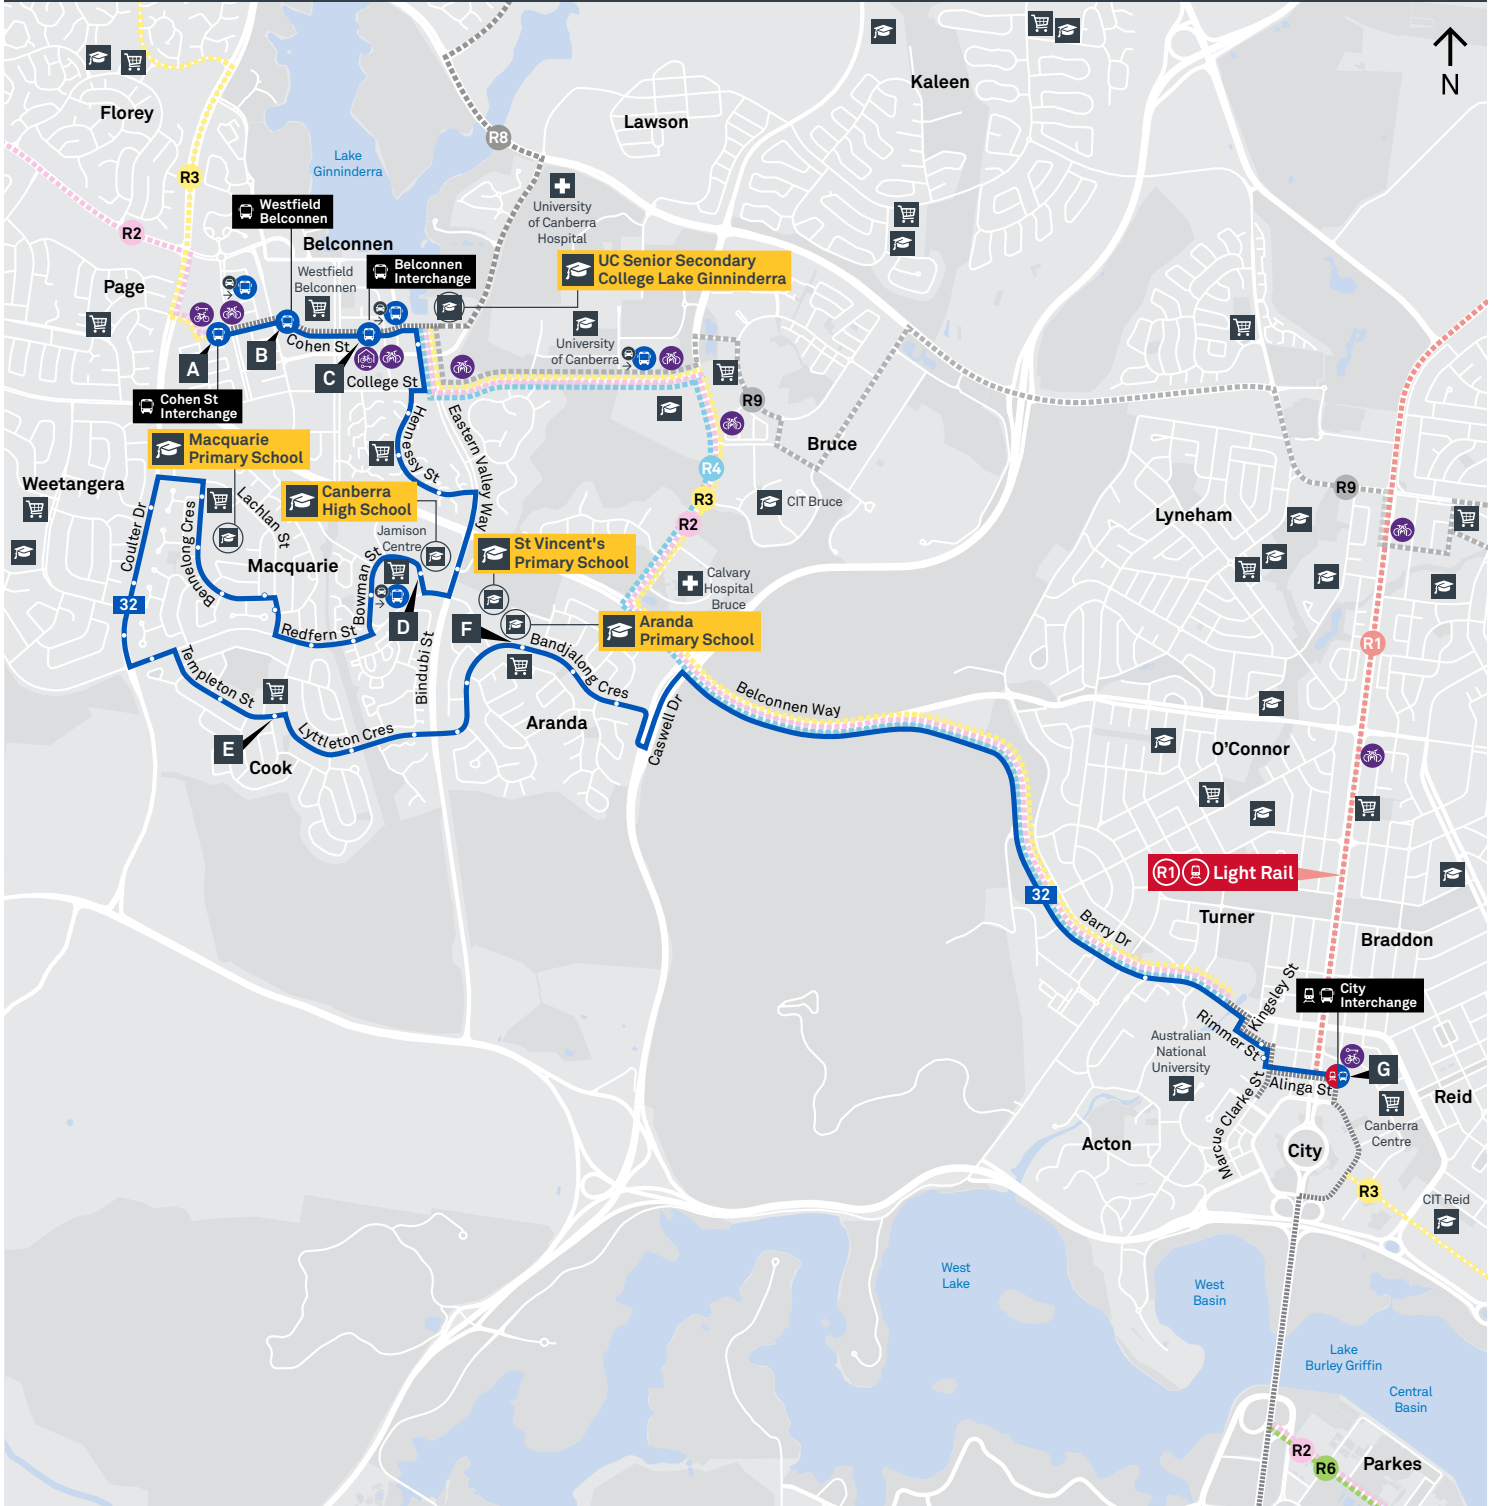

CITY TO BELCONNEN

via Aranda and Jamison

Effective 18 July 2020

SATURDAY

AM	32	7:12	7:23	7:26	7:35	7:40	7:42	7:47
	32	9:12	9:24	9:28	9:38	9:45	9:47	9:52
	32	11:12	11:24	11:28	11:38	11:45	11:47	11:52
PM	32	1:12	1:24	1:28	1:38	1:45	1:47	1:52
	32	3:12	3:24	3:28	3:38	3:45	3:47	3:52
	32	5:12	5:24	5:28	5:38	5:44	5:46	5:51
	32	7:12	7:24	7:28	7:38	7:44	7:46	7:51
	32	9:12	9:24	9:27	9:36	9:41	9:43	9:48
	32	11:12	11:24	11:27	11:36	11:41	11:43	11:48

BELCONNEN TO CITY

via Jamison and Aranda

Effective 18 July 2020

32

ROUTE MAP

- Bus route
- Bus interchange
- Mode interchange
- Educational institution
- Hospital
- Bicycle lockers
- Park and Ride
- R1 RAPID route
- Bus terminus
- Route number
- Shopping centre
- Bicycle rails
- Bicycle cage
- Bus stop / this side only