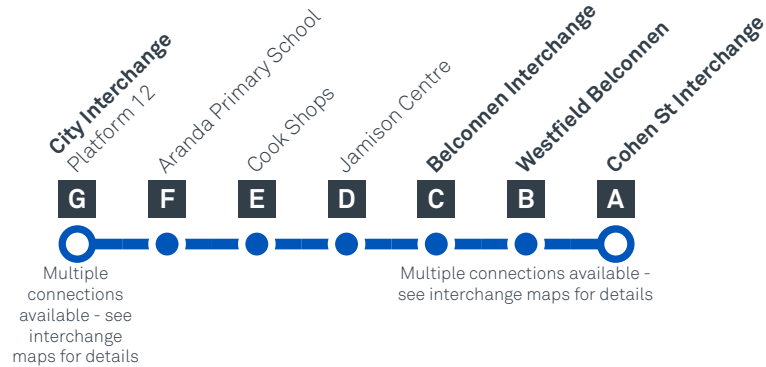

CITY TO BELCONNEN

via Aranda and Jamison

Effective 18 July 2020

SATURDAY

AM	32	7:12	7:23	7:26	7:35	7:40	7:42	7:47
	32	9:12	9:24	9:28	9:38	9:45	9:47	9:52
	32	11:12	11:24	11:28	11:38	11:45	11:47	11:52
PM	32	1:12	1:24	1:28	1:38	1:45	1:47	1:52
	32	3:12	3:24	3:28	3:38	3:45	3:47	3:52
	32	5:12	5:24	5:28	5:38	5:44	5:46	5:51
	32	7:12	7:24	7:28	7:38	7:44	7:46	7:51
	32	9:12	9:24	9:27	9:36	9:41	9:43	9:48
	32	11:12	11:24	11:27	11:36	11:41	11:43	11:48

SUNDAY AND PUBLIC HOLIDAYS

AM	32	7:12	7:23	7:26	7:35	7:40	7:42	7:47
	32	9:12	9:24	9:28	9:38	9:45	9:47	9:52
	32	11:12	11:24	11:28	11:38	11:45	11:47	11:52
PM	32	1:12	1:24	1:28	1:38	1:45	1:47	1:52
	32	3:12	3:24	3:28	3:38	3:45	3:47	3:52
	32	5:12	5:24	5:28	5:38	5:44	5:46	5:51
	32	7:12	7:24	7:28	7:38	7:44	7:46	7:51
	32	9:12	9:24	9:27	9:36	9:41	9:43	9:48