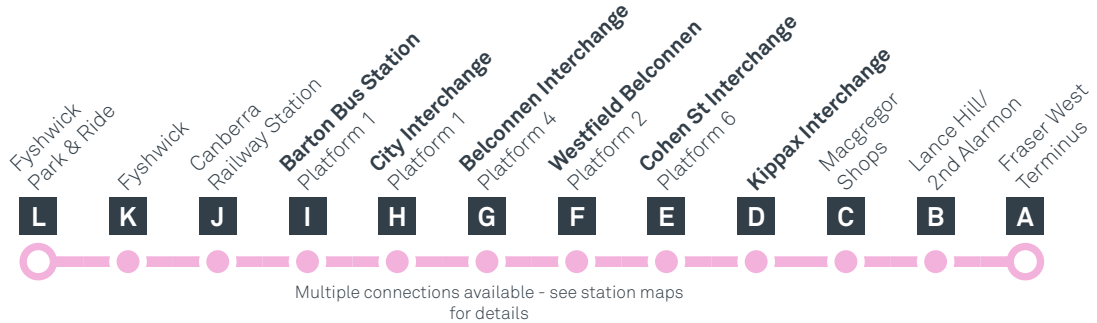

CANBERRA IS BETTER CONNECTED

transport.act.gov.au

ACT Government

Transport Canberra

FYSHWICK TO FRASER WEST via City and Belconnen

SUNDAY AND PUBLIC HOLIDAYS

AM	R2	7:08	7:10	7:18	7:24	7:36	7:53	7:55	7:57	8:08	8:13	8:19	8:26
	R2	7:38	7:40	7:48	7:54	8:06	8:23	8:25	8:27	8:38	8:43	8:49	8:56
	R2	8:08	8:10	8:18	8:24	8:36	8:53	8:55	8:57	9:08	9:13	9:19	9:26
	R2	8:38	8:40	8:48	8:54	9:06	9:23	9:25	9:27	9:38	9:43	9:49	9:56
	R2	9:08	9:10	9:18	9:24	9:36	9:53	9:55	9:57	10:08	10:13	10:19	10:26
	R2	9:38	9:40	9:48	9:54	10:06	10:23	10:25	10:27	10:38	10:43	10:49	10:56
	R2	10:08	10:10	10:18	10:24	10:36	10:53	10:55	10:57	11:08	11:13	11:19	11:26
	R2	10:38	10:40	10:48	10:54	11:06	11:23	11:25	11:27	11:38	11:43	11:49	11:56
	R2	11:08	11:10	11:18	11:24	11:36	11:53	11:55	11:57	12:08	12:13	12:19	12:26
	R2	11:38	11:40	11:48	11:54	12:06	12:23	12:25	12:27	12:38	12:43	12:49	12:56
PM	R2	12:08	12:10	12:18	12:24	12:36	12:53	12:55	12:57	1:08	1:13	1:19	1:26
	R2	12:38	12:40	12:48	12:54	1:06	1:23	1:25	1:27	1:38	1:43	1:49	1:56
	R2	1:08	1:10	1:18	1:24	1:36	1:53	1:55	1:57	2:08	2:13	2:19	2:26
	R2	1:38	1:40	1:48	1:54	2:06	2:23	2:25	2:27	2:38	2:43	2:49	2:56
	R2	2:08	2:10	2:18	2:24	2:36	2:53	2:55	2:57	3:08	3:13	3:19	3:26
	R2	2:38	2:40	2:48	2:54	3:06	3:23	3:25	3:27	3:38	3:43	3:49	3:56
	R2	3:08	3:10	3:18	3:24	3:36	3:53	3:55	3:57	4:08	4:13	4:19	4:26
	R2	3:38	3:40	3:48	3:54	4:06	4:23	4:25	4:27	4:38	4:43	4:49	4:56
	R2	4:08	4:10	4:18	4:24	4:36	4:53	4:55	4:57	5:08	5:13	5:19	5:26
	R2	4:38	4:40	4:48	4:54	5:06	5:23	5:25	5:27	5:38	5:43	5:49	5:56
	R2	5:08	5:10	5:18	5:24	5:36	5:53	5:55	5:57	6:08	6:13	6:19	6:26
	R2	5:38	5:40	5:48	5:54	6:06	6:23	6:25	6:27	6:38	6:43	6:49	6:56
	R2	6:08	6:10	6:18	6:24	6:36	6:53	6:55	6:57	7:08	7:13	7:19	7:26
	R2	6:38	6:40	6:48	6:54	7:06	7:23	7:25	7:27	7:38	7:43	7:49	7:56
	R2	7:08	7:10	7:18	7:24	7:36	7:53	7:55	7:57	8:08	8:13	8:19	8:26
	R2	8:06	8:23	8:25	8:27	8:38	8:43	8:49	8:56
	R2	8:36	8:53	8:55	8:57	9:08	9:13	9:19	9:26
	R2	9:06	9:23	9:25	9:27	9:38	9:43	9:49	9:56