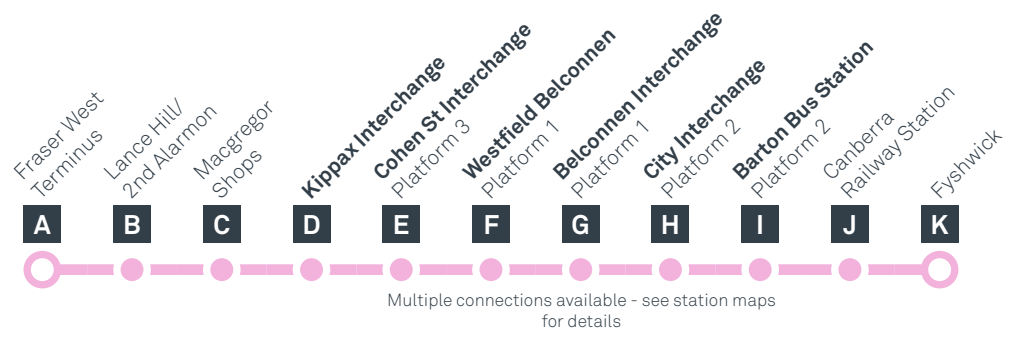

FRASER WEST TO FYSHWICK

via Belconnen and City

MONDAY TO FRIDAY

AM	R2	5:44	5:46	5:48	6:06	6:16	6:21	6:30
	R2	5:42	5:48	5:55	6:01	6:12	6:14	6:16	6:34	6:44	6:49	6:58
	R2	5:57	6:03	6:10	6:16	6:27	6:29	6:31	6:49	6:59	7:06	7:19
	R2	6:07	6:13	6:20	6:26	6:37	6:39	6:41	6:59	7:09	7:16	7:29
	R2	6:17	6:23	6:30	6:36	6:47	6:49	6:51	7:13	7:23	7:30	7:43
	R2	6:27	6:33	6:40	6:46	6:57	6:59	7:01	7:27	7:37	7:44	7:57
	R2	6:37	6:43	6:50	6:56	7:08	7:11	7:13	7:39	7:49	7:56	8:09
	R2	6:47	6:53	7:00	7:07	7:19	7:22	7:24	7:50	8:00	8:07	8:20
	R2	6:57	7:04	7:12	7:19	7:31	7:34	7:36	8:02	8:12	8:19	8:32
	R2	7:07	7:14	7:22	7:29	7:41	7:44	7:46	8:12	8:22	E 8:29	8:44
	R2	7:17	7:24	7:32	7:39	7:51	7:54	7:56	8:22	8:32	E 8:39	8:54
	R2	7:27	7:34	7:42	7:49	8:01	8:04	8:06	8:32	8:42	8:49	9:01
	R2	7:37	7:44	7:52	7:59	8:11	8:14	8:16	8:42	8:52	8:59	9:10
	R2	7:47	7:54	8:02	8:09	8:21	8:24	8:26	8:52	9:02	9:07	9:16
	R2	7:57	8:04	8:12	8:19	8:31	8:34	8:36	9:02	9:12	9:17	9:26
	R2	8:07	8:14	8:22	8:29	8:41	8:44	8:46	9:11	9:21	9:26	9:35
	R2	8:17	8:24	8:32	8:39	8:51	8:54	8:56	9:19	9:29	9:34	9:43
	R2	H 8:27	H 8:34	H 8:42	H 8:49	H 9:01	H 9:04	H 9:06	H 9:29	H 9:39	H 9:44	H 9:53
	R2	S 8:27	S 8:34	M 8:42	S 8:51	S 9:03	S 9:06	S 9:08	S 9:31	S 9:41	S 9:46	S 9:55
	R2	8:39	8:46	8:54	9:01	9:12	9:15	9:17	9:40	9:50	9:55	10:04
	R2	8:52	8:59	9:06	9:12	9:23	9:26	9:28	9:51	10:01	10:06	10:15
	R2	9:05	9:11	9:18	9:24	9:35	9:38	9:40	10:03	10:13	10:18	10:27
	R2	9:20	9:26	9:33	9:39	9:50	9:53	9:55	10:18	10:28	10:33	10:42
	R2	9:35	9:41	9:48	9:54	10:05	10:08	10:10	10:33	10:43	10:48	10:57
	R2	9:50	9:56	10:03	10:09	10:20	10:23	10:25	10:48	10:58	11:03	11:12
	R2	10:05	10:11	10:18	10:24	10:35	10:38	10:40	11:03	11:13	11:18	11:27
	R2	10:20	10:26	10:33	10:39	10:50	10:53	10:55	11:18	11:28	11:33	11:42
	R2	10:35	10:41	10:48	10:54	11:05	11:08	11:10	11:33	11:43	11:48	11:57
	R2	10:50	10:56	11:03	11:09	11:20	11:23	11:25	11:48	11:58	12:03	12:12
	R2	11:05	11:11	11:18	11:24	11:35	11:38	11:40	12:03	12:13	12:18	12:27
	R2	11:20	11:26	11:33	11:39	11:50	11:53	11:55	12:18	12:28	12:33	12:42
	R2	11:35	11:41	11:48	11:54	12:05	12:08	12:10	12:33	12:43	12:48	12:57
	R2	11:50	11:56	12:03	12:09	12:20	12:23	12:25	12:48	12:58	1:03	1:12
PM	R2	12:05	12:11	12:18	12:24	12:35	12:38	12:40	1:03	1:13	1:18	1:27
	R2	12:20	12:26	12:33	12:39	12:50	12:53	12:55	1:18	1:28	1:33	1:42
	R2	12:35	12:41	12:48	12:54	1:05	1:08	1:10	1:33	1:43	1:48	1:57
	R2	12:50	12:56	1:03	1:09	1:20	1:23	1:25	1:48	1:58	2:03	2:12
	R2	1:05	1:11	1:18	1:24	1:35	1:38	1:40	2:03	2:13	2:18	2:27