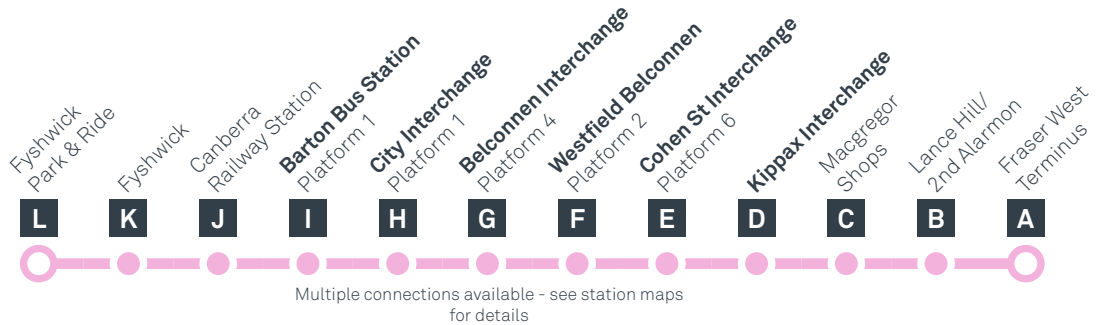

FYSHWICK TO FRASER WEST via City and Belconnen

MONDAY TO FRIDAY

AM	R2	6:29	6:31	6:39	6:44	6:57	7:16	7:18	7:20	7:31	7:36	7:42	7:50
	R2	6:41	6:43	6:51	6:56	7:09	7:29	7:31	7:33	7:44	7:49	7:55	8:03
	R2	6:53	6:55	7:03	7:09	7:22	7:42	7:44	7:46	7:57	8:02	8:08	8:16
	R2	7:04	7:06	7:15	7:21	7:34	7:54	7:56	7:58	8:09	8:14	8:20	8:28
	R2	7:15	7:17	7:26	7:32	7:45	8:05	8:07	8:09	8:20	8:25	8:31	8:39
	R2	7:23	7:25	7:34	7:40	7:53	8:13	8:15	8:17	8:28	8:33	8:39	8:47
	R2	7:31	7:33	7:42	7:48	8:01	8:21	8:23	8:25	8:36	8:41	8:47	8:55
	R2	7:40	7:42	7:51	7:57	8:10	8:30	8:32	8:34	8:45	8:50	8:56	9:03
	R2	7:49	7:51	8:00	8:06	8:19	8:39	8:41	8:43	8:54	8:59	9:06	9:14
	R2	7:59	8:01	8:10	8:16	8:29	8:49	8:51	8:53	9:04	9:10	9:17	9:23
	R2	8:09	8:11	8:20	8:26	8:39	8:59	9:01	9:03	9:14	9:20	9:27	9:33
	R2	8:21	8:23	8:32	8:38	8:51	9:11	9:13	9:15	9:26	9:32	9:39	9:45
	R2	8:34	8:36	8:45	8:51	9:04	9:24	9:26	9:28	9:39	9:45	9:52	9:58
	R2	8:47	8:49	8:58	9:03	9:16	9:36	9:38	9:40	9:51	9:57	10:04	10:10
	R2	9:02	9:04	9:12	9:17	9:30	9:50	9:52	9:54	10:05	10:11	10:18	10:24
	R2	9:17	9:19	9:27	9:32	9:45	10:05	10:07	10:09	10:20	10:26	10:33	10:39
	R2	9:32	9:34	9:42	9:47	10:00	10:20	10:22	10:24	10:35	10:41	10:48	10:54
	R2	9:47	9:49	9:57	10:02	10:15	10:35	10:37	10:39	10:50	10:56	11:03	11:09
	R2	10:02	10:04	10:12	10:17	10:30	10:50	10:52	10:54	11:05	11:11	11:18	11:24
	R2	10:17	10:19	10:27	10:32	10:45	11:05	11:07	11:09	11:20	11:26	11:33	11:39
	R2	10:32	10:34	10:42	10:47	11:00	11:20	11:22	11:24	11:35	11:41	11:48	11:54
	R2	10:47	10:49	10:57	11:02	11:15	11:35	11:37	11:39	11:50	11:56	12:03	12:09
	R2	11:02	11:04	11:12	11:17	11:30	11:50	11:52	11:54	12:05	12:11	12:18	12:24
	R2	11:17	11:19	11:27	11:32	11:45	12:05	12:07	12:09	12:20	12:26	12:33	12:39
	R2	11:32	11:34	11:42	11:47	12:00	12:20	12:22	12:24	12:35	12:41	12:48	12:54
	R2	11:47	11:49	11:57	12:02	12:15	12:35	12:37	12:39	12:50	12:56	1:03	1:09
PM	R2	12:02	12:04	12:12	12:17	12:30	12:50	12:52	12:54	1:05	1:11	1:18	1:24
	R2	12:17	12:19	12:27	12:32	12:45	1:05	1:07	1:09	1:20	1:26	1:33	1:39
	R2	12:32	12:34	12:42	12:47	1:00	1:20	1:22	1:24	1:35	1:41	1:48	1:54
	R2	12:47	12:49	12:57	1:02	1:15	1:35	1:37	1:39	1:50	1:56	2:03	2:09
	R2	1:02	1:04	1:12	1:17	1:30	1:50	1:52	1:54	2:05	2:11	2:18	2:24
	R2	1:17	1:19	1:27	1:32	1:45	2:05	2:07	2:09	2:20	2:26	2:33	2:39
	R2	1:32	1:34	1:42	1:47	2:00	2:20	2:22	2:24	2:35	2:41	2:48	2:54
	R2	1:47	1:49	1:57	2:02	2:15	2:35	2:37	2:39	2:50	2:56	3:03	3:09
	R2	2:02	2:04	2:12	2:17	2:30	2:50	2:52	2:54	3:05	3:11	3:18	3:24
	R2	H2:17	H2:19	H2:27	H2:32	H2:45	H3:05	H3:07	H3:09	H3:20	H3:26	H3:33	H3:41
	R2	S2:17	S2:19	S2:27	S2:32	S2:45	S3:05	S3:07	S3:09	M3:20	S3:29	S3:36	S3:44
	R2	2:29	2:31	2:39	2:44	2:57	3:17	3:19	3:21	3:33	3:39	3:46	3:54
	R2	2:44	2:46	2:54	2:59	3:12	3:32	3:35	3:37	3:51	3:57	4:04	4:12
	R2	2:59	3:01	3:09	3:14	3:27	3:50	3:53	3:55	4:09	4:15	4:22	4:30

Explanations

- H Operates School Holidays Only
- M Operates School Days Only and travels via Macgregor Primary School
- S Operates School Days Only

CANBERRA
IS BETTER
CONNECTED

transport.act.gov.au

ACT
Government

Transport
Canberra