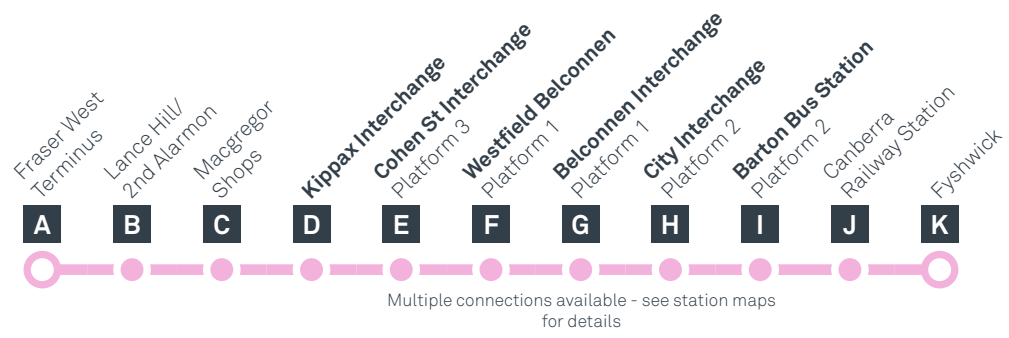

CANBERRA IS BETTER CONNECTED

transport.act.gov.au

ACT Government

Transport Canberra

FRASER WEST TO FYSHWICK via Belconnen and City

SUNDAY AND PUBLIC HOLIDAYS

	R2	7:06	7:12	7:19	7:25	7:36	7:38	7:40	8:02	8:12	8:17	8:26
AM	R2	7:06	7:12	7:19	7:25	7:36	7:38	7:40	8:02	8:12	8:17	8:26
	R2	7:36	7:42	7:49	7:55	8:06	8:08	8:10	8:32	8:42	8:47	8:56
	R2	8:06	8:12	8:19	8:25	8:36	8:38	8:40	9:02	9:12	9:17	9:26
	R2	8:36	8:42	8:49	8:55	9:06	9:08	9:10	9:32	9:42	9:47	9:56
	R2	9:06	9:12	9:19	9:25	9:36	9:38	9:40	10:02	10:12	10:17	10:26
	R2	9:36	9:42	9:49	9:55	10:06	10:08	10:10	10:32	10:42	10:47	10:56
	R2	10:06	10:12	10:19	10:25	10:36	10:38	10:40	11:02	11:12	11:17	11:26
	R2	10:36	10:42	10:49	10:55	11:06	11:08	11:10	11:32	11:42	11:47	11:56
	R2	11:06	11:12	11:19	11:25	11:36	11:38	11:40	12:02	12:12	12:17	12:26
	R2	11:36	11:42	11:49	11:55	12:06	12:08	12:10	12:32	12:42	12:47	12:56
PM	R2	12:06	12:12	12:19	12:25	12:36	12:38	12:40	1:02	1:12	1:17	1:26
	R2	12:36	12:42	12:49	12:55	1:06	1:08	1:10	1:32	1:42	1:47	1:56
	R2	1:06	1:12	1:19	1:25	1:36	1:38	1:40	2:02	2:12	2:17	2:26
	R2	1:36	1:42	1:49	1:55	2:06	2:08	2:10	2:32	2:42	2:47	2:56
	R2	2:06	2:12	2:19	2:25	2:36	2:38	2:40	3:02	3:12	3:17	3:26
	R2	2:36	2:42	2:49	2:55	3:06	3:08	3:10	3:32	3:42	3:47	3:56
	R2	3:06	3:12	3:19	3:25	3:36	3:38	3:40	4:02	4:12	4:17	4:26
	R2	3:36	3:42	3:49	3:55	4:06	4:08	4:10	4:32	4:42	4:47	4:56
	R2	4:06	4:12	4:19	4:25	4:36	4:38	4:40	5:02	5:12	5:17	5:26
	R2	4:36	4:42	4:49	4:55	5:06	5:08	5:10	5:32	5:42	5:47	5:56
	R2	5:06	5:12	5:19	5:25	5:36	5:38	5:40	6:02	6:12	6:17	6:26
	R2	5:36	5:42	5:49	5:55	6:06	6:08	6:10	6:32
	R2	6:06	6:12	6:19	6:25	6:36	6:38	6:40	7:02
	R2	6:36	6:42	6:49	6:55	7:06	7:08	7:10	7:32
	R2	7:06	7:12	7:19	7:25	7:36	7:38	7:40	8:02
	R2	7:36	7:42	7:49	7:55	8:06	8:08	8:10	8:32
	R2	8:06	8:12	8:19	8:25	8:36	8:38	8:40	9:02
	R2	8:36	8:42	8:49	8:55	9:06	9:08	9:10	9:32