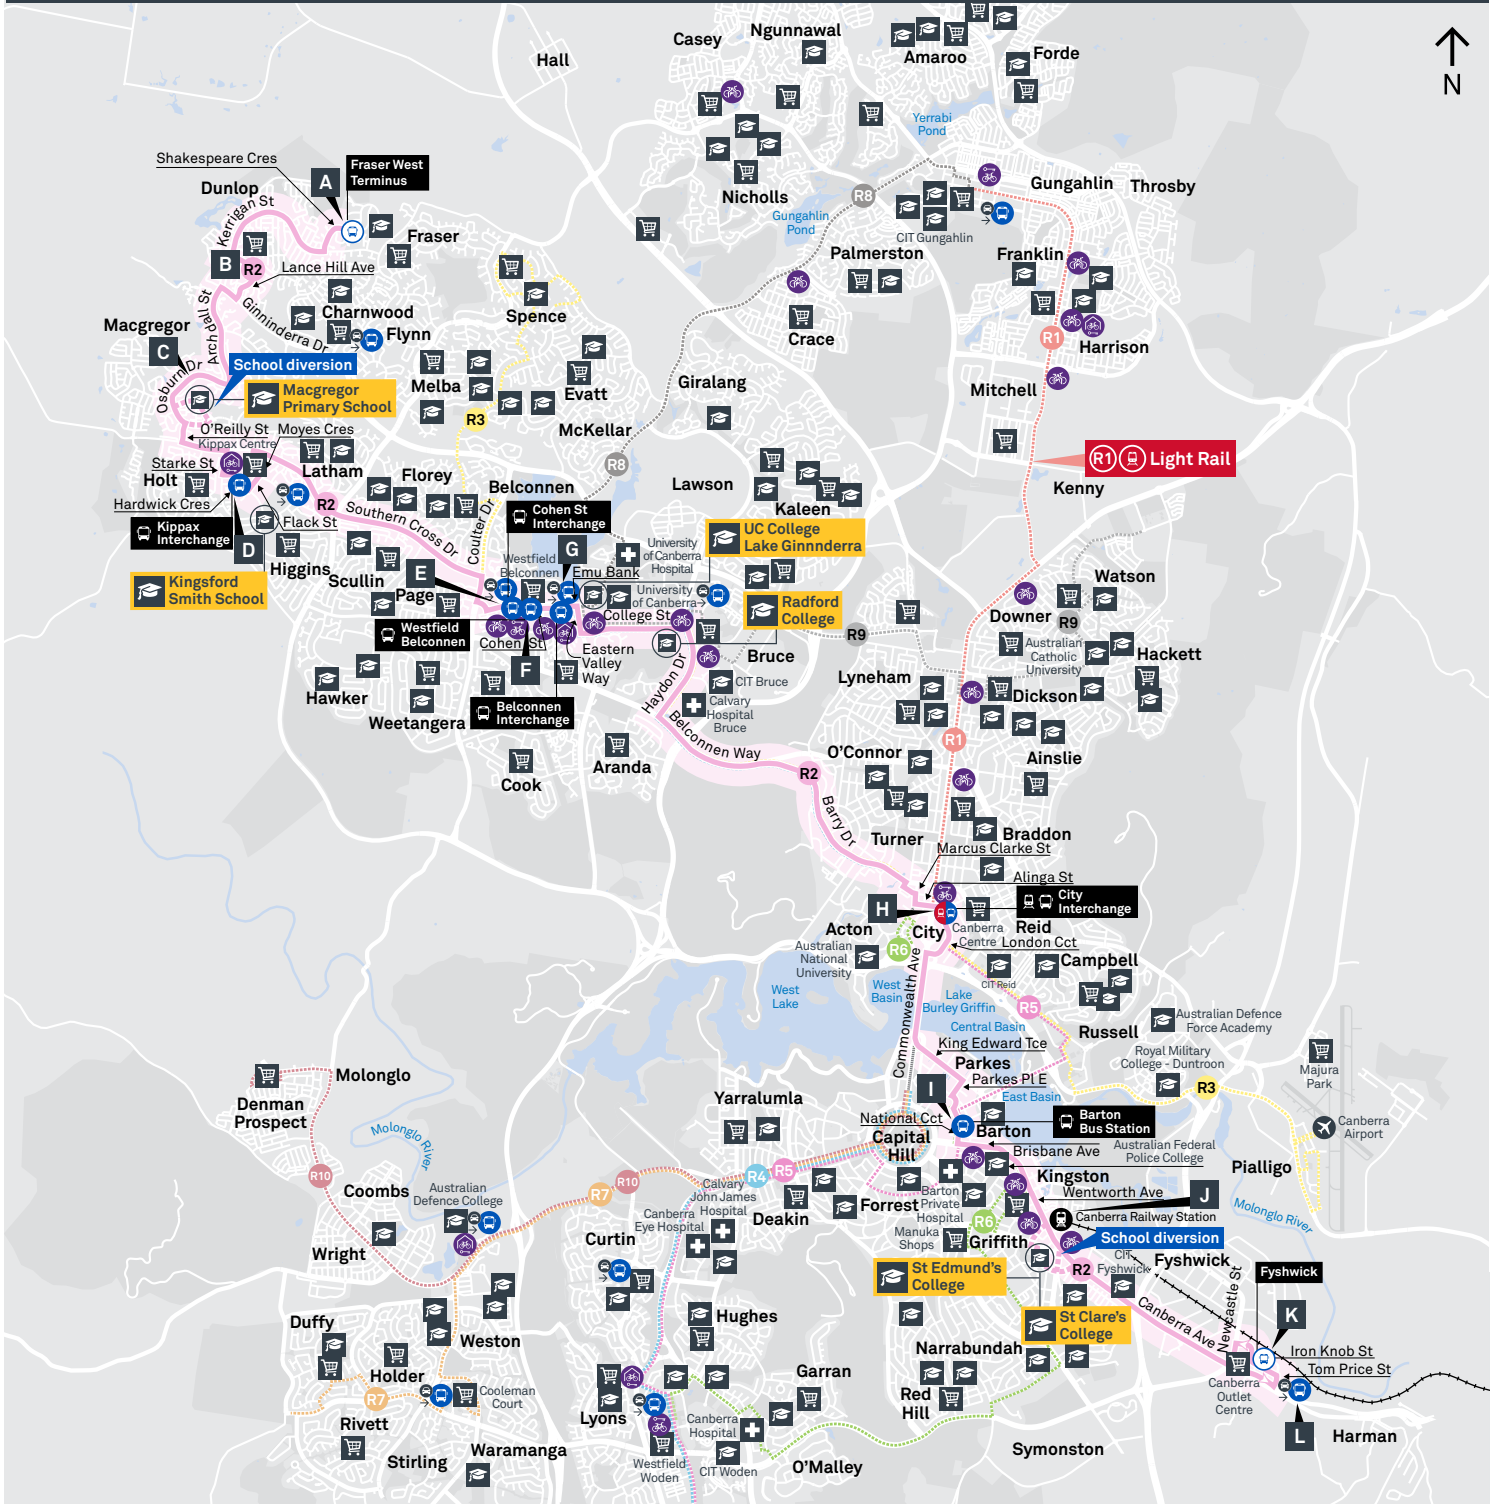

CANBERRA
IS BETTER
CONNECTED

transport.act.gov.au

ACT
Government

Transport
Canberra

FRASER WEST TO FYSHWICK

via Belconnen and City

R2

ROUTE MAP