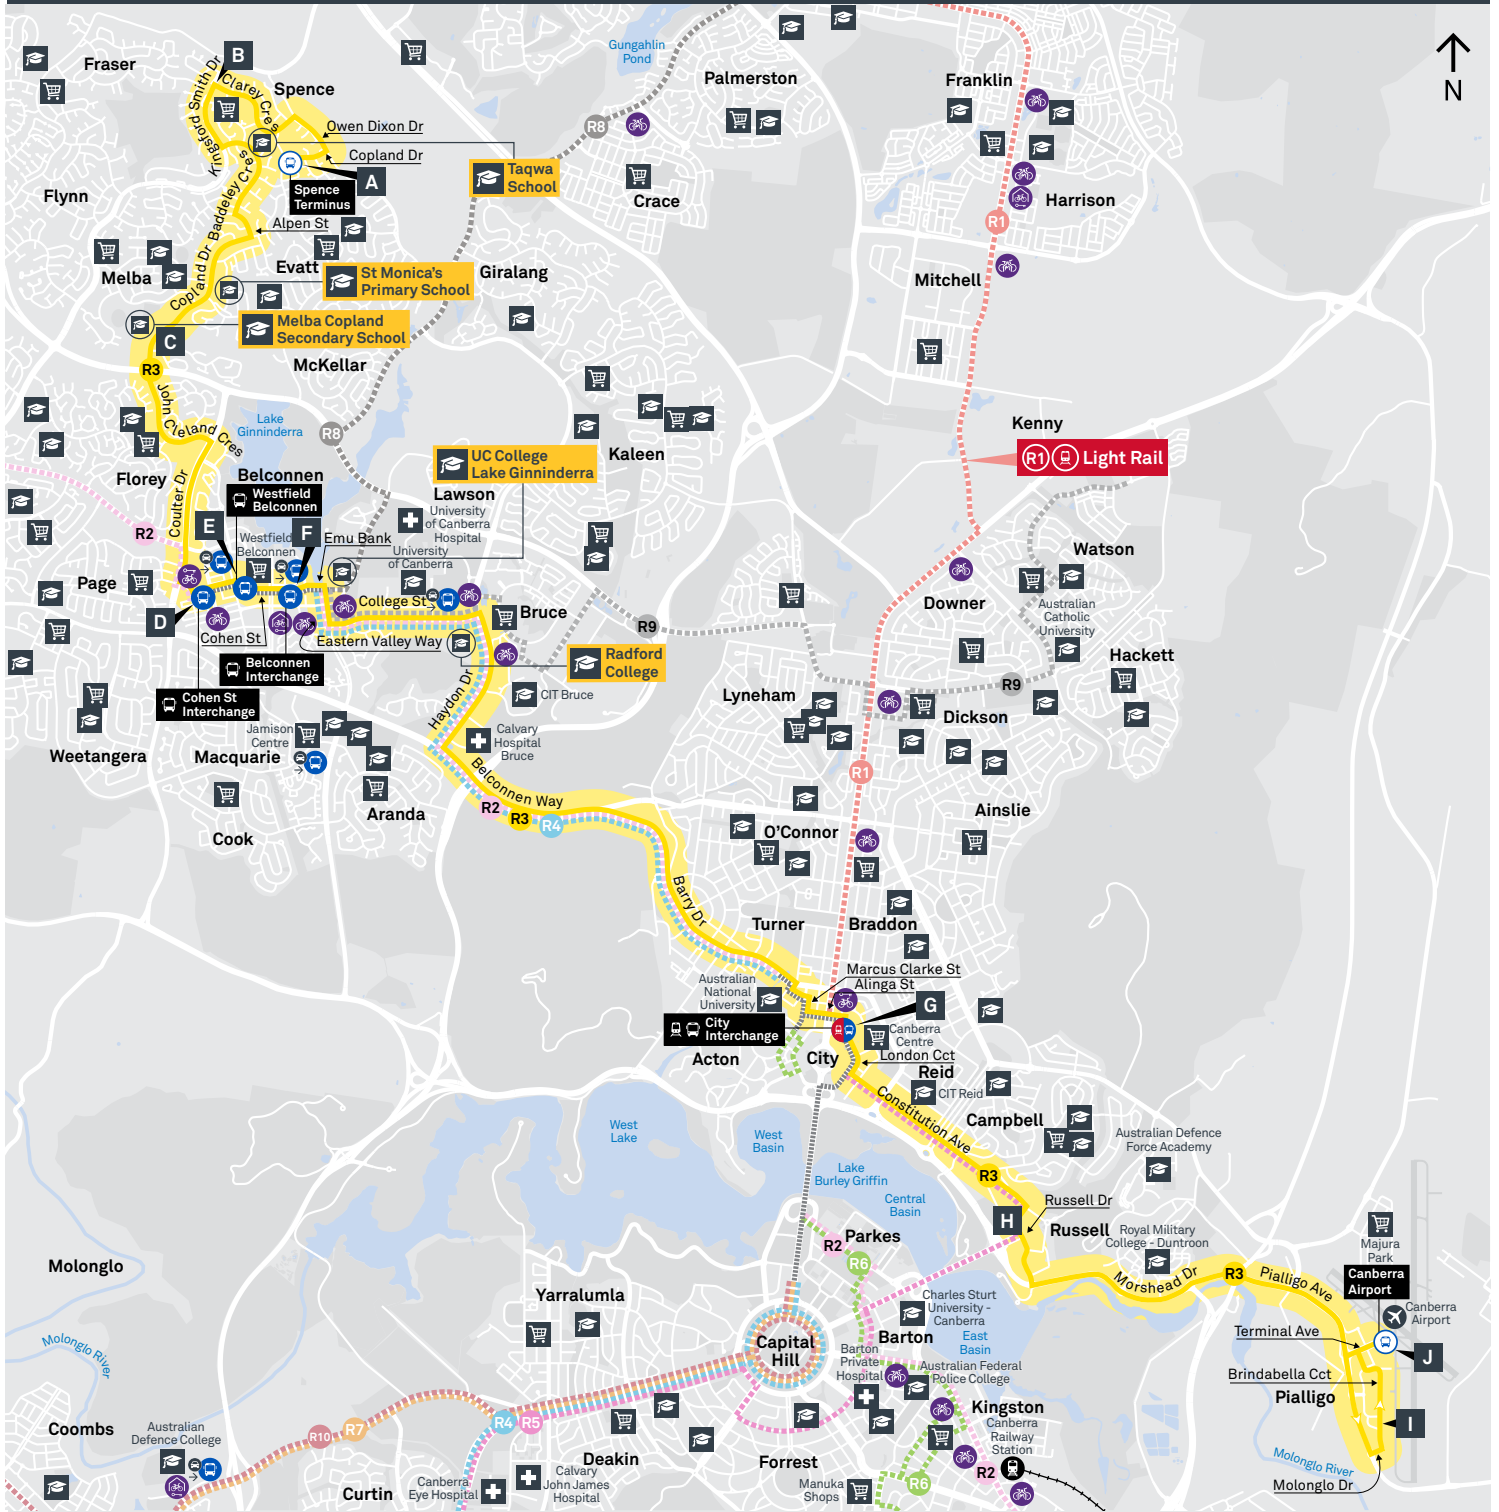

CANBERRA IS BETTER CONNECTED

transport.act.gov.au

ACT Government

Transport Canberra

SPENCE TO AIRPORT via City and Brindabella

ROUTE MAP

- RAPID** route
- Bus station
- Mode interchange
- Educational institution
- Hospital
- Bicycle lockers
- Bicycle cage
- R2 Other **RAPID** route
- Bus terminus
- R3 Route number
- Shopping centre
- Bicycle rails
- Park and Ride