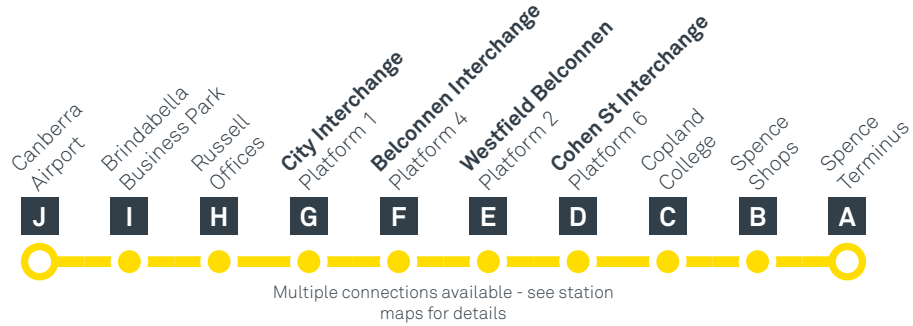

CANBERRA IS BETTER CONNECTED

transport.act.gov.au

ACT Government

Transport Canberra

AIRPORT TO SPENCE via Brindabella and City

MONDAY TO FRIDAY (CONTINUED)

PM	R3	4:27	4:30	4:40	4:55	5:18	5:21	5:23	5:33	5:40	5:49
	R3	4:37	4:40	4:50	5:05	5:28	5:31	5:33	5:43	5:50	5:59
	R3	4:47	4:50	5:00	5:15	5:38	5:41	5:43	5:53	6:00	6:09
	R3	4:57	5:00	5:10	5:25	5:48	5:51	5:53	6:03	6:10	6:19
	R3	5:12	5:15	5:25	5:40	6:03	6:06	6:08	6:18	6:25	6:34
	R3	5:27	5:30	5:40	5:55	6:18	6:21	6:23	6:33	6:40	6:49
	R3	5:42	5:45	5:55	6:10	6:33	6:36	6:38	6:48	6:55	7:04
	R3	5:57	6:00	6:10	6:25	6:48	6:51	6:53	7:03	7:09	7:17
	R3	6:12	6:15	6:25	6:40	7:02	7:04	7:06	7:15	7:21	7:29
	R3	6:27	6:30	6:40	6:55	7:15	7:17	7:19	7:28	7:34	7:42
	R3	6:42	6:45	6:55	7:07	7:26	7:28	7:30	7:39	7:45	7:53
	R3	6:57	7:00	7:08	7:18	7:37	7:39	7:41	7:50	7:56	8:04
	R3	7:12	7:15	7:23	7:33	7:52	7:54	7:56	8:05	8:11	8:19
	R3	7:27	7:30	7:38	7:48	8:07	8:09	8:11	8:20	8:26	8:34
	R3	7:42	7:45	7:53	8:03	8:22	8:24	8:26	8:35	8:41	8:49
	R3	7:57	8:00	8:08	8:18	8:37	8:39	8:41	8:50	8:56	9:04
	R3	8:12	8:15	8:23	8:33	8:52	8:54	8:56	9:05	9:11	9:19
	R3	8:27	8:30	8:38	8:48	9:07	9:09	9:11	9:20	9:26	9:34
	R3	8:42	8:45	8:53	9:03	9:22	9:24	9:26	9:35	9:41	9:49
	R3	8:57	9:00	9:08	9:18	9:37	9:39	9:41	9:50	9:56	10:04
	R3	9:12	9:15	9:23	9:33	9:52	9:54	9:56	10:05	10:11	10:19
	R3	9:27	9:30	9:38	9:48	10:07	10:09	10:11	10:20	10:26	10:34
	R3	9:42	9:45	9:53	10:03	10:22	10:24	10:26	10:35	10:41	10:49
	R3	10:31	10:50	10:52	10:54	11:03	11:09	11:17
	R3	11:01	11:20	11:22	11:24	11:33	11:39	11:47
	R3	11:31	11:50	11:52	11:54	12:03	12:09	12:17