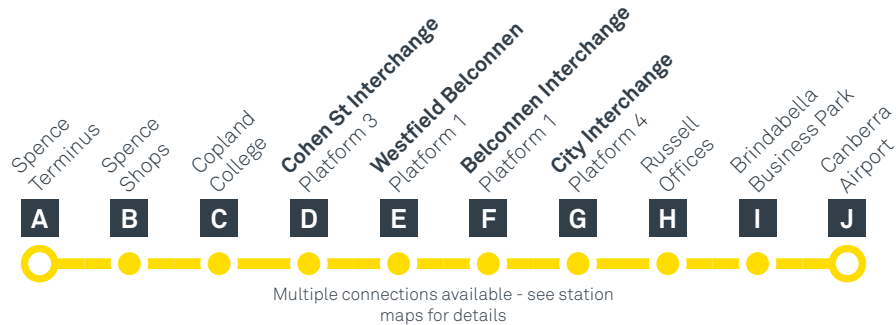

CANBERRA IS BETTER CONNECTED

transport.act.gov.au

ACT Government

Transport Canberra

SPENCE TO AIRPORT via City and Brindabella

MONDAY TO FRIDAY (CONTINUED)

PM	R3	3:38	3:43	3:50	4:00	4:03	4:05	4:28	4:40	4:50	4:55
	R3	3:48	3:53	4:00	4:10	4:13	4:15	4:38	4:50	5:00	5:05
	R3	3:58	4:03	4:10	4:20	4:23	4:25	4:48	5:00	5:10	5:15
	R3	4:08	4:13	4:20	4:30	4:33	4:35	4:58	5:10	5:20	5:25
	R3	4:18	4:23	4:30	4:40	4:43	4:45	5:08	5:20	5:30	5:35
	R3	4:29	4:34	4:41	4:51	4:54	4:56	5:19	5:31	5:41	5:46
	R3	4:40	4:45	4:52	5:02	5:05	5:07	5:30	5:42	5:52	5:57
	R3	4:55	5:00	5:07	5:17	5:20	5:22	5:45	5:57	6:07	6:12
	R3	5:10	5:15	5:22	5:32	5:35	5:37	6:00	6:12	6:22	6:27
	R3	5:25	5:30	5:37	5:47	5:50	5:52	6:15	6:27	6:37	6:42
	R3	5:40	5:45	5:52	6:02	6:05	6:07	6:30	6:42	6:52	6:57
	R3	5:55	6:00	6:07	6:17	6:20	6:22	6:45	6:57	7:06	7:10
	R3	6:10	6:15	6:22	6:32	6:35	6:37	7:00	7:09	7:18	7:22
	R3	6:25	6:30	6:37	6:47	6:50	6:52	7:12	7:21	7:30	7:34
	R3	6:40	6:45	6:52	7:02	7:04	7:06	7:24	7:33	7:42	7:46
	R3	6:55	7:00	7:06	7:16	7:18	7:20	7:38	7:47	7:56	8:00
	R3	7:10	7:15	7:21	7:31	7:33	7:35	7:53	8:02	8:11	8:15
	R3	7:25	7:30	7:36	7:46	7:48	7:50	8:08	8:17	8:26	8:30
	R3	7:40	7:45	7:51	8:01	8:03	8:05	8:23	8:32	8:41	8:45
	R3	7:55	8:00	8:06	8:16	8:18	8:20	8:38	8:47	8:56	9:00
	R3	8:10	8:15	8:21	8:31	8:33	8:35	8:53	9:02	9:11	9:15
	R3	8:25	8:30	8:36	8:46	8:48	8:50	9:08	9:17	9:26	9:30
	R3	8:55	9:00	9:06	9:16	9:18	9:20	9:38
	R3	9:25	9:30	9:36	9:46	9:48	9:50	10:08
	R3	9:55	10:00	10:06	10:16	10:18	10:20	10:38
	R3	10:25	10:30	10:36	10:46	10:48	10:50	11:08
	R3	10:55	11:00	11:06	11:16	11:18	11:20	11:38