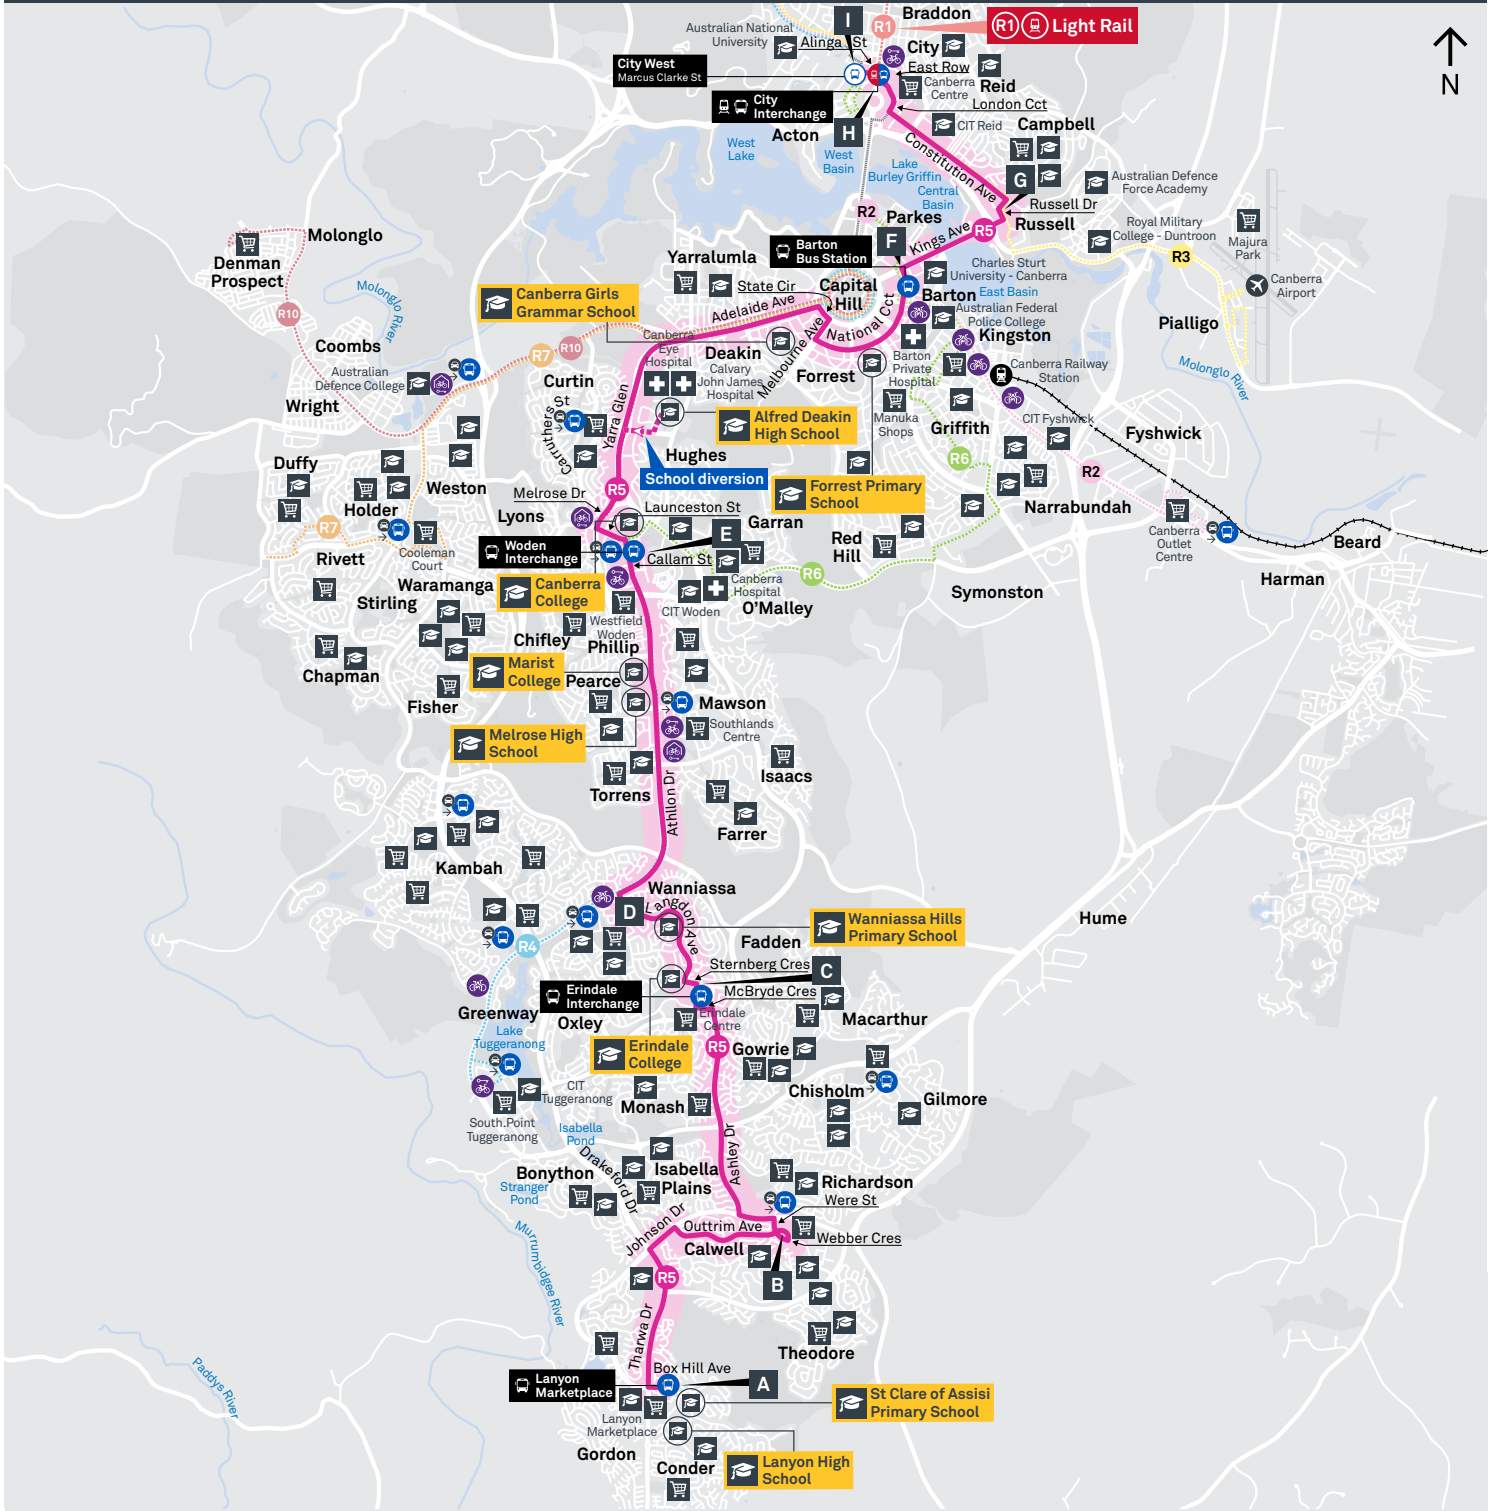

CITY TO LANYON via Russell and Erindale

MONDAY TO FRIDAY (CONTINUED)

PM	R5	3:20	3:23	3:34	3:38	3:55	4:07	4:14	4:22	4:31
	R5	3:30	3:36	3:48	3:52	4:09	4:21	4:28	4:36	4:45
	R5	3:40	3:46	3:58	4:02	4:19	4:31	4:38	4:46	4:55
	R5	3:50	3:56	4:08	4:12	4:29	4:41	4:48	4:56	5:05
	R5	4:00	4:06	4:18	4:22	4:39	4:51	4:58	5:05	5:14
	R5	4:10	4:16	4:28	4:32	4:49	5:01	5:07	5:14	5:23
	R5	4:20	4:26	4:38	4:42	4:59	5:12	5:18	5:25	5:34
	R5	4:30	4:36	4:48	4:52	5:09	5:22	5:28	5:35	5:44
	R5	4:40	4:46	4:58	5:02	5:19	5:32	5:38	5:45	5:54
	R5	4:50	4:56	5:08	5:12	5:29	5:42	5:48	5:55	6:04
	R5	5:00	5:12	5:24	5:28	5:45	5:58	6:04	6:11	6:20
	R5	5:10	5:22	5:34	5:38	5:55	6:08	6:14	6:21	6:30
	R5	5:20	5:32	5:44	5:48	6:05	6:18	6:24	6:31	6:40
	R5	5:30	5:42	5:54	5:58	6:15	6:28	6:34	6:41	6:50
	R5	5:40	5:52	6:04	6:08	6:25	6:38	6:44	6:51	7:00
	R5	5:50	6:02	6:14	6:18	6:35	6:48	6:54	7:01	7:09
	R5	6:00	6:12	6:24	6:28	6:45	6:58	7:03	7:10	7:19
	R5	6:10	6:22	6:34	6:38	6:55	7:06	7:12	7:19	7:27
	R5	6:20	6:32	6:44	6:48	7:04	7:14	7:20	7:27	7:35
	R5	6:35	6:47	6:59	7:02	7:17	7:27	7:33	7:40	7:48
	R5	6:50	7:01	7:10	7:13	7:28	7:38	7:44	7:51	7:59
	R5	7:05	7:09	7:18	7:21	7:36	7:46	7:52	7:59	8:07
	R5	7:30	7:34	7:43	7:46	8:01	8:11	8:17	8:24	8:32
	R5	8:00	8:04	8:13	8:16	8:31	8:41	8:47	8:54	9:02
	R5	8:30	8:34	8:43	8:46	9:01	9:11	9:17	9:24	9:32
	R5	9:00	9:04	9:13	9:16	9:31	9:41	9:47	9:54	10:02
	R5	9:30	9:34	9:43	9:46	10:01	10:11	10:17	10:24	10:32
	R5	10:00	10:04	10:13	10:16	10:31	10:41	10:47	10:54	11:02
	R5	10:30	10:34	10:43	10:46	11:01	11:11	11:17	11:24	11:32
	R5	11:00	11:04	11:13	11:16	11:31	11:41	11:47	11:54	12:02

CANBERRA
IS BETTER
CONNECTED

transport.act.gov.au

ACT
Government

Transport
Canberra

LANYON TO CITY via Erindale and Russell

ROUTE MAP

- RAPID** route
- Bus station
- Mode interchange
- Educational institution
- Hospital
- Bicycle lockers
- Park and Ride
- R5** Other **RAPID** route
- Bus terminus
- R5** Route number
- Shopping centre
- Bicycle rails
- Bicycle cage