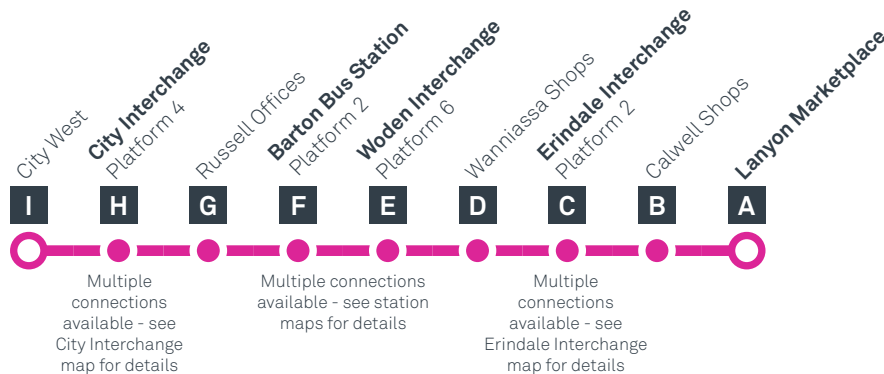

Explanations

- A** Operates School Days Only and starts from Alfred Deakin High School 10 minutes earlier
- S** Operates School Days Only

CANBERRA
IS BETTER
CONNECTED

transport.act.gov.au

ACT
Government

Transport
Canberra

CITY TO LANYON via Russell and Erindale

MONDAY TO FRIDAY (CONTINUED)

PM	R5	3:20	3:23	3:34	3:38	3:55	4:07	4:14	4:22	4:31
	R5	3:30	3:36	3:48	3:52	4:09	4:21	4:28	4:36	4:45
	R5	3:40	3:46	3:58	4:02	4:19	4:31	4:38	4:46	4:55
	R5	3:50	3:56	4:08	4:12	4:29	4:41	4:48	4:56	5:05
	R5	4:00	4:06	4:18	4:22	4:39	4:51	4:58	5:05	5:14
	R5	4:10	4:16	4:28	4:32	4:49	5:01	5:07	5:14	5:23
	R5	4:20	4:26	4:38	4:42	4:59	5:12	5:18	5:25	5:34
	R5	4:30	4:36	4:48	4:52	5:09	5:22	5:28	5:35	5:44
	R5	4:40	4:46	4:58	5:02	5:19	5:32	5:38	5:45	5:54
	R5	4:50	4:56	5:08	5:12	5:29	5:42	5:48	5:55	6:04
	R5	5:00	5:12	5:24	5:28	5:45	5:58	6:04	6:11	6:20
	R5	5:10	5:22	5:34	5:38	5:55	6:08	6:14	6:21	6:30
	R5	5:20	5:32	5:44	5:48	6:05	6:18	6:24	6:31	6:40
	R5	5:30	5:42	5:54	5:58	6:15	6:28	6:34	6:41	6:50
	R5	5:40	5:52	6:04	6:08	6:25	6:38	6:44	6:51	7:00
	R5	5:50	6:02	6:14	6:18	6:35	6:48	6:54	7:01	7:09
	R5	6:00	6:12	6:24	6:28	6:45	6:58	7:03	7:10	7:19
	R5	6:10	6:22	6:34	6:38	6:55	7:06	7:12	7:19	7:27
	R5	6:20	6:32	6:44	6:48	7:04	7:14	7:20	7:27	7:35
	R5	6:35	6:47	6:59	7:02	7:17	7:27	7:33	7:40	7:48
	R5	6:50	7:01	7:10	7:13	7:28	7:38	7:44	7:51	7:59
	R5	7:05	7:09	7:18	7:21	7:36	7:46	7:52	7:59	8:07
	R5	7:30	7:34	7:43	7:46	8:01	8:11	8:17	8:24	8:32
	R5	8:00	8:04	8:13	8:16	8:31	8:41	8:47	8:54	9:02
	R5	8:30	8:34	8:43	8:46	9:01	9:11	9:17	9:24	9:32
	R5	9:00	9:04	9:13	9:16	9:31	9:41	9:47	9:54	10:02
	R5	9:30	9:34	9:43	9:46	10:01	10:11	10:17	10:24	10:32
	R5	10:00	10:04	10:13	10:16	10:31	10:41	10:47	10:54	11:02
	R5	10:30	10:34	10:43	10:46	11:01	11:11	11:17	11:24	11:32
	R5	11:00	11:04	11:13	11:16	11:31	11:41	11:47	11:54	12:02