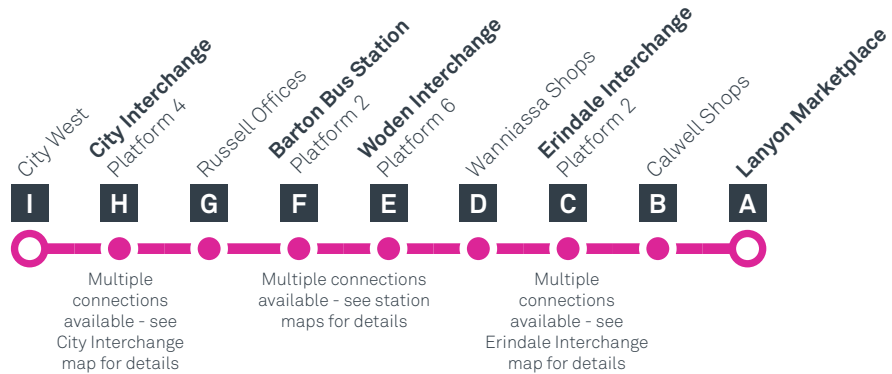

CANBERRA
IS BETTER
CONNECTED

transport.act.gov.au

ACT
Government

Transport
Canberra

CITY TO LANYON via Russell and Erindale

SUNDAY AND PUBLIC HOLIDAYS

AM	R5	7:19	7:22	7:32	7:35	7:49	7:59	8:03	8:10	8:19
	R5	7:49	7:52	8:02	8:05	8:19	8:29	8:33	8:40	8:49
	R5	8:19	8:22	8:32	8:35	8:49	8:59	9:03	9:10	9:19
	R5	8:49	8:52	9:02	9:05	9:19	9:29	9:33	9:40	9:49
	R5	9:19	9:22	9:32	9:35	9:49	9:59	10:03	10:10	10:19
	R5	9:49	9:52	10:02	10:05	10:19	10:29	10:33	10:40	10:49
	R5	10:19	10:22	10:32	10:35	10:49	10:59	11:03	11:10	11:19
	R5	10:49	10:52	11:02	11:05	11:19	11:29	11:33	11:40	11:49
	R5	11:19	11:22	11:32	11:35	11:49	11:59	12:03	12:10	12:19
	R5	11:49	11:52	12:02	12:05	12:19	12:29	12:33	12:40	12:49
PM	R5	12:19	12:22	12:32	12:35	12:49	12:59	1:03	1:10	1:19
	R5	12:49	12:52	1:02	1:05	1:19	1:29	1:33	1:40	1:49
	R5	1:19	1:22	1:32	1:35	1:49	1:59	2:03	2:10	2:19
	R5	1:49	1:52	2:02	2:05	2:19	2:29	2:33	2:40	2:49
	R5	2:19	2:22	2:32	2:35	2:49	2:59	3:03	3:10	3:19
	R5	2:49	2:52	3:02	3:05	3:19	3:29	3:33	3:40	3:49
	R5	3:19	3:22	3:32	3:35	3:49	3:59	4:03	4:10	4:19
	R5	3:49	3:52	4:02	4:05	4:19	4:29	4:33	4:40	4:49
	R5	4:19	4:22	4:32	4:35	4:49	4:59	5:03	5:10	5:19
	R5	4:49	4:52	5:02	5:05	5:19	5:29	5:33	5:40	5:49
	R5	5:19	5:22	5:32	5:35	5:49	5:59	6:03	6:10	6:19
	R5	5:49	5:52	6:02	6:05	6:19	6:29	6:33	6:40	6:49
	R5	6:19	6:22	6:32	6:35	6:49	6:59	7:03	7:10	7:19
	R5	6:49	6:52	7:02	7:05	7:19	7:29	7:33	7:40	7:49
	R5	7:19	7:22	7:32	7:35	7:49	7:59	8:03	8:10	8:19
	R5	7:49	7:52	8:02	8:05	8:19	8:29	8:33	8:40	8:49
	R5	8:19	8:22	8:32	8:35	8:49	8:59	9:03	9:10	9:19
	R5	8:49	8:52	9:02	9:05	9:19	9:29	9:33	9:40	9:49

CANBERRA
IS BETTER
CONNECTED

transport.act.gov.au

ACT
Government

Transport
Canberra

LANYON TO CITY via Erindale and Russell

ROUTE MAP

- RAPID** route
- Bus station
- Mode interchange
- Educational institution
- Hospital
- Bicycle lockers
- Park and Ride
- R5** Other **RAPID** route
- Bus terminus
- R5** Route number
- Shopping centre
- Bicycle rails
- Bicycle cage