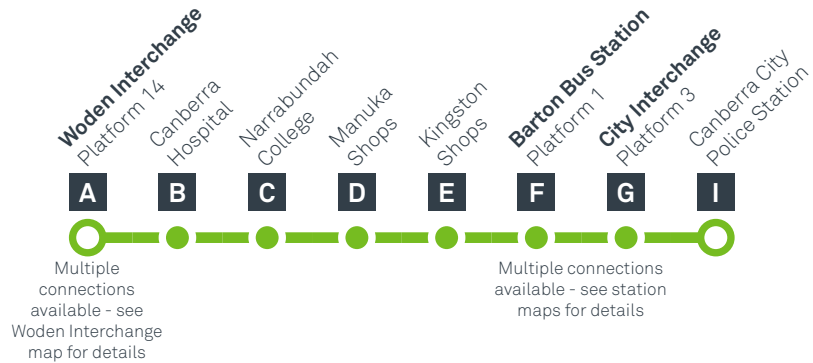

Explanations

S Operates School Days Only

CANBERRA
IS BETTER
CONNECTED

transport.act.gov.au

ACT
Government

Transport
Canberra

WODEN TO CITY WEST via Kingston

MONDAY TO FRIDAY (CONTINUED)

PM	R6	4:09	4:18	4:29	4:35	4:39	4:46	5:04	5:12
	R6	4:24	4:33	4:44	4:50	4:54	5:01	5:19	5:27
	R6	4:39	4:48	4:59	5:05	5:09	5:16	5:34	5:42
	R6	4:54	5:03	5:14	5:20	5:24	5:31	5:49	5:57
	R6	5:09	5:18	5:29	5:35	5:39	5:46	6:04	6:12
	R6	5:24	5:33	5:44	5:50	5:54	6:01	6:19	6:27
	R6	5:39	5:48	5:59	6:05	6:09	6:16	6:34	6:42
	R6	5:54	6:03	6:14	6:20	6:24	6:31	6:49	6:57
	R6	6:09	6:18	6:29	6:35	6:39	6:46	7:03	7:09
	R6	6:24	6:33	6:44	6:50	6:54	7:01	7:13	7:19
	R6	6:39	6:48	6:59	7:05	7:08	7:15	7:27	7:33
	R6	6:54	7:02	7:10	7:16	7:19	7:26	7:38	7:44
	R6	7:09	7:16	7:24	7:30	7:33	7:40	7:52	7:58
	R6	7:24	7:31	7:39	7:45	7:48	7:55	8:07	8:13
	R6	7:39	7:46	7:54	8:00	8:03	8:10	8:22	8:28
	R6	7:54	8:01	8:09	8:15	8:18	8:25	8:37	8:43
	R6	8:09	8:16	8:24	8:30	8:33	8:40	8:52	8:58
	R6	8:39	8:46	8:54	9:00	9:03	9:10	9:22	9:28
	R6	9:09	9:16	9:24	9:30	9:33	9:40	9:52	9:58
	R6	9:39	9:46	9:54	10:00	10:03	10:10	10:22	10:28
	R6	10:09	10:16	10:24	10:30	10:33	10:40	10:52	10:58
	R6	10:39	10:46	10:54	11:00	11:03	11:10	11:22	11:28
	R6	11:09	11:16	11:24	11:30	11:33	11:40	11:52	11:58