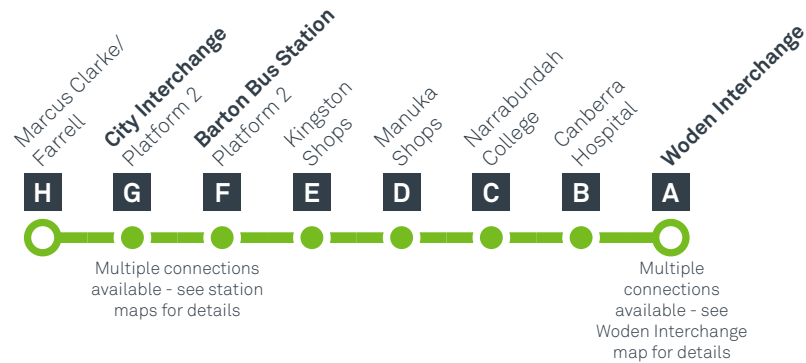

Explanations

S Operates School Days Only

CANBERRA
IS BETTER
CONNECTED

transport.act.gov.au

ACT
Government

Transport
Canberra

CITY WEST TO WODEN via Kingston

MONDAY TO FRIDAY (CONTINUED)

PM	R6	4:21	4:33	4:45	4:52	4:55	5:02	5:11	5:17
	R6	4:36	4:48	5:00	5:07	5:10	5:17	5:26	5:32
	R6	4:52	5:04	5:16	5:23	5:26	5:33	5:42	5:48
	R6	5:06	5:18	5:30	5:37	5:40	5:47	5:56	6:02
	R6	5:21	5:33	5:45	5:52	5:55	6:02	6:11	6:17
	R6	5:36	5:48	6:00	6:07	6:10	6:17	6:26	6:32
	R6	5:51	6:03	6:15	6:22	6:25	6:32	6:41	6:47
	R6	6:06	6:18	6:30	6:37	6:40	6:47	6:56	7:02
	R6	6:21	6:33	6:45	6:52	6:55	7:02	7:12	7:19
	R6	6:36	6:48	7:00	7:08	7:12	7:18	7:28	7:35
	R6	6:51	7:02	7:11	7:19	7:23	7:29	7:39	7:46
	R6	7:06	7:14	7:23	7:31	7:35	7:41	7:51	7:58
	R6	7:21	7:29	7:38	7:46	7:50	7:56	8:06	8:13
	R6	7:39	7:47	7:56	8:04	8:08	8:14	8:24	8:31
	R6	7:54	8:02	8:11	8:19	8:23	8:29	8:39	8:46
	R6	8:09	8:17	8:26	8:34	8:38	8:44	8:54	9:01
	R6	8:24	8:32	8:41	8:49	8:53	8:59	9:09	9:16
	R6	8:39	8:47	8:56	9:04	9:08	9:14	9:24	9:31
	R6	8:54	9:02	9:11	9:19	9:23	9:29	9:39	9:46
	R6	9:09	9:17	9:26	9:34	9:38	9:44	9:54	10:01
	R6	9:39	9:47	9:56	10:04	10:08	10:14	10:24	10:31
	R6	10:09	10:17	10:26	10:34	10:38	10:44	10:54	11:01
	R6	10:39	10:47	10:56	11:04	11:08	11:14	11:24	11:31
	R6	11:09	11:17	11:26	11:34	11:38	11:44	11:54	12:01