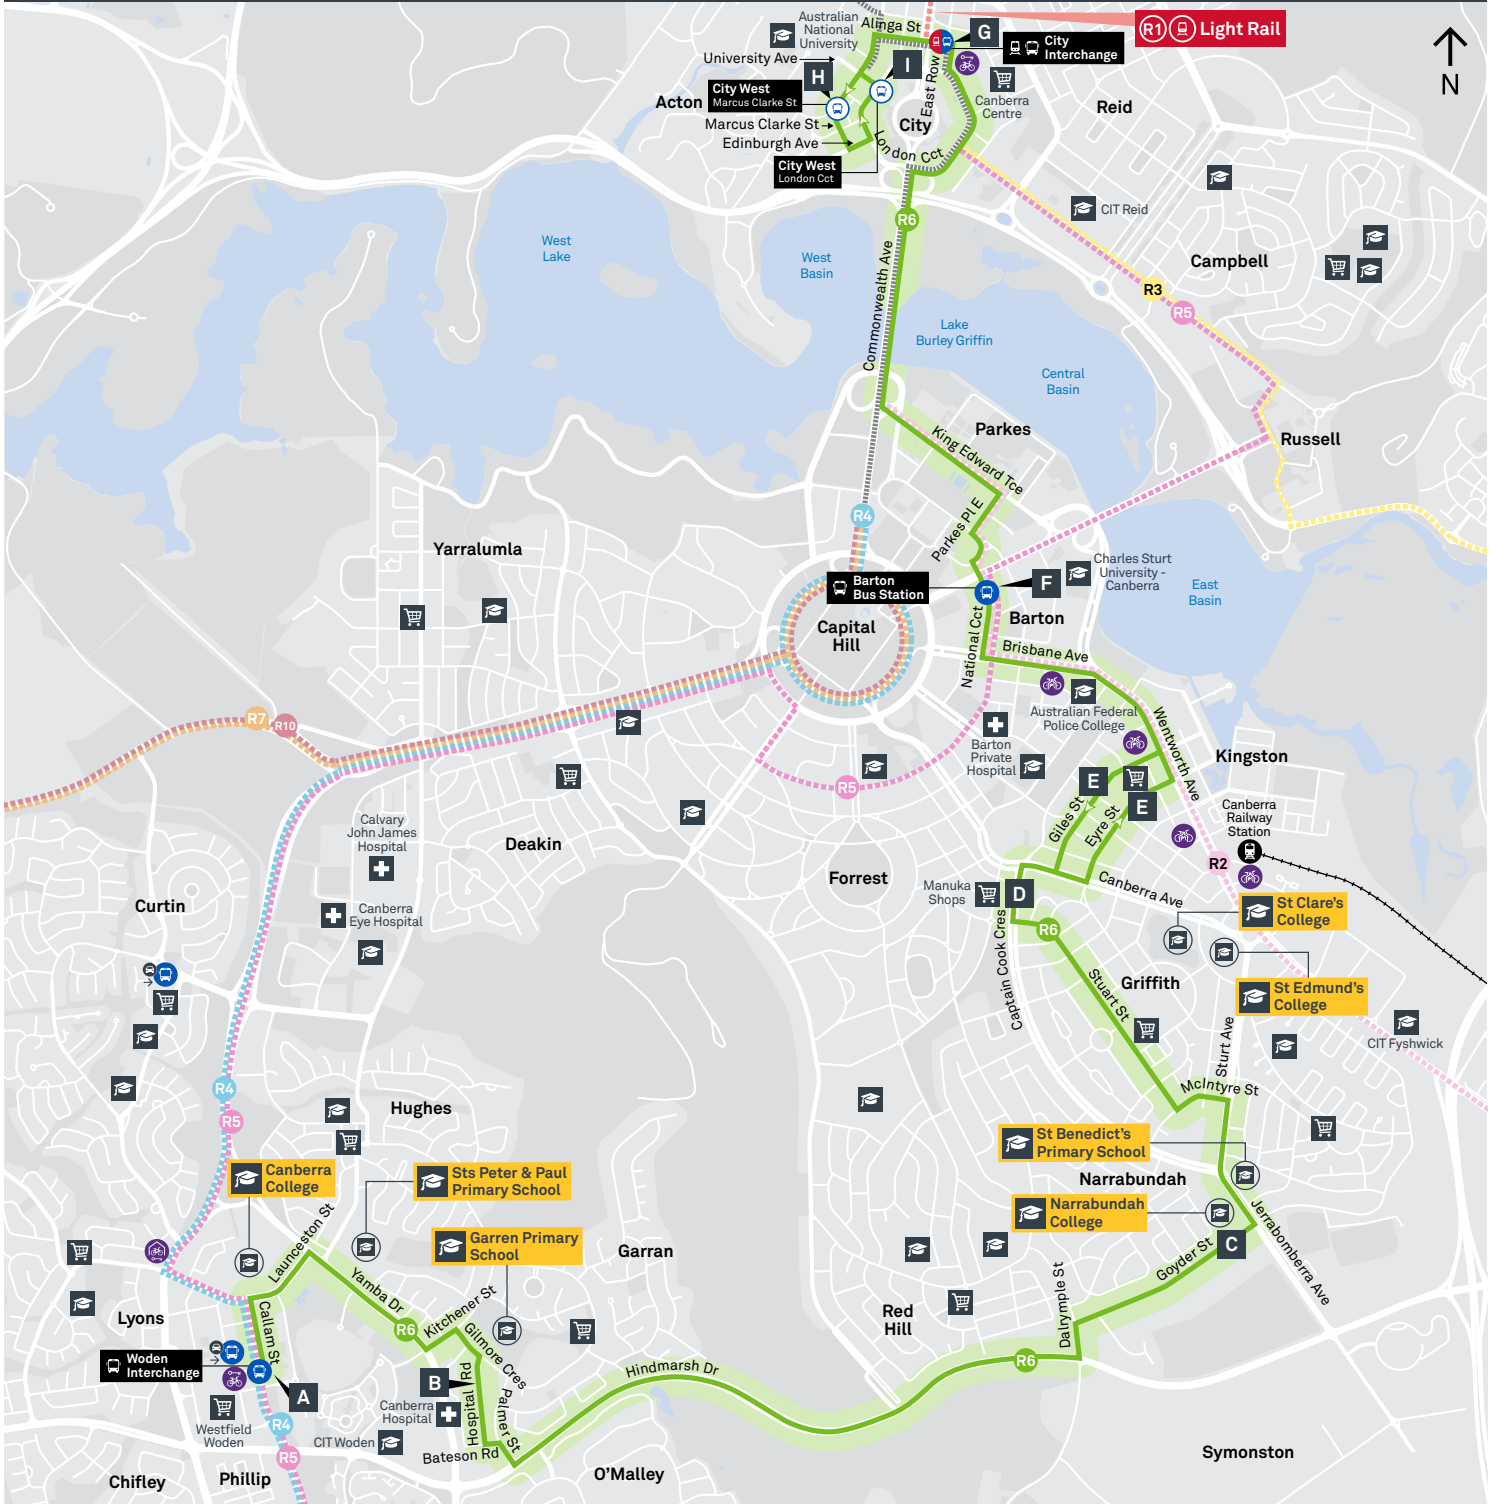

CANBERRA
IS BETTER
CONNECTED

transport.act.gov.au

ACT
Government

Transport
Canberra

CITY WEST TO WODEN via Kingston

SUNDAY AND PUBLIC HOLIDAYS

AM	R6	7:09	7:17	7:26	7:34	7:38	7:44	7:54	8:01
	R6	7:39	7:47	7:56	8:04	8:08	8:14	8:24	8:31
	R6	8:09	8:17	8:26	8:34	8:38	8:44	8:54	9:01
	R6	8:39	8:47	8:56	9:04	9:08	9:14	9:24	9:31
	R6	9:09	9:17	9:26	9:34	9:38	9:44	9:54	10:01
	R6	9:39	9:47	9:56	10:04	10:08	10:14	10:24	10:31
	R6	10:09	10:17	10:26	10:34	10:38	10:44	10:54	11:01
	R6	10:39	10:47	10:56	11:04	11:08	11:14	11:24	11:31
	R6	11:09	11:17	11:26	11:34	11:38	11:44	11:54	12:01
	R6	11:39	11:47	11:56	12:04	12:08	12:14	12:24	12:31
PM	R6	12:09	12:17	12:26	12:34	12:38	12:44	12:54	1:01
	R6	12:39	12:47	12:56	1:04	1:08	1:14	1:24	1:31
	R6	1:09	1:17	1:26	1:34	1:38	1:44	1:54	2:01
	R6	1:39	1:47	1:56	2:04	2:08	2:14	2:24	2:31
	R6	2:09	2:17	2:26	2:34	2:38	2:44	2:54	3:01
	R6	2:39	2:47	2:56	3:04	3:08	3:14	3:24	3:31
	R6	3:09	3:17	3:26	3:34	3:38	3:44	3:54	4:01
	R6	3:39	3:47	3:56	4:04	4:08	4:14	4:24	4:31
	R6	4:09	4:17	4:26	4:34	4:38	4:44	4:54	5:01
	R6	4:39	4:47	4:56	5:04	5:08	5:14	5:24	5:31
	R6	5:09	5:17	5:26	5:34	5:38	5:44	5:54	6:01
	R6	5:39	5:47	5:56	6:04	6:08	6:14	6:24	6:31
	R6	6:09	6:17	6:26	6:34	6:38	6:44	6:54	7:01
	R6	6:39	6:47	6:56	7:04	7:08	7:14	7:24	7:31
	R6	7:09	7:17	7:26	7:34	7:38	7:44	7:54	8:01
	R6	7:39	7:47	7:56	8:04	8:08	8:14	8:24	8:31
	R6	8:09	8:17	8:26	8:34	8:38	8:44	8:54	9:01
	R6	8:39	8:47	8:56	9:04	9:08	9:14	9:24	9:31

CANBERRA
IS BETTER
CONNECTED

transport.act.gov.au

ACT
Government

Transport
Canberra

WODEN TO CITY WEST via Kingston

ROUTE MAP

- **RAPID** route
- **R2** Other **RAPID** route
- Bus station
- Bus terminus
- Mode interchange
- Route number
- Educational institution
- Shopping centre
- Hospital
- Bicycle rails
- Bicycle lockers
- Bicycle cage
- Park and Ride