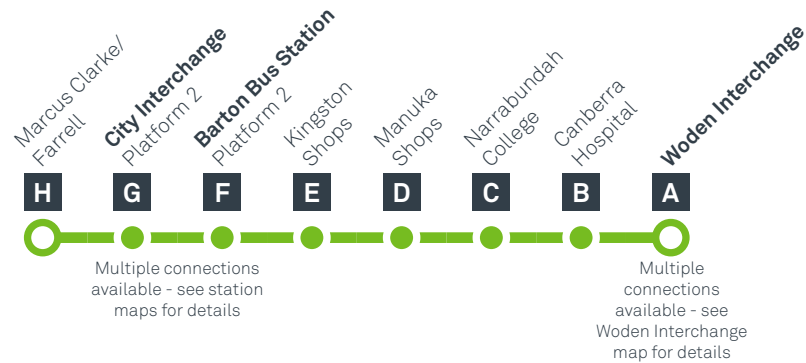

CANBERRA
IS BETTER
CONNECTED

transport.act.gov.au

ACT
Government

Transport
Canberra

CITY WEST TO WODEN via Kingston

SUNDAY AND PUBLIC HOLIDAYS

AM	R6	7:09	7:17	7:26	7:34	7:38	7:44	7:54	8:01
	R6	7:39	7:47	7:56	8:04	8:08	8:14	8:24	8:31
	R6	8:09	8:17	8:26	8:34	8:38	8:44	8:54	9:01
	R6	8:39	8:47	8:56	9:04	9:08	9:14	9:24	9:31
	R6	9:09	9:17	9:26	9:34	9:38	9:44	9:54	10:01
	R6	9:39	9:47	9:56	10:04	10:08	10:14	10:24	10:31
	R6	10:09	10:17	10:26	10:34	10:38	10:44	10:54	11:01
	R6	10:39	10:47	10:56	11:04	11:08	11:14	11:24	11:31
	R6	11:09	11:17	11:26	11:34	11:38	11:44	11:54	12:01
	R6	11:39	11:47	11:56	12:04	12:08	12:14	12:24	12:31
PM	R6	12:09	12:17	12:26	12:34	12:38	12:44	12:54	1:01
	R6	12:39	12:47	12:56	1:04	1:08	1:14	1:24	1:31
	R6	1:09	1:17	1:26	1:34	1:38	1:44	1:54	2:01
	R6	1:39	1:47	1:56	2:04	2:08	2:14	2:24	2:31
	R6	2:09	2:17	2:26	2:34	2:38	2:44	2:54	3:01
	R6	2:39	2:47	2:56	3:04	3:08	3:14	3:24	3:31
	R6	3:09	3:17	3:26	3:34	3:38	3:44	3:54	4:01
	R6	3:39	3:47	3:56	4:04	4:08	4:14	4:24	4:31
	R6	4:09	4:17	4:26	4:34	4:38	4:44	4:54	5:01
	R6	4:39	4:47	4:56	5:04	5:08	5:14	5:24	5:31
	R6	5:09	5:17	5:26	5:34	5:38	5:44	5:54	6:01
	R6	5:39	5:47	5:56	6:04	6:08	6:14	6:24	6:31
	R6	6:09	6:17	6:26	6:34	6:38	6:44	6:54	7:01
	R6	6:39	6:47	6:56	7:04	7:08	7:14	7:24	7:31
	R6	7:09	7:17	7:26	7:34	7:38	7:44	7:54	8:01
	R6	7:39	7:47	7:56	8:04	8:08	8:14	8:24	8:31
	R6	8:09	8:17	8:26	8:34	8:38	8:44	8:54	9:01
	R6	8:39	8:47	8:56	9:04	9:08	9:14	9:24	9:31

CANBERRA
IS BETTER
CONNECTED

transport.act.gov.au

ACT
Government

Transport
Canberra

WODEN TO CITY WEST via Kingston

ROUTE MAP

- **RAPID** route
- **R2** Other **RAPID** route
- Bus station
- Bus terminus
- Mode interchange
- Route number
- Educational institution
- Shopping centre
- Hospital
- Bicycle rails
- Bicycle lockers
- Bicycle cage
- Park and Ride