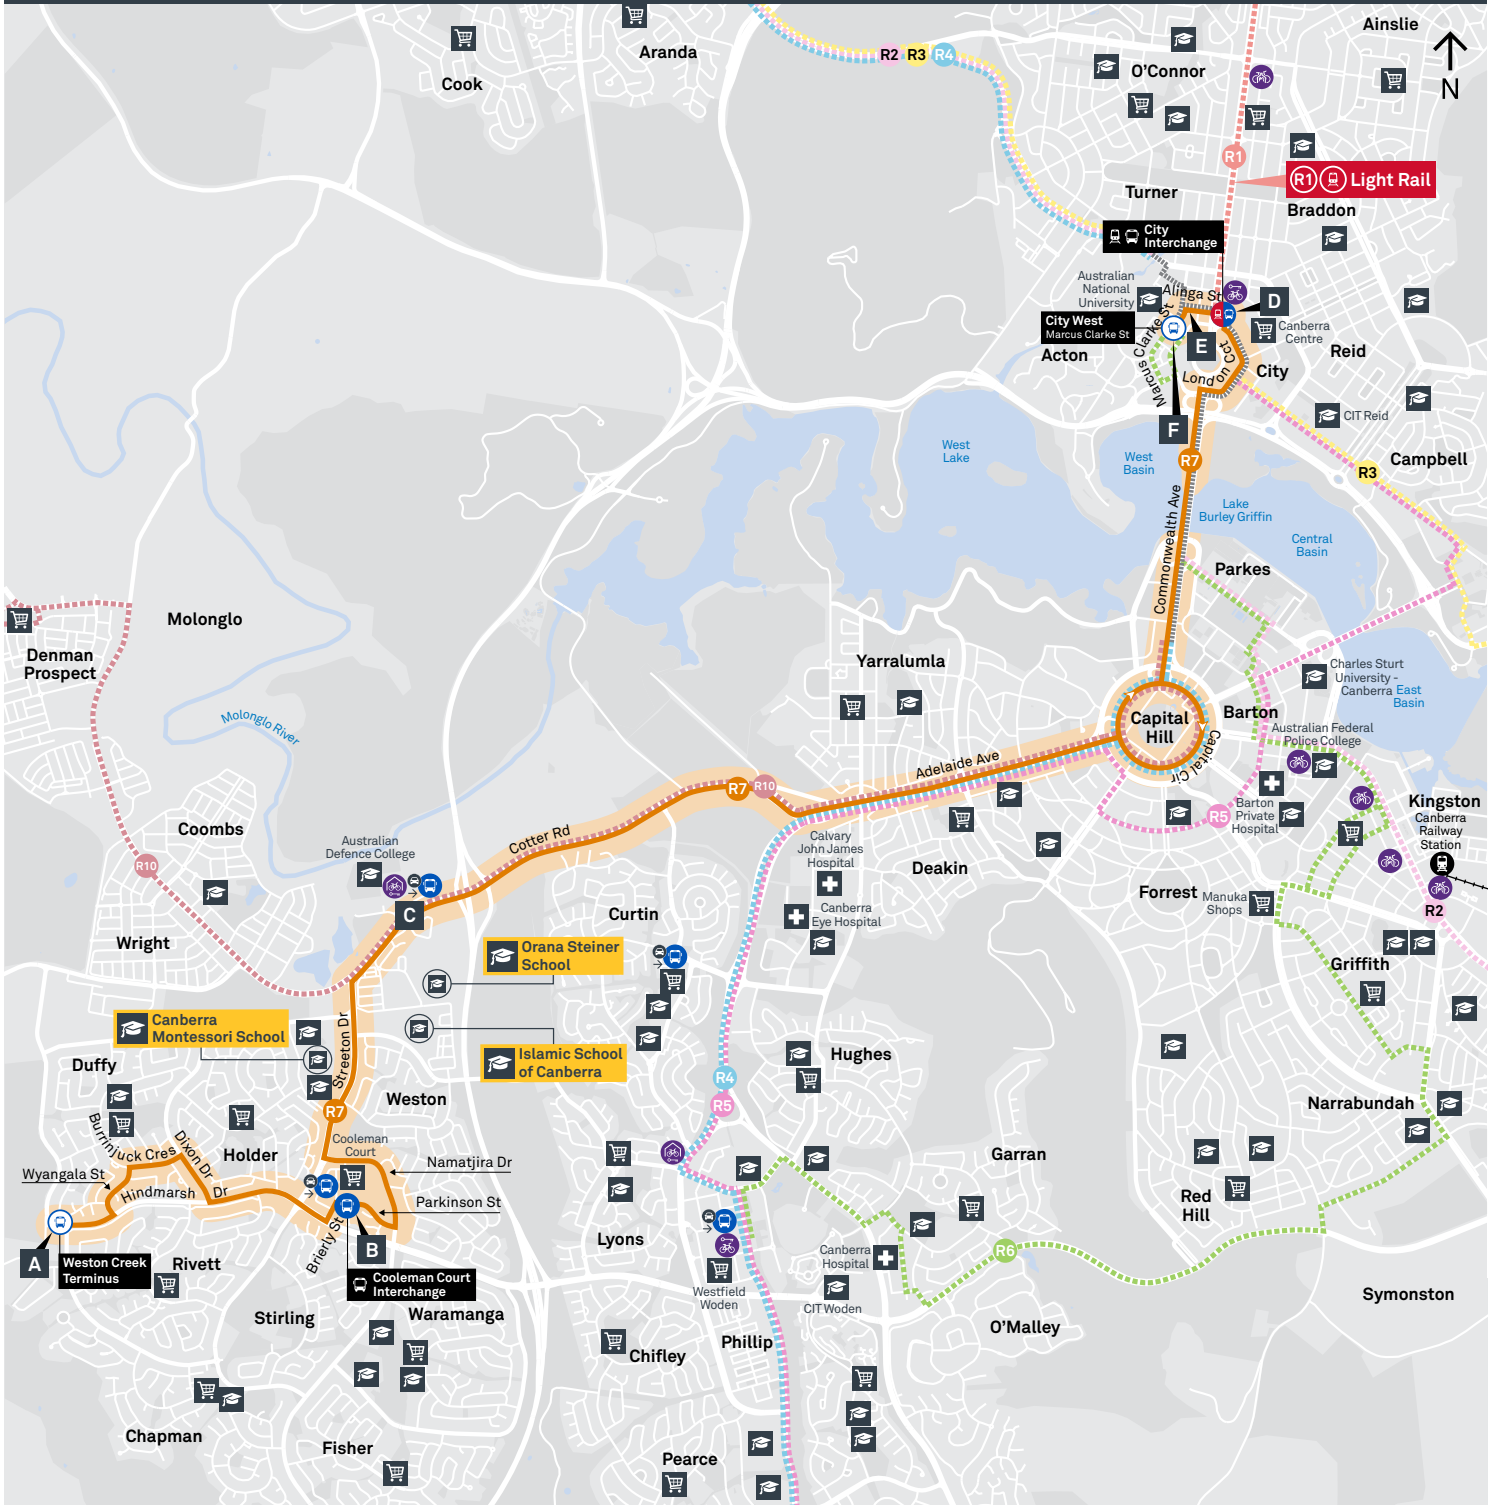

CANBERRA
IS BETTER
CONNECTED

transport.act.gov.au

ACT
Government

Transport
Canberra

CITY TO WESTON CREEK via Cooleman Court

MONDAY TO FRIDAY (CONTINUED)

PM	R7	6:04	6:16	6:29	6:35	6:43
	R7	6:19	6:31	6:44	6:50	6:58
	R7	6:34	6:46	6:59	7:03	7:10
	R7	6:49	7:00	7:13	7:17	7:24
	R7	7:04	7:08	7:21	7:25	7:32
	R7	7:19	7:23	7:36	7:40	7:47
	R7	7:49	7:53	8:06	8:10	8:17
	R7	8:19	8:23	8:36	8:40	8:47
	R7	8:49	8:53	9:06	9:10	9:17
	R7	9:19	9:23	9:36	9:40	9:47
	R7	9:49	9:53	10:06	10:10	10:17
	R7	10:19	10:23	10:36	10:40	10:47
	R7	10:49	10:53	11:06	11:10	11:17
	R7	11:19	11:23	11:36	11:40	11:47

CANBERRA
IS BETTER
CONNECTED

transport.act.gov.au

ACT
Government

Transport
Canberra

CITY TO WESTON CREEK via Cooleman Court

SUNDAY AND PUBLIC HOLIDAYS

AM	R7	7:13	7:18	7:25	7:36	7:43
	R7	7:43	7:48	7:55	8:06	8:13
	R7	8:13	8:18	8:25	8:36	8:43
	R7	8:43	8:48	8:55	9:06	9:13
	R7	9:13	9:18	9:25	9:36	9:43
	R7	9:43	9:48	9:55	10:06	10:13
	R7	10:13	10:18	10:25	10:36	10:43
	R7	10:43	10:48	10:55	11:06	11:13
	R7	11:13	11:18	11:25	11:36	11:43
	R7	11:43	11:48	11:55	12:06	12:13
PM	R7	12:13	12:18	12:25	12:36	12:43
	R7	12:43	12:48	12:55	1:06	1:13
	R7	1:13	1:18	1:25	1:36	1:43
	R7	1:43	1:48	1:55	2:06	2:13
	R7	2:13	2:18	2:25	2:36	2:43
	R7	2:43	2:48	2:55	3:06	3:13
	R7	3:13	3:18	3:25	3:36	3:43
	R7	3:43	3:48	3:55	4:06	4:13
	R7	4:13	4:18	4:25	4:36	4:43
	R7	4:43	4:48	4:55	5:06	5:13
	R7	5:13	5:18	5:25	5:36	5:43
	R7	5:43	5:48	5:55	6:06	6:13
	R7	6:13	6:18	6:25	6:36	6:43
	R7	6:43	6:48	6:55	7:06	7:13
	R7	7:13	7:18	7:25	7:36	7:43
	R7	7:43	7:48	7:55	8:06	8:13
	R7	8:13	8:18	8:25	8:36	8:43
	R7	8:43	8:48	8:55	9:06	9:13
	R7	9:13	9:18	9:25	9:36	9:43

CANBERRA
IS BETTER
CONNECTED

transport.act.gov.au

ACT
Government

Transport
Canberra

WESTON CREEK TO CITY via Coleman Court

ROUTE MAP

- RAPID** route
- Bus station
- Mode interchange
- Educational institution
- Hospital
- Bicycle lockers
- Park and Ride
- R2** Other **RAPID** route
- Bus terminus
- R7** Route number
- Shopping centre
- Bicycle rails
- Bicycle cage