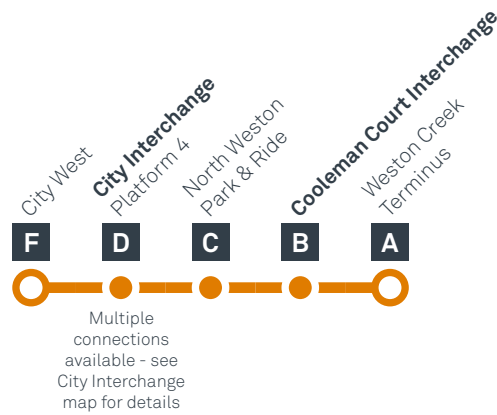

CANBERRA
IS BETTER
CONNECTED

transport.act.gov.au

ACT
Government

Transport
Canberra

CITY TO WESTON CREEK via Cooleman Court

MONDAY TO FRIDAY (CONTINUED)

PM	R7	6:04	6:16	6:29	6:35	6:43
	R7	6:19	6:31	6:44	6:50	6:58
	R7	6:34	6:46	6:59	7:03	7:10
	R7	6:49	7:00	7:13	7:17	7:24
	R7	7:04	7:08	7:21	7:25	7:32
	R7	7:19	7:23	7:36	7:40	7:47
	R7	7:49	7:53	8:06	8:10	8:17
	R7	8:19	8:23	8:36	8:40	8:47
	R7	8:49	8:53	9:06	9:10	9:17
	R7	9:19	9:23	9:36	9:40	9:47
	R7	9:49	9:53	10:06	10:10	10:17
	R7	10:19	10:23	10:36	10:40	10:47
	R7	10:49	10:53	11:06	11:10	11:17
	R7	11:19	11:23	11:36	11:40	11:47

CANBERRA
IS BETTER
CONNECTED

transport.act.gov.au

ACT
Government

Transport
Canberra

CITY TO WESTON CREEK via Cooleman Court

SATURDAY

AM	R7	6:13	6:18	6:25	6:36	6:43
	R7	6:43	6:48	6:55	7:06	7:13
	R7	7:13	7:18	7:25	7:36	7:43
	R7	7:43	7:48	7:55	8:06	8:13
	R7	8:13	8:18	8:25	8:36	8:43
	R7	8:43	8:48	8:55	9:06	9:13
	R7	9:13	9:18	9:25	9:36	9:43
	R7	9:43	9:48	9:55	10:06	10:13
	R7	10:13	10:18	10:25	10:36	10:43
	R7	10:43	10:48	10:55	11:06	11:13
	R7	11:13	11:18	11:25	11:36	11:43
	R7	11:43	11:48	11:55	12:06	12:13
PM	R7	12:13	12:18	12:25	12:36	12:43
	R7	12:43	12:48	12:55	1:06	1:13
	R7	1:13	1:18	1:25	1:36	1:43
	R7	1:43	1:48	1:55	2:06	2:13
	R7	2:13	2:18	2:25	2:36	2:43
	R7	2:43	2:48	2:55	3:06	3:13
	R7	3:13	3:18	3:25	3:36	3:43
	R7	3:43	3:48	3:55	4:06	4:13
	R7	4:13	4:18	4:25	4:36	4:43
	R7	4:43	4:48	4:55	5:06	5:13
	R7	5:13	5:18	5:25	5:36	5:43
	R7	5:43	5:48	5:55	6:06	6:13
	R7	6:13	6:18	6:25	6:36	6:43
	R7	6:43	6:48	6:55	7:06	7:13
	R7	7:13	7:18	7:25	7:36	7:43
	R7	7:43	7:48	7:55	8:06	8:13
	R7	8:13	8:18	8:25	8:36	8:43
	R7	8:43	8:48	8:55	9:06	9:13
	R7	9:13	9:18	9:25	9:36	9:43
	R7	9:43	9:48	9:55	10:06	10:13
	R7	10:13	10:18	10:25	10:36	10:43
	R7	10:43	10:48	10:55	11:06	11:13
	R7	11:13	11:18	11:25	11:36	11:43
	R7	11:43	11:48	11:55	12:06	12:13
AM	R7	12:13	12:18	12:25	12:36	12:43