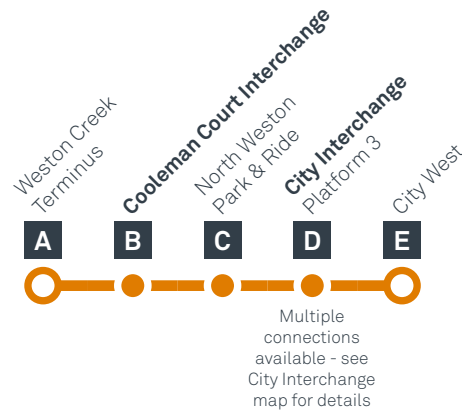

WESTON CREEK TO CITY via Cooleman Court

MONDAY TO FRIDAY

AM	R7	6:13	6:20	6:25	6:38	6:43
	R7	6:28	6:35	6:40	6:53	6:58
	R7	6:43	6:50	6:55	7:10	7:15
	R7	6:58	7:05	7:10	7:26	7:31
	R7	7:13	7:20	7:25	7:41	7:46
	R7	7:28	7:35	7:40	7:56	8:01
	R7	7:43	7:50	7:55	8:11	8:16
	R7	7:58	8:05	8:10	8:26	8:31
	R7	8:13	8:20	8:25	8:41	8:46
	R7	8:28	8:35	8:40	8:56	9:01
	R7	8:43	8:50	8:55	9:08	9:14
	R7	8:57	9:03	9:10	9:21	9:27
	R7	9:12	9:18	9:25	9:36	9:42
	R7	9:27	9:33	9:40	9:51	9:57
	R7	9:42	9:48	9:55	10:06	10:12
	R7	9:57	10:03	10:10	10:21	10:27
	R7	10:12	10:18	10:25	10:36	10:42
	R7	10:27	10:33	10:40	10:51	10:57
	R7	10:42	10:48	10:55	11:06	11:12
	R7	10:57	11:03	11:10	11:21	11:27
	R7	11:12	11:18	11:25	11:36	11:42
	R7	11:27	11:33	11:40	11:51	11:57
	R7	11:42	11:48	11:55	12:06	12:12
	R7	11:57	12:03	12:10	12:21	12:27
PM	R7	12:12	12:18	12:25	12:36	12:42
	R7	12:27	12:33	12:40	12:51	12:57
	R7	12:42	12:48	12:55	1:06	1:12
	R7	12:57	1:03	1:10	1:21	1:27
	R7	1:12	1:18	1:25	1:36	1:42
	R7	1:27	1:33	1:40	1:51	1:57
	R7	1:42	1:48	1:55	2:06	2:12
	R7	1:57	2:03	2:10	2:21	2:27
	R7	2:12	2:18	2:25	2:36	2:42
	R7	2:27	2:33	2:40	2:51	2:57
	R7	2:42	2:48	2:55	3:06	3:12
	R7	2:57	3:03	3:10	3:21	3:27
	R7	3:12	3:18	3:25	3:38	3:45
	R7	3:27	3:33	3:40	3:55	4:02
	R7	3:43	3:49	3:56	4:11	4:18
	R7	4:00	4:06	4:13	4:28	4:35
	R7	4:13	4:19	4:26	4:41	4:48
	R7	4:28	4:34	4:41	4:56	5:03
	R7	4:43	4:49	4:56	5:11	5:18
	R7	4:58	5:04	5:11	5:26	5:33

CANBERRA
IS BETTER
CONNECTED

transport.act.gov.au

ACT
Government

Transport
Canberra

WESTON CREEK TO CITY via Cooleman Court

MONDAY TO FRIDAY (CONTINUED)

PM	R7	5:13	5:19	5:26	5:41	5:48
	R7	5:28	5:34	5:41	5:56	6:03
	R7	5:48	5:54	6:01	6:16	6:23
	R7	6:08	6:14	6:21	6:36	6:43
	R7	6:28	6:34	6:41	6:56	7:02
	R7	6:48	6:54	7:01	7:15	7:20
	R7	7:08	7:14	7:20	7:34	7:39
	R7	7:28	7:34	7:40	7:54	7:59
	R7	7:52	7:58	8:04	8:18	8:23
	R7	8:22	8:28	8:34	8:48	8:53
	R7	8:52	8:58	9:04	9:18	9:23
	R7	9:22	9:28	9:34	9:48	9:53
	R7	9:52	9:58	10:04	10:18	10:23
	R7	10:22	10:28	10:34	10:48	10:53