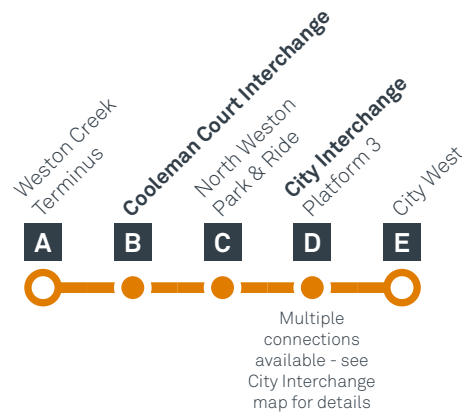

CANBERRA
IS BETTER
CONNECTED

transport.act.gov.au

ACT
Government

Transport
Canberra

WESTON CREEK TO CITY via Cooleman Court

SUNDAY AND PUBLIC HOLIDAYS

AM	R7	7:18	7:25	7:32	7:43	7:49
	R7	7:48	7:55	8:02	8:13	8:19
	R7	8:18	8:25	8:32	8:43	8:49
	R7	8:48	8:55	9:02	9:13	9:19
	R7	9:18	9:25	9:32	9:43	9:49
	R7	9:48	9:55	10:02	10:13	10:19
	R7	10:18	10:25	10:32	10:43	10:49
	R7	10:48	10:55	11:02	11:13	11:19
	R7	11:18	11:25	11:32	11:43	11:49
	R7	11:48	11:55	12:02	12:13	12:19
PM	R7	12:18	12:25	12:32	12:43	12:49
	R7	12:48	12:55	1:02	1:13	1:19
	R7	1:18	1:25	1:32	1:43	1:49
	R7	1:48	1:55	2:02	2:13	2:19
	R7	2:18	2:25	2:32	2:43	2:49
	R7	2:48	2:55	3:02	3:13	3:19
	R7	3:18	3:25	3:32	3:43	3:49
	R7	3:48	3:55	4:02	4:13	4:19
	R7	4:18	4:25	4:32	4:43	4:49
	R7	4:48	4:55	5:02	5:13	5:19
	R7	5:18	5:25	5:32	5:43	5:49
	R7	5:48	5:55	6:02	6:13	6:19
	R7	6:18	6:25	6:32	6:43	6:49
	R7	6:48	6:55	7:02	7:13	7:19
	R7	7:18	7:25	7:32	7:43	7:49
	R7	7:48	7:55	8:02	8:13	8:19
	R7	8:18	8:25	8:32	8:43	8:49
	R7	8:48	8:55	9:02	9:13	9:19
	R7	9:18	9:25	9:32	9:43	9:49