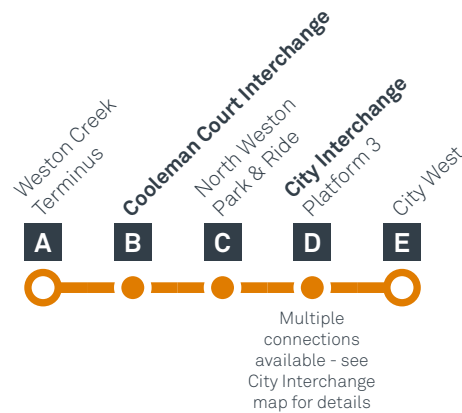

CANBERRA
IS BETTER
CONNECTED

transport.act.gov.au

ACT
Government

Transport
Canberra

WESTON CREEK TO CITY via Cooleman Court

MONDAY TO FRIDAY (CONTINUED)

PM	R7	5:13	5:19	5:26	5:41	5:48
	R7	5:28	5:34	5:41	5:56	6:03
	R7	5:48	5:54	6:01	6:16	6:23
	R7	6:08	6:14	6:21	6:36	6:43
	R7	6:28	6:34	6:41	6:56	7:02
	R7	6:48	6:54	7:01	7:15	7:20
	R7	7:08	7:14	7:20	7:34	7:39
	R7	7:28	7:34	7:40	7:54	7:59
	R7	7:52	7:58	8:04	8:18	8:23
	R7	8:22	8:28	8:34	8:48	8:53
	R7	8:52	8:58	9:04	9:18	9:23
	R7	9:22	9:28	9:34	9:48	9:53
	R7	9:52	9:58	10:04	10:18	10:23
	R7	10:22	10:28	10:34	10:48	10:53

CANBERRA
IS BETTER
CONNECTED

transport.act.gov.au

ACT
Government

Transport
Canberra

WESTON CREEK TO CITY via Cooleman Court

SATURDAY

AM	R7	6:18	6:25	6:32	6:43	6:49
	R7	6:48	6:55	7:02	7:13	7:19
	R7	7:18	7:25	7:32	7:43	7:49
	R7	7:48	7:55	8:02	8:13	8:19
	R7	8:18	8:25	8:32	8:43	8:49
	R7	8:48	8:55	9:02	9:13	9:19
	R7	9:18	9:25	9:32	9:43	9:49
	R7	9:48	9:55	10:02	10:13	10:19
	R7	10:18	10:25	10:32	10:43	10:49
	R7	10:48	10:55	11:02	11:13	11:19
PM	R7	11:18	11:25	11:32	11:43	11:49
	R7	11:48	11:55	12:02	12:13	12:19
	R7	12:18	12:25	12:32	12:43	12:49
	R7	12:48	12:55	1:02	1:13	1:19
	R7	1:18	1:25	1:32	1:43	1:49
	R7	1:48	1:55	2:02	2:13	2:19
	R7	2:18	2:25	2:32	2:43	2:49
	R7	2:48	2:55	3:02	3:13	3:19
	R7	3:18	3:25	3:32	3:43	3:49
	R7	3:48	3:55	4:02	4:13	4:19
	R7	4:18	4:25	4:32	4:43	4:49
	R7	4:48	4:55	5:02	5:13	5:19
	R7	5:18	5:25	5:32	5:43	5:49
	R7	5:48	5:55	6:02	6:13	6:19
	R7	6:18	6:25	6:32	6:43	6:49
	R7	6:48	6:55	7:02	7:13	7:19
	R7	7:18	7:25	7:32	7:43	7:49
	R7	7:48	7:55	8:02	8:13	8:19
R7	8:18	8:25	8:32	8:43	8:49	
R7	8:48	8:55	9:02	9:13	9:19	
R7	9:18	9:25	9:32	9:43	9:49	
R7	9:48	9:55	10:02	10:13	10:19	
R7	10:18	10:25	10:32	10:43	10:49	
R7	10:48	10:55	11:02	11:13	11:19	
R7	11:18	11:25	11:32	11:43	11:49	
R7	11:48	11:55	12:02	12:13	12:19	