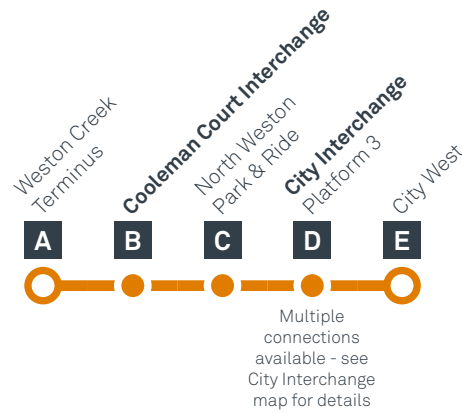

CANBERRA
IS BETTER
CONNECTED

transport.act.gov.au

ACT
Government

Transport
Canberra

WESTON CREEK TO CITY via Cooleman Court

MONDAY TO FRIDAY (CONTINUED)

PM	R7	5:13	5:19	5:26	5:41	5:48
	R7	5:28	5:34	5:41	5:56	6:03
	R7	5:48	5:54	6:01	6:16	6:23
	R7	6:08	6:14	6:21	6:36	6:43
	R7	6:28	6:34	6:41	6:56	7:02
	R7	6:48	6:54	7:01	7:15	7:20
	R7	7:08	7:14	7:20	7:34	7:39
	R7	7:28	7:34	7:40	7:54	7:59
	R7	7:52	7:58	8:04	8:18	8:23
	R7	8:22	8:28	8:34	8:48	8:53
	R7	8:52	8:58	9:04	9:18	9:23
	R7	9:22	9:28	9:34	9:48	9:53
	R7	9:52	9:58	10:04	10:18	10:23
	R7	10:22	10:28	10:34	10:48	10:53

CANBERRA
IS BETTER
CONNECTED

transport.act.gov.au

ACT
Government

Transport
Canberra

WESTON CREEK TO CITY via Cooleman Court

SATURDAY

AM	R7	6:18	6:25	6:32	6:43	6:49
	R7	6:48	6:55	7:02	7:13	7:19
	R7	7:18	7:25	7:32	7:43	7:49
	R7	7:48	7:55	8:02	8:13	8:19
	R7	8:18	8:25	8:32	8:43	8:49
	R7	8:48	8:55	9:02	9:13	9:19
	R7	9:18	9:25	9:32	9:43	9:49
	R7	9:48	9:55	10:02	10:13	10:19
	R7	10:18	10:25	10:32	10:43	10:49
	R7	10:48	10:55	11:02	11:13	11:19
PM	R7	11:18	11:25	11:32	11:43	11:49
	R7	11:48	11:55	12:02	12:13	12:19
	R7	12:18	12:25	12:32	12:43	12:49
	R7	12:48	12:55	1:02	1:13	1:19
	R7	1:18	1:25	1:32	1:43	1:49
	R7	1:48	1:55	2:02	2:13	2:19
	R7	2:18	2:25	2:32	2:43	2:49
	R7	2:48	2:55	3:02	3:13	3:19
	R7	3:18	3:25	3:32	3:43	3:49
	R7	3:48	3:55	4:02	4:13	4:19
	R7	4:18	4:25	4:32	4:43	4:49
	R7	4:48	4:55	5:02	5:13	5:19
	R7	5:18	5:25	5:32	5:43	5:49
	R7	5:48	5:55	6:02	6:13	6:19
	R7	6:18	6:25	6:32	6:43	6:49
	R7	6:48	6:55	7:02	7:13	7:19
	R7	7:18	7:25	7:32	7:43	7:49
	R7	7:48	7:55	8:02	8:13	8:19
R7	8:18	8:25	8:32	8:43	8:49	
R7	8:48	8:55	9:02	9:13	9:19	
R7	9:18	9:25	9:32	9:43	9:49	
R7	9:48	9:55	10:02	10:13	10:19	
R7	10:18	10:25	10:32	10:43	10:49	
R7	10:48	10:55	11:02	11:13	11:19	
R7	11:18	11:25	11:32	11:43	11:49	
R7	11:48	11:55	12:02	12:13	12:19	