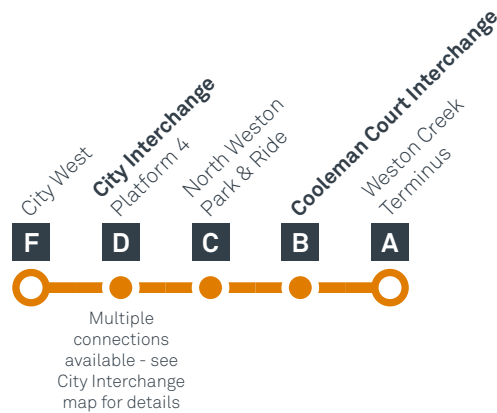

CANBERRA
IS BETTER
CONNECTED

transport.act.gov.au

ACT
Government

Transport
Canberra

CITY TO WESTON CREEK via Cooleman Court

SUNDAY AND PUBLIC HOLIDAYS

AM	R7	7:13	7:18	7:25	7:36	7:43
	R7	7:43	7:48	7:55	8:06	8:13
	R7	8:13	8:18	8:25	8:36	8:43
	R7	8:43	8:48	8:55	9:06	9:13
	R7	9:13	9:18	9:25	9:36	9:43
	R7	9:43	9:48	9:55	10:06	10:13
	R7	10:13	10:18	10:25	10:36	10:43
	R7	10:43	10:48	10:55	11:06	11:13
	R7	11:13	11:18	11:25	11:36	11:43
	R7	11:43	11:48	11:55	12:06	12:13
PM	R7	12:13	12:18	12:25	12:36	12:43
	R7	12:43	12:48	12:55	1:06	1:13
	R7	1:13	1:18	1:25	1:36	1:43
	R7	1:43	1:48	1:55	2:06	2:13
	R7	2:13	2:18	2:25	2:36	2:43
	R7	2:43	2:48	2:55	3:06	3:13
	R7	3:13	3:18	3:25	3:36	3:43
	R7	3:43	3:48	3:55	4:06	4:13
	R7	4:13	4:18	4:25	4:36	4:43
	R7	4:43	4:48	4:55	5:06	5:13
	R7	5:13	5:18	5:25	5:36	5:43
	R7	5:43	5:48	5:55	6:06	6:13
	R7	6:13	6:18	6:25	6:36	6:43
	R7	6:43	6:48	6:55	7:06	7:13
	R7	7:13	7:18	7:25	7:36	7:43
	R7	7:43	7:48	7:55	8:06	8:13
	R7	8:13	8:18	8:25	8:36	8:43
	R7	8:43	8:48	8:55	9:06	9:13
	R7	9:13	9:18	9:25	9:36	9:43

CANBERRA
IS BETTER
CONNECTED

transport.act.gov.au

ACT
Government

Transport
Canberra

WESTON CREEK TO CITY via Coleman Court

ROUTE MAP

- RAPID** route
- Bus station
- Mode interchange
- Educational institution
- Hospital
- Bicycle lockers
- Park and Ride
- R2** Other **RAPID** route
- Bus terminus
- R7** Route number
- Shopping centre
- Bicycle rails
- Bicycle cage