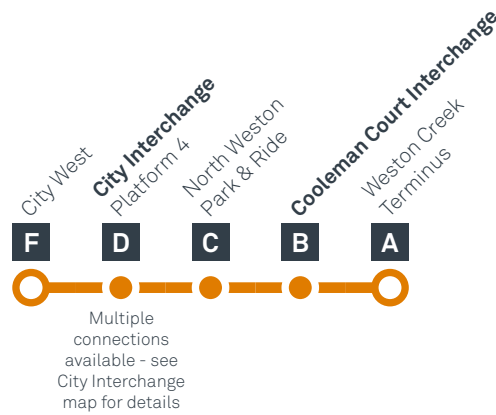

CANBERRA
IS BETTER
CONNECTED

transport.act.gov.au

ACT
Government

Transport
Canberra

CITY TO WESTON CREEK via Cooleman Court

SATURDAY

AM	R7	6:13	6:18	6:25	6:36	6:43
	R7	6:43	6:48	6:55	7:06	7:13
	R7	7:13	7:18	7:25	7:36	7:43
	R7	7:43	7:48	7:55	8:06	8:13
	R7	8:13	8:18	8:25	8:36	8:43
	R7	8:43	8:48	8:55	9:06	9:13
	R7	9:13	9:18	9:25	9:36	9:43
	R7	9:43	9:48	9:55	10:06	10:13
	R7	10:13	10:18	10:25	10:36	10:43
	R7	10:43	10:48	10:55	11:06	11:13
	R7	11:13	11:18	11:25	11:36	11:43
	R7	11:43	11:48	11:55	12:06	12:13
PM	R7	12:13	12:18	12:25	12:36	12:43
	R7	12:43	12:48	12:55	1:06	1:13
	R7	1:13	1:18	1:25	1:36	1:43
	R7	1:43	1:48	1:55	2:06	2:13
	R7	2:13	2:18	2:25	2:36	2:43
	R7	2:43	2:48	2:55	3:06	3:13
	R7	3:13	3:18	3:25	3:36	3:43
	R7	3:43	3:48	3:55	4:06	4:13
	R7	4:13	4:18	4:25	4:36	4:43
	R7	4:43	4:48	4:55	5:06	5:13
	R7	5:13	5:18	5:25	5:36	5:43
	R7	5:43	5:48	5:55	6:06	6:13
	R7	6:13	6:18	6:25	6:36	6:43
	R7	6:43	6:48	6:55	7:06	7:13
	R7	7:13	7:18	7:25	7:36	7:43
	R7	7:43	7:48	7:55	8:06	8:13
	R7	8:13	8:18	8:25	8:36	8:43
	R7	8:43	8:48	8:55	9:06	9:13
	R7	9:13	9:18	9:25	9:36	9:43
	R7	9:43	9:48	9:55	10:06	10:13
	R7	10:13	10:18	10:25	10:36	10:43
	R7	10:43	10:48	10:55	11:06	11:13
	R7	11:13	11:18	11:25	11:36	11:43
	R7	11:43	11:48	11:55	12:06	12:13
AM	R7	12:13	12:18	12:25	12:36	12:43

CANBERRA
IS BETTER
CONNECTED

transport.act.gov.au

ACT
Government

Transport
Canberra

WESTON CREEK TO CITY via Coleman Court

ROUTE MAP

- RAPID** route
- Bus station
- Mode interchange
- Educational institution
- Hospital
- Bicycle lockers
- Park and Ride
- R2** Other **RAPID** route
- Bus terminus
- R7** Route number
- Shopping centre
- Bicycle rails
- Bicycle cage