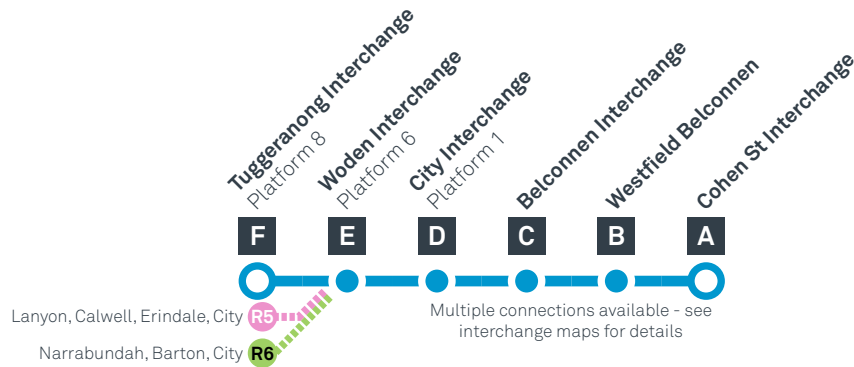

TUGGERANONG TO BELCONNEN

via Woden and City

Effective 18 July 2020

MONDAY TO FRIDAY

AM	R4	5:31	5:48	6:03	6:19	6:21	6:26
	R4	5:41	5:58	6:13	6:29	6:31	6:36
	R4	5:51	6:08	6:23	6:39	6:41	6:46
	R4	6:01	6:18	6:33	6:49	6:51	6:56
	R4	6:11	6:28	6:43	6:59	7:01	7:06
	R4	6:21	6:38	6:53	7:09	7:11	7:16
	R4	6:31	6:48	7:03	7:19	7:21	7:26
	R4	6:41	6:58	7:13	7:29	7:31	7:36
	R4	6:46	7:03	7:18	7:35	7:37	7:42
	R4	6:51	7:08	7:23	7:41	7:43	7:48
	R4	6:56	7:13	7:28	7:47	7:49	7:54
	R4	7:01	7:18	7:33	7:52	7:54	7:59
	R4	7:06	7:23	7:39	7:58	8:00	8:05
	R4	7:11	7:28	7:45	8:04	8:06	8:11
	R4	7:16	7:34	7:51	8:10	8:12	8:17
	R4	7:21	7:39	7:56	8:15	8:17	8:22
	R4	7:26	7:45	8:02	8:21	8:23	8:28
	R4	7:31	7:51	8:08	8:27	8:29	8:34
	R4	7:36	7:56	8:13	8:32	8:34	8:39
	R4	7:41	8:01	8:18	8:37	8:39	8:44
	R4	7:46	8:06	8:23	8:42	8:44	8:49
	R4	7:51	8:11	8:28	8:47	8:49	8:54
	R4	7:56	8:16	8:33	8:52	8:54	8:59
	R4	8:01	8:21	8:38	8:57	8:59	9:04
	R4	8:06	8:26	8:43	9:02	9:04	9:09
	R4	8:11	8:31	8:48	9:06	9:08	9:13
	R4	8:16	8:36	8:53	9:11	9:13	9:18
	R4	8:21	8:41	8:58	9:15	9:17	9:22
	R4	8:26	8:46	9:03	9:20	9:22	9:27
	R4	8:31	8:51	9:08	9:25	9:27	9:32
	R4	8:36	8:56	9:12	9:29	9:31	9:36
	R4	8:41	9:01	9:17	9:34	9:36	9:41
	R4	8:46	9:05	9:21	9:38	9:40	9:45
	R4	8:51	9:10	9:26	9:43	9:45	9:50
	R4	8:58	9:16	9:32	9:49	9:51	9:56
	R4	9:08	9:26	9:42	9:59	10:01	10:06
	R4	9:18	9:36	9:52	10:09	10:11	10:16
	R4	9:28	9:46	10:02	10:19	10:21	10:26
	R4	9:38	9:56	10:12	10:29	10:31	10:36
	R4	9:48	10:06	10:22	10:39	10:41	10:46
	R4	9:58	10:16	10:32	10:49	10:51	10:56