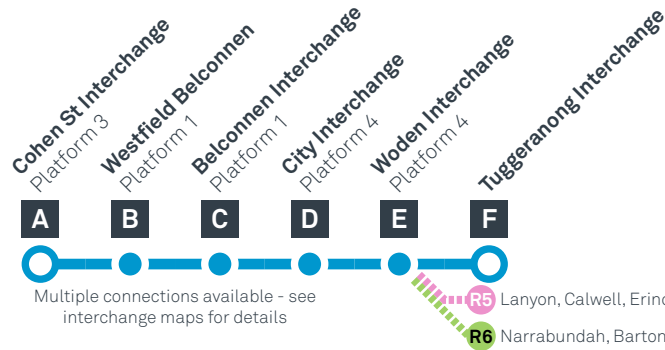

Explanations

- A Operates School Days Only and starts from Alfred Deakin High School 9 minutes earlier
- S Operates School Days Only

BELCONNEN TO TUGGERANONG via City and Woden

Effective 18 July 2020

Multiple connections available - see interchange maps for details

BELCONNEN TO TUGGERANONG via City and Woden

Effective 18 July 2020

MONDAY TO FRIDAY (CONTINUED)

PM	R4	8:32	8:34	8:36	8:53	9:07	9:22
	R4	8:47	8:49	8:51	9:08	9:22	9:37
	R4	9:02	9:04	9:06	9:23	9:37	9:52
	R4	9:17	9:19	9:21	9:38	9:52	10:07
	R4	9:32	9:34	9:36	9:53	10:07	10:22
	R4	9:47	9:49	9:51	10:08	10:22	10:37
	R4	10:02	10:04	10:06	10:23	10:37	10:52
	R4	10:17	10:19	10:21	10:38	10:52	11:07
	R4	10:32	10:34	10:36	10:53	11:07	11:22
	R4	10:47	10:49	10:51	11:08	11:22	11:37
	R4	11:02	11:04	11:06	11:23	11:37	11:52
	R4	11:17	11:19	11:21	11:38	11:52	12:07
	R4	11:32	11:34	11:36	11:53	12:07	12:22