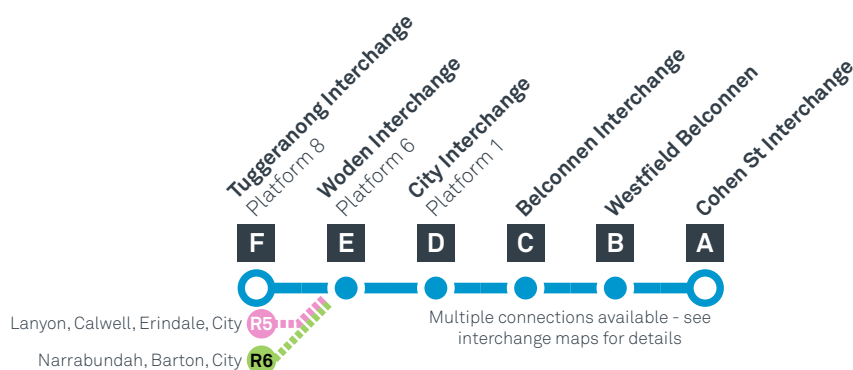

TUGGERANONG TO BELCONNEN

via Woden and City

Effective 18 July 2020

SUNDAY AND PUBLIC HOLIDAYS (CONTINUED)

PM	R4	5:14	5:30	5:45	6:00	6:02	6:07
	R4	5:29	5:45	6:00	6:15	6:17	6:22
	R4	5:44	6:00	6:15	6:30	6:32	6:37
	R4	5:59	6:15	6:30	6:45	6:47	6:52
	R4	6:14	6:30	6:45	7:00	7:02	7:07
	R4	6:29	6:45	7:00	7:15	7:17	7:22
	R4	6:44	7:00	7:15	7:30	7:32	7:37
	R4	6:59	7:15	7:30	7:45	7:47	7:52
	R4	7:14	7:30	7:45	8:00	8:02	8:07
	R4	7:29	7:45	8:00	8:14	8:16	8:21
	R4	7:44	8:00	8:14	8:28	8:30	8:35
	R4	7:59	8:13	8:27	8:41	8:43	8:48
	R4	8:14	8:28	8:42	8:56	8:58	9:03
	R4	8:29	8:43	8:57	9:11	9:13	9:18
	R4	8:44	8:58	9:12	9:26	9:28	9:33
	R4	8:59	9:13	9:27	9:41	9:43	9:48
	R4	9:14	9:28	9:42	9:56	9:58	10:03