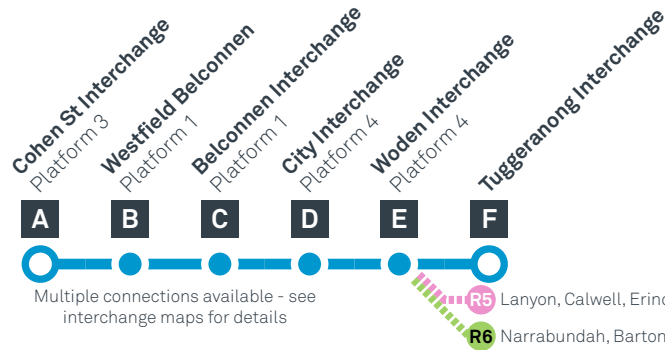

BELCONNEN TO TUGGERANONG via City and Woden

Effective 18 July 2020

MONDAY TO FRIDAY

AM	R4	5:26	5:28	5:30	5:49	6:03	6:19
	R4	5:36	5:38	5:40	5:59	6:13	6:29
	R4	5:42	5:44	5:46	6:05	6:19	6:35
	R4	5:48	5:50	5:52	6:11	6:25	6:41
	R4	5:54	5:56	5:58	6:17	6:31	6:47
	R4	6:00	6:02	6:04	6:23	6:37	6:53
	R4	6:06	6:08	6:10	6:29	6:43	6:59
	R4	6:12	6:14	6:16	6:35	6:49	7:05
	R4	6:18	6:20	6:22	6:41	6:55	7:11
	R4	6:24	6:26	6:28	6:47	7:01	7:17
	R4	6:30	6:32	6:34	6:53	7:07	7:23
	R4	6:36	6:38	6:40	6:59	7:13	7:29
	R4	6:42	6:44	6:46	7:05	7:19	7:36
	R4	6:48	6:50	6:52	7:11	7:25	7:42
	R4	6:54	6:56	6:58	7:17	7:31	7:49
	R4	7:00	7:02	7:04	7:23	7:39	7:57
	R4	7:06	7:08	7:10	7:29	7:46	8:04
	R4	7:12	7:14	7:16	7:36	7:53	8:11
	R4	7:18	7:20	7:22	7:42	7:59	8:17
	R4	7:24	7:26	7:28	7:49	8:06	8:24
	R4	7:30	7:32	7:34	7:55	8:12	8:30
	R4	7:36	7:38	7:40	8:01	8:18	8:36
	R4	7:42	7:44	7:46	8:07	8:24	8:42
	R4	7:48	7:50	7:52	8:13	8:30	8:48
	R4	7:54	7:56	7:58	8:19	8:36	8:54
	R4	8:00	8:02	8:04	8:25	8:42	9:00
	R4	8:06	8:08	8:10	8:31	8:48	9:06
	R4	8:12	8:14	8:16	8:37	8:54	9:11
	R4	8:18	8:20	8:22	8:43	9:00	9:17
	R4	8:24	8:26	8:28	8:49	9:06	9:23
	R4	8:30	8:32	8:34	8:55	9:11	9:28
	R4	8:36	8:38	8:40	9:01	9:17	9:34
	R4	8:42	8:44	8:46	9:06	9:22	9:39
	R4	8:48	8:50	8:52	9:12	9:28	9:45
	R4	8:54	8:56	8:58	9:17	9:33	9:50
	R4	9:00	9:02	9:04	9:23	9:39	9:56
	R4	9:06	9:08	9:10	9:29	9:45	10:02
	R4	9:12	9:14	9:16	9:35	9:51	10:08
	R4	9:18	9:20	9:22	9:41	9:57	10:14
	R4	9:24	9:26	9:28	9:47	10:03	10:20
	R4	9:30	9:32	9:34	9:53	10:09	10:26

Explanations

- A Operates School Days Only and starts from Alfred Deakin High School 9 minutes earlier
- S Operates School Days Only

BELCONNEN TO TUGGERANONG via City and Woden

Effective 18 July 2020

Multiple connections available - see interchange maps for details