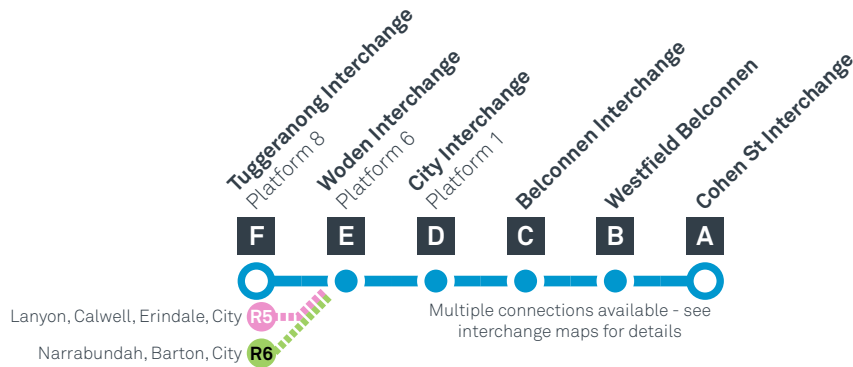

TUGGERANONG TO BELCONNEN

via Woden and City

Effective 18 July 2020

SATURDAY

AM	R4	6:14	6:30	6:45	6:58	7:00	7:05
	R4	6:29	6:45	7:00	7:13	7:15	7:20
	R4	6:44	7:00	7:15	7:28	7:30	7:35
	R4	6:59	7:15	7:30	7:43	7:45	7:50
	R4	7:14	7:30	7:45	7:58	8:00	8:05
	R4	7:29	7:45	8:00	8:13	8:15	8:20
	R4	7:44	8:00	8:15	8:28	8:30	8:35
	R4	7:59	8:15	8:30	8:43	8:45	8:50
	R4	8:14	8:30	8:45	8:58	9:00	9:05
	R4	8:29	8:45	9:00	9:15	9:17	9:22
	R4	8:44	9:00	9:16	9:31	9:33	9:38
	R4	8:59	9:17	9:33	9:48	9:50	9:55
	R4	9:14	9:32	9:48	10:03	10:05	10:10
	R4	9:29	9:47	10:03	10:18	10:20	10:25
	R4	9:44	10:02	10:18	10:33	10:35	10:40
	R4	9:59	10:17	10:33	10:48	10:50	10:55
	R4	10:14	10:32	10:48	11:03	11:05	11:10
	R4	10:29	10:47	11:03	11:18	11:20	11:25
	R4	10:44	11:02	11:18	11:33	11:35	11:40
	R4	10:59	11:17	11:33	11:48	11:50	11:55
	R4	11:14	11:32	11:48	12:03	12:05	12:10
	R4	11:29	11:47	12:03	12:18	12:20	12:25
	R4	11:44	12:02	12:18	12:33	12:35	12:40
	R4	11:59	12:17	12:33	12:48	12:50	12:55
PM	R4	12:14	12:32	12:48	1:03	1:05	1:10
	R4	12:29	12:47	1:03	1:18	1:20	1:25
	R4	12:44	1:02	1:18	1:33	1:35	1:40
	R4	12:59	1:17	1:33	1:48	1:50	1:55
	R4	1:14	1:32	1:48	2:03	2:05	2:10
	R4	1:29	1:47	2:03	2:18	2:20	2:25
	R4	1:44	2:02	2:18	2:33	2:35	2:40
	R4	1:59	2:17	2:33	2:48	2:50	2:55
	R4	2:14	2:32	2:48	3:03	3:05	3:10
	R4	2:29	2:47	3:03	3:18	3:20	3:25
	R4	2:44	3:02	3:18	3:33	3:35	3:40
	R4	2:59	3:17	3:33	3:48	3:50	3:55
	R4	3:14	3:32	3:48	4:03	4:05	4:10
	R4	3:29	3:47	4:03	4:18	4:20	4:25
	R4	3:44	4:02	4:18	4:33	4:35	4:40
	R4	3:59	4:17	4:33	4:48	4:50	4:55
	R4	4:14	4:32	4:48	5:03	5:05	5:10