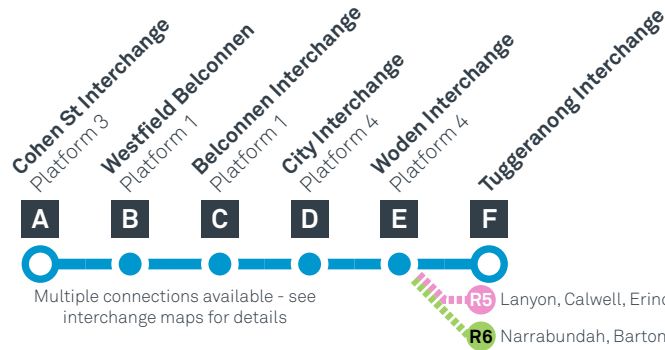

BELCONNEN TO TUGGERANONG via City and Woden

Effective 18 July 2020

SUNDAY AND PUBLIC HOLIDAYS (CONTINUED)

PM	R4	5:07	5:09	5:11	5:28	5:43	6:02
	R4	5:22	5:24	5:26	5:43	5:58	6:17
	R4	5:37	5:39	5:41	5:58	6:13	6:32
	R4	5:52	5:54	5:56	6:13	6:28	6:47
	R4	6:07	6:09	6:11	6:28	6:43	7:02
	R4	6:22	6:24	6:26	6:43	6:58	7:17
	R4	6:37	6:39	6:41	6:58	7:13	7:32
	R4	6:52	6:54	6:56	7:13	7:28	7:47
	R4	7:07	7:09	7:11	7:28	7:43	8:02
	R4	7:22	7:24	7:26	7:43	7:58	8:14
	R4	7:37	7:39	7:41	7:58	8:12	8:28
	R4	7:52	7:54	7:56	8:12	8:26	8:42
	R4	8:07	8:09	8:11	8:27	8:41	8:57
	R4	8:22	8:24	8:26	8:42	8:56	9:12
	R4	8:37	8:39	8:41	8:57	9:11	9:27
	R4	8:52	8:54	8:56	9:12	9:26	9:42
	R4	9:07	9:09	9:11	9:27	9:41	9:57