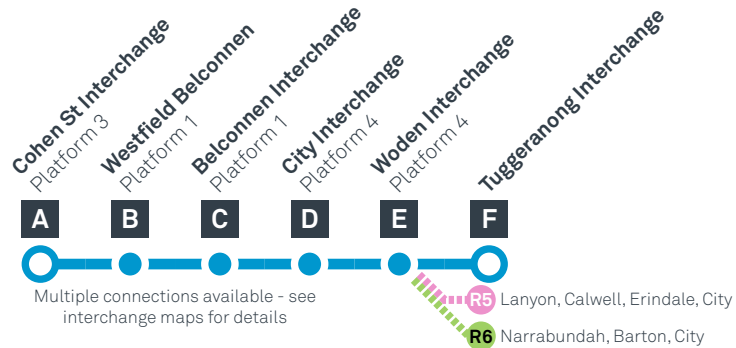

BELCONNEN TO TUGGERANONG via City and Woden

Effective 18 July 2020

MONDAY TO FRIDAY (CONTINUED)

AM	R4	9:36	9:38	9:40	9:59	10:15	10:32
	R4	9:42	9:44	9:46	10:05	10:21	10:38
	R4	9:48	9:50	9:52	10:11	10:27	10:44
	R4	9:54	9:56	9:58	10:17	10:33	10:50
	R4	10:04	10:06	10:08	10:27	10:43	11:00
	R4	10:14	10:16	10:18	10:37	10:53	11:10
	R4	10:24	10:26	10:28	10:47	11:03	11:20
	R4	10:34	10:36	10:38	10:57	11:13	11:30
	R4	10:44	10:46	10:48	11:07	11:23	11:40
	R4	10:54	10:56	10:58	11:17	11:33	11:50
	R4	11:04	11:06	11:08	11:27	11:43	12:00
	R4	11:14	11:16	11:18	11:37	11:53	12:10
	R4	11:24	11:26	11:28	11:47	12:03	12:20
	R4	11:34	11:36	11:38	11:57	12:13	12:30
	R4	11:44	11:46	11:48	12:07	12:23	12:40
	R4	11:54	11:56	11:58	12:17	12:33	12:50
PM	R4	12:04	12:06	12:08	12:27	12:43	1:00
	R4	12:14	12:16	12:18	12:37	12:53	1:10
	R4	12:24	12:26	12:28	12:47	1:03	1:20
	R4	12:34	12:36	12:38	12:57	1:13	1:30
	R4	12:44	12:46	12:48	1:07	1:23	1:40
	R4	12:54	12:56	12:58	1:17	1:33	1:50
	R4	1:04	1:06	1:08	1:27	1:43	2:00
	R4	1:14	1:16	1:18	1:37	1:53	2:10
	R4	1:24	1:26	1:28	1:47	2:03	2:20
	R4	1:34	1:36	1:38	1:57	2:13	2:30
	R4	1:44	1:46	1:48	2:07	2:23	2:41
	R4	1:54	1:56	1:58	2:17	2:33	2:52
	R4	2:04	2:06	2:08	2:27	2:44	3:03
	R4	2:14	2:16	2:18	2:37	2:54	3:13
	R4	2:24	2:26	2:28	2:48	3:05	3:24
	R4	2:34	2:36	2:38	2:58	3:15	3:34
	R4	2:44	2:46	2:48	3:08	3:25	3:44
	R4	.....	.....	.....	.....	A3:31	S3:50
	R4	2:54	2:56	2:58	3:18	3:35	3:54
	R4	3:03	3:05	3:07	3:27	3:44	4:03
	R4	3:09	3:11	3:13	3:33	3:50	4:09
	R4	3:15	3:17	3:19	3:39	3:56	4:15
	R4	3:21	3:23	3:25	3:45	4:02	4:21
	R4	3:27	3:29	3:31	3:51	4:08	4:27
	R4	3:33	3:35	3:37	3:57	4:14	4:33

Explanations

- A Operates School Days Only and starts from Alfred Deakin High School 9 minutes earlier
- S Operates School Days Only