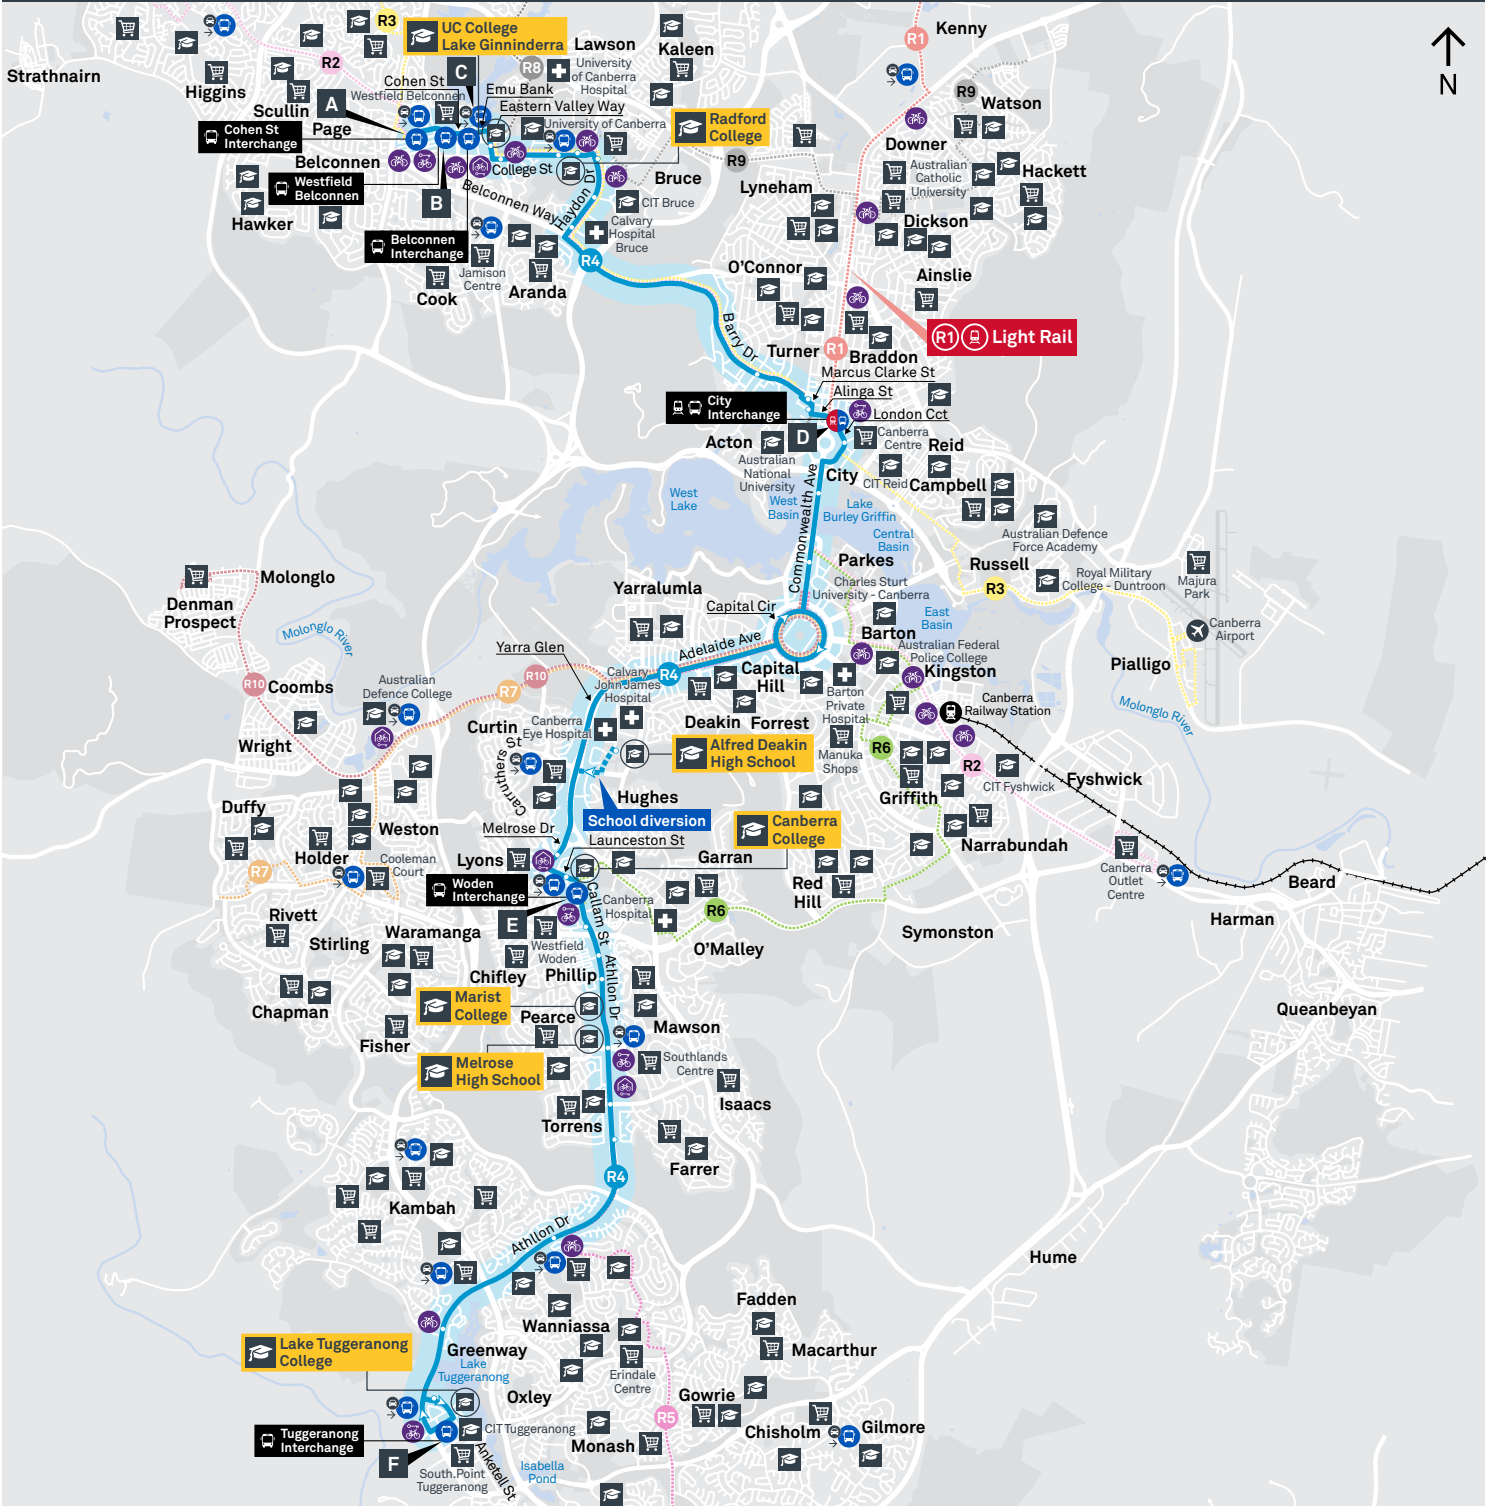

ROUTE MAP

- Bus route
- Bus interchange
- Mode interchange
- Educational institution
- Hospital
- Bicycle lockers
- Park and Ride
- R1 RAPID route
- Bus terminus
- R4 Route number
- Shopping centre
- Bicycle rails
- Bicycle cage
- Bus stop / this side only