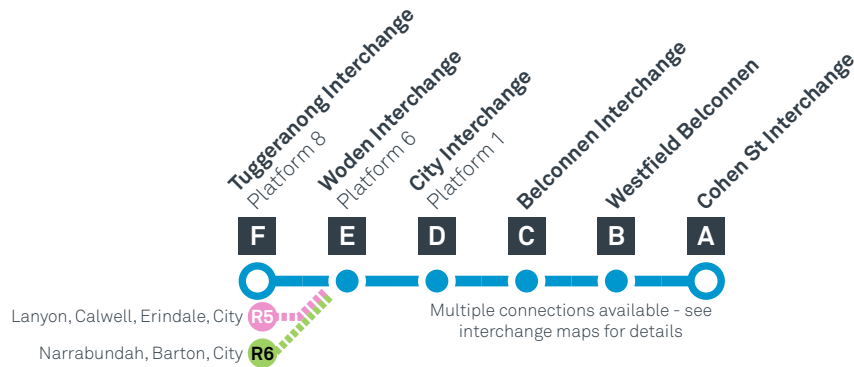

TUGGERANONG TO BELCONNEN

via Woden and City

Effective 18 July 2020

MONDAY TO FRIDAY (CONTINUED)

AM	R4	10:08	10:26	10:42	10:59	11:01	11:06
	R4	10:18	10:36	10:52	11:09	11:11	11:16
	R4	10:28	10:46	11:02	11:19	11:21	11:26
	R4	10:38	10:56	11:12	11:29	11:31	11:36
	R4	10:48	11:06	11:22	11:39	11:41	11:46
	R4	10:58	11:16	11:32	11:49	11:51	11:56
	R4	11:08	11:26	11:42	11:59	12:01	12:06
	R4	11:18	11:36	11:52	12:09	12:11	12:16
	R4	11:28	11:46	12:02	12:19	12:21	12:26
	R4	11:38	11:56	12:12	12:29	12:31	12:36
	R4	11:48	12:06	12:22	12:39	12:41	12:46
	R4	11:58	12:16	12:32	12:49	12:51	12:56
PM	R4	12:08	12:26	12:42	12:59	1:01	1:06
	R4	12:18	12:36	12:52	1:09	1:11	1:16
	R4	12:28	12:46	1:02	1:19	1:21	1:26
	R4	12:38	12:56	1:12	1:29	1:31	1:36
	R4	12:48	1:06	1:22	1:39	1:41	1:46
	R4	12:58	1:16	1:32	1:49	1:51	1:56
	R4	1:08	1:26	1:42	1:59	2:01	2:06
	R4	1:18	1:36	1:52	2:09	2:11	2:16
	R4	1:28	1:46	2:02	2:19	2:21	2:26
	R4	1:38	1:56	2:12	2:29	2:31	2:36
	R4	1:48	2:06	2:22	2:40	2:42	2:47
	R4	1:58	2:16	2:32	2:51	2:53	2:58
	R4	2:08	2:26	2:43	3:02	3:04	3:09
	R4	2:18	2:36	2:53	3:12	3:14	3:19
	R4	2:28	2:46	3:03	3:22	3:24	3:29
	R4	2:38	2:56	3:13	3:32	3:34	3:39
	R4	2:48	3:06	3:23	3:42	3:44	3:49
	R4	2:58	3:16	3:33	3:52	3:54	3:59
	R4	3:08	3:26	3:43	4:02	4:04	4:09
	R4	3:13	3:31	3:48	4:07	4:09	4:14
	R4	3:18	3:36	3:53	4:12	4:14	4:19
	R4	3:23	3:41	3:58	4:17	4:19	4:24
	R4	3:28	3:46	4:03	4:22	4:24	4:29
	R4	3:33	3:51	4:08	4:27	4:29	4:34
	R4	3:38	3:56	4:13	4:32	4:34	4:39
	R4	3:43	4:01	4:18	4:37	4:39	4:44
	R4	3:48	4:06	4:23	4:42	4:44	4:49
	R4	3:53	4:11	4:28	4:47	4:49	4:54
	R4	3:58	4:16	4:33	4:52	4:54	4:59