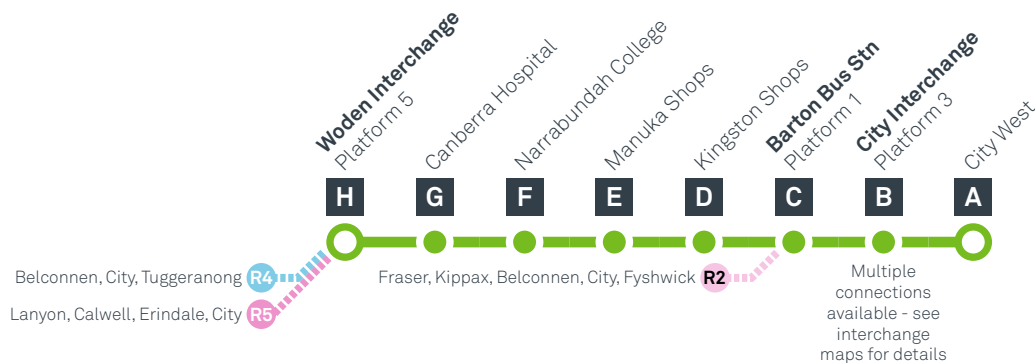

WODEN TO CITY WEST via Kingston

Effective 18 July 2020

SATURDAY

AM	R6	6:25	6:30	6:38	6:43	6:46	6:50	6:59	7:05
	R6	6:55	7:00	7:08	7:13	7:16	7:20	7:29	7:35
	R6	7:25	7:30	7:38	7:43	7:46	7:50	7:59	8:05
	R6	7:55	8:00	8:08	8:13	8:16	8:20	8:29	8:35
	R6	8:25	8:30	8:38	8:43	8:46	8:50	8:59	9:05
	R6	8:54	8:59	9:07	9:12	9:15	9:20	9:31	9:37
	R6	9:23	9:29	9:37	9:42	9:45	9:50	10:01	10:07
	R6	9:53	9:59	10:07	10:12	10:15	10:20	10:31	10:37
	R6	10:23	10:29	10:37	10:42	10:45	10:50	11:01	11:07
	R6	10:53	10:59	11:07	11:12	11:15	11:20	11:31	11:37
	R6	11:23	11:29	11:37	11:42	11:45	11:50	12:01	12:07
	R6	11:53	11:59	12:07	12:12	12:15	12:20	12:31	12:37
PM	R6	12:23	12:29	12:37	12:42	12:45	12:50	1:01	1:07
	R6	12:53	12:59	1:07	1:12	1:15	1:20	1:31	1:37
	R6	1:23	1:29	1:37	1:42	1:45	1:50	2:01	2:07
	R6	1:53	1:59	2:07	2:12	2:15	2:20	2:31	2:37
	R6	2:23	2:29	2:37	2:42	2:45	2:50	3:01	3:07
	R6	2:53	2:59	3:07	3:12	3:15	3:20	3:31	3:37
	R6	3:23	3:29	3:37	3:42	3:45	3:50	4:01	4:07
	R6	3:53	3:59	4:07	4:12	4:15	4:20	4:31	4:37
	R6	4:23	4:29	4:37	4:42	4:45	4:50	5:01	5:07
	R6	4:53	4:59	5:07	5:12	5:15	5:20	5:30	5:36
	R6	5:23	5:29	5:37	5:42	5:45	5:50	6:00	6:06
	R6	5:53	5:59	6:07	6:12	6:15	6:20	6:30	6:36
	R6	6:23	6:29	6:37	6:42	6:45	6:50	7:00	7:06
	R6	6:53	6:59	7:07	7:12	7:15	7:20	7:30	7:36
	R6	7:23	7:29	7:37	7:42	7:45	7:50	8:00	8:06
	R6	7:47	7:53	8:01	8:06	8:08	8:12	8:21	8:27
	R6	8:09	8:14	8:21	8:26	8:28	8:32	8:41	8:47
	R6	8:39	8:44	8:51	8:56	8:58	9:02	9:11	9:17
	R6	9:09	9:14	9:21	9:26	9:28	9:32	9:41	9:47
	R6	9:39	9:44	9:51	9:56	9:58	10:02	10:11	10:17
	R6	10:09	10:14	10:21	10:26	10:28	10:32	10:41	10:47
	R6	10:39	10:44	10:51	10:56	10:58	11:02	11:11	11:17
	R6	11:09	11:14	11:21	11:26	11:28	11:32	11:41	11:47
	R6	11:39	11:44	11:51	11:56	11:58	12:02	12:11	12:17
AM	R6	12:09	12:14	12:21	12:26	12:28	12:32	12:41	12:47