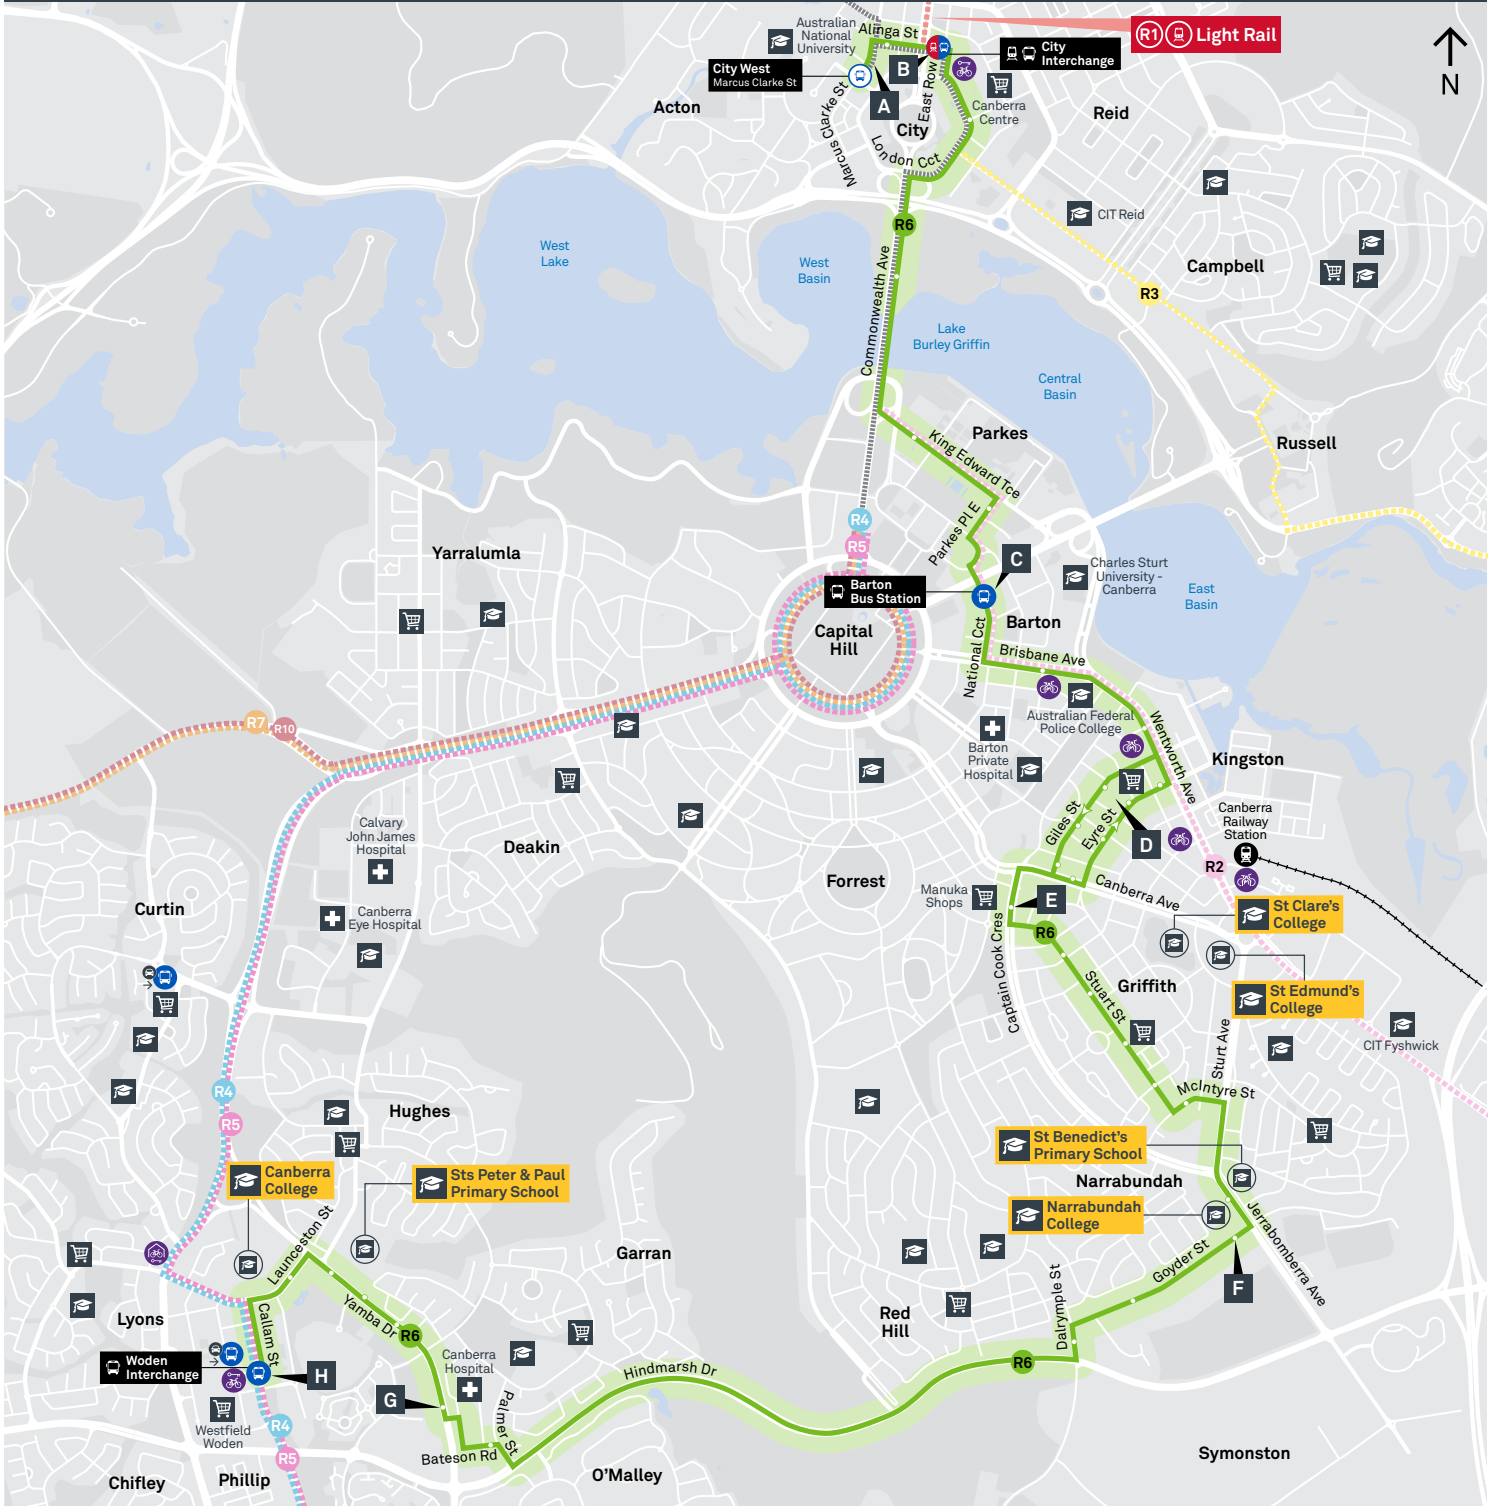

WODEN TO CITY WEST via Kingston

Effective 18 July 2020

SUNDAY AND PUBLIC HOLIDAYS

AM	R6	7:25	7:30	7:38	7:43	7:46	7:50	7:59	8:05
	R6	7:55	8:00	8:08	8:13	8:16	8:20	8:29	8:35
	R6	8:25	8:30	8:38	8:43	8:46	8:50	8:59	9:05
	R6	8:54	8:59	9:07	9:12	9:15	9:20	9:31	9:37
	R6	9:23	9:29	9:37	9:42	9:45	9:50	10:01	10:07
	R6	9:53	9:59	10:07	10:12	10:15	10:20	10:31	10:37
	R6	10:23	10:29	10:37	10:42	10:45	10:50	11:01	11:07
	R6	10:53	10:59	11:07	11:12	11:15	11:20	11:31	11:37
	R6	11:23	11:29	11:37	11:42	11:45	11:50	12:01	12:07
	R6	11:53	11:59	12:07	12:12	12:15	12:20	12:31	12:37
PM	R6	12:23	12:29	12:37	12:42	12:45	12:50	1:01	1:07
	R6	12:53	12:59	1:07	1:12	1:15	1:20	1:31	1:37
	R6	1:23	1:29	1:37	1:42	1:45	1:50	2:01	2:07
	R6	1:53	1:59	2:07	2:12	2:15	2:20	2:31	2:37
	R6	2:23	2:29	2:37	2:42	2:45	2:50	3:01	3:07
	R6	2:53	2:59	3:07	3:12	3:15	3:20	3:31	3:37
	R6	3:23	3:29	3:37	3:42	3:45	3:50	4:01	4:07
	R6	3:53	3:59	4:07	4:12	4:15	4:20	4:31	4:37
	R6	4:23	4:29	4:37	4:42	4:45	4:50	5:01	5:07
	R6	4:53	4:59	5:07	5:12	5:15	5:20	5:30	5:36
	R6	5:23	5:29	5:37	5:42	5:45	5:50	6:00	6:06
	R6	5:53	5:59	6:07	6:12	6:15	6:20	6:30	6:36
	R6	6:23	6:29	6:37	6:42	6:45	6:50	7:00	7:06
	R6	6:53	6:59	7:07	7:12	7:15	7:20	7:30	7:36
	R6	7:23	7:29	7:37	7:42	7:45	7:50	8:00	8:06
	R6	7:47	7:53	8:01	8:06	8:08	8:12	8:21	8:27
	R6	8:09	8:14	8:21	8:26	8:28	8:32	8:41	8:47
	R6	8:39	8:44	8:51	8:56	8:58	9:02	9:11	9:17
	R6	9:09	9:14	9:21	9:26	9:28	9:32	9:41	9:47

CITY WEST TO WODEN

via Kingston

Effective 18 July 2020

ROUTE MAP

- Bus route
- Bus interchange
- Mode interchange
- Educational institution
- Hospital
- Bicycle lockers
- Park and Ride
- R2 RAPID route
- Bus terminus
- R6 Route number
- Shopping centre
- Bicycle rails
- Bicycle cage
- Bus stop / this side only