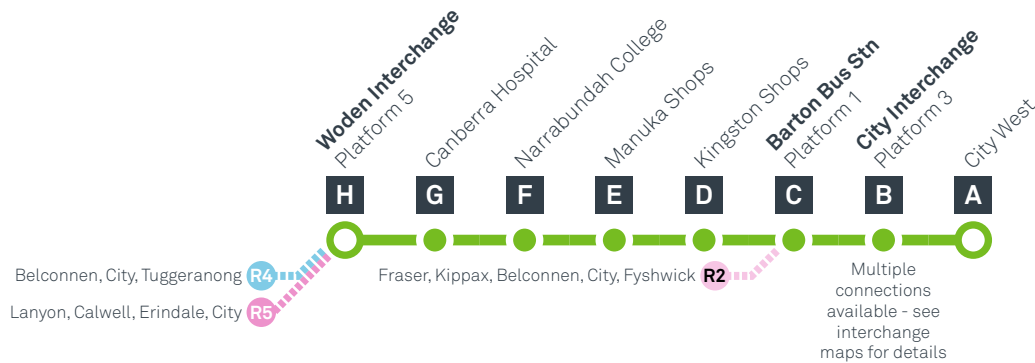

WODEN TO CITY WEST via Kingston

Effective 18 July 2020

SUNDAY AND PUBLIC HOLIDAYS

AM	R6	7:25	7:30	7:38	7:43	7:46	7:50	7:59	8:05
	R6	7:55	8:00	8:08	8:13	8:16	8:20	8:29	8:35
	R6	8:25	8:30	8:38	8:43	8:46	8:50	8:59	9:05
	R6	8:54	8:59	9:07	9:12	9:15	9:20	9:31	9:37
	R6	9:23	9:29	9:37	9:42	9:45	9:50	10:01	10:07
	R6	9:53	9:59	10:07	10:12	10:15	10:20	10:31	10:37
	R6	10:23	10:29	10:37	10:42	10:45	10:50	11:01	11:07
	R6	10:53	10:59	11:07	11:12	11:15	11:20	11:31	11:37
	R6	11:23	11:29	11:37	11:42	11:45	11:50	12:01	12:07
	R6	11:53	11:59	12:07	12:12	12:15	12:20	12:31	12:37
PM	R6	12:23	12:29	12:37	12:42	12:45	12:50	1:01	1:07
	R6	12:53	12:59	1:07	1:12	1:15	1:20	1:31	1:37
	R6	1:23	1:29	1:37	1:42	1:45	1:50	2:01	2:07
	R6	1:53	1:59	2:07	2:12	2:15	2:20	2:31	2:37
	R6	2:23	2:29	2:37	2:42	2:45	2:50	3:01	3:07
	R6	2:53	2:59	3:07	3:12	3:15	3:20	3:31	3:37
	R6	3:23	3:29	3:37	3:42	3:45	3:50	4:01	4:07
	R6	3:53	3:59	4:07	4:12	4:15	4:20	4:31	4:37
	R6	4:23	4:29	4:37	4:42	4:45	4:50	5:01	5:07
	R6	4:53	4:59	5:07	5:12	5:15	5:20	5:30	5:36
	R6	5:23	5:29	5:37	5:42	5:45	5:50	6:00	6:06
	R6	5:53	5:59	6:07	6:12	6:15	6:20	6:30	6:36
	R6	6:23	6:29	6:37	6:42	6:45	6:50	7:00	7:06
	R6	6:53	6:59	7:07	7:12	7:15	7:20	7:30	7:36
	R6	7:23	7:29	7:37	7:42	7:45	7:50	8:00	8:06
	R6	7:47	7:53	8:01	8:06	8:08	8:12	8:21	8:27
	R6	8:09	8:14	8:21	8:26	8:28	8:32	8:41	8:47
	R6	8:39	8:44	8:51	8:56	8:58	9:02	9:11	9:17
	R6	9:09	9:14	9:21	9:26	9:28	9:32	9:41	9:47

CITY WEST TO WODEN

via Kingston

Effective 18 July 2020

ROUTE MAP

- Bus route
- Bus interchange
- Mode interchange
- Educational institution
- Hospital
- Bicycle lockers
- Park and Ride
- R2 RAPID route
- Bus terminus
- R6 Route number
- Shopping centre
- Bicycle rails
- Bicycle cage
- Bus stop / this side only