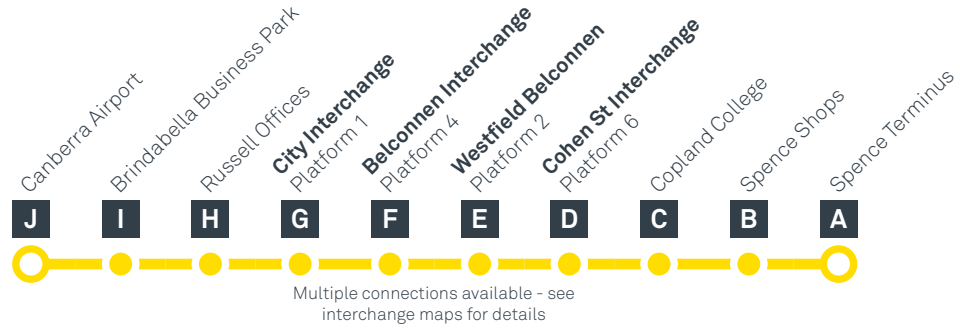

AIRPORT TO SPENCE

via Brindabella and City

Effective 18 July 2020

MONDAY TO FRIDAY (CONTINUED)

PM	R3	4:28	4:33	4:41	4:53	5:12	5:14	5:16	5:26	5:33	5:42
	R3	4:43	4:48	4:56	5:08	5:27	5:29	5:31	5:41	5:47	5:56
	R3	4:58	5:03	5:11	5:23	5:41	5:43	5:45	5:55	6:01	6:10
	R3	5:08	5:13	5:21	5:33	5:51	5:53	5:55	6:05	6:11	6:20
	R3	5:28	5:32	5:40	5:52	6:10	6:12	6:14	6:24	6:30	6:39
	R3	5:43	5:47	5:55	6:07	6:25	6:27	6:29	6:39	6:45	6:54
	R3	5:58	6:02	6:10	6:22	6:40	6:42	6:44	6:54	7:00	7:08
	R3	6:13	6:17	6:25	6:37	6:55	6:57	6:59	7:08	7:12	7:20
	R3	6:28	6:32	6:40	6:52	7:09	7:11	7:13	7:22	7:26	7:34
	R3	6:43	6:47	6:55	7:05	7:22	7:24	7:26	7:35	7:39	7:47
	R3	6:58	7:02	7:10	7:19	7:36	7:38	7:40	7:49	7:53	8:01
	R3	7:13	7:17	7:25	7:34	7:51	7:53	7:55	8:04	8:08	8:16
	R3	7:28	7:32	7:40	7:49	8:06	8:08	8:10	8:19	8:23	8:31
	R3	7:43	7:47	7:55	8:04	8:21	8:23	8:25	8:34	8:38	8:46
	R3	7:58	8:02	8:10	8:19	8:36	8:38	8:40	8:49	8:53	9:01
	R3	8:13	8:17	8:25	8:34	8:51	8:53	8:55	9:04	9:08	9:16
	R3	8:28	8:32	8:40	8:49	9:06	9:08	9:10	9:19	9:23	9:31
	R3	8:43	8:47	8:55	9:04	9:21	9:23	9:25	9:34	9:38	9:46
	R3	8:58	9:02	9:10	9:19	9:36	9:38	9:40	9:49	9:53	10:01
	R3	9:13	9:17	9:25	9:34	9:51	9:53	9:55	10:04	10:08	10:16
	R3	9:28	9:32	9:40	9:49	10:06	10:08	10:10	10:19	10:23	10:31
	R3	.....	.....	.....	10:04	10:21	10:23	10:25	10:34	10:38	10:46
	R3	.....	.....	.....	10:34	10:51	10:53	10:55	11:04	11:08	11:16
	R3	.....	.....	.....	11:04	11:21	11:23	11:25	11:34	11:38	11:46
	R3	.....	.....	.....	11:34	11:51	11:53	11:55	12:04	12:08	12:16