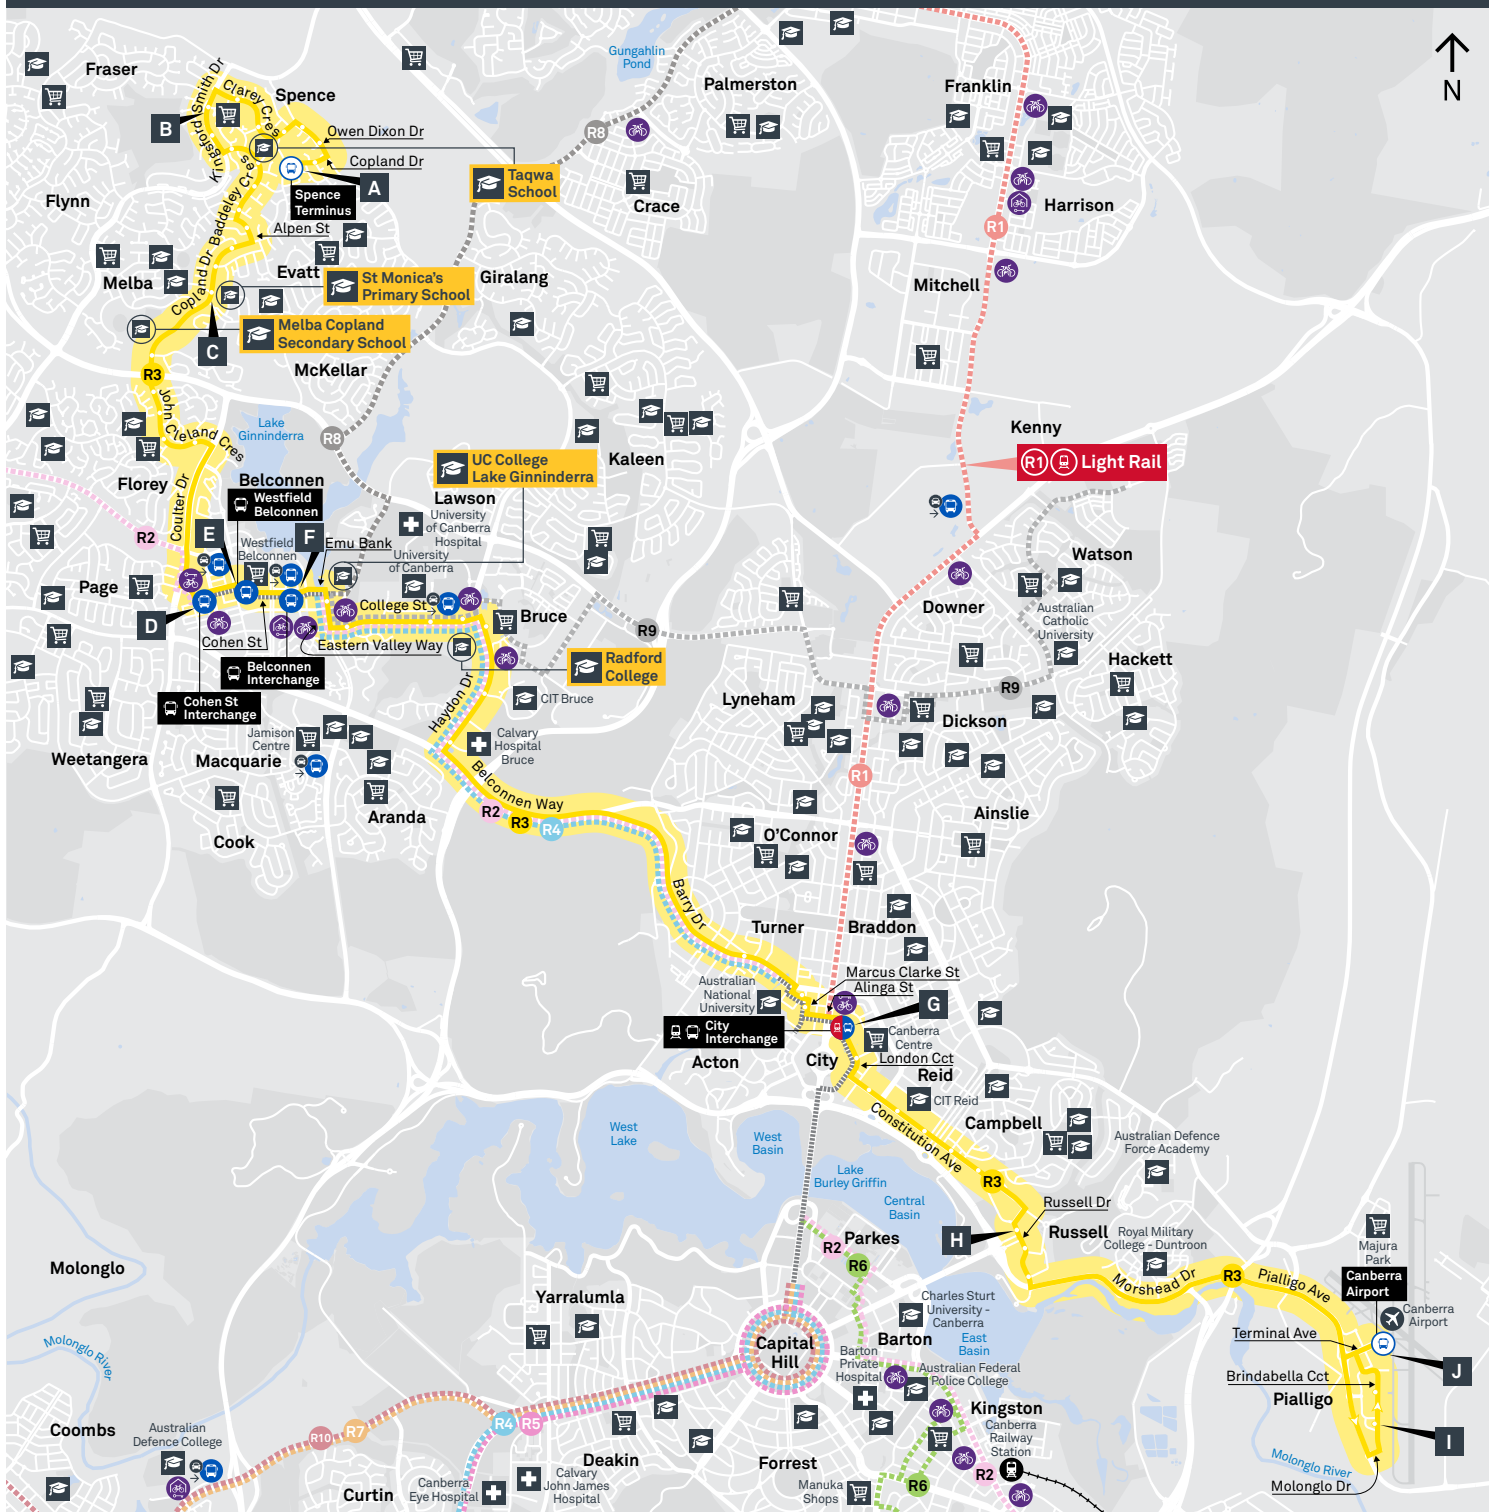

AIRPORT TO SPENCE

via Brindabella and City

Effective 18 July 2020

SUNDAY AND PUBLIC HOLIDAYS

AM	R3	7:17	7:21	7:28	7:37	7:50	7:52	7:54	8:01	8:05	8:13
	R3	7:47	7:51	7:58	8:07	8:20	8:22	8:24	8:31	8:35	8:43
	R3	8:17	8:21	8:28	8:37	8:50	8:52	8:54	9:01	9:05	9:13
	R3	8:47	8:51	8:58	9:08	9:23	9:25	9:27	9:35	9:39	9:47
	R3	9:17	9:21	9:29	9:39	9:54	9:56	9:58	10:06	10:10	10:18
	R3	9:47	9:51	9:59	10:09	10:24	10:26	10:28	10:36	10:40	10:48
	R3	10:17	10:21	10:29	10:39	10:54	10:56	10:58	11:06	11:10	11:18
	R3	10:47	10:51	10:59	11:09	11:24	11:26	11:28	11:36	11:40	11:48
	R3	11:17	11:21	11:29	11:39	11:54	11:56	11:58	12:06	12:10	12:18
	R3	11:47	11:51	11:59	12:09	12:24	12:26	12:28	12:36	12:40	12:48
PM	R3	12:17	12:21	12:29	12:39	12:54	12:56	12:58	1:06	1:10	1:18
	R3	12:47	12:51	12:59	1:09	1:24	1:26	1:28	1:36	1:40	1:48
	R3	1:17	1:21	1:29	1:39	1:54	1:56	1:58	2:06	2:10	2:18
	R3	1:47	1:51	1:59	2:09	2:24	2:26	2:28	2:36	2:40	2:48
	R3	2:17	2:21	2:29	2:39	2:54	2:56	2:58	3:06	3:10	3:18
	R3	2:47	2:51	2:59	3:09	3:24	3:26	3:28	3:36	3:40	3:48
	R3	3:17	3:21	3:29	3:39	3:54	3:56	3:58	4:06	4:10	4:18
	R3	3:47	3:51	3:59	4:09	4:24	4:26	4:28	4:36	4:40	4:48
	R3	4:17	4:21	4:29	4:39	4:54	4:56	4:58	5:05	5:09	5:17
	R3	4:47	4:51	4:59	5:08	5:23	5:25	5:27	5:34	5:38	5:46
	R3	5:17	5:21	5:28	5:37	5:52	5:54	5:56	6:03	6:07	6:15
	R3	5:47	5:51	5:58	6:07	6:22	6:24	6:26	6:33	6:37	6:45
	R3	6:17	6:21	6:28	6:37	6:52	6:54	6:56	7:03	7:07	7:15
	R3	6:47	6:51	6:58	7:07	7:22	7:24	7:26	7:33	7:37	7:45
	R3	7:17	7:21	7:28	7:37	7:52	7:54	7:56	8:03	8:07	8:15
	R3	7:47	7:51	7:58	8:07	8:21	8:23	8:25	8:32	8:36	8:44
	R3	8:17	8:21	8:28	8:37	8:51	8:53	8:55	9:02	9:06	9:14
	R3	8:47	8:51	8:58	9:07	9:21	9:23	9:25	9:32	9:36	9:44

SPENCE TO AIRPORT via City and Brindabella

Effective 18 July 2020

ROUTE MAP

- Bus route
- Bus interchange
- Mode interchange
- Educational institution
- Hospital
- Bicycle lockers
- Park and Ride
- R1 RAPID route
- Bus terminus
- Route number
- Shopping centre
- Bicycle rails
- Bicycle cage
- Bus stop / this side only