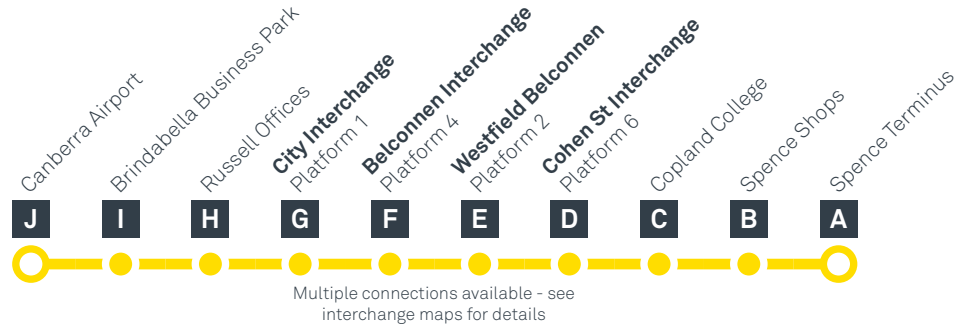

AIRPORT TO SPENCE

via Brindabella and City

Effective 18 July 2020

SATURDAY

AM	R3	6:47	6:51	6:58	7:07	7:20	7:22	7:24	7:31	7:35	7:43
	R3	7:17	7:21	7:28	7:37	7:50	7:52	7:54	8:01	8:05	8:13
	R3	7:47	7:51	7:58	8:07	8:20	8:22	8:24	8:31	8:35	8:43
	R3	8:17	8:21	8:28	8:37	8:50	8:52	8:54	9:01	9:05	9:13
	R3	8:47	8:51	8:58	9:08	9:23	9:25	9:27	9:35	9:39	9:47
	R3	9:17	9:21	9:29	9:39	9:54	9:56	9:58	10:06	10:10	10:18
	R3	9:47	9:51	9:59	10:09	10:24	10:26	10:28	10:36	10:40	10:48
	R3	10:17	10:21	10:29	10:39	10:54	10:56	10:58	11:06	11:10	11:18
	R3	10:47	10:51	10:59	11:09	11:24	11:26	11:28	11:36	11:40	11:48
	R3	11:17	11:21	11:29	11:39	11:54	11:56	11:58	12:06	12:10	12:18
	R3	11:47	11:51	11:59	12:09	12:24	12:26	12:28	12:36	12:40	12:48
PM	R3	12:17	12:21	12:29	12:39	12:54	12:56	12:58	1:06	1:10	1:18
	R3	12:47	12:51	12:59	1:09	1:24	1:26	1:28	1:36	1:40	1:48
	R3	1:17	1:21	1:29	1:39	1:54	1:56	1:58	2:06	2:10	2:18
	R3	1:47	1:51	1:59	2:09	2:24	2:26	2:28	2:36	2:40	2:48
	R3	2:17	2:21	2:29	2:39	2:54	2:56	2:58	3:06	3:10	3:18
	R3	2:47	2:51	2:59	3:09	3:24	3:26	3:28	3:36	3:40	3:48
	R3	3:17	3:21	3:29	3:39	3:54	3:56	3:58	4:06	4:10	4:18
	R3	3:47	3:51	3:59	4:09	4:24	4:26	4:28	4:36	4:40	4:48
	R3	4:17	4:21	4:29	4:39	4:54	4:56	4:58	5:06	5:10	5:18
	R3	4:47	4:51	4:59	5:08	5:23	5:25	5:27	5:34	5:38	5:46
	R3	5:17	5:21	5:28	5:37	5:52	5:54	5:56	6:03	6:07	6:15
	R3	5:47	5:51	5:58	6:07	6:22	6:24	6:26	6:33	6:37	6:45
	R3	6:17	6:21	6:28	6:37	6:52	6:54	6:56	7:03	7:07	7:15
	R3	6:47	6:51	6:58	7:07	7:22	7:24	7:26	7:33	7:37	7:45
	R3	7:17	7:21	7:28	7:37	7:52	7:54	7:56	8:03	8:07	8:15
	R3	7:47	7:51	7:58	8:07	8:21	8:23	8:25	8:32	8:36	8:44
	R3	8:17	8:21	8:28	8:37	8:51	8:53	8:55	9:02	9:06	9:14
	R3	8:47	8:51	8:58	9:07	9:21	9:23	9:25	9:32	9:36	9:44
	R3	9:17	9:21	9:28	9:37	9:51	9:53	9:55	10:02	10:06	10:14
	R3	9:47	9:51	9:58	10:07	10:21	10:23	10:25	10:32	10:36	10:44
	R3	.....	.....	.....	10:37	10:51	10:53	10:55	11:02	11:06	11:14
	R3	.....	.....	.....	11:07	11:21	11:23	11:25	11:32	11:36	11:44
	R3	.....	.....	.....	11:37	11:51	11:53	11:55	12:02	12:06	12:14
AM	R3	.....	.....	.....	12:07	12:21	12:23	12:25	12:32	12:36	12:44