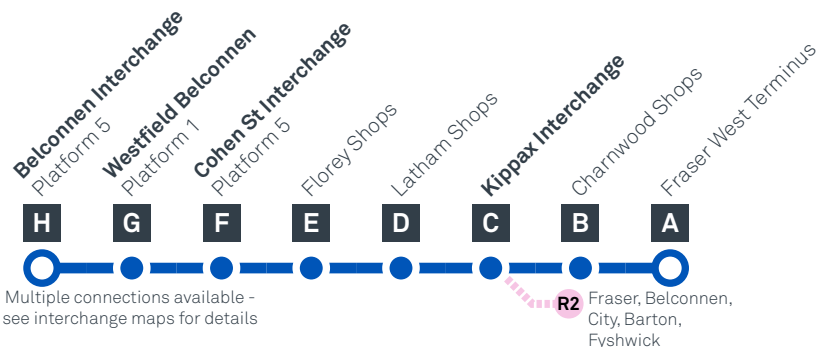

BELCONNEN TO FRASER

via Florey and Kippax

Effective 10 October 2020

MONDAY TO FRIDAY

AM	40	6:10	6:12	6:14	6:18	6:23	6:29	6:35	6:42
	40	6:40	6:42	6:44	6:48	6:53	6:59	7:05	7:12
	40	7:11	7:13	7:15	7:19	7:24	7:30	7:37	7:44
	40	7:37	7:39	7:41	7:46	7:52	7:59	8:06	8:13
	40	H8:07	H8:09	H8:11	H8:16	H8:22	H8:29	H8:36	H8:43
	40	S8:07	S8:09	S8:11	F8:16	S8:24	S8:32	S8:40	S8:47
	40	8:40	8:42	8:44	8:49	8:54	9:00	9:06	9:13
	40	9:10	9:12	9:14	9:18	9:23	9:29	9:35	9:42
	40	9:40	9:42	9:44	9:48	9:53	9:59	10:05	10:12
	40	10:10	10:12	10:14	10:18	10:23	10:29	10:35	10:42
	40	10:40	10:42	10:44	10:48	10:53	10:59	11:05	11:12
	40	11:10	11:12	11:14	11:18	11:23	11:29	11:35	11:42
	40	11:40	11:42	11:44	11:48	11:53	11:59	12:05	12:12
PM	40	12:10	12:12	12:14	12:18	12:23	12:29	12:35	12:42
	40	12:40	12:42	12:44	12:48	12:53	12:59	1:05	1:12
	40	1:10	1:12	1:14	1:18	1:23	1:29	1:35	1:42
	40	1:40	1:42	1:44	1:48	1:53	1:59	2:05	2:12
	40	2:09	2:11	2:13	2:17	2:22	2:28	2:33	2:40
	40	2:39	2:41	2:43	2:48	2:54	3:00	3:08	3:15
	40	3:00	3:02	3:04	3:09	3:15	3:21	3:29	3:36
	40	3:23	3:25	3:27	3:32	3:38	3:44	3:52	3:59
	40	S3:41	S3:43	S3:45	S3:50	S3:56	S4:02	S4:10	S4:17
	40	H3:49	H3:51	H3:53	H3:58	H4:04	H4:10	H4:18	H4:25
	40	R4:00	S4:02	S4:04	S4:09	S4:15	S4:21	S4:29	S4:36
	40	4:14	4:16	4:18	4:23	4:29	4:35	4:43	4:50
	40	4:37	4:39	4:41	4:46	4:52	4:58	5:06	5:13
	40	5:05	5:07	5:09	5:14	5:20	5:26	5:34	5:41
	40	5:34	5:36	5:38	5:43	5:49	5:55	6:02	6:09
	40	6:04	6:06	6:08	6:13	6:19	6:25	6:32	6:39
	40	6:34	6:36	6:38	6:43	6:49	6:55	7:02	7:09
	40	7:04	7:06	7:08	7:12	7:17	7:23	7:29	7:36
	40	7:34	7:36	7:38	7:42	7:47	7:53	7:59	8:06
	40	8:04	8:06	8:08	8:12	8:17	8:23	8:29	8:36
	40	8:34	8:36	8:38	8:42	8:47	8:53	8:59	9:06
	40	9:34	9:36	9:38	9:42	9:47	9:53	9:59	10:06

Explanations

- F Operates School Days Only & Diverts via St Francis Xavier College
- H Operates School Holidays Only
- R Operates School Days Only starts from Radford College 6 minutes earlier
- S Operates School Days Only