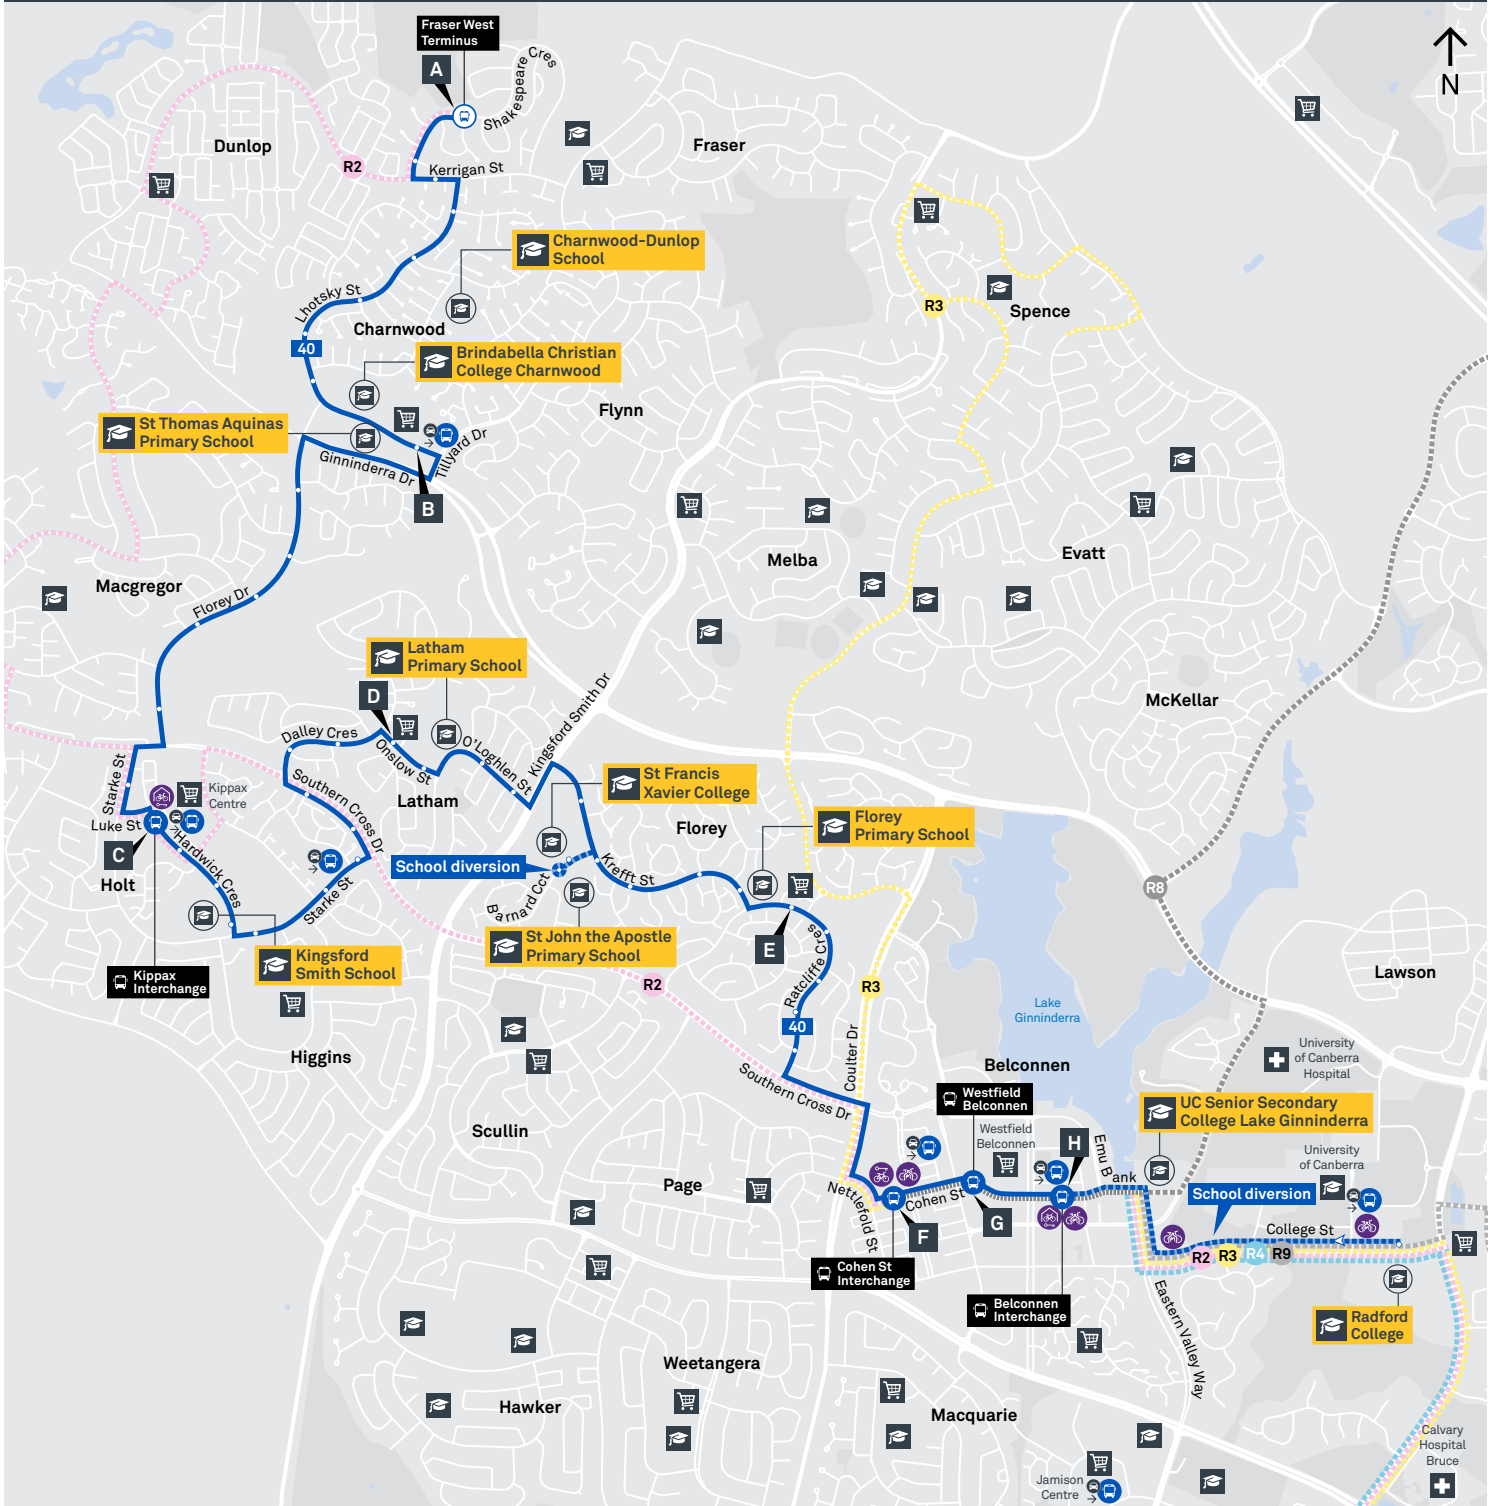

Explanations

- F Operates School Days Only & Diverts via St Francis Xavier College
- H Operates School Holidays Only
- R Operates School Days Only starts from Radford College 6 minutes earlier
- S Operates School Days Only

BELCONNEN TO FRASER via Florey and Kippax

Effective 10 October 2020

SATURDAY

AM	40	6:02	6:04	6:06	6:10	6:15	6:20	6:26	6:33
	40	7:02	7:04	7:06	7:10	7:15	7:20	7:26	7:33
	40	8:02	8:04	8:06	8:10	8:15	8:20	8:26	8:33
	40	9:02	9:04	9:06	9:10	9:15	9:21	9:27	9:34
	40	10:02	10:04	10:06	10:10	10:15	10:21	10:27	10:34
	40	11:02	11:04	11:06	11:10	11:15	11:21	11:27	11:34
PM	40	12:06	12:08	12:10	12:14	12:19	12:25	12:31	12:38
	40	2:06	2:08	2:10	2:14	2:19	2:25	2:31	2:38
	40	4:06	4:08	4:10	4:14	4:19	4:25	4:31	4:38
	40	6:06	6:08	6:10	6:14	6:19	6:25	6:30	6:37
	40	8:06	8:08	8:10	8:14	8:18	8:23	8:28	8:35
	40	10:06	10:08	10:10	10:14	10:18	10:23	10:28	10:35
AM	40	12:06	12:08	12:10	12:14	12:18	12:23	12:28	12:35

SUNDAY AND PUBLIC HOLIDAYS

AM	40	8:08	8:10	8:12	8:16	8:21	8:26	8:32	8:39
	40	10:08	10:10	10:12	10:16	10:21	10:27	10:33	10:40
PM	40	12:08	12:10	12:12	12:16	12:21	12:27	12:33	12:40
	40	2:08	2:10	2:12	2:16	2:21	2:27	2:33	2:40
	40	4:08	4:10	4:12	4:16	4:21	4:27	4:33	4:40
	40	6:08	6:10	6:12	6:16	6:21	6:27	6:32	6:39
	40	8:08	8:10	8:12	8:16	8:20	8:25	8:30	8:37

FRASER TO BELCONNEN

via Kippax and Florey

Effective 18 July 2020

ROUTE MAP

- Bus route
- Bus interchange
- Mode interchange
- Educational institution
- Hospital
- Bicycle lockers
- Park and Ride
- R2 RAPID route
- Bus terminus
- 40 Route number
- Shopping centre
- Bicycle rails
- Bicycle cage
- Bus stop / this side only