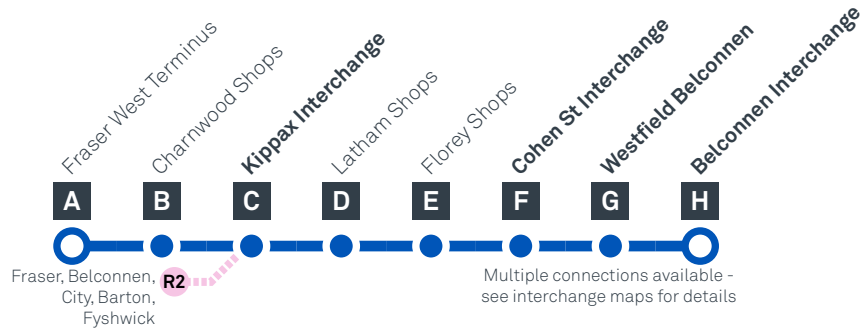

FRASER TO BELCONNEN via Kippax and Florey

Effective 10 October 2020

SATURDAY

AM	40	6:49	6:58	7:04	7:09	7:14	7:17	7:19	7:21
	40	7:49	7:58	8:04	8:09	8:14	8:17	8:19	8:21
	40	8:49	8:58	9:04	9:09	9:14	9:18	9:20	9:22
	40	9:49	9:59	10:05	10:10	10:15	10:19	10:21	10:23
	40	10:49	10:59	11:05	11:10	11:15	11:19	11:21	11:23
	40	11:49	11:59	12:05	12:10	12:15	12:19	12:21	12:23
PM	40	1:19	1:29	1:35	1:40	1:45	1:49	1:51	1:53
	40	3:19	3:29	3:35	3:40	3:45	3:49	3:51	3:53
	40	5:19	5:28	5:34	5:39	5:44	5:48	5:50	5:52
	40	7:19	7:28	7:34	7:39	7:44	7:48	7:50	7:52
	40	9:19	9:27	9:33	9:38	9:42	9:46	9:48	9:50
	40	11:19	11:27	11:33	11:38	11:42	11:46	11:48	11:50

SUNDAY AND PUBLIC HOLIDAYS

AM	40	7:16	7:25	7:31	7:36	7:41	7:44	7:46	7:48
	40	9:16	9:26	9:32	9:37	9:42	9:46	9:48	9:50
	40	11:16	11:26	11:32	11:37	11:42	11:46	11:48	11:50
PM	40	1:16	1:26	1:32	1:37	1:42	1:46	1:48	1:50
	40	3:16	3:26	3:32	3:37	3:42	3:46	3:48	3:50
	40	5:16	5:25	5:31	5:36	5:41	5:45	5:47	5:49
	40	7:16	7:25	7:31	7:36	7:41	7:45	7:47	7:49
	40	9:16	9:24	9:30	9:35	9:39	9:43	9:45	9:47