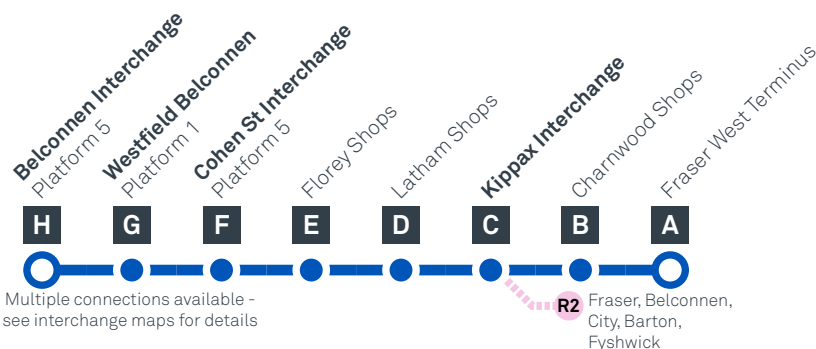

BELCONNEN TO FRASER via Florey and Kippax

Effective 10 October 2020

SATURDAY

AM	40	6:02	6:04	6:06	6:10	6:15	6:20	6:26	6:33
	40	7:02	7:04	7:06	7:10	7:15	7:20	7:26	7:33
	40	8:02	8:04	8:06	8:10	8:15	8:20	8:26	8:33
	40	9:02	9:04	9:06	9:10	9:15	9:21	9:27	9:34
	40	10:02	10:04	10:06	10:10	10:15	10:21	10:27	10:34
	40	11:02	11:04	11:06	11:10	11:15	11:21	11:27	11:34
PM	40	12:06	12:08	12:10	12:14	12:19	12:25	12:31	12:38
	40	2:06	2:08	2:10	2:14	2:19	2:25	2:31	2:38
	40	4:06	4:08	4:10	4:14	4:19	4:25	4:31	4:38
	40	6:06	6:08	6:10	6:14	6:19	6:25	6:30	6:37
	40	8:06	8:08	8:10	8:14	8:18	8:23	8:28	8:35
	40	10:06	10:08	10:10	10:14	10:18	10:23	10:28	10:35
AM	40	12:06	12:08	12:10	12:14	12:18	12:23	12:28	12:35

SUNDAY AND PUBLIC HOLIDAYS

AM	40	8:08	8:10	8:12	8:16	8:21	8:26	8:32	8:39
	40	10:08	10:10	10:12	10:16	10:21	10:27	10:33	10:40
PM	40	12:08	12:10	12:12	12:16	12:21	12:27	12:33	12:40
	40	2:08	2:10	2:12	2:16	2:21	2:27	2:33	2:40
	40	4:08	4:10	4:12	4:16	4:21	4:27	4:33	4:40
	40	6:08	6:10	6:12	6:16	6:21	6:27	6:32	6:39
	40	8:08	8:10	8:12	8:16	8:20	8:25	8:30	8:37