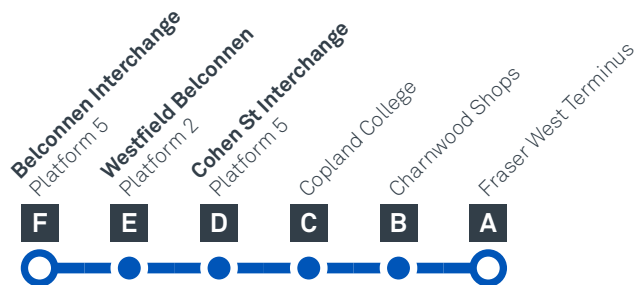

Explanations

- H** Operates School Holidays Only
- M** Operates School Days Only and travels via Melba HS
- R** Operates School Days Only and starts from Radford College 6 minutes earlier
- S** Operates School Days Only

BELCONNEN TO FRASER

via Melba and Flynn

Effective 10 October 2020

Multiple connections available - see interchange maps for details

SATURDAY

AM	41	6:36	6:38	6:40	6:48	6:56	7:03
	41	7:36	7:38	7:40	7:48	7:56	8:03
	41	8:36	8:38	8:40	8:48	8:56	9:03
	41	9:36	9:38	9:40	9:49	9:58	10:05
	41	10:36	10:38	10:40	10:49	10:58	11:05
	41	11:24	11:26	11:28	11:37	11:46	11:53
PM	41	1:24	1:26	1:28	1:37	1:46	1:53
	41	3:24	3:26	3:28	3:37	3:46	3:53
	41	5:24	5:26	5:28	5:36	5:45	5:52
	41	7:24	7:26	7:28	7:36	7:45	7:52
	41	9:24	9:26	9:28	9:36	9:44	9:51
	41	11:24	11:26	11:28	11:36	11:44	11:51