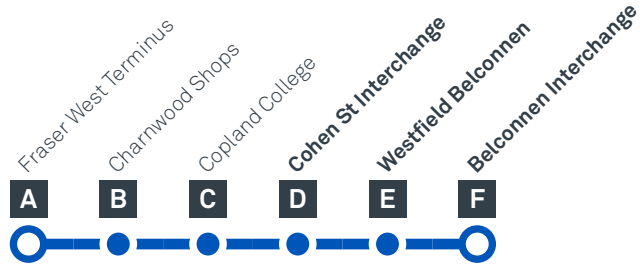

Explanations

- A** Operates School Days Only and travels via Melba HS, St Monica's PS & Miles Franklin PS
- B** On school days only Starts 4 minutes earlier at Melba HS
- H** Operates School Holidays Only
- S** Operates School Days Only

FRASER TO BELCONNEN

via Flynn and Melba

Effective 10 October 2020

Multiple connections available - see interchange maps for details

SATURDAY

AM	41	6:24	6:35	6:41	6:46	6:48	6:50
	41	7:24	7:35	7:41	7:46	7:48	7:50
	41	8:24	8:35	8:41	8:46	8:48	8:50
	41	9:24	9:36	9:43	9:49	9:51	9:53
	41	10:24	10:36	10:43	10:49	10:51	10:53
	41	11:24	11:36	11:43	11:49	11:51	11:53
PM	41	1:24	1:36	1:43	1:49	1:51	1:53
	41	3:24	3:36	3:43	3:49	3:51	3:53
	41	5:24	5:36	5:42	5:48	5:50	5:52
	41	7:24	7:36	7:42	7:48	7:50	7:52
	41	9:24	9:35	9:40	9:45	9:47	9:49
	41	11:24	11:35	11:40	11:45	11:47	11:49