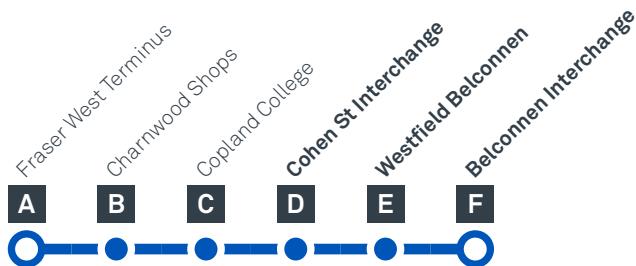

FRASER TO BELCONNEN

via Flynn and Melba

Effective 10 October 2020

Multiple connections available - see interchange maps for details

MONDAY TO FRIDAY

AM	41	5:46	5:55	6:00	6:08	6:10	6:12
	41	6:14	6:23	6:28	6:36	6:38	6:40
	41	6:34	6:43	6:48	6:56	6:58	7:00
	41	6:55	7:04	7:09	7:17	7:19	7:21
	41	7:15	7:24	7:29	7:38	7:40	7:42
	41	7:34	7:46	7:52	8:01	8:03	8:05
	41	7:56	8:08	8:14	8:23	8:25	8:27
	41	H 8:18	H 8:30	H 8:36	H 8:45	H 8:47	H 8:49
	41	S 8:18	A 8:30	A 8:39	S 8:55	S 8:57	S 8:58
	41	8:48	9:00	9:07	9:16	9:18	9:20
	41	9:18	9:28	9:35	9:44	9:46	9:48
	41	9:48	9:58	10:05	10:14	10:16	10:18
	41	10:17	10:27	10:34	10:43	10:45	10:47
	41	10:47	10:57	11:04	11:13	11:15	11:17
	41	11:17	11:27	11:34	11:43	11:45	11:47
	41	11:47	11:57	12:04	12:13	12:15	12:17
PM	41	12:17	12:27	12:34	12:43	12:45	12:47
	41	12:47	12:57	1:04	1:13	1:15	1:17
	41	1:17	1:27	1:34	1:43	1:45	1:47
	41	1:47	1:57	2:04	2:13	2:15	2:17
	41	2:17	2:27	2:34	2:43	2:45	2:47
	41	2:47	2:58	3:05	3:14	3:16	3:18
	41	B 3:13	S 3:22	S 3:24	S 3:25
	41	3:17	3:28	3:35	3:44	3:46	3:48
	41	3:47	3:58	4:05	4:14	4:16	4:18
	41	4:17	4:28	4:35	4:44	4:46	4:48
	41	4:47	4:58	5:05	5:14	5:16	5:18
	41	5:17	5:28	5:34	5:43	5:45	5:47
	41	5:47	5:59	6:05	6:14	6:16	6:18
	41	6:17	6:29	6:35	6:44	6:46	6:48
	41	6:47	6:59	7:05	7:13	7:15	7:17
	41	7:17	7:26	7:32	7:40	7:42	7:44
	41	7:47	7:56	8:02	8:10	8:12	8:14
	41	8:17	8:26	8:32	8:40	8:42	8:44

Explanations

- A** Operates School Days Only and travels via Melba HS, St Monica's PS & Miles Franklin PS
- B** On school days only Starts 4 minutes earlier at Melba HS
- H** Operates School Holidays Only
- S** Operates School Days Only