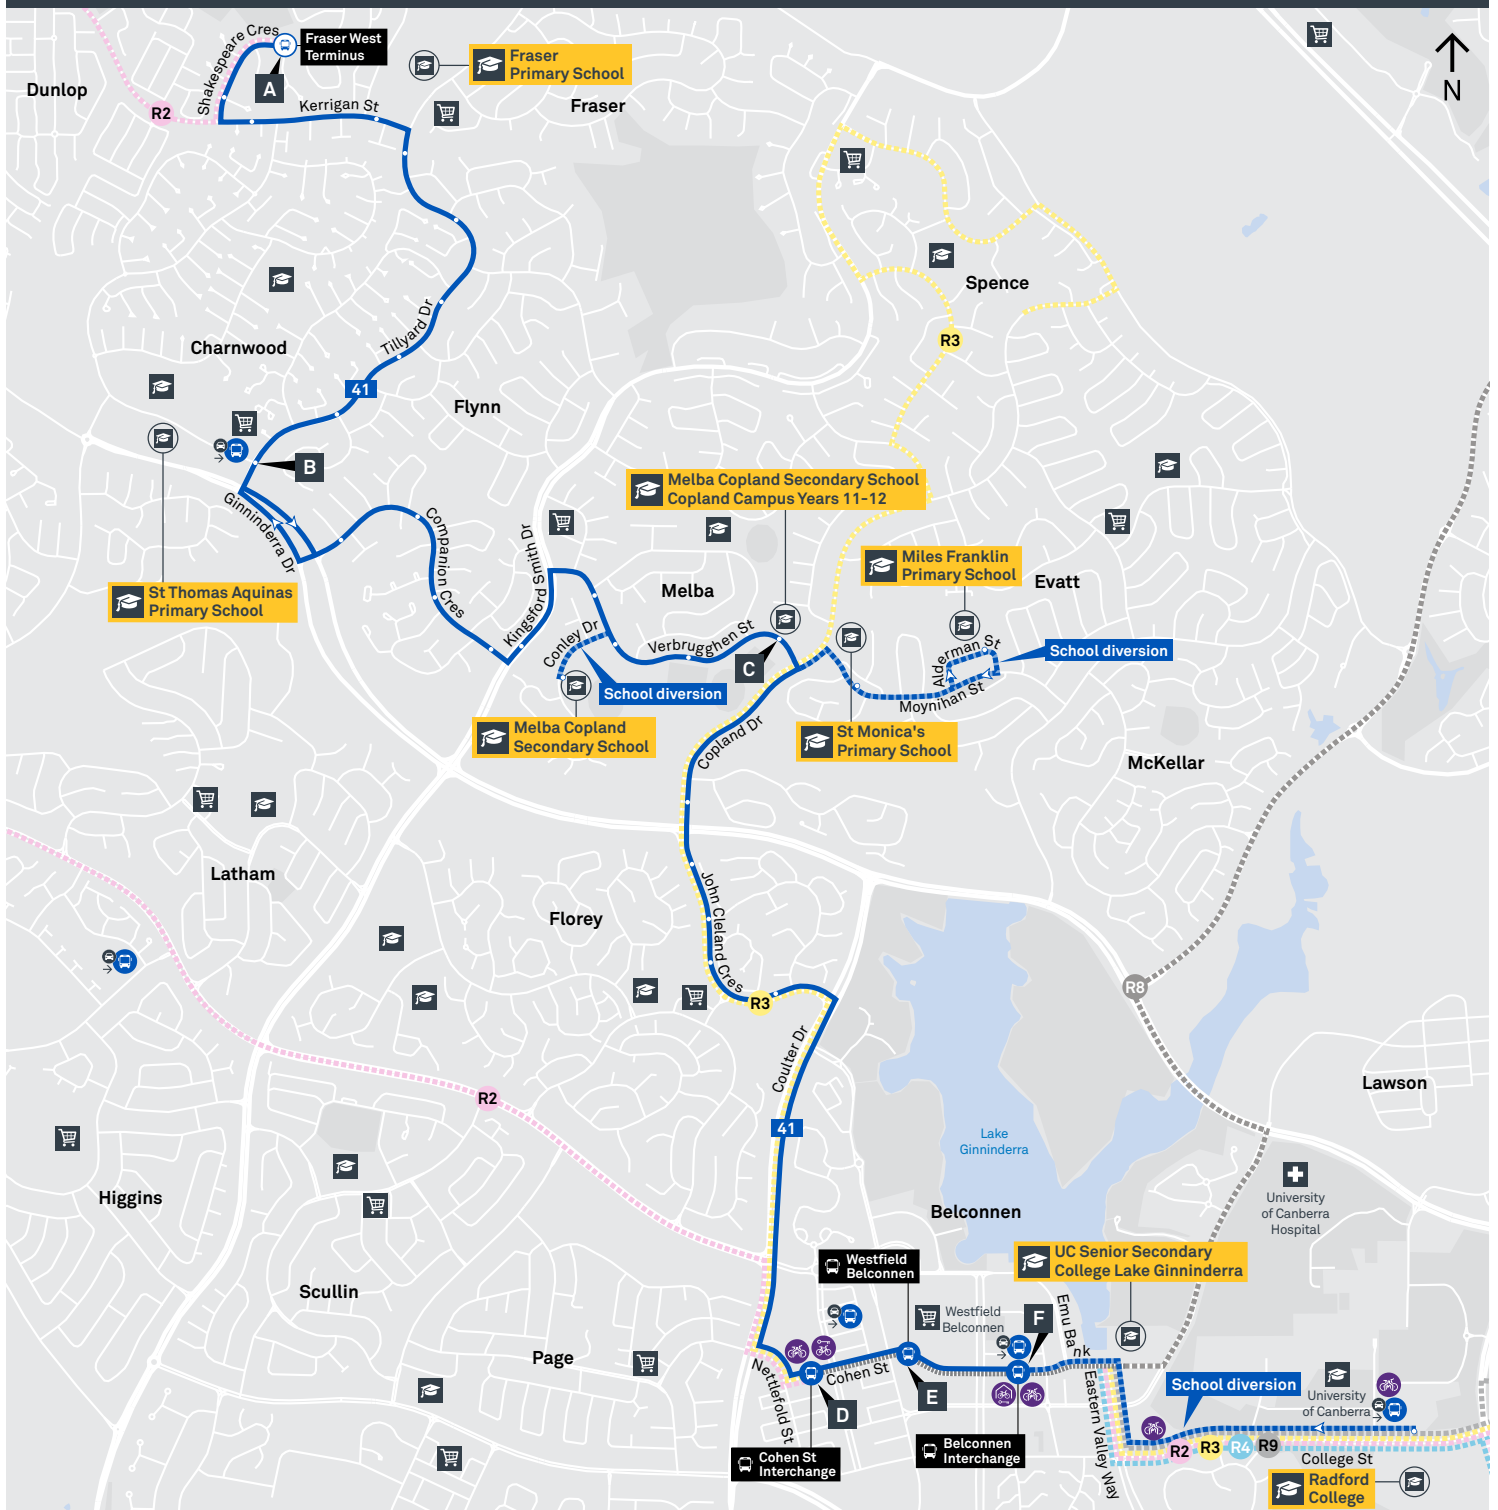

BELCONNEN TO FRASER

via Melba and Flynn

Effective 10 October 2020

Multiple connections available - see interchange maps for details

SATURDAY

AM	41	6:36	6:38	6:40	6:48	6:56	7:03
	41	7:36	7:38	7:40	7:48	7:56	8:03
	41	8:36	8:38	8:40	8:48	8:56	9:03
	41	9:36	9:38	9:40	9:49	9:58	10:05
	41	10:36	10:38	10:40	10:49	10:58	11:05
	41	11:24	11:26	11:28	11:37	11:46	11:53
PM	41	1:24	1:26	1:28	1:37	1:46	1:53
	41	3:24	3:26	3:28	3:37	3:46	3:53
	41	5:24	5:26	5:28	5:36	5:45	5:52
	41	7:24	7:26	7:28	7:36	7:45	7:52
	41	9:24	9:26	9:28	9:36	9:44	9:51
	41	11:24	11:26	11:28	11:36	11:44	11:51

FRASER TO BELCONNEN

via Flynn and Melba

Effective 18 July 2020

41

ROUTE MAP

- Bus route
- Bus interchange
- Mode interchange
- Educational institution
- Hospital
- Bicycle lockers
- Park and Ride
- R2 RAPID route
- Bus terminus
- 41 Route number
- Shopping centre
- Bicycle rails
- Bicycle cage
- Bus stop / this side only