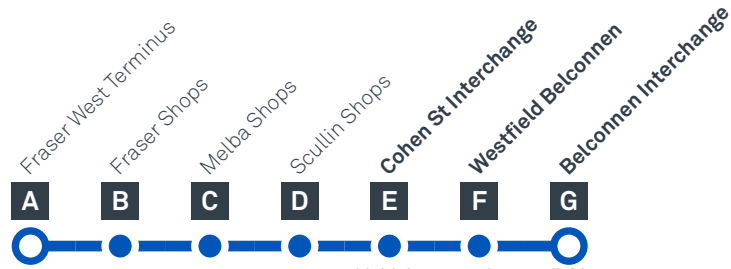

FRASER TO BELCONNEN

via Melba and Page

Effective 10 October 2020

Multiple connections available - see interchange maps for details

MONDAY TO FRIDAY

AM	42	5:35	5:42	5:50	5:56	6:03	6:05	6:07
	42	6:03	6:10	6:18	6:24	6:31	6:33	6:35
	42	6:31	6:38	6:46	6:52	6:59	7:01	7:03
	42	7:00	7:07	7:15	7:21	7:28	7:30	7:32
	42	7:34	7:43	7:53	8:00	8:08	8:10	8:12
	42	H8:02	H8:11	H8:21	H8:28	H8:36	H8:38	H8:40
	42	S8:02	S8:11	M8:21	S8:31	S8:39	S8:41	S8:43
	42	8:36	8:45	8:55	9:02	9:08	9:10	9:12
	42	9:05	9:13	9:21	9:27	9:33	9:35	9:37
	42	9:35	9:43	9:51	9:57	10:03	10:05	10:07
	42	10:03	10:11	10:19	10:25	10:31	10:33	10:35
	42	10:33	10:41	10:49	10:55	11:01	11:03	11:05
	42	11:03	11:11	11:19	11:25	11:31	11:33	11:35
	42	11:33	11:41	11:49	11:55	12:01	12:03	12:05
PM	42	12:03	12:11	12:19	12:25	12:31	12:33	12:35
	42	12:33	12:41	12:49	12:55	1:01	1:03	1:05
	42	1:03	1:11	1:19	1:25	1:31	1:33	1:35
	42	1:33	1:41	1:49	1:55	2:01	2:03	2:05
	42	2:02	2:10	2:18	2:24	2:30	2:32	2:34
	42	2:30	2:37	2:45	2:52	3:00	3:02	3:04
	42	H3:02	H3:09	H3:17	H3:24	H3:32	H3:34	H3:36
	42	S3:02	S3:09	S3:17	S3:27	S3:35	S3:37	S3:39
	42	3:36	3:43	3:51	3:58	4:06	4:08	4:10
	42	4:05	4:12	4:20	4:27	4:35	4:37	4:39
	42	4:34	4:41	4:49	4:56	5:04	5:06	5:08
	42	5:05	5:12	5:20	5:27	5:35	5:37	5:39
	42	5:33	5:41	5:50	5:57	6:05	6:07	6:09
	42	6:00	6:08	6:17	6:24	6:32	6:34	6:36
	42	6:32	6:40	6:49	6:56	7:03	7:05	7:07
	42	7:03	7:10	7:18	7:24	7:30	7:32	7:34
	42	7:33	7:40	7:48	7:54	8:00	8:02	8:04
	42	8:03	8:10	8:18	8:24	8:30	8:32	8:34
	42	8:33	8:40	8:48	8:54	9:00	9:02	9:04

Explanations

H Operates School Holidays Only

M Operates School Days Only and travels via Melba High School

S Operates School Days Only

FRASER TO BELCONNEN

via Melba and Page

Effective 10 October 2020

Multiple connections available - see interchange maps for details