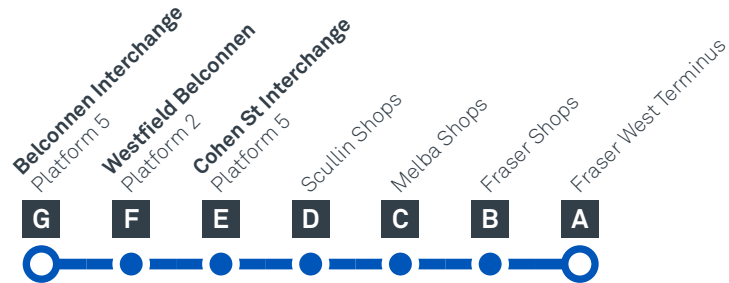

Explanations

- B** On school days only and starts 3 minutes earlier at Melba HS
- H** Operates School Holidays Only
- M** Operates School Days Only and travels via Melba HS
- R** Operates School Days Only starts from Radford College 6 minutes earlier
- S** Operates School Days Only

BELCONNEN TO FRASER

via Page and Melba

Effective 10 October 2020

Multiple connections available - see interchange maps for details

SATURDAY

AM	42	6:39	6:41	6:43	6:48	6:53	7:01	7:10
	42	7:39	7:41	7:43	7:48	7:53	8:01	8:10
	42	8:39	8:41	8:43	8:48	8:53	9:01	9:10
	42	9:39	9:41	9:43	9:49	9:55	10:03	10:12
	42	10:39	10:41	10:43	10:49	10:55	11:03	11:12
	42	11:39	11:41	11:43	11:49	11:55	12:03	12:12
PM	42	12:57	12:59	1:01	1:07	1:13	1:21	1:30
	42	2:57	2:59	3:01	3:07	3:13	3:21	3:30
	42	4:57	4:59	5:01	5:07	5:12	5:20	5:29
	42	6:57	6:59	7:01	7:07	7:12	7:20	7:29
	42	8:57	8:59	9:01	9:07	9:12	9:19	9:28
	42	10:57	10:59	11:01	11:07	11:12	11:19	11:28