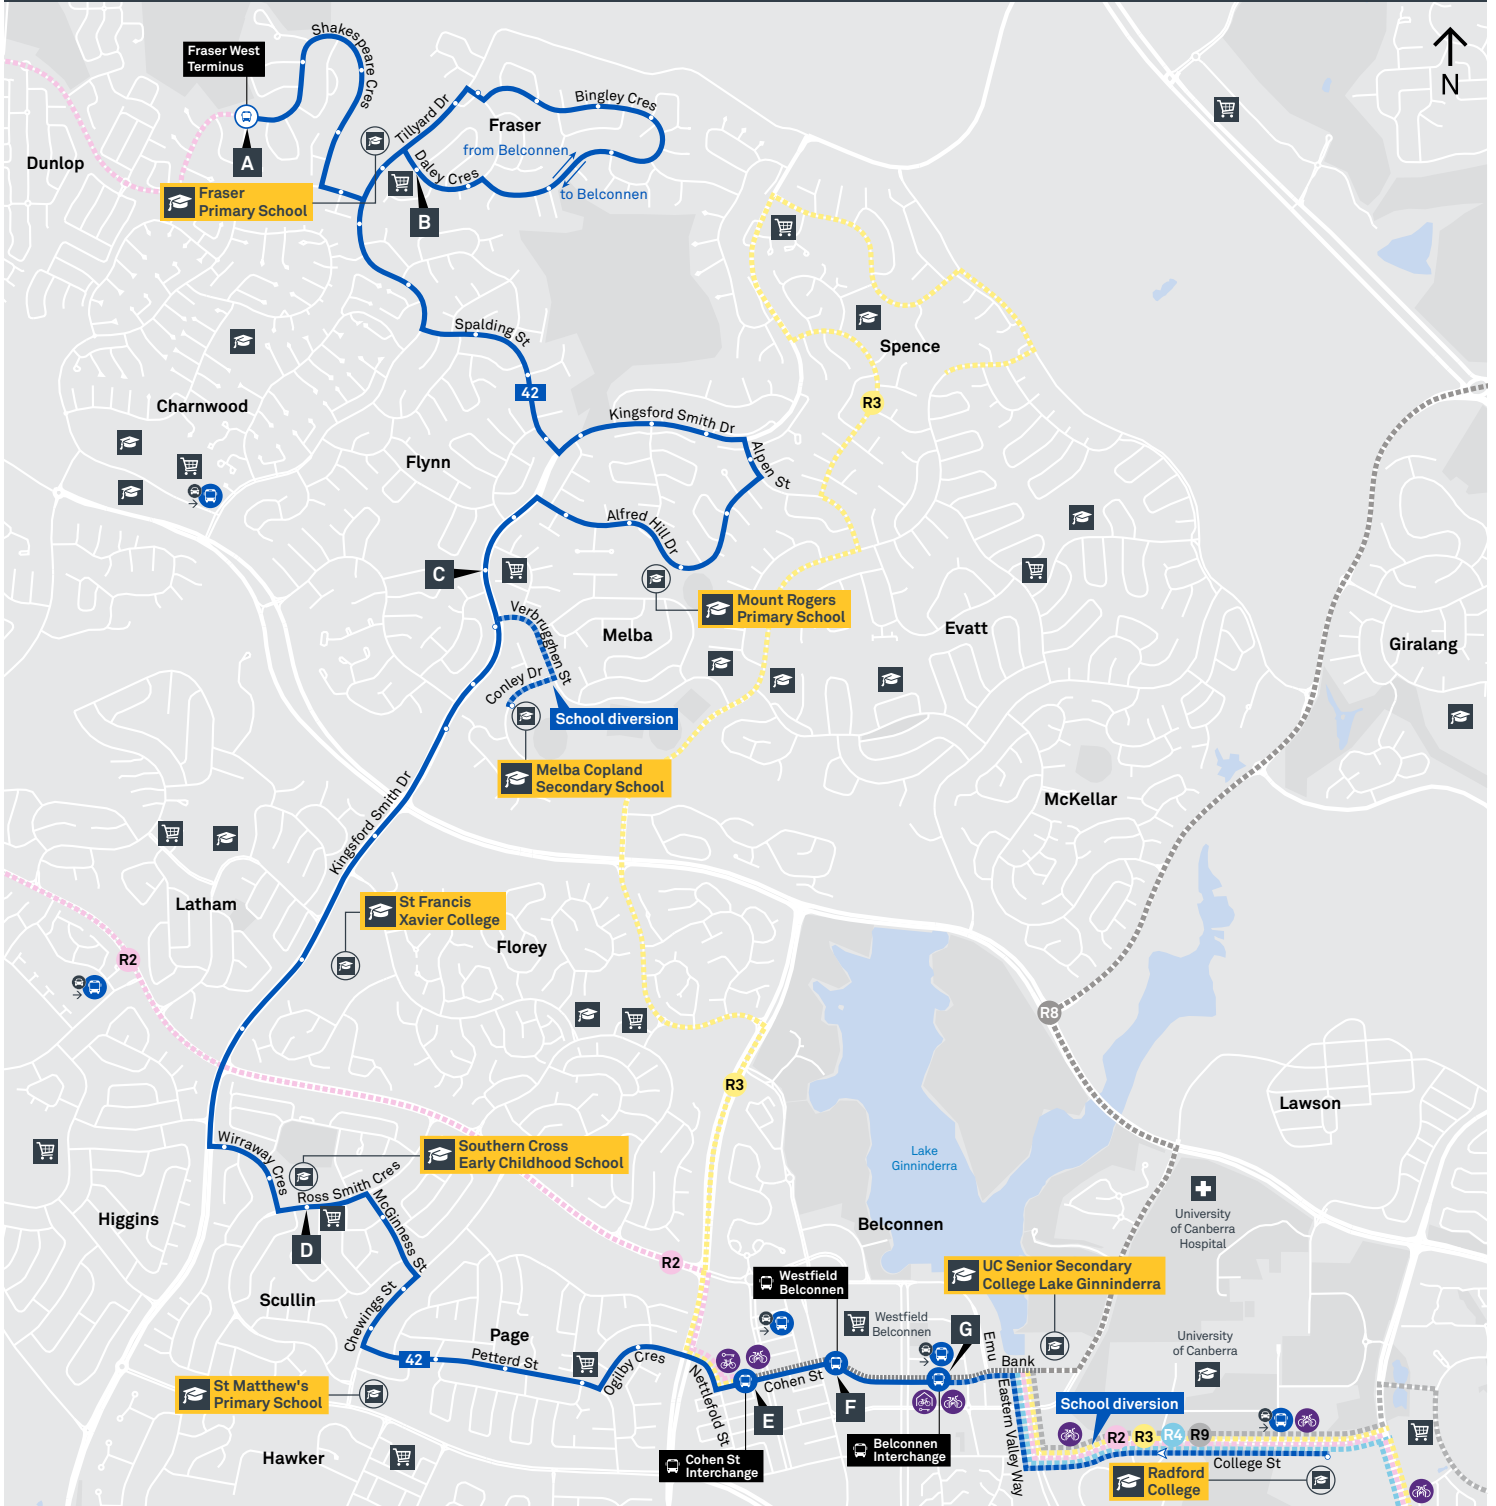

BELCONNEN TO FRASER

via Page and Melba

Effective 10 October 2020

Multiple connections available - see interchange maps for details

SATURDAY

AM	42	6:39	6:41	6:43	6:48	6:53	7:01	7:10
	42	7:39	7:41	7:43	7:48	7:53	8:01	8:10
	42	8:39	8:41	8:43	8:48	8:53	9:01	9:10
	42	9:39	9:41	9:43	9:49	9:55	10:03	10:12
	42	10:39	10:41	10:43	10:49	10:55	11:03	11:12
	42	11:39	11:41	11:43	11:49	11:55	12:03	12:12
PM	42	12:57	12:59	1:01	1:07	1:13	1:21	1:30
	42	2:57	2:59	3:01	3:07	3:13	3:21	3:30
	42	4:57	4:59	5:01	5:07	5:12	5:20	5:29
	42	6:57	6:59	7:01	7:07	7:12	7:20	7:29
	42	8:57	8:59	9:01	9:07	9:12	9:19	9:28
	42	10:57	10:59	11:01	11:07	11:12	11:19	11:28

FRASER TO BELCONNEN

via Melba and Page

Effective 18 July 2020

42

ROUTE MAP

- Bus route
- Bus interchange
- Mode interchange
- Educational institution
- Hospital
- Bicycle lockers
- Park and Ride
- R2 RAPID route
- Bus terminus
- 42 Route number
- Shopping centre
- Bicycle rails
- Bicycle cage
- Bus stop / this side only