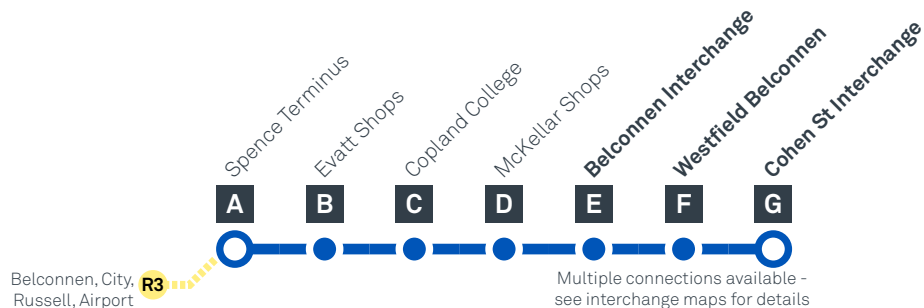

SPENCE TO BELCONNEN

via Evatt and McKellar

Effective 10 October 2020

43

MONDAY TO FRIDAY

AM	43	5:35	5:39	5:42	5:45	5:54	5:56	5:58
	43	5:52	5:56	5:59	6:02	6:11	6:13	6:15
	43	6:13	6:17	6:20	6:23	6:32	6:34	6:36
	43	6:34	6:38	6:41	6:44	6:53	6:55	6:57
	43	6:52	6:56	6:59	7:02	7:11	7:13	7:15
	43	7:10	7:14	7:17	7:20	7:29	7:31	7:33
	43	7:31	7:36	7:39	7:43	7:54	7:56	7:58
	43	7:51	7:56	7:59	8:03	8:14	8:16	8:18
	43	8:12	8:17	8:20	8:24	8:35	8:37	8:39
	43	8:35	8:40	8:43	8:47	8:58	9:00	9:02
	43	8:55	9:00	9:03	9:06	9:16	9:18	9:20
	43	9:24	9:28	9:31	9:35	9:45	9:47	9:49
	43	9:52	9:56	9:59	10:03	10:13	10:15	10:17
	43	10:22	10:26	10:29	10:33	10:43	10:45	10:47
	43	10:52	10:56	10:59	11:03	11:13	11:15	11:17
	43	11:22	11:26	11:29	11:33	11:43	11:45	11:47
	43	11:52	11:56	11:59	12:03	12:13	12:15	12:17
PM	43	12:22	12:26	12:29	12:33	12:43	12:45	12:47
	43	12:52	12:56	12:59	1:03	1:13	1:15	1:17
	43	1:22	1:26	1:29	1:33	1:43	1:45	1:47
	43	1:52	1:56	1:59	2:03	2:13	2:15	2:17
	43	2:22	2:26	2:29	2:32	2:43	2:45	2:47
	43	2:52	2:56	2:59	3:02	3:13	3:15	3:17
	43	3:23	3:26	3:29	3:32	3:43	3:45	3:47
	43	3:42	3:46	3:49	3:52	4:03	4:05	4:07
	43	4:01	4:05	4:08	4:11	4:22	4:24	4:26
	43	4:22	4:26	4:29	4:32	4:43	4:45	4:47
	43	4:45	4:49	4:52	4:55	5:06	5:08	5:10
	43	5:03	5:07	5:10	5:13	5:24	5:26	5:28
	43	5:21	5:25	5:28	5:31	5:41	5:43	5:45
	43	5:42	5:46	5:49	5:52	6:02	6:04	6:06
	43	6:02	6:06	6:09	6:12	6:22	6:24	6:26
	43	6:22	6:26	6:29	6:32	6:42	6:44	6:46
	43	6:42	6:46	6:49	6:52	7:02	7:04	7:06
	43	7:12	7:16	7:19	7:22	7:31	7:33	7:35
	43	7:42	7:46	7:49	7:52	8:01	8:03	8:05
	43	8:12	8:16	8:19	8:22	8:31	8:33	8:35
	43	9:12	9:16	9:19	9:22	9:31	9:33	9:35
	43	10:12	10:16	10:19	10:22	10:31	10:33	10:35