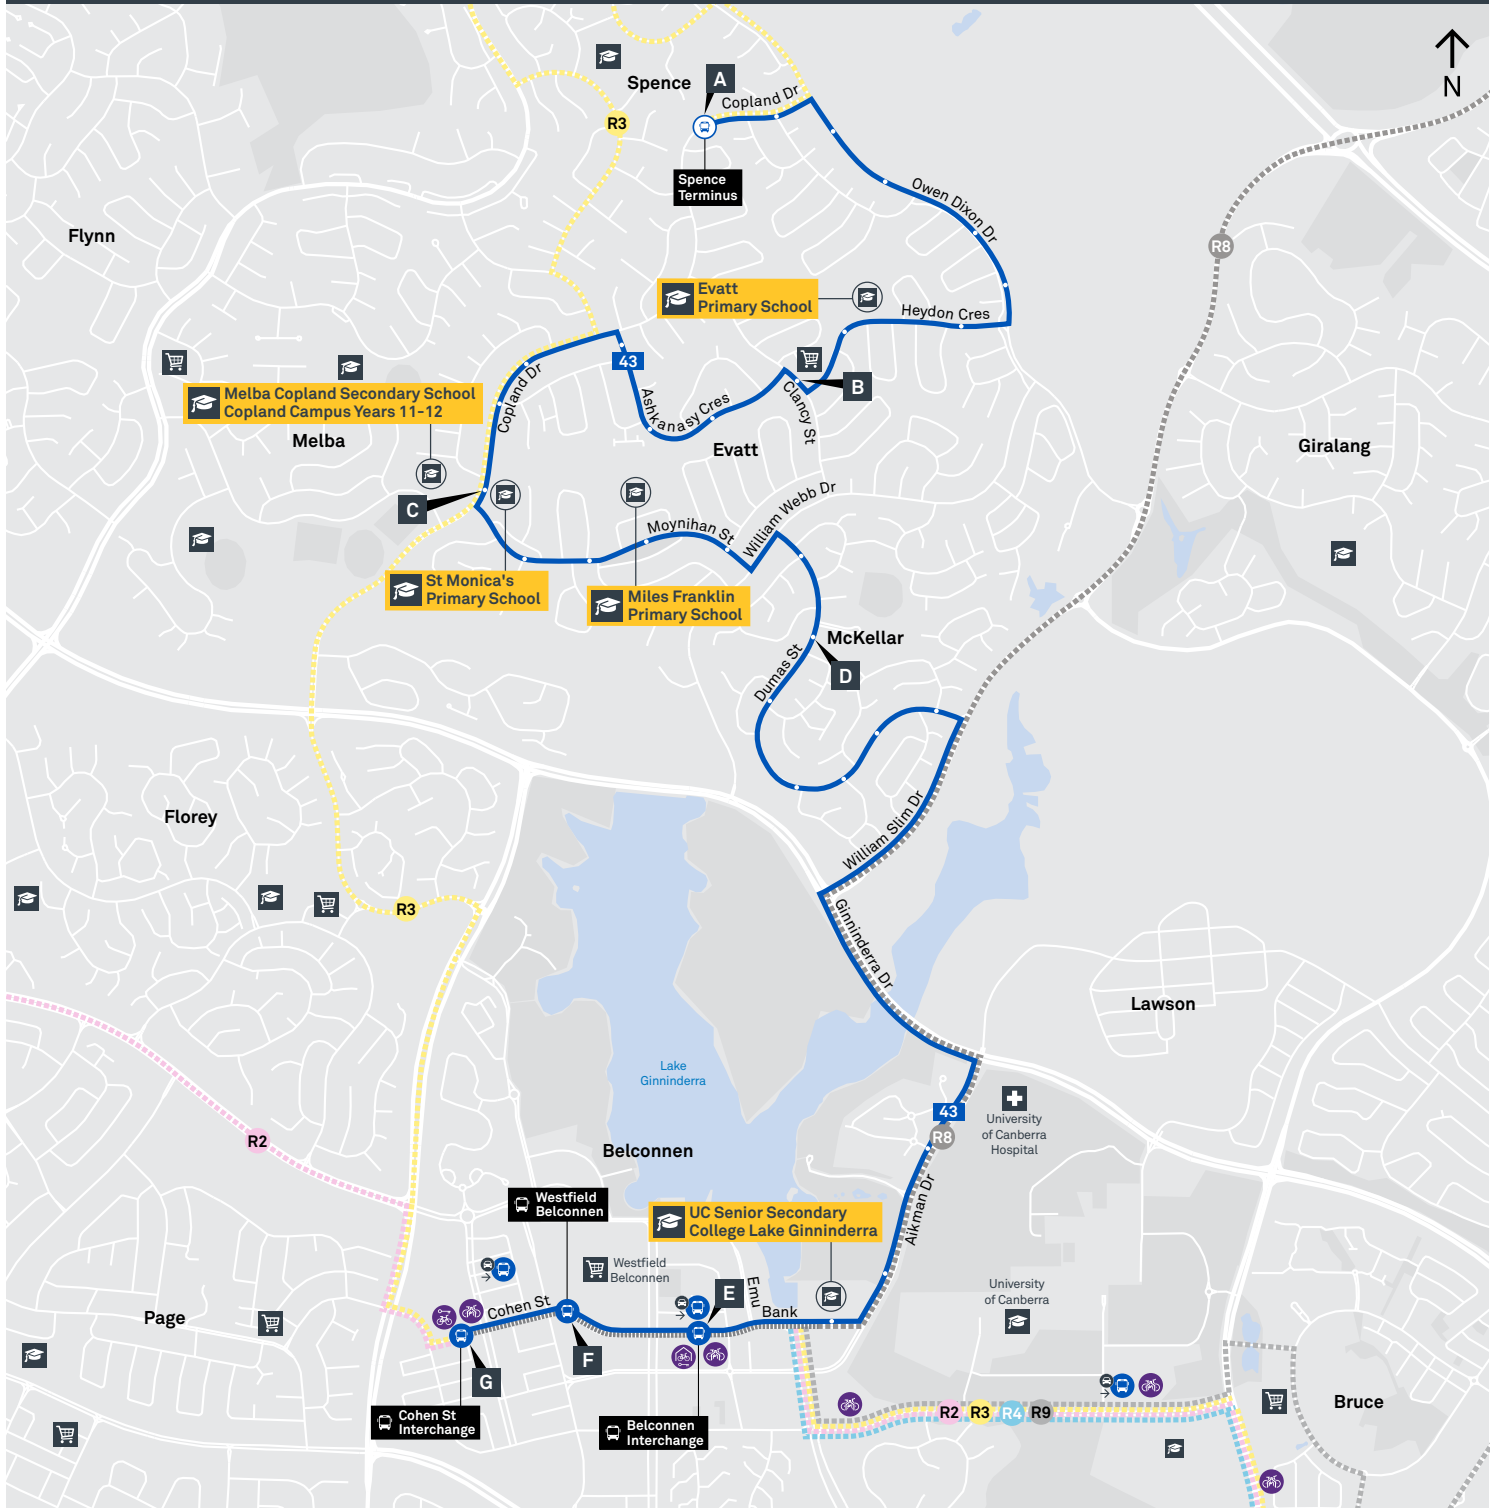

Explanations

- H Operates School Holidays Only
- S Operates School Days Only

BELCONNEN TO SPENCE

via McKellar and Evatt

Effective 10 October 2020

Multiple connections available - see interchange maps for details

R3 Belconnen, City, Russell, Airport

SATURDAY

AM	43	6:44	6:46	6:48	6:57	7:00	7:03	7:08
	43	7:44	7:46	7:48	7:57	8:00	8:03	8:08
	43	8:44	8:46	8:48	8:57	9:00	9:03	9:08
	43	9:44	9:46	9:48	10:00	10:03	10:06	10:11
	43	10:44	10:46	10:48	11:00	11:03	11:06	11:11
	43	11:44	11:46	11:48	12:00	12:03	12:06	12:11
PM	43	1:44	1:46	1:48	2:00	2:03	2:06	2:11
	43	3:44	3:46	3:48	4:00	4:03	4:06	4:11
	43	5:44	5:46	5:48	5:59	6:02	6:05	6:10
	43	7:44	7:46	7:48	7:59	8:02	8:05	8:10
	43	9:44	9:46	9:48	9:57	10:00	10:03	10:08
	43	11:44	11:46	11:48	11:57	12:00	12:03	12:08

SPENCE TO BELCONNEN

via Evatt and McKellar

Effective 18 July 2020

43

ROUTE MAP

- Bus route
- R2 **RAPID** route
- Bus interchange
- Bus terminus
- Mode interchange
- 43 Route number
- Educational institution
- Shopping centre
- Hospital
- Bicycle rails
- Bicycle lockers
- Bicycle cage
- Park and Ride
- Bus stop / this side only