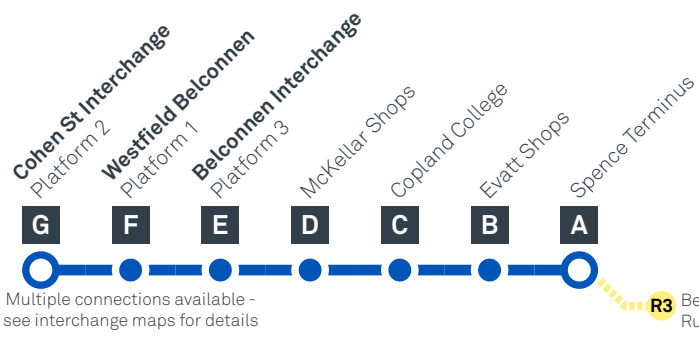

BELCONNEN TO SPENCE

via McKellar and Evatt

Effective 10 October 2020

43

MONDAY TO FRIDAY

AM	43	5:20	5:22	5:24	5:33	5:36	5:39	5:44
	43	5:50	5:52	5:54	6:03	6:06	6:09	6:14
	43	6:20	6:22	6:24	6:33	6:36	6:39	6:44
	43	6:41	6:43	6:45	6:54	6:57	7:00	7:05
	43	7:02	7:04	7:06	7:15	7:18	7:21	7:26
	43	7:18	7:20	7:22	7:31	7:35	7:38	7:43
	43	7:47	7:49	7:51	8:02	8:06	8:09	8:14
	43	8:23	8:25	8:27	8:38	8:42	8:45	8:50
	43	8:52	8:54	8:56	9:07	9:11	9:14	9:19
	43	9:21	9:23	9:25	9:35	9:39	9:42	9:47
	43	9:50	9:52	9:54	10:04	10:08	10:11	10:16
	43	10:20	10:22	10:24	10:34	10:38	10:41	10:46
	43	10:50	10:52	10:54	11:04	11:08	11:11	11:16
	43	11:20	11:22	11:24	11:34	11:38	11:41	11:46
	43	11:50	11:52	11:54	12:04	12:08	12:11	12:16
PM	43	12:20	12:22	12:24	12:34	12:38	12:41	12:46
	43	12:50	12:52	12:54	1:04	1:08	1:11	1:16
	43	1:20	1:22	1:24	1:34	1:38	1:41	1:46
	43	1:50	1:52	1:54	2:04	2:08	2:11	2:16
	43	2:20	2:22	2:24	2:35	2:39	2:42	2:47
	43	2:50	2:52	2:54	3:06	3:10	3:13	3:18
	43	S3:09	S3:11	S3:13	S3:25	S3:29	S3:32	S3:37
	43	H3:20	H3:22	H3:24	H3:36	H3:40	H3:43	H3:48
	43	S3:25	S3:27	S3:29	S3:41	S3:45	S3:48	S3:53
	43	S3:41	S3:43	S3:45	S3:57	S4:01	S4:04	S4:09
	43	H3:50	H3:52	H3:54	H4:06	H4:10	H4:13	H4:18
	43	S3:58	S4:00	S4:02	S4:14	S4:18	S4:21	S4:26
	43	4:12	4:14	4:16	4:28	4:32	4:35	4:40
	43	4:31	4:33	4:35	4:47	4:51	4:54	4:59
	43	4:52	4:54	4:56	5:08	5:12	5:15	5:20
	43	5:11	5:13	5:15	5:27	5:31	5:34	5:39
	43	5:30	5:32	5:34	5:45	5:49	5:52	5:57
	43	5:50	5:52	5:54	6:05	6:09	6:12	6:17
	43	6:10	6:12	6:14	6:25	6:29	6:32	6:37
	43	6:40	6:42	6:44	6:55	6:59	7:02	7:07
	43	7:10	7:12	7:14	7:23	7:26	7:29	7:34
	43	7:40	7:42	7:44	7:53	7:56	7:59	8:04
	43	8:40	8:42	8:44	8:53	8:56	8:59	9:04
	43	9:40	9:42	9:44	9:53	9:56	9:59	10:04
	43	10:40	10:42	10:44	10:53	10:56	10:59	11:04

Explanations

- H Operates School Holidays Only
- S Operates School Days Only