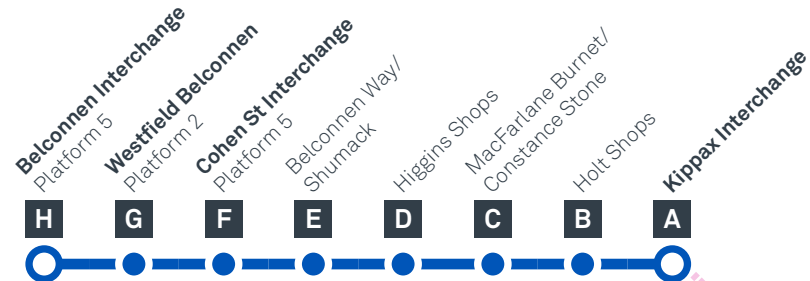

BELCONNEN TO KIPPAX

via Higgins and Macgregor

Effective 10 October 2020

Multiple connections available - see interchange maps for details

R2 Fraser, Belconnen, City, Barton, Fyshwick

MONDAY TO FRIDAY

AM	44	5:25	5:27	5:29	5:32	5:37	5:46	5:51	5:54
	44	5:54	5:56	5:58	6:01	6:06	6:15	6:20	6:23
	44	6:25	6:27	6:29	6:32	6:37	6:46	6:51	6:54
	44	6:53	6:55	6:57	7:00	7:05	7:14	7:19	7:22
	44	7:19	7:21	7:23	7:26	7:31	7:40	7:45	7:48
	44	7:52	7:54	7:56	8:00	8:05	8:14	8:19	8:22
	44	8:24	8:26	8:28	8:32	8:37	8:46	8:51	8:54
	44	8:55	8:57	8:59	9:02	9:07	9:16	9:21	9:24
	44	9:23	9:25	9:27	9:30	9:35	9:44	9:49	9:52
	44	9:53	9:55	9:57	10:00	10:05	10:14	10:19	10:22
	44	10:22	10:24	10:26	10:29	10:34	10:43	10:48	10:51
	44	10:52	10:54	10:56	10:59	11:04	11:13	11:18	11:21
	44	11:22	11:24	11:26	11:29	11:34	11:43	11:48	11:51
	44	11:52	11:54	11:56	11:59	12:04	12:13	12:18	12:21
PM	44	12:22	12:24	12:26	12:29	12:34	12:43	12:48	12:51
	44	12:52	12:54	12:56	12:59	1:04	1:13	1:18	1:21
	44	1:22	1:24	1:26	1:29	1:34	1:43	1:48	1:51
	44	1:52	1:54	1:56	1:59	2:04	2:13	2:18	2:21
	44	2:22	2:24	2:26	2:29	2:35	2:44	2:49	2:52
	44	2:51	2:53	2:55	2:59	3:05	3:14	3:19	3:22
	44	3:12	3:14	3:16	3:20	3:26	3:35	3:40	3:43
	44	3:35	3:37	3:39	3:43	3:49	3:58	4:03	4:06
	44	R3:57	S3:59	S4:01	S4:05	S4:11	S4:20	S4:25	S4:28
	44	4:04	4:06	4:08	4:12	4:18	4:27	4:32	4:35
	44	4:25	4:27	4:29	4:33	4:39	4:48	4:53	4:56
	44	4:45	4:47	4:49	4:53	4:59	5:08	5:13	5:16
	44	5:03	5:05	5:07	5:11	5:17	5:26	5:31	5:34
	44	5:22	5:24	5:26	5:30	5:36	5:45	5:50	5:53
	44	5:41	5:43	5:45	5:49	5:55	6:04	6:09	6:12
	44	6:01	6:03	6:05	6:09	6:15	6:24	6:29	6:32
	44	6:21	6:23	6:25	6:29	6:35	6:44	6:49	6:52
	44	6:52	6:54	6:56	7:00	7:05	7:13	7:18	7:21
	44	7:22	7:24	7:26	7:29	7:34	7:42	7:47	7:50
	44	7:52	7:54	7:56	7:59	8:04	8:12	8:17	8:20
	44	8:20	8:22	8:24	8:27	8:32	8:40	8:45	8:48
	44	8:51	8:53	8:55	8:58	9:03	9:11	9:16	9:19
	44	9:52	9:54	9:56	9:59	10:04	10:12	10:17	10:20
	44	10:52	10:54	10:56	10:59	11:04	11:12	11:17	11:20

Explanations

R Operates School Days Only and starts from Radford College 6 minutes earlier

S Operates School Days Only