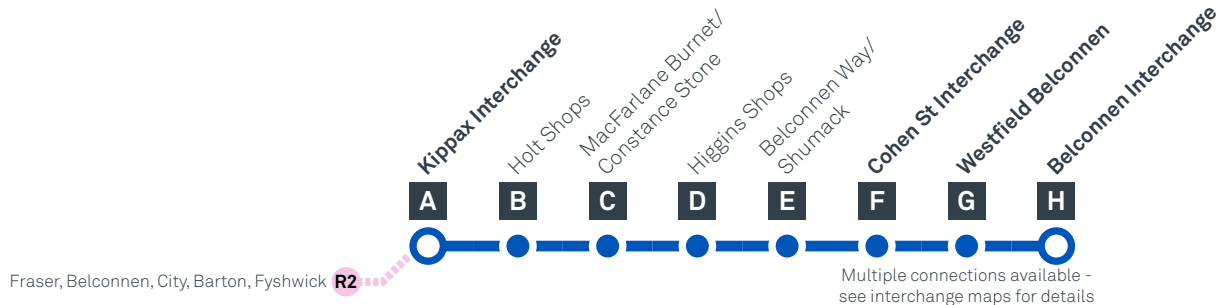

KIPPAX TO BELCONNEN via Macgregor and Higgins

Effective 10 October 2020

SATURDAY

AM	44	6:16	6:19	6:24	6:32	6:37	6:40	6:42	6:44
	44	7:16	7:19	7:24	7:32	7:37	7:40	7:42	7:44
	44	8:16	8:19	8:24	8:32	8:37	8:40	8:42	8:44
	44	9:16	9:19	9:24	9:33	9:39	9:42	9:44	9:46
	44	10:16	10:19	10:24	10:33	10:39	10:42	10:44	10:46
	44	11:16	11:19	11:24	11:33	11:39	11:42	11:44	11:46
PM	44	12:16	12:19	12:24	12:33	12:39	12:42	12:44	12:46
	44	2:13	2:16	2:21	2:30	2:36	2:39	2:41	2:43
	44	4:13	4:16	4:21	4:30	4:36	4:39	4:41	4:43
	44	6:13	6:16	6:20	6:28	6:33	6:36	6:38	6:40
	44	8:13	8:16	8:20	8:28	8:33	8:36	8:38	8:40
	44	10:13	10:16	10:20	10:28	10:33	10:36	10:38	10:40
AM	44	12:13	12:16	12:20	12:28	12:33	12:36	12:38	12:40

SUNDAY AND PUBLIC HOLIDAYS

AM	44	7:52	7:55	8:00	8:08	8:13	8:16	8:18	8:20
	44	9:52	9:55	10:00	10:09	10:15	10:18	10:20	10:22
	44	11:52	11:55	12:00	12:09	12:15	12:18	12:20	12:22
PM	44	1:52	1:55	2:00	2:09	2:15	2:18	2:20	2:22
	44	3:52	3:55	4:00	4:09	4:15	4:18	4:20	4:22
	44	5:52	5:55	5:59	6:07	6:12	6:15	6:17	6:19
	44	7:52	7:55	7:59	8:07	8:12	8:15	8:17	8:19