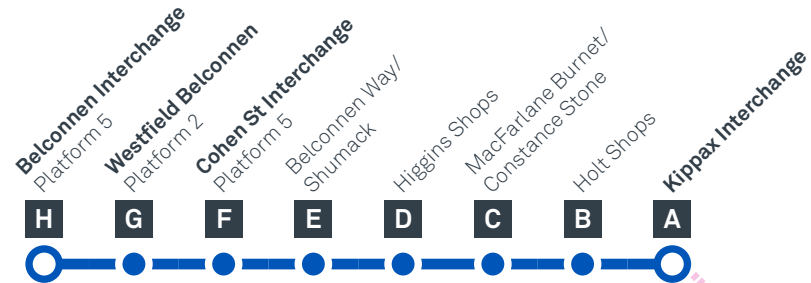

Explanations

R Operates School Days Only and starts from Radford College 6 minutes earlier

S Operates School Days Only

BELCONNEN TO KIPPAX

via Higgins and Macgregor

Effective 10 October 2020

Multiple connections available - see interchange maps for details

R2 Fraser, Belconnen, City, Barton, Fyshwick

SATURDAY

AM	44	6:40	6:42	6:44	6:47	6:52	7:00	7:05	7:09
	44	7:40	7:42	7:44	7:47	7:52	8:00	8:05	8:09
	44	8:40	8:42	8:44	8:47	8:52	9:00	9:05	9:09
	44	9:40	9:42	9:44	9:47	9:53	10:02	10:07	10:11
	44	10:40	10:42	10:44	10:47	10:53	11:02	11:07	11:11
	44	11:40	11:42	11:44	11:47	11:53	12:02	12:07	12:11
PM	44	12:40	12:42	12:44	12:47	12:53	1:02	1:07	1:11
	44	2:36	2:38	2:40	2:43	2:49	2:58	3:03	3:07
	44	4:36	4:38	4:40	4:43	4:49	4:58	5:03	5:07
	44	6:36	6:38	6:40	6:43	6:49	6:57	7:02	7:06
	44	8:36	8:38	8:40	8:43	8:48	8:56	9:01	9:05
	44	10:36	10:38	10:40	10:43	10:48	10:56	11:01	11:05
AM	44	12:36	12:38	12:40	12:43	12:48	12:56	1:01	1:05