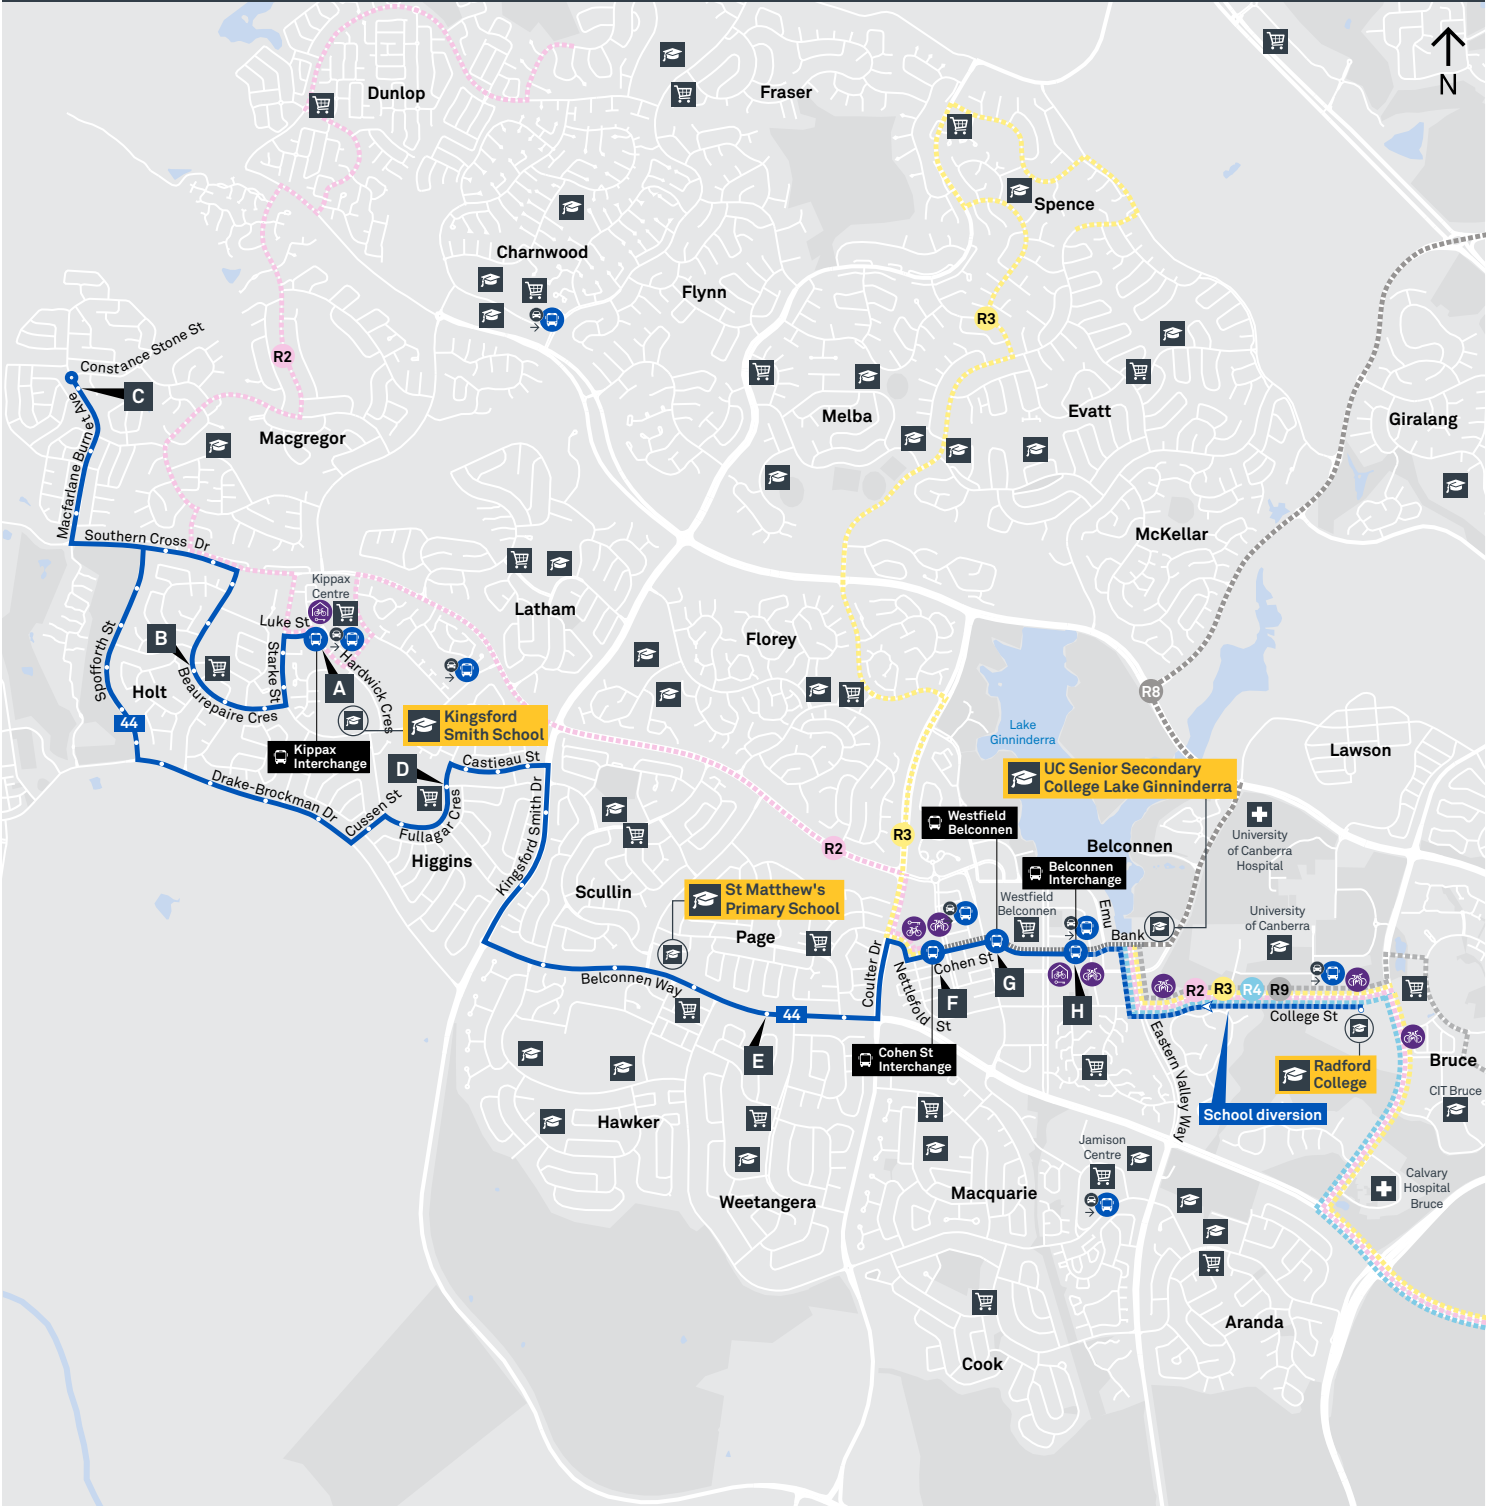

Explanations

R Operates School Days Only and starts from Radford College 6 minutes earlier

S Operates School Days Only

BELCONNEN TO KIPPAX

via Higgins and Macgregor

Effective 10 October 2020

Multiple connections available - see interchange maps for details

KIPPAX TO BELCONNEN

via Macgregor and Higgins

Effective 18 July 2020

44

ROUTE MAP

- Bus route
- Bus interchange
- Mode interchange
- Educational institution
- Hospital
- Bicycle lockers
- Park and Ride
- R2 RAPID route
- Bus terminus
- 44 Route number
- Shopping centre
- Bicycle rails
- Bicycle cage
- Bus stop / this side only