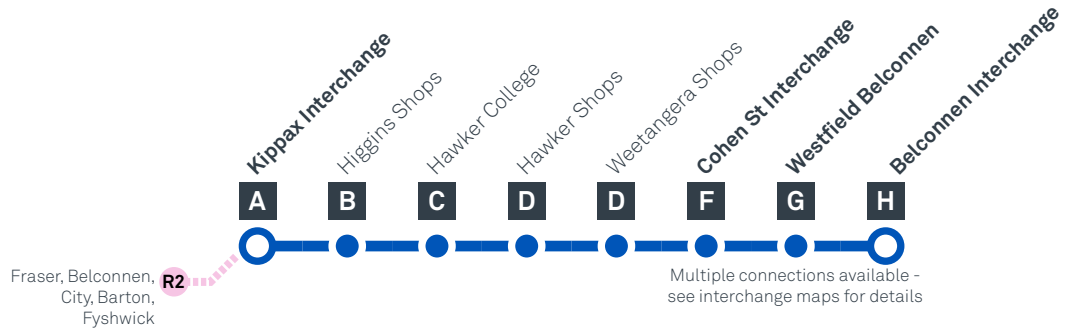

Explanations

- H** Operates School Holidays Only
- S** Operates School Days Only

KIPPAX TO BELCONNEN

via Higgins and Hawker

Effective 10 October 2020

SATURDAY

AM 45	6:42	6:46	6:51	6:55	6:57	7:02	7:04	7:06
45	7:42	7:46	7:51	7:55	7:57	8:02	8:04	8:06
45	8:42	8:46	8:51	8:55	8:57	9:02	9:04	9:06
45	9:42	9:47	9:52	9:56	9:58	10:04	10:06	10:08
45	10:42	10:47	10:52	10:56	10:58	11:04	11:06	11:08
45	11:40	11:45	11:50	11:54	11:56	12:02	12:04	12:06
PM 45	1:39	1:44	1:49	1:53	1:55	2:01	2:03	2:05
45	3:39	3:44	3:49	3:53	3:55	4:01	4:03	4:05
45	5:39	5:44	5:49	5:53	5:55	6:00	6:02	6:04
45	7:39	7:44	7:49	7:53	7:55	8:00	8:02	8:04
45	9:39	9:43	9:48	9:52	9:54	9:59	10:01	10:03
45	11:39	11:43	11:48	11:52	11:54	11:59	12:01	12:03