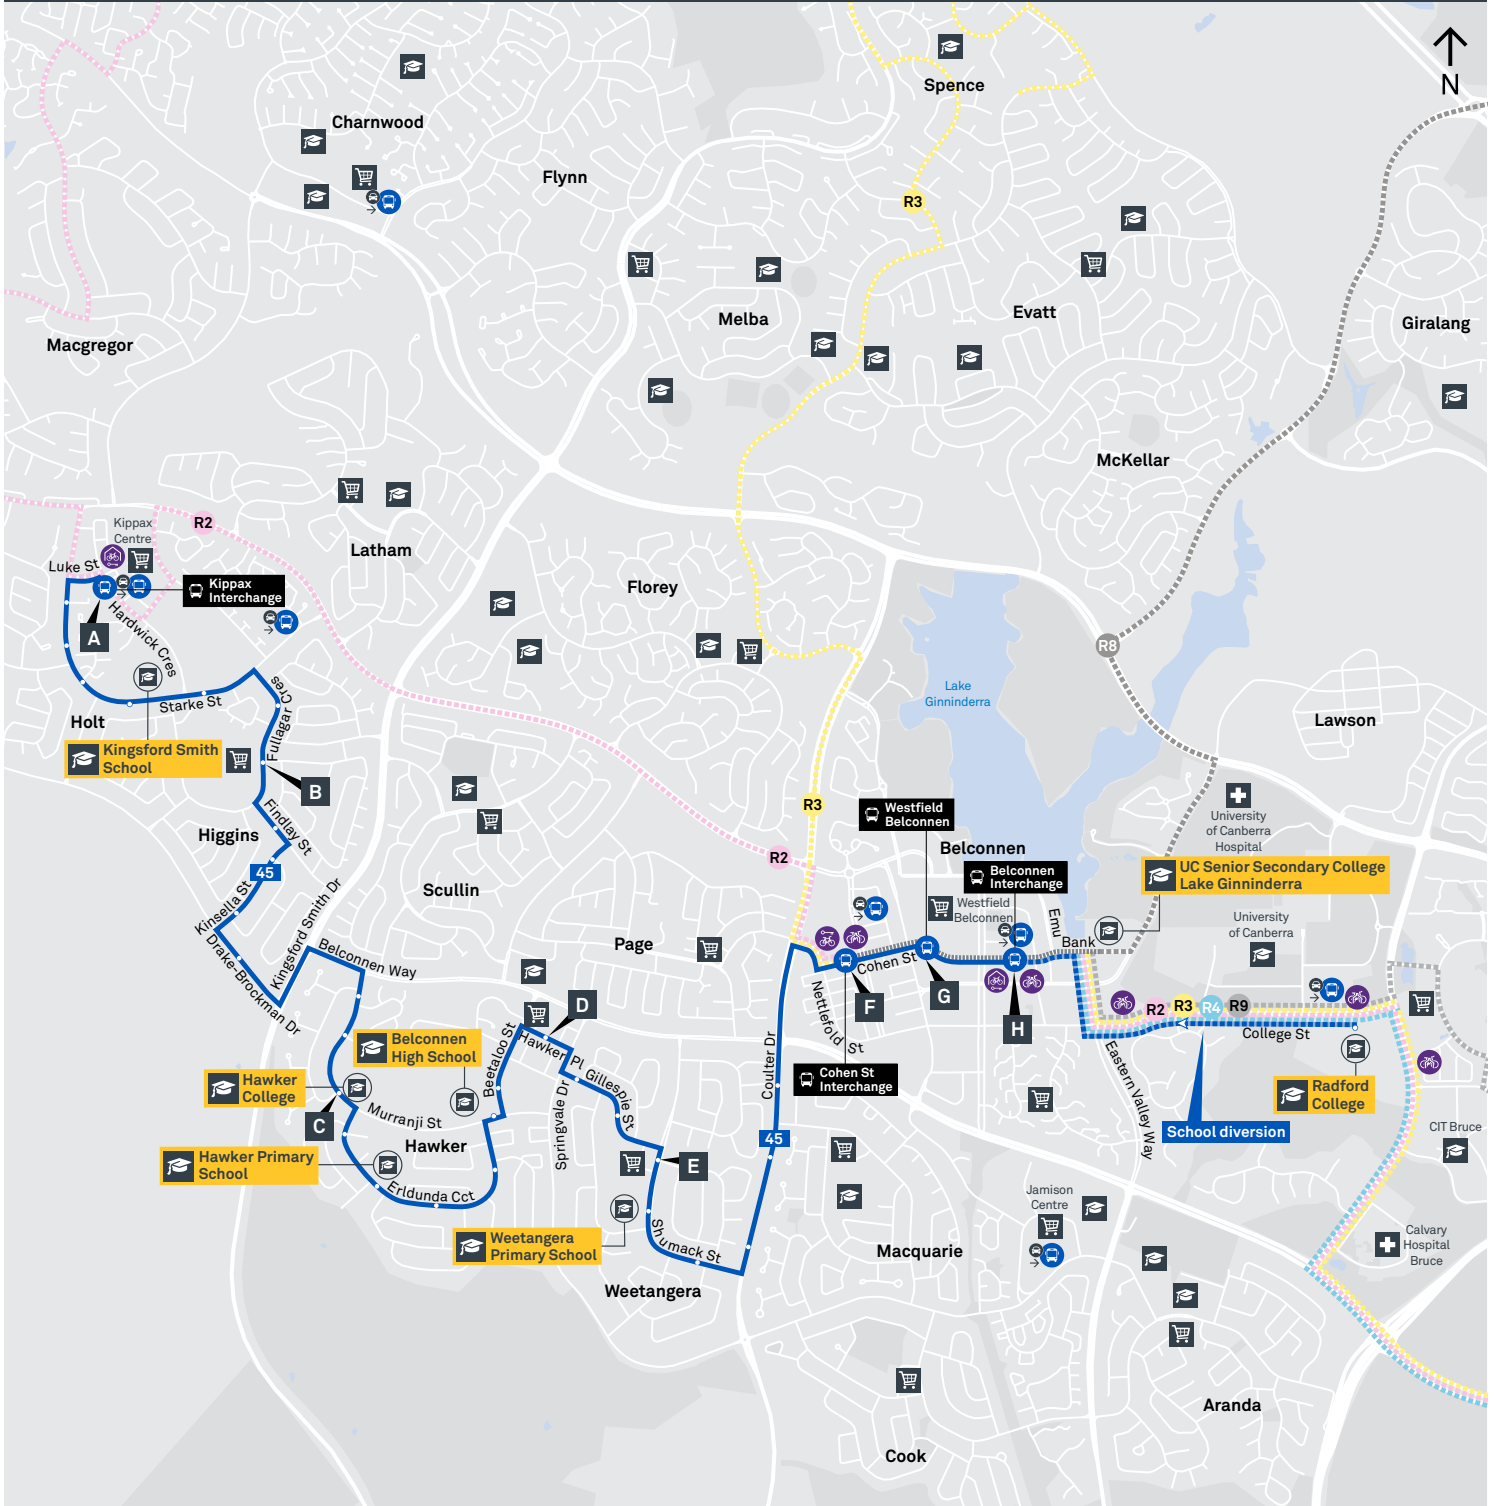

Explanations

H Operates School Holidays Only

R Operates School Days Only and starts from Radford College 6 minutes earlier

S Operates School Days Only

BELCONNEN TO KIPPAX via Hawker and Higgins

Effective 10 October 2020

Multiple connections available - see interchange maps for details

R2 Fraser, Belconnen, City, Barton, Fyshwick

SATURDAY

AM	45	6:11	6:13	6:15	6:19	6:21	6:24	6:29	6:34
	45	7:11	7:13	7:15	7:19	7:21	7:24	7:29	7:34
	45	8:11	8:13	8:15	8:19	8:21	8:24	8:29	8:34
	45	9:11	9:13	9:15	9:20	9:22	9:26	9:31	9:37
	45	10:11	10:13	10:15	10:20	10:22	10:26	10:31	10:37
	45	11:09	11:11	11:13	11:18	11:20	11:24	11:29	11:35
PM	45	1:08	1:10	1:12	1:17	1:19	1:23	1:28	1:34
	45	3:08	3:10	3:12	3:17	3:19	3:23	3:28	3:34
	45	5:08	5:10	5:12	5:17	5:19	5:23	5:28	5:33
	45	7:08	7:10	7:12	7:17	7:19	7:23	7:28	7:33
	45	9:08	9:10	9:12	9:17	9:19	9:22	9:26	9:31
	45	11:08	11:10	11:12	11:17	11:19	11:22	11:26	11:31

KIPPAX TO BELCONNEN

via Higgins and Hawker

Effective 18 July 2020

45

ROUTE MAP

- Bus route
- Bus interchange
- Mode interchange
- Educational institution
- Hospital
- Bicycle lockers
- Park and Ride
- R2 RAPID route
- Bus terminus
- 45 Route number
- Shopping centre
- Bicycle rails
- Bicycle cage
- Bus stop / this side only