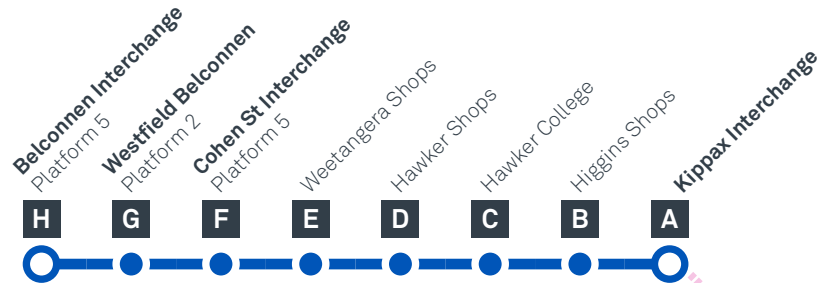

Explanations

H Operates School Holidays Only

R Operates School Days Only and starts from Radford College 6 minutes earlier

S Operates School Days Only

BELCONNEN TO KIPPAX via Hawker and Higgins

Effective 10 October 2020

Multiple connections available - see interchange maps for details

R2 Fraser, Belconnen, City, Barton, Fyshwick

SATURDAY

AM	45	6:11	6:13	6:15	6:19	6:21	6:24	6:29	6:34
	45	7:11	7:13	7:15	7:19	7:21	7:24	7:29	7:34
	45	8:11	8:13	8:15	8:19	8:21	8:24	8:29	8:34
	45	9:11	9:13	9:15	9:20	9:22	9:26	9:31	9:37
	45	10:11	10:13	10:15	10:20	10:22	10:26	10:31	10:37
	45	11:09	11:11	11:13	11:18	11:20	11:24	11:29	11:35
PM	45	1:08	1:10	1:12	1:17	1:19	1:23	1:28	1:34
	45	3:08	3:10	3:12	3:17	3:19	3:23	3:28	3:34
	45	5:08	5:10	5:12	5:17	5:19	5:23	5:28	5:33
	45	7:08	7:10	7:12	7:17	7:19	7:23	7:28	7:33
	45	9:08	9:10	9:12	9:17	9:19	9:22	9:26	9:31
	45	11:08	11:10	11:12	11:17	11:19	11:22	11:26	11:31