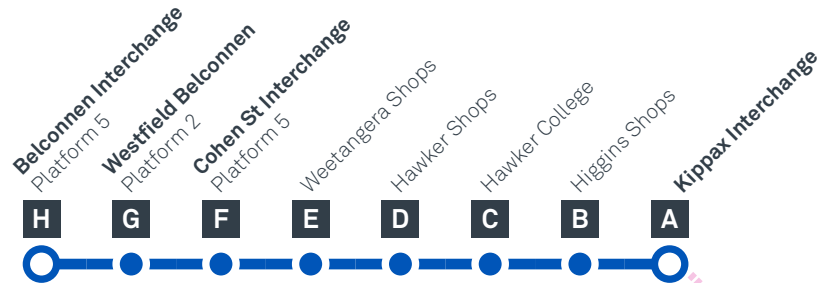

BELCONNEN TO KIPPAX

via Hawker and Higgins

Effective 10 October 2020

Multiple connections available - see interchange maps for details

R2 Fraser, Belconnen, City, Barton, Fyshwick

MONDAY TO FRIDAY

AM	45	6:19	6:21	6:23	6:28	6:30	6:34	6:39	6:43
	45	6:44	6:46	6:48	6:53	6:55	6:59	7:04	7:08
	45	7:06	7:08	7:10	7:15	7:17	7:21	7:26	7:30
	45	7:27	7:29	7:31	7:37	7:40	7:45	7:50	7:56
	45	7:49	7:51	7:53	7:59	8:02	8:07	8:12	8:18
	45	8:10	8:12	8:14	8:20	8:23	8:28	8:33	8:39
	45	8:30	8:32	8:34	8:40	8:43	8:48	8:53	8:59
	45	8:49	8:51	8:53	8:59	9:02	9:06	9:11	9:16
	45	9:19	9:21	9:23	9:28	9:31	9:35	9:40	9:45
	45	9:47	9:49	9:51	9:56	9:59	10:03	10:08	10:13
	45	10:17	10:19	10:21	10:26	10:29	10:33	10:38	10:43
	45	10:47	10:49	10:51	10:56	10:59	11:03	11:08	11:13
	45	11:17	11:19	11:21	11:26	11:29	11:33	11:38	11:43
	45	11:47	11:49	11:51	11:56	11:59	12:03	12:08	12:13
PM	45	12:17	12:19	12:21	12:26	12:29	12:33	12:38	12:43
	45	12:47	12:49	12:51	12:56	12:59	1:03	1:08	1:13
	45	1:17	1:19	1:21	1:26	1:29	1:33	1:38	1:43
	45	1:47	1:49	1:51	1:56	1:59	2:03	2:08	2:13
	45	2:15	2:17	2:19	2:24	2:27	2:31	2:36	2:42
	45	2:47	2:49	2:51	2:57	3:00	3:05	3:10	3:16
	45	S2:59	S3:01	S3:03	S3:09	S3:12	S3:17	S3:22	S3:28
	45	3:19	3:21	3:23	3:29	3:32	3:37	3:42	3:48
	45	S3:40	S3:42	S3:44	S3:50	S3:53	S3:58	S4:03	S4:09
	45	H3:48	H3:50	H3:52	H3:58	H4:01	H4:06	H4:11	H4:17
	45	R4:00	S4:02	S4:04	S4:10	S4:13	S4:18	S4:23	S4:29
	45	4:18	4:20	4:22	4:28	4:31	4:36	4:41	4:47
	45	4:40	4:42	4:44	4:50	4:53	4:58	5:03	5:09
	45	4:57	4:59	5:01	5:07	5:10	5:15	5:20	5:26
	45	5:17	5:19	5:21	5:27	5:30	5:34	5:39	5:44
	45	5:38	5:40	5:42	5:47	5:50	5:54	5:59	6:04
	45	5:56	5:58	6:00	6:05	6:08	6:12	6:17	6:22
	45	6:17	6:19	6:21	6:26	6:29	6:33	6:38	6:43
	45	6:47	6:49	6:51	6:56	6:59	7:03	7:07	7:11
	45	7:15	7:17	7:19	7:24	7:26	7:30	7:34	7:38
	45	7:45	7:47	7:49	7:54	7:56	8:00	8:04	8:08
	45	8:16	8:18	8:20	8:25	8:27	8:31	8:35	8:39
	45	8:47	8:49	8:51	8:56	8:58	9:02	9:06	9:10
	45	9:47	9:49	9:51	9:56	9:58	10:02	10:06	10:10
	45	10:47	10:49	10:51	10:56	10:58	11:02	11:06	11:10
	45	11:47	11:49	11:51	11:56	11:58	12:02	12:06	12:10