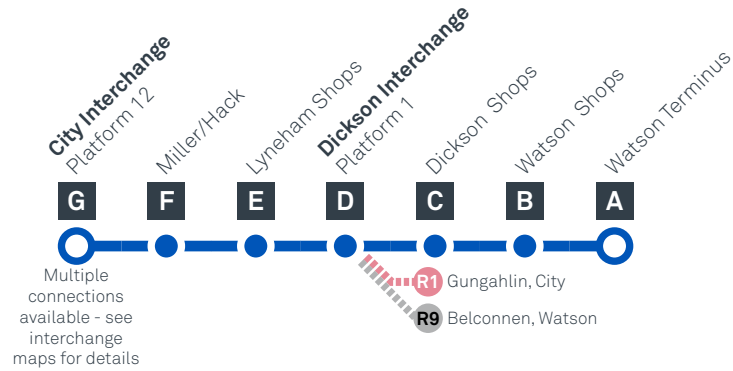

Explanations

H Operates School Holidays Only

S Operates School Days Only

CITY TO WATSON

via Lyneham and Dickson

Effective 10 October 2020

SATURDAY

AM	50	6:28	6:35	6:39	6:43	6:45	6:49	6:56
	50	7:28	7:35	7:39	7:43	7:45	7:49	7:56
	50	8:28	8:35	8:39	8:43	8:45	8:49	8:56
	50	9:28	9:38	9:43	9:47	9:49	9:54	10:01
	50	10:28	10:38	10:43	10:47	10:49	10:54	11:01
	50	11:28	11:38	11:43	11:47	11:49	11:54	12:01
	50	11:59	12:09	12:14	12:18	12:20	12:25	12:32
PM	50	1:59	2:09	2:14	2:18	2:20	2:25	2:32
	50	3:59	4:09	4:14	4:18	4:20	4:25	4:32
	50	5:59	6:08	6:13	6:17	6:19	6:24	6:31
	50	7:59	8:07	8:11	8:15	8:17	8:22	8:29
	50	9:59	10:07	10:11	10:15	10:17	10:22	10:29
	50	11:59	12:07	12:11	12:15	12:17	12:22	12:29

WATSON TO CITY

via Dickson and Lyneham

Effective 18 July 2020

50

ROUTE MAP

- Bus route
- Bus interchange
- Mode interchange
- Educational institution
- Hospital
- Bicycle lockers
- Park and Ride
- R1** RAPID route
- Bus terminus
- 50** Route number
- Shopping centre
- Bicycle rails
- Bicycle cage
- Bus stop / this side only