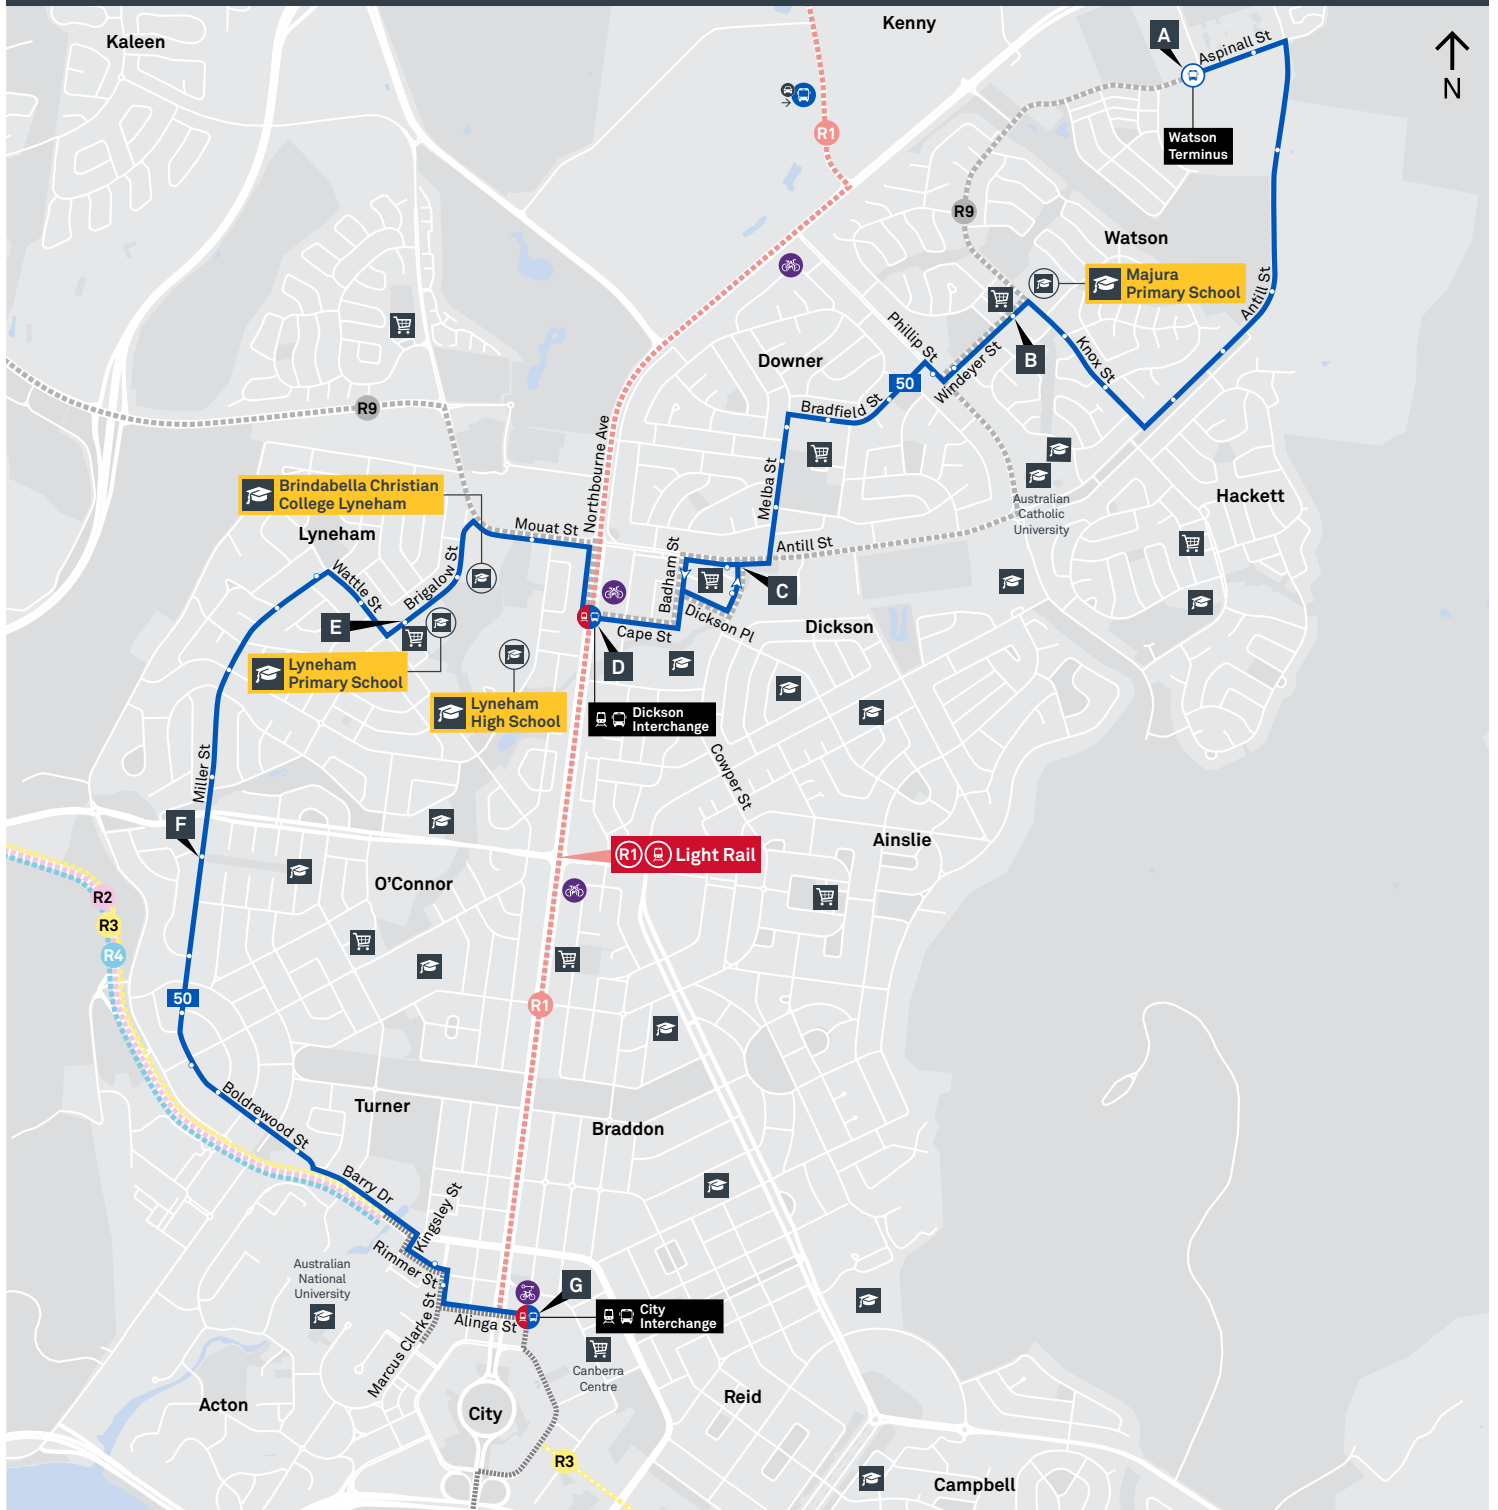

Explanations

- H Operates School Holidays Only
- S Operates School Days Only

WATSON TO CITY via Dickson and Lyneham

Effective 10 October 2020

SATURDAY

AM	50	6:11	6:16	6:20	6:22	6:26	6:31	6:40
	50	7:11	7:16	7:20	7:22	7:26	7:31	7:40
	50	8:11	8:16	8:20	8:22	8:26	8:31	8:40
	50	9:11	9:17	9:22	9:24	9:28	9:33	9:42
	50	10:11	10:17	10:22	10:24	10:28	10:33	10:42
	50	11:11	11:17	11:22	11:24	11:28	11:33	11:42
PM	50	12:11	12:17	12:22	12:24	12:28	12:33	12:42
	50	12:42	12:48	12:53	12:55	12:59	1:04	1:13
	50	2:42	2:48	2:53	2:55	2:59	3:04	3:13
	50	4:42	4:48	4:53	4:55	4:59	5:03	5:12
	50	6:42	6:47	6:52	6:54	6:58	7:02	7:11
	50	8:42	8:47	8:51	8:53	8:57	9:01	9:10
	50	10:42	10:47	10:51	10:53	10:57	11:01	11:10

WATSON TO CITY

via Dickson and Lyneham

Effective 18 July 2020

50

ROUTE MAP

- Bus route
- Bus interchange
- Mode interchange
- Educational institution
- Hospital
- Bicycle lockers
- Park and Ride
- R1** RAPID route
- Bus terminus
- 50** Route number
- Shopping centre
- Bicycle rails
- Bicycle cage
- Bus stop / this side only