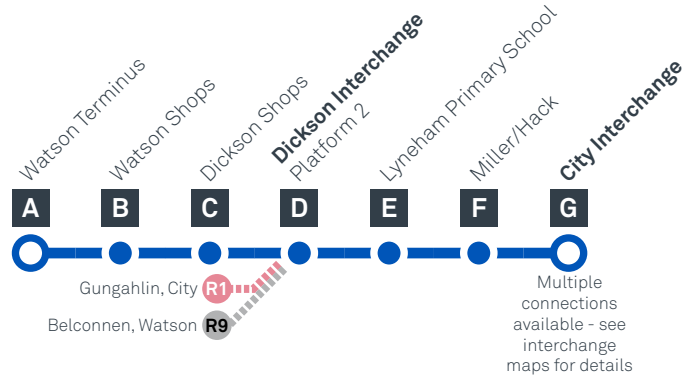

WATSON TO CITY

via Dickson and Lyneham

Effective 10 October 2020

MONDAY TO FRIDAY

AM	50	5:50	5:56	6:01	6:03	6:07	6:12	6:20
	50	6:12	6:18	6:23	6:25	6:29	6:34	6:42
	50	6:32	6:38	6:43	6:45	6:49	6:54	7:02
	50	6:48	6:54	6:59	7:01	7:05	7:10	7:18
	50	7:07	7:13	7:18	7:20	7:24	7:29	7:41
	50	7:30	7:37	7:43	7:45	7:50	7:56	8:08
	50	7:50	7:57	8:03	8:05	8:10	8:16	8:28
	50	8:10	8:17	8:23	8:25	8:30	8:36	8:48
	50	8:32	8:39	8:45	8:47	8:52	8:58	9:08
	50	8:53	9:00	9:05	9:07	9:11	9:16	9:26
	50	9:13	9:19	9:24	9:26	9:30	9:35	9:45
	50	9:32	9:38	9:43	9:45	9:49	9:54	10:04
	50	10:02	10:08	10:13	10:15	10:19	10:24	10:34
	50	10:32	10:38	10:43	10:45	10:49	10:54	11:04
	50	11:02	11:08	11:13	11:15	11:19	11:24	11:34
	50	11:32	11:38	11:43	11:45	11:49	11:54	12:04
PM	50	12:02	12:08	12:13	12:15	12:19	12:24	12:34
	50	12:32	12:38	12:43	12:45	12:49	12:54	1:04
	50	1:02	1:08	1:13	1:15	1:19	1:24	1:34
	50	1:32	1:38	1:43	1:45	1:49	1:54	2:04
	50	2:02	2:08	2:13	2:15	2:19	2:24	2:35
	50	2:32	2:39	2:45	2:47	2:52	2:58	3:10
	50	3:05	3:12	3:18	3:20	3:25	3:31	3:43
	50	S3:17	S3:24	S3:30	S3:32	S3:37	S3:43	S3:55
	50	3:37	3:44	3:50	3:52	3:57	4:03	4:15
	50	S3:58	S4:05	S4:11	S4:13	S4:18	S4:24	S4:36
	50	H4:10	H4:17	H4:23	H4:25	H4:30	H4:36	H4:48
	50	S4:18	S4:25	S4:31	S4:33	S4:38	S4:44	S4:56
	50	4:40	4:47	4:53	4:55	5:00	5:06	5:18
	50	5:00	5:07	5:13	5:15	5:20	5:26	5:37
	50	5:20	5:27	5:33	5:35	5:39	5:44	5:54
	50	5:40	5:46	5:51	5:53	5:57	6:02	6:12
	50	6:00	6:06	6:11	6:13	6:17	6:22	6:32
	50	6:20	6:26	6:31	6:33	6:37	6:42	6:52
	50	6:41	6:47	6:52	6:54	6:58	7:02	7:10
	50	7:10	7:15	7:19	7:21	7:25	7:29	7:37
	50	7:39	7:44	7:48	7:50	7:54	7:58	8:06
	50	8:09	8:14	8:18	8:20	8:24	8:28	8:36
	50	9:04	9:09	9:13	9:15	9:19	9:23	9:31
	50	10:04	10:09	10:13	10:15	10:19	10:23	10:31

Explanations

- H Operates School Holidays Only
- S Operates School Days Only