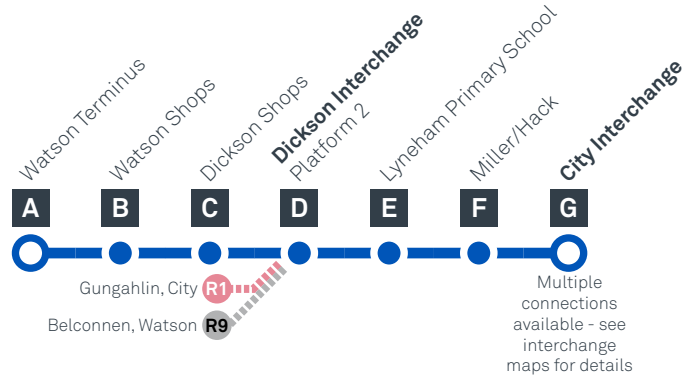

Explanations

- H Operates School Holidays Only
- S Operates School Days Only

WATSON TO CITY via Dickson and Lyneham

Effective 10 October 2020

SATURDAY

AM	50	6:11	6:16	6:20	6:22	6:26	6:31	6:40
	50	7:11	7:16	7:20	7:22	7:26	7:31	7:40
	50	8:11	8:16	8:20	8:22	8:26	8:31	8:40
	50	9:11	9:17	9:22	9:24	9:28	9:33	9:42
	50	10:11	10:17	10:22	10:24	10:28	10:33	10:42
	50	11:11	11:17	11:22	11:24	11:28	11:33	11:42
PM	50	12:11	12:17	12:22	12:24	12:28	12:33	12:42
	50	12:42	12:48	12:53	12:55	12:59	1:04	1:13
	50	2:42	2:48	2:53	2:55	2:59	3:04	3:13
	50	4:42	4:48	4:53	4:55	4:59	5:03	5:12
	50	6:42	6:47	6:52	6:54	6:58	7:02	7:11
	50	8:42	8:47	8:51	8:53	8:57	9:01	9:10
	50	10:42	10:47	10:51	10:53	10:57	11:01	11:10

WATSON TO CITY

via Dickson and Lyneham

Effective 18 July 2020

50

ROUTE MAP

- Bus route
- Bus interchange
- Mode interchange
- Educational institution
- Hospital
- Bicycle lockers
- Park and Ride
- R1** RAPID route
- Bus terminus
- 50** Route number
- Shopping centre
- Bicycle rails
- Bicycle cage
- Bus stop / this side only