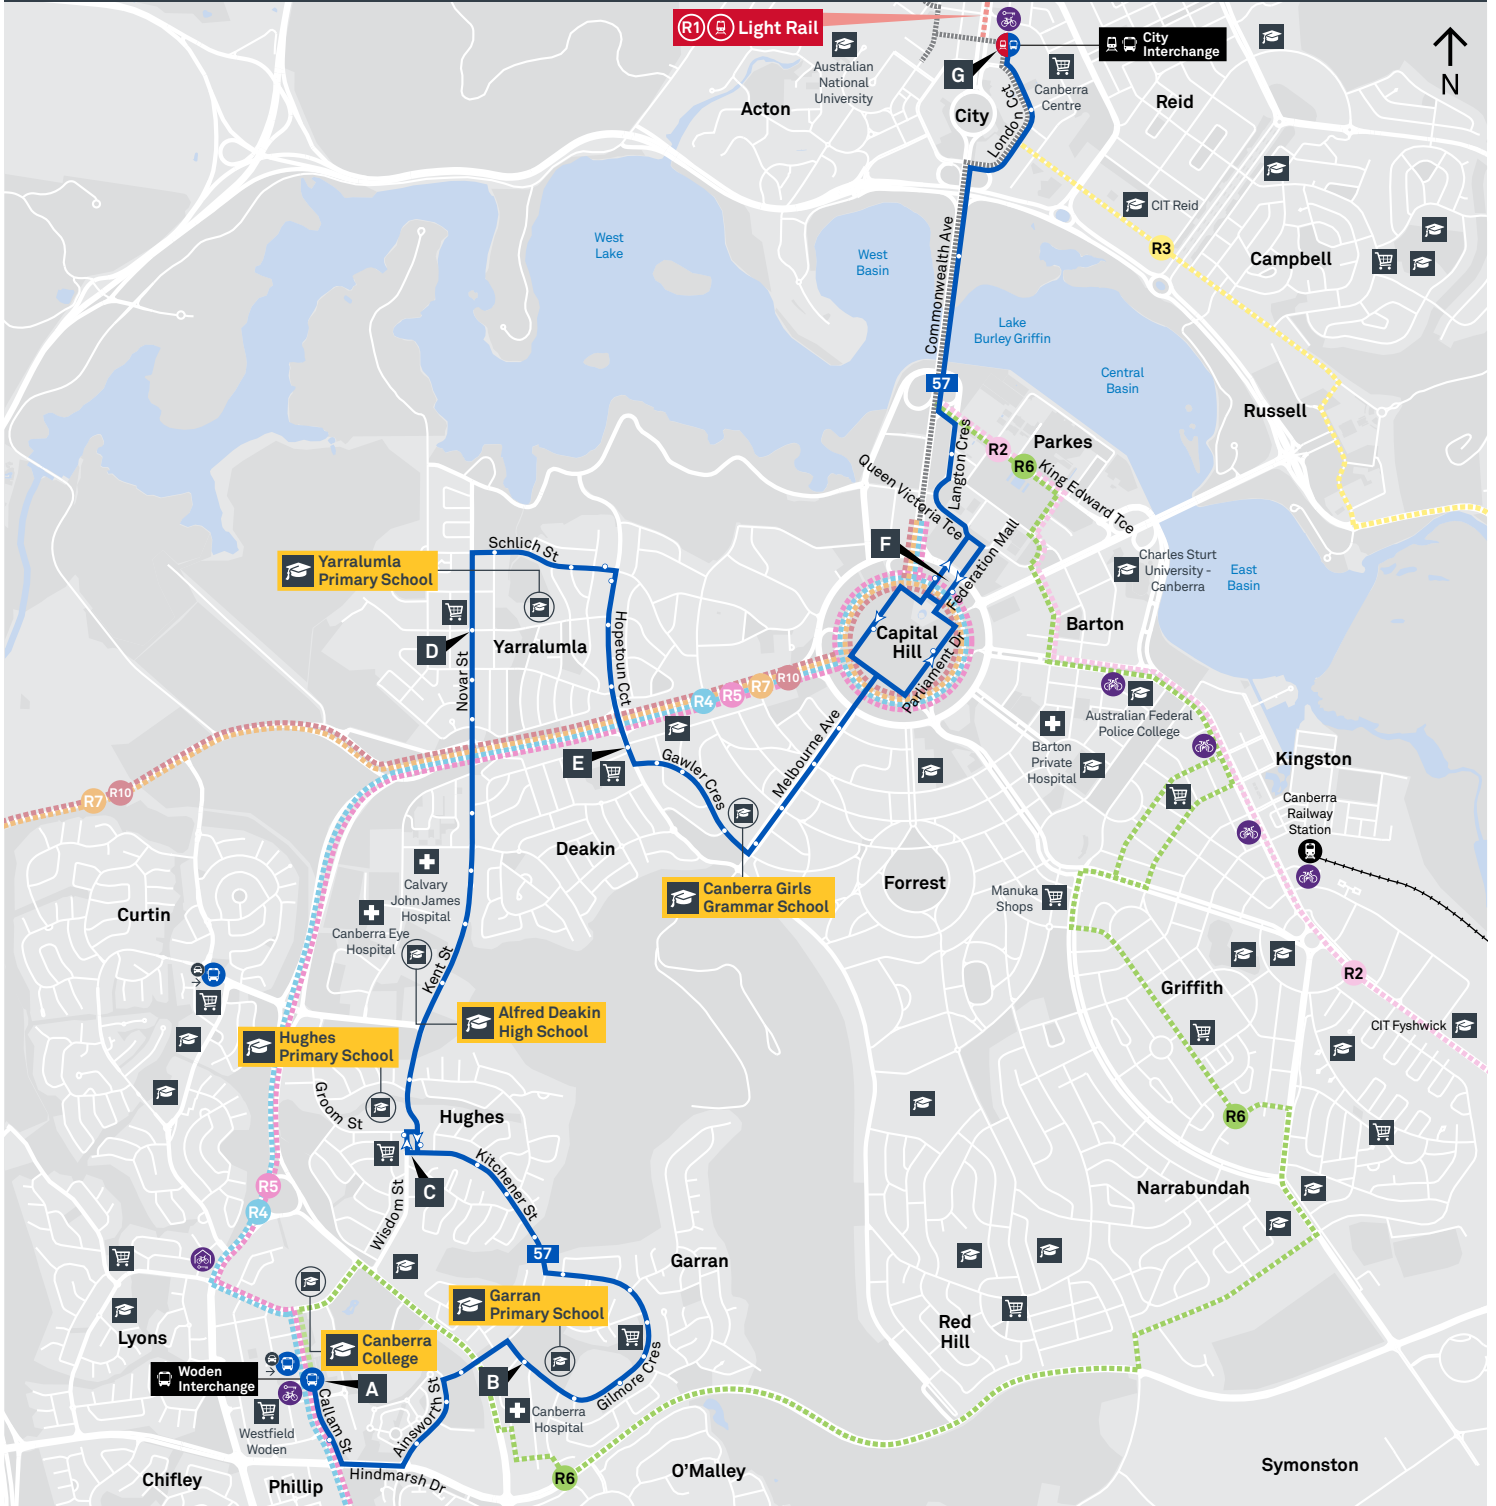

CITY TO WODEN via Yarralumla and Hughes

Effective 10 October 2020

SATURDAY

AM	57	6:15	6:22	6:28	6:32	6:37	6:42	6:50
	57	7:15	7:22	7:28	7:32	7:37	7:42	7:50
	57	8:15	8:22	8:28	8:32	8:37	8:42	8:50
	57	9:15	9:23	9:29	9:33	9:38	9:43	9:51
	57	10:15	10:23	10:29	10:33	10:38	10:43	10:51
	57	11:15	11:23	11:29	11:33	11:38	11:43	11:51
PM	57	12:41	12:49	12:55	12:59	1:04	1:09	1:17
	57	2:41	2:49	2:55	2:59	3:04	3:09	3:17
	57	4:41	4:49	4:55	4:59	5:04	5:09	5:16
	57	6:41	6:49	6:55	6:59	7:04	7:09	7:16
	57	8:41	8:48	8:54	8:58	9:02	9:07	9:14
	57	10:41	10:48	10:54	10:58	11:02	11:07	11:14

WODEN TO CITY

via Hughes and Yarralumla

Effective 18 July 2020

57

ROUTE MAP

- Bus route
- Bus interchange
- Mode interchange
- Educational institution
- Hospital
- Bicycle lockers
- Park and Ride
- - - R2 RAPID route
- Bus terminus
- 57 Route number
- Shopping centre
- Bicycle rails
- Bicycle cage
- Bus stop / this side only