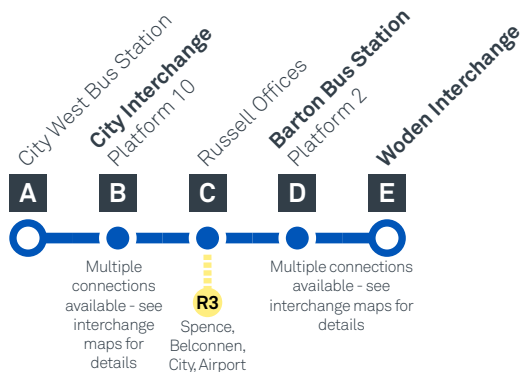

CITY WEST TO WODEN

via City, Russell, Barton and Forrest

Effective 10 October 2020

59

SATURDAY

AM	59	6:38	6:41	6:48	6:51	7:04
	59	7:38	7:41	7:48	7:51	8:04
	59	8:38	8:41	8:48	8:51	9:05
	59	9:38	9:42	9:50	9:53	10:08
	59	10:38	10:42	10:50	10:53	11:08
PM	59	12:08	12:12	12:20	12:23	12:38
	59	2:08	2:12	2:20	2:23	2:38
	59	4:08	4:12	4:20	4:23	4:38
	59	6:08	6:12	6:20	6:23	6:37
	59	8:08	8:11	8:18	8:21	8:34
	59	10:08	10:11	10:18	10:21	10:34
AM	59	12:08	12:11	12:18	12:21	12:34

SUNDAY AND PUBLIC HOLIDAYS

AM	59	8:40	8:43	8:50	8:53	9:07
	59	10:40	10:44	10:52	10:55	11:10
PM	59	12:40	12:44	12:52	12:55	1:10
	59	2:40	2:44	2:52	2:55	3:10
	59	4:40	4:44	4:52	4:55	5:09
	59	6:40	6:44	6:52	6:55	7:09
	59	8:40	8:43	8:50	8:53	9:06