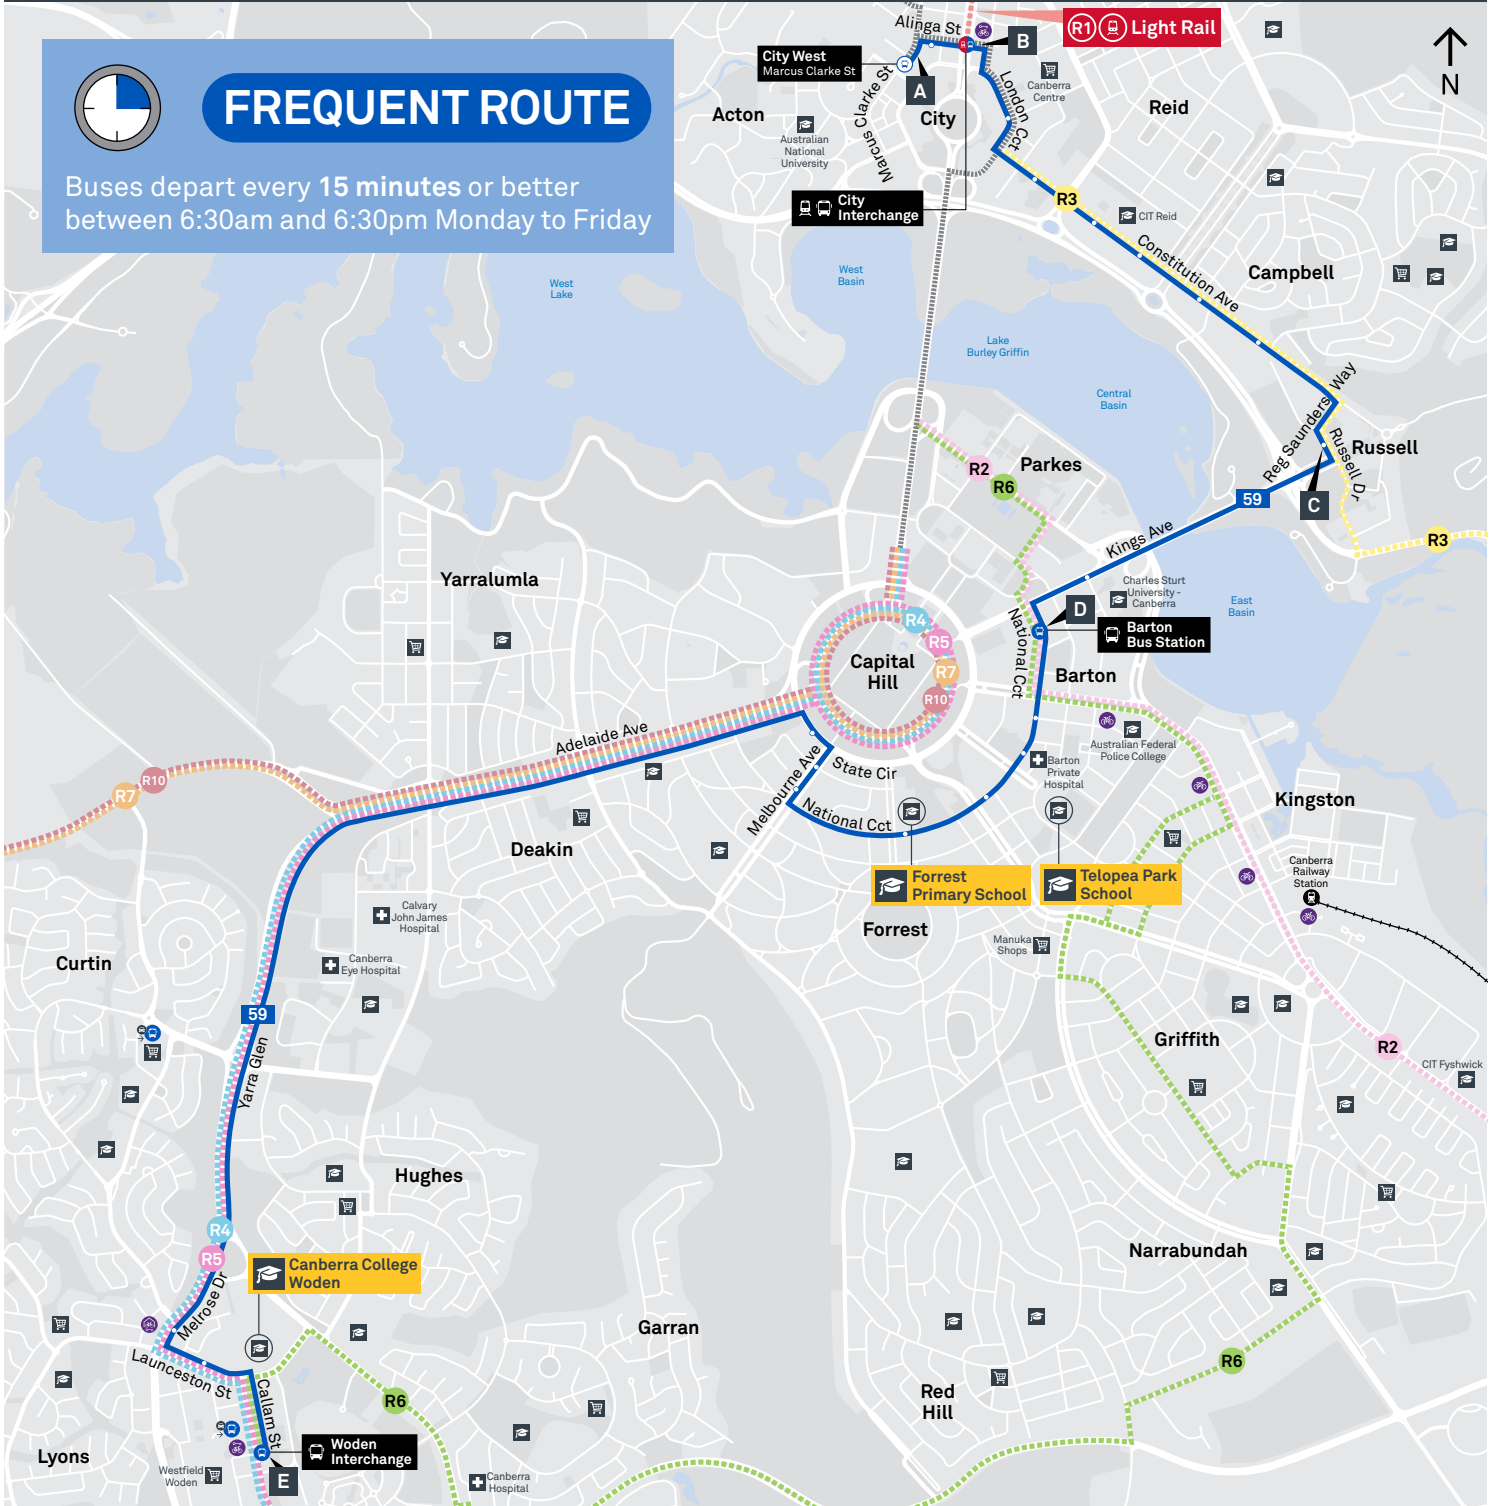

# CITY WEST TO WODEN

### ROUTE MAP

### FREQUENT ROUTE

Buses depart every 15 minutes or better between 6:30am and 6:30pm Monday to Friday

- Bus route
- Bus interchange
- Mode interchange
- Educational institution
- Hospital
- Bicycle lockers
- Park and Ride
- R2 RAPID route
- Bus terminus
- 59 Route number
- Shopping centre
- Bicycle rails
- Bicycle cage
- Bus stop / this side only