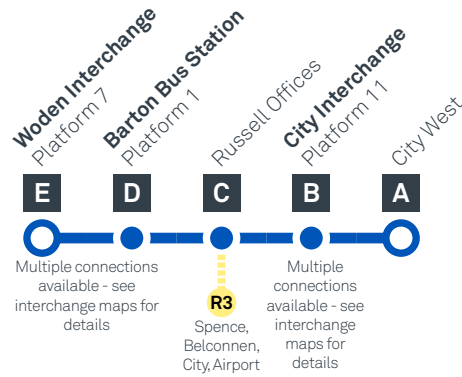

WODEN TO CITY WEST

via Forrest, Barton, Russell and City

Effective 10 October 2020

MONDAY TO FRIDAY

AM	59	5:41	5:56	5:59	6:08	6:13
	59	5:54	6:09	6:12	6:21	6:26
	59	6:08	6:23	6:26	6:35	6:40
	59	6:23	6:38	6:41	6:50	6:55
	59	6:39	6:54	6:57	7:06	7:11
	59	6:54	7:09	7:12	7:21	7:26
	59	7:08	7:23	7:26	7:36	7:41
	59	7:22	7:38	7:42	7:53	7:58
	59	7:38	7:56	8:00	8:11	8:16
	59	7:53	8:11	8:15	8:26	8:31
	59	H8:09	H8:27	H8:31	H8:42	H8:47
	59	S8:09	S8:28	S8:33	S8:44	S8:46
	59	8:25	8:43	8:47	8:58	9:03
	59	8:41	8:59	9:02	9:13	9:18
	59	8:56	9:12	9:15	9:26	9:31
	59	9:09	9:24	9:27	9:38	9:43
	59	9:23	9:38	9:41	9:52	9:57
	59	9:38	9:53	9:56	10:07	10:12
	59	9:53	10:08	10:11	10:22	10:27
	59	10:08	10:23	10:26	10:37	10:42
	59	10:23	10:38	10:41	10:52	10:57
	59	10:38	10:53	10:56	11:07	11:12
	59	10:53	11:08	11:11	11:22	11:27
	59	11:08	11:23	11:26	11:37	11:42
	59	11:23	11:38	11:41	11:52	11:57
	59	11:38	11:53	11:56	12:07	12:12
	59	11:53	12:08	12:11	12:22	12:27
PM	59	12:08	12:23	12:26	12:37	12:42
	59	12:23	12:38	12:41	12:52	12:57
	59	12:38	12:53	12:56	1:07	1:12
	59	12:53	1:08	1:11	1:22	1:27
	59	1:08	1:23	1:26	1:37	1:42
	59	1:23	1:38	1:41	1:52	1:57
	59	1:38	1:53	1:56	2:07	2:12
	59	1:53	2:08	2:11	2:22	2:27
	59	2:08	2:23	2:26	2:38	2:43
	59	2:23	2:39	2:43	2:55	3:00

Explanations

H Operates School Holidays Only

S Operates School Days Only