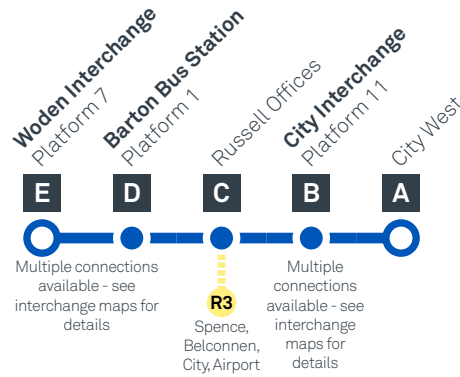

WODEN TO CITY WEST

via Forrest, Barton, Russell and City

Effective 10 October 2020

MONDAY TO FRIDAY (CONTINUED)

PM	59	2:38	2:55	2:59	3:11	3:16
	59	2:53	3:10	3:14	3:26	3:31
	59	S3:05	S3:24	S3:29	S3:40	S3:45
	59	H3:08	H3:25	H3:29	H3:41	H3:46
	59	3:24	3:41	3:45	3:57	4:02
	59	3:41	3:58	4:02	4:14	4:19
	59	3:56	4:13	4:17	4:29	4:34
	59	4:09	4:26	4:30	4:42	4:47
	59	4:23	4:40	4:44	4:56	5:01
	59	4:38	4:55	4:59	5:11	5:16
	59	4:53	5:10	5:14	5:26	5:31
	59	5:08	5:25	5:29	5:41	5:46
	59	5:22	5:38	5:41	5:53	5:58
	59	5:35	5:51	5:54	6:06	6:11
	59	5:52	6:08	6:11	6:23	6:28
	59	6:08	6:24	6:27	6:39	6:44
	59	6:23	6:39	6:42	6:54	6:59
	59	6:43	6:59	7:02	7:11	7:16
	59	7:03	7:17	7:20	7:29	7:34
	59	7:33	7:47	7:50	7:59	8:04
	59	8:33	8:47	8:50	8:59	9:04
	59	9:33	9:47	9:50	9:59	10:04
	59	10:33	10:47	10:50	10:59	11:04
	59	11:33	11:47	11:50	11:59	12:04

Explanations

H Operates School Holidays Only

S Operates School Days Only