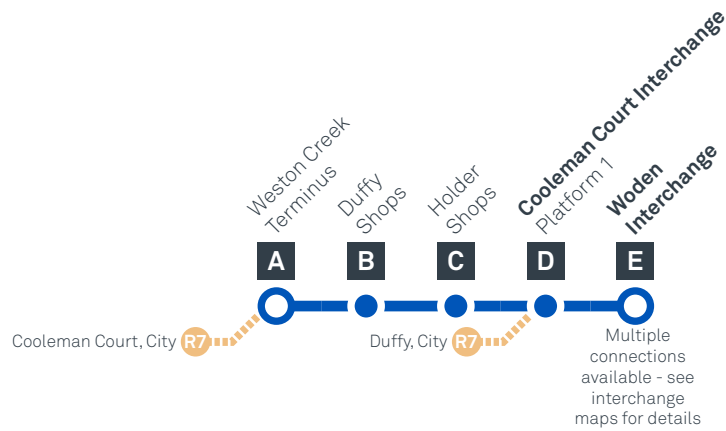

WESTON CREEK TO WODEN

via Duffy and Cooleman Court

Effective 10 October 2020

MONDAY TO FRIDAY

AM	65	5:39	5:41	5:44	5:48	5:57
	65	6:05	6:07	6:10	6:14	6:23
	65	6:25	6:27	6:30	6:34	6:43
	65	6:45	6:47	6:50	6:54	7:03
	65	7:08	7:10	7:13	7:17	7:26
	65	S 7:16	S 7:18	S 7:21	S 7:25	S 7:35
	65	7:26	7:28	7:31	7:37	7:49
	65	7:46	7:48	7:52	7:58	8:10
	65	8:02	8:04	8:08	8:14	8:26
	65	8:15	8:17	8:21	8:27	8:39
	65	8:47	8:49	8:53	8:59	9:09
	65	9:17	9:19	9:23	9:29	9:39
	65	9:43	9:45	9:49	9:55	10:05
	65	10:13	10:15	10:19	10:25	10:35
	65	10:43	10:45	10:49	10:55	11:05
	65	11:13	11:15	11:19	11:25	11:35
	65	11:43	11:45	11:49	11:55	12:05
PM	65	12:13	12:15	12:19	12:25	12:35
	65	12:43	12:45	12:49	12:55	1:05
	65	1:13	1:15	1:19	1:25	1:35
	65	1:43	1:45	1:49	1:55	2:05
	65	2:11	2:13	2:17	2:23	2:34
	65	2:40	2:42	2:46	2:52	3:04
	65	S 3:07	S 3:09	S 3:13	S 3:19	S 3:31
	65	H 3:10	H 3:12	H 3:16	H 3:22	H 3:34
	65	3:41	3:43	3:47	3:53	4:05
	65	4:13	4:15	4:19	4:25	4:37
	65	4:43	4:45	4:49	4:55	5:07
	65	5:13	5:15	5:19	5:25	5:35
	65	5:43	5:45	5:48	5:53	6:02
	65	6:11	6:13	6:16	6:21	6:30
	65	6:41	6:43	6:46	6:51	7:00
	65	7:11	7:13	7:16	7:20	7:28
	65	7:41	7:43	7:46	7:50	7:58
	65	8:11	8:13	8:16	8:20	8:28
	65	9:11	9:13	9:16	9:20	9:28
	65	10:11	10:13	10:16	10:20	10:28

WESTON CREEK TO WODEN

via Duffy and Cooleman Court

Effective 18 July 2020

65

ROUTE MAP

- Bus route
- Bus interchange
- Mode interchange
- Educational institution
- Hospital
- Bicycle lockers
- Park and Ride
- R4 RAPID route
- Bus terminus
- 65 Route number
- Shopping centre
- Bicycle rails
- Bicycle cage
- Bus stop / this side only