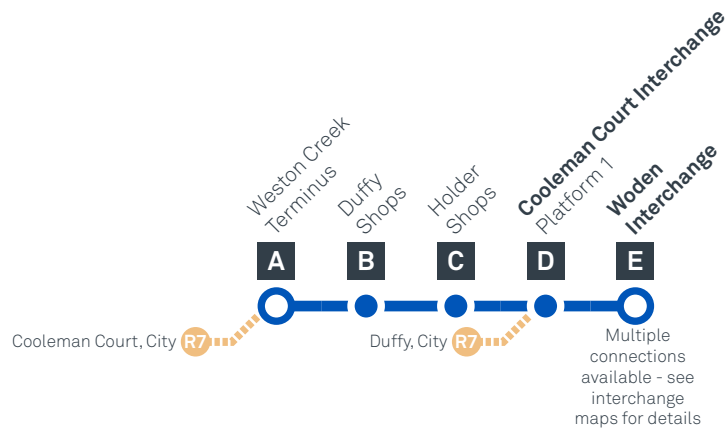

WESTON CREEK TO WODEN via Duffy and Cooleman Court

Effective 10 October 2020

SATURDAY

AM	65	6:47	6:49	6:52	6:58	7:08
	65	7:47	7:49	7:52	7:58	8:08
	65	8:47	8:49	8:52	8:58	9:10
	65	9:47	9:49	9:53	9:59	10:12
	65	10:47	10:49	10:53	10:59	11:12
PM	65	12:00	12:02	12:06	12:12	12:25
	65	2:00	2:02	2:06	2:12	2:25
	65	4:00	4:02	4:06	4:12	4:25
	65	6:00	6:02	6:05	6:11	6:23
	65	8:00	8:02	8:05	8:11	8:21
	65	10:00	10:02	10:05	10:11	10:21
AM	65	12:00	12:02	12:05	12:11	12:21

SUNDAY AND PUBLIC HOLIDAYS

AM	65	7:33	7:35	7:38	7:44	7:54
	65	9:33	9:35	9:39	9:45	9:58
	65	11:33	11:35	11:39	11:45	11:58
PM	65	1:33	1:35	1:39	1:45	1:58
	65	3:33	3:35	3:39	3:45	3:58
	65	5:33	5:35	5:38	5:44	5:56
	65	7:33	7:35	7:38	7:44	7:56
	65	9:33	9:35	9:38	9:44	9:54