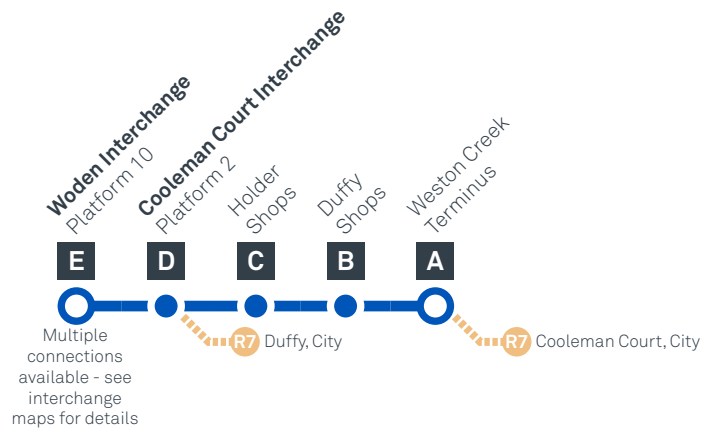

WODEN TO WESTON CREEK via Cooleman Court and Rivett

Effective 10 October 2020

MONDAY TO FRIDAY

AM	65	5:57	6:08	6:12	6:15	6:20
	65	6:26	6:37	6:41	6:44	6:49
	65	6:58	7:09	7:13	7:16	7:21
	65	7:18	7:29	7:33	7:36	7:40
	65	7:33	7:46	7:50	7:53	7:57
	65	7:56	8:09	8:13	8:16	8:20
	65	8:31	8:44	8:48	8:51	8:55
	65	9:00	9:13	9:17	9:21	9:25
	65	9:27	9:40	9:44	9:48	9:52
	65	9:55	10:08	10:12	10:16	10:20
	65	10:25	10:38	10:42	10:46	10:50
	65	10:55	11:08	11:12	11:16	11:20
	65	11:25	11:38	11:42	11:46	11:50
	65	11:55	12:08	12:12	12:16	12:20
PM	65	12:25	12:38	12:42	12:46	12:50
	65	12:55	1:08	1:12	1:16	1:20
	65	1:25	1:38	1:42	1:46	1:50
	65	1:55	2:08	2:12	2:16	2:20
	65	2:25	2:39	2:44	2:48	2:52
	65	2:55	3:09	3:14	3:18	3:22
	65	3:25	3:39	3:44	3:48	3:52
	65	3:55	4:09	4:14	4:18	4:22
	65	4:10	4:24	4:29	4:33	4:37
	65	4:29	4:43	4:48	4:52	4:56
	65	4:59	5:13	5:18	5:22	5:26
	65	5:27	5:39	5:44	5:48	5:52
	65	5:55	6:07	6:12	6:16	6:20
	65	6:24	6:36	6:41	6:45	6:49
	65	6:53	7:05	7:09	7:12	7:16
	65	7:25	7:36	7:40	7:43	7:47
	65	7:55	8:06	8:10	8:13	8:17
	65	8:55	9:06	9:10	9:13	9:17
	65	9:55	10:06	10:10	10:13	10:17
	65	10:55	11:06	11:10	11:13	11:17

WODEN TO WESTON CREEK via Cooleman Court and Rivett

Effective 10 October 2020

SATURDAY

AM	65	6:44	6:54	6:59	7:02	7:07
	65	7:44	7:54	7:59	8:02	8:07
	65	8:44	8:54	8:59	9:02	9:07
	65	9:44	9:56	10:01	10:04	10:09
	65	10:44	10:56	11:01	11:04	11:09
PM	65	12:00	12:12	12:17	12:20	12:25
	65	2:00	2:12	2:17	2:20	2:25
	65	4:00	4:12	4:17	4:20	4:25
	65	6:00	6:11	6:16	6:19	6:24
	65	8:00	8:10	8:15	8:18	8:23
	65	10:00	10:10	10:15	10:18	10:23
AM	65	12:00	12:10	12:15	12:18	12:23

WESTON CREEK TO WODEN

via Duffy and Cooleman Court

Effective 18 July 2020

65

ROUTE MAP

- Bus route
- Bus interchange
- Mode interchange
- Educational institution
- Hospital
- Bicycle lockers
- Park and Ride
- R4 RAPID route
- Bus terminus
- 65 Route number
- Shopping centre
- Bicycle rails
- Bicycle cage
- Bus stop / this side only