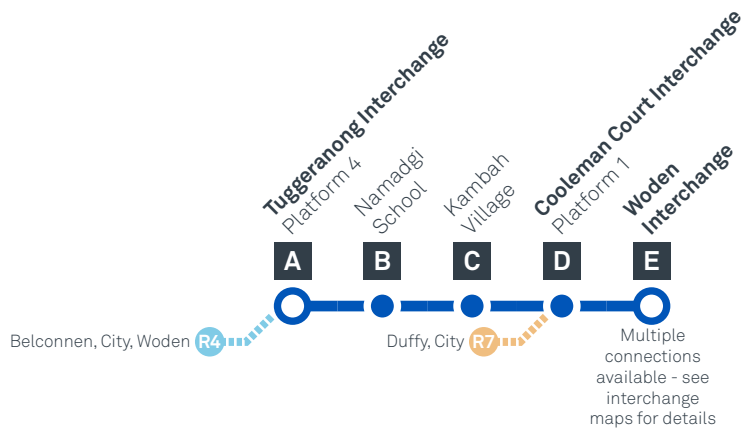

# TUGGERANONG TO WODEN via Kambah East and Cooleman Court

Effective 10 October 2020

# WODEN TO TUGGERANONG via Coleman Court and Kambah East

Effective 10 October 2020

# TUGGERANONG TO WODEN