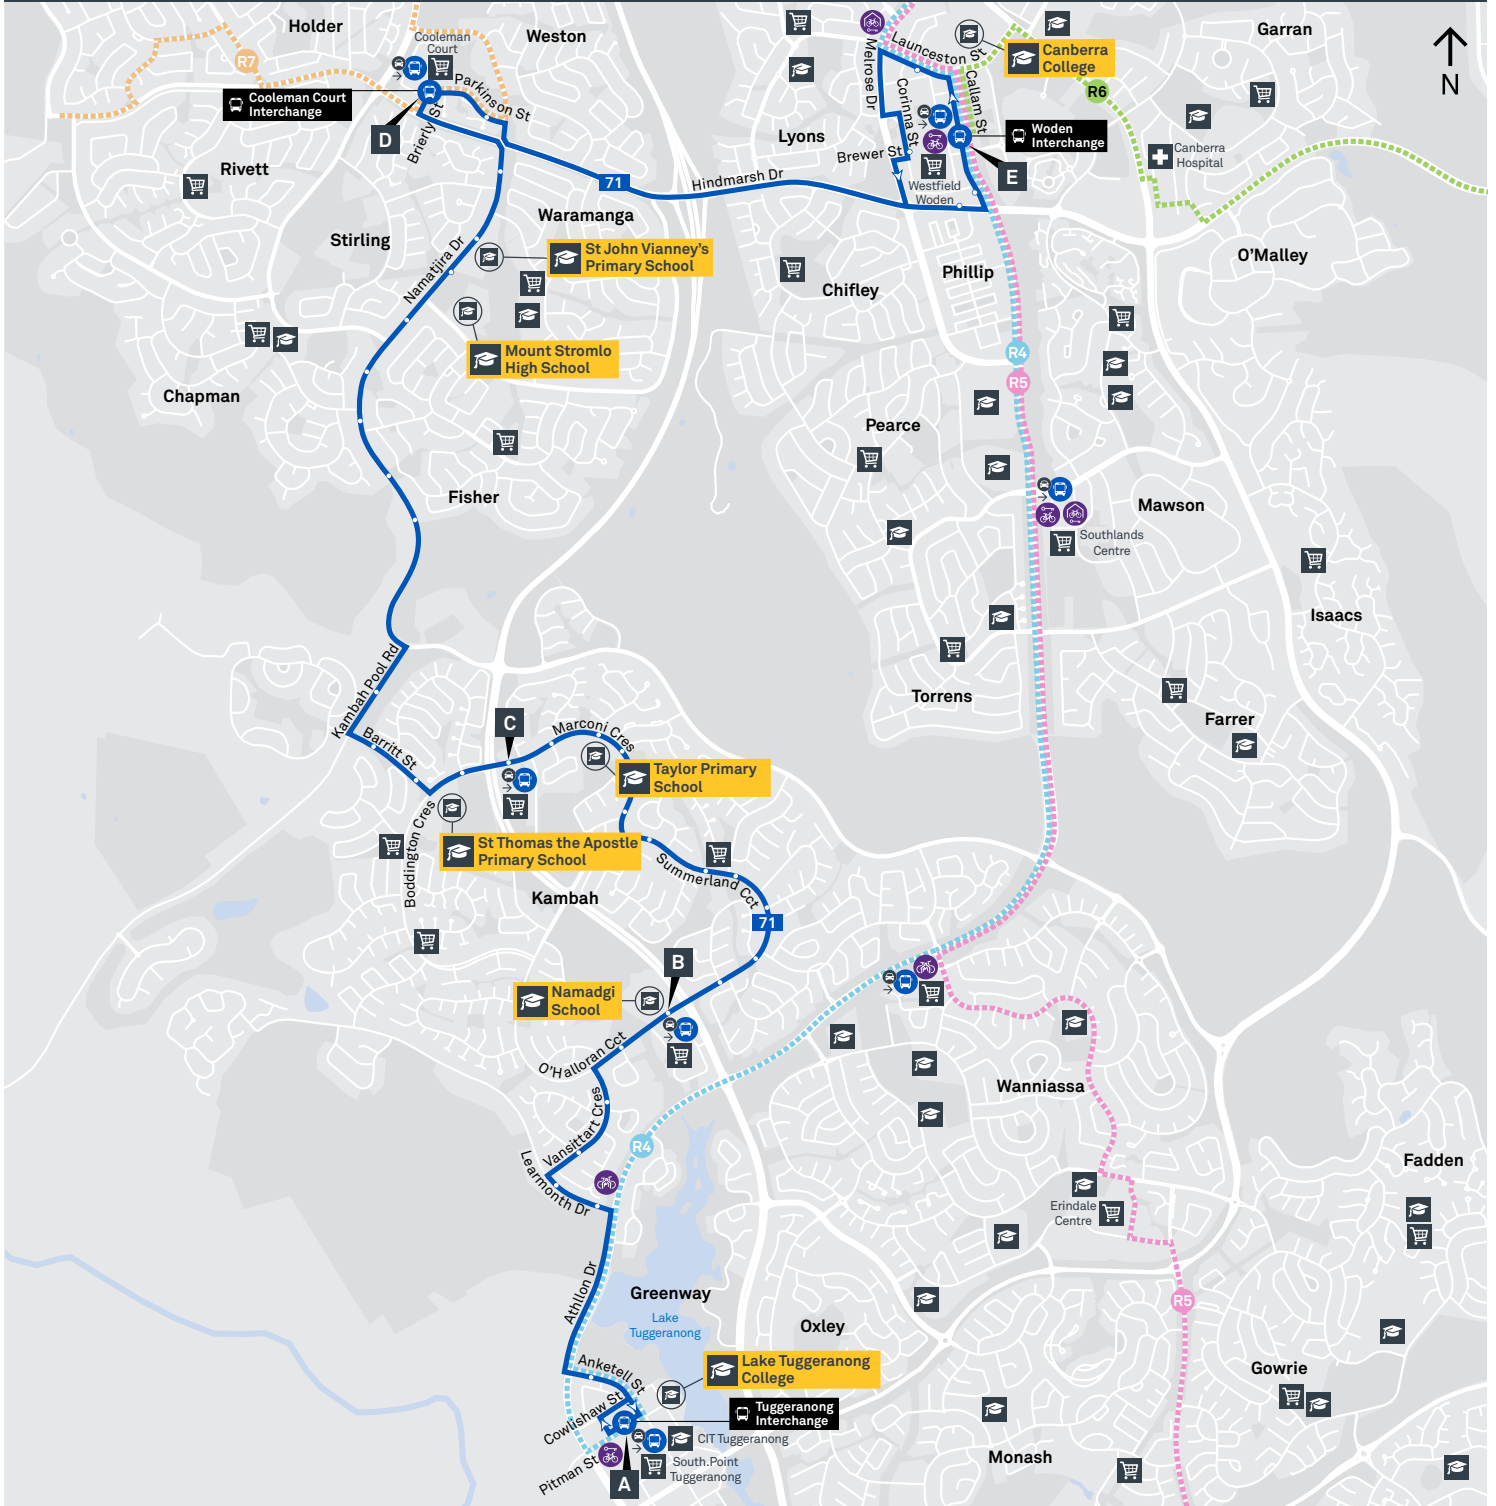

# WODEN TO TUGGERANONG via Cooleman Court and Kambah East

Effective 10 October 2020

# TUGGERANONG TO WODEN

## via Kambah East and Coleman Court

Effective 18 July 2020

### ROUTE MAP

- Bus route
- Bus interchange
- Mode interchange
- Educational institution
- Hospital
- Bicycle lockers
- Park and Ride
- R4 RAPID route
- Bus terminus
- 71 Route number
- Shopping centre
- Bicycle rails
- Bicycle cage
- Bus stop / this side only