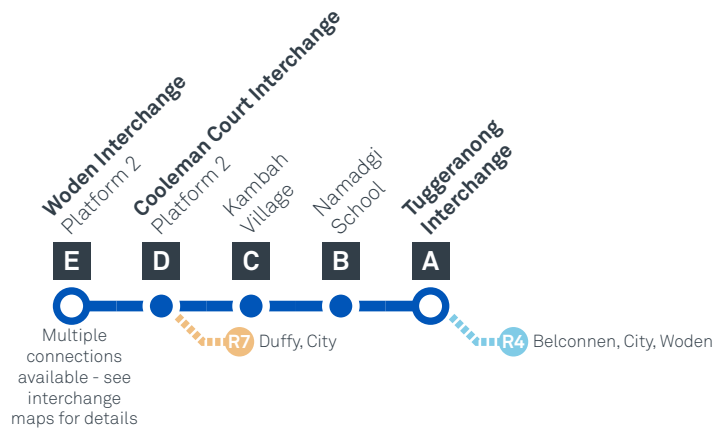

# WODEN TO TUGGERANONG via Coleman Court and Kambah East

Effective 10 October 2020

# WODEN TO TUGGERANONG via Cooleman Court and Kambah East

Effective 10 October 2020