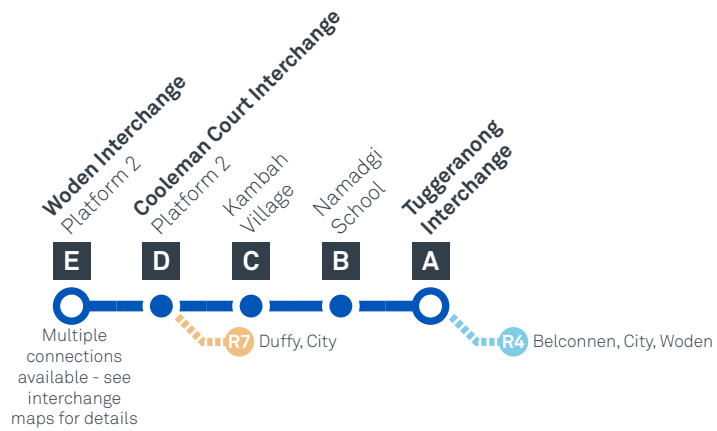

# TUGGERANONG TO WODEN via Kambah East and Cooleman Court

Effective 10 October 2020

## SATURDAY

AM	71	6:20	6:28	6:34	6:43	6:52
	71	7:20	7:28	7:34	7:43	7:52
	71	8:20	8:28	8:34	8:43	8:52
	71	9:20	9:29	9:36	9:46	9:57
	71	10:20	10:29	10:36	10:46	10:57
	71	11:20	11:29	11:36	11:46	11:57
PM	71	<b>1:20</b>	<b>1:29</b>	<b>1:36</b>	<b>1:46</b>	<b>1:57</b>
	71	<b>3:20</b>	<b>3:29</b>	<b>3:36</b>	<b>3:46</b>	<b>3:57</b>
	71	<b>5:20</b>	<b>5:28</b>	<b>5:34</b>	<b>5:44</b>	<b>5:54</b>
	71	<b>7:20</b>	<b>7:28</b>	<b>7:34</b>	<b>7:44</b>	<b>7:54</b>
	71	<b>9:20</b>	<b>9:27</b>	<b>9:32</b>	<b>9:41</b>	<b>9:49</b>
	71	<b>11:20</b>	<b>11:27</b>	<b>11:32</b>	<b>11:41</b>	<b>11:49</b>

# WODEN TO TUGGERANONG via Coleman Court and Kambah East

Effective 10 October 2020

# WODEN TO TUGGERANONG via Cooleman Court and Kambah East

Effective 10 October 2020