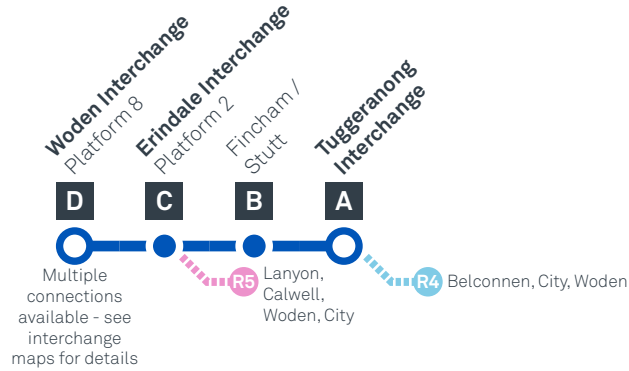

WODEN TO TUGGERANONG

via Erindale, Wanniassa and Oxley

Effective 10 October 2020

SATURDAY

AM	72	6:19	6:36	6:43	6:58
	72	7:19	7:36	7:43	7:58
	72	8:19	8:36	8:43	8:58
	72	9:19	9:38	9:45	10:02
	72	10:19	10:38	10:45	11:02
PM	72	12:19	12:38	12:45	1:02
	72	2:19	2:38	2:45	3:02
	72	4:19	4:38	4:45	5:02
	72	6:19	6:37	6:44	7:00
	72	8:19	8:36	8:43	8:57
	72	10:19	10:36	10:43	10:57
AM	72	12:19	12:36	12:43	12:57

SUNDAY AND PUBLIC HOLIDAYS

AM	72	7:59	8:16	8:23	8:38
	72	9:59	10:18	10:25	10:42
	72	11:59	12:18	12:25	12:42
PM	72	1:59	2:18	2:25	2:42
	72	3:59	4:18	4:25	4:42
	72	5:59	6:17	6:24	6:40
	72	8:00	8:17	8:24	8:38