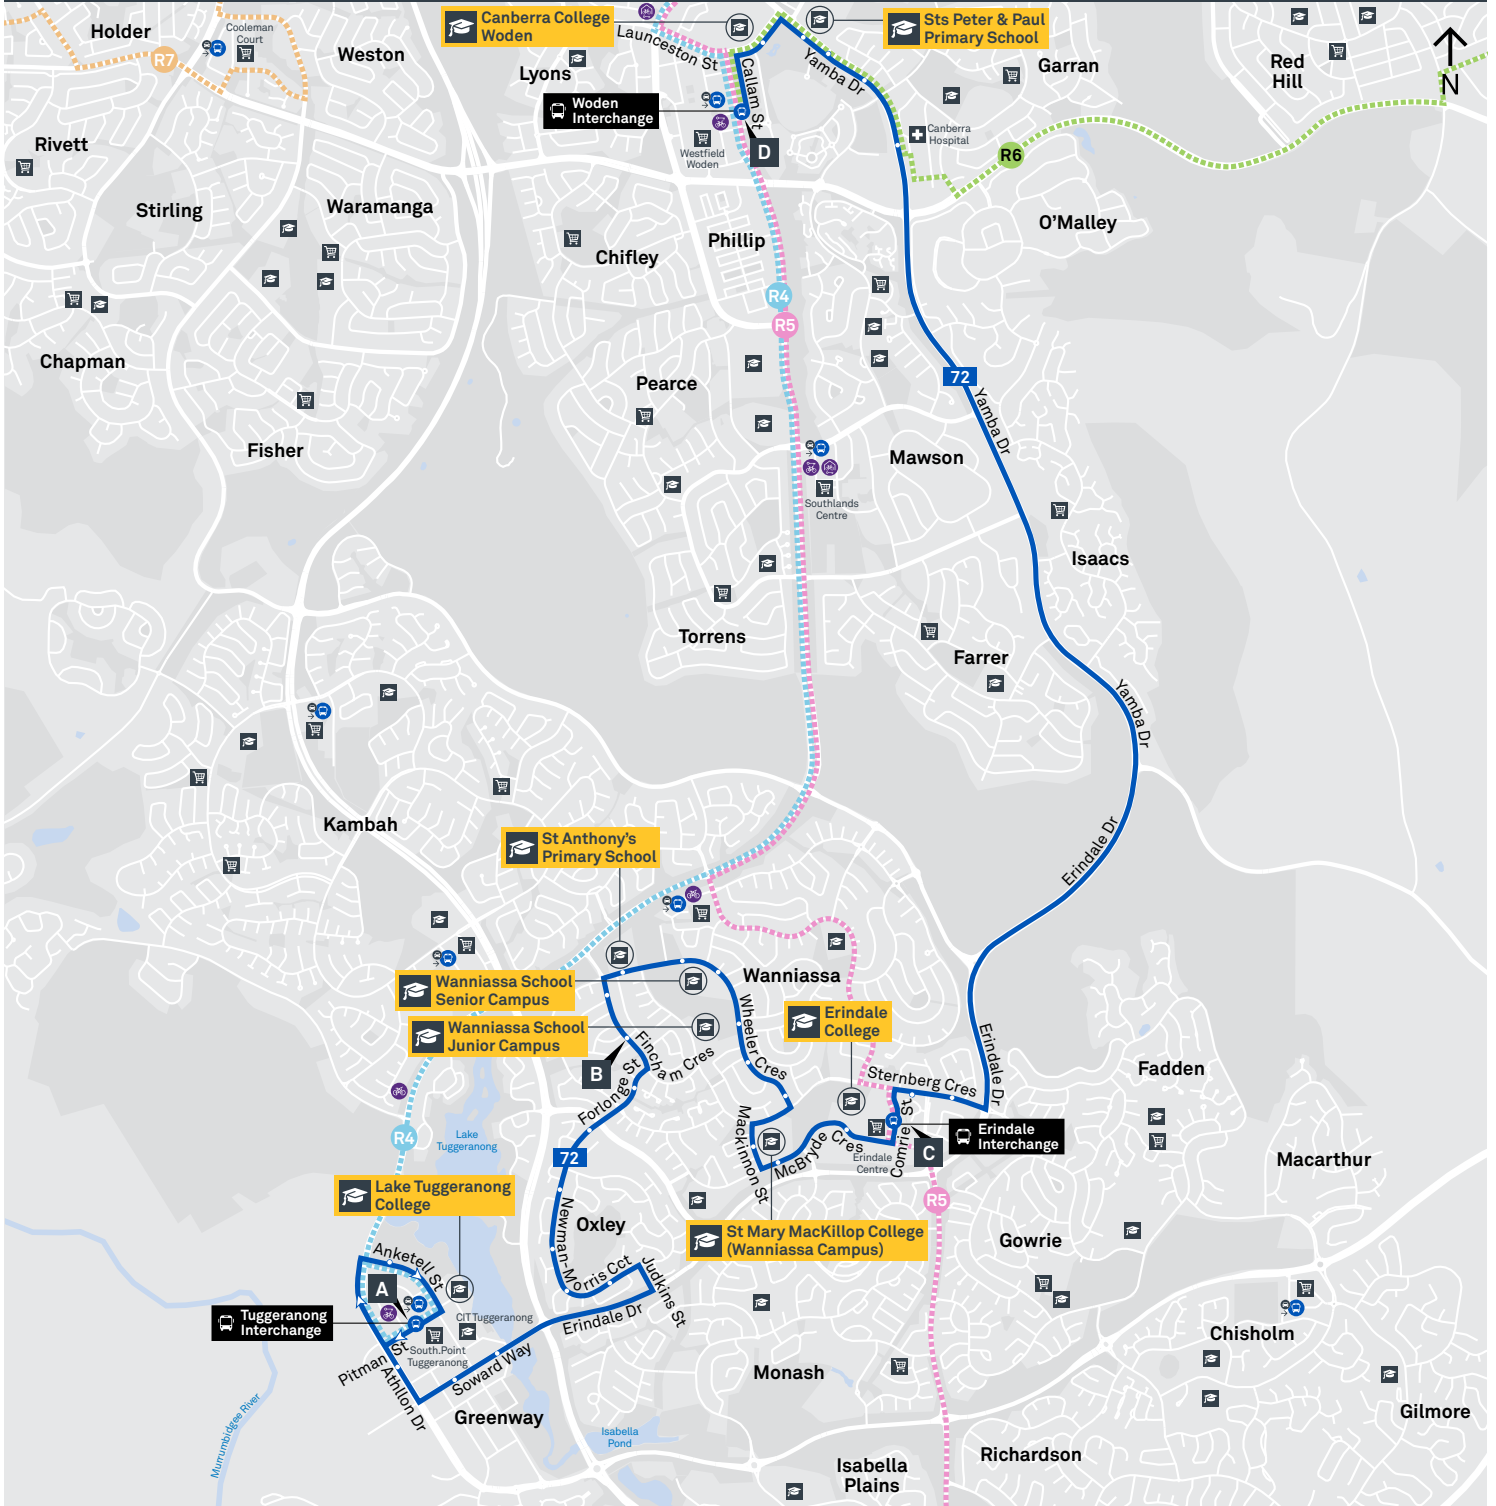

# TUGGERANONG TO WODEN via Oxley, Wanniasa and Erindale

Effective 10 October 2020

# TUGGERANONG TO WODEN

## via Oxley, Wanniassa and Erindale

Effective 18 July 2020

### ROUTE MAP

- Bus route
- Bus interchange
- Mode interchange
- Educational institution
- Hospital
- Bicycle lockers
- Park and Ride
- R4 RAPID route
- Bus terminus
- 72 Route number
- Shopping centre
- Bicycle rails
- Bicycle cage
- Bus stop / this side only