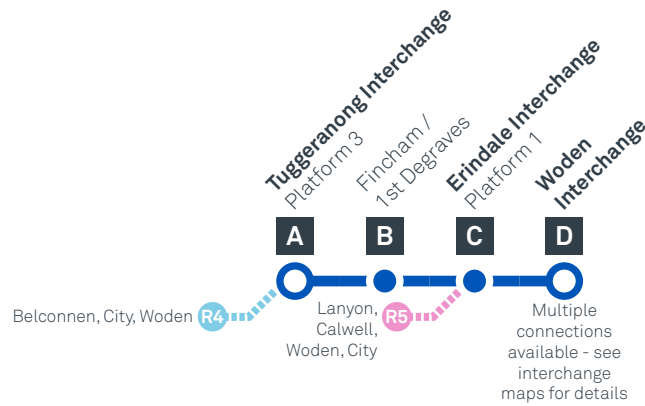

# TUGGERANONG TO WODEN

## via Oxley, Wanniasa and Erindale

Effective 10 October 2020

# TUGGERANONG TO WODEN via Oxley, Wanniasa and Erindale

Effective 10 October 2020

### ROUTE MAP

- Bus route
- Bus interchange
- Mode interchange
- Educational institution
- Hospital
- Bicycle lockers
- Park and Ride
- R4 RAPID route
- Bus terminus
- 72 Route number
- Shopping centre
- Bicycle rails
- Bicycle cage
- Bus stop / this side only