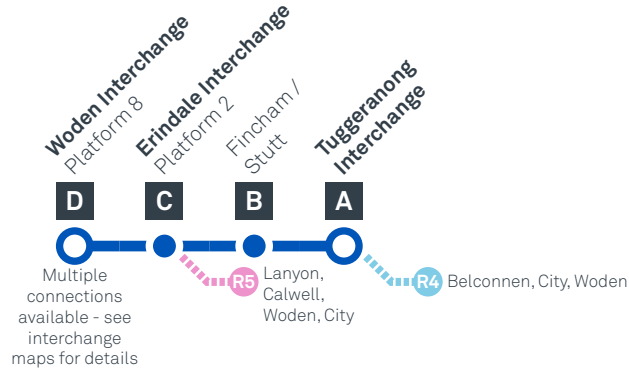

WODEN TO TUGGERANONG

via Erindale, Wanniassa and Oxley

Effective 10 October 2020

MONDAY TO FRIDAY

AM	72	5:33	5:50	5:57	6:12
	72	6:03	6:20	6:27	6:42
	72	6:30	6:47	6:54	7:09
	72	7:01	7:18	7:25	7:41
	72	7:29	7:49	7:56	8:13
	72	8:03	8:23	8:30	8:47
	72	8:32	8:52	8:59	9:14
	72	9:03	9:20	9:27	9:42
	72	9:33	9:50	9:57	10:12
	72	10:03	10:20	10:27	10:42
	72	10:33	10:50	10:57	11:12
	72	11:03	11:20	11:27	11:42
	72	11:33	11:50	11:57	12:12
PM	72	12:03	12:20	12:27	12:42
	72	12:33	12:50	12:57	1:12
	72	1:03	1:20	1:27	1:42
	72	1:33	1:50	1:57	2:12
	72	2:02	2:19	2:26	2:42
	72	2:31	2:51	2:58	3:14
	72	2:58	3:18	3:25	3:41
	72	H3:28	H3:48	H3:55	H4:11
	72	S3:34	S3:54	S4:01	S4:17
	72	S3:47	S4:07	S4:14	S4:30
	72	4:00	4:20	4:27	4:43
	72	4:30	4:50	4:57	5:13
	72	5:00	5:20	5:27	5:42
	72	5:30	5:50	5:57	6:12
	72	6:01	6:21	6:28	6:43
	72	6:29	6:49	6:56	7:10
	72	7:03	7:20	7:27	7:41
	72	7:33	7:50	7:57	8:11
	72	8:02	8:19	8:26	8:40
	72	8:42	8:59	9:06	9:20
	72	9:42	9:59	10:06	10:20
	72	10:42	10:59	11:06	11:20
	72	11:42	11:59	12:06	12:20

Explanations

H Operates School Holidays Only

S Operates School Days Only