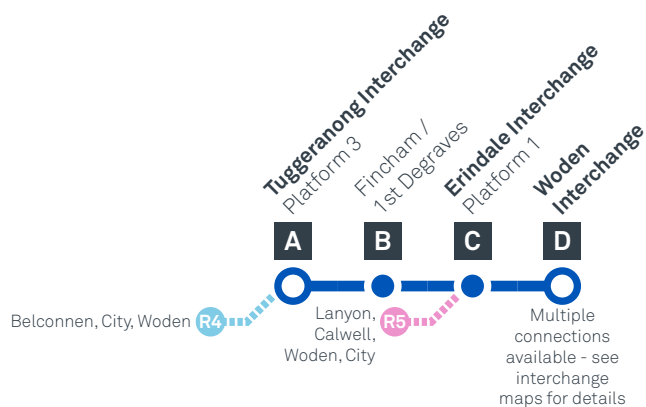

# TUGGERANONG TO WODEN

## via Oxley, Wanniasa and Erindale

Effective 10 October 2020

# TUGGERANONG TO WODEN via Oxley, Wanniasa and Erindale

Effective 10 October 2020

### ROUTE MAP

- Bus route
- Bus interchange
- Mode interchange
- Educational institution
- Hospital
- Bicycle lockers
- Park and Ride
- R4 RAPID route
- Bus terminus
- 72 Route number
- Shopping centre
- Bicycle rails
- Bicycle cage
- Bus stop / this side only