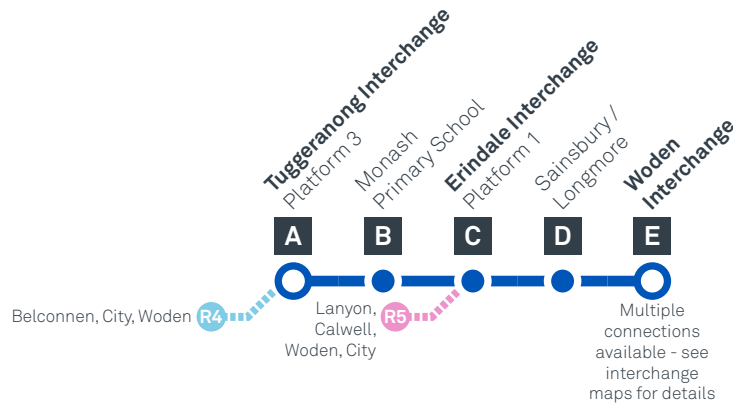

TUGGERANONG TO WODEN

via Monash, Erindale and Wanniasa

Effective 10 October 2020

MONDAY TO FRIDAY

AM	73	5:30	5:38	5:44	5:54	6:04
	73	5:57	6:05	6:11	6:21	6:31
	73	6:29	6:37	6:43	6:53	7:03
	73	6:57	7:05	7:11	7:21	7:31
	73	7:21	7:29	7:36	7:46	7:56
	73	7:53	8:03	8:10	8:20	8:30
	73	8:27	8:37	8:44	8:54	9:04
	73	8:57	9:07	9:12	9:22	9:32
	73	9:23	9:33	9:38	9:48	9:58
	73	9:53	10:03	10:08	10:18	10:28
	73	10:23	10:33	10:38	10:48	10:58
	73	10:53	11:03	11:08	11:18	11:28
	73	11:23	11:33	11:38	11:48	11:58
	73	11:53	12:03	12:08	12:18	12:28
PM	73	12:23	12:33	12:38	12:48	12:58
	73	12:53	1:03	1:08	1:18	1:28
	73	1:23	1:33	1:38	1:48	1:58
	73	1:53	2:03	2:08	2:18	2:28
	73	2:24	2:34	2:41	2:51	3:01
	73	2:51	3:02	3:09	3:19	3:29
	73	3:09	3:20	3:27	3:37	3:47
	73	3:27	3:38	3:45	3:55	4:05
	73	3:58	4:09	4:16	4:26	4:36
	73	4:16	4:27	4:34	4:44	4:54
	73	4:34	4:45	4:52	5:02	5:12
	73	4:53	5:04	5:11	5:21	5:31
	73	5:23	5:34	5:40	5:50	6:00
	73	5:54	6:05	6:11	6:21	6:31
	73	6:24	6:35	6:41	6:51	7:01
	73	6:53	7:03	7:08	7:18	7:28
	73	7:23	7:31	7:36	7:46	7:56
	73	7:52	8:00	8:05	8:15	8:25
	73	8:23	8:31	8:36	8:46	8:56
	73	9:23	9:31	9:36	9:46	9:56
	73	10:23	10:31	10:36	10:46	10:56
	73	11:23	11:31	11:36	11:46	11:56

TUGGERANONG TO WODEN via Monash, Erindale and Wanniasa

Effective 10 October 2020

SATURDAY

AM	73	6:47	6:55	7:01	7:11	7:21
	73	7:47	7:55	8:01	8:11	8:21
	73	8:47	8:55	9:01	9:11	9:21
	73	9:47	9:56	10:03	10:13	10:23
	73	10:47	10:56	11:03	11:13	11:23
	73	11:15	11:24	11:31	11:41	11:51
PM	73	1:12	1:21	1:28	1:38	1:48
	73	3:12	3:21	3:28	3:38	3:48
	73	5:12	5:21	5:27	5:37	5:47
	73	7:12	7:21	7:27	7:37	7:47
	73	9:12	9:19	9:24	9:34	9:44
	73	11:12	11:19	11:24	11:34	11:44

TUGGERANONG TO WODEN via Monash, Erindale and Wanniasa

Effective 18 July 2020

73

ROUTE MAP

- Bus route
- Bus interchange
- Mode interchange
- Educational institution
- Hospital
- Bicycle lockers
- Park and Ride
- R4 RAPID route
- Bus terminus
- 73 Route number
- Shopping centre
- Bicycle rails
- Bicycle cage
- Bus stop / this side only