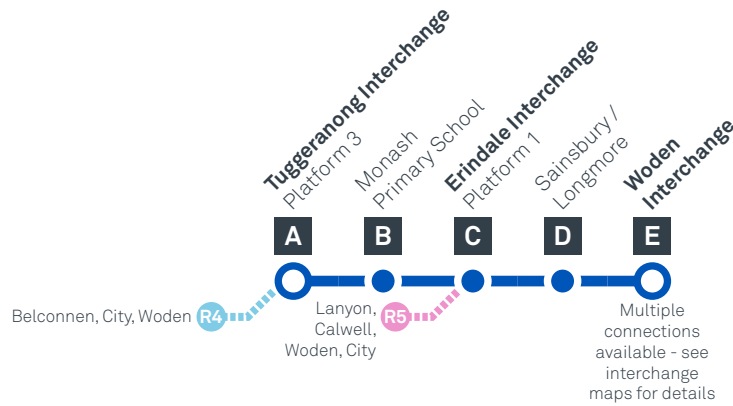

TUGGERANONG TO WODEN

via Monash, Erindale and Wanniasa

Effective 10 October 2020

MONDAY TO FRIDAY

AM	73	5:30	5:38	5:44	5:54	6:04
	73	5:57	6:05	6:11	6:21	6:31
	73	6:29	6:37	6:43	6:53	7:03
	73	6:57	7:05	7:11	7:21	7:31
	73	7:21	7:29	7:36	7:46	7:56
	73	7:53	8:03	8:10	8:20	8:30
	73	8:27	8:37	8:44	8:54	9:04
	73	8:57	9:07	9:12	9:22	9:32
	73	9:23	9:33	9:38	9:48	9:58
	73	9:53	10:03	10:08	10:18	10:28
	73	10:23	10:33	10:38	10:48	10:58
	73	10:53	11:03	11:08	11:18	11:28
	73	11:23	11:33	11:38	11:48	11:58
	73	11:53	12:03	12:08	12:18	12:28
PM	73	12:23	12:33	12:38	12:48	12:58
	73	12:53	1:03	1:08	1:18	1:28
	73	1:23	1:33	1:38	1:48	1:58
	73	1:53	2:03	2:08	2:18	2:28
	73	2:24	2:34	2:41	2:51	3:01
	73	2:51	3:02	3:09	3:19	3:29
	73	3:09	3:20	3:27	3:37	3:47
	73	3:27	3:38	3:45	3:55	4:05
	73	3:58	4:09	4:16	4:26	4:36
	73	4:16	4:27	4:34	4:44	4:54
	73	4:34	4:45	4:52	5:02	5:12
	73	4:53	5:04	5:11	5:21	5:31
	73	5:23	5:34	5:40	5:50	6:00
	73	5:54	6:05	6:11	6:21	6:31
	73	6:24	6:35	6:41	6:51	7:01
	73	6:53	7:03	7:08	7:18	7:28
	73	7:23	7:31	7:36	7:46	7:56
	73	7:52	8:00	8:05	8:15	8:25
	73	8:23	8:31	8:36	8:46	8:56
	73	9:23	9:31	9:36	9:46	9:56
	73	10:23	10:31	10:36	10:46	10:56
	73	11:23	11:31	11:36	11:46	11:56

TUGGERANONG TO WODEN via Monash, Erindale and Wanniasa

Effective 10 October 2020

SATURDAY

AM	73	6:47	6:55	7:01	7:11	7:21
	73	7:47	7:55	8:01	8:11	8:21
	73	8:47	8:55	9:01	9:11	9:21
	73	9:47	9:56	10:03	10:13	10:23
	73	10:47	10:56	11:03	11:13	11:23
	73	11:15	11:24	11:31	11:41	11:51
PM	73	1:12	1:21	1:28	1:38	1:48
	73	3:12	3:21	3:28	3:38	3:48
	73	5:12	5:21	5:27	5:37	5:47
	73	7:12	7:21	7:27	7:37	7:47
	73	9:12	9:19	9:24	9:34	9:44
	73	11:12	11:19	11:24	11:34	11:44

TUGGERANONG TO WODEN via Monash, Erindale and Wanniasa

Effective 18 July 2020

73

ROUTE MAP

- Bus route
- Bus interchange
- Mode interchange
- Educational institution
- Hospital
- Bicycle lockers
- Park and Ride
- R4 RAPID route
- Bus terminus
- 73 Route number
- Shopping centre
- Bicycle rails
- Bicycle cage
- Bus stop / this side only