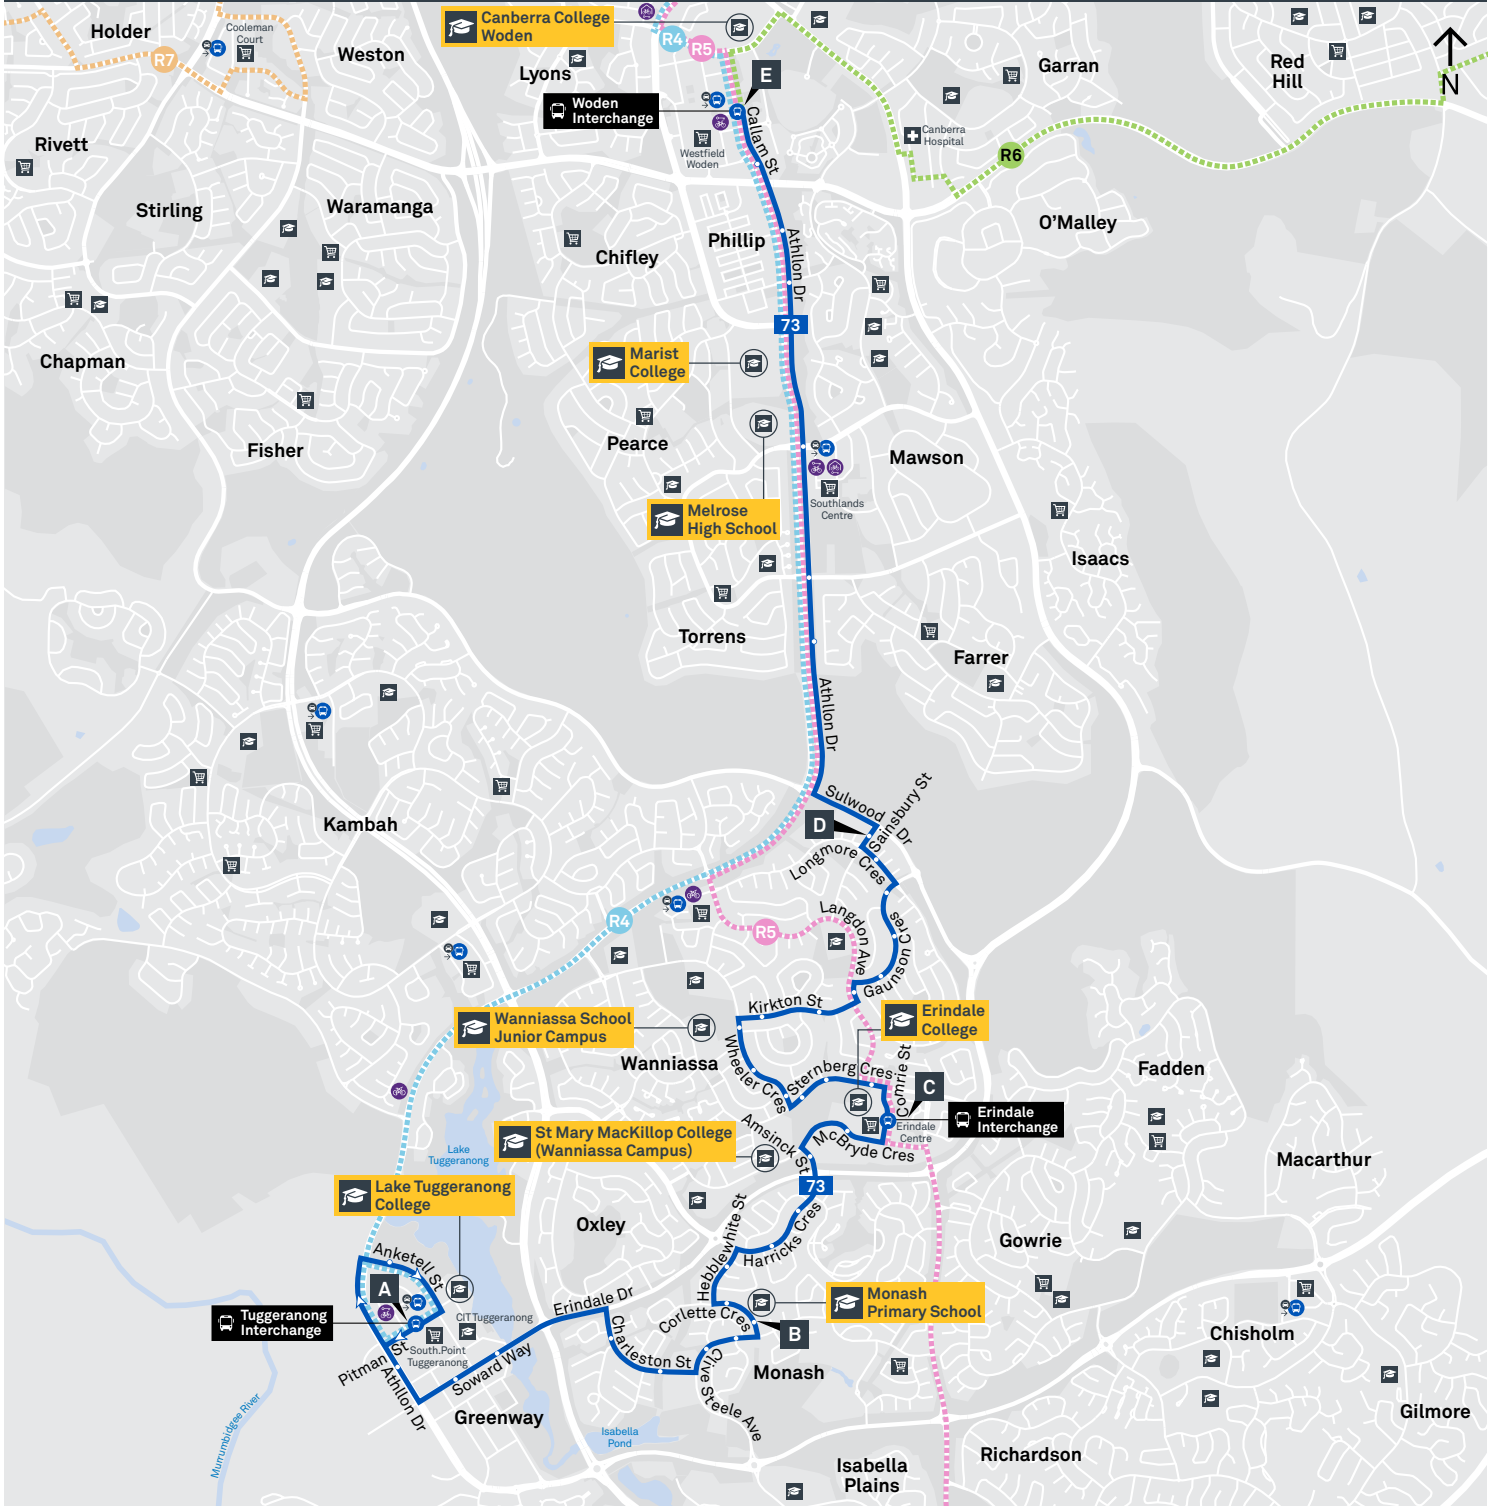

WODEN TO TUGGERANONG via Wanniassa, Erindale and Monash

Effective 10 October 2020

MONDAY TO FRIDAY

AM	73	5:46	5:56	6:06	6:10	6:23
	73	6:20	6:30	6:40	6:44	6:57
	73	6:48	6:58	7:08	7:12	7:25
	73	7:17	7:27	7:37	7:42	7:56
	73	7:49	7:59	8:09	8:14	8:28
	73	8:20	8:30	8:40	8:45	8:59
	73	8:50	9:00	9:10	9:14	9:27
	73	9:17	9:27	9:37	9:41	9:54
	73	9:45	9:55	10:05	10:09	10:22
	73	10:15	10:25	10:35	10:39	10:52
	73	10:45	10:55	11:05	11:09	11:22
	73	11:15	11:25	11:35	11:39	11:52
	73	11:45	11:55	12:05	12:09	12:22
PM	73	12:15	12:25	12:35	12:39	12:52
	73	12:45	12:55	1:05	1:09	1:22
	73	1:15	1:25	1:35	1:39	1:52
	73	1:45	1:55	2:05	2:09	2:22
	73	2:14	2:24	2:34	2:39	2:53
	73	2:42	2:52	3:02	3:07	3:21
	73	3:16	3:26	3:36	3:41	3:55
	73	3:49	3:59	4:09	4:14	4:28
	73	4:19	4:29	4:39	4:44	4:58
	73	4:45	4:55	5:05	5:10	5:24
	73	5:14	5:24	5:34	5:38	5:50
	73	5:45	5:55	6:05	6:09	6:21
	73	6:15	6:25	6:35	6:39	6:51
	73	6:45	6:55	7:05	7:09	7:21
	73	7:15	7:25	7:35	7:39	7:51
	73	7:45	7:55	8:05	8:09	8:21
	73	8:15	8:25	8:35	8:39	8:51
	73	9:15	9:25	9:35	9:39	9:51
	73	10:15	10:25	10:35	10:39	10:51
	73	11:15	11:25	11:35	11:39	11:51

WODEN TO TUGGERANONG

via Wanniassa, Erindale and Monash

Effective 10 October 2020

SATURDAY

AM	73	6:32	6:42	6:52	6:56	7:09
	73	7:32	7:42	7:52	7:56	8:09
	73	8:32	8:42	8:52	8:56	9:10
	73	9:32	9:42	9:52	9:57	10:11
	73	10:32	10:42	10:52	10:57	11:11
	73	11:01	11:11	11:21	11:26	11:40
PM	73	1:01	1:11	1:21	1:26	1:40
	73	3:01	3:11	3:21	3:26	3:40
	73	5:01	5:11	5:21	5:26	5:39
	73	7:01	7:11	7:21	7:26	7:39
	73	9:01	9:11	9:21	9:25	9:37
	73	11:01	11:11	11:21	11:25	11:37

TUGGERANONG TO WODEN via Monash, Erindale and Wanniasa

Effective 18 July 2020

73

ROUTE MAP

- Bus route
- Bus interchange
- Mode interchange
- Educational institution
- Hospital
- Bicycle lockers
- Park and Ride
- R4 RAPID route
- Bus terminus
- 73 Route number
- Shopping centre
- Bicycle rails
- Bicycle cage
- Bus stop / this side only