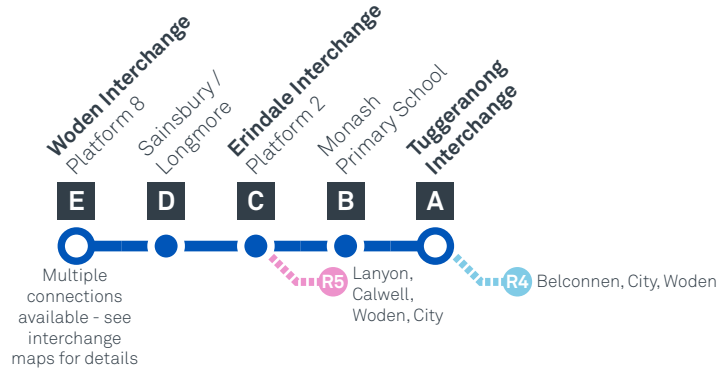

WODEN TO TUGGERANONG via Wanniassa, Erindale and Monash

Effective 10 October 2020

MONDAY TO FRIDAY

AM	73	5:46	5:56	6:06	6:10	6:23
	73	6:20	6:30	6:40	6:44	6:57
	73	6:48	6:58	7:08	7:12	7:25
	73	7:17	7:27	7:37	7:42	7:56
	73	7:49	7:59	8:09	8:14	8:28
	73	8:20	8:30	8:40	8:45	8:59
	73	8:50	9:00	9:10	9:14	9:27
	73	9:17	9:27	9:37	9:41	9:54
	73	9:45	9:55	10:05	10:09	10:22
	73	10:15	10:25	10:35	10:39	10:52
	73	10:45	10:55	11:05	11:09	11:22
	73	11:15	11:25	11:35	11:39	11:52
	73	11:45	11:55	12:05	12:09	12:22
PM	73	12:15	12:25	12:35	12:39	12:52
	73	12:45	12:55	1:05	1:09	1:22
	73	1:15	1:25	1:35	1:39	1:52
	73	1:45	1:55	2:05	2:09	2:22
	73	2:14	2:24	2:34	2:39	2:53
	73	2:42	2:52	3:02	3:07	3:21
	73	3:16	3:26	3:36	3:41	3:55
	73	3:49	3:59	4:09	4:14	4:28
	73	4:19	4:29	4:39	4:44	4:58
	73	4:45	4:55	5:05	5:10	5:24
	73	5:14	5:24	5:34	5:38	5:50
	73	5:45	5:55	6:05	6:09	6:21
	73	6:15	6:25	6:35	6:39	6:51
	73	6:45	6:55	7:05	7:09	7:21
	73	7:15	7:25	7:35	7:39	7:51
	73	7:45	7:55	8:05	8:09	8:21
	73	8:15	8:25	8:35	8:39	8:51
	73	9:15	9:25	9:35	9:39	9:51
	73	10:15	10:25	10:35	10:39	10:51
	73	11:15	11:25	11:35	11:39	11:51