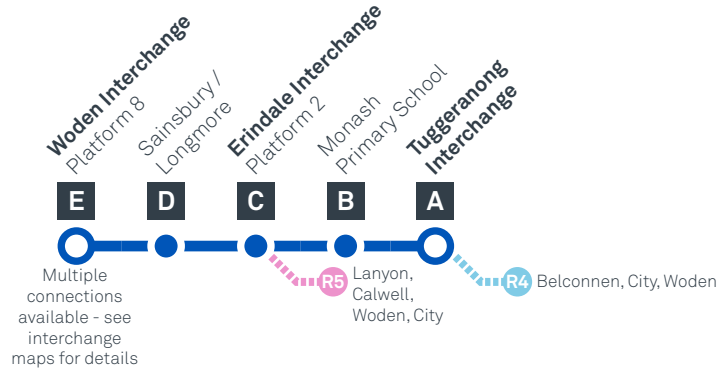

WODEN TO TUGGERANONG via Wanniassa, Erindale and Monash

Effective 10 October 2020

MONDAY TO FRIDAY

AM	73	5:46	5:56	6:06	6:10	6:23
	73	6:20	6:30	6:40	6:44	6:57
	73	6:48	6:58	7:08	7:12	7:25
	73	7:17	7:27	7:37	7:42	7:56
	73	7:49	7:59	8:09	8:14	8:28
	73	8:20	8:30	8:40	8:45	8:59
	73	8:50	9:00	9:10	9:14	9:27
	73	9:17	9:27	9:37	9:41	9:54
	73	9:45	9:55	10:05	10:09	10:22
	73	10:15	10:25	10:35	10:39	10:52
	73	10:45	10:55	11:05	11:09	11:22
	73	11:15	11:25	11:35	11:39	11:52
	73	11:45	11:55	12:05	12:09	12:22
PM	73	12:15	12:25	12:35	12:39	12:52
	73	12:45	12:55	1:05	1:09	1:22
	73	1:15	1:25	1:35	1:39	1:52
	73	1:45	1:55	2:05	2:09	2:22
	73	2:14	2:24	2:34	2:39	2:53
	73	2:42	2:52	3:02	3:07	3:21
	73	3:16	3:26	3:36	3:41	3:55
	73	3:49	3:59	4:09	4:14	4:28
	73	4:19	4:29	4:39	4:44	4:58
	73	4:45	4:55	5:05	5:10	5:24
	73	5:14	5:24	5:34	5:38	5:50
	73	5:45	5:55	6:05	6:09	6:21
	73	6:15	6:25	6:35	6:39	6:51
	73	6:45	6:55	7:05	7:09	7:21
	73	7:15	7:25	7:35	7:39	7:51
	73	7:45	7:55	8:05	8:09	8:21
	73	8:15	8:25	8:35	8:39	8:51
	73	9:15	9:25	9:35	9:39	9:51
	73	10:15	10:25	10:35	10:39	10:51
	73	11:15	11:25	11:35	11:39	11:51

WODEN TO TUGGERANONG

via Wanniassa, Erindale and Monash

Effective 10 October 2020

SATURDAY

AM	73	6:32	6:42	6:52	6:56	7:09
	73	7:32	7:42	7:52	7:56	8:09
	73	8:32	8:42	8:52	8:56	9:10
	73	9:32	9:42	9:52	9:57	10:11
	73	10:32	10:42	10:52	10:57	11:11
	73	11:01	11:11	11:21	11:26	11:40
PM	73	1:01	1:11	1:21	1:26	1:40
	73	3:01	3:11	3:21	3:26	3:40
	73	5:01	5:11	5:21	5:26	5:39
	73	7:01	7:11	7:21	7:26	7:39
	73	9:01	9:11	9:21	9:25	9:37
	73	11:01	11:11	11:21	11:25	11:37

TUGGERANONG TO WODEN via Monash, Erindale and Wanniasa

Effective 18 July 2020

73

ROUTE MAP

- Bus route
- Bus interchange
- Mode interchange
- Educational institution
- Hospital
- Bicycle lockers
- Park and Ride
- R4 RAPID route
- Bus terminus
- 73 Route number
- Shopping centre
- Bicycle rails
- Bicycle cage
- Bus stop / this side only