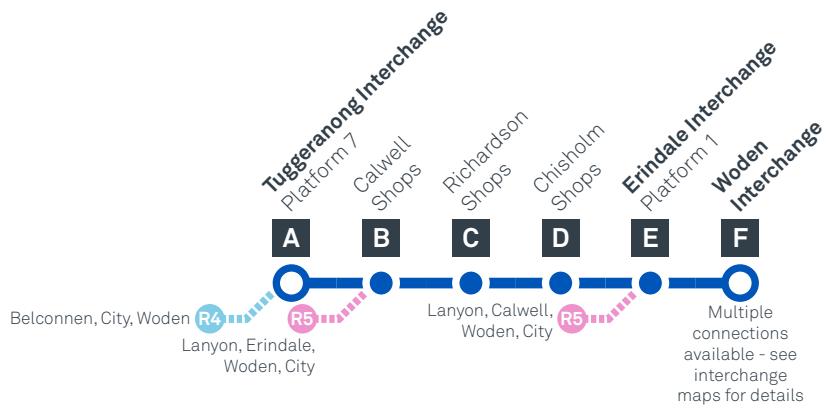

TUGGERANONG TO WODEN

via Calwell, Chisholm and Erindale

Effective 10 October 2020

MONDAY TO FRIDAY

AM	76	5:27	5:38	5:42	5:48	5:58	6:15
	76	6:01	6:12	6:16	6:22	6:32	6:49
	76	6:24	6:35	6:39	6:45	6:55	7:12
	76	6:58	7:09	7:13	7:19	7:29	7:49
	76	7:24	7:36	7:40	7:47	7:58	8:18
	76	7:49	8:02	8:06	8:13	8:24	8:45
	76	8:21	8:35	8:39	8:46	8:57	9:14
	76	8:52	9:06	9:10	9:18	9:28	9:45
	76	9:18	9:31	9:35	9:43	9:53	10:10
	76	9:48	10:01	10:05	10:13	10:23	10:40
	76	10:18	10:31	10:35	10:43	10:53	11:10
	76	10:48	11:01	11:05	11:13	11:23	11:40
	76	11:18	11:31	11:35	11:43	11:53	12:10
	76	11:48	12:01	12:05	12:13	12:23	12:40
PM	76	12:18	12:31	12:35	12:43	12:53	1:10
	76	12:48	1:01	1:05	1:13	1:23	1:40
	76	1:18	1:31	1:35	1:43	1:53	2:10
	76	1:48	2:01	2:05	2:13	2:23	2:42
	76	2:18	2:31	2:35	2:42	2:53	3:13
	76	S2:45	S3:00	S3:04	S3:11	S3:22	S3:42
	76	H2:48	H3:03	H3:07	H3:14	H3:25	H3:45
	76	C2:59	S3:17	S3:21	S3:28	S3:39	S3:59
	76	3:19	3:34	3:38	3:45	3:56	4:16
	76	3:51	4:06	4:10	4:17	4:28	4:48
	76	4:22	4:37	4:41	4:48	4:59	5:19
	76	4:49	5:04	5:08	5:15	5:26	5:46
	76	5:18	5:33	5:37	5:43	5:54	6:14
	76	5:48	6:01	6:05	6:11	6:22	6:42
	76	6:18	6:31	6:35	6:41	6:52	7:10
	76	6:48	7:01	7:05	7:11	7:21	7:38
	76	7:18	7:30	7:34	7:40	7:50	8:07
	76	7:47	7:59	8:03	8:09	8:19	8:36
	76	8:18	8:30	8:34	8:40	8:50	9:07
	76	8:48	9:00	9:04	9:10	9:20	9:37
	76	9:18	9:30	9:34	9:40	9:50	10:07
	76	9:48	10:00	10:04	10:10	10:20	10:37
	76	10:48	11:00	11:04	11:10	11:20	11:37
	76	11:48	12:00	12:04	12:10	12:20	12:37

Explanations

- C Operates School Days Only & diverts via Calwell PS, Calwell HS and St Francis of Assisi PS
- H Operates School Holidays Only
- S Operates School Days Only