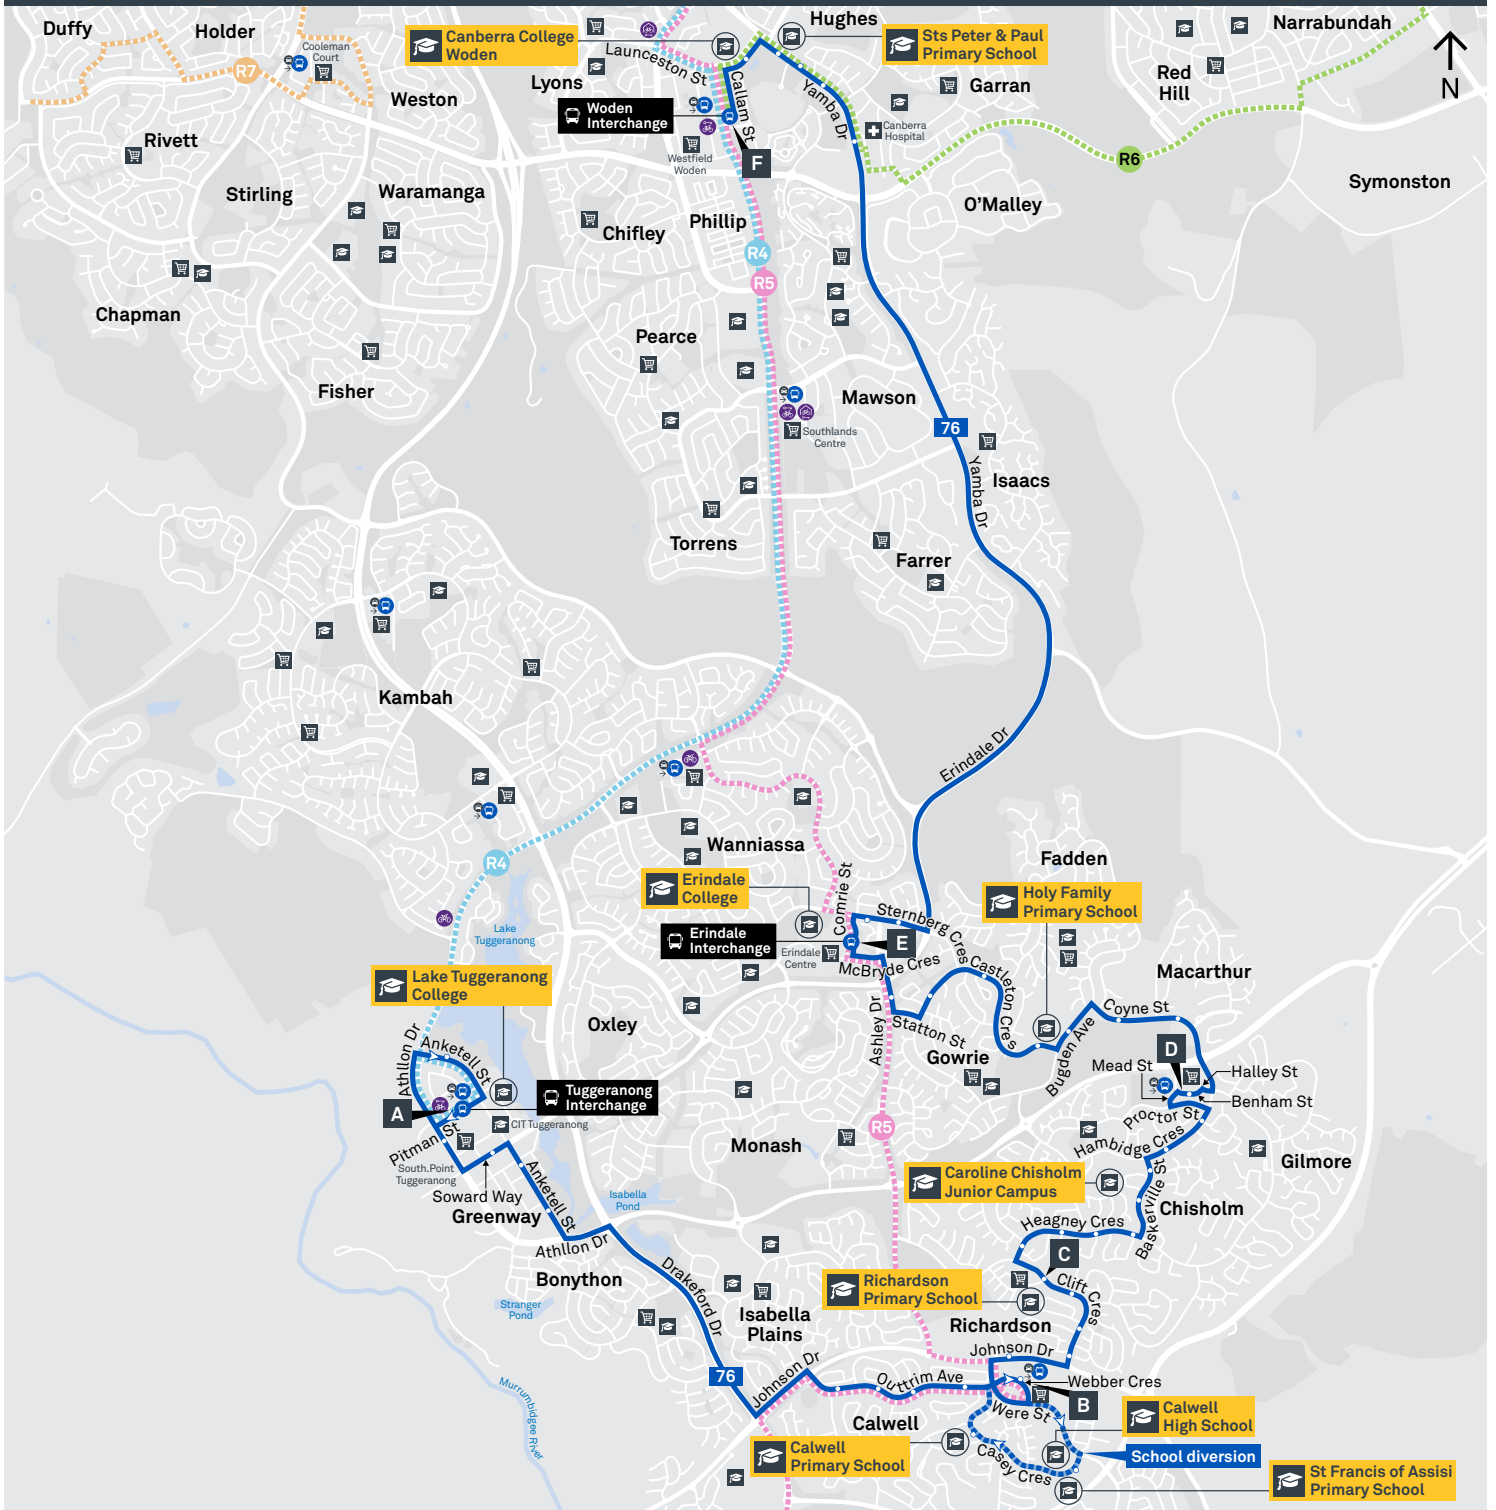

ROUTE MAP

- Bus route
- Bus interchange
- Mode interchange
- Educational institution
- Hospital
- Bicycle lockers
- Park and Ride
- R4 RAPID route
- Bus terminus
- 76 Route number
- Shopping centre
- Bicycle rails
- Bicycle cage
- Bus stop / this side only