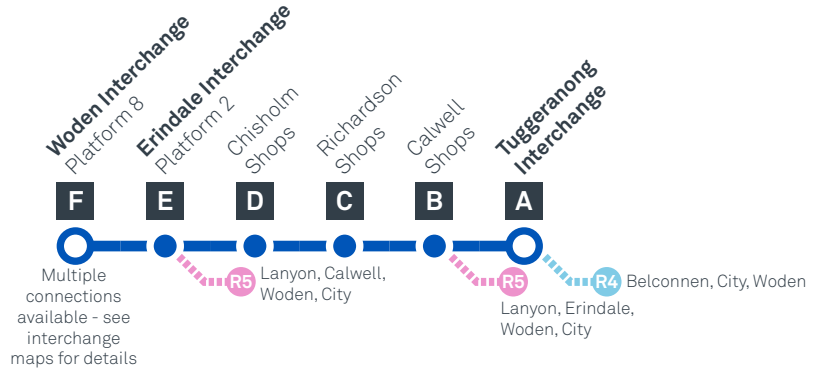

### Explanations

- C** Operates School Days Only & diverts via Calwell PS/HS & St Francis of Assisi PS
- S** Operates School Days Only

# WODEN TO TUGGERANONG via Erindale, Chisholm and Calwell

Effective 10 October 2020