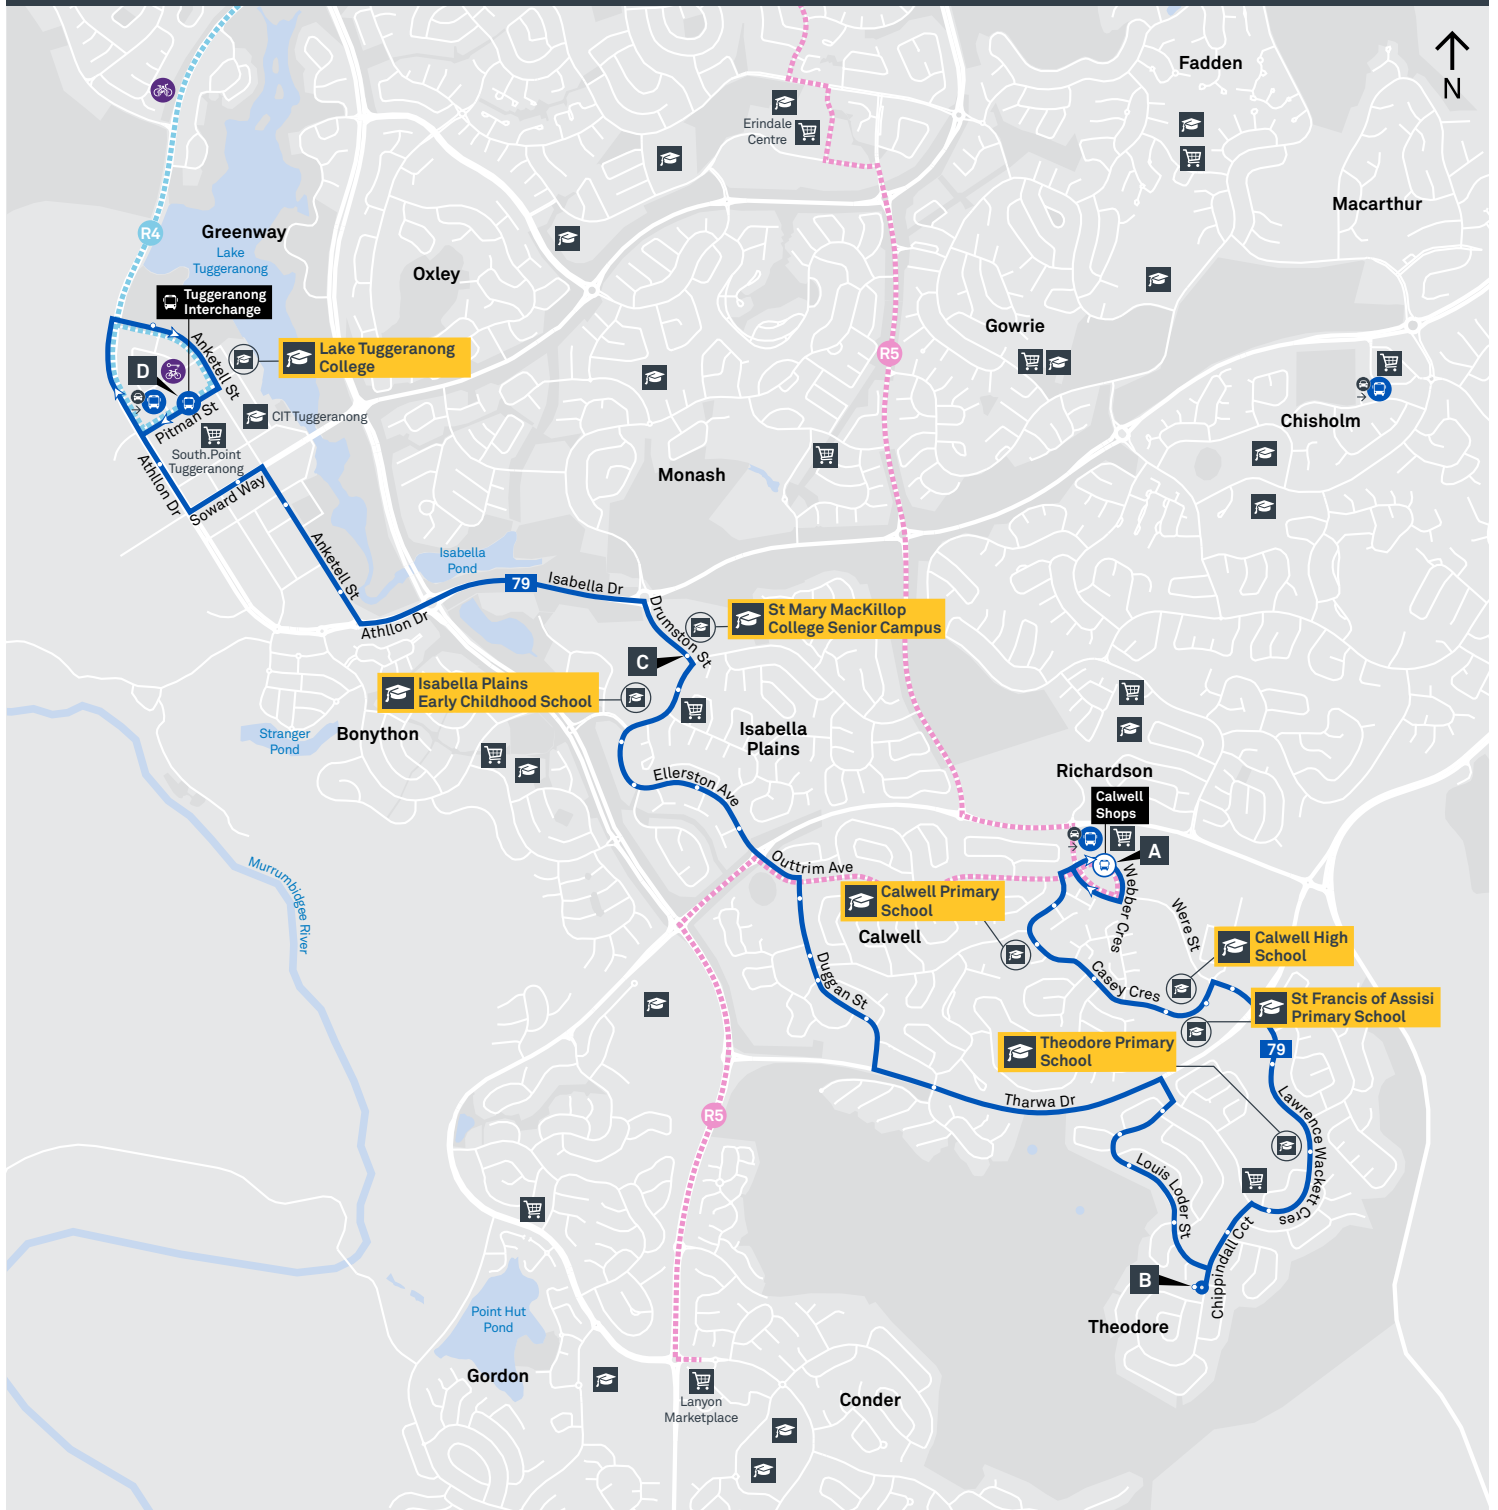

### SUNDAY AND PUBLIC HOLIDAYS

AM	<b>79</b>	7:09	7:16	7:25	7:35
	<b>79</b>	9:09	9:18	9:27	9:37
	<b>79</b>	11:09	11:18	11:27	11:37
PM	<b>79</b>	<b>1:09</b>	<b>1:18</b>	<b>1:27</b>	<b>1:37</b>
	<b>79</b>	<b>3:09</b>	<b>3:18</b>	<b>3:27</b>	<b>3:37</b>
	<b>79</b>	<b>5:09</b>	<b>5:17</b>	<b>5:26</b>	<b>5:36</b>
	<b>79</b>	<b>7:09</b>	<b>7:17</b>	<b>7:26</b>	<b>7:36</b>
	<b>79</b>	<b>9:09</b>	<b>9:16</b>	<b>9:25</b>	<b>9:35</b>

# CALWELL TO TUGGERANONG via Theodore and Isabella Plains

Effective 18 July 2020

## ROUTE MAP

- Bus route
- Bus interchange
- Mode interchange
- Educational institution
- Hospital
- Bicycle lockers
- Park and Ride
- RAPID route
- Bus terminus
- 79 Route number
- Shopping centre
- Bicycle rails
- Bicycle cage
- Bus stop / this side only