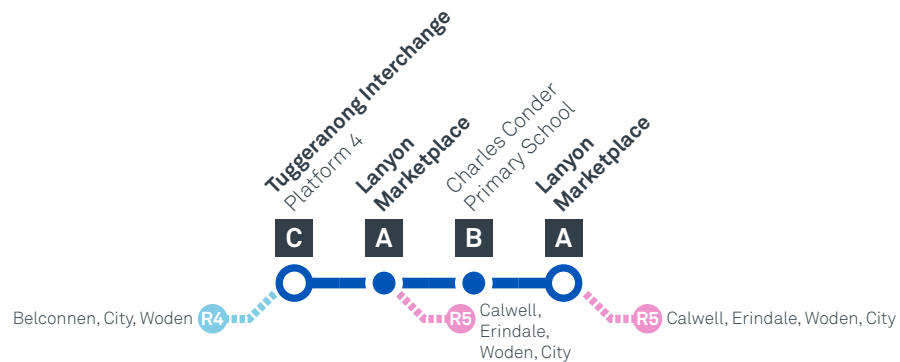

Explanations

- C** Operates School Days Only & Diverts via Covenant College
- H** Operates School Holidays Only
- S** Operates School Days Only

TUGGERANONG TO LANYON

via Conder and Banks

Effective 10 October 2020

SATURDAY

AM	80	6:26	6:36	6:47	6:52
	80	7:26	7:36	7:47	7:52
	80	8:26	8:36	8:47	8:52
	80	9:26	9:38	9:49	9:54
	80	10:26	10:38	10:49	10:54
	80	11:26	11:38	11:49	11:54
	80	11:56	12:08	12:19	12:24
PM	80	1:56	2:08	2:19	2:24
	80	3:56	4:08	4:19	4:24
	80	5:56	6:07	6:18	6:23
	80	7:56	8:06	8:16	8:21
	80	9:56	10:06	10:16	10:21
	80	11:56	12:06	12:16	12:21

LANYON TO TUGGERANONG

via Banks and Conder

Effective 18 July 2020

ROUTE MAP

- Bus route
- Bus interchange
- Mode interchange
- Educational institution
- Hospital
- Bicycle lockers
- Park and Ride
- RAPID route
- Bus terminus
- 80 Route number
- Shopping centre
- Bicycle rails
- Bicycle cage
- Bus stop / this side only