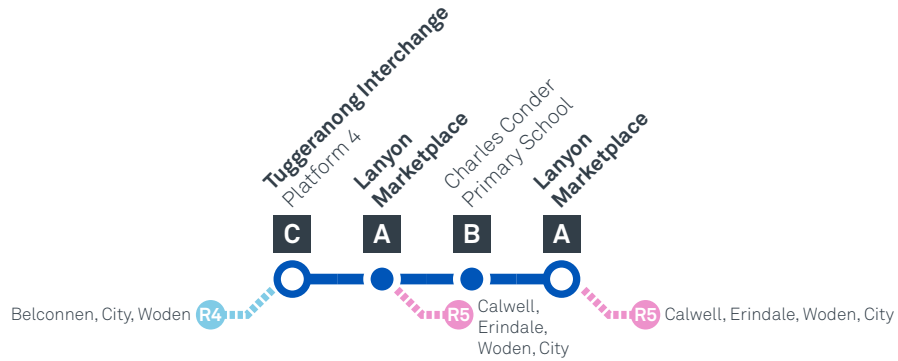

SUNDAY AND PUBLIC HOLIDAYS

AM	80	7:34	7:36	7:47	8:02
	80	9:34	9:37	9:48	10:04
	80	11:34	11:37	11:48	12:04
PM	80	1:34	1:37	1:48	2:04
	80	3:34	3:37	3:48	4:04
	80	5:34	5:36	5:47	6:03
	80	7:34	7:36	7:47	8:03
	80	9:34	9:36	9:46	10:01

TUGGERANONG TO LANYON

via Conder and Banks

Effective 10 October 2020

MONDAY TO FRIDAY

AM	80	5:45	5:55	6:07	6:10
	80	6:02	6:12	6:24	6:27
	80	6:24	6:34	6:46	6:49
	80	6:55	7:05	7:17	7:20
	80	7:12	7:22	7:34	7:38
	80	7:38	7:50	8:02	8:06
	80	8:00	8:12	8:24	8:28
	80	S 8:16	S 8:28	S 8:40	S 8:44
	80	H 8:26	H 8:38	H 8:50	H 8:54
	80	C 8:29	S 8:45	S 8:57	S 9:00
	80	8:56	9:09	9:21	9:25
	80	9:24	9:38	9:50	9:54
	80	9:52	10:06	10:18	10:22
	80	10:22	10:36	10:48	10:52
	80	10:52	11:06	11:18	11:22
	80	11:22	11:36	11:48	11:52
	80	11:52	12:06	12:18	12:22
PM	80	12:22	12:36	12:48	12:52
	80	12:52	1:06	1:18	1:22
	80	1:22	1:36	1:48	1:52
	80	1:52	2:06	2:18	2:22
	80	2:22	2:36	2:48	2:52
	80	S 2:41	S 2:55	S 3:08	S 3:13
	80	H 2:52	H 3:06	H 3:19	H 3:24
	80	S 3:01	S 3:15	S 3:28	S 3:33
	80	H 3:22	H 3:36	H 3:49	H 3:54
	80	C 3:23	S 3:38	S 3:51	S 3:56
	80	3:43	3:57	4:10	4:15
	80	4:03	4:17	4:30	4:35
	80	4:23	4:37	4:50	4:55
	80	4:38	4:52	5:05	5:10
	80	4:57	5:11	5:24	5:29
	80	5:18	5:32	5:44	5:48
	80	5:40	5:54	6:06	6:10
	80	5:58	6:12	6:24	6:28
	80	6:20	6:34	6:46	6:50
	80	6:47	7:01	7:12	7:15
	80	7:15	7:26	7:37	7:40
	80	7:44	7:55	8:06	8:09
	80	8:15	8:26	8:37	8:40
	80	8:45	8:56	9:07	9:10
	80	9:45	9:56	10:07	10:10
	80	10:45	10:56	11:07	11:10

Explanations

- C** Operates School Days Only & Diverts via Covenant College
- H** Operates School Holidays Only
- S** Operates School Days Only

TUGGERANONG TO LANYON

via Conder and Banks

Effective 10 October 2020

LANYON TO TUGGERANONG

via Banks and Conder

Effective 18 July 2020

ROUTE MAP

- Bus route
- Bus interchange
- Mode interchange
- Educational institution
- Hospital
- Bicycle lockers
- Park and Ride
- RAPID route
- Bus terminus
- 80 Route number
- Shopping centre
- Bicycle rails
- Bicycle cage
- Bus stop / this side only