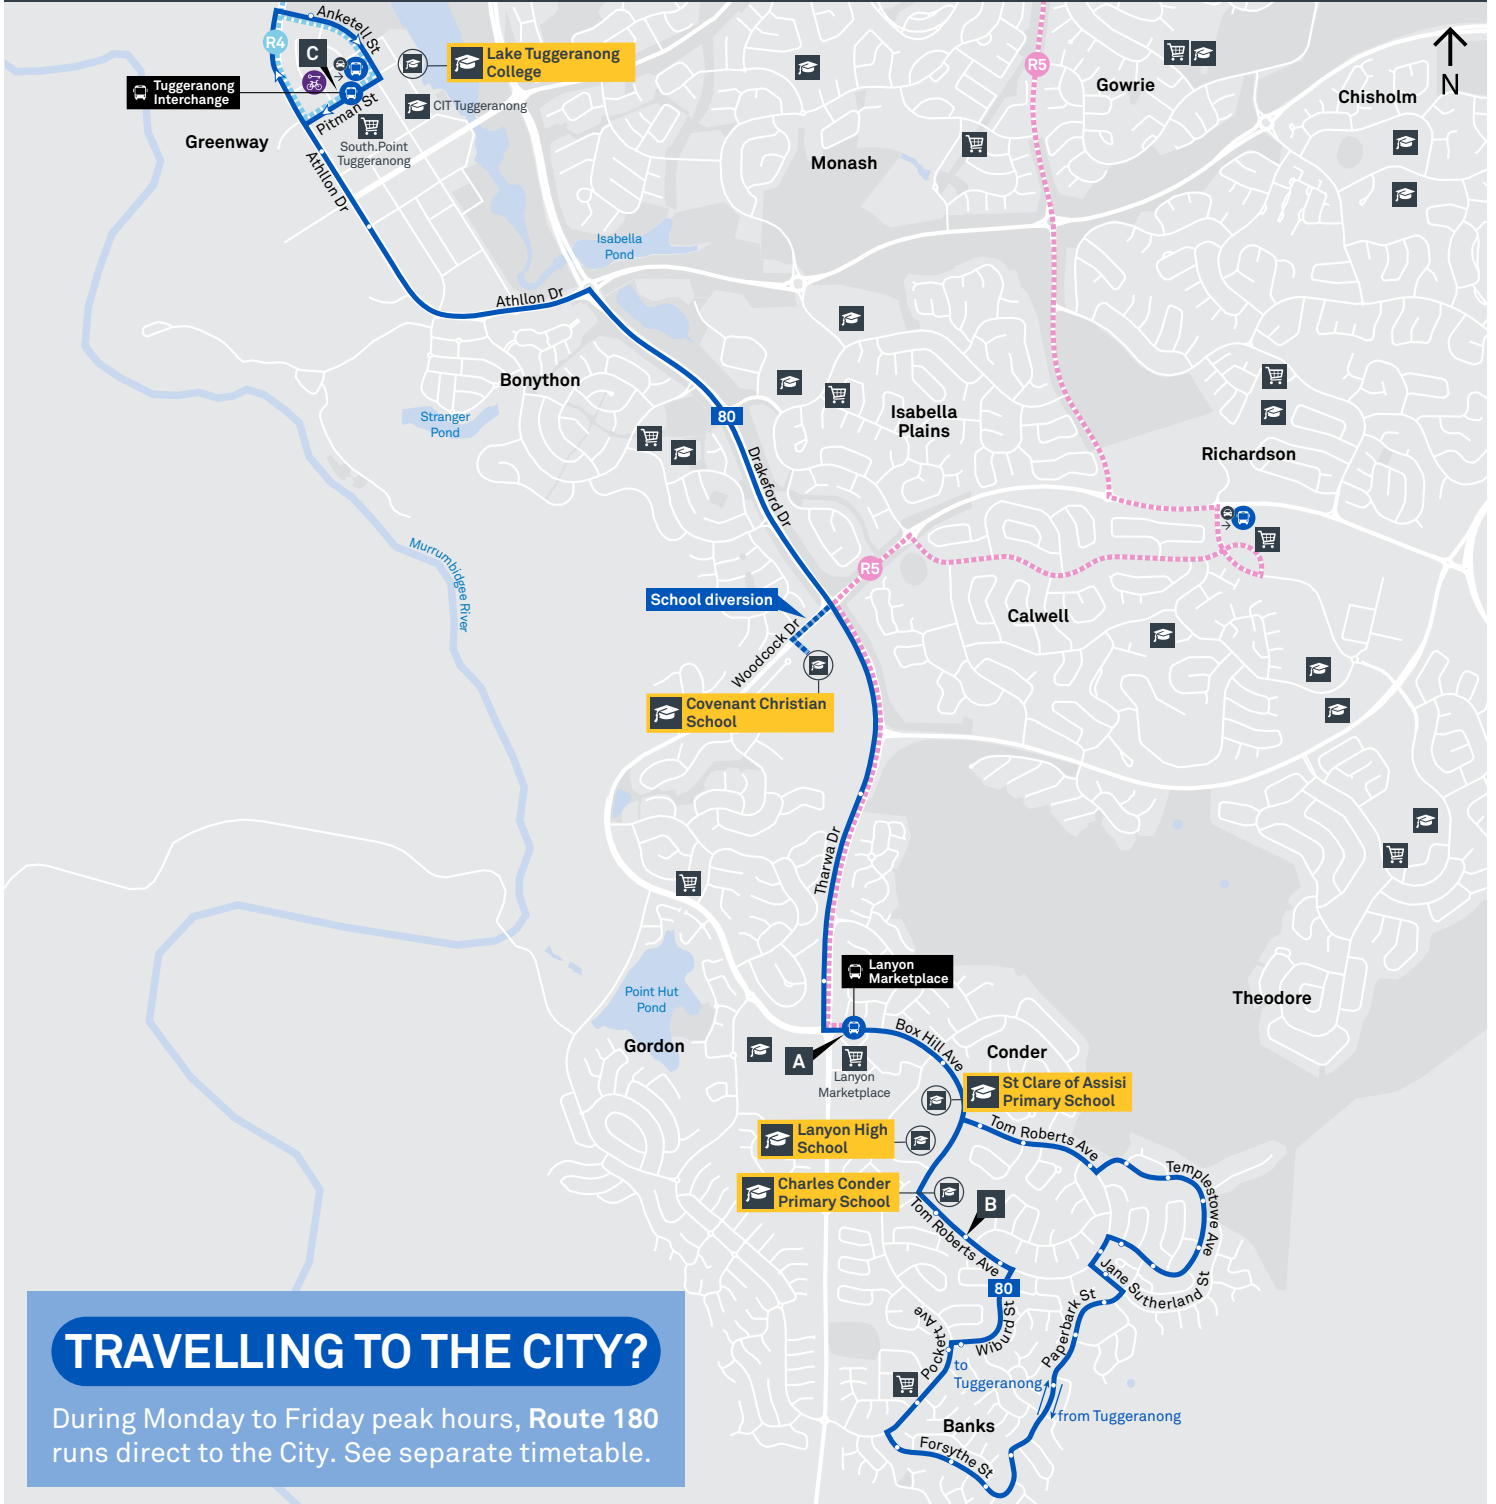

Explanations

- C** Operates School Days Only & Diverts via Covenant College
- H** Operates School Holidays Only
- S** Operates School Days Only

LANYON TO TUGGERANONG

via Banks and Conder

Effective 10 October 2020

Explanations

- C** Operates School Days Only & Diverts via Covenant College
- H** Operates School Holidays Only
- S** Operates School Days Only

TUGGERANONG TO LANYON

via Conder and Banks

Effective 10 October 2020

SUNDAY AND PUBLIC HOLIDAYS

AM	80	7:24	7:34	7:45	7:50
	80	9:24	9:36	9:47	9:52
	80	11:24	11:36	11:47	11:52
PM	80	1:24	1:36	1:47	1:52
	80	3:24	3:36	3:47	3:52
	80	5:24	5:35	5:46	5:51
	80	7:24	7:35	7:46	7:51
	80	9:24	9:34	9:44	9:49

LANYON TO TUGGERANONG

via Banks and Conder

Effective 18 July 2020

ROUTE MAP

- Bus route
- Bus interchange
- Mode interchange
- Educational institution
- Hospital
- Bicycle lockers
- Park and Ride
- RAPID route
- Bus terminus
- 80 Route number
- Shopping centre
- Bicycle rails
- Bicycle cage
- Bus stop / this side only