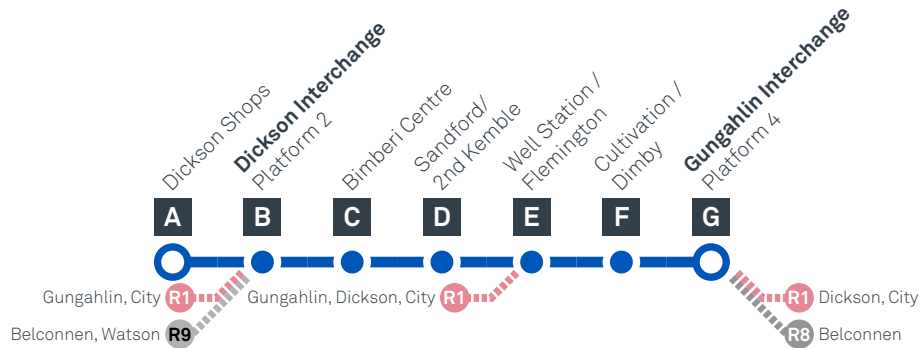

DICKSON TO GUNG AHLIN via Mitchell, Harrison and Franklin

Effective 10 October 2020

SATURDAY

AM	18	6:31	6:35	.....	6:44	6:49	6:53	7:08
	18	7:31	7:35	.....	7:44	7:49	7:53	8:08
	18	8:31	8:35	8:47	8:51	8:56	9:00	9:15
	18	9:31	9:35	9:49	9:53	9:58	10:03	10:18
	18	10:31	10:35	10:49	10:53	10:58	11:03	11:18
	18	11:46	11:50	12:04	12:08	12:13	12:18	12:33
PM	18	1:46	1:50	2:04	2:08	2:13	2:18	2:33
	18	3:46	3:50	4:04	4:08	4:13	4:18	4:33
	18	5:46	5:50	.....	5:59	6:04	6:08	6:23
	18	7:46	7:50	.....	7:59	8:04	8:08	8:22
	18	9:46	9:49	.....	9:57	10:02	10:06	10:20
	18	11:46	11:49	.....	11:57	12:02	12:06	12:20

SUNDAY AND PUBLIC HOLIDAYS

AM	18	8:08	8:12	8:24	8:28	8:33	8:37	8:52
	18	10:08	10:12	10:26	10:30	10:35	10:40	10:55
PM	18	12:08	12:12	.....	12:22	12:27	12:32	12:47
	18	2:08	2:12	2:26	2:30	2:35	2:40	2:55
	18	4:08	4:12	4:26	4:30	4:35	4:40	4:55
	18	6:08	6:12	.....	6:21	6:26	6:30	6:45
	18	8:08	8:11	.....	8:19	8:24	8:28	8:42