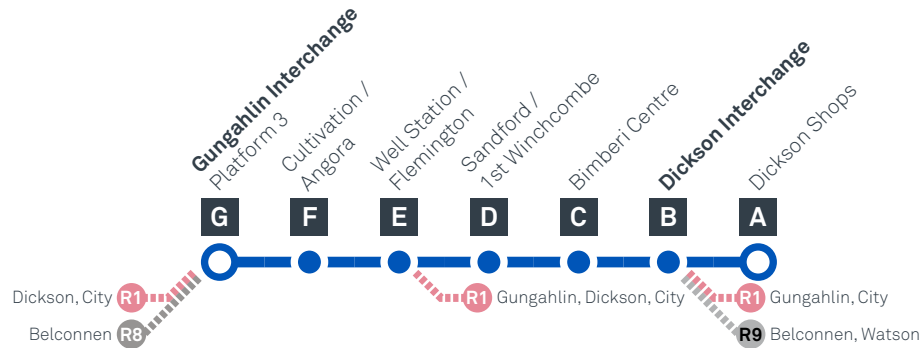

GUNGAHLIN TO DICKSON

via Franklin, Harrison and Mitchell

Effective 10 October 2020

MONDAY TO FRIDAY

AM	18	5:38	5:48	5:54	5:59	6:09	6:14
	18	6:05	6:15	6:21	6:26	6:36	6:41
	18	6:34	6:44	6:50	6:55	7:05	7:10
	18	7:04	7:14	7:20	7:25	7:37	7:42
	18	7:32	7:42	7:49	7:54	8:08	8:13
	18	8:05	8:15	8:22	8:27	8:41	8:46
	18	8:33	8:43	8:50	8:55	9:06	9:11
	18	9:05	9:15	9:21	9:26	9:36	9:41
	18	9:35	9:45	9:51	9:56	10:06	10:11
	18	10:05	10:15	10:21	10:26	10:36	10:41
	18	10:35	10:45	10:51	10:56	11:06	11:11
	18	11:05	11:15	11:21	11:26	11:36	11:41
	18	11:35	11:45	11:51	11:56	12:06	12:11
PM	18	12:05	12:15	12:21	12:26	12:36	12:41
	18	12:35	12:45	12:51	12:56	1:06	1:11
	18	1:05	1:15	1:21	1:26	1:36	1:41
	18	1:35	1:45	1:51	1:56	2:06	2:11
	18	2:05	2:15	2:21	2:26	2:36	2:41
	18	2:35	2:45	2:52	2:57	3:09	3:14
	18	3:04	3:13	3:18	3:23	3:26	3:40	3:42
	18	3:37	3:47	3:54	3:59	4:11	4:16
	18	4:06	4:15	4:20	4:25	4:28	4:42	4:44
	18	4:35	4:44	4:49	4:54	4:57	5:11	5:13
	18	5:05	5:15	5:22	5:27	5:38	5:43
	18	5:33	5:43	5:49	5:54	6:05	6:10
	18	6:05	6:14	6:18	6:23	6:26	6:38	6:40
	18	6:35	6:45	6:51	6:56	7:06	7:11
	18	7:05	7:15	7:21	7:25	7:35	7:40
	18	7:35	7:45	7:51	7:55	8:05	8:10
	18	8:05	8:15	8:21	8:25	8:35	8:40
	18	8:35	8:45	8:51	8:55	9:05	9:10
	18	9:05	9:15	9:21	9:25	9:35	9:40
	18	9:35	9:45	9:51	9:55	10:05	10:10
	18	10:05	10:15	10:21	10:25	10:35	10:40

DICKSON TO GUNGAHLIN

via Mitchell, Harrison and Franklin

Effective 18 July 2020

18

ROUTE MAP

- Bus route
- Bus interchange
- Mode interchange
- Educational institution
- Hospital
- Bicycle lockers
- Park and Ride
- R1 **RAPID** route
- Bus terminus
- 18 Route number
- Shopping centre
- Bicycle rails
- Bicycle cage
- Bus stop / this side only