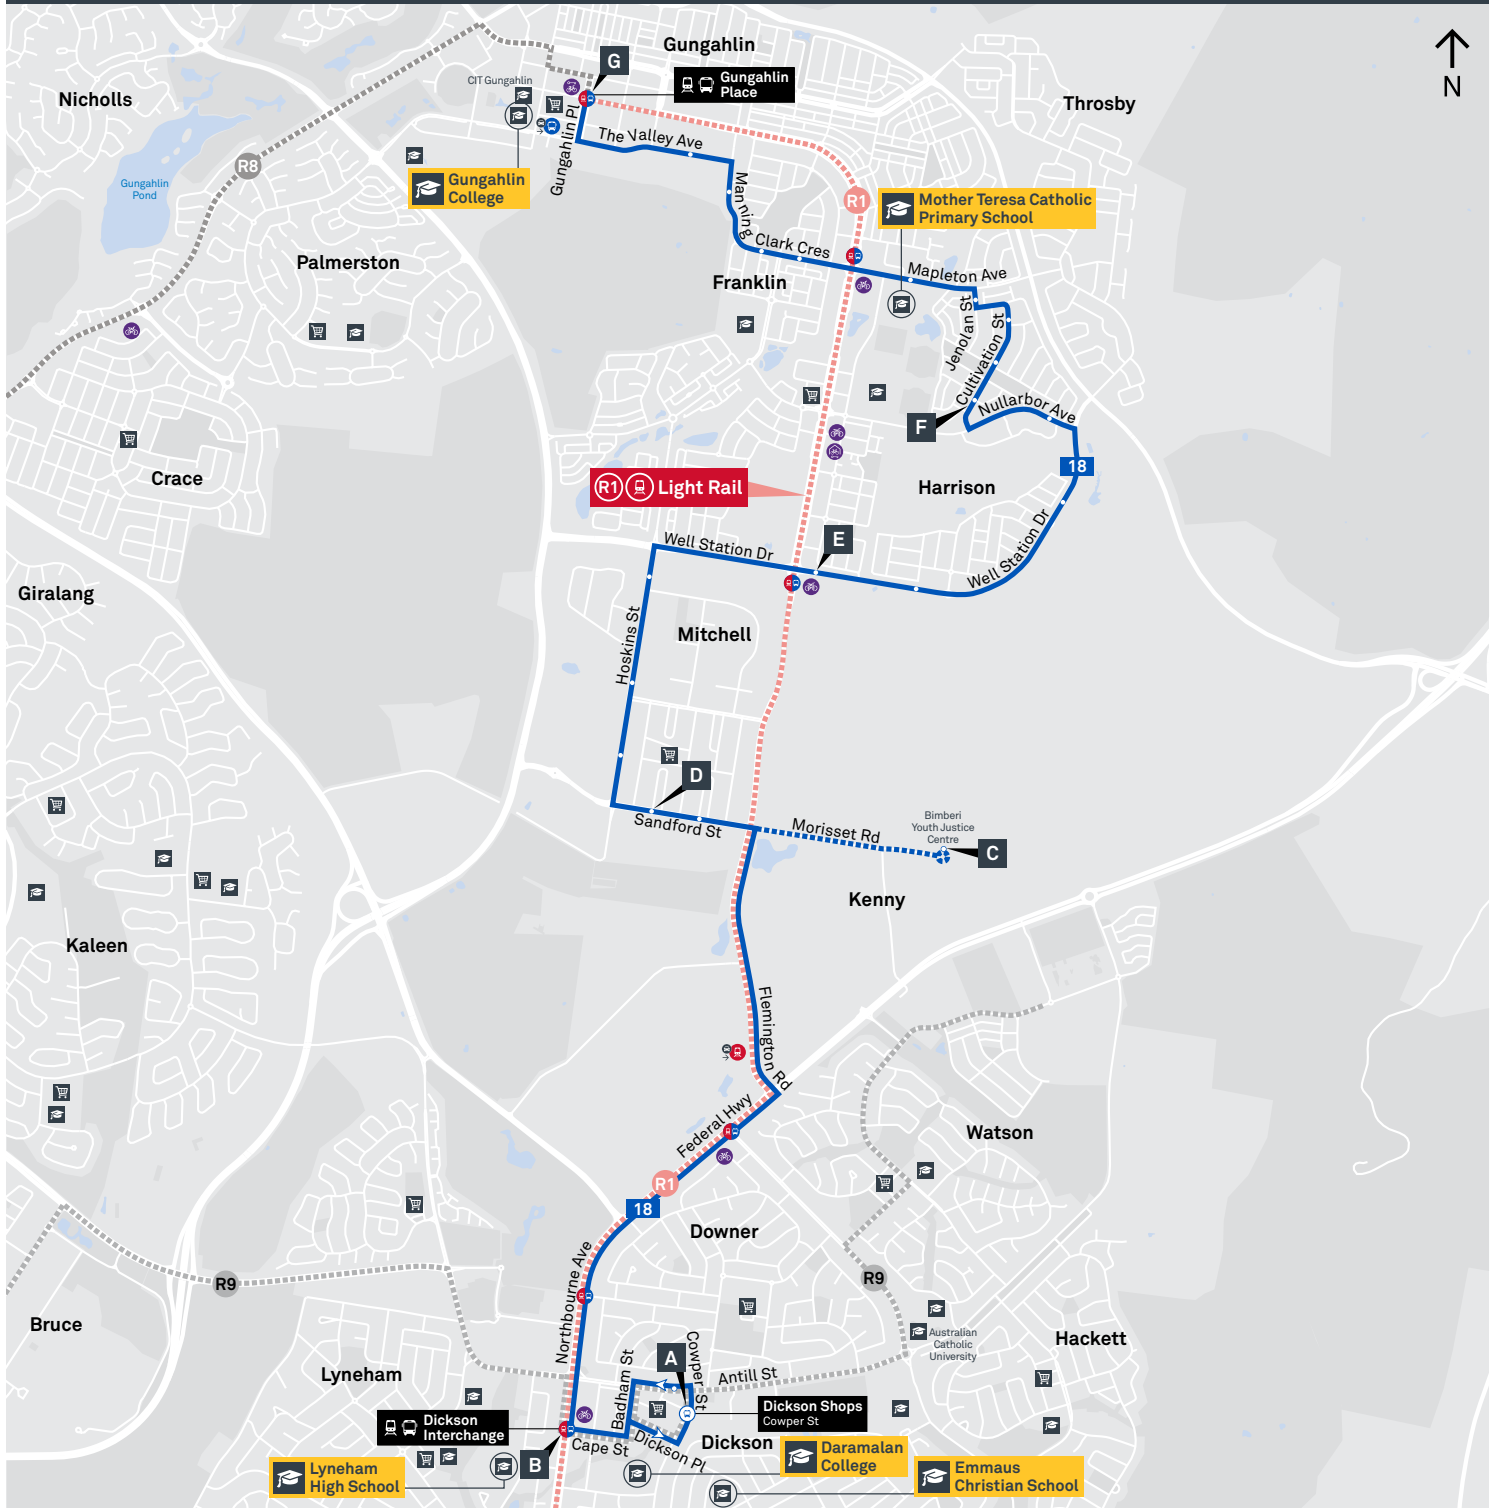

GUNG AHLIN TO DICKSON

via Franklin, Harrison and Mitchell

Effective 10 October 2020

SATURDAY

AM	18	6:21	6:31	6:37	6:42	6:53	6:58
	18	7:21	7:31	7:37	7:42	7:53	7:58
	18	8:21	8:31	8:37	8:42	8:45	8:55	9:00
	18	9:21	9:31	9:38	9:43	9:47	9:59	10:04
	18	10:21	10:31	10:38	10:43	10:47	10:59	11:04
	18	11:35	11:45	11:52	11:57	12:01	12:13	12:18
PM	18	1:35	1:45	1:52	1:57	2:01	2:13	2:18
	18	3:35	3:45	3:52	3:57	4:01	4:13	4:18
	18	5:35	5:45	5:51	5:56	6:07	6:12
	18	7:35	7:45	7:51	7:56	8:06	8:11
	18	9:35	9:45	9:51	9:55	10:05	10:10
	18	11:35	11:45	11:51	11:55	12:05	12:10

DICKSON TO GUNGAHLIN

via Mitchell, Harrison and Franklin

Effective 18 July 2020

18

ROUTE MAP

- Bus route
- Bus interchange
- Mode interchange
- Educational institution
- Hospital
- Bicycle lockers
- Park and Ride
- R1 **RAPID** route
- Bus terminus
- 18 Route number
- Shopping centre
- Bicycle rails
- Bicycle cage
- Bus stop / this side only