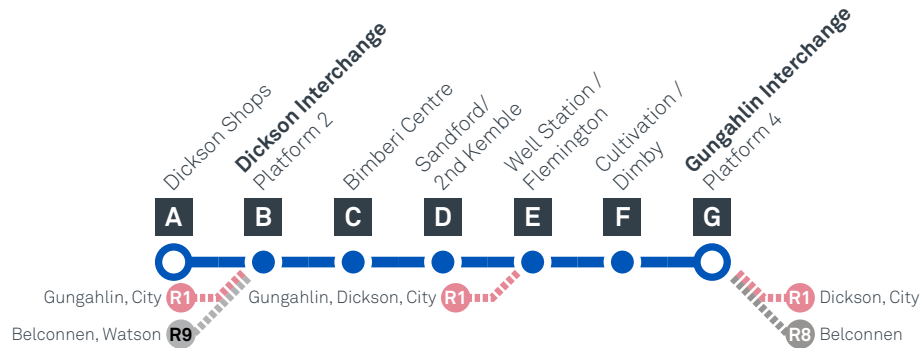

DICKSON TO GUNGAHLIN

via Mitchell, Harrison and Franklin

Effective 10 October 2020

MONDAY TO FRIDAY

AM	18	5:47	5:50	5:58	6:03	6:07	6:22
	18	6:16	6:19	6:27	6:32	6:36	6:51
	18	6:47	6:50	6:58	7:03	7:07	7:22
	18	7:15	7:18	7:26	7:31	7:36	7:51
	18	7:47	7:50	7:59	8:04	8:09	8:24
	18	8:17	8:20	8:29	8:34	8:39	8:54
	18	8:46	8:49	8:58	9:03	9:07	9:22
	18	9:14	9:17	9:26	9:31	9:35	9:50
	18	9:44	9:47	9:56	10:01	10:05	10:20
	18	10:14	10:17	10:26	10:31	10:35	10:50
	18	10:44	10:47	10:56	11:01	11:05	11:20
	18	11:14	11:17	11:26	11:31	11:35	11:50
	18	11:44	11:47	11:56	12:01	12:05	12:20
PM	18	12:14	12:17	12:26	12:31	12:35	12:50
	18	12:44	12:47	12:56	1:01	1:05	1:20
	18	1:14	1:17	1:26	1:31	1:35	1:50
	18	1:44	1:47	1:56	2:01	2:05	2:20
	18	2:12	2:15	2:24	2:29	2:34	2:49
	18	2:41	2:45	2:55	3:00	3:05	3:20
	18	3:13	3:17	3:28	3:33	3:38	3:43	3:54
	18	3:47	3:51	4:01	4:06	4:11	4:26
	18	4:16	4:20	4:31	4:36	4:41	4:46	4:57
	18	4:45	4:49	5:00	5:05	5:10	5:15	5:26
	18	5:14	5:18	5:28	5:33	5:37	5:52
	18	5:34	5:38	5:47	5:52	5:56	6:11
	18	5:54	5:58	6:07	6:12	6:16	6:31
	18	6:14	6:18	6:29	6:34	6:39	6:43	6:53
	18	6:34	6:38	6:47	6:52	6:56	7:10
	18	7:04	7:07	7:15	7:20	7:24	7:38
	18	7:34	7:37	7:45	7:50	7:54	8:08
	18	8:04	8:07	8:15	8:20	8:24	8:38
	18	8:34	8:37	8:45	8:50	8:54	9:08
	18	9:04	9:07	9:15	9:20	9:24	9:38
	18	9:34	9:37	9:45	9:50	9:54	10:08
	18	10:34	10:37	10:45	10:50	10:54	11:08

DICKSON TO GUNGAHLIN

via Mitchell, Harrison and Franklin

Effective 18 July 2020

18

ROUTE MAP

- Bus route
- Bus interchange
- Mode interchange
- Educational institution
- Hospital
- Bicycle lockers
- Park and Ride
- R1 **RAPID** route
- Bus terminus
- 18 Route number
- Shopping centre
- Bicycle rails
- Bicycle cage
- Bus stop / this side only